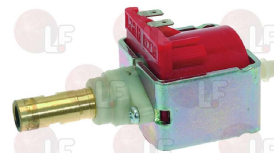

BRASILIA 07548.2.00.08