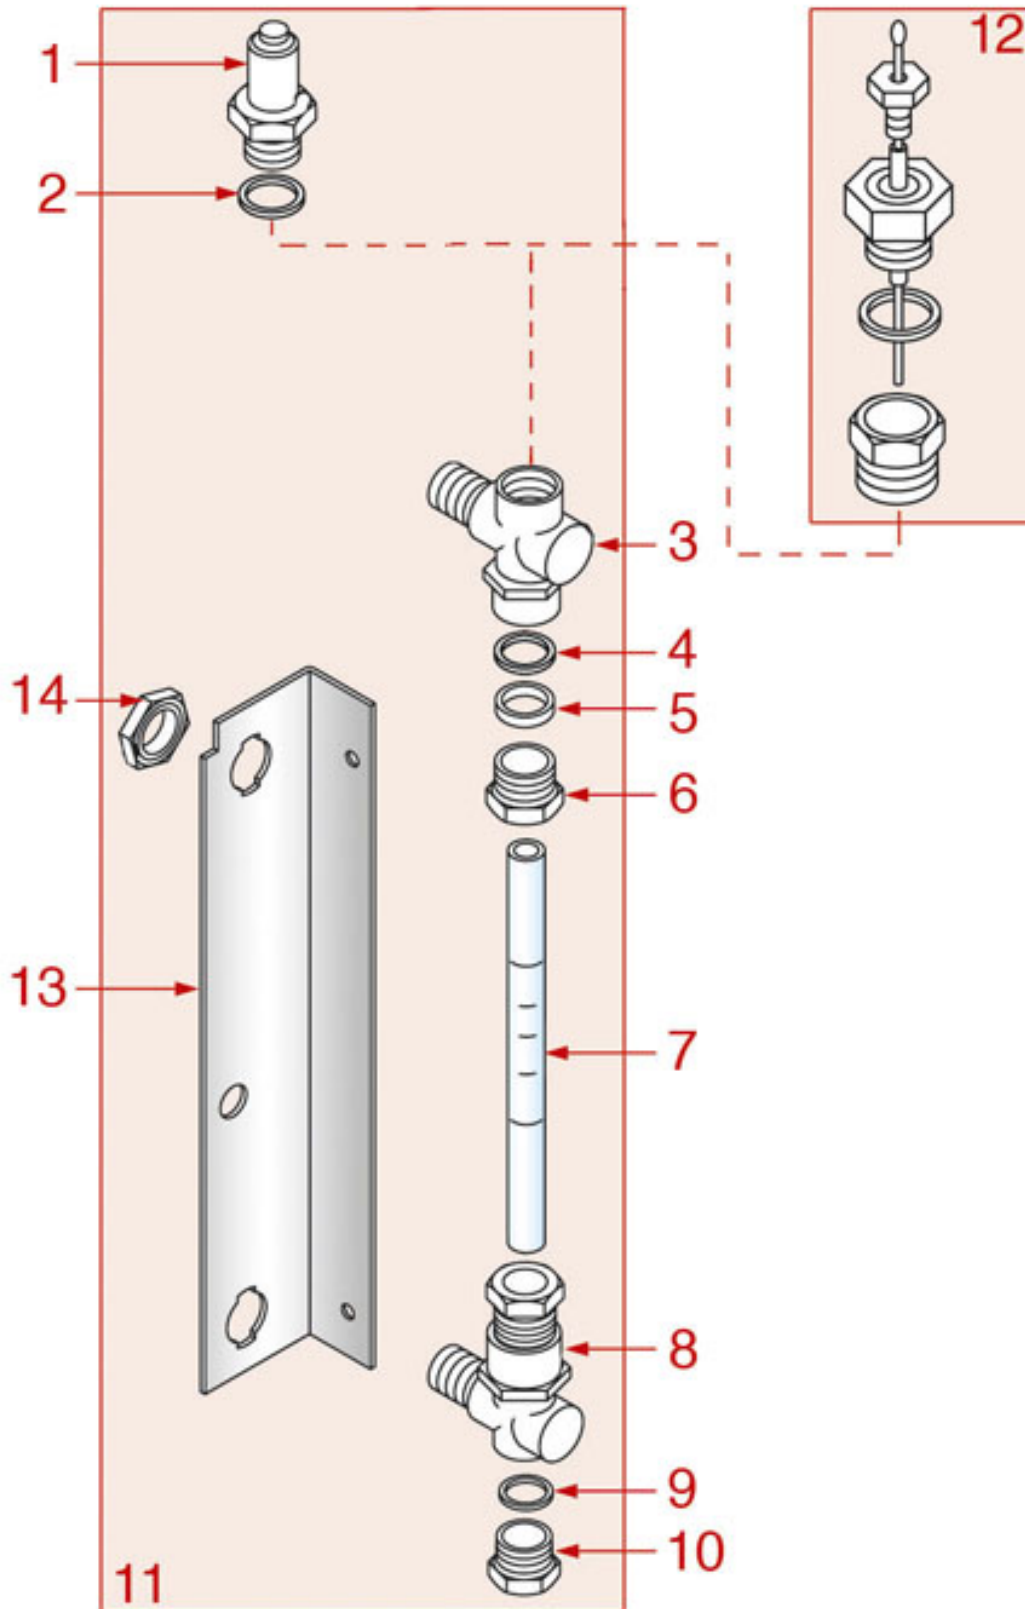

LEVEL GROUP

BF0801

BRASILIA

Position	LF code no.	Description
1	1523004	BOILER VALVE $\varnothing$ 1/4"M
2	1186039	ASBESTOS FREE FLAT GASKET $\varnothing$ 17x13x2 mm
3	1349008	LEVEL BODY
4	1186318	O-RING 03043 EPDM
6	1349070	FITTING $\varnothing$ 3/8"M HOLE $\varnothing$ 12 mm
7	1520522	LEVEL GLASS $\varnothing$ 11x135 mm SILK-SCREEN PRIN
8	1349008	LEVEL BODY
9	1186619	COPPER FLAT GASKET $\varnothing$ 18x14x1.5 mm
10	1439049	LEVEL CAP $\varnothing$ 1/4"M
12	1341001	LEVEL PROBE $\varnothing$ 1/4"M-125 mm