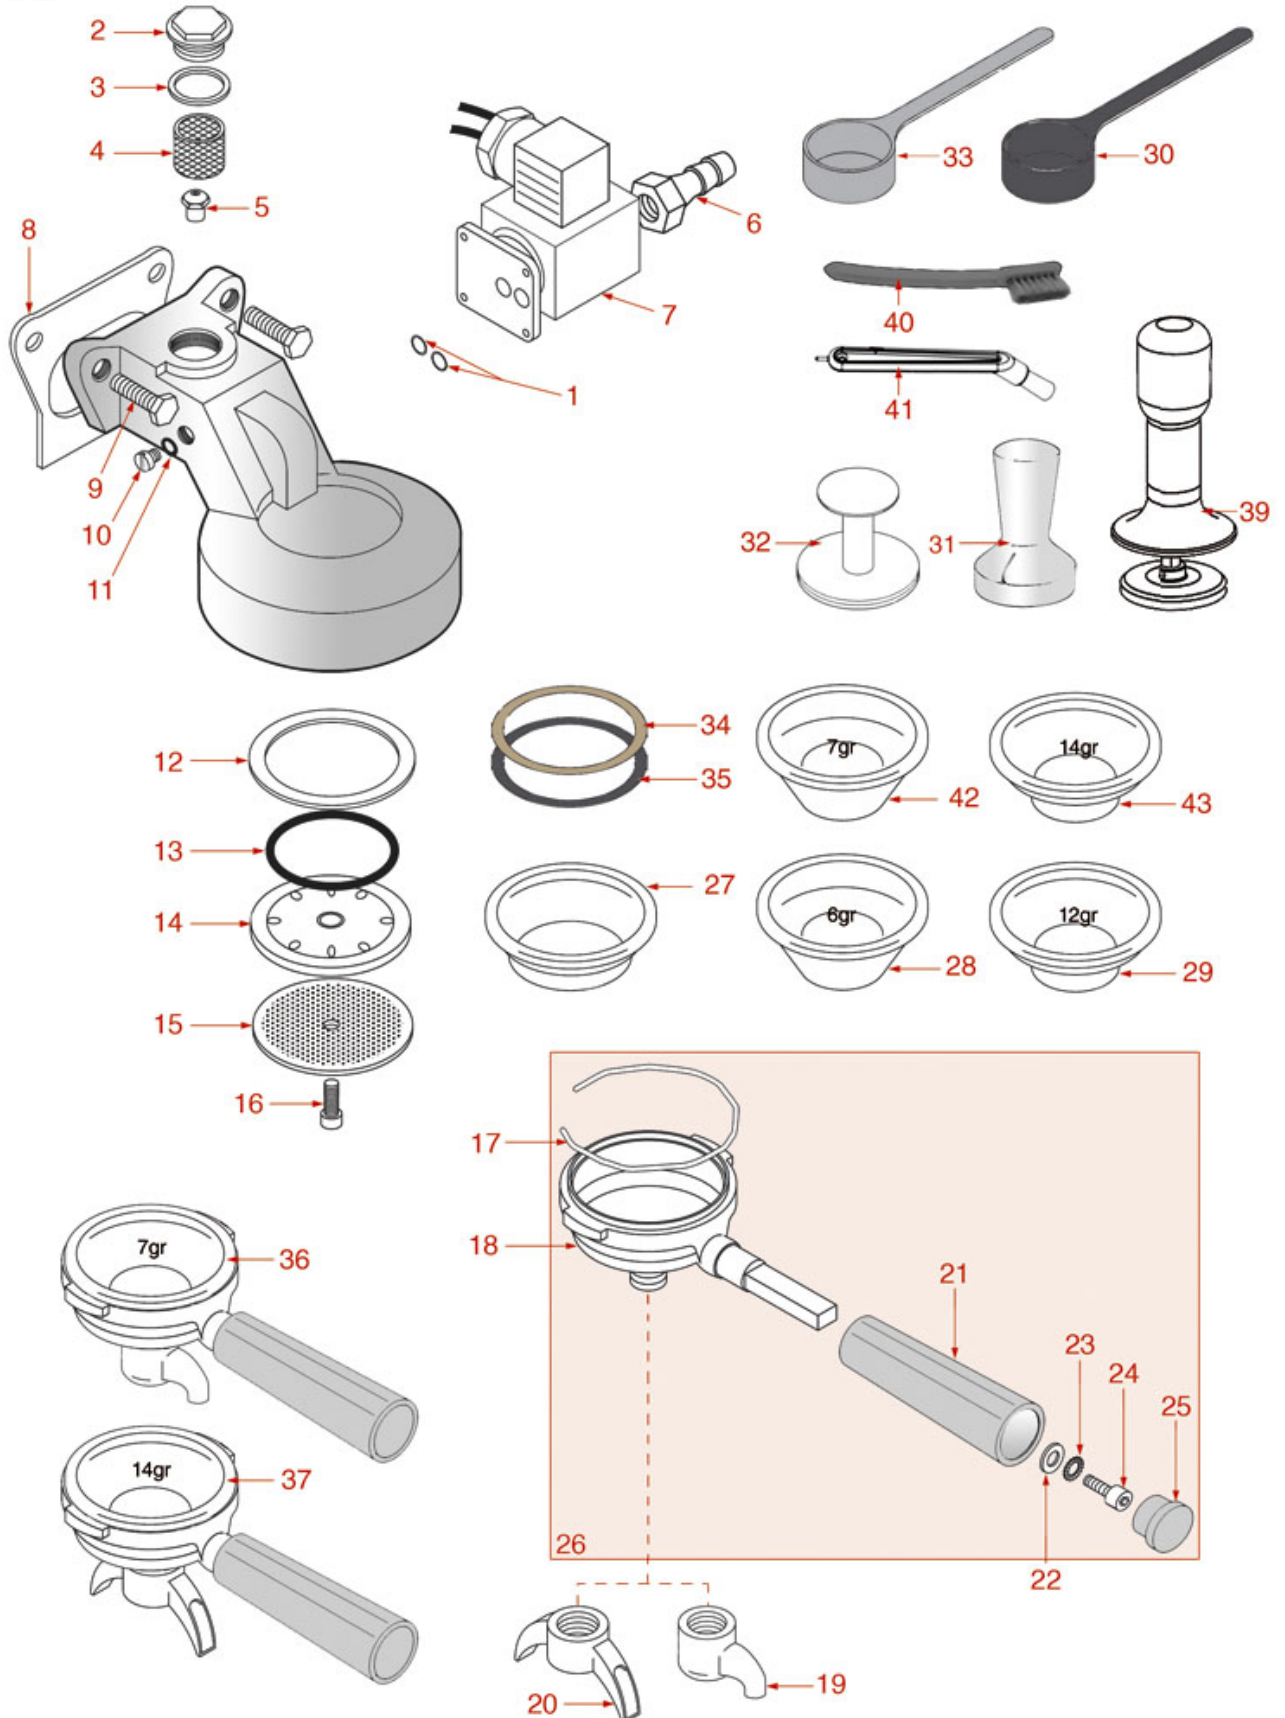

BREW GROUP ROMA

ROMA

BRASILIA

Position	LF code no.	Description
1	1186611	O-RING 02025 RED SILICONE
1	1186612	O-RING 02025 VITON
2	1439003	CAP ø 18 mm FOR BREW GROUP
3	1186414	O-RING 0119 EPDM
4	1160501	WATER FILTER ø 14x10x12 mm
5	1500530	NOZZLE M5x1 HOLE ø 0.75 mm
6	1449349	DRAIN FITTING ø 1/8"Fx6 mm
7	1120101	3-WAY SOLENOID VALVE PARKER 115V 50/60Hz
7	1120330	3-WAY SOLENOID VALVE LUCIFER 240V 50Hz
7	1120332	COIL LUCIFER/PARKER 220/240V 9W 50Hz
7	1120334	3-WAY MECHANICAL COMPONENT LUCIFER
7	1120335	3-WAY SOLENOID VALVE PARKER 230V 50/60Hz
7	1120339	3-WAY MECHANICAL COMPONENT PARKER
7	3120032	COIL PARKER ZB09 9W 220/240V 50/60Hz
8	1186652	COFFEE GROUP GASKET 77x51x3 mm
9	1184008	S/S SCREW M8x25 T.E.M8x25UNI5739DIN24017
11	1186803	O-RING 02037 EPDM
12	1186654	FILTER HOLDER GASKET ø 70x57x8 mm
13	3160044	O-RING 03187 EPDM
15	1081002	SHOWER ø 51 mm
16	1528501	S/STEEL CROSS SCREW M5x12 mm UNI 7689
17	1250101	FILTER BLOCKING SPRING ø 1,00 mm INOX
19	1022550	SINGLE SPOUT ø 3/8"
20	1022524	DOUBLE SPOUT ø 3/8"
22	1186043	ZINC-PLATED FLAT WASHER 16x8,5x1,6
23	1186058	S/STEEL COGGED WASHER M8 UNI 8842
24	1184003	S/S SCREW T.C.C.E.I. M8x45 UNI 5931
25	1241006	FILTER HOLDER KNOB CAP
27	1160339	BLIND FILTER
28	1160251	1 CUP FILTER 6 g
29	1160252	2-CUP FILTER 12 GRAMS
30	1069001	PLASTIC MEASURING SPOON 20 ml
31	1385053	ANODISED ALUMINUM TAMPER ø 58 mm
32	1385002	NYLON COFFEE TAMPER ø 50/57 mm
33	1069002	STAINLESS STEEL MEASURING SPOON 20 ml
34	1190051	PAPER SEAL ø 70x57x0.8 mm
35	1190003	RUBBER THICKNESS ø 70x57x1 mm EPDM
38	1384001	BRUSH FOR COFFEE SHOWER
39	1385600	DYNAMOMETRIC MANUAL COFFEE TAMPER ø 57mm
39	1385602	MANUAL DYNAMOMETRICAL TAMPER ø 57 mm
40	1384002	BRUSH FOR MAINTENANCE
41	1384001	BRUSH FOR COFFEE SHOWER
42	1160335	1 CUP FILTER 7 g
43	1160337	2-CUP FILTER 14 GRAMS