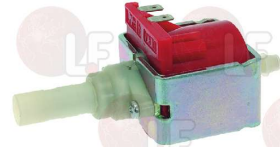

BRASILIA 20970.4.00.08

1122737 VIBRATORY PUMP EP5 48W 230V 50Hz
fittings $\varnothing$ 1/8" - $\varnothing$ 6 mm
pressure max 15 bar
water temperature max 20°C
integrated diode (1N 4007P)
lead connector 6.3x0.8 mm
for Coffee machine (DELONGHI) ECOV310AZ - EC155
EC300M - ESAM5400 - ESAM5400EX
for Coffee machine (SPINEL) DUELUX - MINIMINILUX
PINOCCHIO - TOUR - UNOLUX