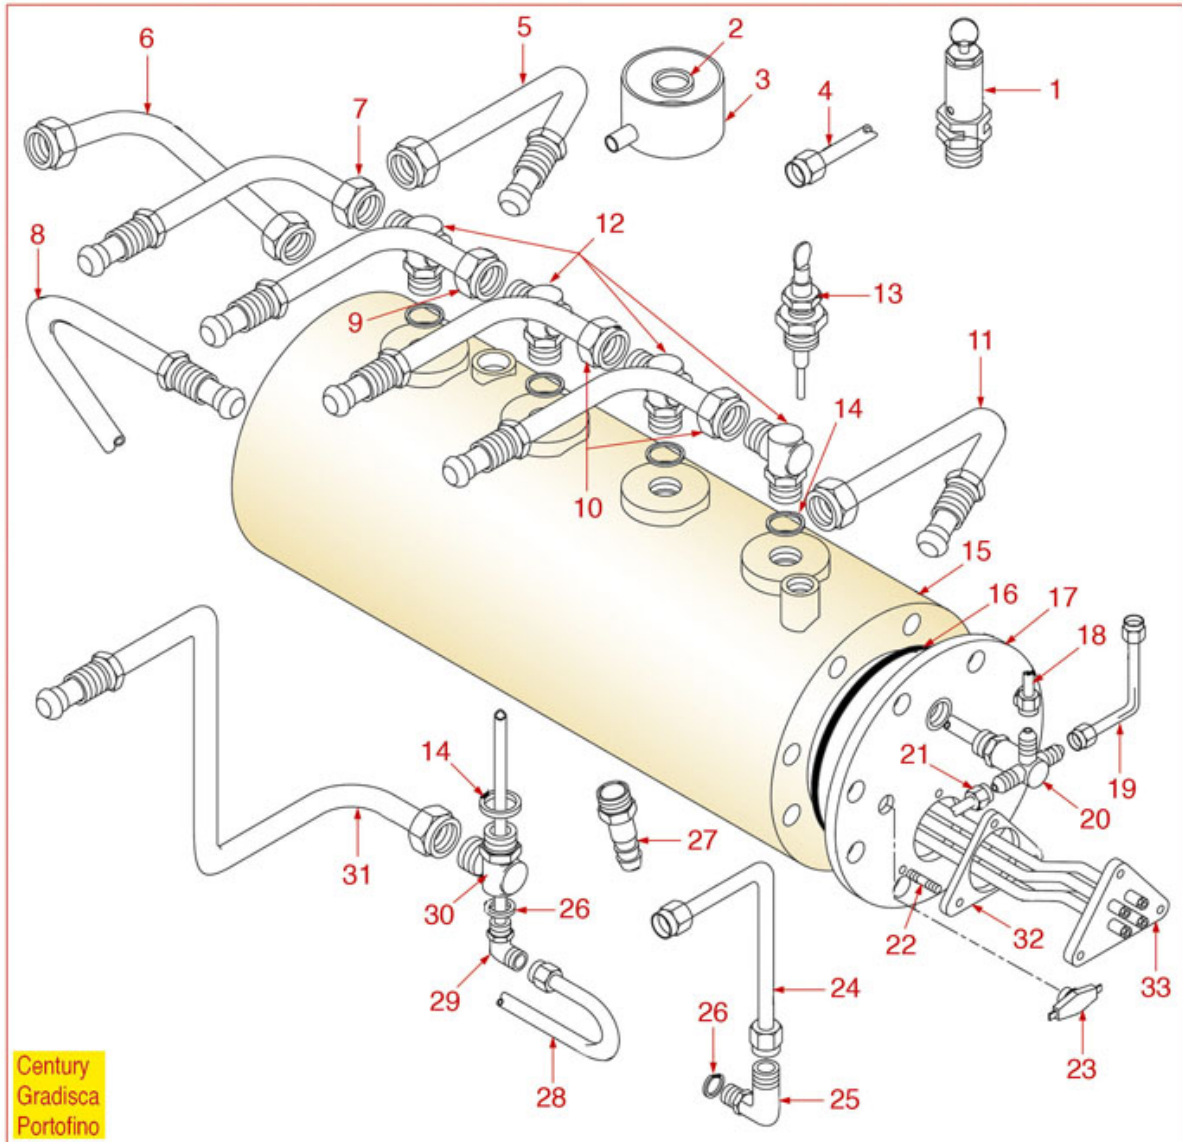

BOILER CENTURY-GRADISCA-PORTOFINO

BRASILIA

Position	LF code no.	Description
1	1523003	BOILER VALVE $\varnothing$ 3/8"M
1	1523536	BOILER VALVE $\varnothing$ 3/8" M AUTO-CERTIFIED
2	1186067	ROUND COPPER GASKET $\varnothing$ 23x17x3 mm
12	1349014	BOILER FITTING $\varnothing$ 1/2"M-1/2"M
13	1341001	LEVEL PROBE $\varnothing$ 1/4"M-125 mm
14	1186047	ROUND COPPER GASKET $\varnothing$ 28x22x3 mm
16	1186618	BOILER GASKET $\varnothing$ 142x130x3 mm
22	1184009	STAINLESS STEEL M8x25 mm STUD
23	1444531	CONTACT THERMOSTAT 135°C
26	1186048	ROUND COPPER GASKET $\varnothing$ 19x13x2.7 mm
32	1186634	TRIANGULAR GASKET FOR HEATING ELEMENT
33	1755002	HEATING ELEMENT 3500W 230V
33	1755003	HEATING ELEMENT 5000W 230V
33	1755005	HEATING ELEMENT 6500W 230V
33	1755217	HEATING ELEMENT 4500W 230/380V
33	1755330	HEATING ELEMENT 1800W 230V
33	1755331	HEATING ELEMENT 3000W 230V
33	1755332	HEATING ELEMENT 4000W 230V
33	1755333	HEATING ELEMENT 5000W 230V
33	1755337	HEATING ELEMENT 3000W 380V
33	1755338	HEATING ELEMENT 4000W 380V
34	1755134	HEATING ELEMENT 2400W 230V
34	1755336	HEATING ELEMENT 1800W 230V
34	1755633	HEATING ELEMENT 1800W 110V
34	1755634	HEATING ELEMENT 2400W 110V
36	1186623	TEFLON FLAT GASKET $\varnothing$ 53x42x3 mm
37	1755342	HEATING ELEMENT 3200W 220V
38	3186606	O-RING 0144 EPDM
39	1755637	HEATING ELEMENT 1400W 110V