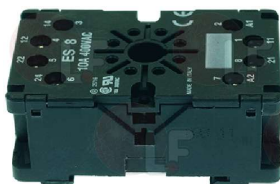

Pull-through brushes

1384001 BRUSH FOR COFFEE SHOWER

BRASILIA 19523.0.00.02

Relays

3351154 BASE OCTAL ES8 10A 400V 8 poles

BRASILIA 01810.2.00.08

Rotary switches

1319531 SELECTOR SWITCH 0-2 POSITIONS 16A 600V square pin 5x5 mm for Coffee machine (BRASILIA) CAPPUCCINO - CENTURY CENTURY RESTYLING - CLASSICA - DECURTIS FIRENZE - GRADISCA - GRADISCA RESTYLING MULTICOFFE - PORTOFINO - PORTOFINO AMERICA PORTOFINO RESTYLING - 100 - 105 - 205 205EXCLUSIVE - 205RB03 - 210