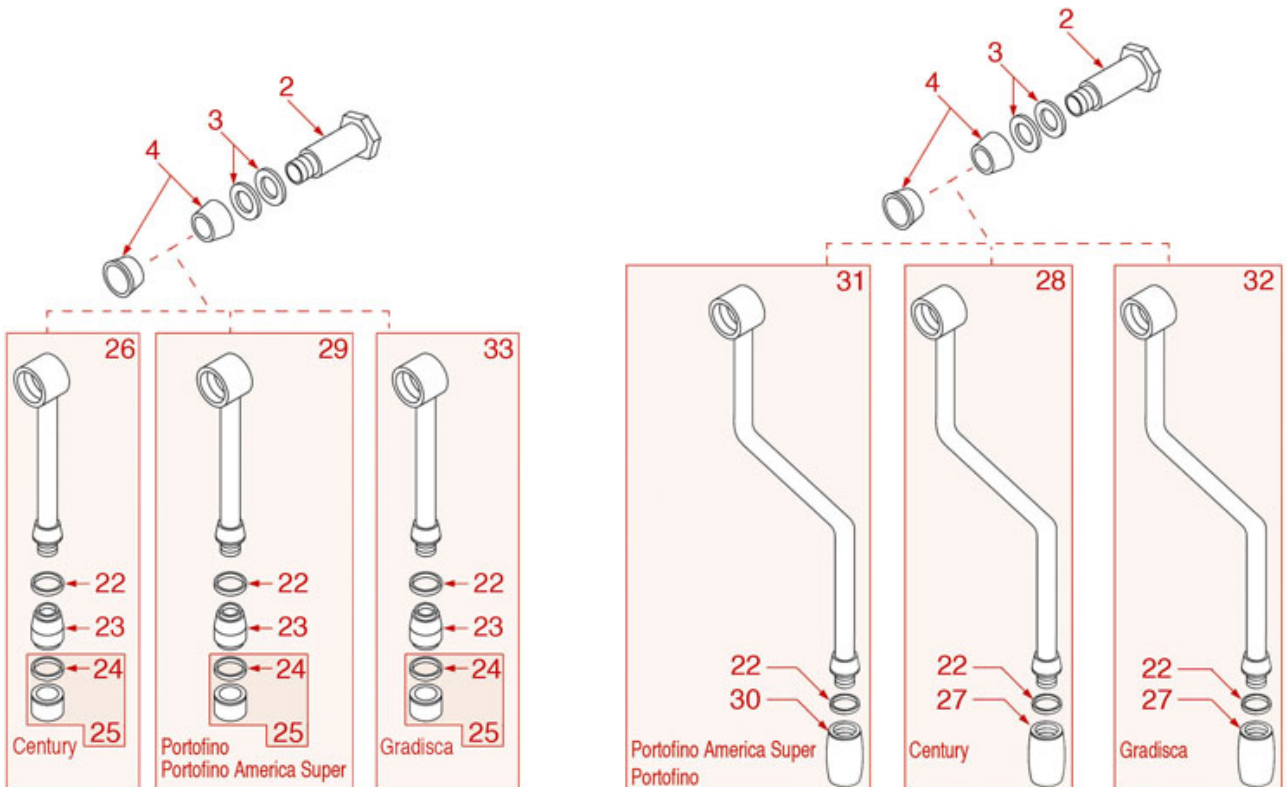

VALVE GROUP MIGNON

BF0901

BRASILIA

Position	LF code no.	Description
2	1120340	2-WAY SOLENOID VALVE OLAB 230V 50Hz
3	1186611	O-RING 02025 RED SILICONE
3	1186612	O-RING 02025 VITON
4	1349055	STRAIGHT FITTING 1/4"-3/8"
6	1250201	NON-RETURN VALVE SPRING \varnothing 8x20 mm
7	1523539	SQUARE NON-RETURN VALVE
8	1186411	O-RING 02031 EPDM
11	1186412	BLIND GASKET \varnothing 11x4 mm EPDM
13	1250203	SPRING \varnothing 11x30 mm
14	1186414	O-RING 0119 EPDM
15	1349062	EXPANSION VALVE FITTING
16	1349054	EXPANSION VALVE NUT 3/8"
17	1349013	L-FITTING \varnothing 1/8"M-1/8"M NICKEL-PLATED
18	1523401	SQUARE NON-RETURN VALVE
19	1250202	NON-RETURN VALVE SPRING \varnothing 8x30 mm

CERAMIC WATER-STEAM TAP

BRASILIA

Position	LF code no.	Description
2	1348334	ARTICULATION SCREW
4	1186602	CONICAL TEFLON SEAL \varnothing 14.5x10x5 mm
13	1348216	CLASP \varnothing 2x16 mm
14	1186661	FLAT TEFLON GASKET \varnothing 13x15.5x1 mm
15	1186611	O-RING 02025 RED SILICONE
16	1186833	O-RING 03100 EPDM
22	1186065	FLAT GASKET \varnothing 12x10x1 mm TEFLON
23	1449332	WATER PIPE NOZZLE
24	1186066	FLAT GASKET \varnothing 21x15x3 mm EPDM
25	1449018	WATER PIPE NOZZLE
26	1449343	COMPLETE WATER PIPE
28	1449335	STEAM PIPE COMPLETE
29	1449331	WATER PIPE
30	1449020	STEAM NOZZLE
31	1449335	STEAM PIPE COMPLETE
34	1186080	STEAM PIPE CLIP \varnothing 10 mm