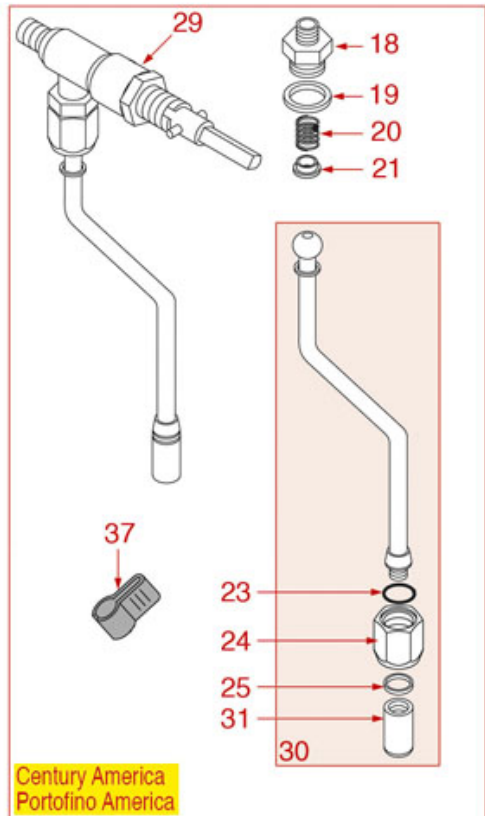

CERAMIC WATER-STEAM TAP

BRASILIA

Position	LF code no.	Description
2	1348334	ARTICULATION SCREW
4	1186602	CONICAL TEFLON SEAL \varnothing 14.5x10x5 mm
13	1348216	CLASP \varnothing 2x16 mm
14	1186661	FLAT TEFLON GASKET \varnothing 13x15.5x1 mm
15	1186611	O-RING 02025 RED SILICONE
16	1186833	O-RING 03100 EPDM
22	1186065	FLAT GASKET \varnothing 12x10x1 mm TEFLON
23	1449332	WATER PIPE NOZZLE
24	1186066	FLAT GASKET \varnothing 21x15x3 mm EPDM
25	1449018	WATER PIPE NOZZLE
26	1449343	COMPLETE WATER PIPE
28	1449335	STEAM PIPE COMPLETE
29	1449331	WATER PIPE
30	1449020	STEAM NOZZLE
31	1449335	STEAM PIPE COMPLETE
34	1186080	STEAM PIPE CLIP \varnothing 10 mm

CERAMIC WATER-STEAM TAP

BRASILIA

Position	LF code no.	Description
10	1348216	CLASP \varnothing 2x16 mm
11	1186661	FLAT TEFLON GASKET \varnothing 13x15.5x1 mm
12	1186611	O-RING 02025 RED SILICONE
13	1186833	O-RING 03100 EPDM
18	3349322	NICHEL-PLATED FITTING \varnothing 1/8"M-3/8"M
19	1186067	ROUND COPPER GASKET \varnothing 23x17x3 mm
19	3186434	O-RING 0121 EPDM
20	1250151	SPRING \varnothing 12x15 mm FOR STEAM PIPE
21	1186670	STEAM PIPE BUSHING \varnothing 12x5 mm
23	3060608	O-RING O3050 EPDM
24	1349064	NUT 3/8" FOR WATER STEAM PIPE
25	1186065	FLAT GASKET \varnothing 12x10x1 mm TEFLON
26	1449332	WATER PIPE NOZZLE
27	1186066	FLAT GASKET \varnothing 21x15x3 mm EPDM
28	1449018	WATER PIPE NOZZLE
31	1449020	STEAM NOZZLE
34	1186668	WATER/STEAM PIPE BUSHING \varnothing 12x5 mm
36	1449344	STEAM PIPE COMPLETE
37	1186080	STEAM PIPE CLIP \varnothing 10 mm