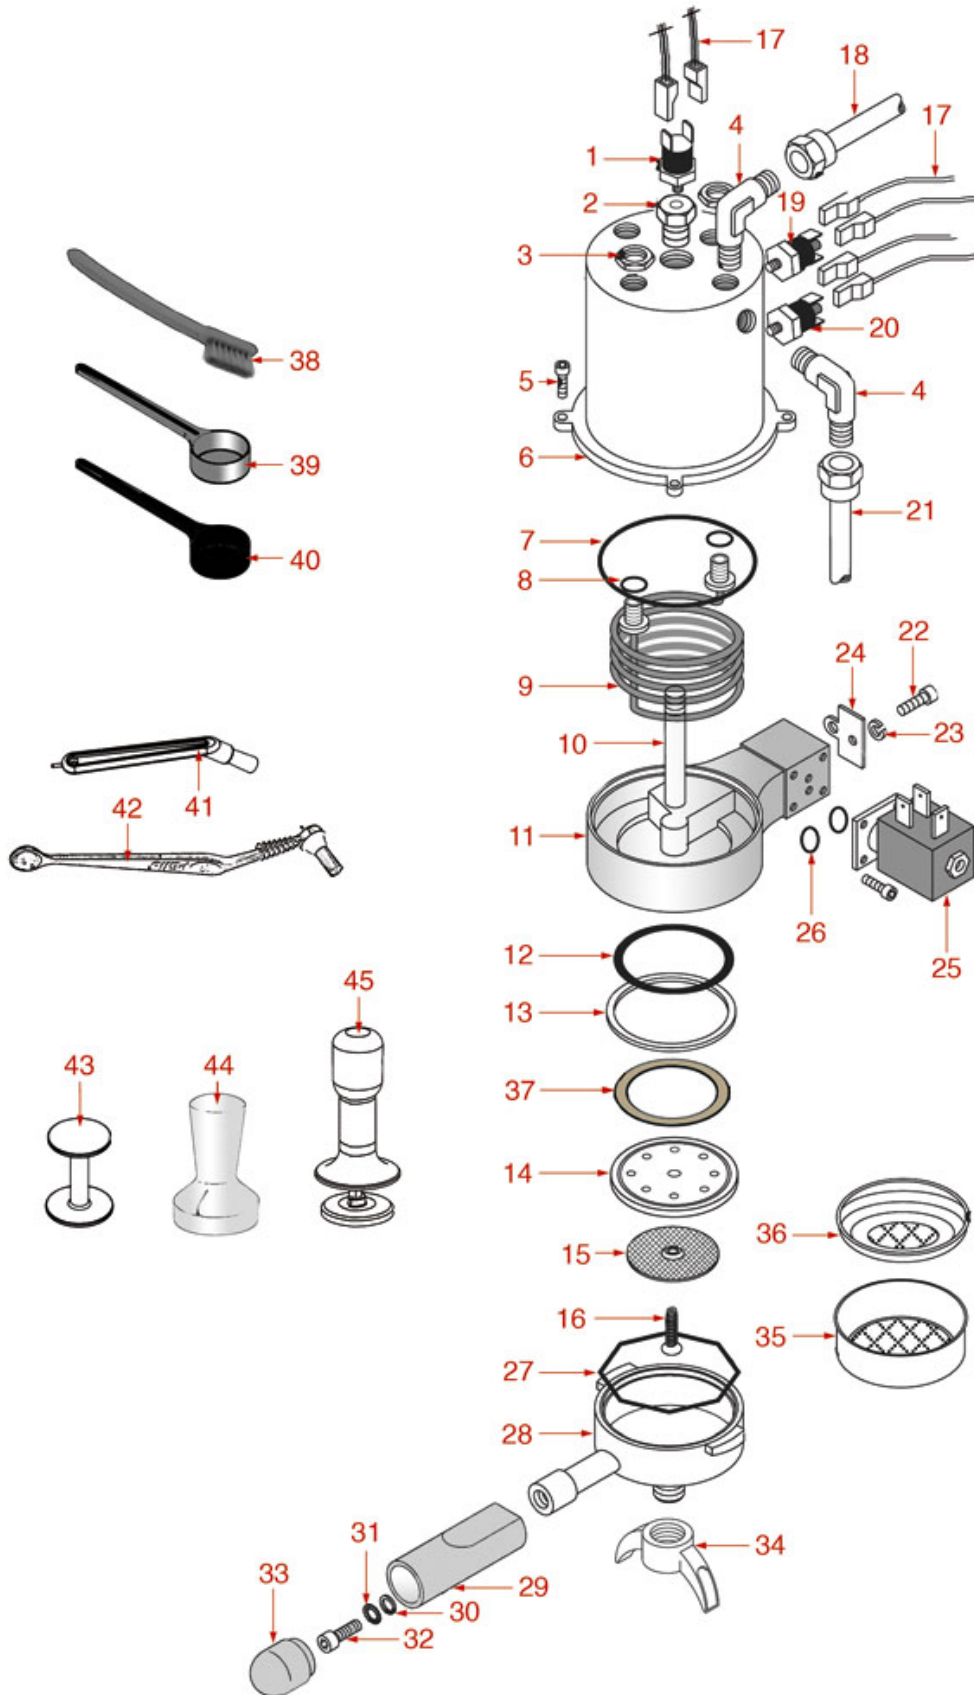

BREW GROUP CLUB-LADY

CLUB-LADY

BRASILIA

Position	LF code no.	Description
1	1443005	CONTACT THERMOSTAT 98°C M4
1	1443400	CONTACT THERMOSTAT 107°C M4
1	3443026	CONTACT THERMOSTAT 110°C M4
3	1755006	NUT $\varnothing$ 1/4"
4	1349013	L-FITTING $\varnothing$ 1/8"M-1/8"M NICKEL-PLATED
5	1184006	S/S SCREW T.C.C.E.I. M4x12 UNI 7984
7	1186625	GASKET OR 03281 EPDM
8	3060608	O-RING O3050 EPDM
9	1755340	HEATING ELEMENT 1200W 220V
9	1755638	HEATING ELEMENT 1200W 110V
12	3160044	O-RING 03187 EPDM
13	1186063	FILTER HOLDER GASKET $\varnothing$ 64x55x5 mm
15	1081002	SHOWER $\varnothing$ 51 mm
16	1528501	S/STEEL CROSS SCREW M5x12 mm UNI 7689
19	1443004	CONTACT THERMOSTAT 145°C M4
20	1443002	CONTACT THERMOSTAT 165°C M4
24	1186059	COFFEE GROUP GASKET 35x32x1.5 mm
25	1120004	3-WAY SOLENOID VALVE OLAB 230V 50Hz
26	1186611	O-RING 02025 RED SILICONE
26	1186612	O-RING 02025 VITON
27	1250101	FILTER BLOCKING SPRING $\varnothing$ 1,00 mm INOX
30	1186043	ZINC-PLATED FLAT WASHER 16x8,5x1,6
31	1186058	S/STEEL COGGED WASHER M8 UNI 8842
32	1528026	SCREW M8x1 mm UNI 5931
34	1022524	DOUBLE SPOUT $\varnothing$ 3/8"
35	1160337	2-CUP FILTER 14 GRAMS
36	1160008	CLUB-LADY 1 CUP POD FILTER
37	1190007	RUBBER PIECE $\varnothing$ 64x53x1 mm EPDM
37	1190101	PAPER SEAL $\varnothing$ 64x53x0.7 mm
38	1384002	BRUSH FOR MAINTENANCE
39	1069002	STAINLESS STEEL MEASURING SPOON 20 ml
40	1069001	PLASTIC MEASURING SPOON 20 ml
41	1384001	BRUSH FOR COFFEE SHOWER
42	1384003	BLACK SHOWER CLEANING BRUSH
43	1385002	NYLON COFFEE TAMPER $\varnothing$ 50/57 mm
44	1385054	ANODISED ALUMINUM TAMPER $\varnothing$ 53 mm
45	1385601	DYNAMOMETRIC MANUAL TAMPER $\varnothing$ 52 mm