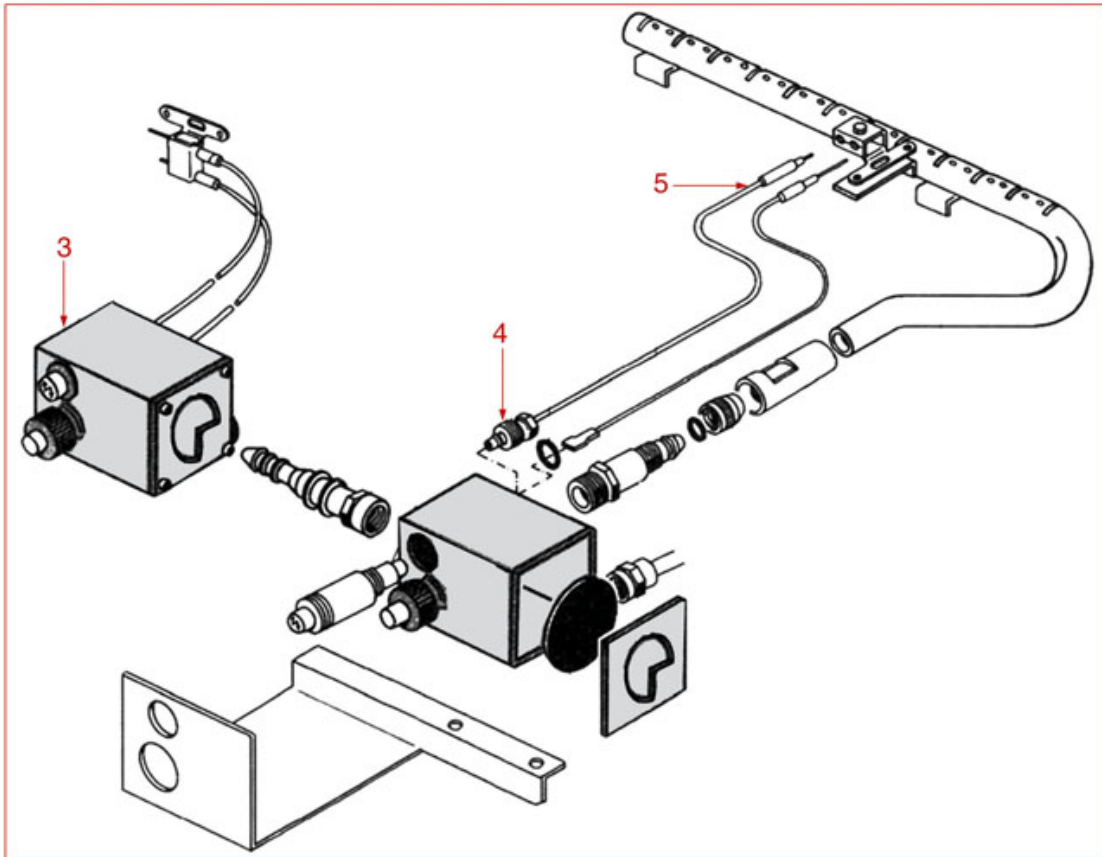

GAS SYSTEM

BRASILIA

Position	LF code no.	Description
1	3523002	VALVE M1 $\varnothing$ 1/4"MM
1	3523006	NUT M12x1 FOR M1 VALVE
1	3523007	RING NUT M12x1 FOR M1 VALVE
1	3523052	VALVE M1 $\varnothing$ 3/8"MM
4	3440011	SLOTTED FITTING M9x1
5	3440027	THERMOCOUPLE SIT M8x1 32 cm
5	3440028	THERMOCOUPLE SIT M8x1 60 cm
5	3440053	THERMOCOUPLE SIT M8x1 60 cm THREAD M8x1