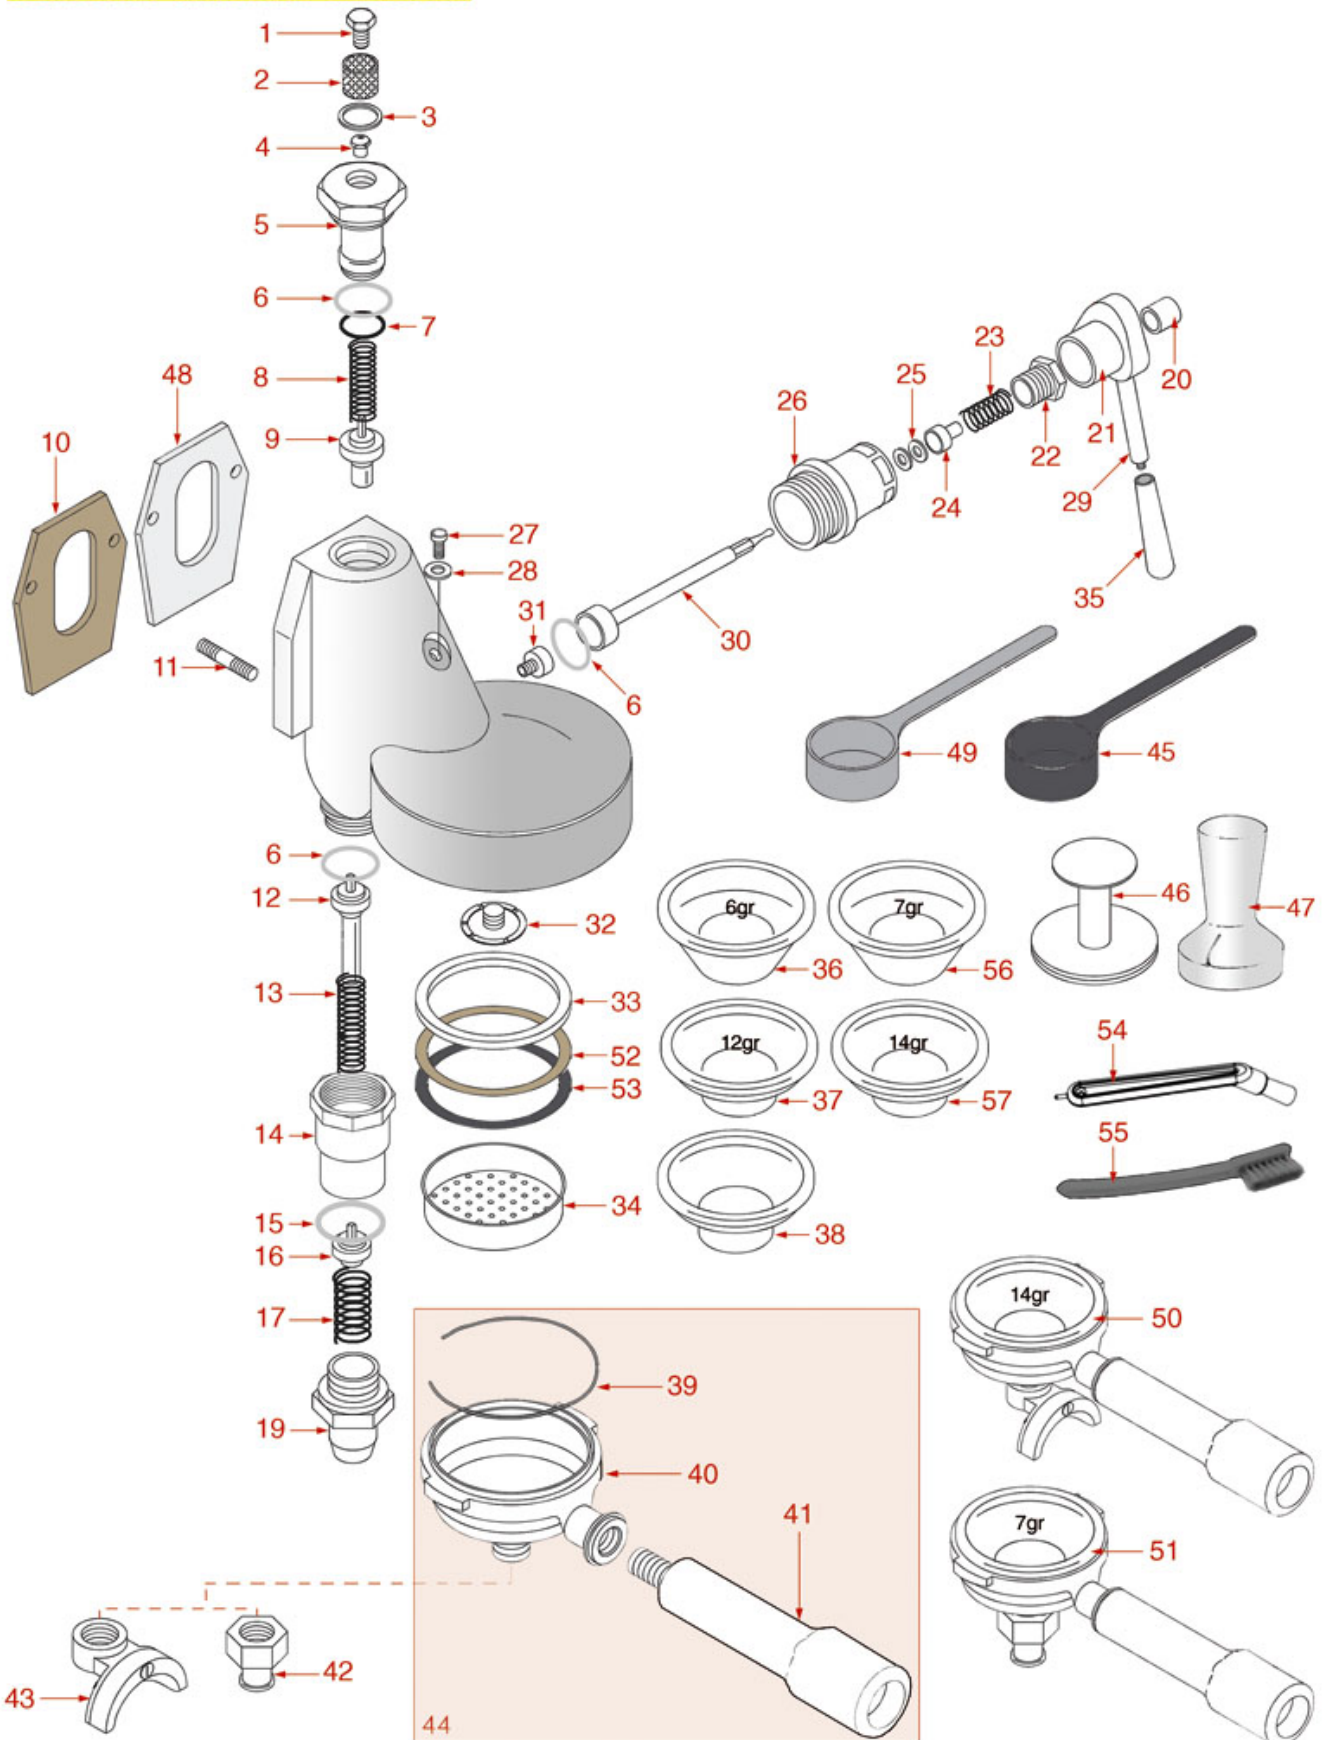

GROUP CENTURY-PORTOFINO-GRADISCA

CENTURY-PORTOFINO-GRADISCA

BF0301

Positions without LF code no.: upon request

BRASILIA

Position	LF code no.	Description
1	1439001	CAP ø 16 mm FOR BREW GROUP
2	1160517	WATER FILTER ø 8.5x22 mm
3	1186326	TEFLON FLAT GASKET ø 22x16x2 mm
4	1501522	NOZZLE M6x1 HOLE ø 0,75 mm
5	1027016	UPPER CHROMIUM-PLATED SLEEVE
6	1186328	TEFLON FLAT GASKET ø 35x30x2 mm
7	1186591	O-RING 0128 VITON
8	1250537	SPRING ø 14x45 mm
9	1523053	COMPLETE SPOUT VALVE
10	1186384	COFFEE GROUP GASKET 80x70x2 mm
11	1184009	STAINLESS STEEL M8x25 mm STUD
12	1523452	COMPLETE DRAIN VALVE
13	1250537	SPRING ø 14x45 mm
14	1027002	OUTLET CHROMIUM-PLATED SLEEVE
15	1186117	TEFLON FLAT GASKET ø 26x21x2 mm
16	1523453	COMPLETE DRAIN VALVE
17	1250515	SPRING ø 14x33 mm
19	1349537	DRAIN CHROMIUM-PLATED FITTING
20	1225002	CHROMIUM-PLATED CAP M6
21	1191022	CHROMIUM-PLATED CAM
22	1439533	STUFFING GLAND CHROME-PLATED FITTING
23	1250011	RUBBERPIECE LOCKING SPRING ø 14,6x21 mm
24	1186592	SPRING GUIDE BUSHING
25	1186312	EPDM FLAT GASKET ø 15.5x7.5x4 mm
26	1349022	CAMS CHROMIUM-PLATED FITTING
27	1184010	STAINLESS STEEL SCREW M6x10 UNI 9327
28	1186099	TEFLON FLAT GASKET ø 10x6x1 mm
29	1225004	MICRO CONTROL SPINDLE
30	1324048	CAM ROD FOR COFFEE GROUP
31	1184005	CAM LOCKING STAINLESS STEEL SCREW M6
32	1501561	GROUP SPRAY NOZZLE ø 30 mm M10x1
33	1186061	FILTER HOLDER GASKET ø 72.5x57x8 mm
33	1186622	FILTER HOLDER GASKET ø 71x56x8 mm
33	1186678	FILTER HOLDER GASKET ø 72x56x8.5 mm
34	1081016	SHOWER SCREEN ø 60 mm
34	1081116	SHOWER SCREEN ø 60 mm
34	1081516	SHOWER ø 60 mm
36	1160251	1 CUP FILTER 6 g
37	1160252	2-CUP FILTER 12 GRAMS
38	1160339	BLIND FILTER
39	1250101	FILTER BLOCKING SPRING ø 1,00 mm INOX
40	1165022	FILTER HOLDER COFFEE MACHINES
41	1241067	FILTER KNOB M12
41	1241501	FILTER HOLDER HANDLE M12
42	1022501	SINGLE SPOUT ø 3/8"
42	1022503	STRAIGHT SINGLE SPOUT ø 3/8"
43	1022502	DOUBLE SPOUT ø 3/8"
44	1165003	FILTER HOLDER ASSEMBLY BRASILIA
45	1069001	PLASTIC MEASURING SPOON 20 ml
46	1385002	NYLON COFFEE TAMPER ø 50/57 mm
47	1385053	ANODISED ALUMINUM TAMPER ø 58 mm
48	1186508	COFFEE GROUP GASKET 77x73x2 mm
49	1069002	STAINLESS STEEL MEASURING SPOON 20 ml
52	1190001	PAPER SEAL ø 73x59x0.8 mm
53	1190002	RUBBER SEAL ø 73x59x1 mm EPDM
54	1384001	BRUSH FOR COFFEE SHOWER
55	1384002	BRUSH FOR MAINTENANCE
56	1160335	1 CUP FILTER 7 g
57	1160337	2-CUP FILTER 14 GRAMS