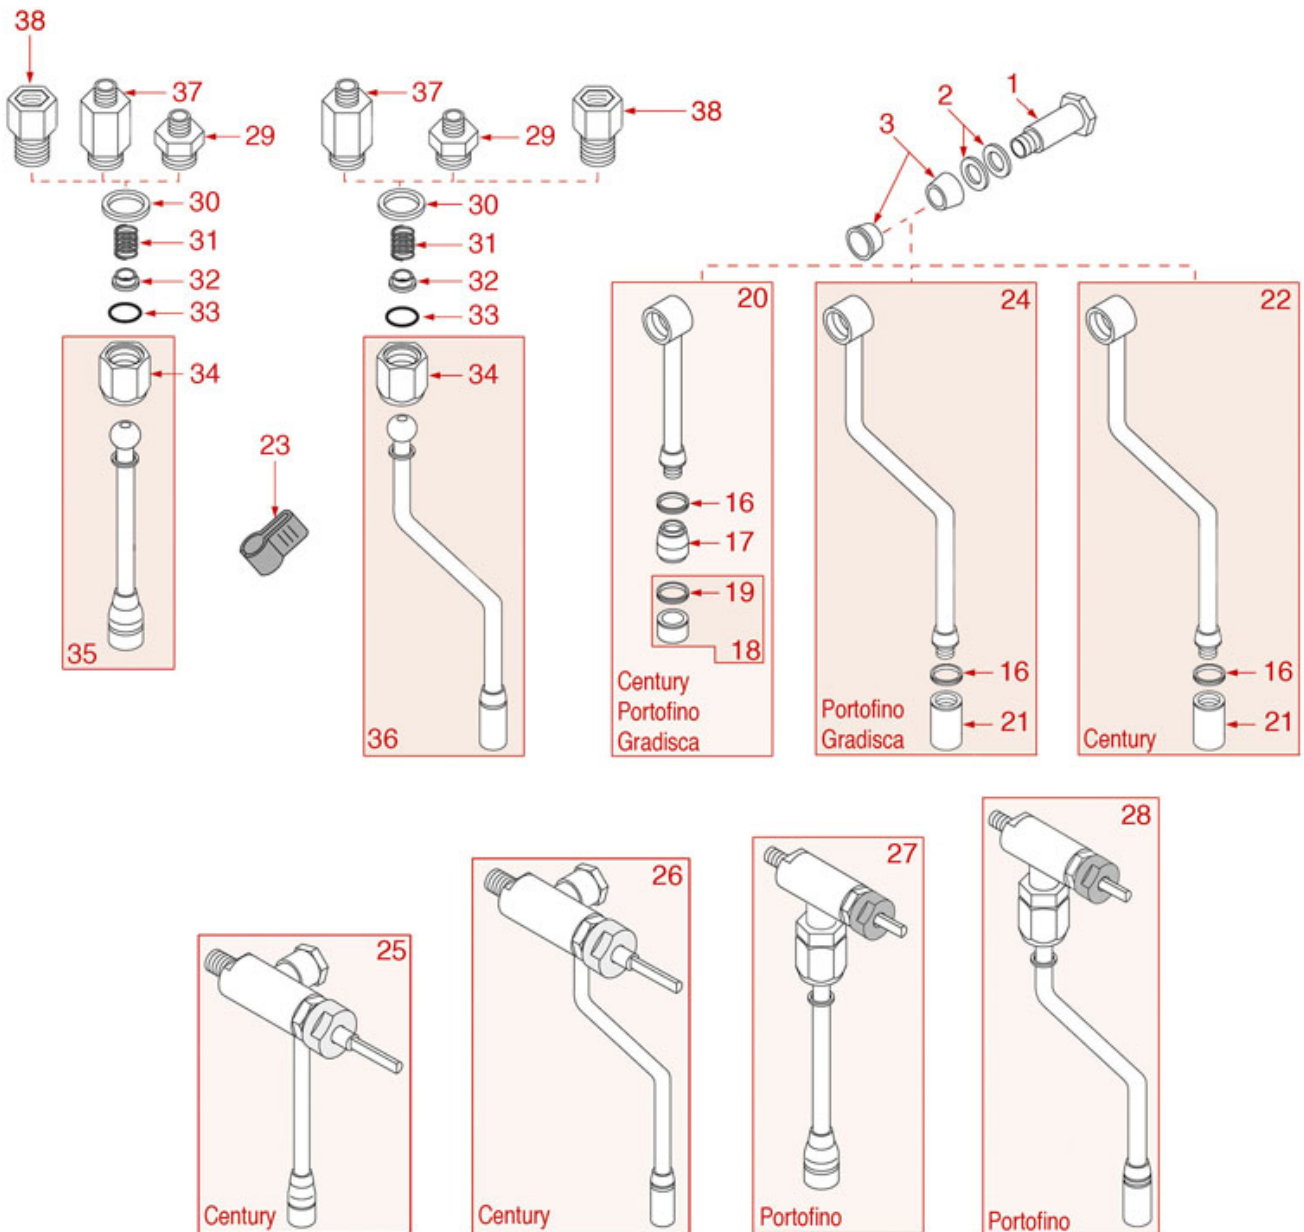

WATER-STEAM TAP WITH RUBBER SEAL

BRASILIA

Position	LF code no.	Description
1	1348334	ARTICULATION SCREW
3	1186602	CONICAL TEFLON SEAL $\varnothing$ 14.5x10x5 mm
4	1348019	TAP BODY WITH RUBBER SEALING
5	1186044	COPPER FLAT GASKET $\varnothing$ 24x20x1 mm
6	1348025	BRASS NUT M3
7	1186311	NBR FLAT GASKET $\varnothing$ 13x4x4 mm
8	1186556	O-RING R6 EPDM
10	1250074	SPRING $\varnothing$ 10.5x27 mm
15	1348356	RUBBER SEAL TAP 2000
16	1186065	FLAT GASKET $\varnothing$ 12x10x1 mm TEFLON
17	1449332	WATER PIPE NOZZLE
18	1449018	WATER PIPE NOZZLE
19	1186066	FLAT GASKET $\varnothing$ 21x15x3 mm EPDM
20	1449331	WATER PIPE
21	1449020	STEAM NOZZLE
23	1186080	STEAM PIPE CLIP $\varnothing$ 10 mm
24	1449335	STEAM PIPE COMPLETE
29	3349322	NICHEL-PLATED FITTING $\varnothing$ 1/8"M-3/8"M
30	1186067	ROUND COPPER GASKET $\varnothing$ 23x17x3 mm
31	1250151	SPRING $\varnothing$ 12x15 mm FOR STEAM PIPE
32	1186670	STEAM PIPE BUSHING $\varnothing$ 12x5 mm
33	3060608	O-RING O3050 EPDM
34	1349064	NUT 3/8" FOR WATER STEAM PIPE
35	1449012	COMPLETE WATER PIPE