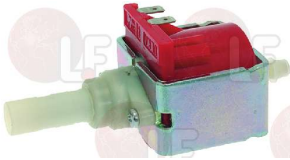

BRASILIA 08731.4.00.08

BRASILIA

Suitable for:

1331037 VIBRATORY PUMP EP8 26W 230/240V 50Hz

fittings \varnothing 1/8" - \varnothing 6 mm
max.pressure 15 bar
max.water temperature 35°C
with built-in diode (1N 4007P)
connection terminal 6.3x0.8 mm