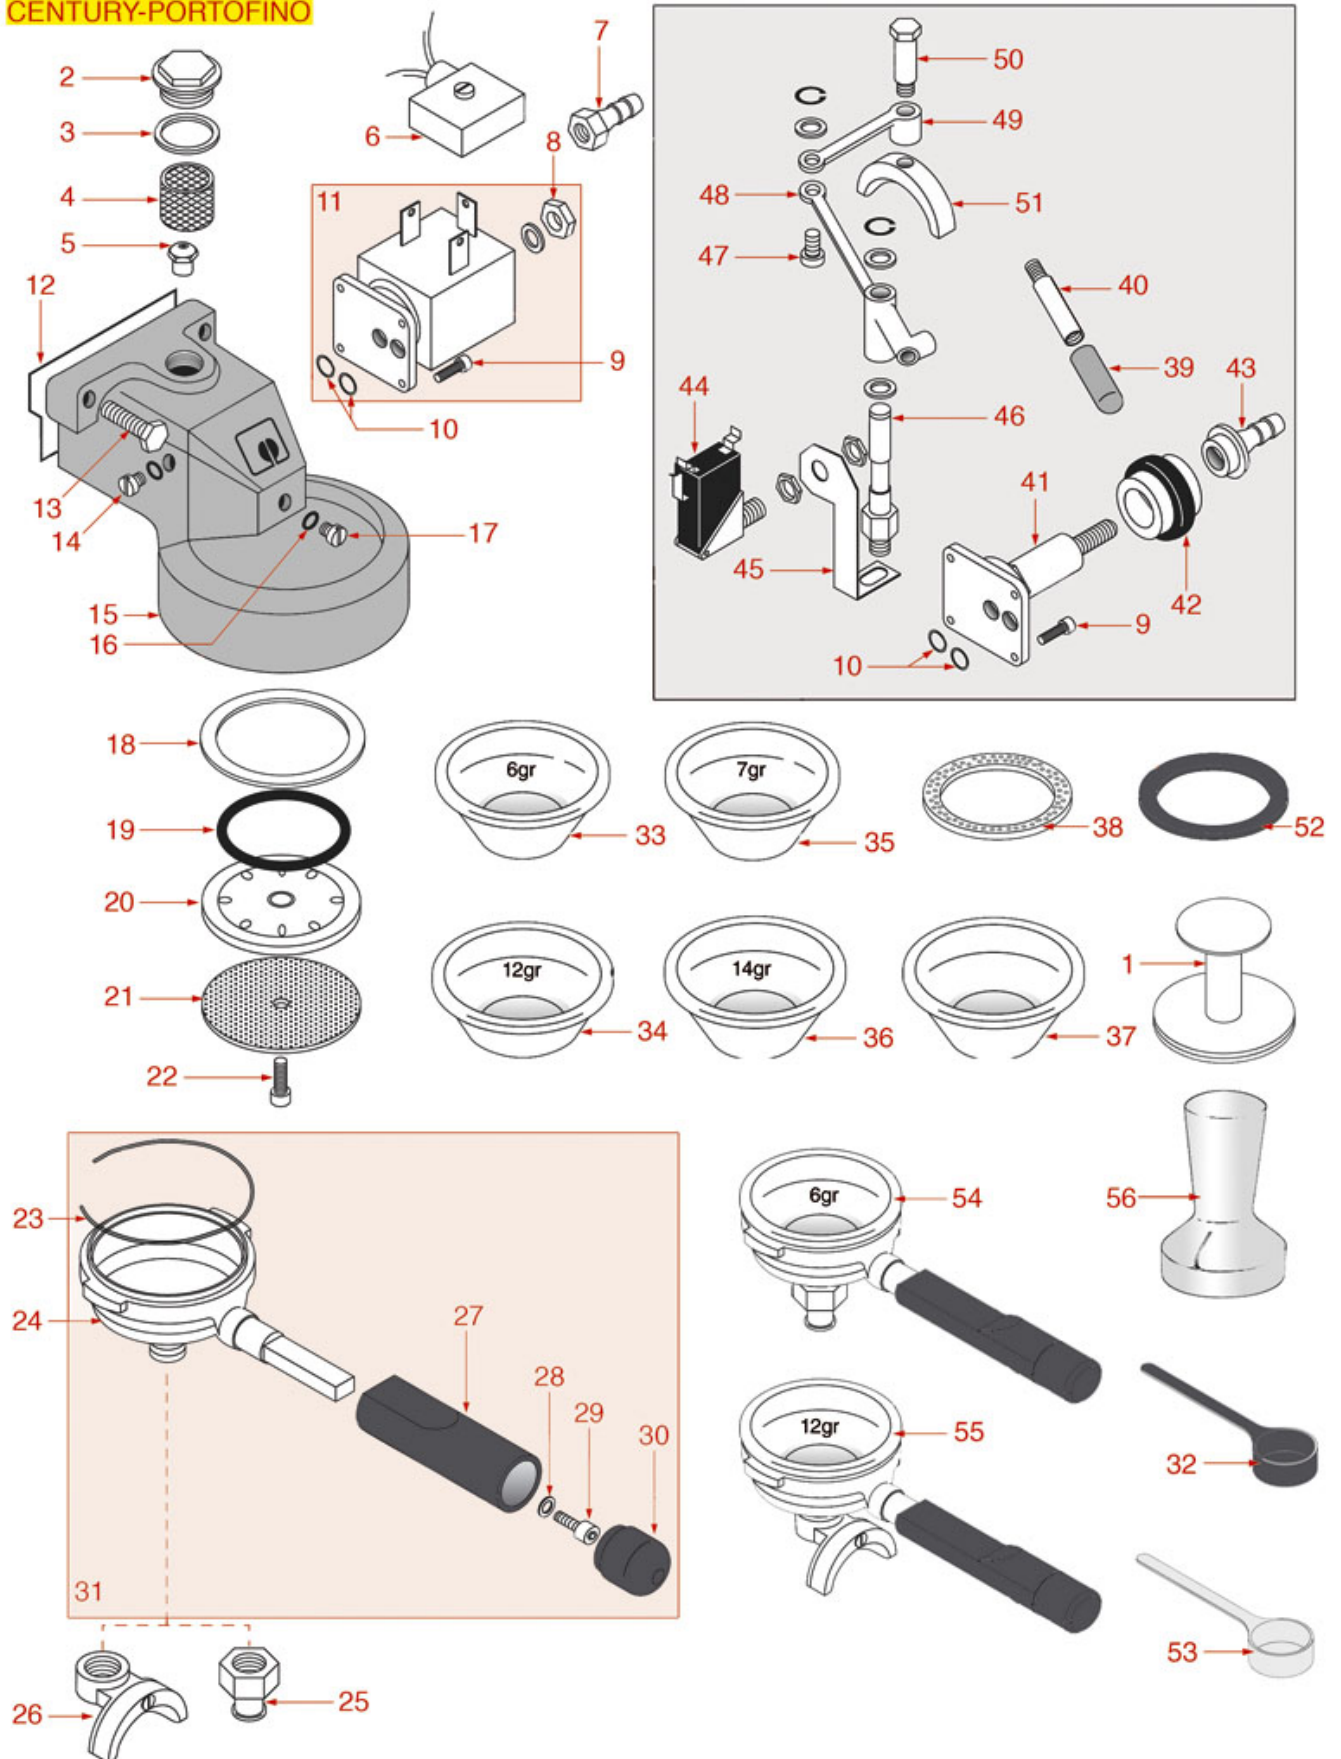

BREW GROUP CENTURY-PORTOFINO

CENTURY-PORTOFINO

BF0201

BRASILIA

Position	LF code no.	Description
1	1385002	NYLON COFFEE TAMPER $\varnothing$ 50/57 mm
2	1439003	CAP $\varnothing$ 18 mm FOR BREW GROUP
3	1186414	O-RING 0119 EPDM
4	1160501	WATER FILTER $\varnothing$ 14x10x12 mm
5	1500530	NOZZLE M5x1 HOLE $\varnothing$ 0.75 mm
6	3120034	FEMALE LARGE CONNECTOR
7	1449349	DRAIN FITTING $\varnothing$ 1/8"Fx6 mm
8	1349009	LOW NUT 1/8"
9	1455034	S/S SCREW T.C.C.E.I M4x10 UNI 5931
10	1186611	O-RING 02025 RED SILICONE
10	1186612	O-RING 02025 VITON
11	1120101	3-WAY SOLENOID VALVE PARKER 115V 50/60Hz
11	1120330	3-WAY SOLENOID VALVE LUCIFER 240V 50Hz
11	1120332	COIL LUCIFER/PARKER 220/240V 9W 50Hz
11	1120334	3-WAY MECHANICAL COMPONENT LUCIFER
11	1120335	3-WAY SOLENOID VALVE PARKER 230V 50/60Hz
11	1120339	3-WAY MECHANICAL COMPONENT PARKER
11	3120032	COIL PARKER ZB09 9W 220/240V 50/60Hz
12	1186652	COFFEE GROUP GASKET 77x51x3 mm
13	1184008	S/S SCREW M8x25 T.E.M8x25UNI5739DIN24017
14	1184004	CAP $\varnothing$ 1/4" M FOR BREW GROUP
16	1186803	O-RING 02037 EPDM
17	1184521	CAP $\varnothing$ 1/8" M FOR BREW GROUP
18	1186654	FILTER HOLDER GASKET $\varnothing$ 70x57x8 mm
19	3160044	O-RING 03187 EPDM
21	1081002	SHOWER $\varnothing$ 51 mm
22	1528501	S/STEEL CROSS SCREW M5x12 mm UNI 7689
23	1250101	FILTER BLOCKING SPRING $\varnothing$ 1,00 mm INOX
25	1022501	SINGLE SPOUT $\varnothing$ 3/8"
25	1022503	STRAIGHT SINGLE SPOUT $\varnothing$ 3/8"
26	1022502	DOUBLE SPOUT $\varnothing$ 3/8"
28	1186043	ZINC-PLATED FLAT WASHER 16x8,5x1,6
29	1528026	SCREW M8x1 mm UNI 5931
32	1069001	PLASTIC MEASURING SPOON 20 ml
33	1160251	1 CUP FILTER 6 g
34	1160252	2-CUP FILTER 12 GRAMS
35	1160335	1 CUP FILTER 7 g
36	1160337	2-CUP FILTER 14 GRAMS
37	1160339	BLIND FILTER
38	1190001	PAPER SEAL $\varnothing$ 73x59x0.8 mm
38	1190051	PAPER SEAL $\varnothing$ 70x57x0.8 mm
42	1240731	PERMANENT MAGNET
44	3240410	MICRO SWITCH 16A 250V
52	1190002	RUBBER SEAL $\varnothing$ 73x59x1 mm EPDM
52	1190003	RUBBER THICKNESS $\varnothing$ 70x57x1 mm EPDM
53	1069002	STAINLESS STEEL MEASURING SPOON 20 ml
56	1385053	ANODISED ALUMINUM TAMPER $\varnothing$ 58 mm