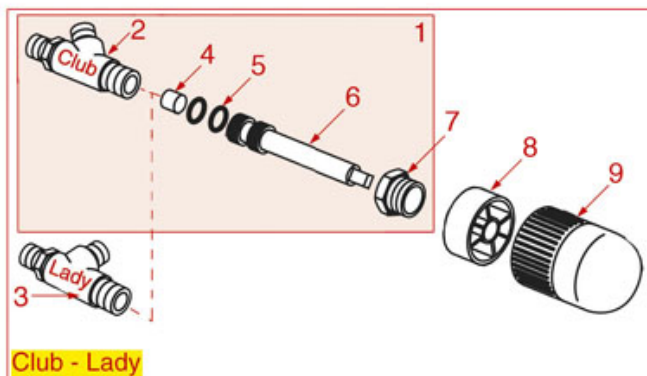

TAP CLUB-LADY-BAR-AMERICA

BRASILIA

Position	LF code no.	Description
2	1348034	TAP ASSEMBLY CLUB
3	1348021	TAP BODY LADY
5	1186411	O-RING 02031 EPDM
7	1348024	TOP FITTING
10	1348330	BAR TAP ASSEMBLY
11	1349012	INLET FITTING
12	1250005	SPRING $\varnothing$ 12,5x28 mm
13	1186117	TEFLON FLAT GASKET $\varnothing$ 26x21x2 mm
15	1186161	FLAT EPDM GASKET $\varnothing$ 13x4x4 mm
16	1348053	TAP BODY
19	1186117	TEFLON FLAT GASKET $\varnothing$ 26x21x2 mm
20	1349006	TOP FITTING
21	1186057	FLAT EPDM GASKET $\varnothing$ 15.3x7.7x4 mm
23	1250521	SPRING $\varnothing$ 15x17 mm
26	1449331	WATER PIPE
27	1186065	FLAT GASKET $\varnothing$ 12x10x1 mm TEFLON
28	1449332	WATER PIPE NOZZLE
29	1449018	WATER PIPE NOZZLE
30	1186066	FLAT GASKET $\varnothing$ 21x15x3 mm EPDM
31	1449335	STEAM PIPE COMPLETE
32	1449020	STEAM NOZZLE
33	1348334	ARTICULATION SCREW
35	1186602	CONICAL TEFLON SEAL $\varnothing$ 14.5x10x5 mm
38	1186423	EPDM FLAT GASKET $\varnothing$ 11x4x4 mm
40	1186421	O-RING 02018 EPDM
41	1186426	INLET TAP WASHER
44	1349054	EXPANSION VALVE NUT 3/8"
46	1348344	CHROMIUM-PLATED NUT 3/8
50	1449015	FITTING FOR EXTENSION
51	1323003	STAINLESS STEEL BALL $\varnothing$ 8 mm
52	1449335	STEAM PIPE COMPLETE
53	1449343	COMPLETE WATER PIPE
54	1348348	TAP SWITCHING PIN