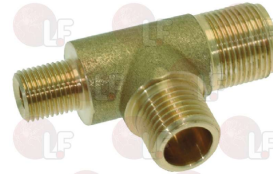

BRASILIA 00162.0.00.04

1348053 TAP BODY