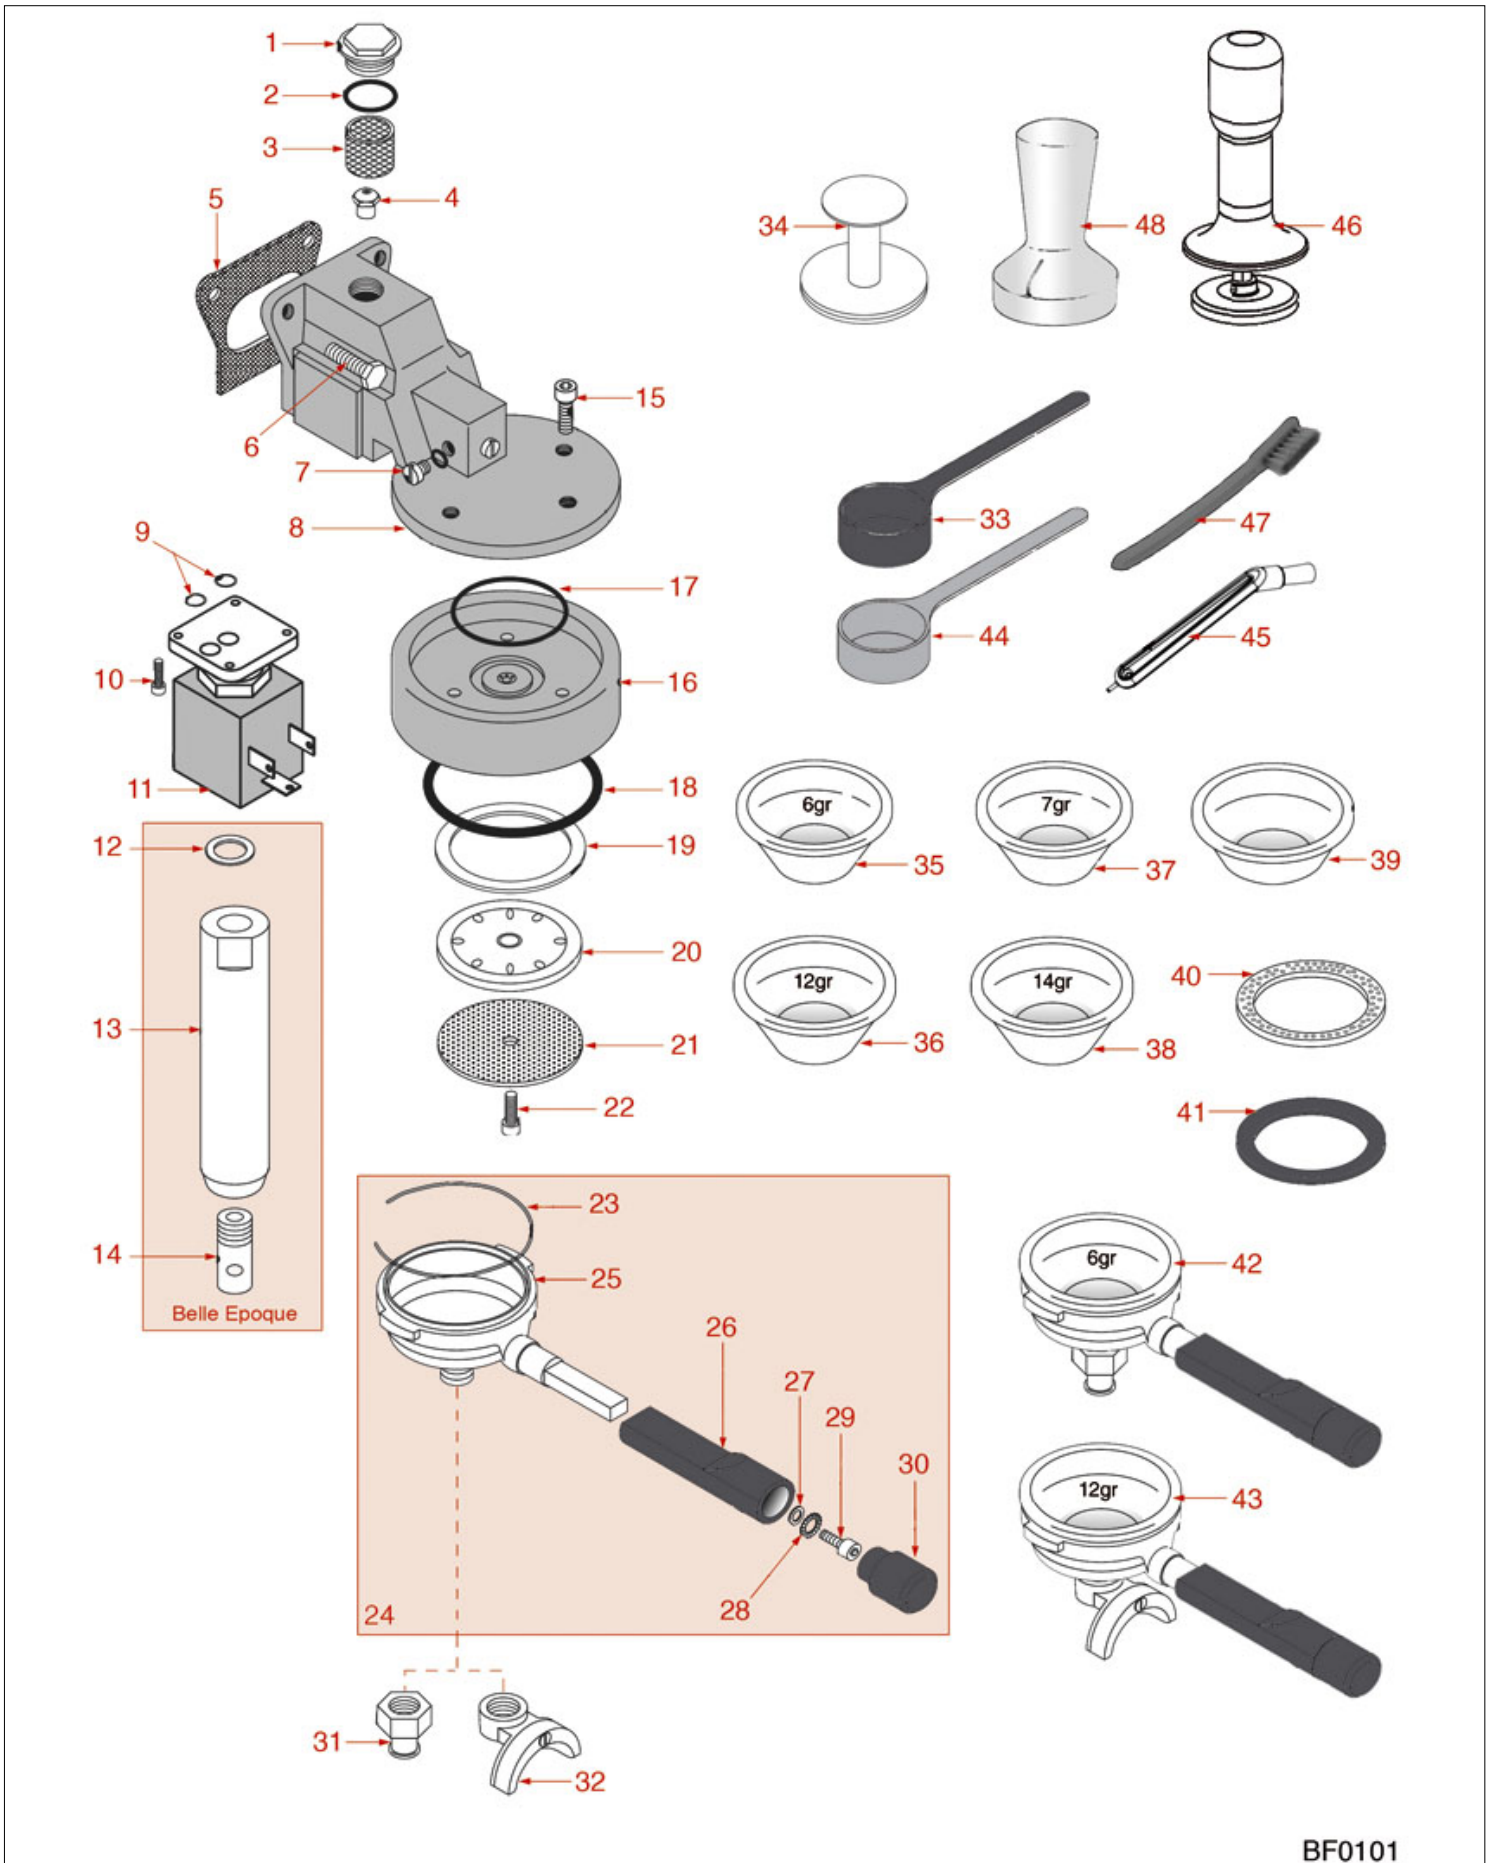

BREW GROUP FIRST SERIES

BF0101

BRASILIA

Position	LF code no.	Description
1	1439003	CAP ø 18 mm FOR BREW GROUP
2	1186414	O-RING 0119 EPDM
3	1160501	WATER FILTER ø 14x10x12 mm
4	1500530	NOZZLE M5x1 HOLE ø 0.75 mm
5	1186652	COFFEE GROUP GASKET 77x51x3 mm
6	1184008	S/S SCREW M8x25 T.E.M8x25UNI5739DIN24017
7	1501003	CAP ø 1/8" M FOR BREW GROUP
9	1186611	O-RING 02025 RED SILICONE
9	1186612	O-RING 02025 VITON
10	1455034	S/S SCREW T.C.C.E.I M4x10 UNI 5931
11	1120101	3-WAY SOLENOID VALVE PARKER 115V 50/60Hz
11	1120330	3-WAY SOLENOID VALVE LUCIFER 240V 50Hz
11	1120335	3-WAY SOLENOID VALVE PARKER 230V 50/60Hz
13	1449025	DRAIN PIPE
15	1184012	S/STEEL SCREW T.C.C.E.I. M5x10 UNI 5931
16	1002506	FILTER HOLDER COUPLING
17	1186655	O-RING 04131 EPDM
17	3160044	O-RING 03187 EPDM
18	3160044	O-RING 03187 EPDM
19	1186654	FILTER HOLDER GASKET ø 70x57x8 mm
19	1186656	FILTER HOLDER GASKET ø 67x56x6 mm
19	1186657	FILTER HOLDER GASKET ø 66x56x6 mm
19	1486018	FILTERHOLDER GASKET ø 66x56.5x5.3 mm
21	1081002	SHOWER ø 51 mm
22	1528501	S/STEEL CROSS SCREW M5x12 mm UNI 7689
23	1250101	FILTER BLOCKING SPRING ø 1,00 mm INOX
26	1241067	FILTER KNOB M12
26	1241501	FILTER HOLDER HANDLE M12
27	1186043	ZINC-PLATED FLAT WASHER 16x8,5x1,6
28	1186058	S/STEEL COGGED WASHER M8 UNI 8842
29	1528026	SCREW M8x1 mm UNI 5931
31	1022501	SINGLE SPOUT ø 3/8"
31	1022503	STRAIGHT SINGLE SPOUT ø 3/8"
32	1022502	DOUBLE SPOUT ø 3/8"
33	1069001	PLASTIC MEASURING SPOON 20 ml
34	1385002	NYLON COFFEE TAMPER ø 50/57 mm
35	1160251	1 CUP FILTER 6 g
36	1160252	2-CUP FILTER 12 GRAMS
37	1160335	1 CUP FILTER 7 g
38	1160337	2-CUP FILTER 14 GRAMS
39	1160339	BLIND FILTER
40	1190001	PAPER SEAL ø 73x59x0.8 mm
40	1190021	PAPER SEAL ø 66x58x0.8 mm
41	1190002	RUBBER SEAL ø 73x59x1 mm EPDM
44	1069002	STAINLESS STEEL MEASURING SPOON 20 ml
45	1384001	BRUSH FOR COFFEE SHOWER
46	1385600	DYNAMOMETRIC MANUAL COFFEE TAMPER ø 57mm
47	1384002	BRUSH FOR MAINTENANCE
48	1385053	ANODISED ALUMINUM TAMPER ø 58 mm