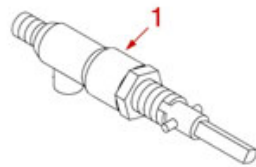

CERAMIC WATER-STEAM TAP

BRASILIA

Position	LF code no.	Description
10	1348216	CLASP $\varnothing$ 2x16 mm
11	1186661	FLAT TEFLON GASKET $\varnothing$ 13x15.5x1 mm
12	1186611	O-RING 02025 RED SILICONE
13	1186833	O-RING 03100 EPDM
18	3349322	NICHEL-PLATED FITTING $\varnothing$ 1/8"M-3/8"M
19	1186067	ROUND COPPER GASKET $\varnothing$ 23x17x3 mm
19	3186434	O-RING 0121 EPDM
20	1250151	SPRING $\varnothing$ 12x15 mm FOR STEAM PIPE
21	1186670	STEAM PIPE BUSHING $\varnothing$ 12x5 mm
23	3060608	O-RING O3050 EPDM
24	1349064	NUT 3/8" FOR WATER STEAM PIPE
25	1186065	FLAT GASKET $\varnothing$ 12x10x1 mm TEFLON
26	1449332	WATER PIPE NOZZLE
27	1186066	FLAT GASKET $\varnothing$ 21x15x3 mm EPDM
28	1449018	WATER PIPE NOZZLE
31	1449020	STEAM NOZZLE
34	1186668	WATER/STEAM PIPE BUSHING $\varnothing$ 12x5 mm
36	1449344	STEAM PIPE COMPLETE
37	1186080	STEAM PIPE CLIP $\varnothing$ 10 mm