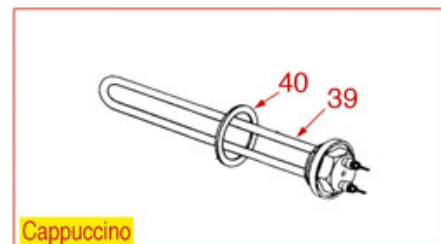

BOILER CENTURY-GRADISCA-PORTOFINO

BRASILIA

Position	LF code no.	Description
1	1523003	BOILER VALVE $\varnothing$ 3/8"M
1	1523536	BOILER VALVE $\varnothing$ 3/8" M AUTO-CERTIFIED
2	1186067	ROUND COPPER GASKET $\varnothing$ 23x17x3 mm
12	1349014	BOILER FITTING $\varnothing$ 1/2"M-1/2"M
13	1341001	LEVEL PROBE $\varnothing$ 1/4"M-125 mm
14	1186047	ROUND COPPER GASKET $\varnothing$ 28x22x3 mm
16	1186618	BOILER GASKET $\varnothing$ 142x130x3 mm
22	1184009	STAINLESS STEEL M8x25 mm STUD
23	1444531	CONTACT THERMOSTAT 135°C
26	1186048	ROUND COPPER GASKET $\varnothing$ 19x13x2.7 mm
32	1186634	TRIANGULAR GASKET FOR HEATING ELEMENT
33	1755002	HEATING ELEMENT 3500W 230V
33	1755003	HEATING ELEMENT 5000W 230V
33	1755005	HEATING ELEMENT 6500W 230V
33	1755217	HEATING ELEMENT 4500W 230/380V
33	1755330	HEATING ELEMENT 1800W 230V
33	1755331	HEATING ELEMENT 3000W 230V
33	1755332	HEATING ELEMENT 4000W 230V
33	1755333	HEATING ELEMENT 5000W 230V
33	1755337	HEATING ELEMENT 3000W 380V
33	1755338	HEATING ELEMENT 4000W 380V
34	1755134	HEATING ELEMENT 2400W 230V
34	1755336	HEATING ELEMENT 1800W 230V
34	1755633	HEATING ELEMENT 1800W 110V
34	1755634	HEATING ELEMENT 2400W 110V
36	1186623	TEFLON FLAT GASKET $\varnothing$ 53x42x3 mm
37	1755342	HEATING ELEMENT 3200W 220V
38	3186606	O-RING 0144 EPDM
39	1755637	HEATING ELEMENT 1400W 110V