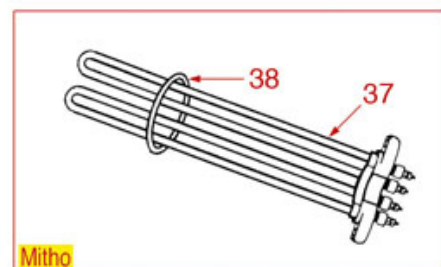

BOILER CENTURY-GRADISCA-PORTOFINO

BRASILIA

Position	LF code no.	Description
1	1523003	BOILER VALVE $\varnothing$ 3/8"M
1	1523536	BOILER VALVE $\varnothing$ 3/8" M AUTO-CERTIFIED
2	1186067	ROUND COPPER GASKET $\varnothing$ 23x17x3 mm
12	1349014	BOILER FITTING $\varnothing$ 1/2"M-1/2"M
13	1341001	LEVEL PROBE $\varnothing$ 1/4"M-125 mm
14	1186047	ROUND COPPER GASKET $\varnothing$ 28x22x3 mm
16	1186618	BOILER GASKET $\varnothing$ 142x130x3 mm
22	1184009	STAINLESS STEEL M8x25 mm STUD
23	1444531	CONTACT THERMOSTAT 135°C
26	1186048	ROUND COPPER GASKET $\varnothing$ 19x13x2.7 mm
32	1186634	TRIANGULAR GASKET FOR HEATING ELEMENT
33	1755002	HEATING ELEMENT 3500W 230V
33	1755003	HEATING ELEMENT 5000W 230V
33	1755005	HEATING ELEMENT 6500W 230V
33	1755217	HEATING ELEMENT 4500W 230/380V
33	1755330	HEATING ELEMENT 1800W 230V
33	1755331	HEATING ELEMENT 3000W 230V
33	1755332	HEATING ELEMENT 4000W 230V
33	1755333	HEATING ELEMENT 5000W 230V
33	1755337	HEATING ELEMENT 3000W 380V
33	1755338	HEATING ELEMENT 4000W 380V
34	1755134	HEATING ELEMENT 2400W 230V
34	1755336	HEATING ELEMENT 1800W 230V
34	1755633	HEATING ELEMENT 1800W 110V
34	1755634	HEATING ELEMENT 2400W 110V
36	1186623	TEFLON FLAT GASKET $\varnothing$ 53x42x3 mm
37	1755342	HEATING ELEMENT 3200W 220V
38	3186606	O-RING 0144 EPDM
39	1755637	HEATING ELEMENT 1400W 110V