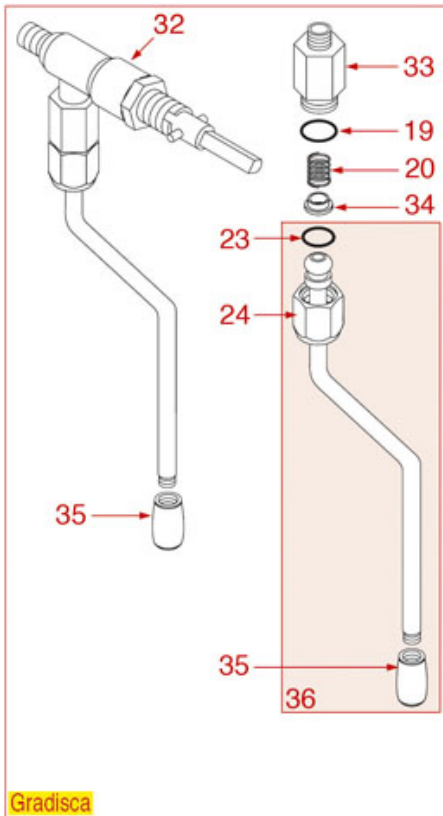

CERAMIC WATER-STEAM TAP

BRASILIA

Position	LF code no.	Description
2	1348334	ARTICULATION SCREW
4	1186602	CONICAL TEFLON SEAL \varnothing 14.5x10x5 mm
13	1348216	CLASP \varnothing 2x16 mm
14	1186661	FLAT TEFLON GASKET \varnothing 13x15.5x1 mm
15	1186611	O-RING 02025 RED SILICONE
16	1186833	O-RING 03100 EPDM
22	1186065	FLAT GASKET \varnothing 12x10x1 mm TEFLON
23	1449332	WATER PIPE NOZZLE
24	1186066	FLAT GASKET \varnothing 21x15x3 mm EPDM
25	1449018	WATER PIPE NOZZLE
26	1449343	COMPLETE WATER PIPE
28	1449335	STEAM PIPE COMPLETE
29	1449331	WATER PIPE
30	1449020	STEAM NOZZLE
31	1449335	STEAM PIPE COMPLETE
34	1186080	STEAM PIPE CLIP \varnothing 10 mm

CERAMIC WATER-STEAM TAP

BRASILIA

Position	LF code no.	Description
10	1348216	CLASP \varnothing 2x16 mm
11	1186661	FLAT TEFLON GASKET \varnothing 13x15.5x1 mm
12	1186611	O-RING 02025 RED SILICONE
13	1186833	O-RING 03100 EPDM
18	3349322	NICHEL-PLATED FITTING \varnothing 1/8"M-3/8"M
19	1186067	ROUND COPPER GASKET \varnothing 23x17x3 mm
19	3186434	O-RING 0121 EPDM
20	1250151	SPRING \varnothing 12x15 mm FOR STEAM PIPE
21	1186670	STEAM PIPE BUSHING \varnothing 12x5 mm
23	3060608	O-RING O3050 EPDM
24	1349064	NUT 3/8" FOR WATER STEAM PIPE
25	1186065	FLAT GASKET \varnothing 12x10x1 mm TEFLON
26	1449332	WATER PIPE NOZZLE
27	1186066	FLAT GASKET \varnothing 21x15x3 mm EPDM
28	1449018	WATER PIPE NOZZLE
31	1449020	STEAM NOZZLE
34	1186668	WATER/STEAM PIPE BUSHING \varnothing 12x5 mm
36	1449344	STEAM PIPE COMPLETE
37	1186080	STEAM PIPE CLIP \varnothing 10 mm