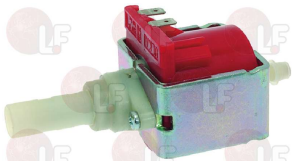

BRASILIA 00606.4.00.08

1122738 VIBRATORY PUMP EP5 48W 24V 50/60Hz
fittings $\varnothing$ 1/8" - $\varnothing$ 6 mm
pressure max 15 bar
water temperature max 20°C
integrated diode (1N 4007P)
lead connector 6.3x0.8 mm