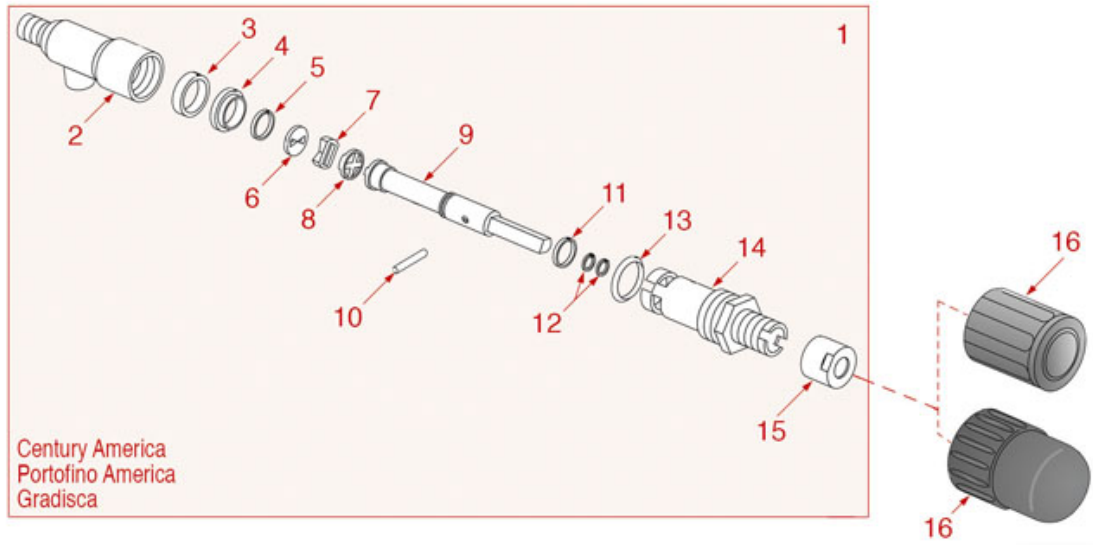

CERAMIC WATER-STEAM TAP

BRASILIA

Position	LF code no.	Description
10	1348216	CLASP $\varnothing$ 2x16 mm
11	1186661	FLAT TEFLON GASKET $\varnothing$ 13x15.5x1 mm
12	1186611	O-RING 02025 RED SILICONE
13	1186833	O-RING 03100 EPDM
18	3349322	NICHEL-PLATED FITTING $\varnothing$ 1/8"M-3/8"M
19	1186067	ROUND COPPER GASKET $\varnothing$ 23x17x3 mm
19	3186434	O-RING 0121 EPDM
20	1250151	SPRING $\varnothing$ 12x15 mm FOR STEAM PIPE
21	1186670	STEAM PIPE BUSHING $\varnothing$ 12x5 mm
23	3060608	O-RING O3050 EPDM
24	1349064	NUT 3/8" FOR WATER STEAM PIPE
25	1186065	FLAT GASKET $\varnothing$ 12x10x1 mm TEFLON
26	1449332	WATER PIPE NOZZLE
27	1186066	FLAT GASKET $\varnothing$ 21x15x3 mm EPDM
28	1449018	WATER PIPE NOZZLE
31	1449020	STEAM NOZZLE
34	1186668	WATER/STEAM PIPE BUSHING $\varnothing$ 12x5 mm
36	1449344	STEAM PIPE COMPLETE
37	1186080	STEAM PIPE CLIP $\varnothing$ 10 mm