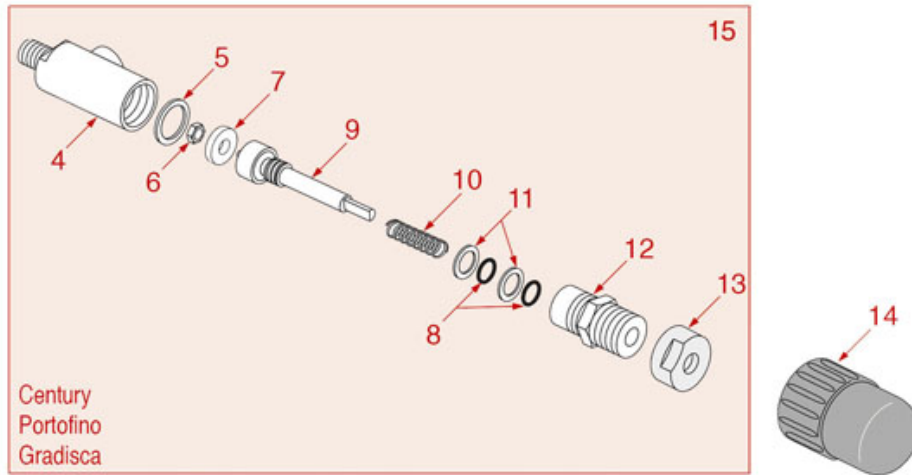

WATER-STEAM TAP WITH RUBBER SEAL

BRASILIA

Position	LF code no.	Description
1	1348334	ARTICULATION SCREW
3	1186602	CONICAL TEFLON SEAL $\varnothing$ 14.5x10x5 mm
4	1348019	TAP BODY WITH RUBBER SEALING
5	1186044	COPPER FLAT GASKET $\varnothing$ 24x20x1 mm
6	1348025	BRASS NUT M3
7	1186311	NBR FLAT GASKET $\varnothing$ 13x4x4 mm
8	1186556	O-RING R6 EPDM
10	1250074	SPRING $\varnothing$ 10.5x27 mm
15	1348356	RUBBER SEAL TAP 2000
16	1186065	FLAT GASKET $\varnothing$ 12x10x1 mm TEFLON
17	1449332	WATER PIPE NOZZLE
18	1449018	WATER PIPE NOZZLE
19	1186066	FLAT GASKET $\varnothing$ 21x15x3 mm EPDM
20	1449331	WATER PIPE
21	1449020	STEAM NOZZLE
23	1186080	STEAM PIPE CLIP $\varnothing$ 10 mm
24	1449335	STEAM PIPE COMPLETE
29	3349322	NICHEL-PLATED FITTING $\varnothing$ 1/8"M-3/8"M
30	1186067	ROUND COPPER GASKET $\varnothing$ 23x17x3 mm
31	1250151	SPRING $\varnothing$ 12x15 mm FOR STEAM PIPE
32	1186670	STEAM PIPE BUSHING $\varnothing$ 12x5 mm
33	3060608	O-RING O3050 EPDM
34	1349064	NUT 3/8" FOR WATER STEAM PIPE
35	1449012	COMPLETE WATER PIPE