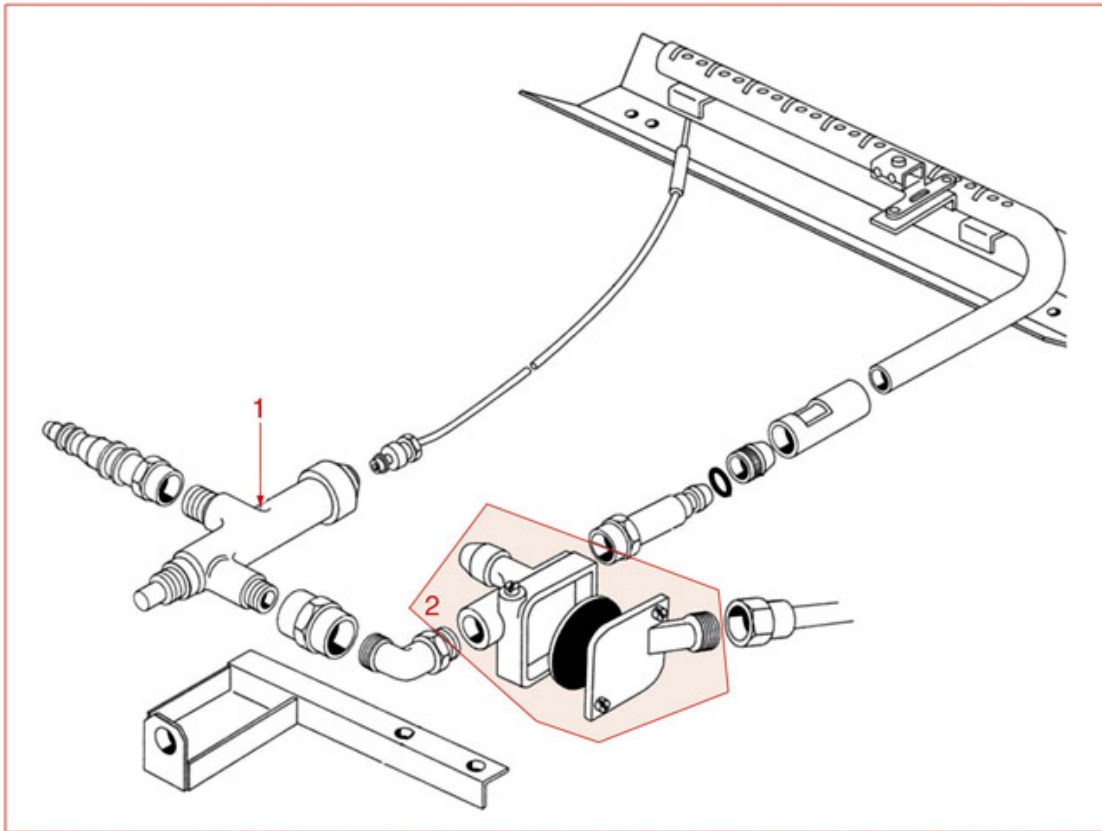

GAS SYSTEM

BRASILIA

Position	LF code no.	Description
1	3523002	VALVE M1 $\varnothing$ 1/4"MM
1	3523006	NUT M12x1 FOR M1 VALVE
1	3523007	RING NUT M12x1 FOR M1 VALVE
1	3523052	VALVE M1 $\varnothing$ 3/8"MM
4	3440011	SLOTTED FITTING M9x1
5	3440027	THERMOCOUPLE SIT M8x1 32 cm
5	3440028	THERMOCOUPLE SIT M8x1 60 cm
5	3440053	THERMOCOUPLE SIT M8x1 60 cm THREAD M8x1