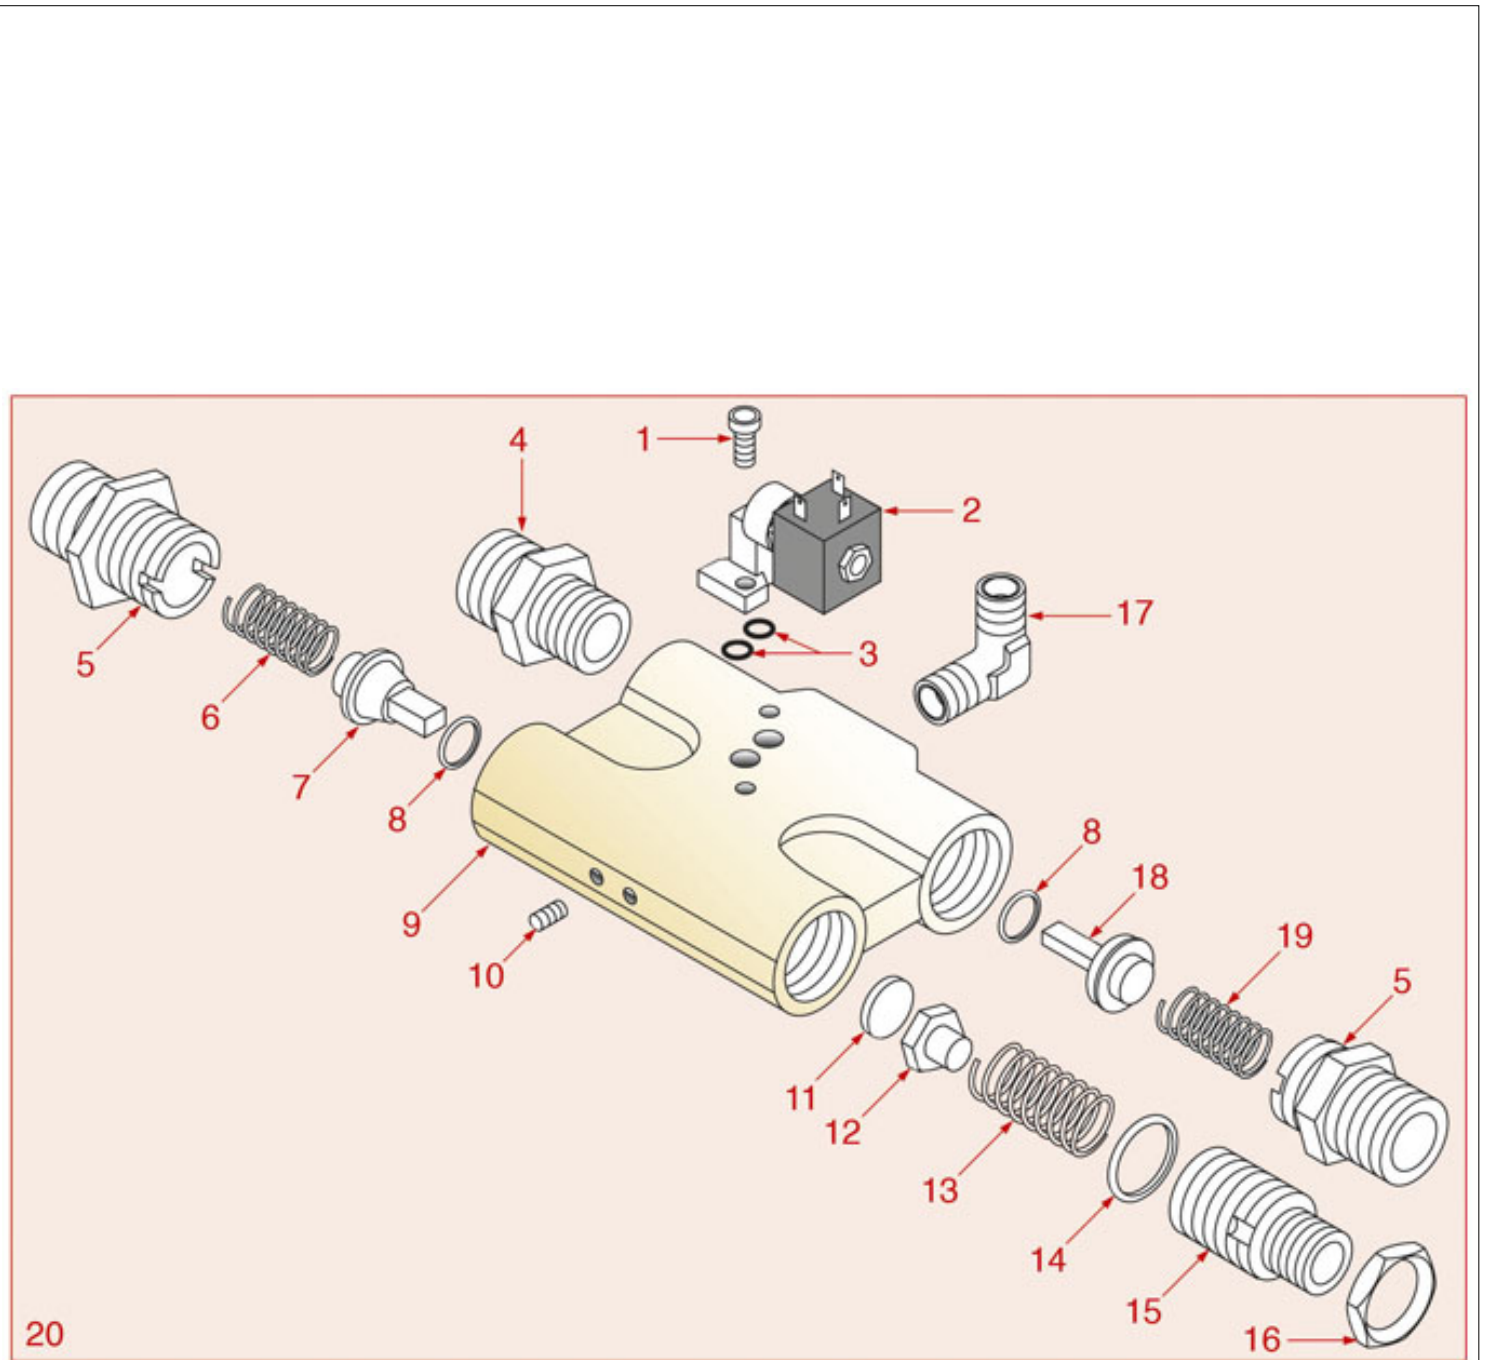

VALVE GROUP MIGNON

BF0901

BRASILIA

Position	LF code no.	Description
2	1120340	2-WAY SOLENOID VALVE OLAB 230V 50Hz
3	1186611	O-RING 02025 RED SILICONE
3	1186612	O-RING 02025 VITON
4	1349055	STRAIGHT FITTING 1/4"-3/8"
6	1250201	NON-RETURN VALVE SPRING $\varnothing$ 8x20 mm
7	1523539	SQUARE NON-RETURN VALVE
8	1186411	O-RING 02031 EPDM
11	1186412	BLIND GASKET $\varnothing$ 11x4 mm EPDM
13	1250203	SPRING $\varnothing$ 11x30 mm
14	1186414	O-RING 0119 EPDM
15	1349062	EXPANSION VALVE FITTING
16	1349054	EXPANSION VALVE NUT 3/8"
17	1349013	L-FITTING $\varnothing$ 1/8"M-1/8"M NICKEL-PLATED
18	1523401	SQUARE NON-RETURN VALVE
19	1250202	NON-RETURN VALVE SPRING $\varnothing$ 8x30 mm