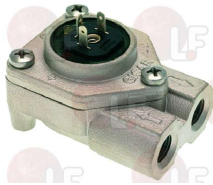

Suitable for:

BRASILIA

1349149 NUT $\varnothing$ 3/8" HOLE $\varnothing$ 12.5 mm
height 16,7 mm - nut 20 mm

BRASILIA 99138

Suitable for:

1349055 STRAIGHT FITTING 1/4"-3/8"

BRASILIA 00069.0.00.04

1348024 TOP FITTING

BRASILIA 00161.0.00.04

1349006 TOP FITTING

BRASILIA 00132.0.00.04

Flowmeters

1455031 FLOWMETER GICAR
connection $\varnothing$ 1/8" FF
for Coffee machine (CIMBALI) M15 - M20 - M27 - M30
for Coffee machine (FAEMA) COMPACT - DUEA
EXPRESS - E92

BRASILIA 08729.2.00.08

BRASILIA 16054.2.00.08

1455032 IMPELLER GICAR
for Coffee machine (AZKOYEN) AZ04 - BRAVO - VIENNA
for Coffee machine (BEZZERA) ELLISSE
for Coffee machine (CIMBALI) M15 - M20 - M27 - M30
for Coffee machine (EXPOBAR) EXPRESSO
MINICOMPACT - MONROC - OFFICE
for Coffee machine (FAEMA) COMPACT - DUEA
EXPRESS - E92

BRASILIA

3455333 VOLUMETRIC FLOWMETER COVER
for Coffee machine (AZKOYEN) AZ04 - BRAVO - VIENNA
for Coffee machine (BEZZERA) ELLISSE
for Coffee machine (CIMBALI) M15 - M20 - M27 - M30
for Coffee machine (EXPOBAR) EXPRESSO
MINICOMPACT - MONROC - OFFICE
for Coffee machine (FAEMA) COMPACT - DUEA
EXPRESS - E92

BRASILIA