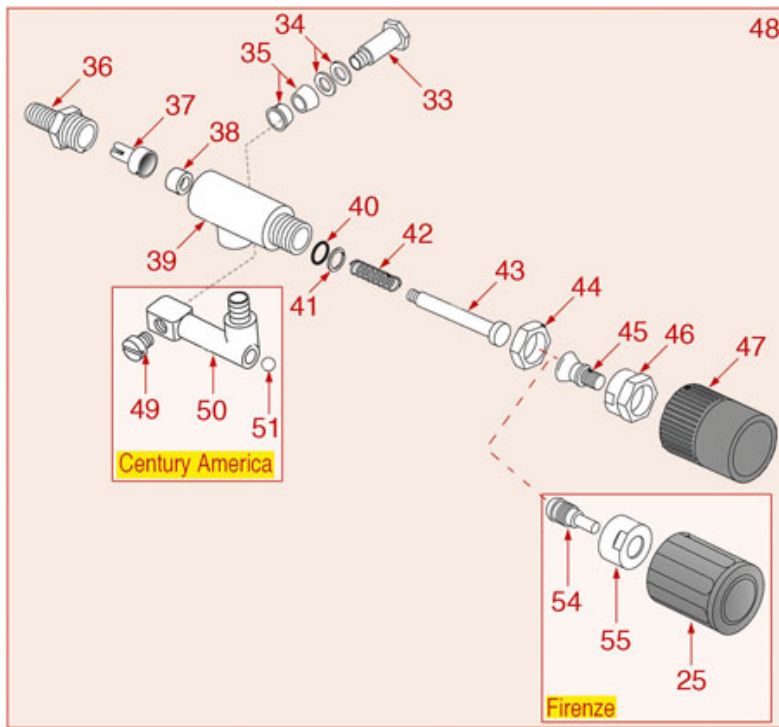

TAP CLUB-LADY-BAR-AMERICA

BRASILIA

Position	LF code no.	Description
2	1348034	TAP ASSEMBLY CLUB
3	1348021	TAP BODY LADY
5	1186411	O-RING 02031 EPDM
7	1348024	TOP FITTING
10	1348330	BAR TAP ASSEMBLY
11	1349012	INLET FITTING
12	1250005	SPRING $\varnothing$ 12,5x28 mm
13	1186117	TEFLON FLAT GASKET $\varnothing$ 26x21x2 mm
15	1186161	FLAT EPDM GASKET $\varnothing$ 13x4x4 mm
16	1348053	TAP BODY
19	1186117	TEFLON FLAT GASKET $\varnothing$ 26x21x2 mm
20	1349006	TOP FITTING
21	1186057	FLAT EPDM GASKET $\varnothing$ 15.3x7.7x4 mm
23	1250521	SPRING $\varnothing$ 15x17 mm
26	1449331	WATER PIPE
27	1186065	FLAT GASKET $\varnothing$ 12x10x1 mm TEFLON
28	1449332	WATER PIPE NOZZLE
29	1449018	WATER PIPE NOZZLE
30	1186066	FLAT GASKET $\varnothing$ 21x15x3 mm EPDM
31	1449335	STEAM PIPE COMPLETE
32	1449020	STEAM NOZZLE
33	1348334	ARTICULATION SCREW
35	1186602	CONICAL TEFLON SEAL $\varnothing$ 14.5x10x5 mm
38	1186423	EPDM FLAT GASKET $\varnothing$ 11x4x4 mm
40	1186421	O-RING 02018 EPDM
41	1186426	INLET TAP WASHER
44	1349054	EXPANSION VALVE NUT 3/8"
46	1348344	CHROMIUM-PLATED NUT 3/8
50	1449015	FITTING FOR EXTENSION
51	1323003	STAINLESS STEEL BALL $\varnothing$ 8 mm
52	1449335	STEAM PIPE COMPLETE
53	1449343	COMPLETE WATER PIPE
54	1348348	TAP SWITCHING PIN