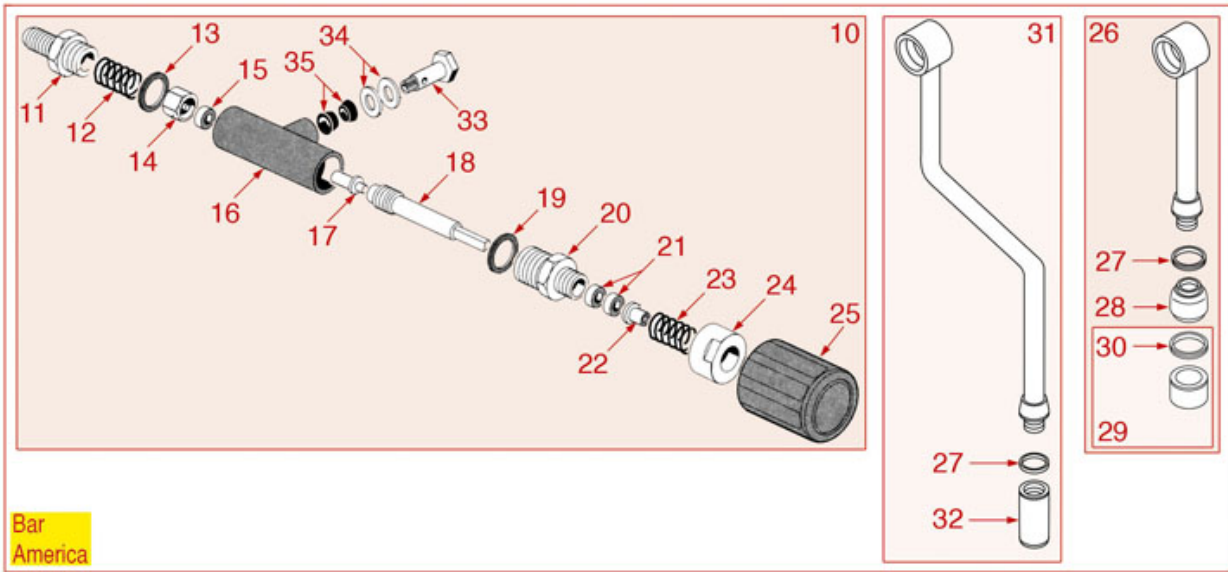

TAP CLUB-LADY-BAR-AMERICA

BRASILIA

Position	LF code no.	Description
2	1348034	TAP ASSEMBLY CLUB
3	1348021	TAP BODY LADY
5	1186411	O-RING 02031 EPDM
7	1348024	TOP FITTING
10	1348330	BAR TAP ASSEMBLY
11	1349012	INLET FITTING
12	1250005	SPRING $\varnothing$ 12,5x28 mm
13	1186117	TEFLON FLAT GASKET $\varnothing$ 26x21x2 mm
15	1186161	FLAT EPDM GASKET $\varnothing$ 13x4x4 mm
16	1348053	TAP BODY
19	1186117	TEFLON FLAT GASKET $\varnothing$ 26x21x2 mm
20	1349006	TOP FITTING
21	1186057	FLAT EPDM GASKET $\varnothing$ 15.3x7.7x4 mm
23	1250521	SPRING $\varnothing$ 15x17 mm
26	1449331	WATER PIPE
27	1186065	FLAT GASKET $\varnothing$ 12x10x1 mm TEFLON
28	1449332	WATER PIPE NOZZLE
29	1449018	WATER PIPE NOZZLE
30	1186066	FLAT GASKET $\varnothing$ 21x15x3 mm EPDM
31	1449335	STEAM PIPE COMPLETE
32	1449020	STEAM NOZZLE
33	1348334	ARTICULATION SCREW
35	1186602	CONICAL TEFLON SEAL $\varnothing$ 14.5x10x5 mm
38	1186423	EPDM FLAT GASKET $\varnothing$ 11x4x4 mm
40	1186421	O-RING 02018 EPDM
41	1186426	INLET TAP WASHER
44	1349054	EXPANSION VALVE NUT 3/8"
46	1348344	CHROMIUM-PLATED NUT 3/8
50	1449015	FITTING FOR EXTENSION
51	1323003	STAINLESS STEEL BALL $\varnothing$ 8 mm
52	1449335	STEAM PIPE COMPLETE
53	1449343	COMPLETE WATER PIPE
54	1348348	TAP SWITCHING PIN