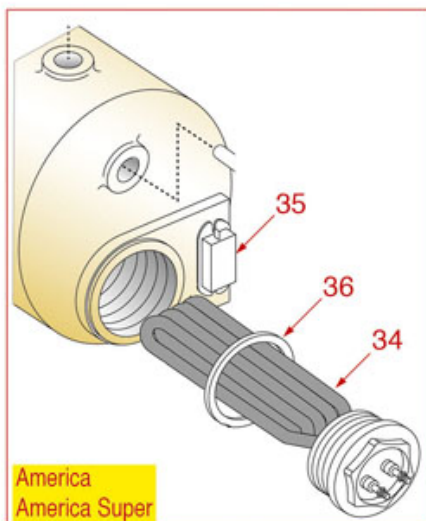

BOILER CENTURY-GRADISCA-PORTOFINO

BRASILIA

Position	LF code no.	Description
1	1523003	BOILER VALVE $\varnothing$ 3/8"M
1	1523536	BOILER VALVE $\varnothing$ 3/8" M AUTO-CERTIFIED
2	1186067	ROUND COPPER GASKET $\varnothing$ 23x17x3 mm
12	1349014	BOILER FITTING $\varnothing$ 1/2"M-1/2"M
13	1341001	LEVEL PROBE $\varnothing$ 1/4"M-125 mm
14	1186047	ROUND COPPER GASKET $\varnothing$ 28x22x3 mm
16	1186618	BOILER GASKET $\varnothing$ 142x130x3 mm
22	1184009	STAINLESS STEEL M8x25 mm STUD
23	1444531	CONTACT THERMOSTAT 135°C
26	1186048	ROUND COPPER GASKET $\varnothing$ 19x13x2.7 mm
32	1186634	TRIANGULAR GASKET FOR HEATING ELEMENT
33	1755002	HEATING ELEMENT 3500W 230V
33	1755003	HEATING ELEMENT 5000W 230V
33	1755005	HEATING ELEMENT 6500W 230V
33	1755217	HEATING ELEMENT 4500W 230/380V
33	1755330	HEATING ELEMENT 1800W 230V
33	1755331	HEATING ELEMENT 3000W 230V
33	1755332	HEATING ELEMENT 4000W 230V
33	1755333	HEATING ELEMENT 5000W 230V
33	1755337	HEATING ELEMENT 3000W 380V
33	1755338	HEATING ELEMENT 4000W 380V
34	1755134	HEATING ELEMENT 2400W 230V
34	1755336	HEATING ELEMENT 1800W 230V
34	1755633	HEATING ELEMENT 1800W 110V
34	1755634	HEATING ELEMENT 2400W 110V
36	1186623	TEFLON FLAT GASKET $\varnothing$ 53x42x3 mm
37	1755342	HEATING ELEMENT 3200W 220V
38	3186606	O-RING 0144 EPDM
39	1755637	HEATING ELEMENT 1400W 110V