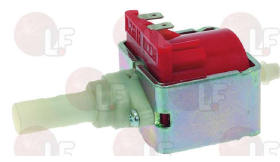

BRASILIA 08731.4.00.08