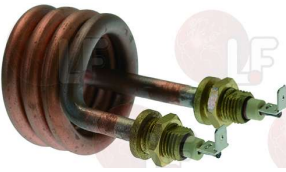

- 1755638 HEATING ELEMENT 1200W 110V**
 immersed length 68 mm - 2 poles
 ø 55 mm - fittings ø 1/4"
 for Coffee machine (BRASILIA) CLUB - LADY

BRASILIA 00626.2.00.08

- 1755340 HEATING ELEMENT 1200W 220V**
 immersed length 68 mm - 2 poles
 ø 55 mm - fittings ø 1/4"
 for Coffee machine (BRASILIA) CLUB - LADY
 for Coffee machine (ELEKTRA) MINIVERTICALE