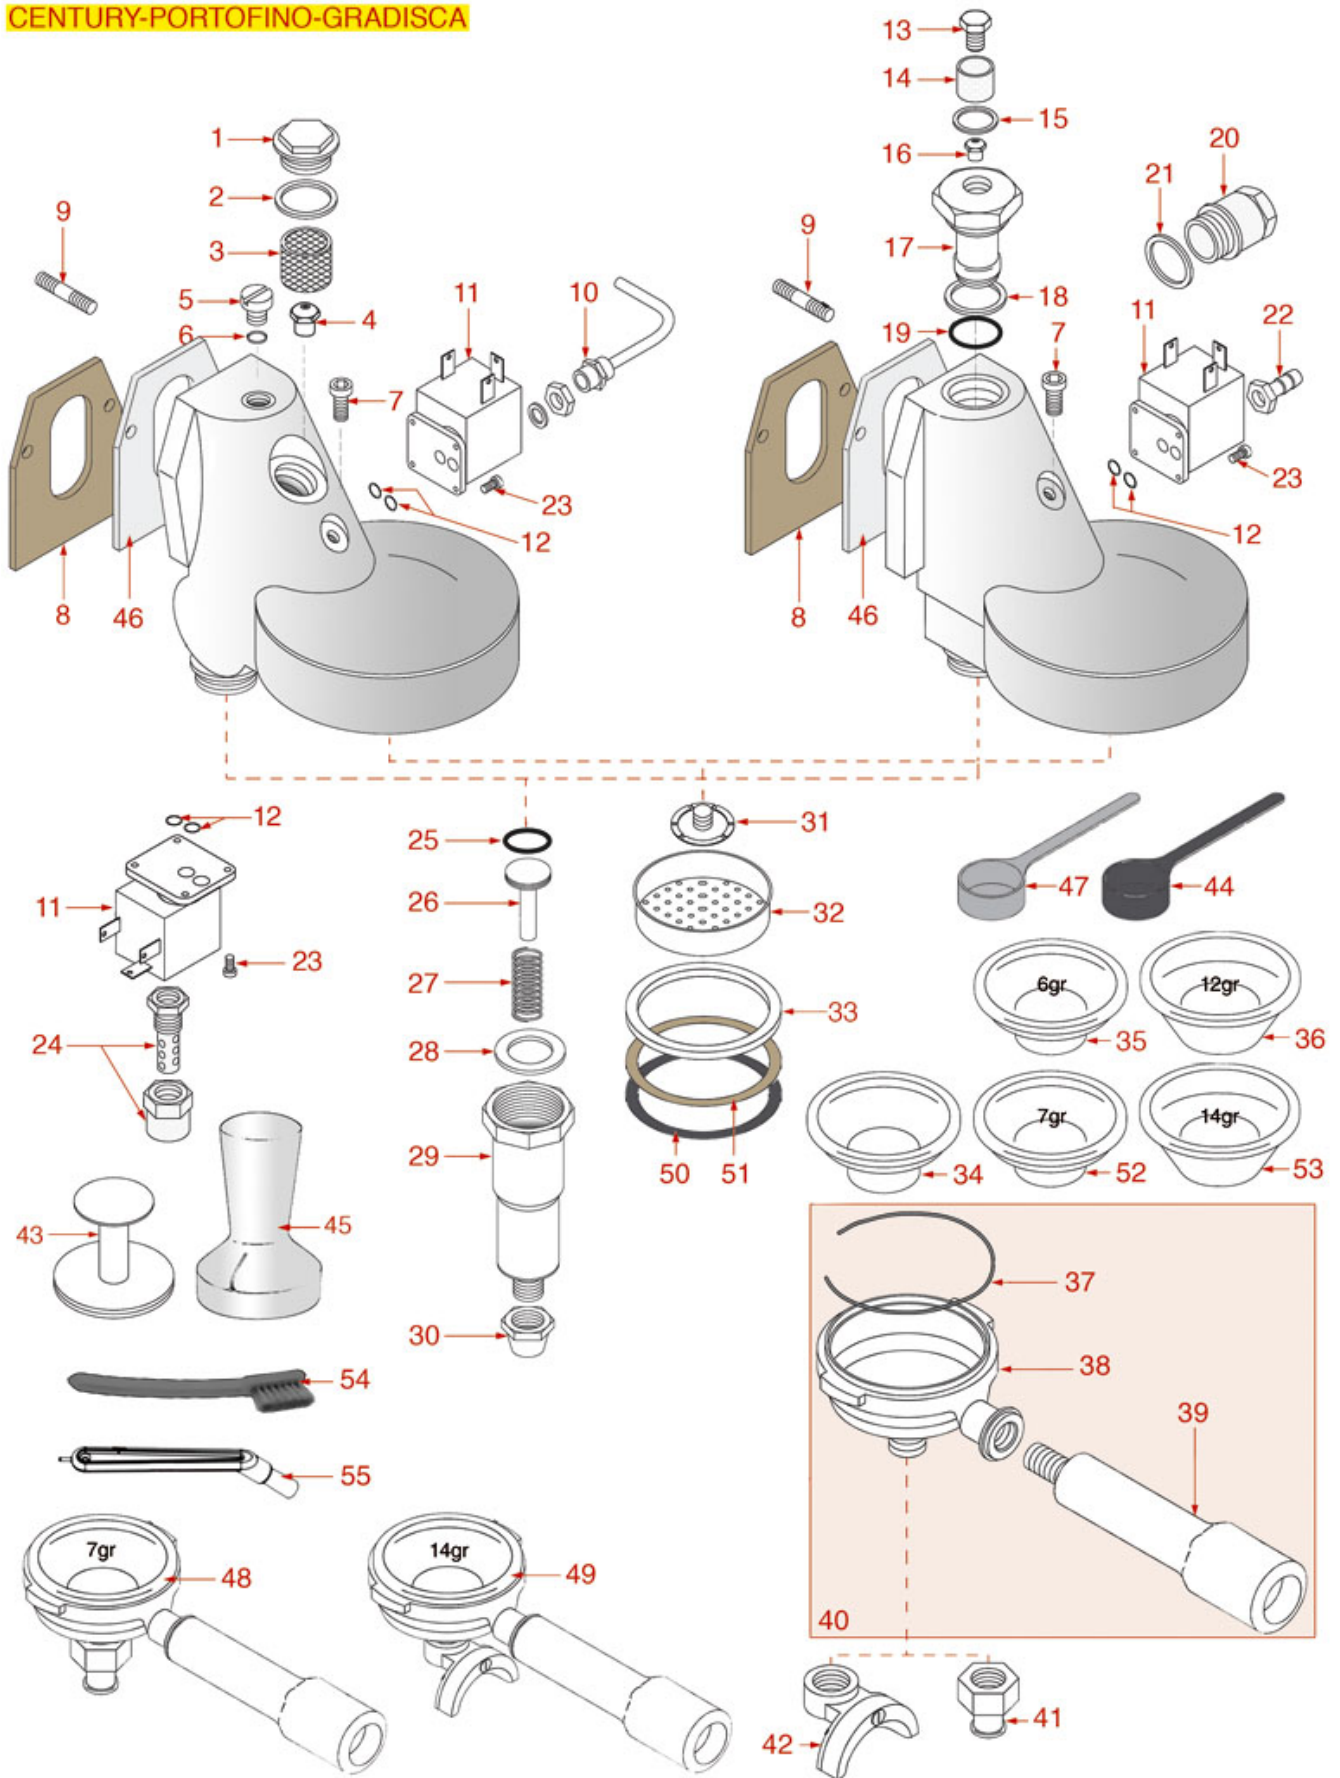

GROUP CENTURY-PORTOFINO-GRADISCA

CENTURY-PORTOFINO-GRADISCA

BF0401

BRASILIA

Position	LF code no.	Description
1	1439003	CAP ø 18 mm FOR BREW GROUP
2	1186414	O-RING 0119 EPDM
3	1160501	WATER FILTER ø 14x10x12 mm
4	1500530	NOZZLE M5x1 HOLE ø 0.75 mm
5	1439013	CAP ø 1/4" M FOR BREW GROUP
6	1186079	FLAT TEFLON GASKET ø 17x13x3 mm
7	1184010	STAINLESS STEEL SCREW M6x10 UNI 9327
8	1186384	COFFEE GROUP GASKET 80x70x2 mm
9	1184009	STAINLESS STEEL M8x25 mm STUD
11	1120006	3-WAY SOLENOID VALVE ASSY 230V 50H
11	1120330	3-WAY SOLENOID VALVE LUCIFER 240V 50Hz
11	1120332	COIL LUCIFER/PARKER 220/240V 9W 50Hz
11	1120334	3-WAY MECHANICAL COMPONENT LUCIFER
11	1120339	3-WAY MECHANICAL COMPONENT PARKER
11	1120351	3-WAY SOLENOID VALVE PARKER 230V 50/60Hz
11	3120032	COIL PARKER ZB09 9W 220/240V 50/60Hz
12	1186611	O-RING 02025 RED SILICONE
12	1186612	O-RING 02025 VITON
13	1439001	CAP ø 16 mm FOR BREW GROUP
14	1160517	WATER FILTER ø 8.5x22 mm
15	1186326	TEFLON FLAT GASKET ø 22x16x2 mm
16	1501522	NOZZLE M6x1 HOLE ø 0,75 mm
17	1027016	UPPER CHROMIUM-PLATED SLEEVE
18	1186328	TEFLON FLAT GASKET ø 35x30x2 mm
19	3186183	O-RING 0128 EPDM
20	1439011	CHROMIUM-PLATED SIDE CAP
21	1186328	TEFLON FLAT GASKET ø 35x30x2 mm
22	1449349	DRAIN FITTING ø 1/8" Fx6 mm
23	1455034	S/S SCREW T.C.C.E.I M4x10 UNI 5931
24	1349007	DRAIN CHROMIUM-PLATED FITTING
25	1186356	O-RING 03075 EPDM
26	1324024	INFUSER SPINDLE
27	1250548	INFUSION SPRING ø 11x58 mm
28	1186328	TEFLON FLAT GASKET ø 35x30x2 mm
29	1027018	OUTLET CHROMIUM-PLATED SLEEVE
31	1501561	GROUP SPRAY NOZZLE ø 30 mm M10x1
32	1081016	SHOWER SCREEN ø 60 mm
32	1081116	SHOWER SCREEN ø 60 mm
32	1081516	SHOWER ø 60 mm
33	1186061	FILTER HOLDER GASKET ø 72.5x57x8 mm
33	1186622	FILTER HOLDER GASKET ø 71x56x8 mm
33	1186678	FILTER HOLDER GASKET ø 72x56x8.5 mm
34	1160339	BLIND FILTER
35	1160251	1 CUP FILTER 6 g
36	1160252	2-CUP FILTER 12 GRAMS
37	1250101	FILTER BLOCKING SPRING ø 1,00 mm INOX
38	1165022	FILTER HOLDER COFFEE MACHINES
39	1241501	FILTER HOLDER HANDLE M12
40	1165003	FILTER HOLDER ASSEMBLY BRASILIA
41	1022501	SINGLE SPOUT ø 3/8"
41	1022503	STRAIGHT SINGLE SPOUT ø 3/8"
42	1022502	DOUBLE SPOUT ø 3/8"
43	1385002	NYLON COFFEE TAMPER ø 50/57 mm
44	1069001	PLASTIC MEASURING SPOON 20 ml
45	1385053	ANODISED ALUMINUM TAMPER ø 58 mm
46	1186508	COFFEE GROUP GASKET 77x73x2 mm
47	1069002	STAINLESS STEEL MEASURING SPOON 20 ml
50	1190002	RUBBER SEAL ø 73x59x1 mm EPDM
51	1190001	PAPER SEAL ø 73x59x0.8 mm
52	1160335	1 CUP FILTER 7 g
53	1160337	2-CUP FILTER 14 GRAMS
54	1384002	BRUSH FOR MAINTENANCE
55	1384001	BRUSH FOR COFFEE SHOWER