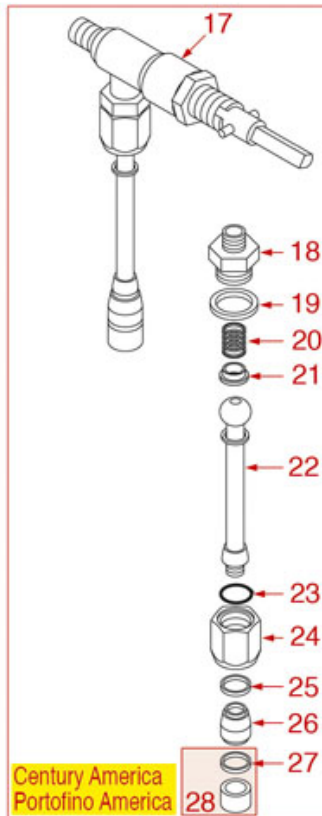

CERAMIC WATER-STEAM TAP

BRASILIA

Position	LF code no.	Description
2	1348334	ARTICULATION SCREW
4	1186602	CONICAL TEFLON SEAL \varnothing 14.5x10x5 mm
13	1348216	CLASP \varnothing 2x16 mm
14	1186661	FLAT TEFLON GASKET \varnothing 13x15.5x1 mm
15	1186611	O-RING 02025 RED SILICONE
16	1186833	O-RING 03100 EPDM
22	1186065	FLAT GASKET \varnothing 12x10x1 mm TEFLON
23	1449332	WATER PIPE NOZZLE
24	1186066	FLAT GASKET \varnothing 21x15x3 mm EPDM
25	1449018	WATER PIPE NOZZLE
26	1449343	COMPLETE WATER PIPE
28	1449335	STEAM PIPE COMPLETE
29	1449331	WATER PIPE
30	1449020	STEAM NOZZLE
31	1449335	STEAM PIPE COMPLETE
34	1186080	STEAM PIPE CLIP \varnothing 10 mm

CERAMIC WATER-STEAM TAP

BRASILIA

Position	LF code no.	Description
10	1348216	CLASP \varnothing 2x16 mm
11	1186661	FLAT TEFLON GASKET \varnothing 13x15.5x1 mm
12	1186611	O-RING 02025 RED SILICONE
13	1186833	O-RING 03100 EPDM
18	3349322	NICHEL-PLATED FITTING \varnothing 1/8"M-3/8"M
19	1186067	ROUND COPPER GASKET \varnothing 23x17x3 mm
19	3186434	O-RING 0121 EPDM
20	1250151	SPRING \varnothing 12x15 mm FOR STEAM PIPE
21	1186670	STEAM PIPE BUSHING \varnothing 12x5 mm
23	3060608	O-RING O3050 EPDM
24	1349064	NUT 3/8" FOR WATER STEAM PIPE
25	1186065	FLAT GASKET \varnothing 12x10x1 mm TEFLON
26	1449332	WATER PIPE NOZZLE
27	1186066	FLAT GASKET \varnothing 21x15x3 mm EPDM
28	1449018	WATER PIPE NOZZLE
31	1449020	STEAM NOZZLE
34	1186668	WATER/STEAM PIPE BUSHING \varnothing 12x5 mm
36	1449344	STEAM PIPE COMPLETE
37	1186080	STEAM PIPE CLIP \varnothing 10 mm