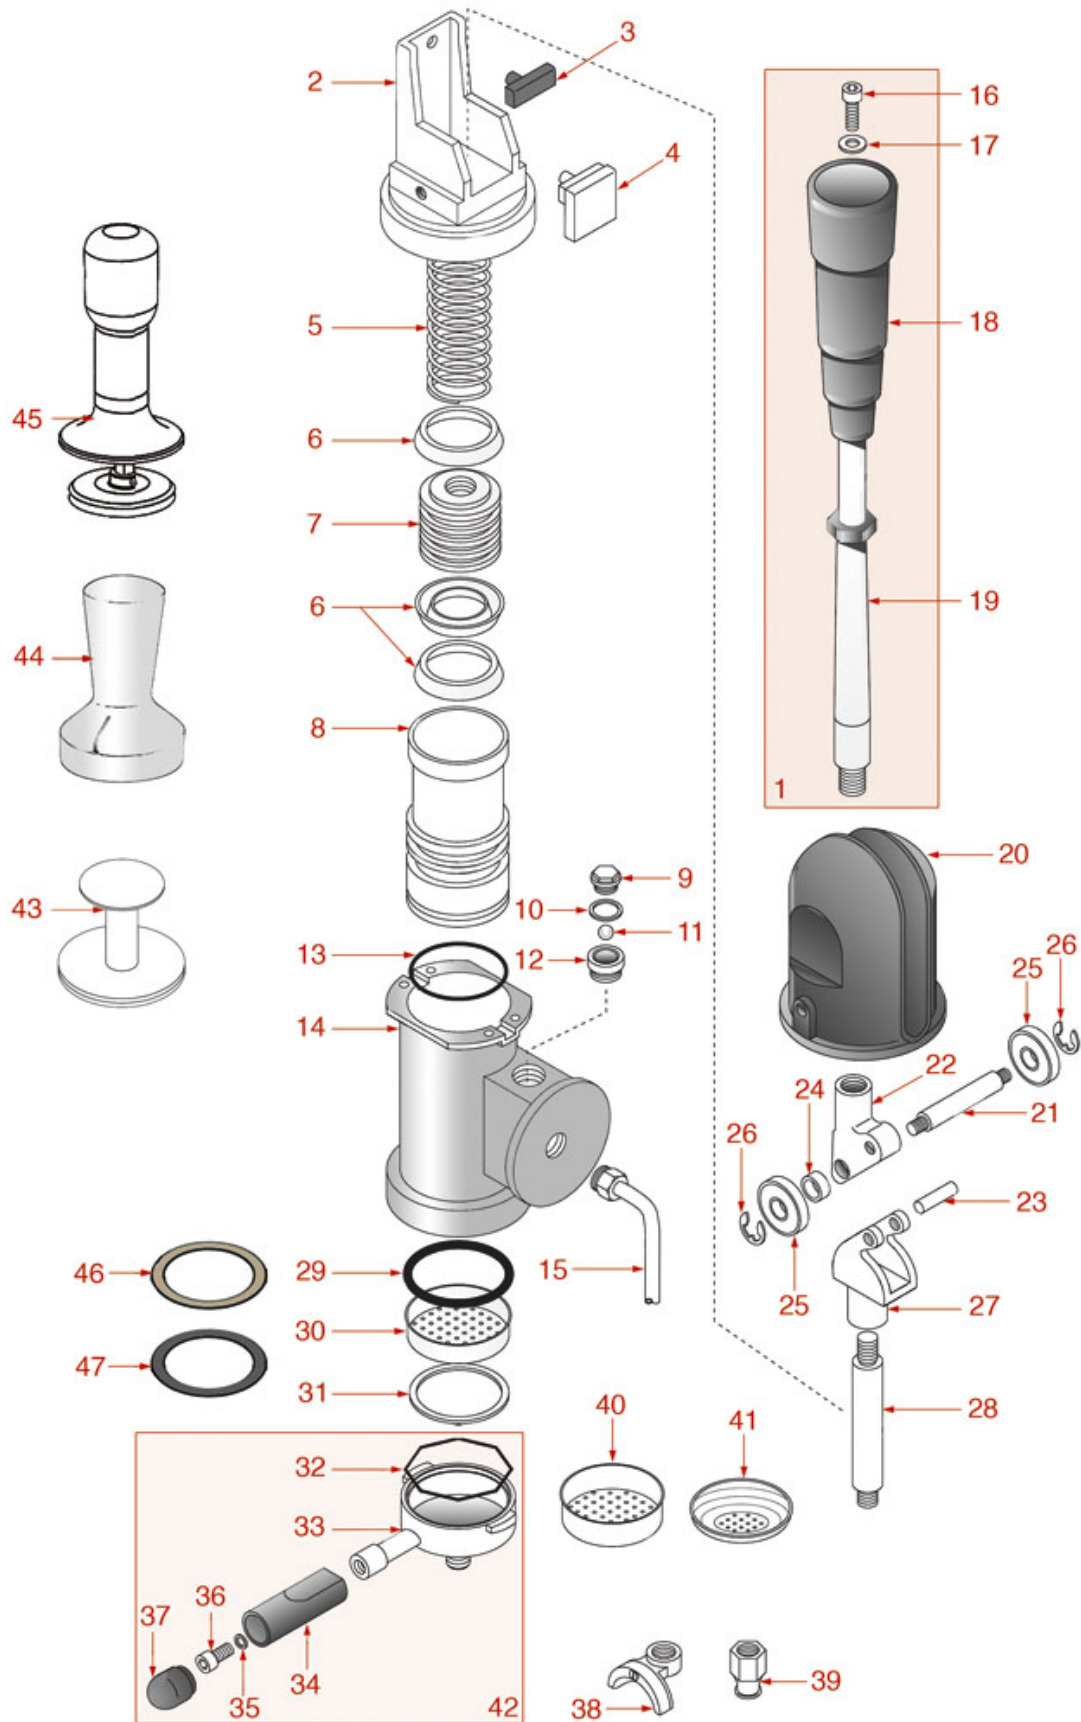

BRASILIA

LEVER BREW GROUP

BF0601

Positions without LF code no.: upon request

BRASILIA

Position	LF code no.	Description
3	1186205	RUBBER SHOCK ABSORBER
4	1186046	RUBBER SHOCK ABSORBER
5	1250501	LEVER GROUP SPRING
6	1186197	LIP SEAL $\varnothing$ 52x40x7 mm
8	1184015	GUIDE PISTON BUSHING
9	1439200	CAP $\varnothing$ 18 mm FOR BREW GROUP
10	1186414	O-RING 0119 EPDM
11	1323200	STAINLESS STEEL BALL $\varnothing$ 12 mm
12	1523404	NON-RETURN VALVE
13	1186199	O-RING 0162 EPDM
15	1449009	INJECTOR BREW GROUP PIPE
16	1528026	SCREW M8x1 mm UNI 5931
17	1186058	S/STEEL COGGED WASHER M8 UNI 8842
18	1241200	LEVER GROUP HANDLE
20	1192200	CAP FOR COFFEE GROUP
21	1324200	PIN FOR BEARING
22	1192202	CHROMIUM-PLATED FORK FOR LEVER GROUP
23	1324053	LEVER GROUP ARTICULATION PIN $\varnothing$ 9x28 mm
24	1324043	ARTICULATION BUSHING $\varnothing$ 15x12.5x9 mm
25	1063200	BEARING 6300 2RS
26	1348023	STAINLESS STEEL CIRCLIP RA-9 UNI 7437
29	1186198	O-RING 0161 EPDM
30	1081009	SHOWER $\varnothing$ 61 mm
31	1186061	FILTER HOLDER GASKET $\varnothing$ 72.5x57x8 mm
32	1250101	FILTER BLOCKING SPRING $\varnothing$ 1,00 mm INOX
35	1186058	S/STEEL COGGED WASHER M8 UNI 8842
36	1528026	SCREW M8x1 mm UNI 5931
37	1241006	FILTER HOLDER KNOB CAP
38	1022502	DOUBLE SPOUT $\varnothing$ 3/8"
39	1022501	SINGLE SPOUT $\varnothing$ 3/8"
39	1022503	STRAIGHT SINGLE SPOUT $\varnothing$ 3/8"
40	1160252	2-CUP FILTER 12 GRAMS
41	1160251	1 CUP FILTER 6 g
43	1385002	NYLON COFFEE TAMPER $\varnothing$ 50/57 mm
44	1385053	ANODISED ALUMINUM TAMPER $\varnothing$ 58 mm
45	1385600	DYNAMOMETRIC MANUAL COFFEE TAMPER $\varnothing$ 57mm
45	1385602	MANUAL DYNAMOMETRICAL TAMPER $\varnothing$ 57 mm
46	1190011	PAPER SEAL $\varnothing$ 72x58x0.8 mm
47	1190002	RUBBER SEAL $\varnothing$ 73x59x1 mm EPDM