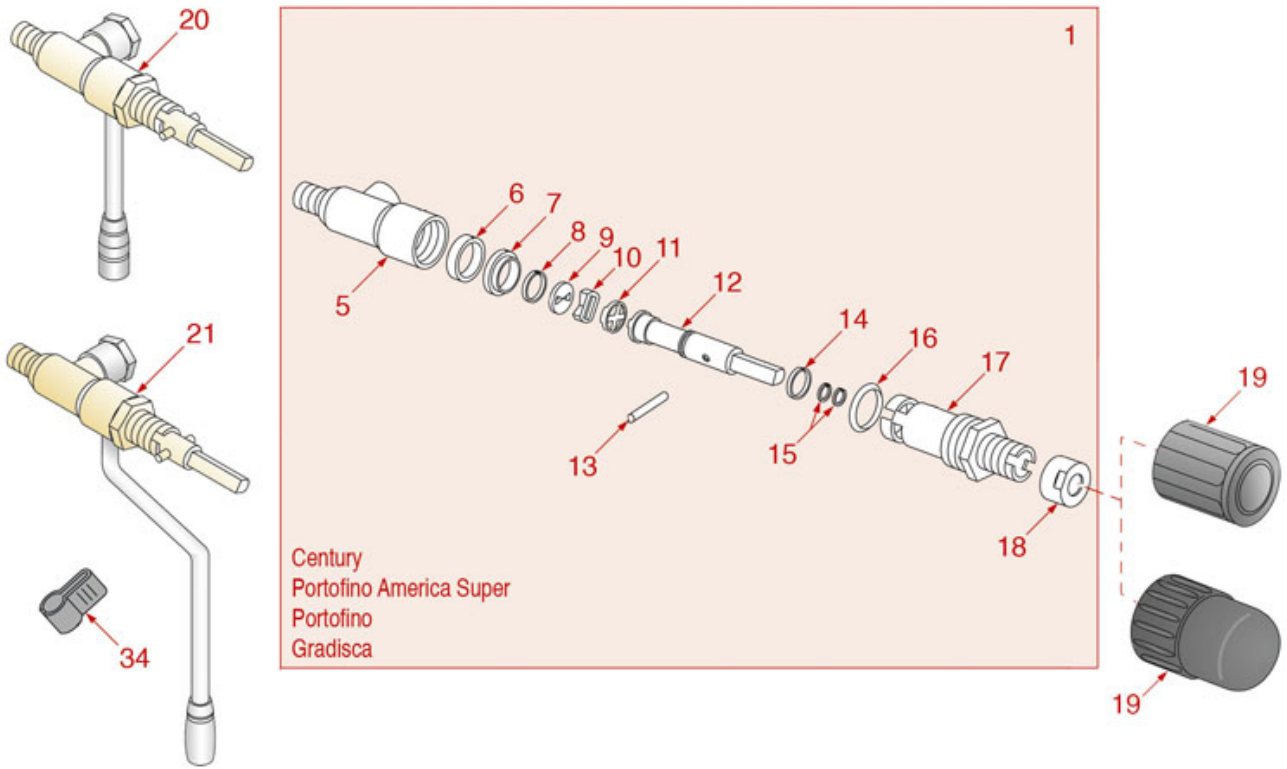

CERAMIC WATER-STEAM TAP

BRASILIA

Position	LF code no.	Description
2	1348334	ARTICULATION SCREW
4	1186602	CONICAL TEFLON SEAL \varnothing 14.5x10x5 mm
13	1348216	CLASP \varnothing 2x16 mm
14	1186661	FLAT TEFLON GASKET \varnothing 13x15.5x1 mm
15	1186611	O-RING 02025 RED SILICONE
16	1186833	O-RING 03100 EPDM
22	1186065	FLAT GASKET \varnothing 12x10x1 mm TEFLON
23	1449332	WATER PIPE NOZZLE
24	1186066	FLAT GASKET \varnothing 21x15x3 mm EPDM
25	1449018	WATER PIPE NOZZLE
26	1449343	COMPLETE WATER PIPE
28	1449335	STEAM PIPE COMPLETE
29	1449331	WATER PIPE
30	1449020	STEAM NOZZLE
31	1449335	STEAM PIPE COMPLETE
34	1186080	STEAM PIPE CLIP \varnothing 10 mm