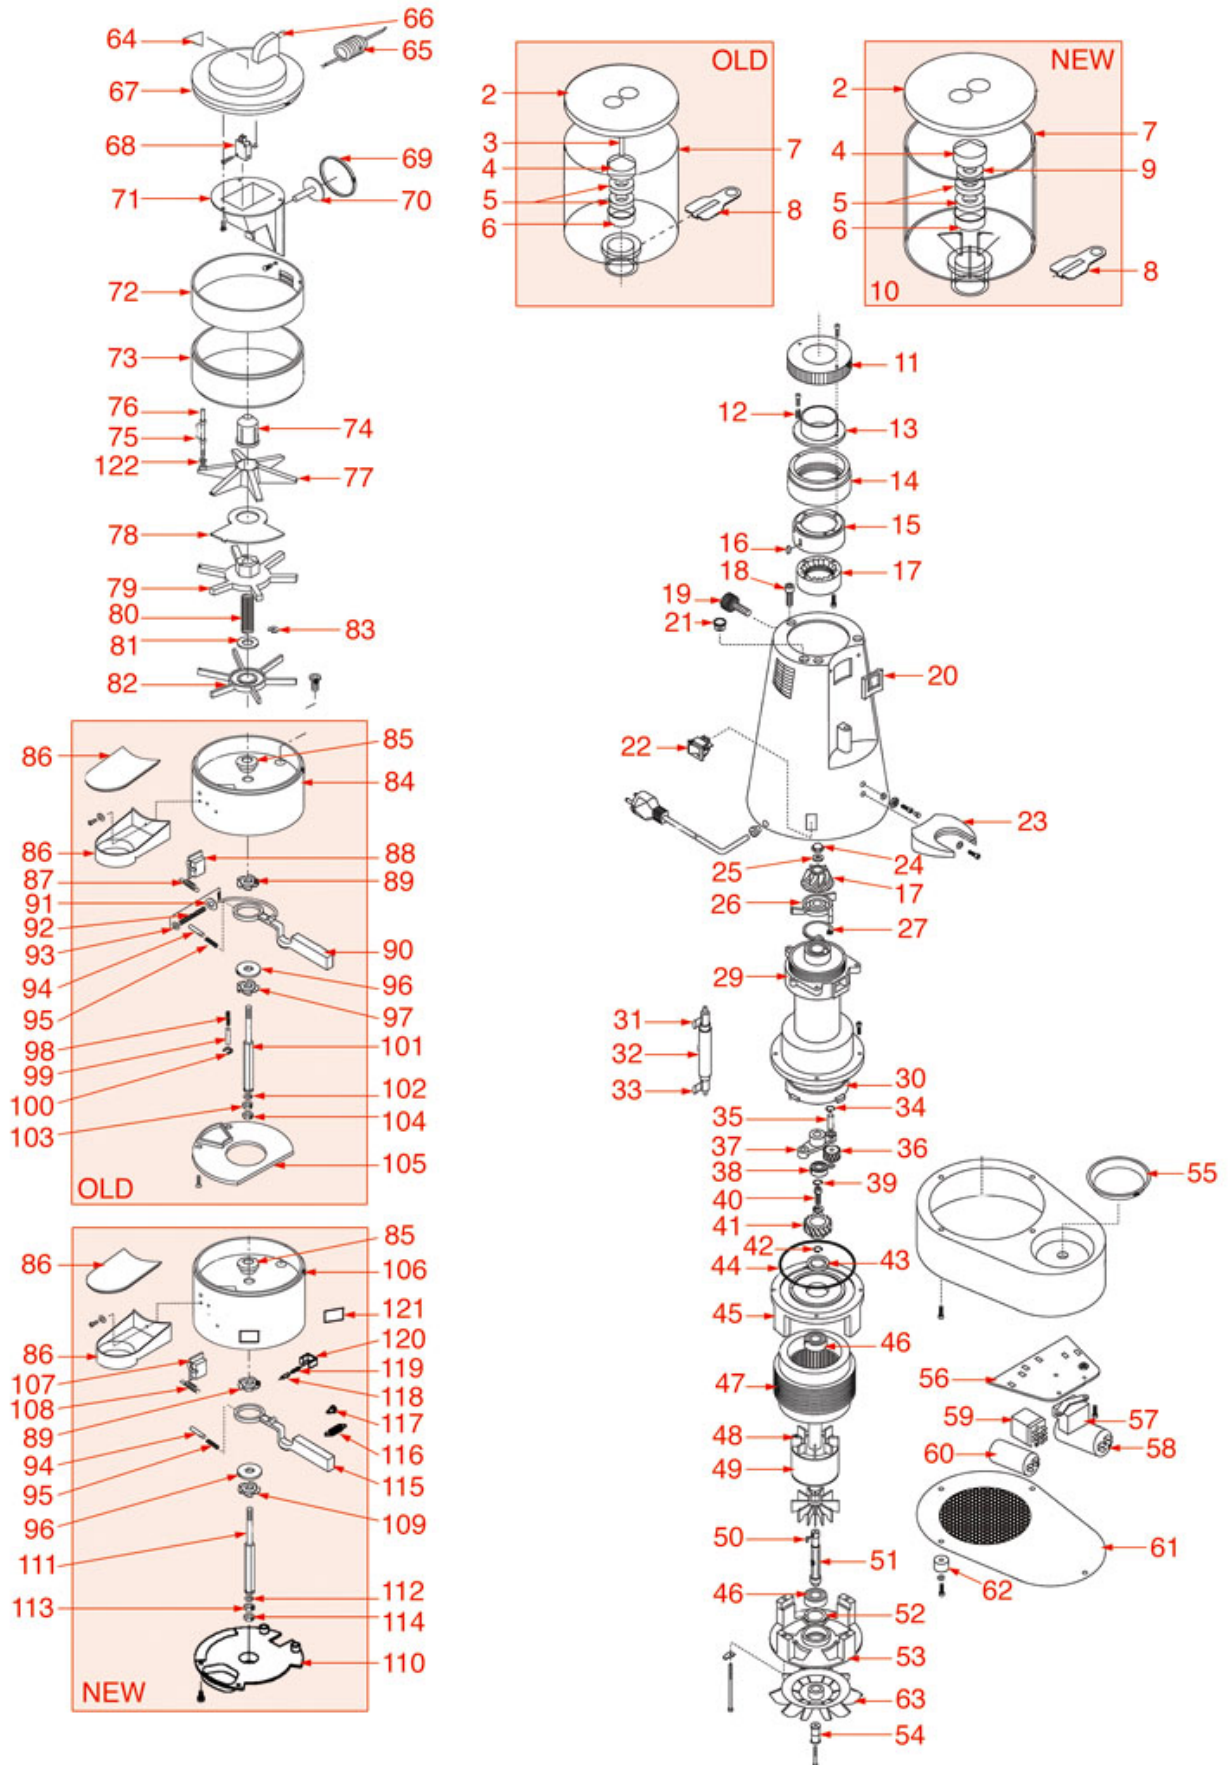

GRINDER ASSEMBLY MC

MC

BFMC05

BRASILIA

Position	LF code no.	Description
11	1252350	ADJUSTMENT RING NUT
13	1252354	HOPPER SOCKET UNION
17	1251076	CONICAL GRINDING BURRS ROSSI (PAIR) RH
20	1186649	COFFEE OUTLET GASKET
22	3319019	RED BIPOLAR SWITCH 16A 250V
22	3319934	ORANGE BIPOLAR SWITCH 16A 250V
23	1252050	FILTER HOLDER FORK
36	1212010	REDUCTION GEAR FOR CAFFEE GRINDER
41	1212011	PLANETARY GEAR
46	3063005	BEARING 6202 2RS
59	3351007	MINI RELAY 55.32 10A 240V 50/60Hz
60	3068019	CAPACITOR μF 12.5 450V 50/60Hz
68	3240123	MICROSWITCH 16A 250V
71	1252046	MICROSWITCH BOX
76	1324933	SPRING SHAFT SEAT
78	1252587	CLOSING SECTOR RH
85	1252590	PIN GUIDE
88	1252470	COUNTER FOR COFFEE GRINDER/DOSER
110	1252357	DOSER BOTTOM LID
116	1250123	DOSER LEVER RETURN SPRING
118	1252359	PAWL PIN