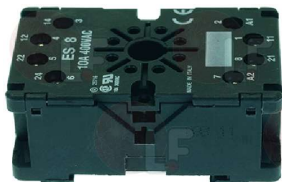

Suitable for:

BRASILIA

Suitable for:

Relays

3351154 BASE OCTAL ES8 10A 400V
8 poles

BRASILIA 01810.2.00.08

3351007 MINI RELAY 55.32 10A 240V 50/60Hz
2 switching contacts
manual push-button
for PIZZA SHAPER PF45MTE