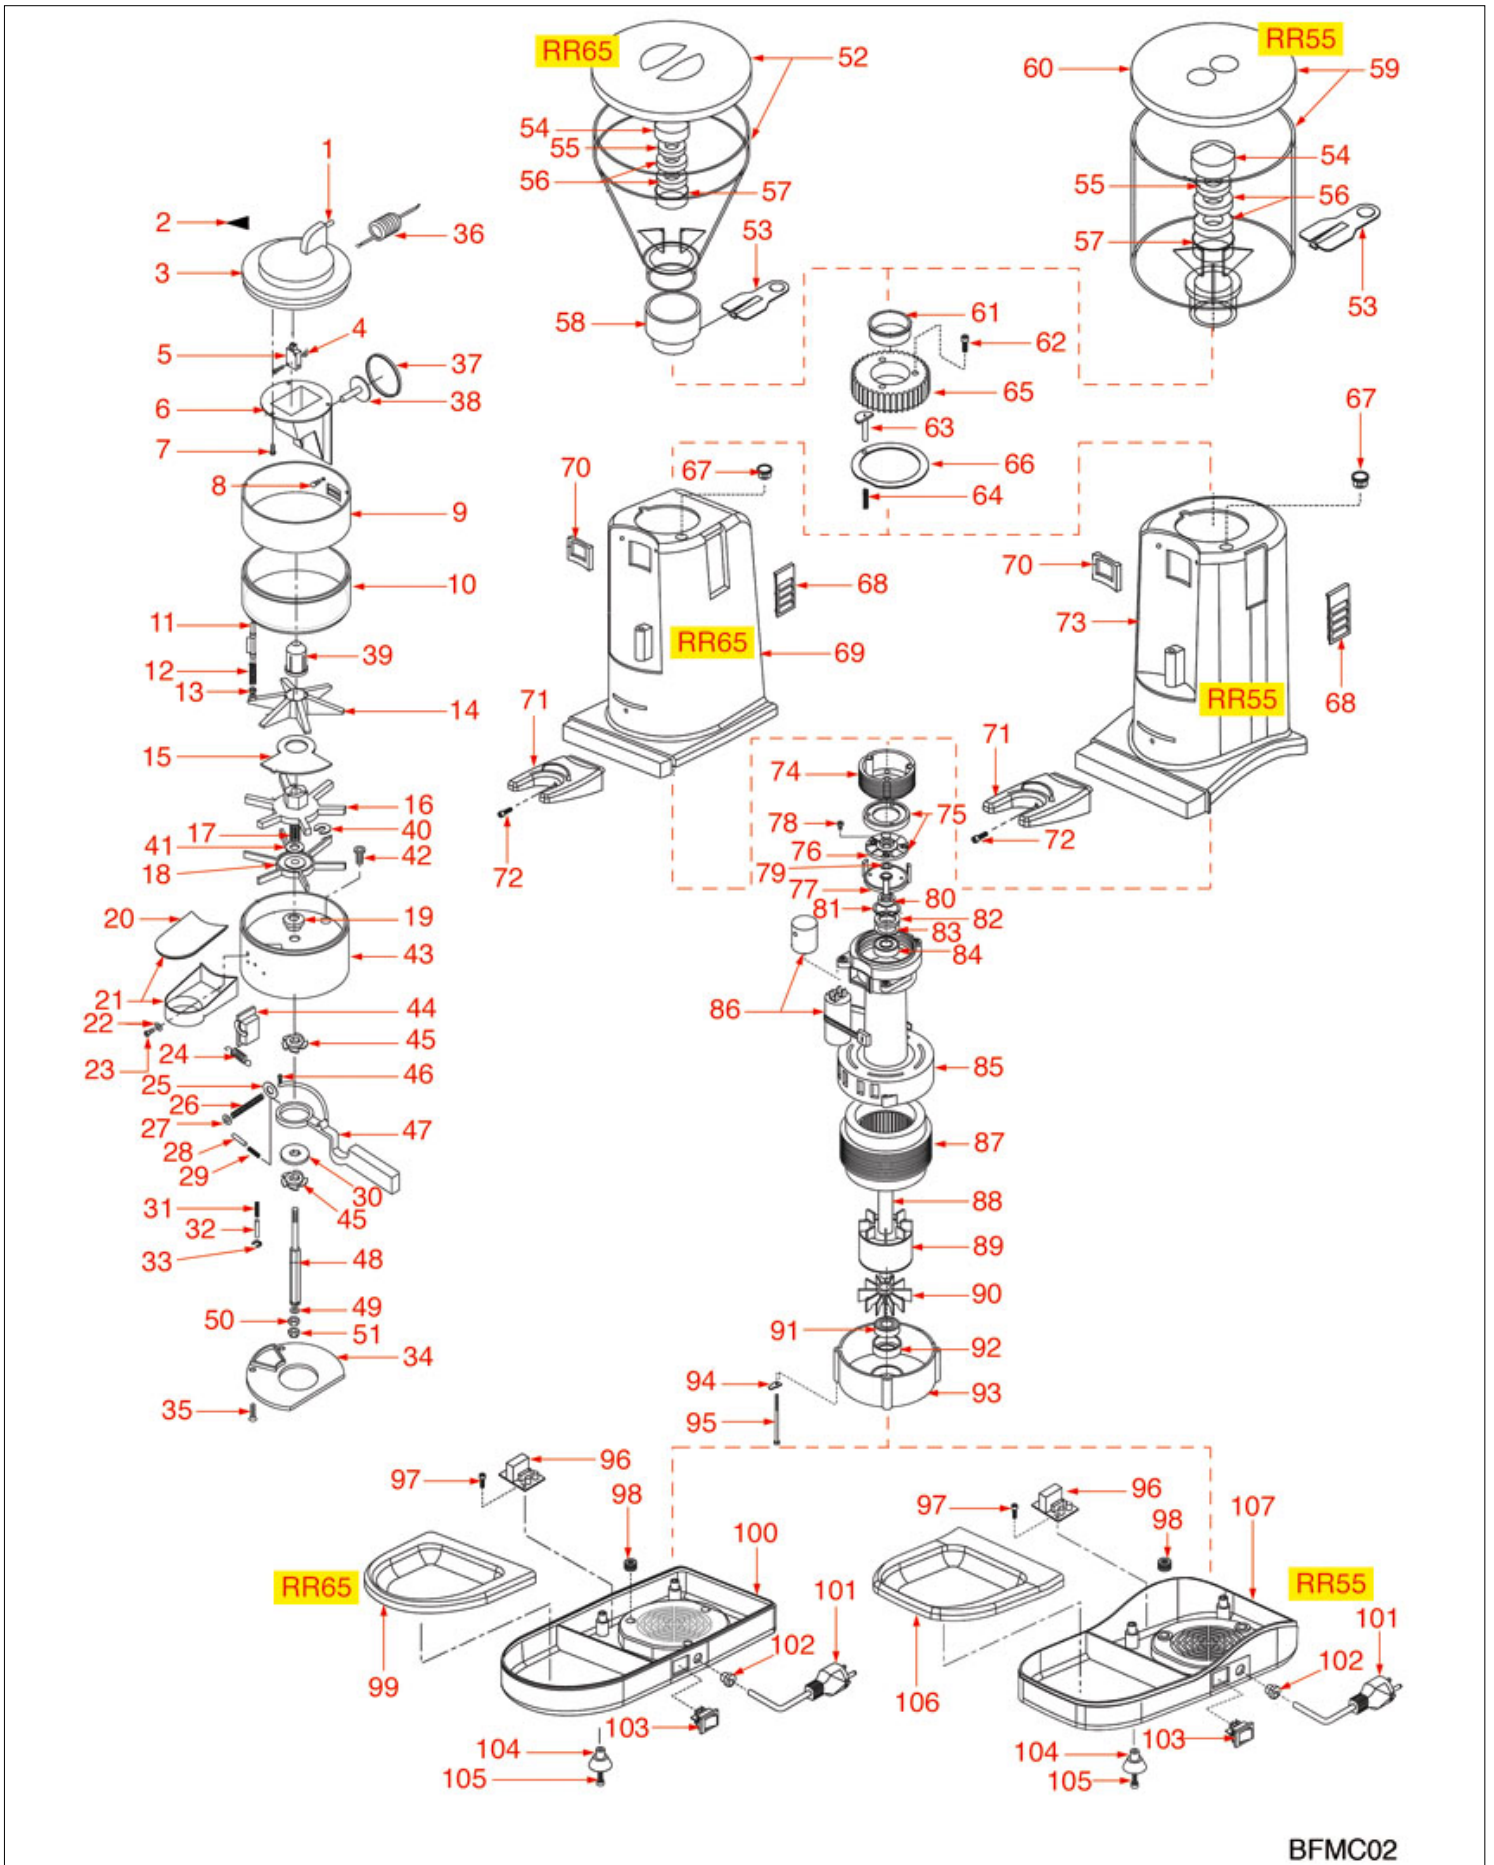

GRINDER ASSEMBLY RR55-RR65

BFMC02

Positions without LF code no.: upon request

BRASILIA

Position	LF code no.	Description
5	3240123	MICROSWITCH 16A 250V
6	1252046	MICROSWITCH BOX
8	1528501	S/STEEL CROSS SCREW M5x12 mm UNI 7689
12	1324933	SPRING SHAFT SEAT
15	1252587	CLOSING SECTOR RH
19	1252590	PIN GUIDE
23	1184012	S/STEEL SCREW T.C.C.E.I. M5x10 UNI 5931
42	1528627	S/STEEL SCREW T.S.P.C.E.I.M8x20 UNI 5933
44	1252470	COUNTER FOR COFFEE GRINDER/DOSER
65	1252583	ADJUSTMENT RING NUT
70	1186497	GASKET FOR COFFEE OUTLET OPENING
72	1528501	S/STEEL CROSS SCREW M5x12 mm UNI 7689
75	1251011	GRINDING BURRS ASTRAL-ROSSI (PAIR) LEFT
78	1528631	CROSS HEAD SCREW M4x8 UNI 7687
86	3068019	CAPACITOR μF 12.5 450V 50/60Hz
96	1390003	RELAY BOARD
103	3319019	RED BIPOLAR SWITCH 16A 250V
103	3319934	ORANGE BIPOLAR SWITCH 16A 250V