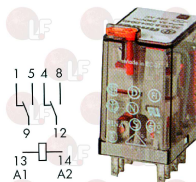

Suitable for:

BRASILIA

Suitable for:

Relays

3351154 BASE OCTAL ES8 10A 400V
8 poles

BRASILIA 01810.2.00.08

3351007 MINI RELAY 55.32 10A 240V 50/60Hz
2 switching contacts
manual push-button
for PIZZA SHAPER PF45MTE