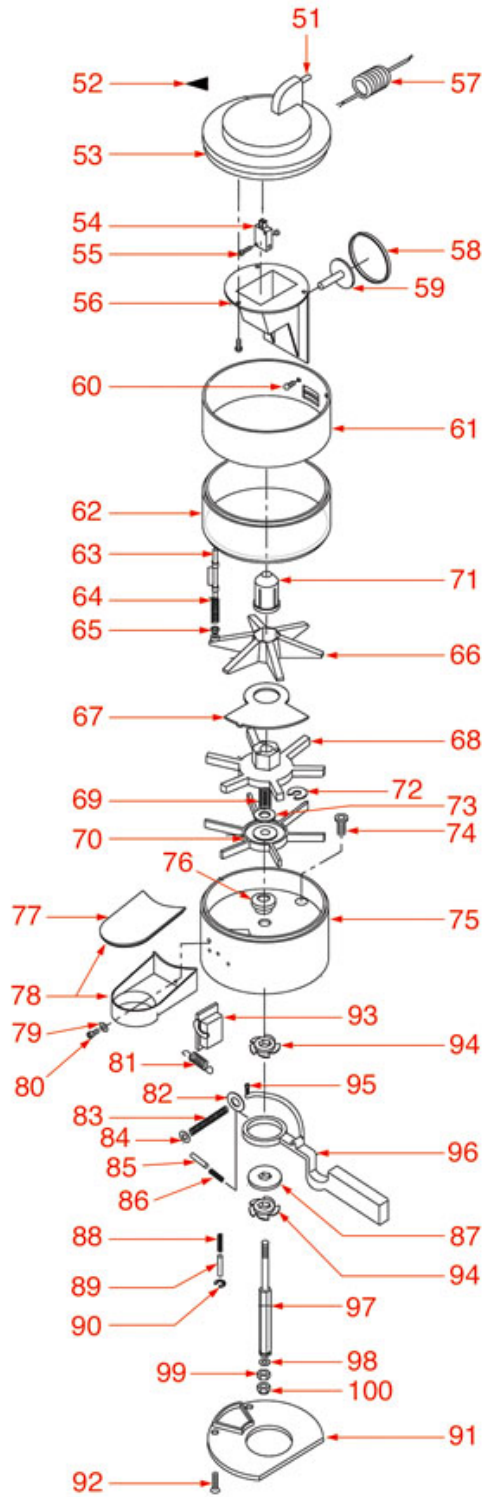

GRINDER ASSEMBLY R80

R80

BFMC03

Positions without LF code no.: upon request

BRASILIA

Position	LF code no.	Description
3	3240123	MICROSWITCH 16A 250V
4	1252046	MICROSWITCH BOX
11	1252587	CLOSING SECTOR RH
13	1528627	S/STEEL SCREW T.S.P.C.E.I.M8x20 UNI 5933
18	1252470	COUNTER FOR COFFEE GRINDER/DOSER
34	1241911	COFFEE TAMPER HANDLE
35	1324932	PIN FOR MANUAL COFFEE TAMPER
41	1252583	ADJUSTMENT RING NUT
47	1319160	THREE-POLE LEVER SWITCH 10A 400V
49	1252582	FILTER HOLDER FORK
51	1251011	GRINDING BURRS ASTRAL-ROSSI (PAIR) LEFT
55	3068019	CAPACITOR μ F 12.5 450V 50/60Hz
56	1351008	POWER RELAY 60.33
56	3351007	MINI RELAY 55.32 10A 240V 50/60Hz

GRINDER ASSEMBLY CC45

CC45

BFMC04

BRASILIA

Position	LF code no.	Description
11	1252583	ADJUSTMENT RING NUT
15	3319019	RED BIPOLAR SWITCH 16A 250V
15	3319934	ORANGE BIPOLAR SWITCH 16A 250V
22	1252050	FILTER HOLDER FORK
25	1251011	GRINDING BURRS ASTRAL-ROSSI (PAIR) LEFT
28	1528631	CROSS HEAD SCREW M4x8 UNI 7687
48	3068019	CAPACITOR μ F 12.5 450V 50/60Hz
50	1390003	RELAY BOARD
54	3240123	MICROSWITCH 16A 250V
56	1252046	MICROSWITCH BOX
60	1528501	S/STEEL CROSS SCREW M5x12 mm UNI 7689
64	1324933	SPRING SHAFT SEAT
67	1252587	CLOSING SECTOR RH
74	1528627	S/STEEL SCREW T.S.P.C.E.I.M8x20 UNI 5933
76	1252590	PIN GUIDE
80	1184012	S/STEEL SCREW T.C.C.E.I. M5x10 UNI 5931
93	1252470	COUNTER FOR COFFEE GRINDER/DOSER