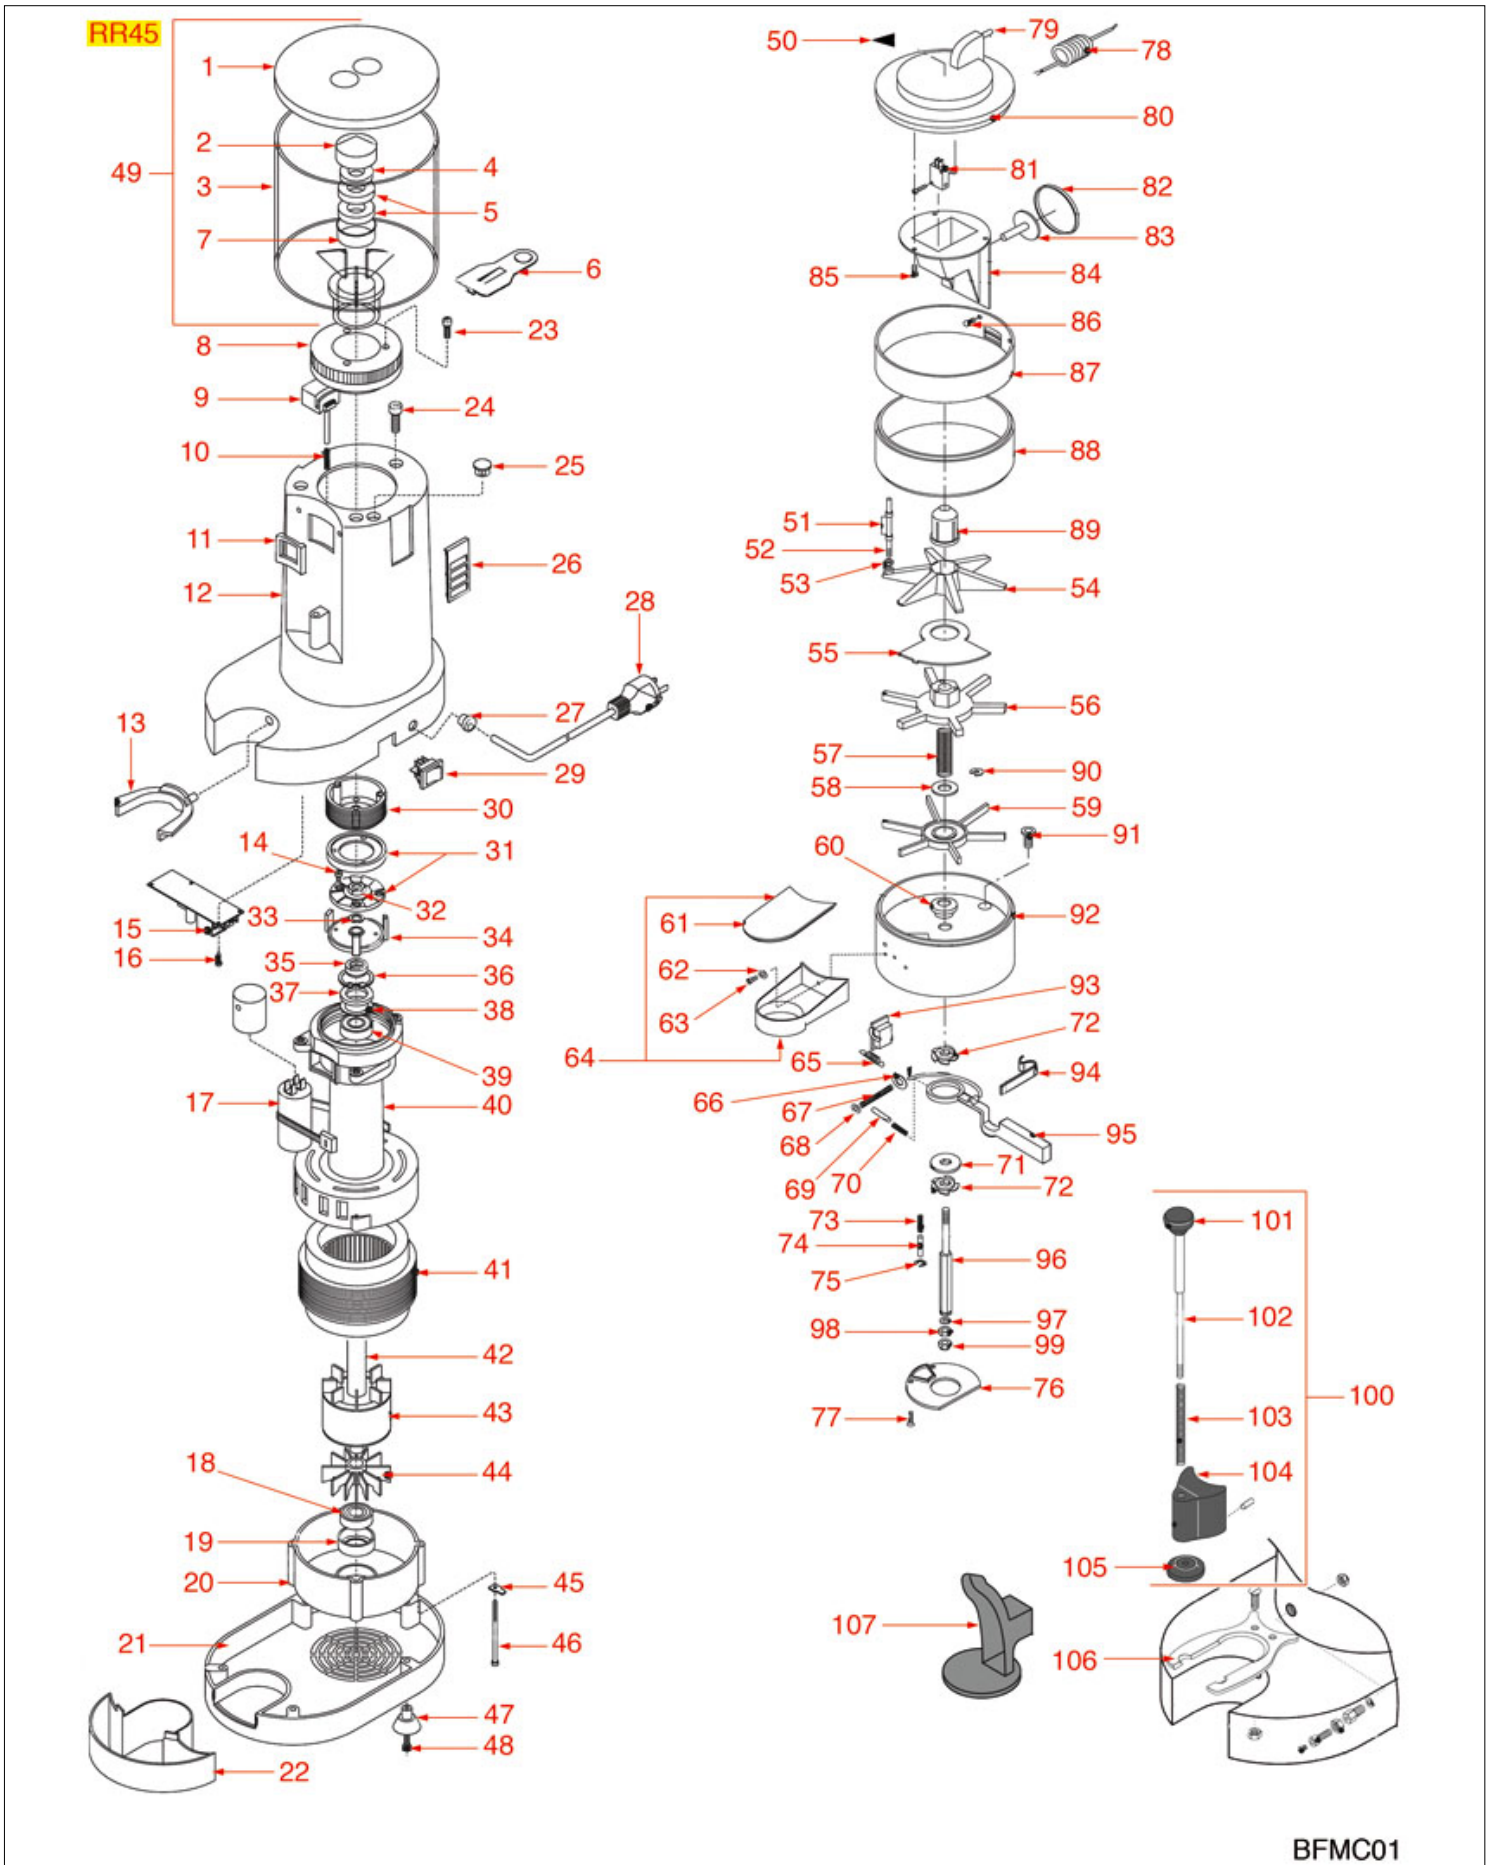

GRINDER ASSEMBLY RR45

BFMC01

Positions without LF code no.: upon request

BRASILIA

Position	LF code no.	Description
13	1252582	FILTER HOLDER FORK
14	1528631	CROSS HEAD SCREW M4x8 UNI 7687
15	1390003	RELAY BOARD
17	3068019	CAPACITOR μ F 12.5 450V 50/60Hz
29	3319019	RED BIPOLAR SWITCH 16A 250V
29	3319934	ORANGE BIPOLAR SWITCH 16A 250V
31	1251011	GRINDING BURRS ASTRAL-ROSSI (PAIR) LEFT
52	1324933	SPRING SHAFT SEAT
55	1252587	CLOSING SECTOR RH
60	1252590	PIN GUIDE
63	1184012	S/STEEL SCREW T.C.C.E.I. M5x10 UNI 5931
81	3240123	MICROSWITCH 16A 250V
84	1252046	MICROSWITCH BOX
86	1528501	S/STEEL CROSS SCREW M5x12 mm UNI 7689
91	1528627	S/STEEL SCREW T.S.P.C.E.I.M8x20 UNI 5933
93	1252470	COUNTER FOR COFFEE GRINDER/DOSER
101	1241911	COFFEE TAMPER HANDLE
102	1324932	PIN FOR MANUAL COFFEE TAMPER