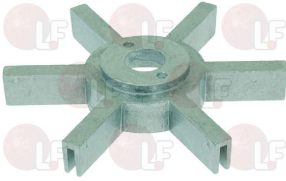

Suitable for:

1343057 MIDDLE STAR
for Grinder-dispenser (BRASILIA) MAC64
for Grinder-dispenser (ROSSI) MAC64

BRASILIA 20134.0.00.02

Suitable for:

1252590 PIN GUIDE