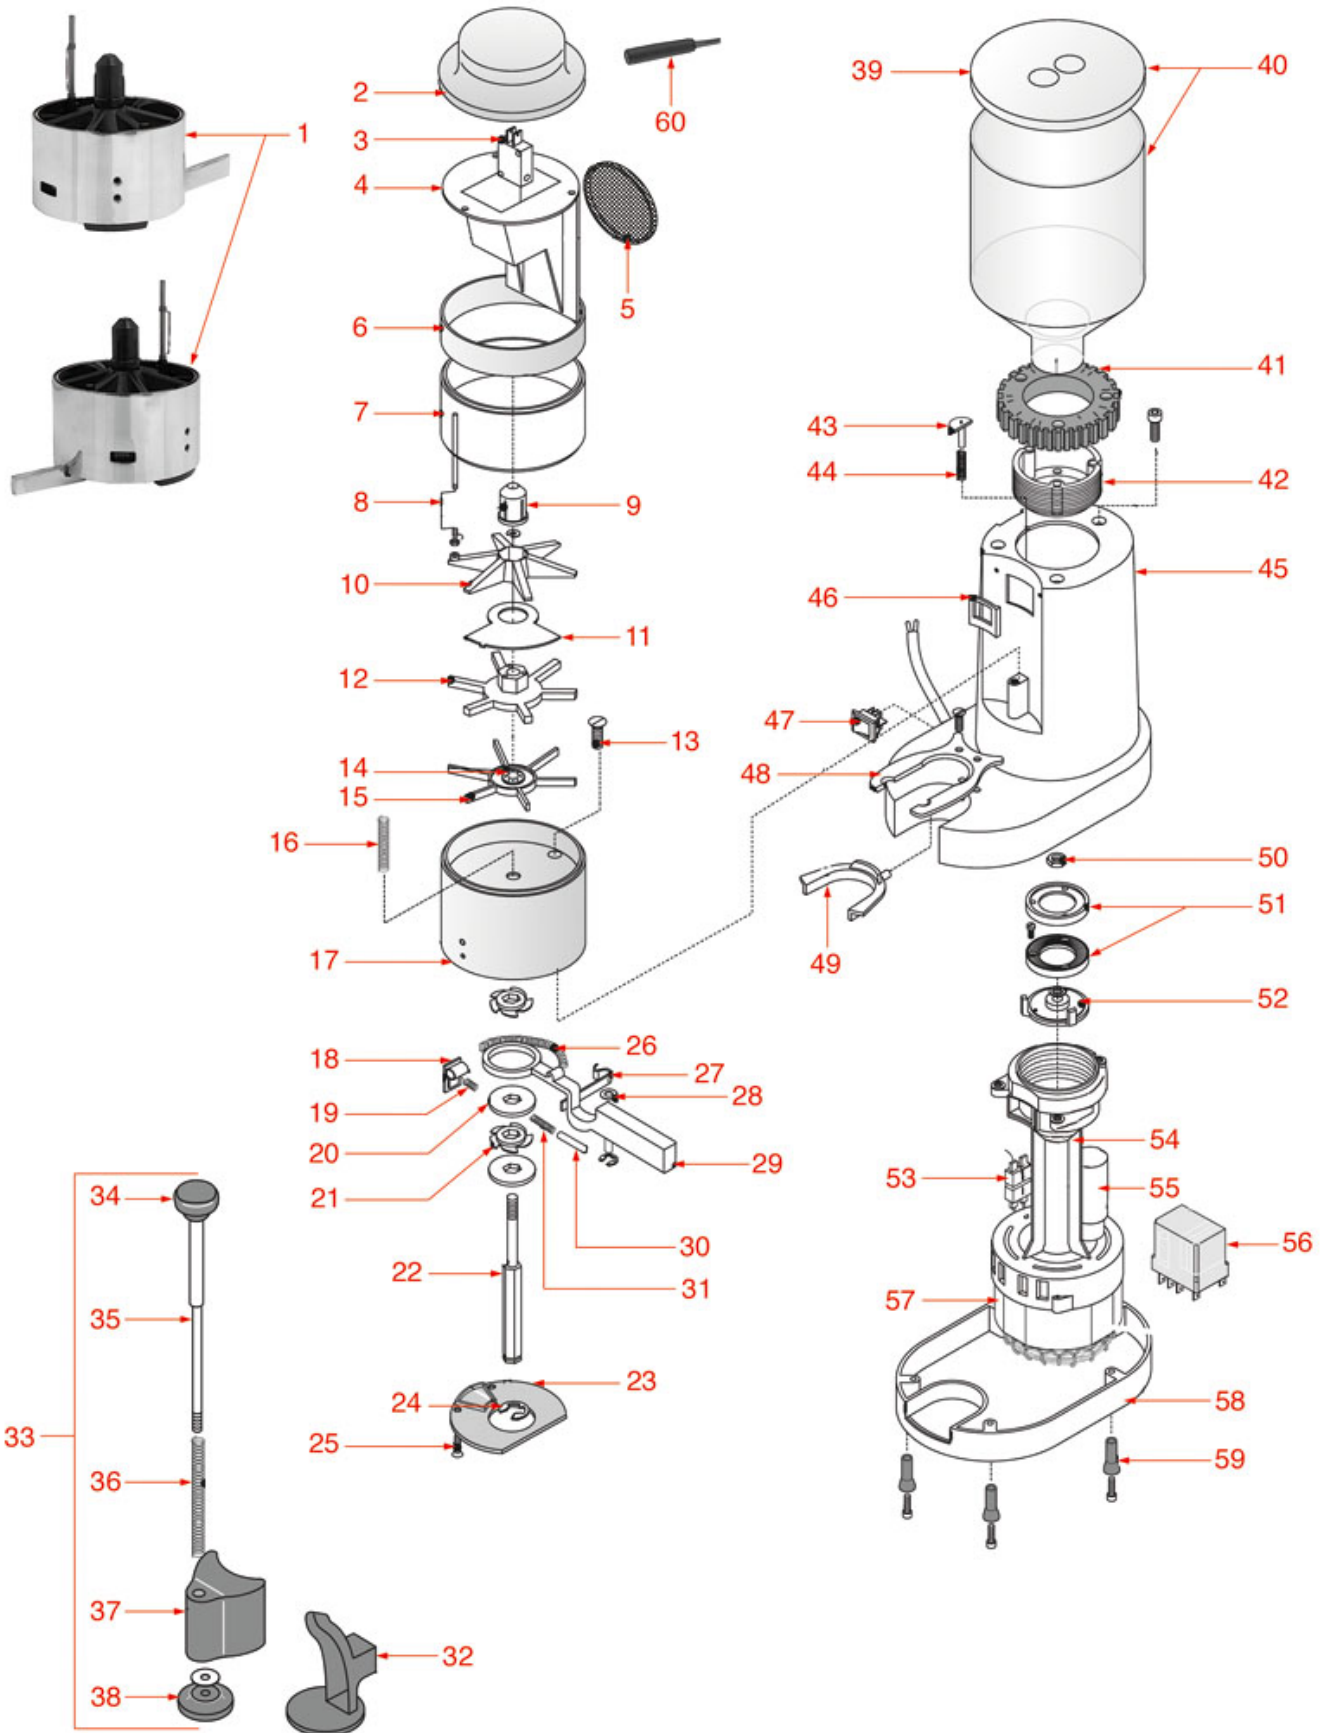

GRINDER ASSEMBLY R80

R80

BFMC03

Positions without LF code no.: upon request

BRASILIA

Position	LF code no.	Description
3	3240123	MICROSWITCH 16A 250V
4	1252046	MICROSWITCH BOX
11	1252587	CLOSING SECTOR RH
13	1528627	S/STEEL SCREW T.S.P.C.E.I.M8x20 UNI 5933
18	1252470	COUNTER FOR COFFEE GRINDER/DOSER
34	1241911	COFFEE TAMPER HANDLE
35	1324932	PIN FOR MANUAL COFFEE TAMPER
41	1252583	ADJUSTMENT RING NUT
47	1319160	THREE-POLE LEVER SWITCH 10A 400V
49	1252582	FILTER HOLDER FORK
51	1251011	GRINDING BURRS ASTRAL-ROSSI (PAIR) LEFT
55	3068019	CAPACITOR μF 12.5 450V 50/60Hz
56	1351008	POWER RELAY 60.33
56	3351007	MINI RELAY 55.32 10A 240V 50/60Hz