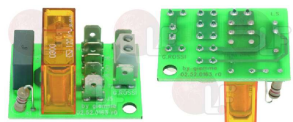

BRASILIA 18077.0.00.02

1343059 SPRING HOLDER ROD ø 4x76 mm

BRASILIA 19966.0.00.04

1324933 SPRING SHAFT SEAT

BRASILIA 08612.0.00.04

Electronic printed-circuit boards

1390003 RELAY BOARD
for Grinder-dispenser (BRASILIA) CC45 - RR45
RR55 - RR65
for Grinder-dispenser (ROSSI) CC45 - RR45 - RR55
RR65