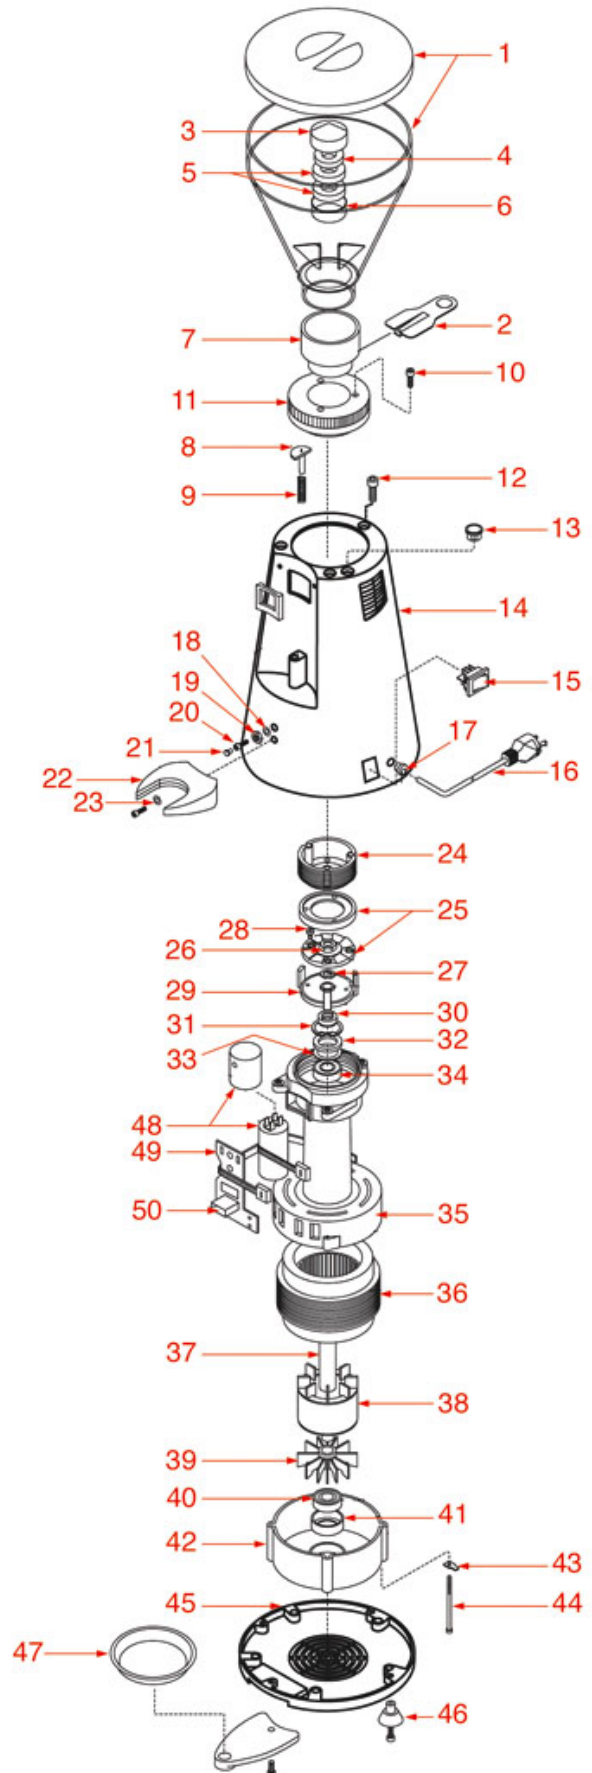

GRINDER ASSEMBLY R80

R80

BFMC03

Positions without LF code no.: upon request

BRASILIA

Position	LF code no.	Description
3	3240123	MICROSWITCH 16A 250V
4	1252046	MICROSWITCH BOX
11	1252587	CLOSING SECTOR RH
13	1528627	S/STEEL SCREW T.S.P.C.E.I.M8x20 UNI 5933
18	1252470	COUNTER FOR COFFEE GRINDER/DOSER
34	1241911	COFFEE TAMPER HANDLE
35	1324932	PIN FOR MANUAL COFFEE TAMPER
41	1252583	ADJUSTMENT RING NUT
47	1319160	THREE-POLE LEVER SWITCH 10A 400V
49	1252582	FILTER HOLDER FORK
51	1251011	GRINDING BURRS ASTRAL-ROSSI (PAIR) LEFT
55	3068019	CAPACITOR μ F 12.5 450V 50/60Hz
56	1351008	POWER RELAY 60.33
56	3351007	MINI RELAY 55.32 10A 240V 50/60Hz

GRINDER ASSEMBLY CC45

CC45

BFMC04

BRASILIA

Position	LF code no.	Description
11	1252583	ADJUSTMENT RING NUT
15	3319019	RED BIPOLAR SWITCH 16A 250V
15	3319934	ORANGE BIPOLAR SWITCH 16A 250V
22	1252050	FILTER HOLDER FORK
25	1251011	GRINDING BURRS ASTRAL-ROSSI (PAIR) LEFT
28	1528631	CROSS HEAD SCREW M4x8 UNI 7687
48	3068019	CAPACITOR μ F 12.5 450V 50/60Hz
50	1390003	RELAY BOARD
54	3240123	MICROSWITCH 16A 250V
56	1252046	MICROSWITCH BOX
60	1528501	S/STEEL CROSS SCREW M5x12 mm UNI 7689
64	1324933	SPRING SHAFT SEAT
67	1252587	CLOSING SECTOR RH
74	1528627	S/STEEL SCREW T.S.P.C.E.I.M8x20 UNI 5933
76	1252590	PIN GUIDE
80	1184012	S/STEEL SCREW T.C.C.E.I. M5x10 UNI 5931
93	1252470	COUNTER FOR COFFEE GRINDER/DOSER