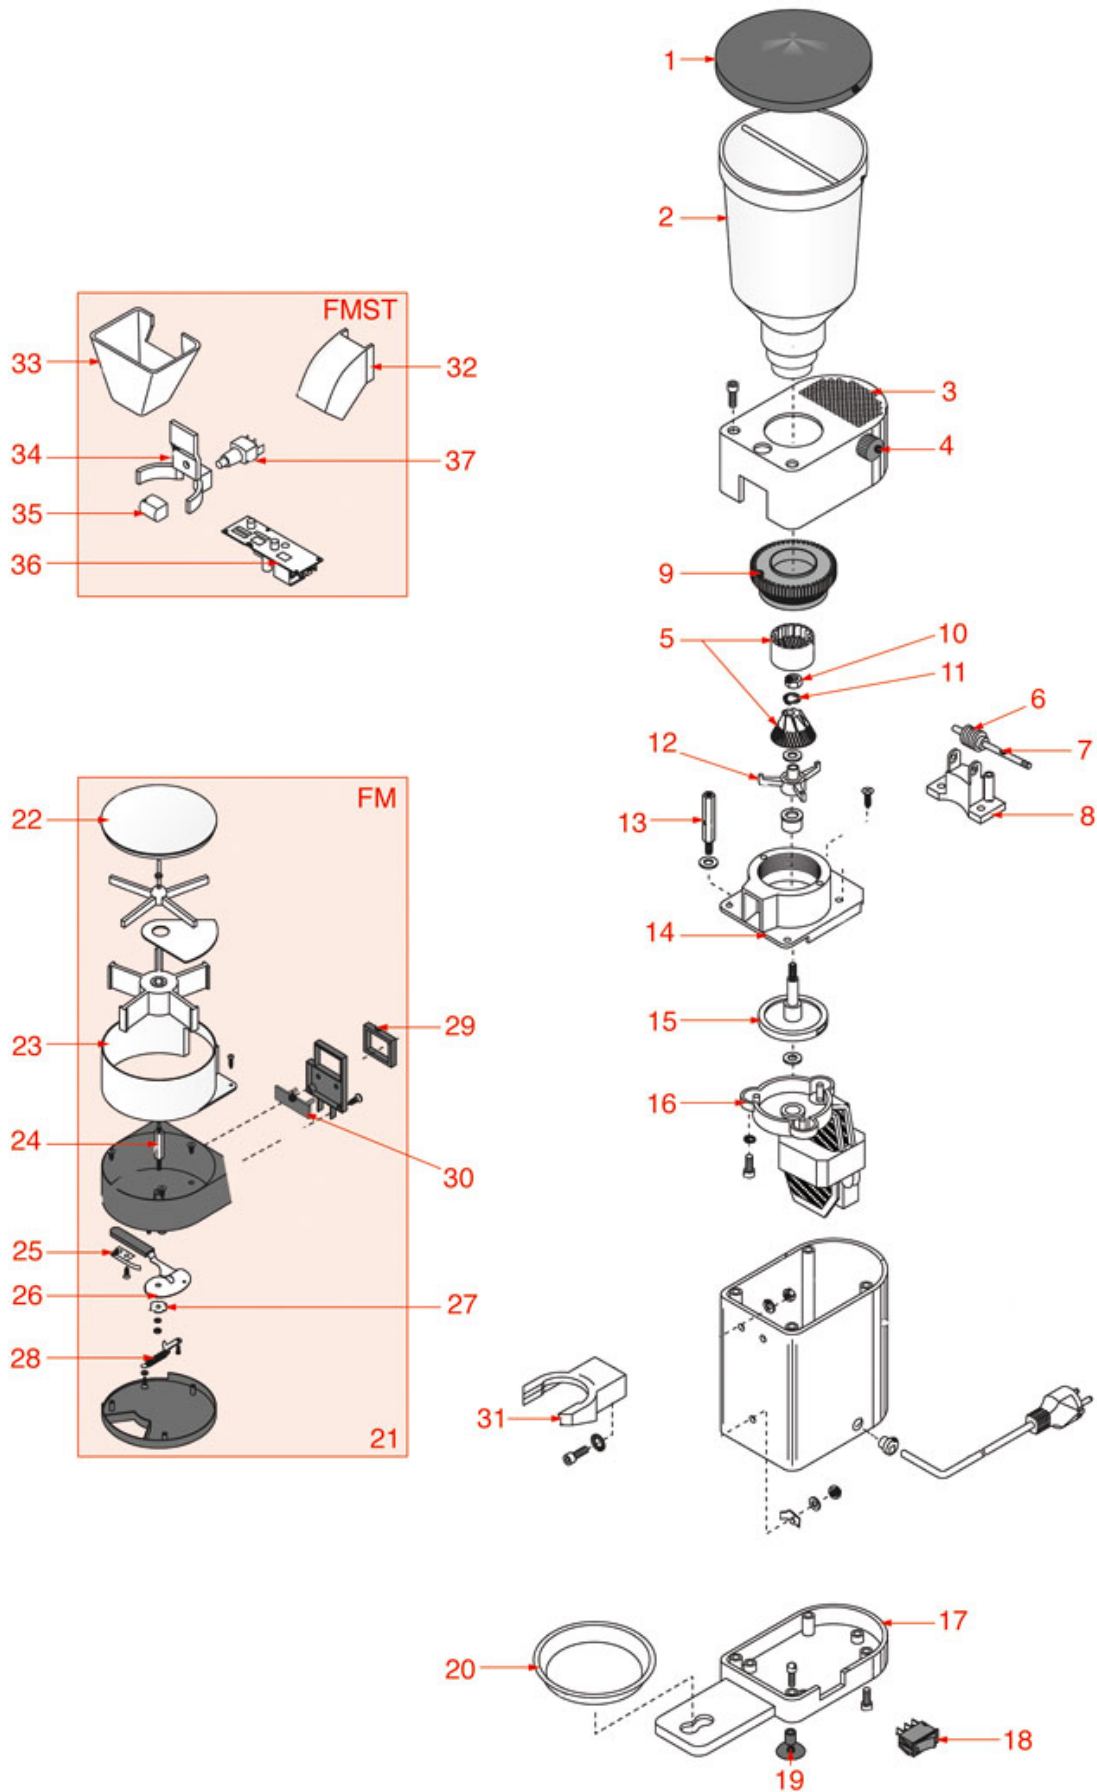

BRASILIA

Position	LF code no.	Description
11	1252350	ADJUSTMENT RING NUT
13	1252354	HOPPER SOCKET UNION
17	1251076	CONICAL GRINDING BURRS ROSSI (PAIR) RH
20	1186649	COFFEE OUTLET GASKET
22	3319019	RED BIPOLAR SWITCH 16A 250V
22	3319934	ORANGE BIPOLAR SWITCH 16A 250V
23	1252050	FILTER HOLDER FORK
36	1212010	REDUCTION GEAR FOR CAFFEE GRINDER
41	1212011	PLANETARY GEAR
46	3063005	BEARING 6202 2RS
59	3351007	MINI RELAY 55.32 10A 240V 50/60Hz
60	3068019	CAPACITOR μF 12.5 450V 50/60Hz
68	3240123	MICROSWITCH 16A 250V
71	1252046	MICROSWITCH BOX
76	1324933	SPRING SHAFT SEAT
78	1252587	CLOSING SECTOR RH
85	1252590	PIN GUIDE
88	1252470	COUNTER FOR COFFEE GRINDER/DOSER
110	1252357	DOSER BOTTOM LID
116	1250123	DOSER LEVER RETURN SPRING
118	1252359	PAWL PIN

GRINDER ASSEMBLY FM

FM