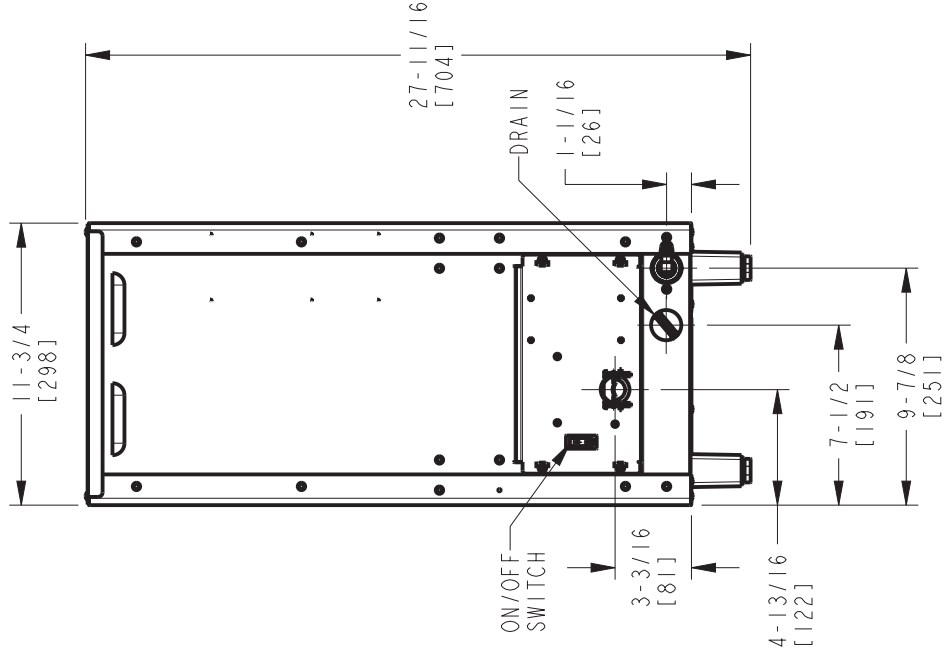

NOTE:

1. DIMENSIONS IN PARENTHESIS ARE METRIC MILLIMETERS

FETCO® CBS-2131 1 gallon dimensions

SCALE 0.063

PART NO.: 1201.00013.00

SCALE: 0.125