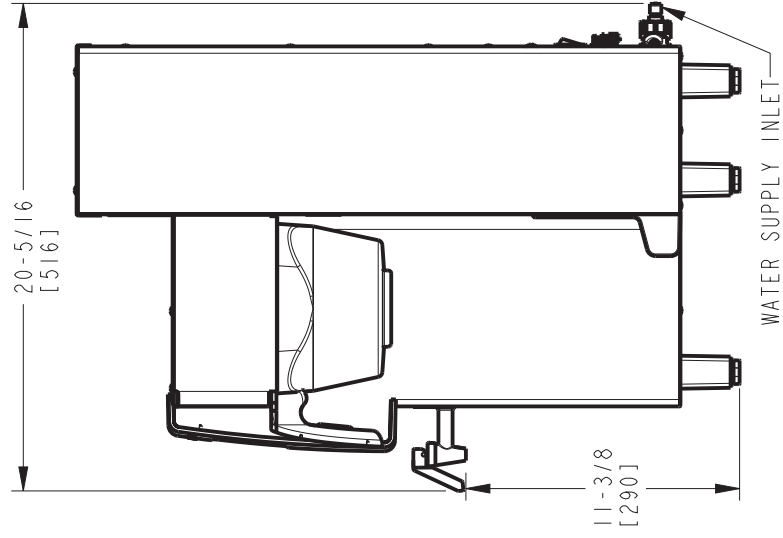

NOTE:

1. DIMENSIONS IN PARENTHESIS ARE METRIC MILLIMETERS

FETCO® CBS-2131 1 gallon dimensions

SCALE 0.063

PART NO.: 1201.00013.00

SCALE: 0.125