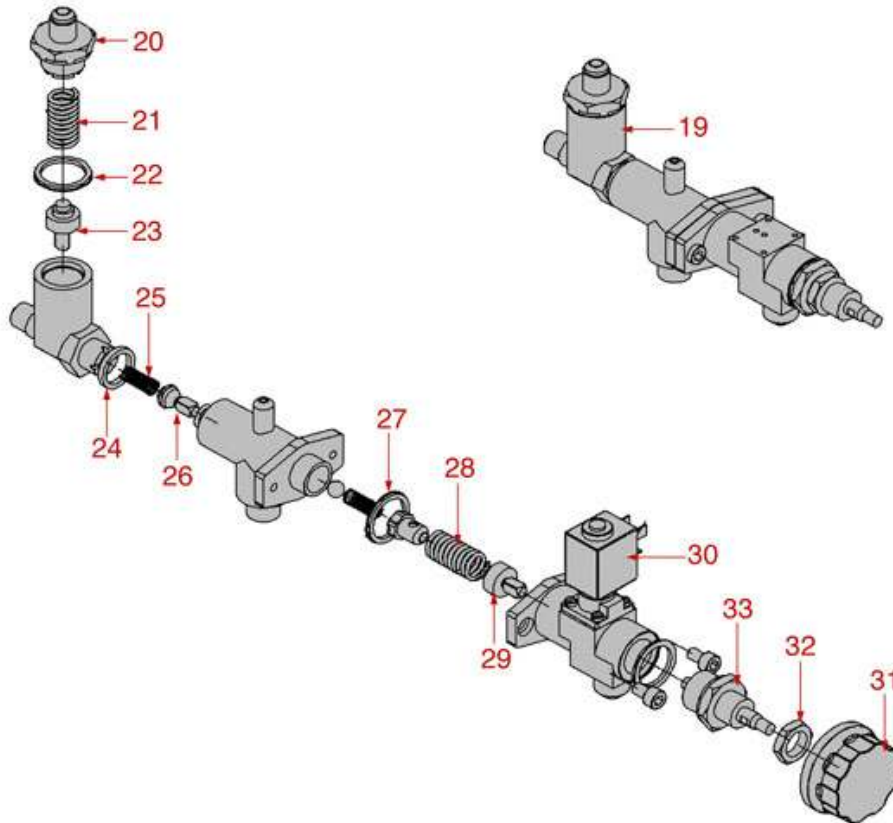

INLET TAPS

FZCS1001

FIORENZATO C.S.

Position	LF code no.	Description
1	1358001	WATER INLET TAP
2	1120331	2-WAY SOLENOID VALVE LUCIFER 240V 50Hz
3	1186612	O-RING 02025 VITON
6	1523437	NON-RETURN VALVE
9	1186326	TEFLON FLAT GASKET $\varnothing$ 22x16x2 mm
12	1523412	INLET VALVE
18	1349102	FITTING $\varnothing$ 1/4"M-1/4"M
19	1348210	WATER INLET TAP
21	1250073	OUTLET SPRING $\varnothing$ 14.5x32 mm
22	1186117	TEFLON FLAT GASKET $\varnothing$ 26x21x2 mm
23	1523453	COMPLETE DRAIN VALVE
24	1186326	TEFLON FLAT GASKET $\varnothing$ 22x16x2 mm
25	1250071	NON-RETURN VALVE SPRING $\varnothing$ 8x32 mm
26	1523437	NON-RETURN VALVE
27	1186118	TEFLON FLAT GASKET $\varnothing$ 26x19x2 mm
29	1523412	INLET VALVE