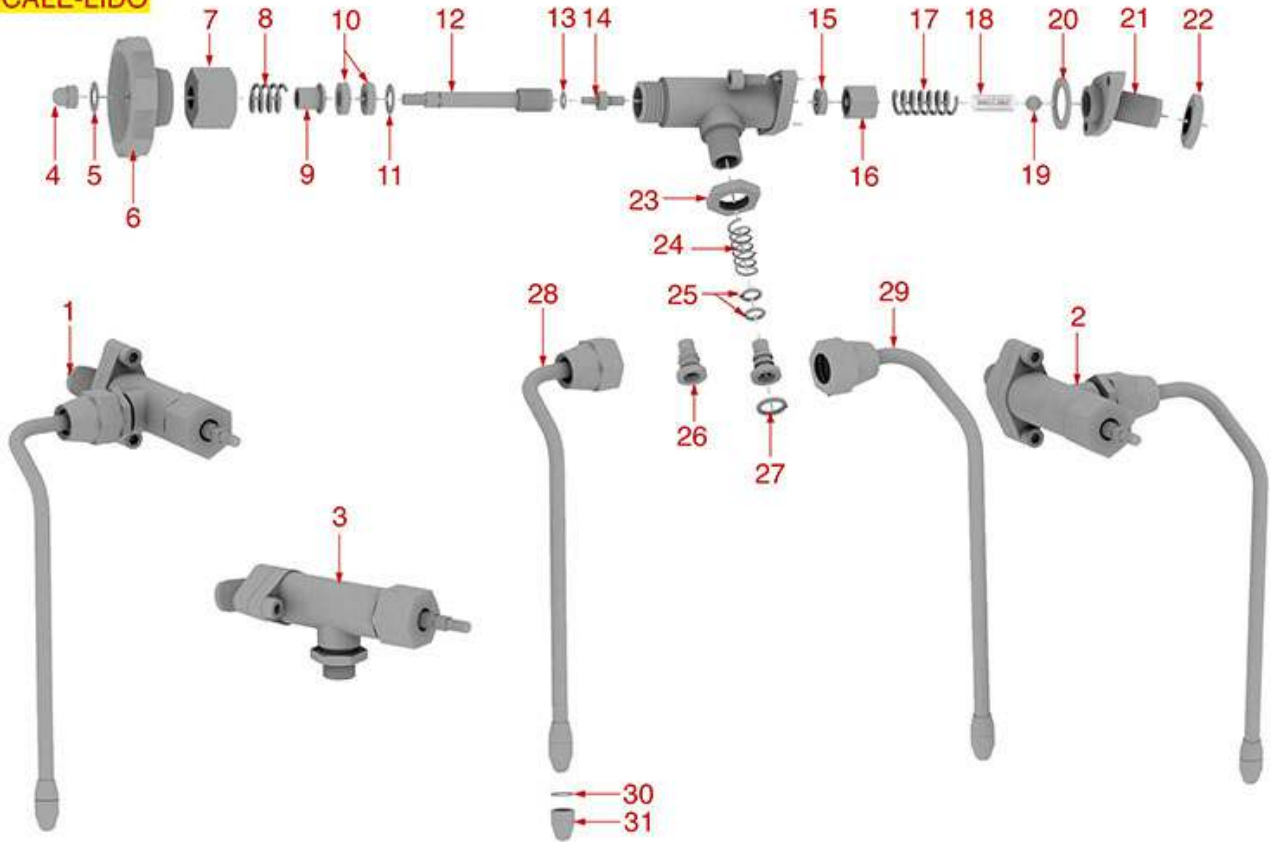

WATER/STEAM TAPS

DUCALE-LIDO