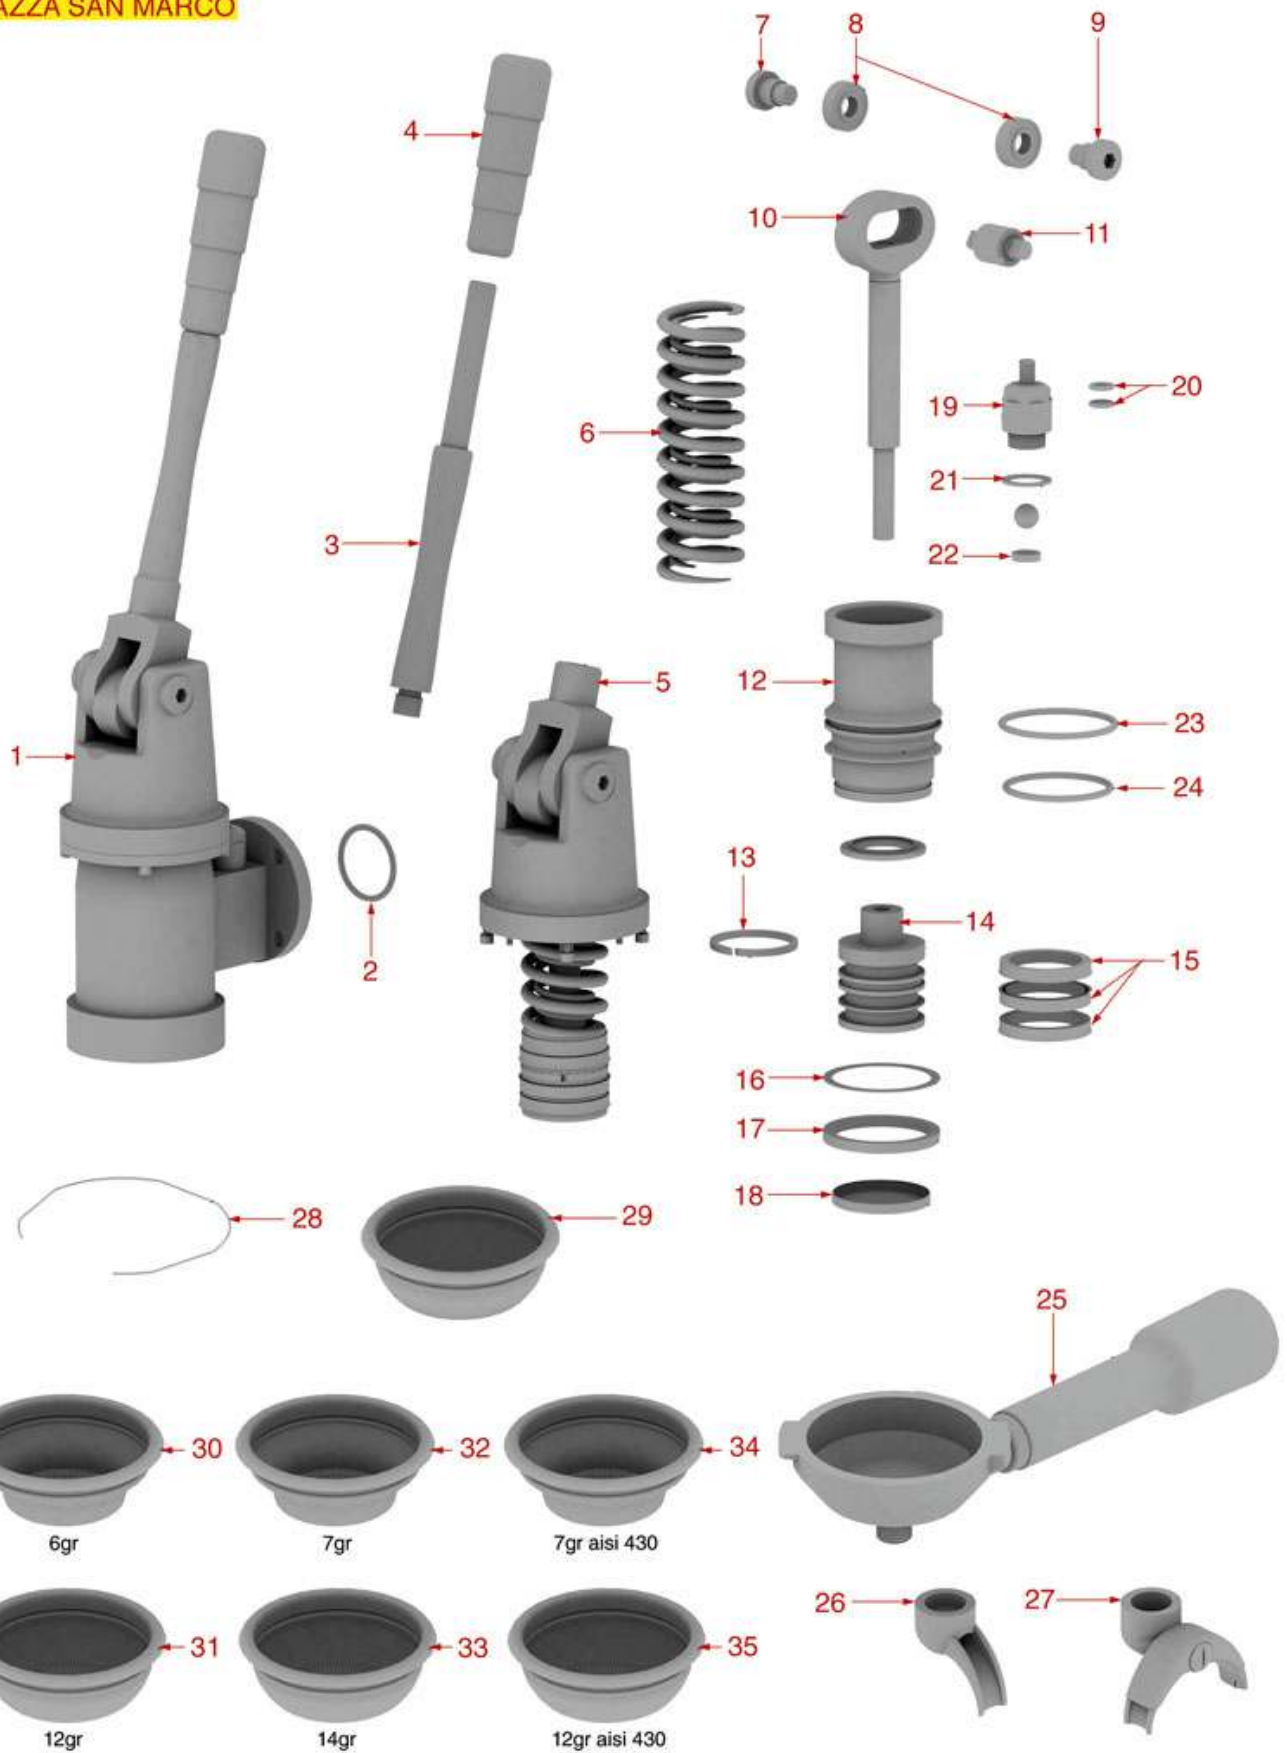

LEVER BREW GROUP

PIAZZA SAN MARCO

FZCS0201

Positions without LF code no.: upon request

FIorenzato C.S.

Position	LF code no.	Description
2	1186798	O-RING 0146 VITON
6	1250113	LEVER GROUP SPRING PAIR
13	1186800	FLAT GASKET $\varnothing$ 50x44x4 mm TEFLON
15	1186835	LIP GASKET $\varnothing$ 51x40x7.3 mm
16	1190021	PAPER SEAL $\varnothing$ 66x58x0.8 mm
17	1186829	FILTER HOLDER GASKET $\varnothing$ 66x56x6 mm
18	1081003	SHOWER SCREEN $\varnothing$ 57.5 mm
20	1186612	O-RING 02025 VITON
21	1186731	TEFLON FLAT GASKET $\varnothing$ 24x19x2 mm
22	1523404	NON-RETURN VALVE
23	1186199	O-RING 0162 EPDM
24	1186799	O-RING 04225 EPDM
26	1022501	SINGLE SPOUT $\varnothing$ 3/8"
27	1022502	DOUBLE SPOUT $\varnothing$ 3/8"
28	1250101	FILTER BLOCKING SPRING $\varnothing$ 1,00 mm INOX
29	1160339	BLIND FILTER
30	1160251	1 CUP FILTER 6 g
31	1160252	2-CUP FILTER 12 GRAMS
32	1160335	1 CUP FILTER 7 g
33	1160337	2-CUP FILTER 14 GRAMS
34	1160281	1-CUP FILTER 7 gr - BASIC QUALITY
35	1160282	2-CUP FILTER 14 GRAMS - BASIC QUALITY