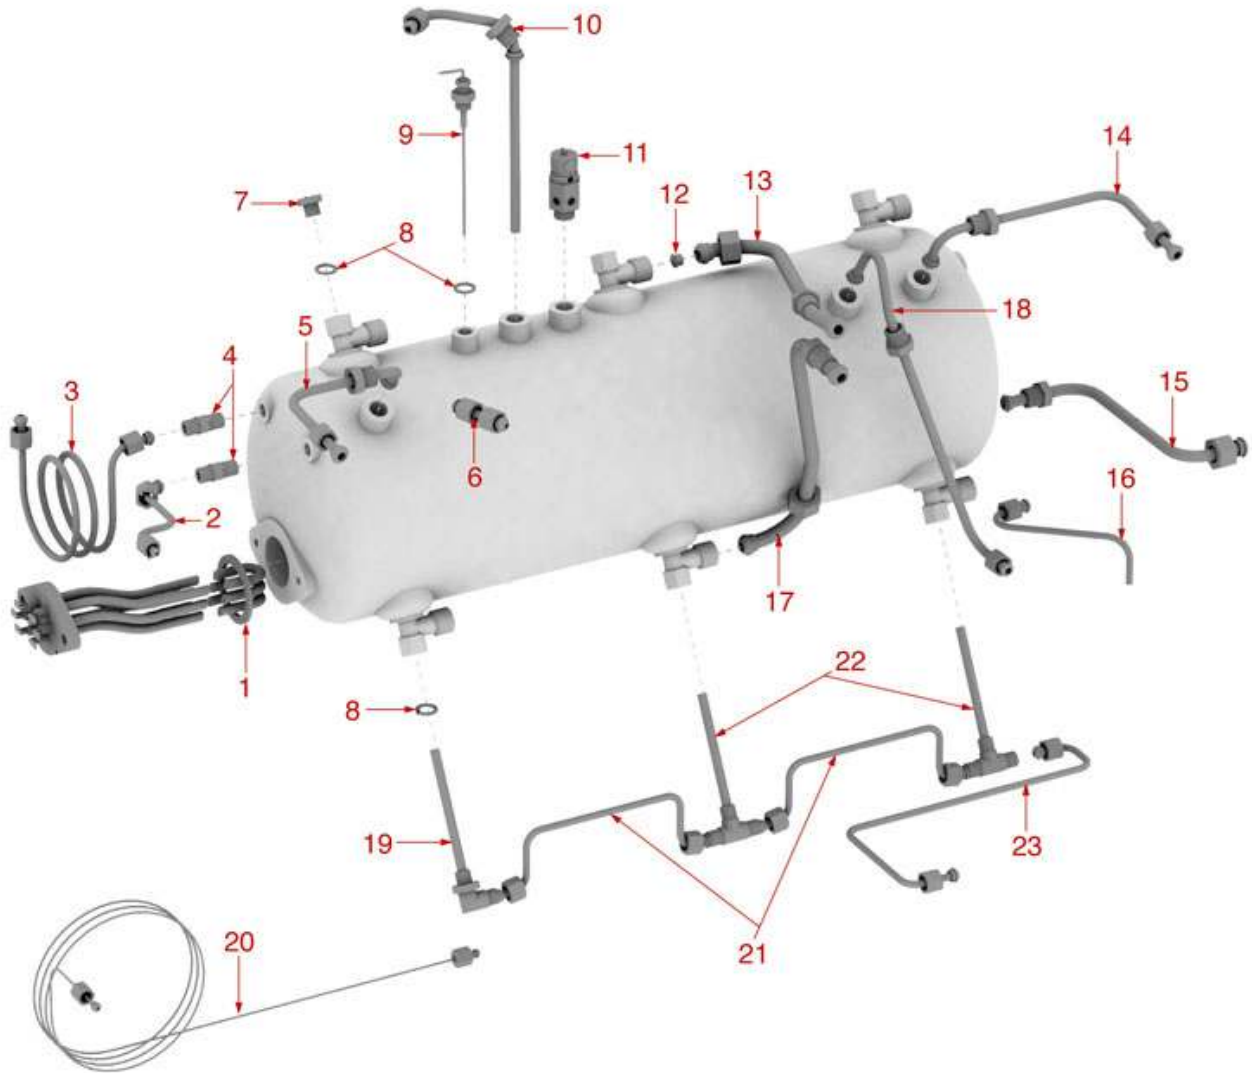

BOILER

24
1
DUCALE LEVETTA 1GR
DUCALE PULSANTE 1GR
DUCALE ELETTRONICA 1GR

26
1
DUCALE LEVETTA 3GR
DUCALE PULSANTE 3GR
DUCALE ELETTRONICA 3GR
FENICE ELETTRONICA 3GR
RIALTO PULSANTE 3GR
RIALTO ELETTRONICA 3GR
MURANO ELETTRONICA 3GR

25
1
DUCALE LEVETTA 2GR
DUCALE PULSANTE 2GR
DUCALE ELETTRONICA 2GR
FENICE PULSANTE 2GR-3GR
FENICE ELETTRONICA 2GR
RIALTO PULSANTE 2GR
RIALTO ELETTRONICA 2GR
MURANO ELETTRONICA 2GR

27
28
ACCADEMIA PULSANTE 2GR
ACCADEMIA ELETTRONICA 2GR