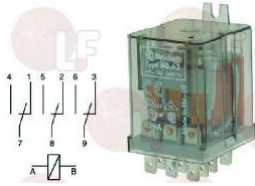

Suitable for:

Suitable for:

Relays

3351605 RELAY 60.63 10A 230V 50/60Hz
3 switching contacts
for CIMBALI JUNIOR

FIorenzato C.S. A3200109

Remote control switches

3446222 CONTACTOR SIEMENS MINI 3TG1010-0AL2
9A 230V 50Hz 4Kw
4 normally open contacts
1 normally open auxiliary contact
for Coffee machine (FIorenzato C.S.) ACCADEMIA
DUCALE