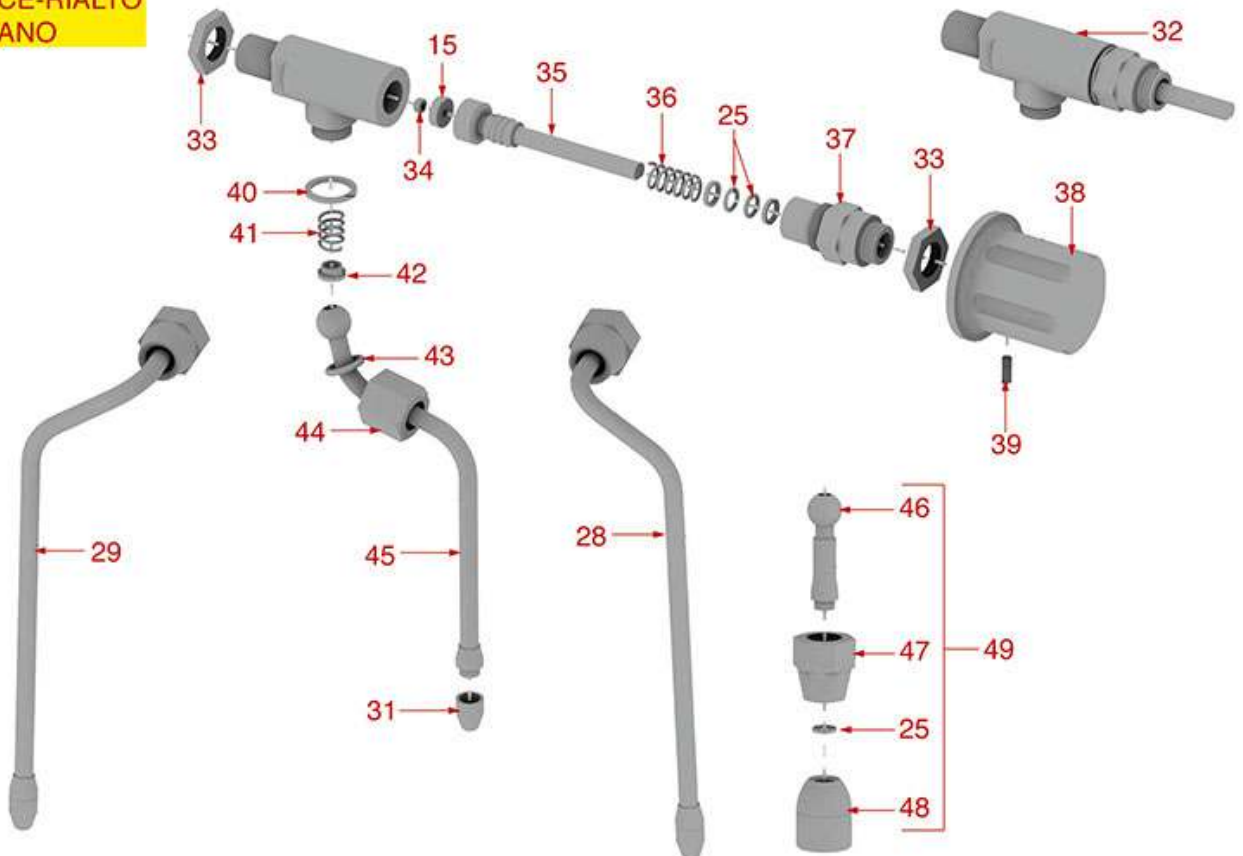

FENICE-RIALTO MURANO

FZCS0501

Positions without LF code no.: upon request