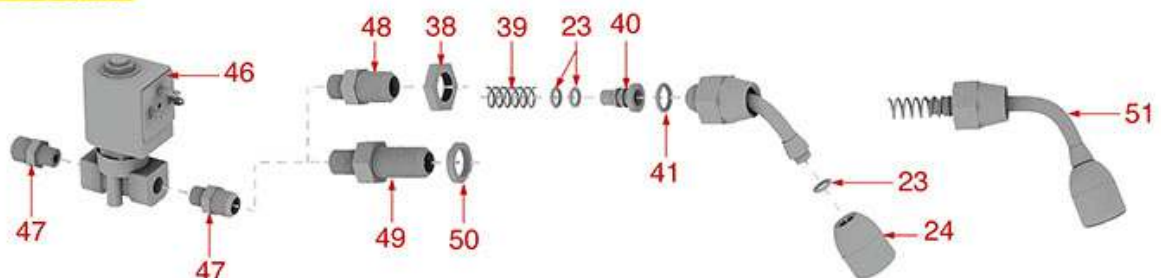

FENICE-DUCALE