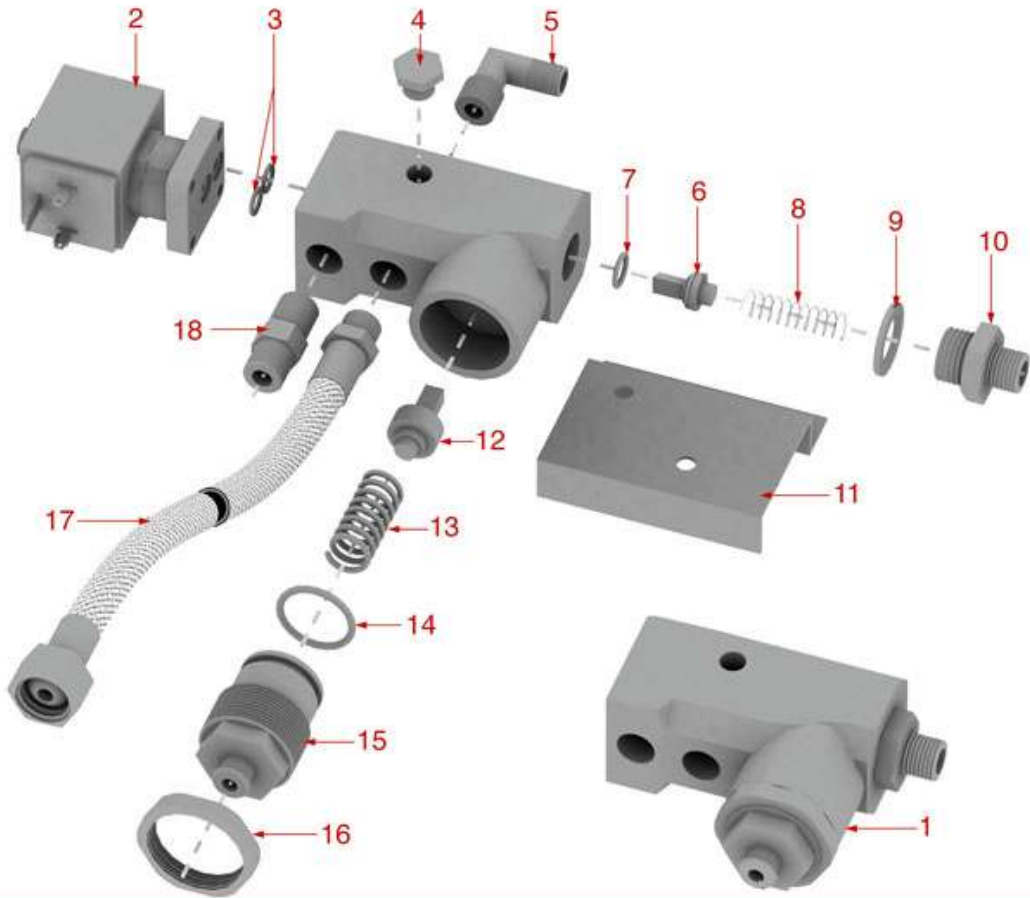

INLET TAPS

FZCS1001

FIORENZATO C.S.

Position	LF code no.	Description
1	1358001	WATER INLET TAP
2	1120331	2-WAY SOLENOID VALVE LUCIFER 240V 50Hz
3	1186612	O-RING 02025 VITON
6	1523437	NON-RETURN VALVE
9	1186326	TEFLON FLAT GASKET $\varnothing$ 22x16x2 mm
12	1523412	INLET VALVE
18	1349102	FITTING $\varnothing$ 1/4"M-1/4"M
19	1348210	WATER INLET TAP
21	1250073	OUTLET SPRING $\varnothing$ 14.5x32 mm
22	1186117	TEFLON FLAT GASKET $\varnothing$ 26x21x2 mm
23	1523453	COMPLETE DRAIN VALVE
24	1186326	TEFLON FLAT GASKET $\varnothing$ 22x16x2 mm
25	1250071	NON-RETURN VALVE SPRING $\varnothing$ 8x32 mm
26	1523437	NON-RETURN VALVE
27	1186118	TEFLON FLAT GASKET $\varnothing$ 26x19x2 mm
29	1523412	INLET VALVE