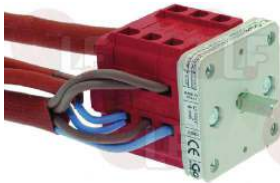

FIorenzato C.S. A2100114

FIorenzato C.S. A2100316