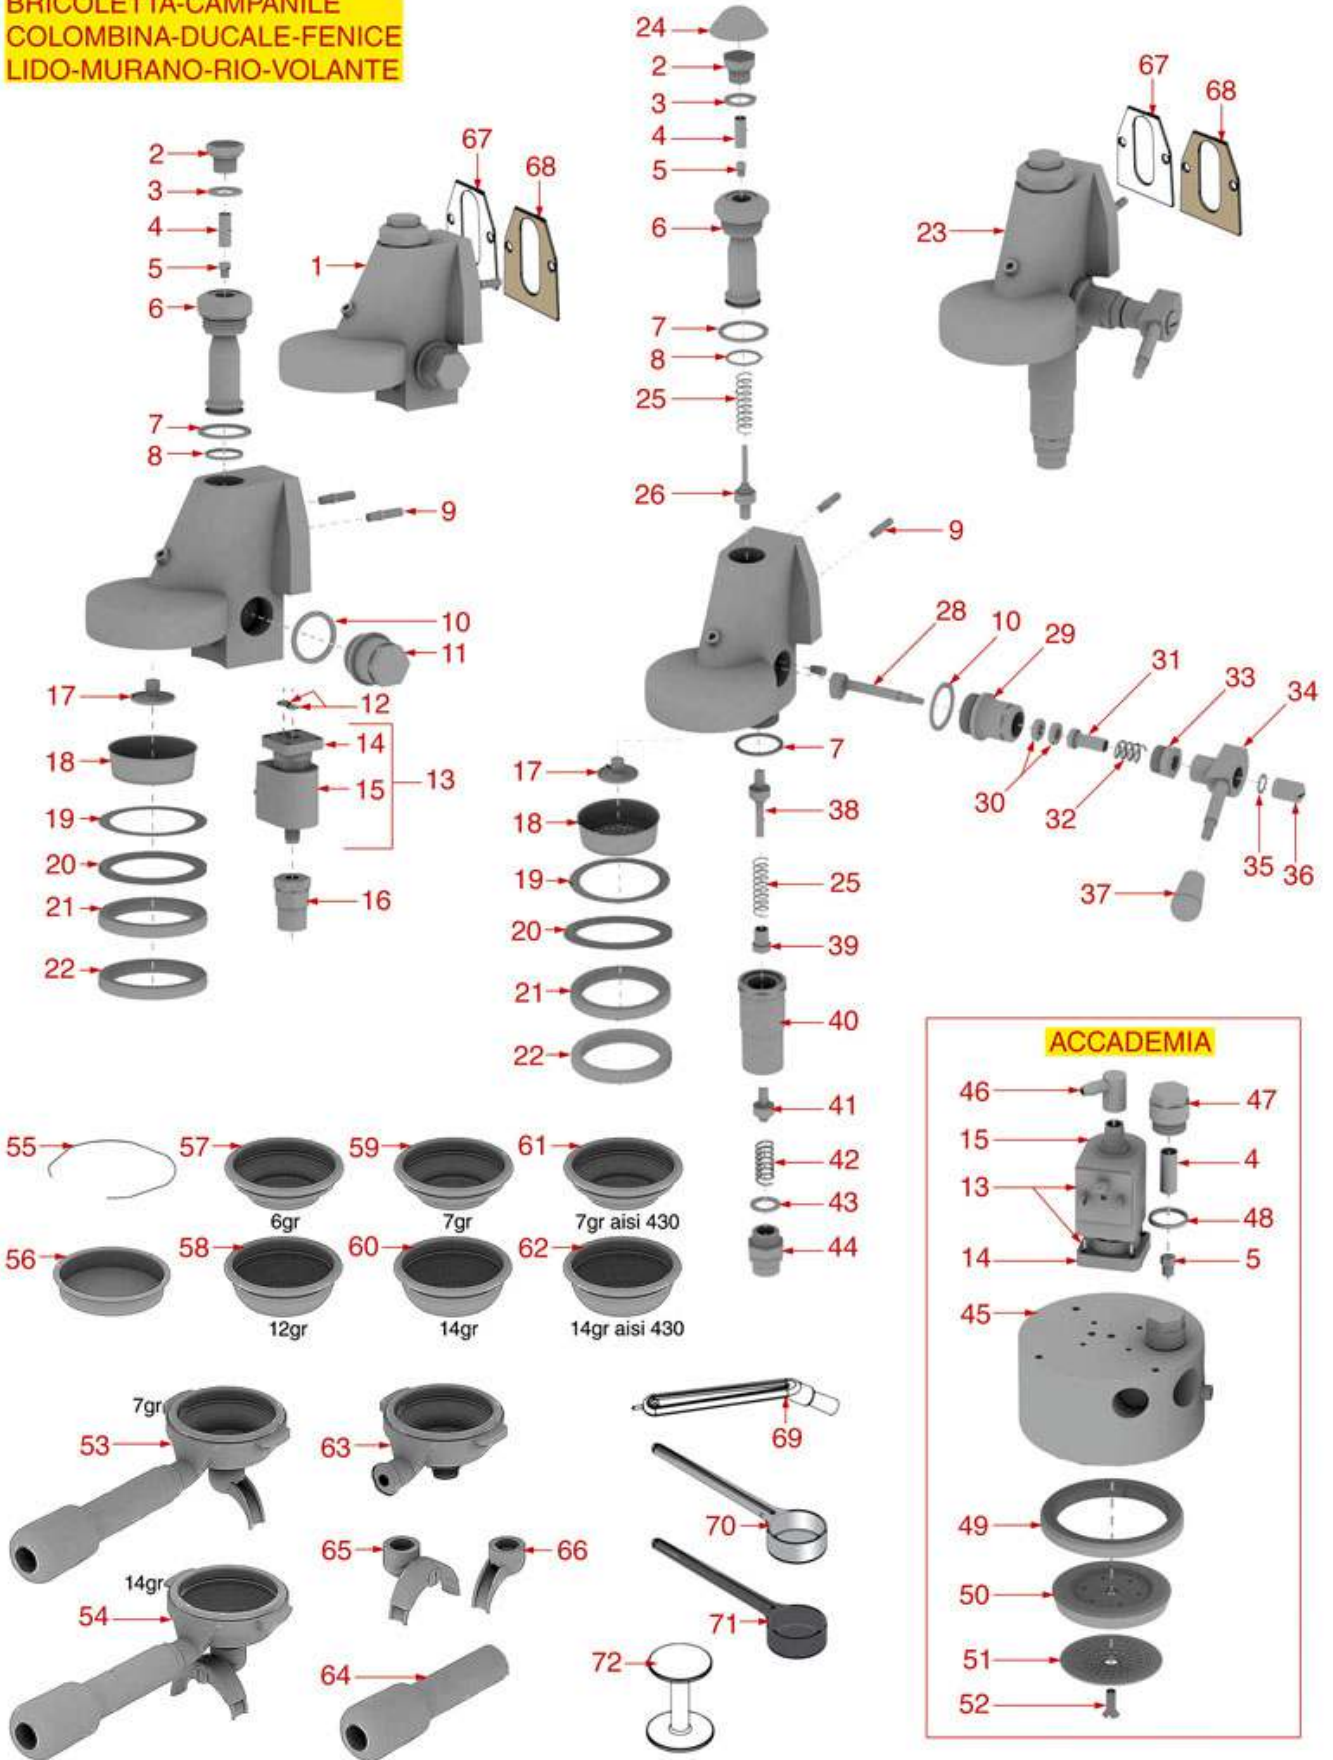

# FIorenzato C.S.

Position	LF code no.	Description
1	1192006	BREW GROUP E61
2	1439001	CAP ø 16 mm FOR BREW GROUP
3	1186326	TEFLON FLAT GASKET ø 22x16x2 mm
4	1160517	WATER FILTER ø 8.5x22 mm
5	1501522	NOZZLE M6x1 HOLE ø 0,75 mm
6	1027016	UPPER CHROMIUM-PLATED SLEEVE
7	1186307	TEFLON FLAT GASKET ø 36x30x2 mm
8	1186591	O-RING 0128 VITON
10	1186307	TEFLON FLAT GASKET ø 36x30x2 mm
11	1439011	CHROMIUM-PLATED SIDE CAP
12	1186611	O-RING 02025 RED SILICONE
12	1186612	O-RING 02025 VITON
13	1120330	3-WAY SOLENOID VALVE LUCIFER 240V 50Hz
13	1120335	3-WAY SOLENOID VALVE PARKER 230V 50/60Hz
14	1120334	3-WAY MECHANICAL COMPONENT LUCIFER
14	1120339	3-WAY MECHANICAL COMPONENT PARKER
15	1120332	COIL LUCIFER/PARKER 220/240V 9W 50Hz
15	3120032	COIL PARKER ZB09 9W 220/240V 50/60Hz
16	1349007	DRAIN CHROMIUM-PLATED FITTING
17	1501561	GROUP SPRAY NOZZLE ø 30 mm M10x1
18	1081016	SHOWER SCREEN ø 60 mm
19	1190001	PAPER SEAL ø 73x59x0.8 mm
20	1190002	RUBBER SEAL ø 73x59x1 mm EPDM
21	1186723	FILTER HOLDER GASKET ø 73x57x8.5 mm
22	1186721	FILTER HOLDER GASKET ø 74x57.5x8 mm
22	1186722	FILTER HOLDER GASKET ø 73x57x8 mm
23	1192001	LEVER BREW GROUP E61
25	1250537	SPRING ø 14x45 mm
26	1523451	COMPLETE SPOUT VALVE
28	1324048	CAM ROD FOR COFFEE GROUP
29	1349022	CAMS CHROMIUM-PLATED FITTING
30	1186312	EPDM FLAT GASKET ø 15.5x7.5x4 mm
31	1186313	CAM GUIDE BUSHING
32	1250011	RUBBERPIECE LOCKING SPRING ø 14,6x21 mm
33	1439533	STUFFING GLAND CHROME-PLATED FITTING
34	1191022	CHROMIUM-PLATED CAM
36	1191022	CHROMIUM-PLATED CAM
37	1241401	KNOB M8x1
38	1523452	COMPLETE DRAIN VALVE
40	1027002	OUTLET CHROMIUM-PLATED SLEEVE
41	1523453	COMPLETE DRAIN VALVE
42	1250073	OUTLET SPRING ø 14.5x32 mm
47	1439532	CAP ø 3/8" M FOR BREW GROUP
49	1186622	FILTER HOLDER GASKET ø 71x56x8 mm
50	1086595	SHOWER HOLDER DIFFUSER
51	1081007	SHOWER ø 51.5 mm
53	1165040	1 CUP FILTER HOLDER ASSEMBLY FIORENZATO
54	1165042	2 CUPS FILTER HOLDER ASSEMBLY FIORENZATO
55	1250101	FILTER BLOCKING SPRING ø 1,00 mm INOX
56	1160339	BLIND FILTER
57	1160251	1 CUP FILTER 6 g
58	1160252	2-CUP FILTER 12 GRAMS
59	1160335	1 CUP FILTER 7 g
60	1160337	2-CUP FILTER 14 GRAMS
61	1160281	1-CUP FILTER 7 gr - BASIC QUALITY
62	1160282	2-CUP FILTER 14 GRAMS - BASIC QUALITY
63	1165022	FILTER HOLDER COFFEE MACHINES
64	1241504	FILTER HOLDER HANDLE M12
65	1022502	DOUBLE SPOUT ø 3/8"
66	1022501	SINGLE SPOUT ø 3/8"
67	1186508	COFFEE GROUP GASKET 77x73x2 mm
68	1186384	COFFEE GROUP GASKET 80x70x2 mm
69	1384001	BRUSH FOR COFFEE SHOWER
70	1069002	STAINLESS STEEL MEASURING SPOON 20 ml
71	1069001	PLASTIC MEASURING SPOON 20 ml
72	1385002	NYLON COFFEE TAMPER ø 50/57 mm