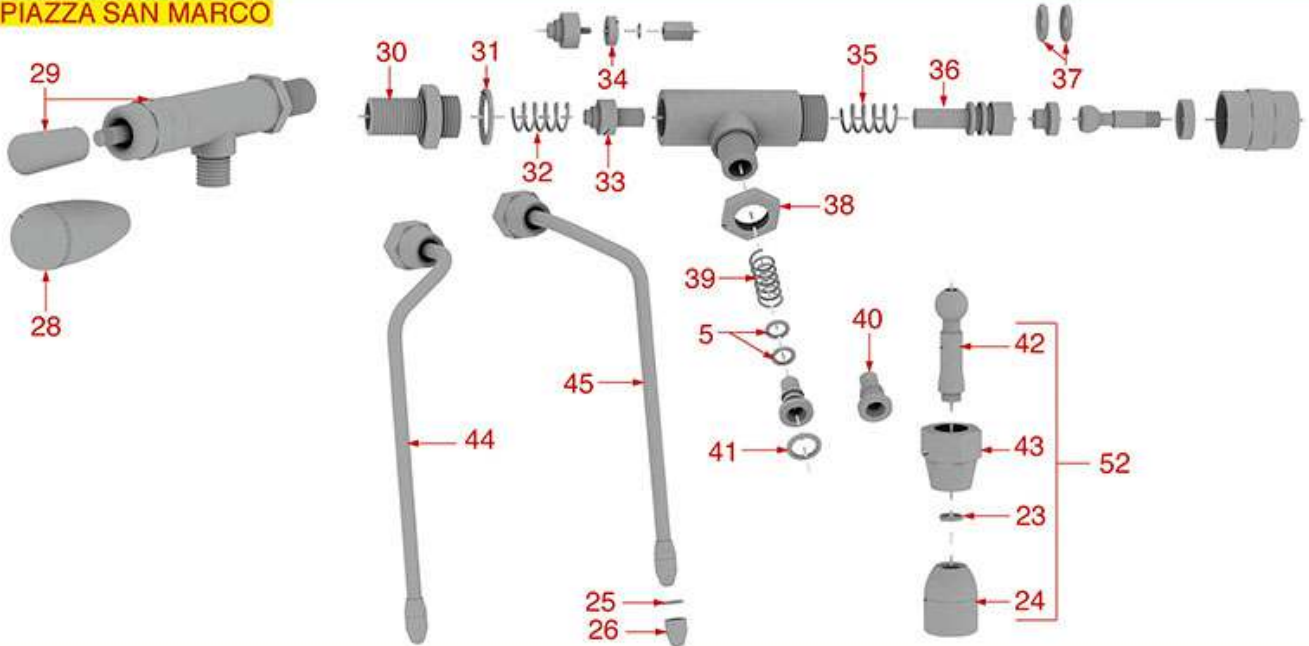

PIAZZA SAN MARCO