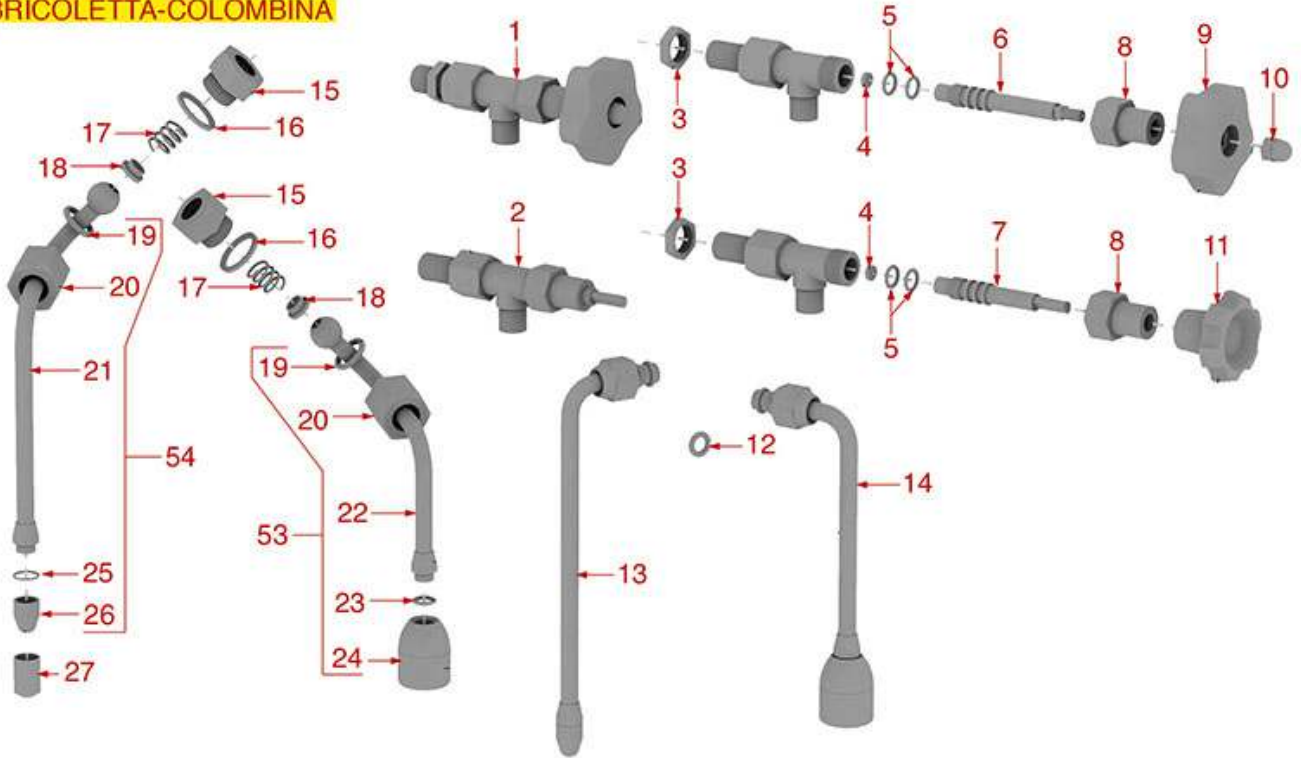

WATER/STEAM TAPS 2

BRICOLETTA-COLOMBINA