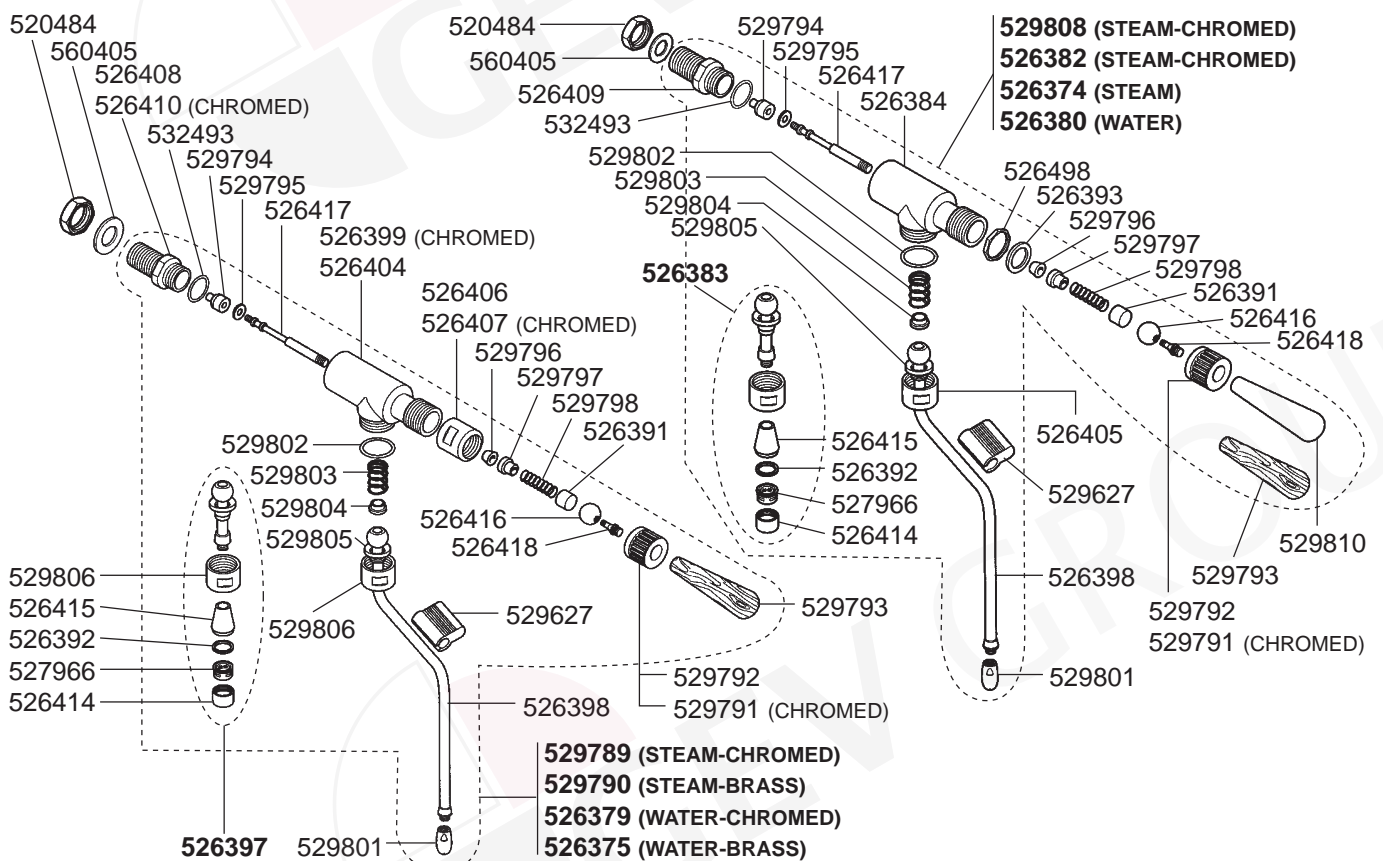

GROUP

FILTER HOLDERS

ELEKTRA – ESPRESSO MACHINES

1
ESPRESSO MACHINES

GROUP/FILTER HOLDERS HOME

STEAM/WATER TAPS

STEAM/WATER TAPS/LEVEL INDICATOR/VALVES

STEAM/WATER TAPS/LEVEL INDICATOR HOME

S1, S1C, SX, SXC

ELECTRICAL COMPONENTS SIXTIES

ELECTRICAL COMPONENTS VARIOUS

ELECTRICAL COMPONENTS VARIOUS

390324

345722 (1 POLE)

345720 (2 POLES)

346020

346031

346032

346019

301001
(RED)

301060

301038 (GREEN)

301039 (RED)

301040 (SWITCH)
301044
(PUSH BUTTON)

359237
(RED)

359238
(GREEN)

359240
(GOLD)

359242
(CHROMED)

417175
(800 W
230 VAC)

528182

400361
(OLD-00384035)