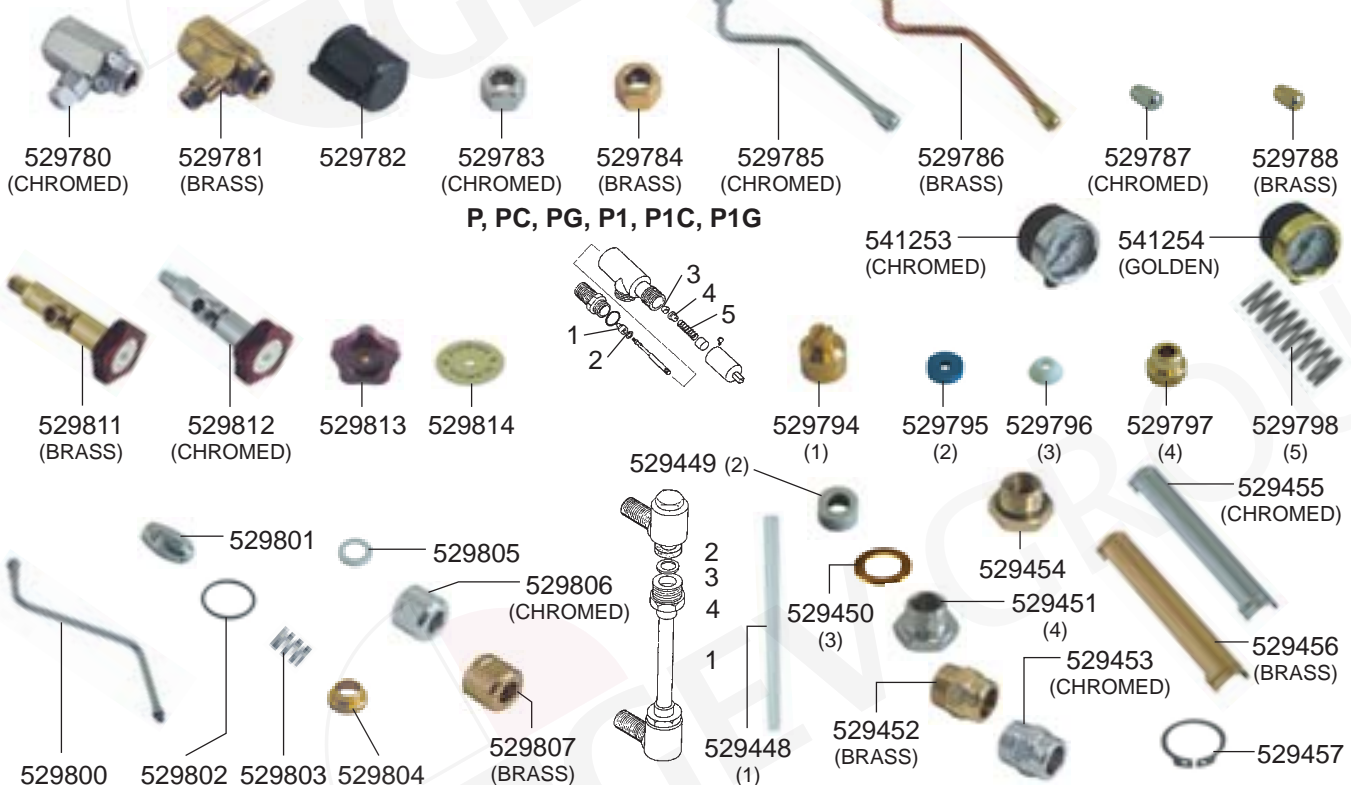

GROUP

FILTER HOLDERS

ELEKTRA – ESPRESSO MACHINES

1
ESPRESSO MACHINES

GROUP/FILTER HOLDERS HOME

STEAM/WATER TAPS

STEAM/WATER TAPS/LEVEL INDICATOR/VALVES

STEAM/WATER TAPS/LEVEL INDICATOR HOME

S1, S1C, SX, SXC

ELECTRICAL COMPONENTS SIXTIES

ELECTRICAL COMPONENTS VARIOUS

ELECTRICAL COMPONENTS VARIOUS

390324

345722 (1 POLE)

345720 (2 POLES)

346020

346031

346032

346019

301001
(RED)

301060

301038 (GREEN)

301039 (RED)

301040 (SWITCH)
301044
(PUSH BUTTON)

359237
(RED)

359238
(GREEN)

359240
(GOLD)

359242
(CHROMED)

417175
(800 W
230 VAC)

528182

400361
(OLD-00384035)