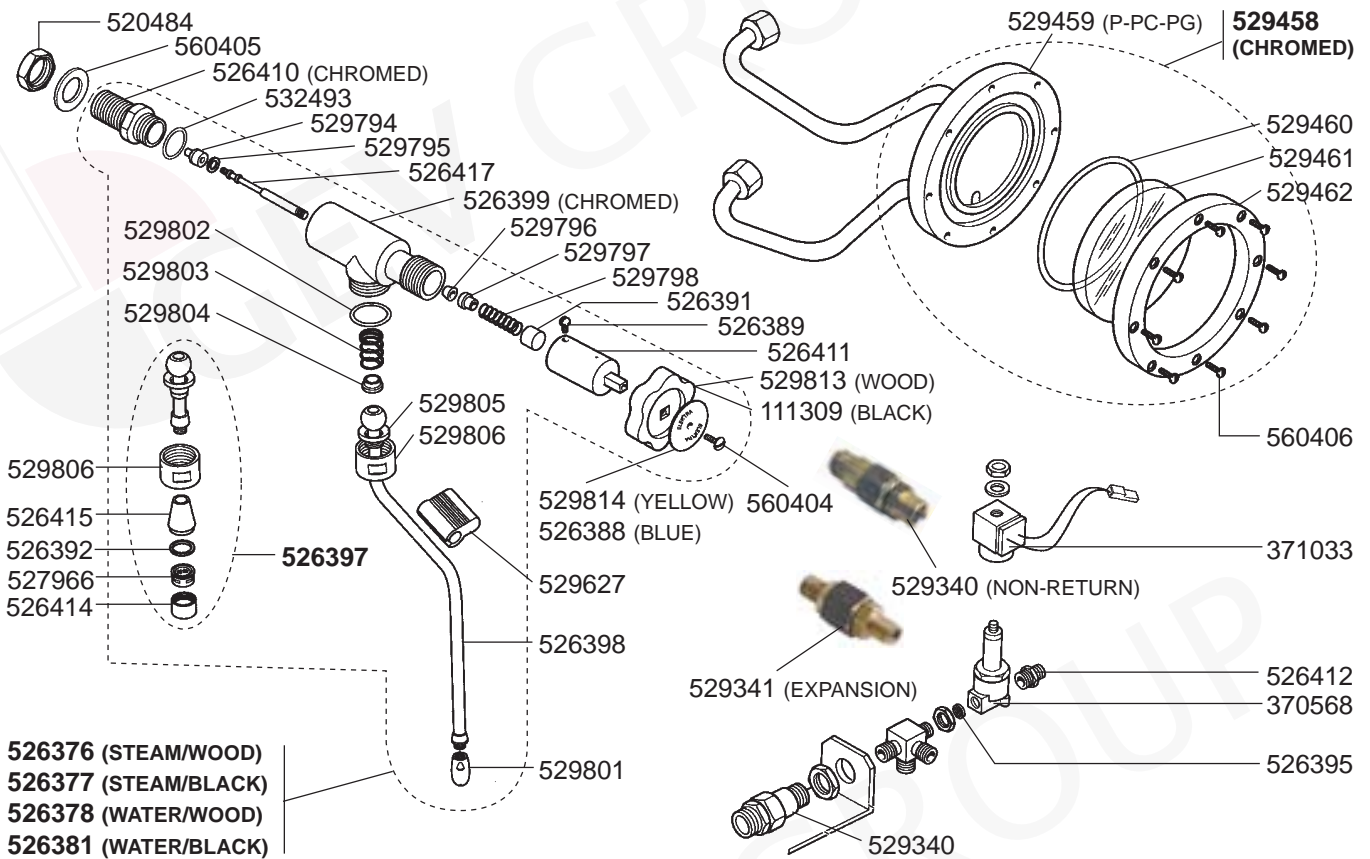

GROUP

FILTER HOLDERS

ELEKTRA – ESPRESSO MACHINES

1
ESPRESSO MACHINES

GROUP/FILTER HOLDERS HOME

STEAM/WATER TAPS

STEAM/WATER TAPS/LEVEL INDICATOR/VALVES

STEAM/WATER TAPS/LEVEL INDICATOR HOME

S1, S1C, SX, SXC

ELECTRICAL COMPONENTS SIXTIES

ELECTRICAL COMPONENTS VARIOUS

ELECTRICAL COMPONENTS VARIOUS

390324

345722 (1 POLE)

345720 (2 POLES)

346020

346031

346032

346019

301001
(RED)

301060

301038 (GREEN)

301039 (RED)

301040 (SWITCH)
301044
(PUSH BUTTON)

359237
(RED)

359238
(GREEN)

359240
(GOLD)

359242
(CHROMED)

417175
(800 W
230 VAC)

528182

400361
(OLD-00384035)