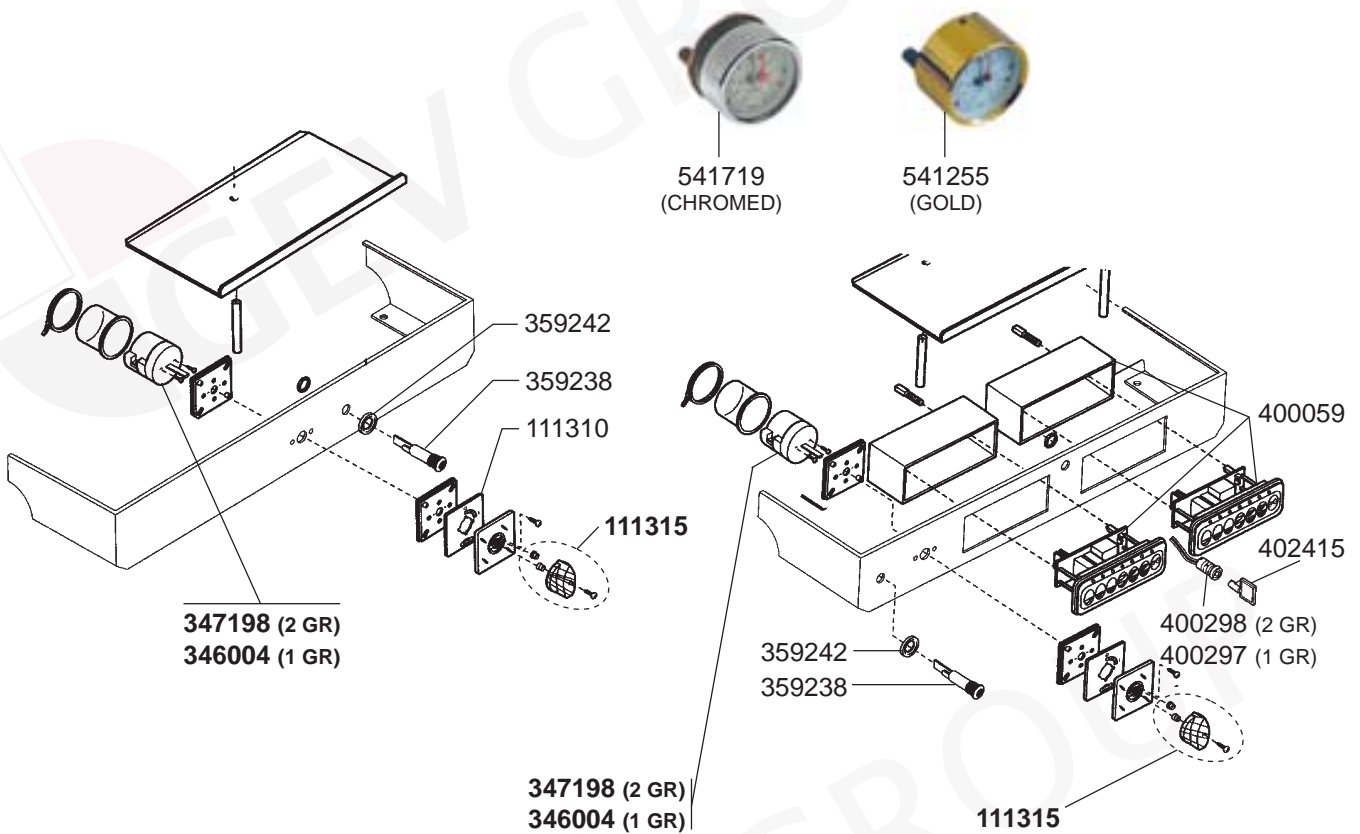

GROUP

FILTER HOLDERS

ELEKTRA – ESPRESSO MACHINES

1
ESPRESSO MACHINES

GROUP/FILTER HOLDERS HOME

STEAM/WATER TAPS

STEAM/WATER TAPS/LEVEL INDICATOR/VALVES

STEAM/WATER TAPS/LEVEL INDICATOR HOME

S1, S1C, SX, SXC

ELECTRICAL COMPONENTS SIXTIES

ELECTRICAL COMPONENTS VARIOUS

ELECTRICAL COMPONENTS VARIOUS

390324

345722 (1 POLE)

345720 (2 POLES)

346020

346031

346032

346019

301001
(RED)

301060

301038 (GREEN)

301039 (RED)

301040 (SWITCH)
301044
(PUSH BUTTON)

359237
(RED)

359238
(GREEN)

359240
(GOLD)

359242
(CHROMED)

417175
(800 W
230 VAC)

528182

400361
(OLD-00384035)