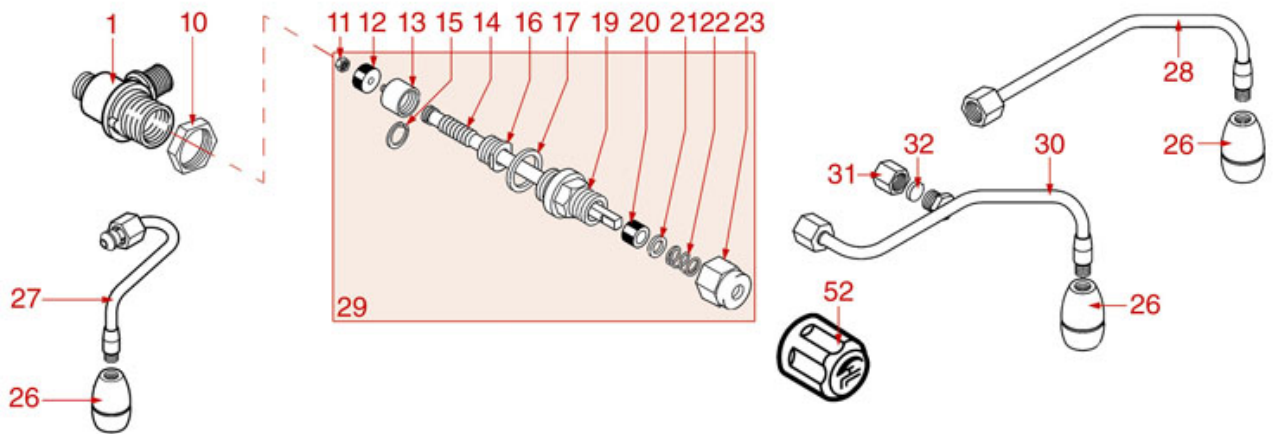

WATER/STEAM TAPS

DIVINA

AS1201

ASTORIA CMA

Position	LF code no.	Description
1	1348451	STEAM TAP BODY
2	1186182	TEFLON FLAT GASKET $\varnothing$ 21x17x2 mm
2	1186394	ASBESTOS FREE FLAT GASKET $\varnothing$ 22x17x2 mm
3	1250547	SPRING $\varnothing$ 11.5x16 mm
4	1186378	CONICAL TEFLON SEAL $\varnothing$ 14x7x6 mm
7	1186180	BURN PREVENTING RUBBERPIECE $\varnothing$ 10 mm
10	1348453	NUT M 26x1.5
11	1348025	BRASS NUT M3
12	1186316	EPDM FLAT GASKET $\varnothing$ 15x4x4 mm 60 SH
12	1186527	FLAT EPDM GASKET $\varnothing$ 15x4x4 mm 80 SH
13	1324056	TAP PISTON
15	1250223	STAINLESS STEEL CIRCLIP RA-6 UNI 7437
16	1186377	GASKET HOLDER
17	1186333	COPPER FLAT GASKET $\varnothing$ 26x20x2 mm
17	1186340	ASBESTOS FREE FLAT GASKET $\varnothing$ 26x20x2 mm
18	1348077	WATER/STEAM TAP PIN ROD
19	1349458	TAP FITTING
20	1186393	FLAT EPDM GASKET $\varnothing$ 12.5x8x9 mm
20	1786263	FLAT GASKET EPDM $\varnothing$ 12.5x8x9 mm
21	1186376	WASHER $\varnothing$ 12x8x1 mm
22	1250547	SPRING $\varnothing$ 11.5x16 mm
23	1348458	TAP NUT
26	1449097	STAINLESS STEEL WATER SPRINKLER M10
29	1348077	WATER/STEAM TAP PIN ROD
31	1439021	CAP $\varnothing$ 1/4" F HEIGHT 14 mm NUT 16 mm
34	1349079	L- FITTING $\varnothing$ 1/4" M 1/8" M
35	1186771	COPPER FLAT GASKET $\varnothing$ 8,5x5x1 mm
36	1160566	STAINLESS STEEL WATER FILTER $\varnothing$ 8 mm
37	1120700	2-WAY SOLENOID VALVE PARKER 230V 50/60Hz
40	1349083	MIXER FITTING
41	1349136	FITTING $\varnothing$ 1/8" M-1/4" F
42	1349081	L-FITTING $\varnothing$ 1/4" M 1/4" M
43	1160566	STAINLESS STEEL WATER FILTER $\varnothing$ 8 mm
44	1349111	FITTING $\varnothing$ 1/8" M 1/4" M
50	1349102	FITTING $\varnothing$ 1/4" M-1/4" M
51	1241452	STEAM TAP KNOB
52	1241468	WATER TAP HANDLE
53	1449207	STAINLESS STEEL STEAM PIPE COMPLETE
100	1079030	KIT CAPPUCINATORE ASTORIA/CMA