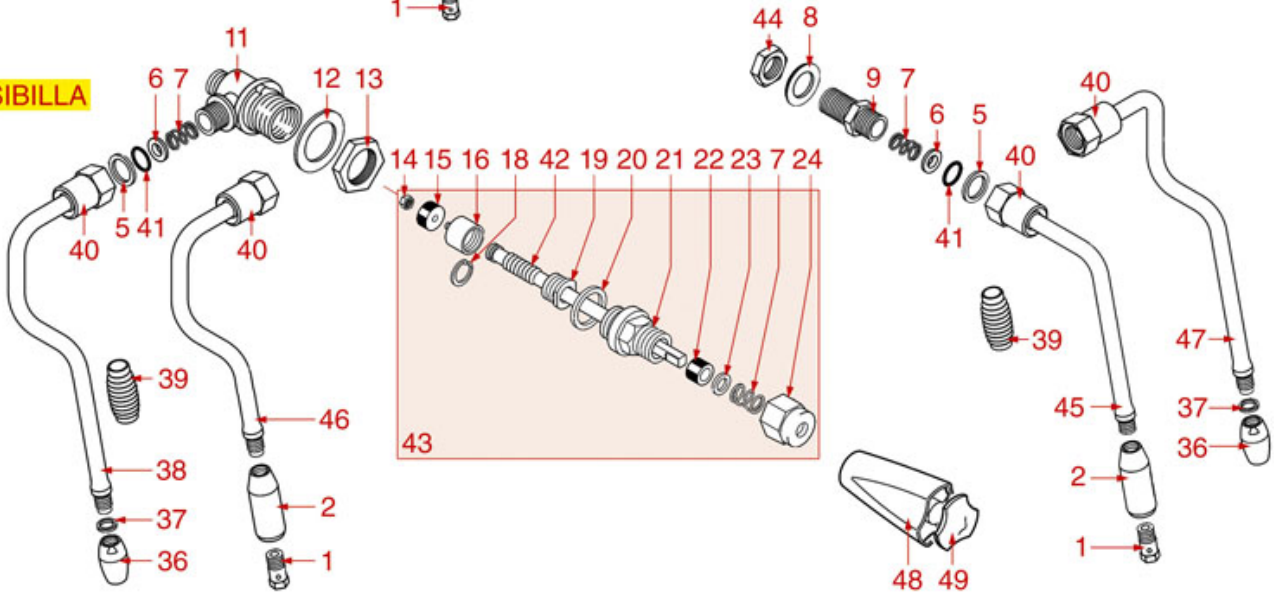

WATER/STEAM TAPS

RAPALLO

SIBILLA

CK-CKE CKX-CKXE