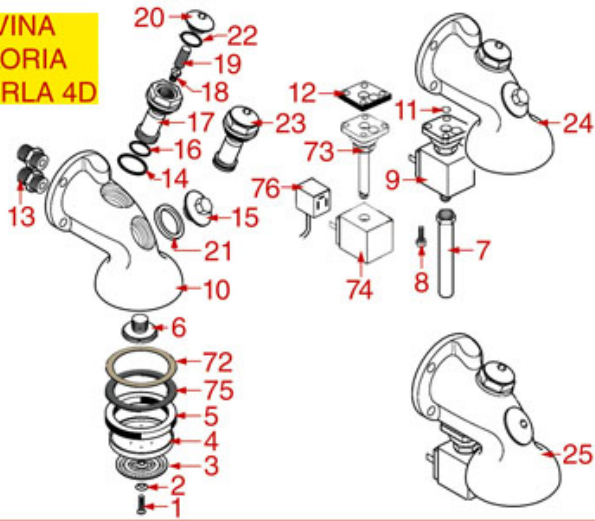

BREW GROUP CTS

DIVINA GLORIA PERLA 4D