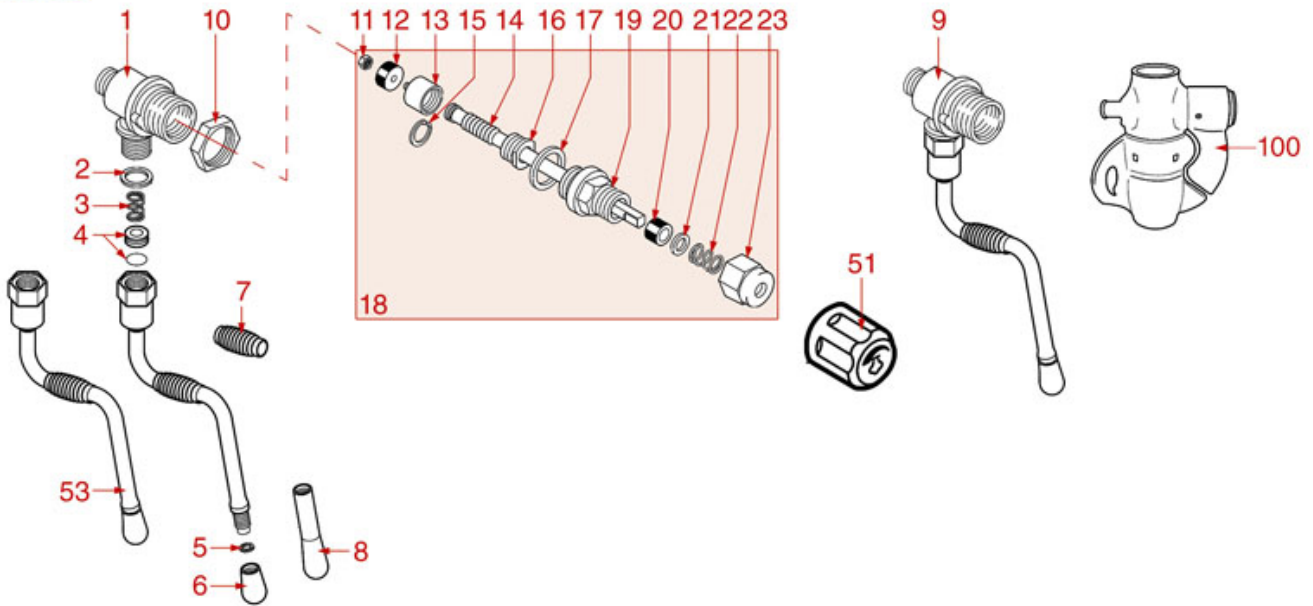

WATER/STEAM TAPS

DIVINA

AS1201

ASTORIA CMA

Position	LF code no.	Description
1	1348451	STEAM TAP BODY
2	1186182	TEFLON FLAT GASKET $\varnothing$ 21x17x2 mm
2	1186394	ASBESTOS FREE FLAT GASKET $\varnothing$ 22x17x2 mm
3	1250547	SPRING $\varnothing$ 11.5x16 mm
4	1186378	CONICAL TEFLON SEAL $\varnothing$ 14x7x6 mm
7	1186180	BURN PREVENTING RUBBERPIECE $\varnothing$ 10 mm
10	1348453	NUT M 26x1.5
11	1348025	BRASS NUT M3
12	1186316	EPDM FLAT GASKET $\varnothing$ 15x4x4 mm 60 SH
12	1186527	FLAT EPDM GASKET $\varnothing$ 15x4x4 mm 80 SH
13	1324056	TAP PISTON
15	1250223	STAINLESS STEEL CIRCLIP RA-6 UNI 7437
16	1186377	GASKET HOLDER
17	1186333	COPPER FLAT GASKET $\varnothing$ 26x20x2 mm
17	1186340	ASBESTOS FREE FLAT GASKET $\varnothing$ 26x20x2 mm
18	1348077	WATER/STEAM TAP PIN ROD
19	1349458	TAP FITTING
20	1186393	FLAT EPDM GASKET $\varnothing$ 12.5x8x9 mm
20	1786263	FLAT GASKET EPDM $\varnothing$ 12.5x8x9 mm
21	1186376	WASHER $\varnothing$ 12x8x1 mm
22	1250547	SPRING $\varnothing$ 11.5x16 mm
23	1348458	TAP NUT
26	1449097	STAINLESS STEEL WATER SPRINKLER M10
29	1348077	WATER/STEAM TAP PIN ROD
31	1439021	CAP $\varnothing$ 1/4" F HEIGHT 14 mm NUT 16 mm
34	1349079	L- FITTING $\varnothing$ 1/4" M 1/8" M
35	1186771	COPPER FLAT GASKET $\varnothing$ 8,5x5x1 mm
36	1160566	STAINLESS STEEL WATER FILTER $\varnothing$ 8 mm
37	1120700	2-WAY SOLENOID VALVE PARKER 230V 50/60Hz
40	1349083	MIXER FITTING
41	1349136	FITTING $\varnothing$ 1/8" M-1/4" F
42	1349081	L-FITTING $\varnothing$ 1/4" M 1/4" M
43	1160566	STAINLESS STEEL WATER FILTER $\varnothing$ 8 mm
44	1349111	FITTING $\varnothing$ 1/8" M 1/4" M
50	1349102	FITTING $\varnothing$ 1/4" M-1/4" M
51	1241452	STEAM TAP KNOB
52	1241468	WATER TAP HANDLE
53	1449207	STAINLESS STEEL STEAM PIPE COMPLETE
100	1079030	KIT CAPPUCINATORE ASTORIA/CMA