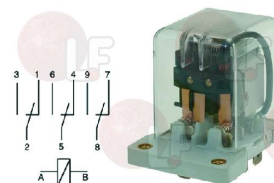

ASTORIA CMA 18600

3351900 RELAY B2-3 250V 16A
tripolar changeover switch