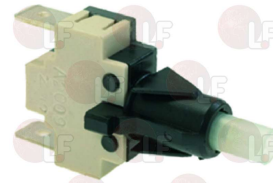

ASTORIA CMA 18135

Suitable for:

1319082 SINGLE-POLE PUSH BUTTON 16A 250V

for Coffee machine (GAGGIA) DECO - XD - XE
for Coffee machine (SPINEL) LOLA - LOLITA
PINOCCHIO

ASTORIA CMA 18371058

3319501 SWITCH PROTECTION CAP