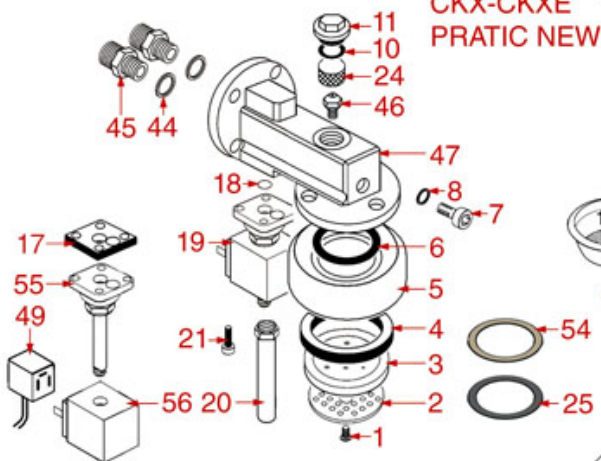

BREW GROUP STANDARD AND BUSHING

STANDARD

STANDARD ITALY

PASSANTE-BUSHING PASSANT-SCHLAUFE

ASTORIA CMA

Position	LF code no.	Description
1	1528501	S/STEEL CROSS SCREW M5x12 mm UNI 7689
2	1081006	SHOWER SCREEN ø 51.5 mm
2	1081007	SHOWER ø 51.5 mm
3	1086501	SHOWER HOLDER DIFFUSER
4	1186622	FILTER HOLDER GASKET ø 71x56x8 mm
4	1186678	FILTER HOLDER GASKET ø 72x56x8.5 mm
4	1786062	FILTER HOLDER GASKET ø 72x56x8 mm
5	1002501	FILTER HOLDER COUPLING
6	1186190	O-RING 04187 VITON
6	1186461	O-RING 0158 mm SILICONE
7	1184012	S/STEEL SCREW T.C.C.E.I. M5x10 UNI 5931
8	1186771	COPPER FLAT GASKET ø 8,5x5x1 mm
10	1186414	O-RING 0119 EPDM
11	1439003	CAP ø 18 mm FOR BREW GROUP
12	1186619	COPPER FLAT GASKET ø 18x14x1.5 mm
13	1349112	FITTING ø 1/4"M-3/8"M
14	1324049	SUCTION PIPE M8
15	1449024	SUCTION PIPE
16	1186451	COFFEE GROUP GASKET ø 88x40x2 mm
17	1186415	FLAT PTFE GASKET
18	1186611	O-RING 02025 RED SILICONE
18	1186612	O-RING 02025 VITON
19	1120330	3-WAY SOLENOID VALVE LUCIFER 240V 50Hz
19	1120335	3-WAY SOLENOID VALVE PARKER 230V 50/60Hz
20	1450551	DRAIN PIPE ø 1/8"x92 mm
21	1455034	S/S SCREW T.C.C.E.I M4x10 UNI 5931
22	1160566	STAINLESS STEEL WATER FILTER ø 8 mm
24	1160501	WATER FILTER ø 14x10x12 mm
25	1190003	RUBBER THICKNESS ø 70x57x1 mm EPDM
28	1160339	BLIND FILTER
29	1160053	2 CUPS FILTER 14 gr
30	1160052	1 CUP FILTER 7 gr
31	1250002	S/STEEL FILTER LOCKING SPRING ø 1.20 mm
31	1250101	FILTER BLOCKING SPRING ø 1,00 mm INOX
32	1165013	FILTER HOLDER ASSY CMA ASTORIA
33	1186774	BURN PREVENTING RING FOR HANDLE
34	1241206	BLACK FILTER HOLDER HANDLE M12
35	1241469	CHROME PLATED CAP FOR FILTER HOLDER KNOB
36	1022003	CHROME-PLATED SPOUT EXTENSION ø 3/8"
37	1022501	SINGLE SPOUT ø 3/8"
39	1022506	DOUBLE SPOUT ø 3/8"
40	1160345	2 CUPS FILTER 18 gr
41	1165006	FILTER HOLDER COFFEE MACHINES
42	1241501	FILTER HOLDER HANDLE M12
44	1186619	COPPER FLAT GASKET ø 18x14x1.5 mm
45	1349018	FITTING ø 3/8"M-1/4"M
46	1500004	NOZZLE M5x1 HOLE ø 0.8 mm
48	1192208	EXCHANGER BREW GROUP COMPLETE
49	3120034	FEMALE LARGE CONNECTOR
50	1241067	FILTER KNOB M12
51	1192209	EXCHANGER BREW GROUP
52	1439048	BOILER CAP ø 1/4"M
53	1500004	NOZZLE M5x1 HOLE ø 0.8 mm
54	1190051	PAPER SEAL ø 70x57x0.8 mm
55	1120334	3-WAY MECHANICAL COMPONENT LUCIFER
55	1120339	3-WAY MECHANICAL COMPONENT PARKER
56	1120332	COIL LUCIFER/PARKER 220/240V 9W 50Hz
56	1120336	COIL PARKER ZB09 9W 110/120V 50/60Hz
56	3120032	COIL PARKER ZB09 9W 220/240V 50/60Hz
57	1187002	COFFEE GROUP GASKET ø 88x40x2 mm
57	1786058	COFFEE GROUP GASKET ø 88x40x2 mm
58	1160529	2-CUP FILTER 14 GRAMS
59	1160050	1 CUP FILTER 6 gr