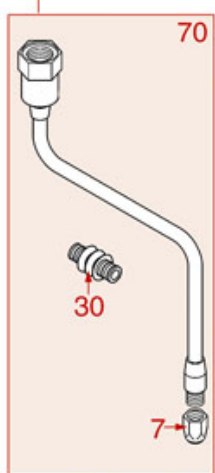

ASTORIA CMA

WATER/STEAM TAPS

ADRIA
ARGENTA
DENISE
DORA
LISA
PRATIC
VANIA

AS1001

Positions without LF code no.: upon request

ASTORIA CMA

Position	LF code no.	Description
1	1348451	STEAM TAP BODY
2	1186182	TEFLON FLAT GASKET $\varnothing$ 21x17x2 mm
2	1186394	ASBESTOS FREE FLAT GASKET $\varnothing$ 22x17x2 mm
3	1250547	SPRING $\varnothing$ 11.5x16 mm
4	1186318	O-RING 03043 EPDM
5	1186334	WASHER
6	1186771	COPPER FLAT GASKET $\varnothing$ 8,5x5x1 mm
7	1449093	CHROME WATER SPRINKLER M10
8	1186550	O-RING M 0060-10 RED SILICONE
9	1449096	STAINLESS STEEL WATER SPRINKLER M8
10	1449098	CHROME PL.STEAM PIPE COMPLETE $\varnothing$ 8 mm
11	1449106	CHROME PL.STEAM PIPE COMPLETE $\varnothing$ 8 mm
12	1449101	STAINLESS STEEL STEAM PIPE COMPL. $\varnothing$ 8 mm
13	1449102	STAINLESS STEEL STEAM PIPE COMPL. $\varnothing$ 8 mm
14	1449105	STAINLESS STEEL STEAM PIPE COMPL. $\varnothing$ 8 mm
15	1449172	BURN PREVENTING HANDGRIP FOR PIPE $\varnothing$ 8 m
16	1348453	NUT M 26x1.5
17	1348025	BRASS NUT M3
18	1186316	EPDM FLAT GASKET $\varnothing$ 15x4x4 mm 60 SH
18	1186527	FLAT EPDM GASKET $\varnothing$ 15x4x4 mm 80 SH
19	1324056	TAP PISTON
20	1324077	TAP SPINDLE
21	1250223	STAINLESS STEEL CIRCLIP RA-6 UNI 7437
22	1186377	GASKET HOLDER
23	1186333	COPPER FLAT GASKET $\varnothing$ 26x20x2 mm
23	1186340	ASBESTOS FREE FLAT GASKET $\varnothing$ 26x20x2 mm
24	1349458	TAP FITTING
25	1186393	FLAT EPDM GASKET $\varnothing$ 12.5x8x9 mm
25	1786263	FLAT GASKET EPDM $\varnothing$ 12.5x8x9 mm
26	1186376	WASHER $\varnothing$ 12x8x1 mm
27	1348458	TAP NUT
28	1348452	WATER/STEAM TAP PIN ROD
29	1449100	CHROME HEXAGONAL NUT
36	1241452	STEAM TAP KNOB
38	1449116	WATER PIPE NOZZLE M9 $\varnothing$ 18 mm
39	1449099	WATER PIPE NOZZLE M10
41	1449095	CHROME COMPLETE WATER PIPE $\varnothing$ 8 mm
44	1349083	MIXER FITTING
45	1349136	FITTING $\varnothing$ 1/8"M-1/4"F
46	1120700	2-WAY SOLENOID VALVE PARKER 230V 50/60Hz
47	1160566	STAINLESS STEEL WATER FILTER $\varnothing$ 8 mm
49	1349111	FITTING $\varnothing$ 1/8"M 1/4"M
50	1349081	L-FITTING $\varnothing$ 1/4"M 1/4"M
54	1349102	FITTING $\varnothing$ 1/4"M-1/4"M
57	1241468	WATER TAP HANDLE
58	1241466	STEAM TAP KNOB
59	1241467	WATER TAP KNOB
60	1241451	STEAM TAP KNOB
61	1241453	WATER TAP KNOB
67	1186378	CONICAL TEFLON SEAL $\varnothing$ 14x7x6 mm
68	1250547	SPRING $\varnothing$ 11.5x16 mm
69	1449820	CHROME PLATED STEAM PIPE COMPLETE
69	1449821	CHROME PLATED STEAM PIPE COMPLETE
70	1449205	CHROME PLATED STEAM PIPE COMPLETE
71	1449204	ST.STEEL COMPLETE STEAM PIPE $\varnothing$ 8 mm
72	1449203	COMPLETE STAINLESS STEEL STEAM PIPE
100	1079030	KIT CAPPUCINATORE ASTORIA/CMA