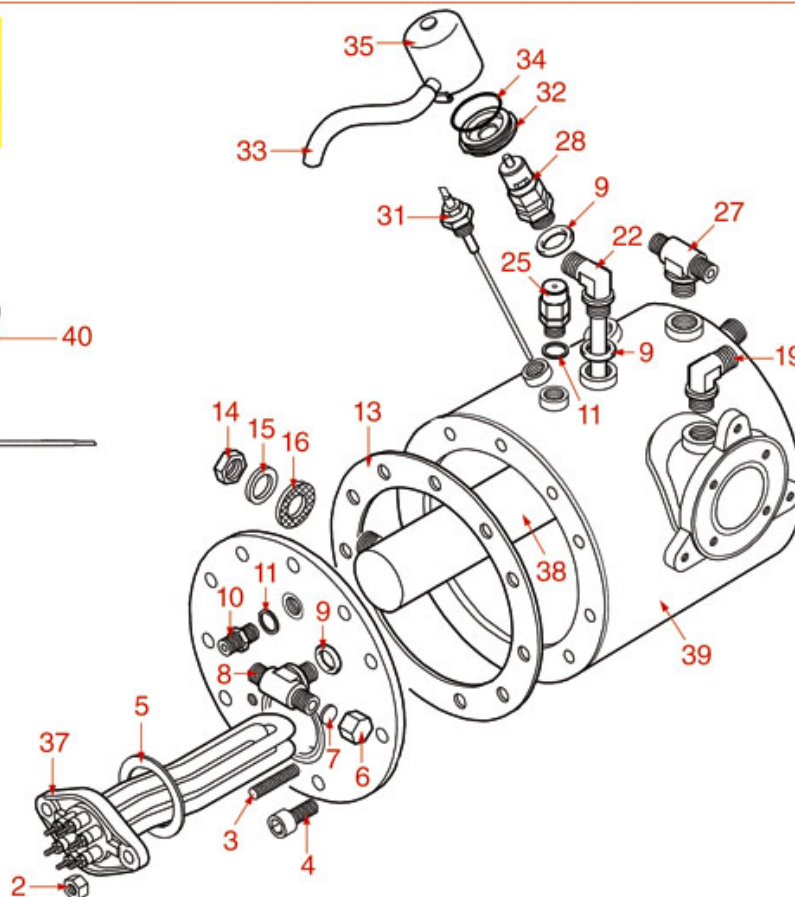

CARTUCCIA
EXCHANGER
EINSATZ AUSTAUSCHER
CARTUCHO