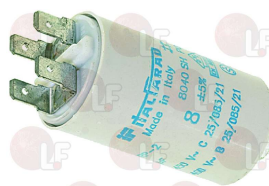

ASTORIA CMA

3068014 CAPACITOR μF 8 450V 50/60Hz
operating temperature $-25+85^{\circ}\text{C}$
in compliance with EEC 93/68 and 92/31 regulations
for Coffee machine (VIBIEMME) CHIMAERA - CUBO
DOMOBARSUPER - DOSAPLUS - EVOLUTION - KOMETA
LOLLO - MERCURY - MINIMAX - REPLICA
REVOLUTION - SILVER