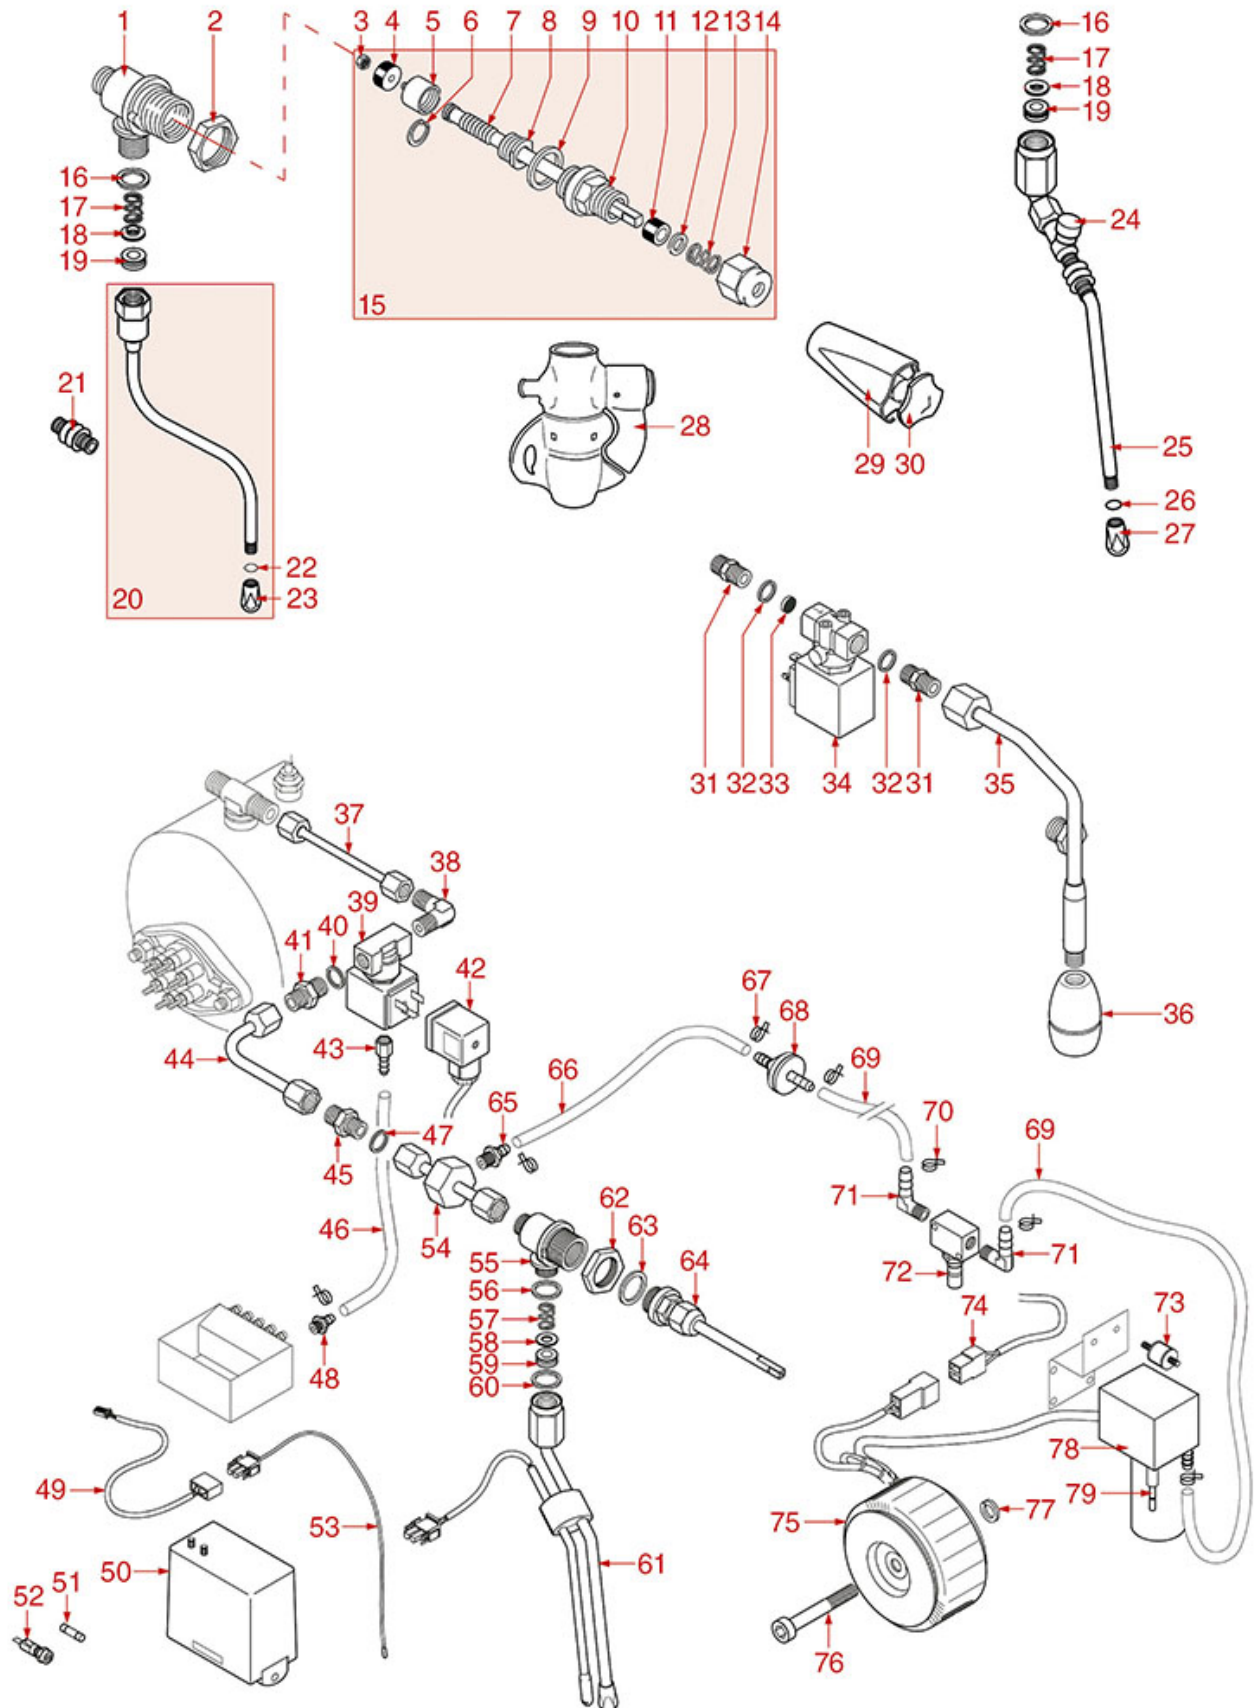

WATER/STEAM TAPS PLUS 4 YOU

PLUS 4 YOU

ASTORIA CMA

Position	LF code no.	Description
1	1348451	STEAM TAP BODY
2	1348453	NUT M 26x1.5
3	1348025	BRASS NUT M3
4	1186527	FLAT EPDM GASKET $\varnothing$ 15x4x4 mm 80 SH
5	1324056	TAP PISTON
6	1250223	STAINLESS STEEL CIRCLIP RA-6 UNI 7437
8	1186377	GASKET HOLDER
9	1186333	COPPER FLAT GASKET $\varnothing$ 26x20x2 mm
10	1349458	TAP FITTING
11	1186393	FLAT EPDM GASKET $\varnothing$ 12.5x8x9 mm
11	1786263	FLAT GASKET EPDM $\varnothing$ 12.5x8x9 mm
12	1186376	WASHER $\varnothing$ 12x8x1 mm
13	1250547	SPRING $\varnothing$ 11.5x16 mm
14	1348458	TAP NUT
15	1348076	WATER/STEAM TAP PIN ROD
16	1186182	TEFLON FLAT GASKET $\varnothing$ 21x17x2 mm
17	1250547	SPRING $\varnothing$ 11.5x16 mm
18	1786218	CONICAL TEFLON SEAL $\varnothing$ 14.5x11.5x3 mm
19	1186378	CONICAL TEFLON SEAL $\varnothing$ 14x7x6 mm
20	1449204	ST. STEEL COMPLETE STEAM PIPE $\varnothing$ 8 mm
21	1549009	BURN PREVENT. RUBBERPIECE f/PIPE $\varnothing$ 8 mm
22	1786219	O-RING 0050-15 EPDM
23	1549008	4 HOLES STEAM SPRINKLER M8
26	1186550	O-RING M 0060-10 RED SILICONE
27	1449096	STAINLESS STEEL WATER SPRINKLER M8
28	1079030	KIT CAPPUCINATORE ASTORIA/CMA
28	1786218	CONICAL TEFLON SEAL $\varnothing$ 14.5x11.5x3 mm
29	1241094	WATER/STEAM TAP KNOB
30	1241095	CAP FOR KNOB
31	1349102	FITTING $\varnothing$ 1/4"M-1/4"M
32	1186619	COPPER FLAT GASKET $\varnothing$ 18x14x1.5 mm
33	1160516	WATER FILTER $\varnothing$ 11 mm
34	1120240	2-WAY SOLENOID VALVE SIRAI 230V 50Hz
36	1449097	STAINLESS STEEL WATER SPRINKLER M10
38	1349081	L-FITTING $\varnothing$ 1/4"M 1/4"M
39	1120239	3-WAY SOLENOID VALVE SIRAI 230V 50Hz
40	1186619	COPPER FLAT GASKET $\varnothing$ 18x14x1.5 mm
41	1349102	FITTING $\varnothing$ 1/4"M-1/4"M
45	1349102	FITTING $\varnothing$ 1/4"M-1/4"M
46	1449682	SILICONE HOSE $\varnothing$ 5x8 SHORE 60 - 10 m
47	1186619	COPPER FLAT GASKET $\varnothing$ 18x14x1.5 mm
55	1348451	STEAM TAP BODY
56	1186182	TEFLON FLAT GASKET $\varnothing$ 21x17x2 mm
57	1250547	SPRING $\varnothing$ 11.5x16 mm
58	1786218	CONICAL TEFLON SEAL $\varnothing$ 14.5x11.5x3 mm
59	1186378	CONICAL TEFLON SEAL $\varnothing$ 14x7x6 mm
60	1186334	WASHER
62	1348453	NUT M 26x1.5
63	1186333	COPPER FLAT GASKET $\varnothing$ 26x20x2 mm
67	3449402	DOUBLE-WIRE CLAMP 7.8-8.3 - 100 PCS
70	3449404	DOUBLE-WIRE CLAMP 8.8-9.3 - 100 PCS
73	1313002	ANTIVIBRATION SUPPORT $\varnothing$ 15 mm M4