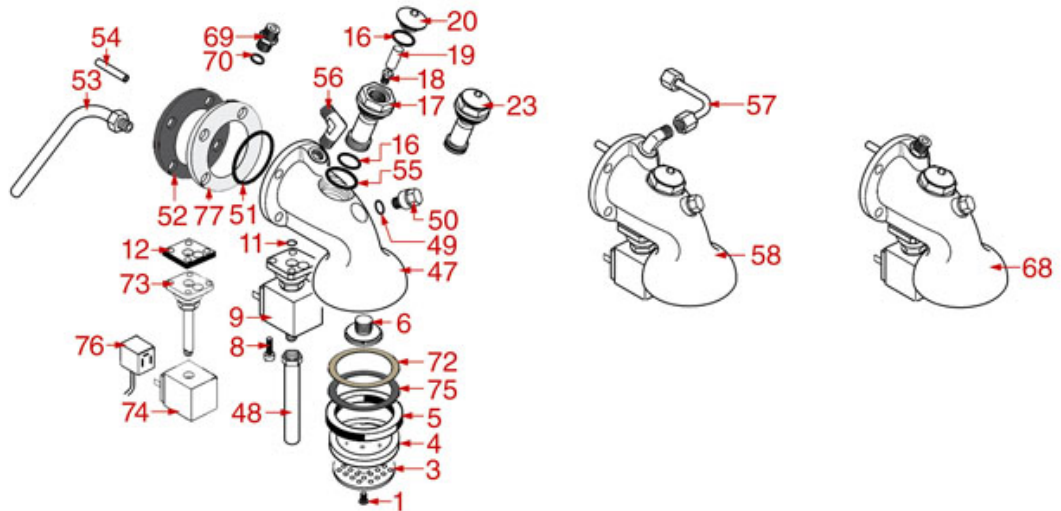

BREW GROUP CTS

DIVINA GLORIA PERLA 4D

DIVINA GLORIA

RAPALLO BRAVA

SIBILLA BRAVA

SIBILLA

ASTORIA CMA

Pos.	LF code no.	Description	Pos.	LF code no.	Description
1	1528011	SHOWER STAINLESS STEEL SCREW M5x20	75	1190003	RUBBER THICKNESS \varnothing 70x57x1 mm EPDM
2	1528054	SHAPED S/STEEL WASHER \varnothing 12x5x1 mm	76	3120034	FEMALE LARGE CONNECTOR
3	1081006	SHOWER SCREEN \varnothing 51.5 mm	77	1187002	COFFEE GROUP GASKET \varnothing 88x40x2 mm
3	1081007	SHOWER \varnothing 51.5 mm	77	1786058	COFFEE GROUP GASKET \varnothing 88x40x2 mm
4	1086501	SHOWER HOLDER DIFFUSER	78	1241067	FILTER KNOB M12
5	1186622	FILTER HOLDER GASKET \varnothing 71x56x8 mm	79	1160053	2 CUPS FILTER 14 gr
5	1186678	FILTER HOLDER GASKET \varnothing 72x56x8.5 mm	80	1160052	1 CUP FILTER 7 gr
5	1786062	FILTER HOLDER GASKET \varnothing 72x56x8 mm			
6	1501300	BREW GROUP SPRAY NOZZLE \varnothing 31.5 mm M18x2			
7	1450551	DRAIN PIPE \varnothing 1/8"x92 mm			
8	1455034	S/S SCREW T.C.C.E.I M4x10 UNI 5931			
9	1120330	3-WAY SOLENOID VALVE LUCIFER 240V 50Hz			
9	1120335	3-WAY SOLENOID VALVE PARKER 230V 50/60Hz			
11	1186611	O-RING 02025 RED SILICONE			
11	1186612	O-RING 02025 VITON			
12	1186415	FLAT PTFE GASKET			
13	1349103	FITTING \varnothing 3/8"M-3/8"M			
14	1186772	O-RING GASKET M 0250-40 NBR			
15	1439034	CAP \varnothing 28 mm FOR BREW GROUP			
16	3186287	O-RING 0123 EPDM			
18	1500300	NOZZLE M5x1 HOLE \varnothing 0.7 mm			
19	1160517	WATER FILTER \varnothing 8.5x22 mm			
20	1439035	CAP \varnothing 18 mm FOR BREW GROUP			
21	1186770	TEFLON FLAT GASKET \varnothing 33x28x4 mm			
22	1186773	O-RING GASKET M 0170-30 NBR			
26	1528501	S/STEEL CROSS SCREW M5x12 mm UNI 7689			
27	1501301	BREW GROUP SPRAY NOZZLE M20x1.5			
28	1186189	TEFLON FLAT GASKET \varnothing 15x11x2 mm			
30	1192206	CTS NEUTRAL BREW GROUP			
31	1160339	BLIND FILTER			
32	1160529	2-CUP FILTER 14 GRAMS			
33	1160050	1 CUP FILTER 6 gr			
34	1250002	S/STEEL FILTER LOCKING SPRING \varnothing 1.20 mm			
34	1250101	FILTER BLOCKING SPRING \varnothing 1,00 mm INOX			
35	1186774	BURN PREVENTING RING FOR HANDLE			
36	1241206	BLACK FILTER HOLDER HANDLE M12			
37	1241469	CHROME PLATED CAP FOR FILTER HOLDER KNC			
38	1165013	FILTER HOLDER ASSY CMA ASTORIA			
39	1022003	CHROME-PLATED SPOUT EXTENSION \varnothing 3/8"			
40	1022501	SINGLE SPOUT \varnothing 3/8"			
41	1022506	DOUBLE SPOUT \varnothing 3/8"			
43	1160345	2 CUPS FILTER 18 gr			
44	1165006	FILTER HOLDER COFFEE MACHINES			
45	1241501	FILTER HOLDER HANDLE M12			
49	1186414	O-RING 0119 EPDM			
50	1439032	CAP \varnothing 18 mm FOR BREW GROUP			
51	1186190	O-RING 04187 VITON			
52	1186451	COFFEE GROUP GASKET \varnothing 88x40x2 mm			
53	1449024	SUCTION PIPE			
54	1324049	SUCTION PIPE M8			
55	1186772	O-RING GASKET M 0250-40 NBR			
60	1439033	CAP \varnothing 14 mm FOR BREW GROUP			
62	1449094	SUCTION PIPE M8			
63	1349085	ELBOW FITTING \varnothing 1/4"M-1/4"M			
64	1500301	JET HOLDER FOR JET M5			
65	1186223	O-RING 02056 EPDM			
68	1192204	EXTRACTABLE DELIVERY GROUP			
69	1349200	COUPLING \varnothing 3/8"M-1/4"M INJECTOR			
70	1186619	COPPER FLAT GASKET \varnothing 18x14x1.5 mm			
72	1190021	PAPER SEAL \varnothing 66x58x0.8 mm			
72	1190051	PAPER SEAL \varnothing 70x57x0.8 mm			
73	1120334	3-WAY MECHANICAL COMPONENT LUCIFER			
73	1120339	3-WAY MECHANICAL COMPONENT PARKER			
74	1120332	COIL LUCIFER/PARKER 220/240V 9W 50Hz			
74	1120336	COIL PARKER ZB09 9W 110/120V 50/60Hz			
74	3120032	COIL PARKER ZB09 9W 220/240V 50/60Hz			