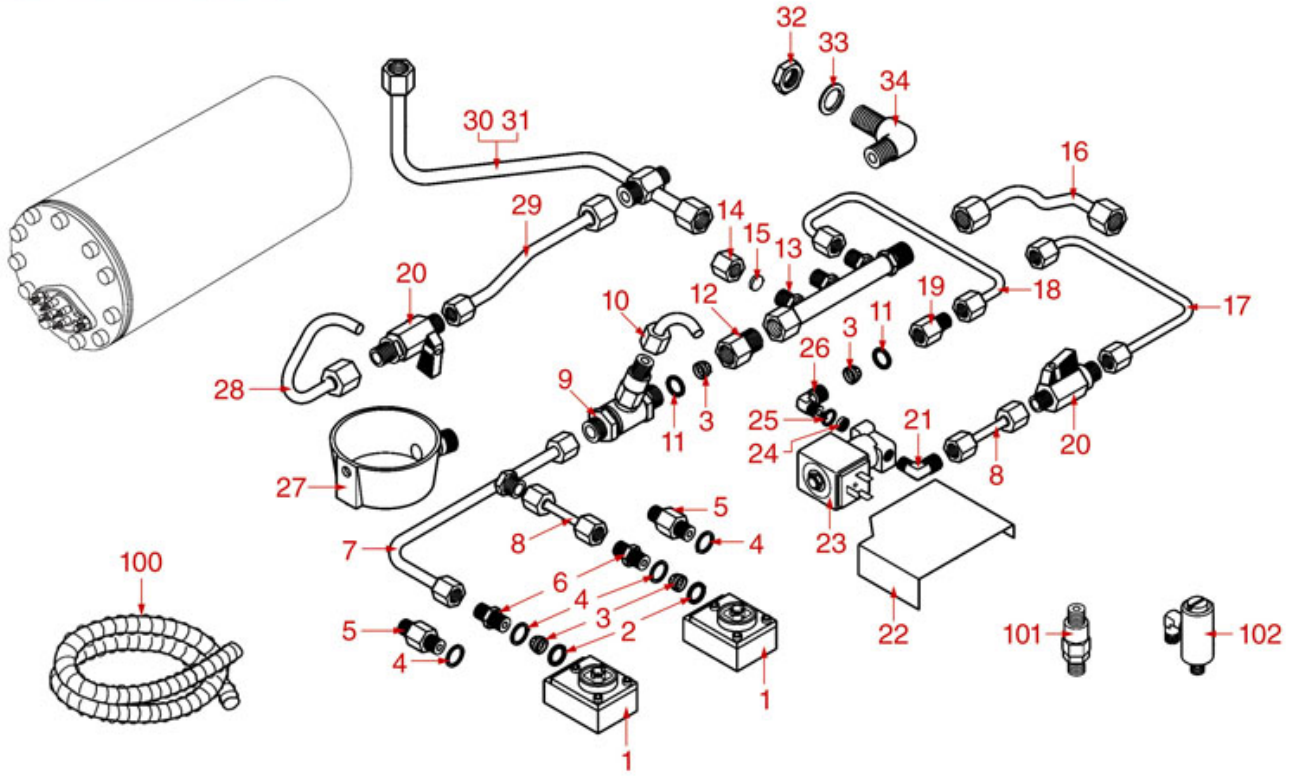

HYDRAULIC SYSTEM

TUTTI I MODELLI
FOR ALL THE MODEL

CK-CKE
CKX-CKXE

AS5501

ASTORIA CMA

Position	LF code no.	Description
1	1455351	VOLUMETRIC FLOWMETER GICAR
2	1186717	O-RING 02031 VITON
3	1160400	WATER FILTER ø 11 mm
4	1186619	COPPER FLAT GASKET ø 18x14x1.5 mm
6	1349102	FITTING ø 1/4"M-1/4"M
9	1523403	EXPANSION AND NON-RETURN VALVE
11	1186422	O-RING 0108 EPDM
14	1439021	CAP ø 1/4"F HEIGHT 14 mm NUT 16 mm
21	1349079	L- FITTING ø 1/4"M 1/8"M
23	1120700	2-WAY SOLENOID VALVE PARKER 230V 50/60Hz
24	1160566	STAINLESS STEEL WATER FILTER ø 8 mm
25	1186771	COPPER FLAT GASKET ø 8,5x5x1 mm
27	1527504	DRAIN TUB ø 80 mm
32	1349042	BRASS NUT ø 3/8"
33	1186446	WASHER ø 28x17x2 mm
35	1348035	NUT 1/8"
37	1523700	NON-RETURN VALVE ø 1/8"M-1/8"M
39	1160566	STAINLESS STEEL WATER FILTER ø 8 mm
40	1186771	COPPER FLAT GASKET ø 8,5x5x1 mm
47	1523410	EXPANSION VALVE ø 1/8"M-1/8"M-1/8"
58	1186717	O-RING 02031 VITON
59	1331001	VIBRATORY PUMP FLUID-O-TECH 50W 240V
61	1160400	WATER FILTER ø 11 mm
62	1186422	O-RING 0108 EPDM
68	1391001	SUPPORT 23036 L MODEL
78	1245100	BOILER PRESSURE GAUGE ø 41 mm 0+2.5 bar
80	3349319	NICHEL-PLATED FITTING ø 1/4"M-1/4"M
81	1186619	COPPER FLAT GASKET ø 18x14x1.5 mm
82	1186717	O-RING 02031 VITON
84	1341315	LEVEL PROBE ø 1/4"M-255 mm
100	1449672	DRAIN PIPE ELISPIR ø 16x23 mm - 5 m
101	1523012	EXPANSION VALVE ø 1/4"M-3/8"M
102	1523440	EXPANSION VALVE ø 1/8"M-1/8"M