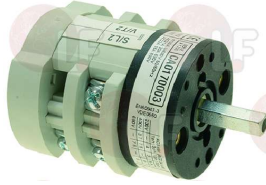

ASTORIA CMA 18201

ASTORIA CMA 18211

ASTORIA CMA 28167001

1057541 SELECTOR SWITCH 0-1 POSITIONS 32A 690V
 square pin 5x5 mm

ASTORIA CMA 18207

1057542 SELECTOR SWITCH 0-2 POSITIONS 25A 690V
 square pin 5x5 mm
 for Coffee machine (WEGA) - Series ALE - COLOSSEUM
 Series EMA - Series EPU - ESPRESSA - EURO2000
 Series EVD - ORION - POLARIS - START - SYNTHESIS
 VENUS