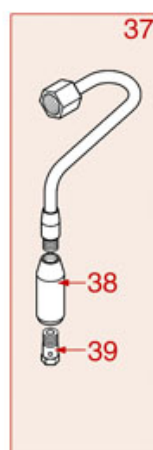

ASTORIA CMA

WATER/STEAM TAPS

ADRIA
ARGENTA
DENISE
DORA
LISA
PRATIC
VANIA

AS1001

Positions without LF code no.: upon request

ASTORIA CMA

Position	LF code no.	Description
1	1348451	STEAM TAP BODY
2	1186182	TEFLON FLAT GASKET $\varnothing$ 21x17x2 mm
2	1186394	ASBESTOS FREE FLAT GASKET $\varnothing$ 22x17x2 mm
3	1250547	SPRING $\varnothing$ 11.5x16 mm
4	1186318	O-RING 03043 EPDM
5	1186334	WASHER
6	1186771	COPPER FLAT GASKET $\varnothing$ 8,5x5x1 mm
7	1449093	CHROME WATER SPRINKLER M10
8	1186550	O-RING M 0060-10 RED SILICONE
9	1449096	STAINLESS STEEL WATER SPRINKLER M8
10	1449098	CHROME PL.STEAM PIPE COMPLETE $\varnothing$ 8 mm
11	1449106	CHROME PL.STEAM PIPE COMPLETE $\varnothing$ 8 mm
12	1449101	STAINLESS STEEL STEAM PIPE COMPL. $\varnothing$ 8 mm
13	1449102	STAINLESS STEEL STEAM PIPE COMPL. $\varnothing$ 8 mm
14	1449105	STAINLESS STEEL STEAM PIPE COMPL. $\varnothing$ 8 mm
15	1449172	BURN PREVENTING HANDGRIP FOR PIPE $\varnothing$ 8 m
16	1348453	NUT M 26x1.5
17	1348025	BRASS NUT M3
18	1186316	EPDM FLAT GASKET $\varnothing$ 15x4x4 mm 60 SH
18	1186527	FLAT EPDM GASKET $\varnothing$ 15x4x4 mm 80 SH
19	1324056	TAP PISTON
20	1324077	TAP SPINDLE
21	1250223	STAINLESS STEEL CIRCLIP RA-6 UNI 7437
22	1186377	GASKET HOLDER
23	1186333	COPPER FLAT GASKET $\varnothing$ 26x20x2 mm
23	1186340	ASBESTOS FREE FLAT GASKET $\varnothing$ 26x20x2 mm
24	1349458	TAP FITTING
25	1186393	FLAT EPDM GASKET $\varnothing$ 12.5x8x9 mm
25	1786263	FLAT GASKET EPDM $\varnothing$ 12.5x8x9 mm
26	1186376	WASHER $\varnothing$ 12x8x1 mm
27	1348458	TAP NUT
28	1348452	WATER/STEAM TAP PIN ROD
29	1449100	CHROME HEXAGONAL NUT
36	1241452	STEAM TAP KNOB
38	1449116	WATER PIPE NOZZLE M9 $\varnothing$ 18 mm
39	1449099	WATER PIPE NOZZLE M10
41	1449095	CHROME COMPLETE WATER PIPE $\varnothing$ 8 mm
44	1349083	MIXER FITTING
45	1349136	FITTING $\varnothing$ 1/8"M-1/4"F
46	1120700	2-WAY SOLENOID VALVE PARKER 230V 50/60Hz
47	1160566	STAINLESS STEEL WATER FILTER $\varnothing$ 8 mm
49	1349111	FITTING $\varnothing$ 1/8"M 1/4"M
50	1349081	L-FITTING $\varnothing$ 1/4"M 1/4"M
54	1349102	FITTING $\varnothing$ 1/4"M-1/4"M
57	1241468	WATER TAP HANDLE
58	1241466	STEAM TAP KNOB
59	1241467	WATER TAP KNOB
60	1241451	STEAM TAP KNOB
61	1241453	WATER TAP KNOB
67	1186378	CONICAL TEFLON SEAL $\varnothing$ 14x7x6 mm
68	1250547	SPRING $\varnothing$ 11.5x16 mm
69	1449820	CHROME PLATED STEAM PIPE COMPLETE
69	1449821	CHROME PLATED STEAM PIPE COMPLETE
70	1449205	CHROME PLATED STEAM PIPE COMPLETE
71	1449204	ST.STEEL COMPLETE STEAM PIPE $\varnothing$ 8 mm
72	1449203	COMPLETE STAINLESS STEEL STEAM PIPE
100	1079030	KIT CAPPUCINATORE ASTORIA/CMA