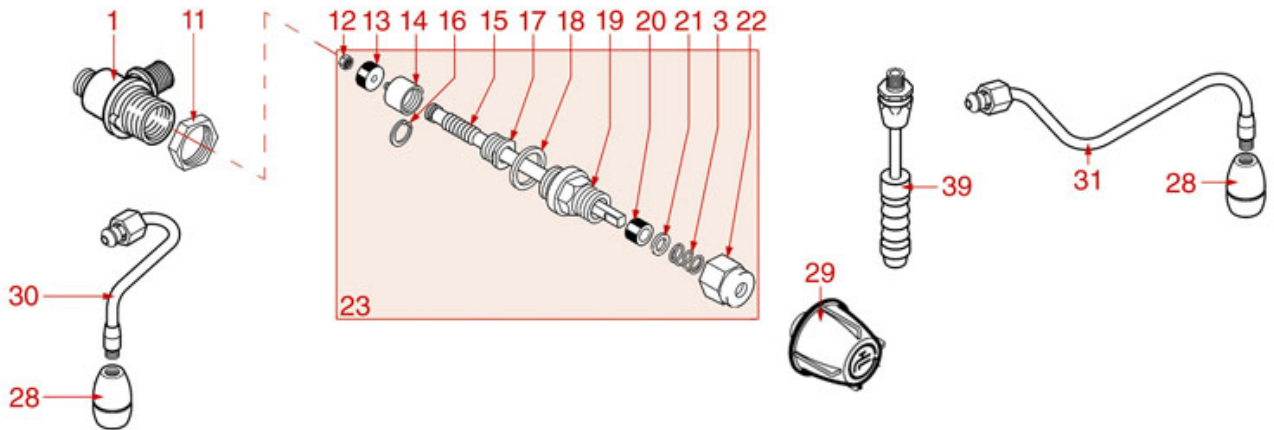

WATER/STEAM TAPS

BRAVA

AS1101

ASTORIA CMA

Position	LF code no.	Description
1	1348451	STEAM TAP BODY
2	1186182	TEFLON FLAT GASKET $\varnothing$ 21x17x2 mm
2	1186394	ASBESTOS FREE FLAT GASKET $\varnothing$ 22x17x2 mm
3	1250547	SPRING $\varnothing$ 11.5x16 mm
4	1186318	O-RING 03043 EPDM
5	1186334	WASHER
6	1449100	CHROME HEXAGONAL NUT
7	1186550	O-RING M 0060-10 RED SILICONE
8	1449096	STAINLESS STEEL WATER SPRINKLER M8
11	1348453	NUT M 26x1.5
12	1348025	BRASS NUT M3
13	1186316	EPDM FLAT GASKET $\varnothing$ 15x4x4 mm 60 SH
13	1186527	FLAT EPDM GASKET $\varnothing$ 15x4x4 mm 80 SH
14	1324056	TAP PISTON
16	1250223	STAINLESS STEEL CIRCLIP RA-6 UNI 7437
17	1186377	GASKET HOLDER
18	1186333	COPPER FLAT GASKET $\varnothing$ 26x20x2 mm
18	1186340	ASBESTOS FREE FLAT GASKET $\varnothing$ 26x20x2 mm
19	1349458	TAP FITTING
20	1186393	FLAT EPDM GASKET $\varnothing$ 12.5x8x9 mm
20	1786263	FLAT GASKET EPDM $\varnothing$ 12.5x8x9 mm
21	1186376	WASHER $\varnothing$ 12x8x1 mm
22	1348458	TAP NUT
23	1348077	WATER/STEAM TAP PIN ROD
24	1449172	BURN PREVENTING HANDGRIP FOR PIPE $\varnothing$ 8 m
27	1241202	KNOB FOR STEAM TAP
28	1449097	STAINLESS STEEL WATER SPRINKLER M10
29	1241203	KNOB FOR WATER TAP
34	1186771	COPPER FLAT GASKET $\varnothing$ 8,5x5x1 mm
35	1349079	L- FITTING $\varnothing$ 1/4"M 1/8"M
36	1120700	2-WAY SOLENOID VALVE PARKER 230V 50/60Hz
37	1160566	STAINLESS STEEL WATER FILTER $\varnothing$ 8 mm
42	1349111	FITTING $\varnothing$ 1/8"M 1/4"M
47	1349083	MIXER FITTING
48	1349136	FITTING $\varnothing$ 1/8"M-1/4"F
49	1349491	T-SHAPED FITTING $\varnothing$ 1/4"M-1/4"M-1/4"M
100	1079030	KIT CAPPUCINATORE ASTORIA/CMA