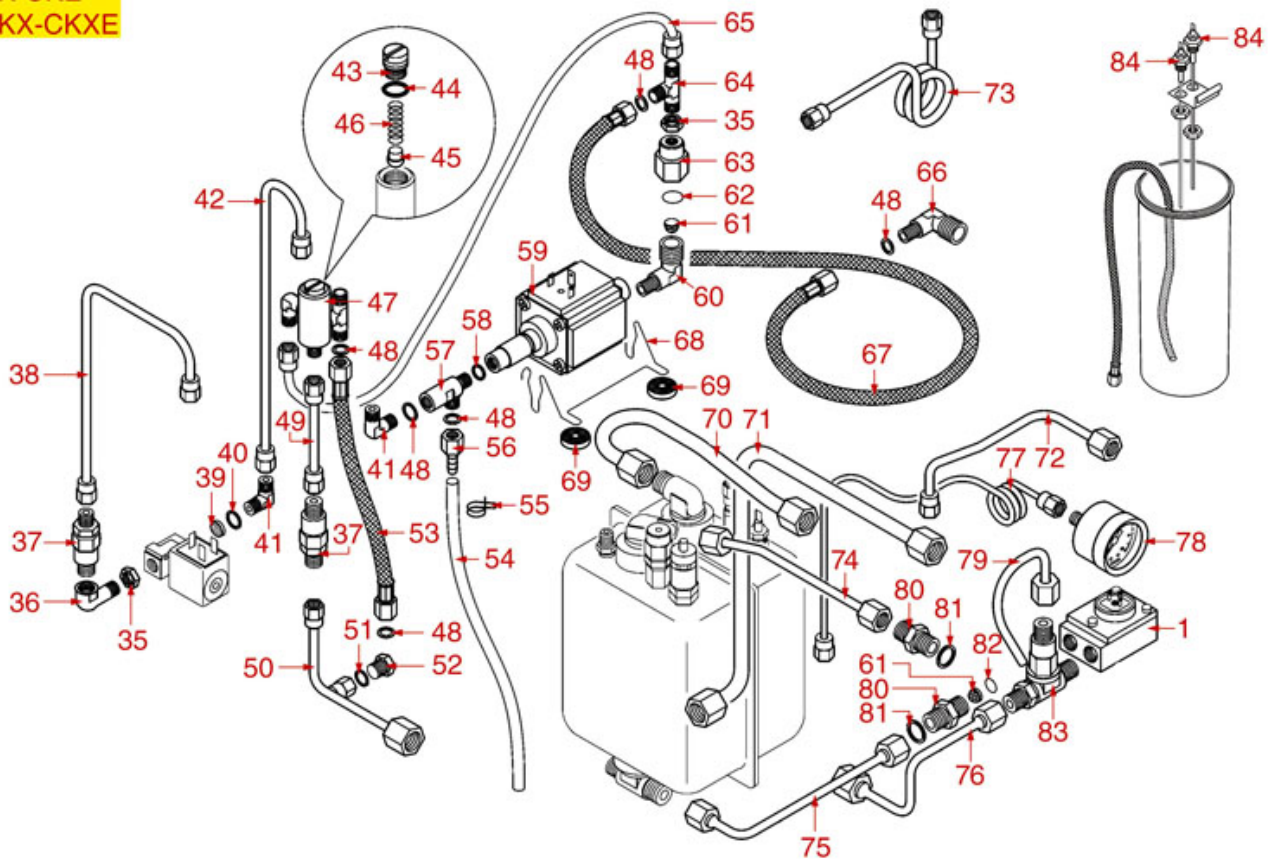

HYDRAULIC SYSTEM

TUTTI I MODELLI
FOR ALL THE MODEL

CK-CKE
CKX-CKXE

AS5501

ASTORIA CMA

Position	LF code no.	Description
1	1455351	VOLUMETRIC FLOWMETER GICAR
2	1186717	O-RING 02031 VITON
3	1160400	WATER FILTER ø 11 mm
4	1186619	COPPER FLAT GASKET ø 18x14x1.5 mm
6	1349102	FITTING ø 1/4"M-1/4"M
9	1523403	EXPANSION AND NON-RETURN VALVE
11	1186422	O-RING 0108 EPDM
14	1439021	CAP ø 1/4"F HEIGHT 14 mm NUT 16 mm
21	1349079	L- FITTING ø 1/4"M 1/8"M
23	1120700	2-WAY SOLENOID VALVE PARKER 230V 50/60Hz
24	1160566	STAINLESS STEEL WATER FILTER ø 8 mm
25	1186771	COPPER FLAT GASKET ø 8,5x5x1 mm
27	1527504	DRAIN TUB ø 80 mm
32	1349042	BRASS NUT ø 3/8"
33	1186446	WASHER ø 28x17x2 mm
35	1348035	NUT 1/8"
37	1523700	NON-RETURN VALVE ø 1/8"M-1/8"M
39	1160566	STAINLESS STEEL WATER FILTER ø 8 mm
40	1186771	COPPER FLAT GASKET ø 8,5x5x1 mm
47	1523410	EXPANSION VALVE ø 1/8"M-1/8"M-1/8"
58	1186717	O-RING 02031 VITON
59	1331001	VIBRATORY PUMP FLUID-O-TECH 50W 240V
61	1160400	WATER FILTER ø 11 mm
62	1186422	O-RING 0108 EPDM
68	1391001	SUPPORT 23036 L MODEL
78	1245100	BOILER PRESSURE GAUGE ø 41 mm 0+2.5 bar
80	3349319	NICHEL-PLATED FITTING ø 1/4"M-1/4"M
81	1186619	COPPER FLAT GASKET ø 18x14x1.5 mm
82	1186717	O-RING 02031 VITON
84	1341315	LEVEL PROBE ø 1/4"M-255 mm
100	1449672	DRAIN PIPE ELISPIR ø 16x23 mm - 5 m
101	1523012	EXPANSION VALVE ø 1/4"M-3/8"M
102	1523440	EXPANSION VALVE ø 1/8"M-1/8"M