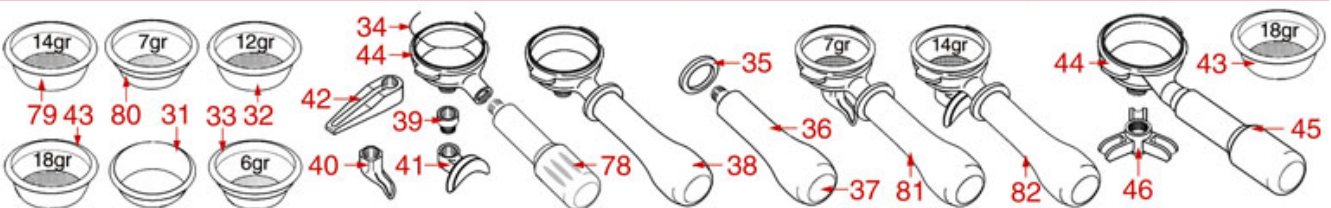

BREW GROUP CTS

DIVINA GLORIA PERLA 4D

DIVINA GLORIA

RAPALLO BRAVA

SIBILLA BRAVA

SIBILLA

ASTORIA CMA

Pos.	LF code no.	Description	Pos.	LF code no.	Description
1	1528011	SHOWER STAINLESS STEEL SCREW M5x20	75	1190003	RUBBER THICKNESS \varnothing 70x57x1 mm EPDM
2	1528054	SHAPED S/STEEL WASHER \varnothing 12x5x1 mm	76	3120034	FEMALE LARGE CONNECTOR
3	1081006	SHOWER SCREEN \varnothing 51.5 mm	77	1187002	COFFEE GROUP GASKET \varnothing 88x40x2 mm
3	1081007	SHOWER \varnothing 51.5 mm	77	1786058	COFFEE GROUP GASKET \varnothing 88x40x2 mm
4	1086501	SHOWER HOLDER DIFFUSER	78	1241067	FILTER KNOB M12
5	1186622	FILTER HOLDER GASKET \varnothing 71x56x8 mm	79	1160053	2 CUPS FILTER 14 gr
5	1186678	FILTER HOLDER GASKET \varnothing 72x56x8.5 mm	80	1160052	1 CUP FILTER 7 gr
5	1786062	FILTER HOLDER GASKET \varnothing 72x56x8 mm			
6	1501300	BREW GROUP SPRAY NOZZLE \varnothing 31.5 mm M18x2			
7	1450551	DRAIN PIPE \varnothing 1/8"x92 mm			
8	1455034	S/S SCREW T.C.C.E.I M4x10 UNI 5931			
9	1120330	3-WAY SOLENOID VALVE LUCIFER 240V 50Hz			
9	1120335	3-WAY SOLENOID VALVE PARKER 230V 50/60Hz			
11	1186611	O-RING 02025 RED SILICONE			
11	1186612	O-RING 02025 VITON			
12	1186415	FLAT PTFE GASKET			
13	1349103	FITTING \varnothing 3/8"M-3/8"M			
14	1186772	O-RING GASKET M 0250-40 NBR			
15	1439034	CAP \varnothing 28 mm FOR BREW GROUP			
16	3186287	O-RING 0123 EPDM			
18	1500300	NOZZLE M5x1 HOLE \varnothing 0.7 mm			
19	1160517	WATER FILTER \varnothing 8.5x22 mm			
20	1439035	CAP \varnothing 18 mm FOR BREW GROUP			
21	1186770	TEFLON FLAT GASKET \varnothing 33x28x4 mm			
22	1186773	O-RING GASKET M 0170-30 NBR			
26	1528501	S/STEEL CROSS SCREW M5x12 mm UNI 7689			
27	1501301	BREW GROUP SPRAY NOZZLE M20x1.5			
28	1186189	TEFLON FLAT GASKET \varnothing 15x11x2 mm			
30	1192206	CTS NEUTRAL BREW GROUP			
31	1160339	BLIND FILTER			
32	1160529	2-CUP FILTER 14 GRAMS			
33	1160050	1 CUP FILTER 6 gr			
34	1250002	S/STEEL FILTER LOCKING SPRING \varnothing 1.20 mm			
34	1250101	FILTER BLOCKING SPRING \varnothing 1,00 mm INOX			
35	1186774	BURN PREVENTING RING FOR HANDLE			
36	1241206	BLACK FILTER HOLDER HANDLE M12			
37	1241469	CHROME PLATED CAP FOR FILTER HOLDER KNC			
38	1165013	FILTER HOLDER ASSY CMA ASTORIA			
39	1022003	CHROME-PLATED SPOUT EXTENSION \varnothing 3/8"			
40	1022501	SINGLE SPOUT \varnothing 3/8"			
41	1022506	DOUBLE SPOUT \varnothing 3/8"			
43	1160345	2 CUPS FILTER 18 gr			
44	1165006	FILTER HOLDER COFFEE MACHINES			
45	1241501	FILTER HOLDER HANDLE M12			
49	1186414	O-RING 0119 EPDM			
50	1439032	CAP \varnothing 18 mm FOR BREW GROUP			
51	1186190	O-RING 04187 VITON			
52	1186451	COFFEE GROUP GASKET \varnothing 88x40x2 mm			
53	1449024	SUCTION PIPE			
54	1324049	SUCTION PIPE M8			
55	1186772	O-RING GASKET M 0250-40 NBR			
60	1439033	CAP \varnothing 14 mm FOR BREW GROUP			
62	1449094	SUCTION PIPE M8			
63	1349085	ELBOW FITTING \varnothing 1/4"M-1/4"M			
64	1500301	JET HOLDER FOR JET M5			
65	1186223	O-RING 02056 EPDM			
68	1192204	EXTRACTABLE DELIVERY GROUP			
69	1349200	COUPLING \varnothing 3/8"M-1/4"M INJECTOR			
70	1186619	COPPER FLAT GASKET \varnothing 18x14x1.5 mm			
72	1190021	PAPER SEAL \varnothing 66x58x0.8 mm			
72	1190051	PAPER SEAL \varnothing 70x57x0.8 mm			
73	1120334	3-WAY MECHANICAL COMPONENT LUCIFER			
73	1120339	3-WAY MECHANICAL COMPONENT PARKER			
74	1120332	COIL LUCIFER/PARKER 220/240V 9W 50Hz			
74	1120336	COIL PARKER ZB09 9W 110/120V 50/60Hz			
74	3120032	COIL PARKER ZB09 9W 220/240V 50/60Hz			