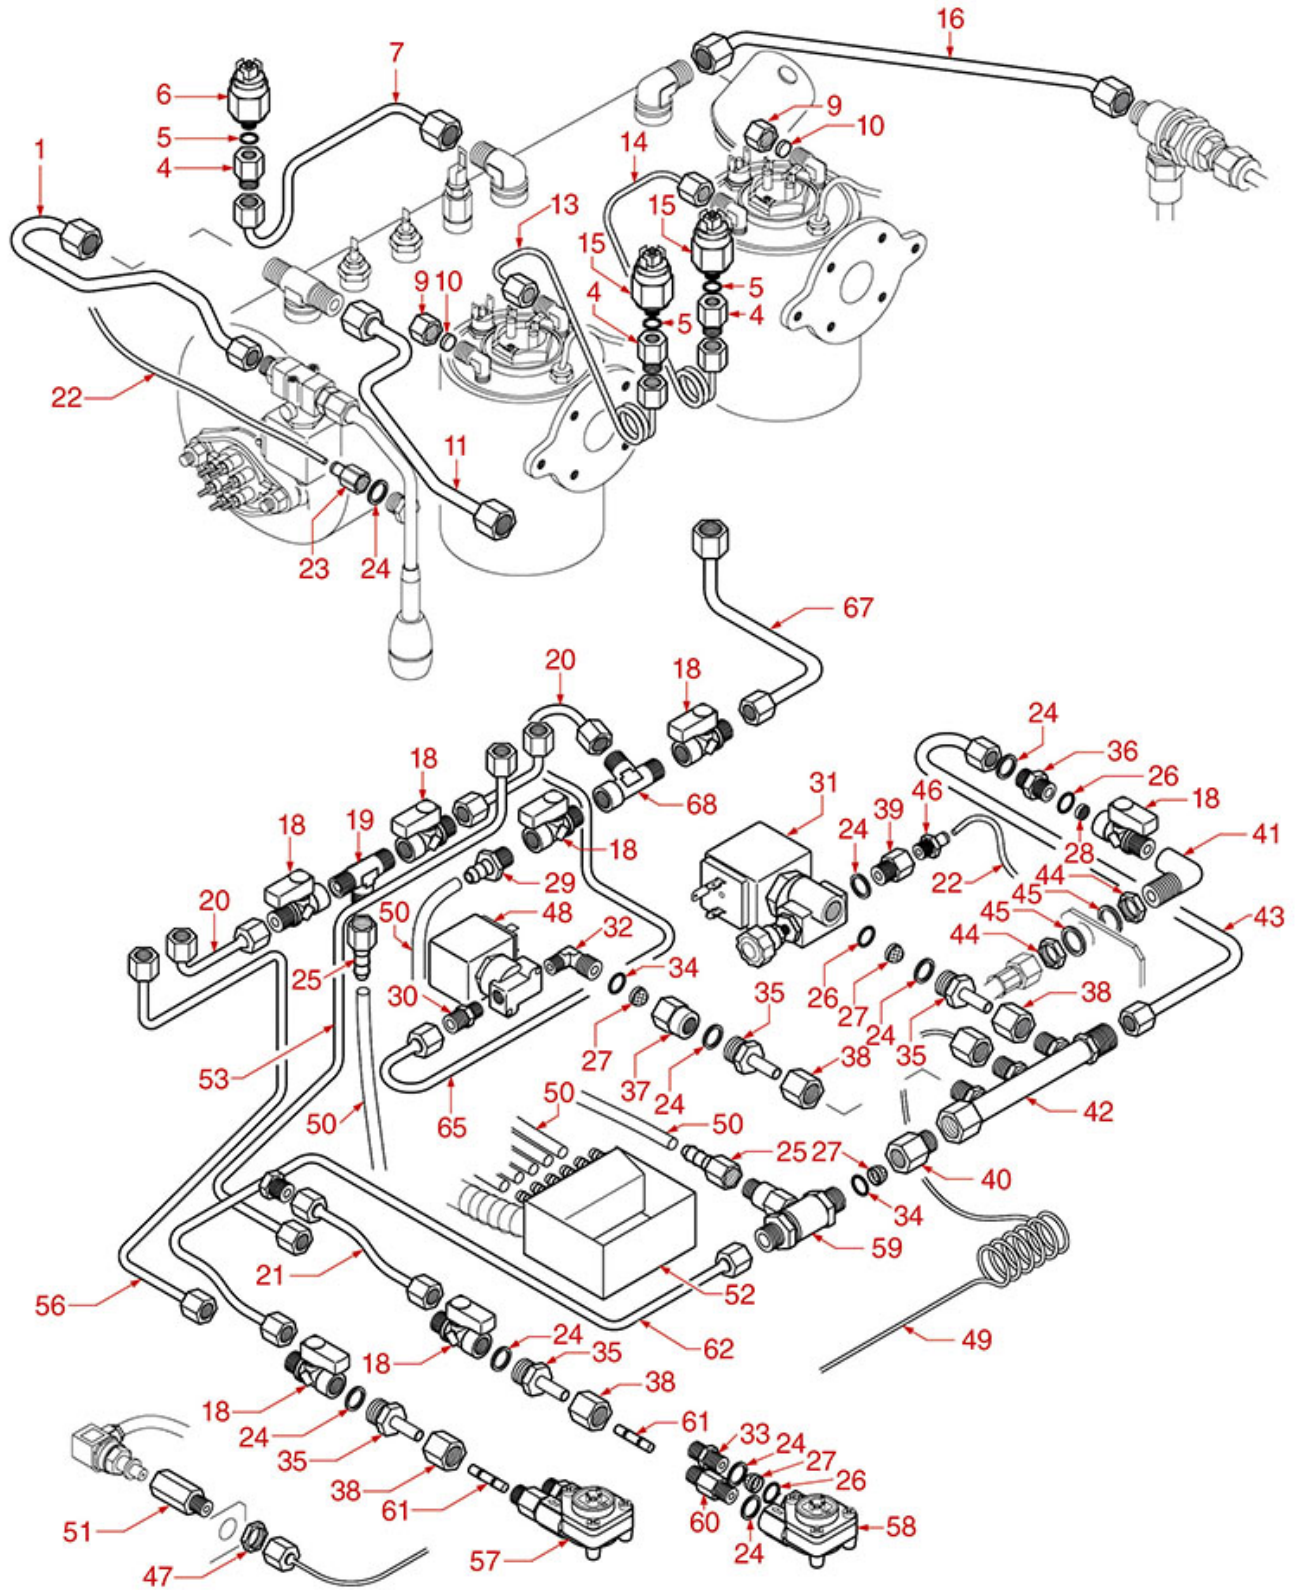

HYDRAULIC SYSTEM PLUS 4 YOU

PLUS 4 YOU

AS5601

Positions without LF code no.: upon request

ASTORIA CMA

Position	LF code no.	Description
5	1186917	FLAT COPPER GASKET $\varnothing$ 13x10x1 mm
6	1320019	PRESSURE SWITCH ES31 1.5 BAR $\varnothing$ 1/8"M
9	1439021	CAP $\varnothing$ 1/4"F HEIGHT 14 mm NUT 16 mm
15	1320020	PRESSURE SWITCH ES31 2 BAR $\varnothing$ 1/8"M
18	1525002	BALLCOCK VALVE $\varnothing$ 1/4"M-1/4"F
19	3349340	NICHEL-PL.T-FITTING $\varnothing$ 1/4"M-1/4"M-1/4"M
22	1449500	TEFLON PIPE $\varnothing$ 2x4 mm - 10 m
24	1186619	COPPER FLAT GASKET $\varnothing$ 18x14x1.5 mm
26	1186717	O-RING 02031 VITON
27	1160400	WATER FILTER $\varnothing$ 11 mm
28	1160566	STAINLESS STEEL WATER FILTER $\varnothing$ 8 mm
30	1349111	FITTING $\varnothing$ 1/8"M 1/4"M
31	1120248	SOLENOID VALVE ODE 2 WAYS $\varnothing$ 1/4" 230V
33	1349102	FITTING $\varnothing$ 1/4"M-1/4"M
34	1186422	O-RING 0108 EPDM
36	1349112	FITTING $\varnothing$ 1/4"M-3/8"M
44	1349042	BRASS NUT $\varnothing$ 3/8"
45	1186446	WASHER $\varnothing$ 28x17x2 mm
48	1120700	2-WAY SOLENOID VALVE PARKER 230V 50/60Hz
52	1527041	DRAIN TUB
58	1455351	VOLUMETRIC FLOWMETER GICAR
59	1523403	EXPANSION AND NON-RETURN VALVE