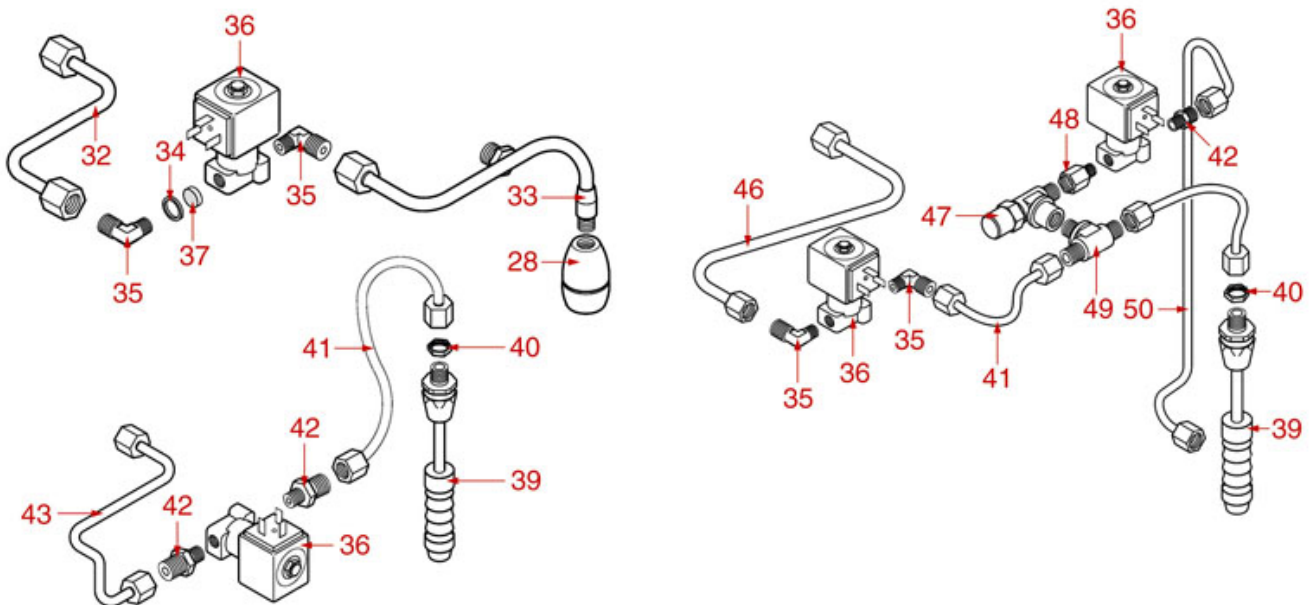

WATER/STEAM TAPS

BRAVA

AS1101

ASTORIA CMA

Position	LF code no.	Description
1	1348451	STEAM TAP BODY
2	1186182	TEFLON FLAT GASKET $\varnothing$ 21x17x2 mm
2	1186394	ASBESTOS FREE FLAT GASKET $\varnothing$ 22x17x2 mm
3	1250547	SPRING $\varnothing$ 11.5x16 mm
4	1186318	O-RING 03043 EPDM
5	1186334	WASHER
6	1449100	CHROME HEXAGONAL NUT
7	1186550	O-RING M 0060-10 RED SILICONE
8	1449096	STAINLESS STEEL WATER SPRINKLER M8
11	1348453	NUT M 26x1.5
12	1348025	BRASS NUT M3
13	1186316	EPDM FLAT GASKET $\varnothing$ 15x4x4 mm 60 SH
13	1186527	FLAT EPDM GASKET $\varnothing$ 15x4x4 mm 80 SH
14	1324056	TAP PISTON
16	1250223	STAINLESS STEEL CIRCLIP RA-6 UNI 7437
17	1186377	GASKET HOLDER
18	1186333	COPPER FLAT GASKET $\varnothing$ 26x20x2 mm
18	1186340	ASBESTOS FREE FLAT GASKET $\varnothing$ 26x20x2 mm
19	1349458	TAP FITTING
20	1186393	FLAT EPDM GASKET $\varnothing$ 12.5x8x9 mm
20	1786263	FLAT GASKET EPDM $\varnothing$ 12.5x8x9 mm
21	1186376	WASHER $\varnothing$ 12x8x1 mm
22	1348458	TAP NUT
23	1348077	WATER/STEAM TAP PIN ROD
24	1449172	BURN PREVENTING HANDGRIP FOR PIPE $\varnothing$ 8 m
27	1241202	KNOB FOR STEAM TAP
28	1449097	STAINLESS STEEL WATER SPRINKLER M10
29	1241203	KNOB FOR WATER TAP
34	1186771	COPPER FLAT GASKET $\varnothing$ 8,5x5x1 mm
35	1349079	L- FITTING $\varnothing$ 1/4"M 1/8"M
36	1120700	2-WAY SOLENOID VALVE PARKER 230V 50/60Hz
37	1160566	STAINLESS STEEL WATER FILTER $\varnothing$ 8 mm
42	1349111	FITTING $\varnothing$ 1/8"M 1/4"M
47	1349083	MIXER FITTING
48	1349136	FITTING $\varnothing$ 1/8"M-1/4"F
49	1349491	T-SHAPED FITTING $\varnothing$ 1/4"M-1/4"M-1/4"M
100	1079030	KIT CAPPUCINATORE ASTORIA/CMA