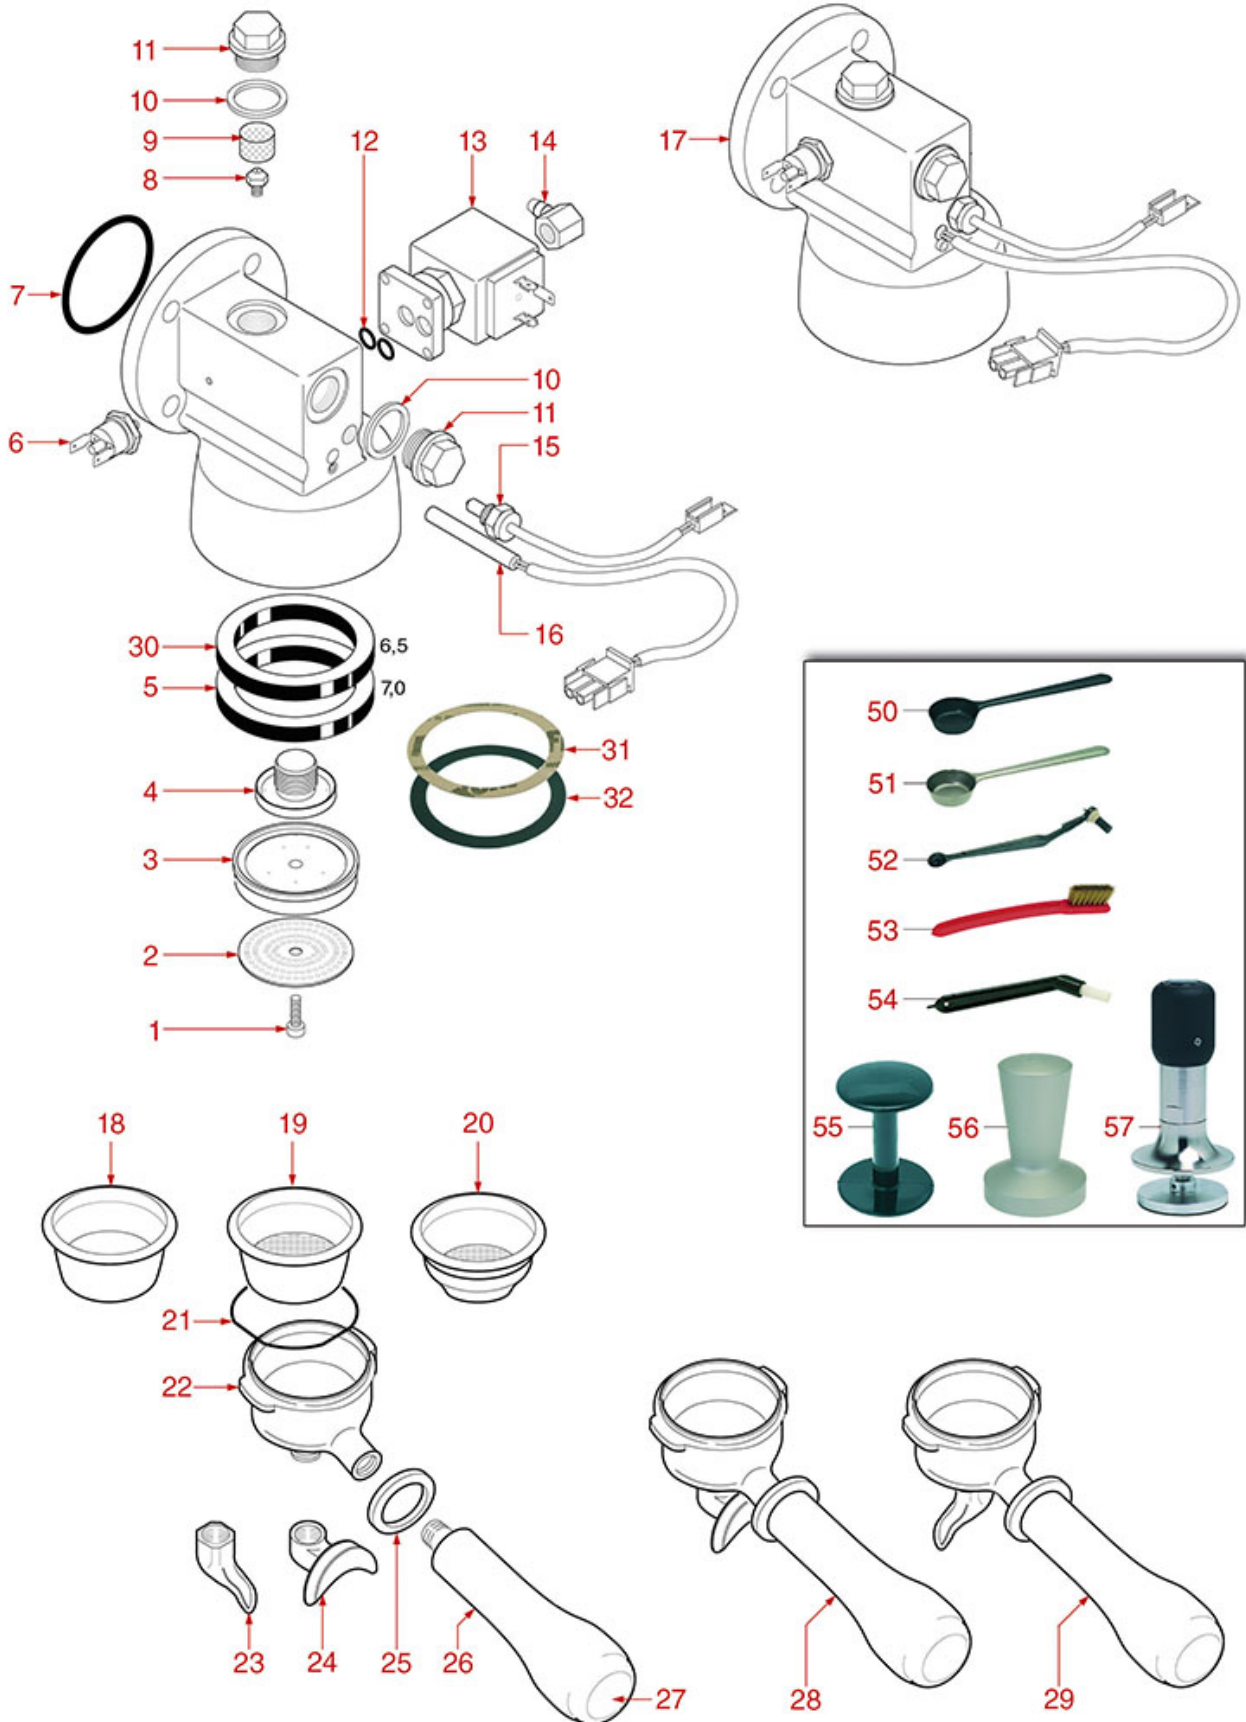

BREWING GROUP PLUS 4 YOU

PLUS 4 YOU

AS0401

Positions without LF code no.: upon request

ASTORIA CMA

Position	LF code no.	Description
2	1081041	SHOWER SCREEN $\varnothing$ 48 mm
3	1086046	SHOWER HOLDER SPRAYER
3	1086047	LOWERED SHOWER HOLDER SPRAYER
4	1501300	BREW GROUP SPRAY NOZZLE $\varnothing$ 31.5 mm M18x2
5	5047859	FILTER HOLDER GASKET $\varnothing$ 64x52x7 mm
6	1444206	CONTACT THERMOSTAT 145°C M4
7	1186190	O-RING 04187 VITON
8	1500009	JET M5x1 HOLE $\varnothing$ 1.0 mm
9	1160501	WATER FILTER $\varnothing$ 14x10x12 mm
10	1186323	TEFLON FLAT GASKET $\varnothing$ 24x18x2 mm
11	1439003	CAP $\varnothing$ 18 mm FOR BREW GROUP
12	1186612	O-RING 02025 VITON
13	1120102	3-WAY SOLENOID VALVE LUCIFER 115V 60Hz
13	1120330	3-WAY SOLENOID VALVE LUCIFER 240V 50Hz
14	1349267	HOSE-END FITTING $\varnothing$ 1/8" F - $\varnothing$ 7 mm
15	1397053	TEMPERATURE PROBE NTC
16	1755255	CARTRIDGE HEATING ELEMENT 150W 120V
16	1755256	CARTRIDGE HEATING ELEMENT 150W 230V
18	1160278	BLIND FILTER
19	1160277	2-CUP FILTER 14 GRAMS
20	1160276	1 CUP FILTER 7 gr
21	1250279	STAINLESS STEEL FILTER LOCKING SPRING $\varnothing$
22	1165114	FILTER HOLDER f/COFFEE MACH.ASTORIA/WEGA
23	1022099	SINGLE SPOUT $\varnothing$ 3/8"
24	1022506	DOUBLE SPOUT $\varnothing$ 3/8"
25	1186774	BURN PREVENTING RING FOR HANDLE
26	1241206	BLACK FILTER HOLDER HANDLE M12
27	1241469	CHROME PLATED CAP FOR FILTER HOLDER KNOB
28	1165079	2-CUP FILTER HOLDER ASSEMBLY ASTORIA
28	1165115	COMPLETE FILTER HOLDER 2 CUPS ASTORIA
29	1165076	1 CUP FILTER HOLDER ASSEMBLY ASTORIA
29	1165116	COMPLETE FILTER HOLDER 1 CUP ASTORIA
30	1786056	FILTER HOLDER GASKET $\varnothing$ 64x52x6.3 mm
31	1190101	PAPER SEAL $\varnothing$ 64x53x0.7 mm
32	1190007	RUBBER PIECE $\varnothing$ 64x53x1 mm EPDM
50	1069001	PLASTIC MEASURING SPOON 20 ml
51	1069002	STAINLESS STEEL MEASURING SPOON 20 ml
52	1384003	BLACK SHOWER CLEANING BRUSH
53	1384002	BRUSH FOR MAINTENANCE
54	1384001	BRUSH FOR COFFEE SHOWER
55	1385000	NYLON TAMPER $\varnothing$ 50/52 mm
56	1385040	POLISHED ALUMINUM TAMPER $\varnothing$ 53 mm
56	1385054	ANODISED ALUMINUM TAMPER $\varnothing$ 53 mm
57	1385601	DYNAMOMETRIC MANUAL TAMPER $\varnothing$ 52 mm