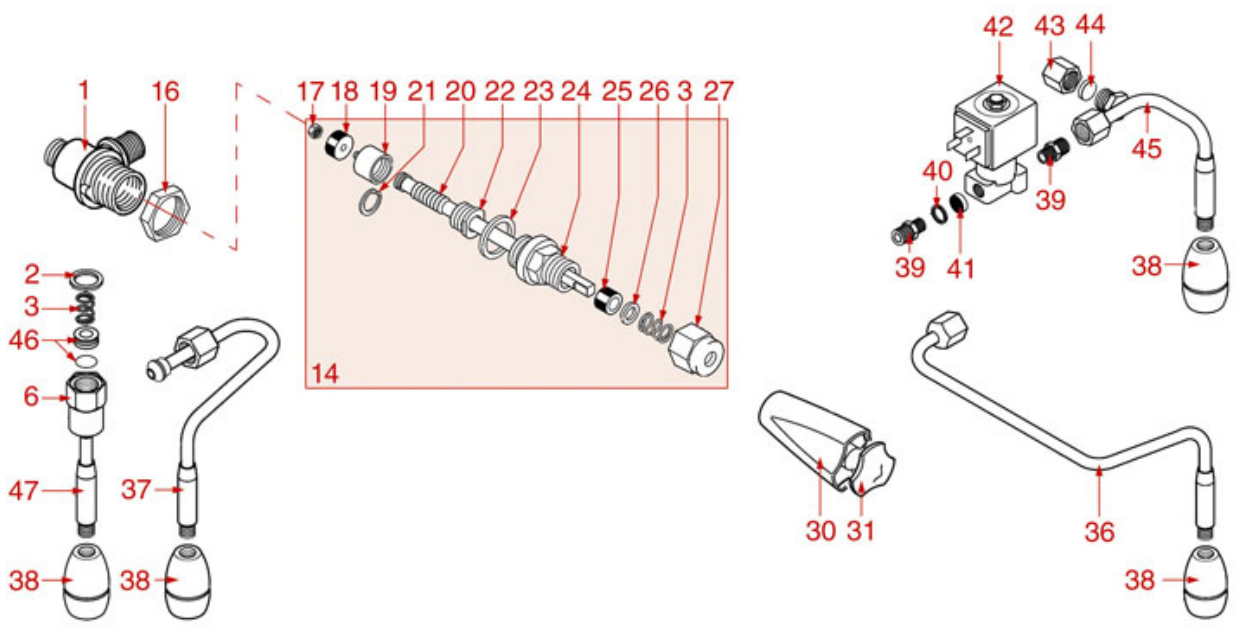

WATER/STEAM TAPS

PERLA

ASTORIA CMA

Position	LF code no.	Description
1	1348451	STEAM TAP BODY
2	1186182	TEFLON FLAT GASKET $\varnothing$ 21x17x2 mm
2	1186394	ASBESTOS FREE FLAT GASKET $\varnothing$ 22x17x2 mm
3	1250547	SPRING $\varnothing$ 11.5x16 mm
4	1186318	O-RING 03043 EPDM
5	1186334	WASHER
6	1449100	CHROME HEXAGONAL NUT
7	1449093	CHROME WATER SPRINKLER M10
8	1186550	O-RING M 0060-10 RED SILICONE
9	1449096	STAINLESS STEEL WATER SPRINKLER M8
10	1449098	CHROME PL.STEAM PIPE COMPLETE $\varnothing$ 8 mm
12	1449101	STAINLESS STEEL STEAM PIPE COMPL. $\varnothing$ 8 mm
13	1449105	STAINLESS STEEL STEAM PIPE COMPL. $\varnothing$ 8 mm
14	1348076	WATER/STEAM TAP PIN ROD
16	1348453	NUT M 26x1.5
17	1348025	BRASS NUT M3
18	1186316	EPDM FLAT GASKET $\varnothing$ 15x4x4 mm 60 SH
18	1186527	FLAT EPDM GASKET $\varnothing$ 15x4x4 mm 80 SH
19	1324056	TAP PISTON
21	1250223	STAINLESS STEEL CIRCLIP RA-6 UNI 7437
22	1186377	GASKET HOLDER
23	1186333	COPPER FLAT GASKET $\varnothing$ 26x20x2 mm
23	1186340	ASBESTOS FREE FLAT GASKET $\varnothing$ 26x20x2 mm
24	1349458	TAP FITTING
25	1186393	FLAT EPDM GASKET $\varnothing$ 12.5x8x9 mm
25	1786263	FLAT GASKET EPDM $\varnothing$ 12.5x8x9 mm
26	1186376	WASHER $\varnothing$ 12x8x1 mm
27	1348458	TAP NUT
30	1241094	WATER/STEAM TAP KNOB
31	1241095	CAP FOR KNOB
33	1186378	CONICAL TEFLON SEAL $\varnothing$ 14x7x6 mm
38	1449097	STAINLESS STEEL WATER SPRINKLER M10
39	1349111	FITTING $\varnothing$ 1/8"M 1/4"M
40	1186771	COPPER FLAT GASKET $\varnothing$ 8,5x5x1 mm
41	1160566	STAINLESS STEEL WATER FILTER $\varnothing$ 8 mm
42	1120700	2-WAY SOLENOID VALVE PARKER 230V 50/60Hz
43	1439021	CAP $\varnothing$ 1/4"F HEIGHT 14 mm NUT 16 mm
46	1186378	CONICAL TEFLON SEAL $\varnothing$ 14x7x6 mm
49	1349112	FITTING $\varnothing$ 1/4"M-3/8"M
50	1186619	COPPER FLAT GASKET $\varnothing$ 18x14x1.5 mm
51	1186717	O-RING 02031 VITON
100	1079030	KIT CAPPUCINATORE ASTORIA/CMA