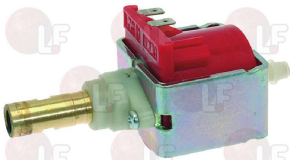

ASTORIA CMA 26316

1122735 VIBRATORY PUMP EX5 48W 230V 50Hz
fittings $\varnothing$ 1/8" - $\varnothing$ 6 mm
pressure max 15 bar
water temperature max 20°C
integrated diode (1N 4007P)
lead connector 6.3x0.8 mm
for Coffee machine (EXPOBAR) EXPRESSO
MINICOMPACT - MONROC - OFFICE
for Coffee machine (VIBIEMME) DOMOBAR
DOMOBARJUNIOR - DOMOBARSUPER