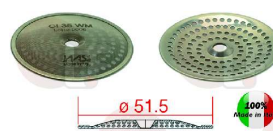

ASTORIA CMA

1460205 PRECISION SHOWER SCREEN $\varnothing$ 51.5 mm
central hole 5 mm - 119 holes $\varnothing$ 2 mm
Aisi 304 stainless steel - food hygiene certified
wire membrane 35 μ M
for Coffee machine (ASTORIA CMA)
for Coffee machine (CARIMALI)
for Coffee machine (CIMBALI)
for Coffee machine (WEGA)