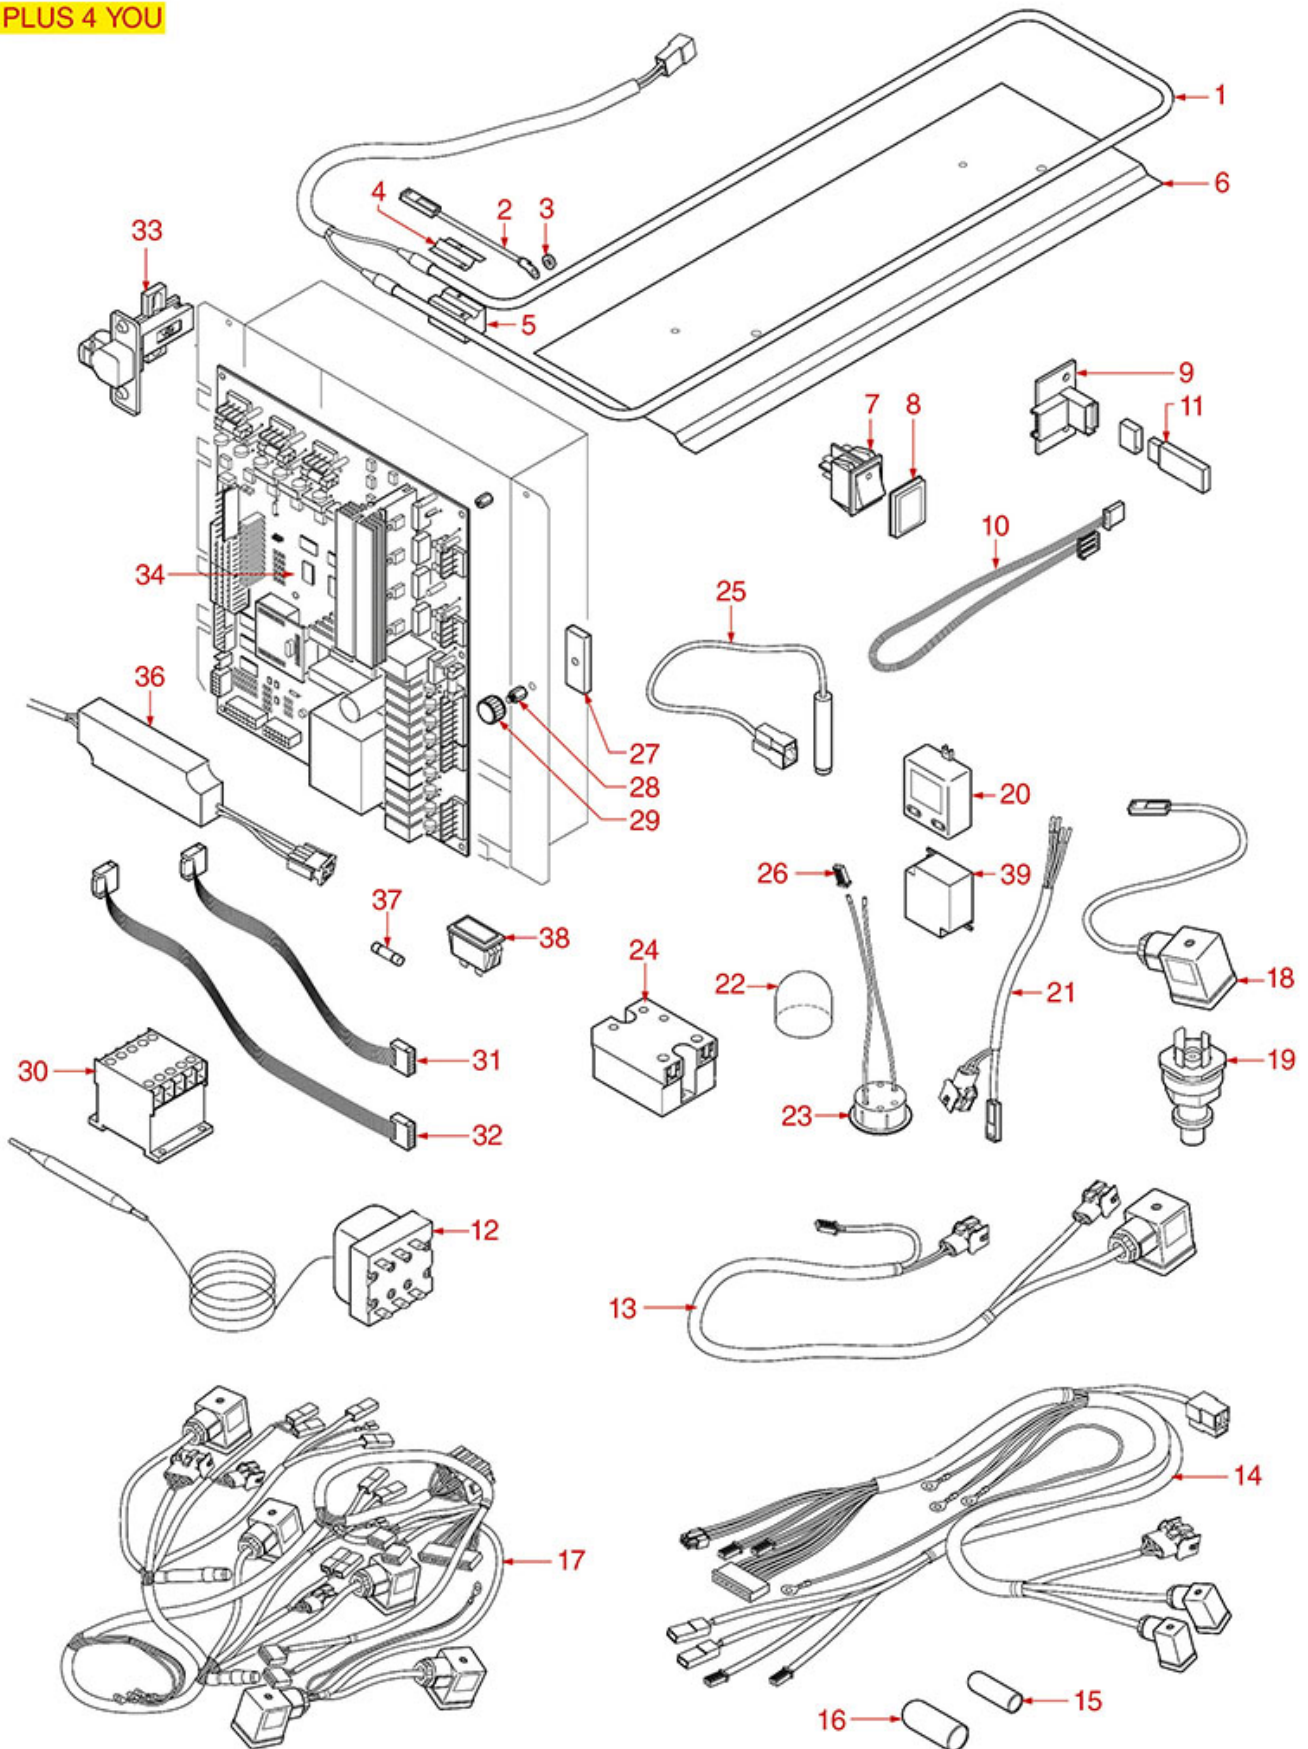

ELECTRICAL SYSTEM PLUS 4 YOU

PLUS 4 YOU

AS5201

Positions without LF code no.: upon request

ASTORIA CMA

Position	LF code no.	Description
7	3319296	BLACK BIPOLAR SWITCH 16A 250V
8	3319501	SWITCH PROTECTION CAP
12	1444509	THREE-PHASE THERMOSTAT 169°C
19	1320018	PRESSURE SW.MBS1900 0/16 bar 4.5/5.5VDC
24	1351020	STATIC RELAY RM1A60A50 50A 600V
30	1454004	CONTACTOR ABB B7-40-00 20A 230V
31	1050022	10 POLES FLAT CABLE 1350 mm
34	1390119	ELECTRONIC CIRCUIT BOARD CPU