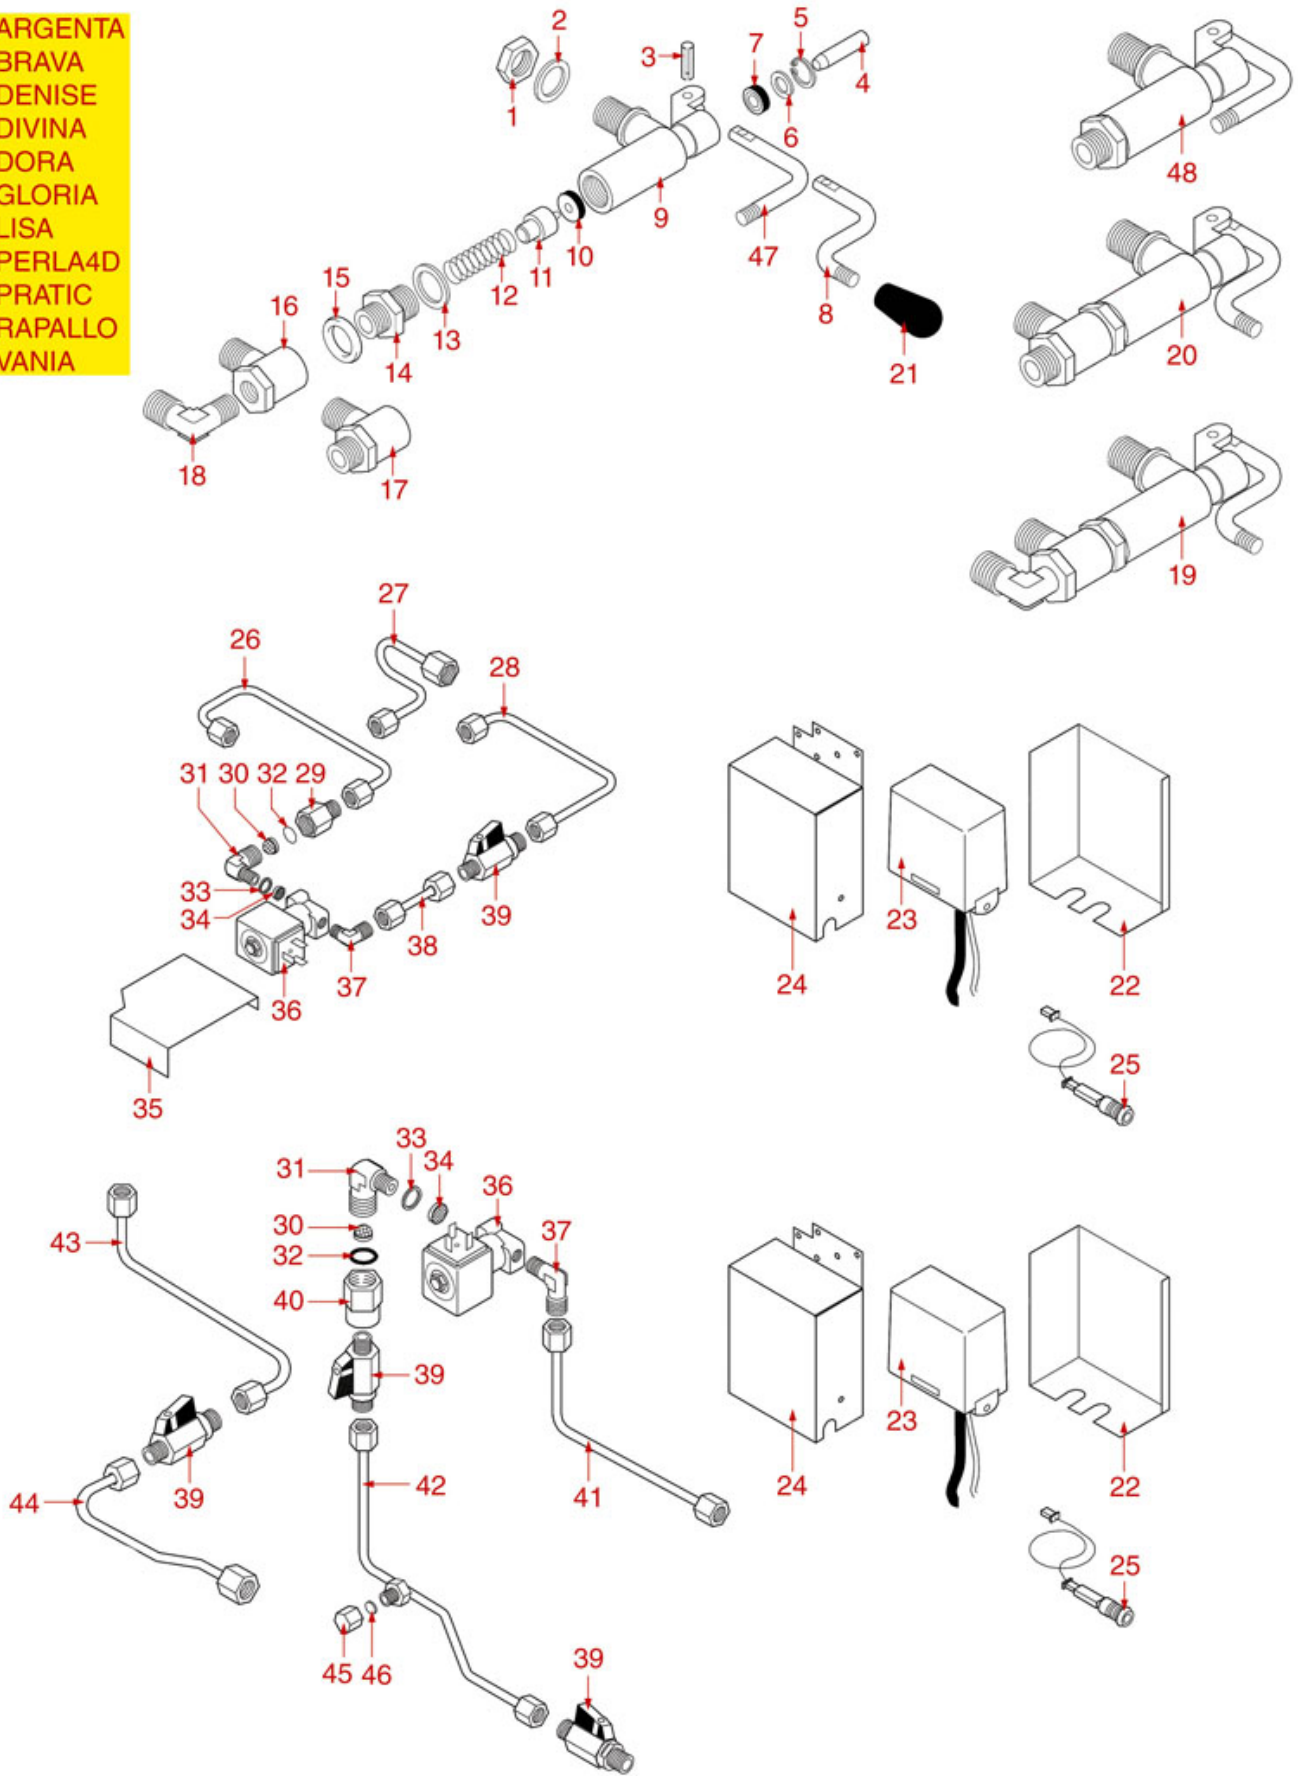

WATER INLET TAP

ARGENTA
BRAVA
DENISE
DIVINA
DORA
GLORIA
LISA
PERLA4D
PRATIC
RAPALLO
VANIA

ASTORIA CMA

Position	LF code no.	Description
1	1349042	BRASS NUT $\varnothing$ 3/8"
2	1186446	WASHER $\varnothing$ 28x17x2 mm
3	1250217	CLASP $\varnothing$ 5x20 mm
4	1324076	TAP ROD $\varnothing$ 8x35.6 mm
5	1250218	STAINLESS STEEL CIRCLIP J-14 UNI 7437
6	1528095	BRASS WASHER $\varnothing$ 15.4x9x1 mm
7	1186491	LIP SEAL $\varnothing$ 14x7x5 mm
8	1225402	TAP LEVER
10	1186316	EPDM FLAT GASKET $\varnothing$ 15x4x4 mm 60 SH
10	1186527	FLAT EPDM GASKET $\varnothing$ 15x4x4 mm 80 SH
11	1348456	PISTON H 20
12	1250546	SPRING $\varnothing$ 14x44 mm
13	1186333	COPPER FLAT GASKET $\varnothing$ 26x20x2 mm
14	1349456	TAP FITTING
15	1186186	ROUND COPPER GASKET $\varnothing$ 23x17x3 mm
16	1349019	T-FITTING FOR INJECTOR 3/8"F x 3/8"M
17	1348352	TAP FITTING
20	1348457	WATER INLET TAP
21	1241401	KNOB M8x1
23	1341311	LEVEL REGULATOR RL/1E/2C/F 230/240V
25	1341314	LED RED INDICATOR LIGHT
30	1160400	WATER FILTER $\varnothing$ 11 mm
31	1349080	ELBOW FITTING $\varnothing$ 3/8"M-1/8"M
32	1186422	O-RING 0108 EPDM
33	1186771	COPPER FLAT GASKET $\varnothing$ 8,5x5x1 mm
34	1160566	STAINLESS STEEL WATER FILTER $\varnothing$ 8 mm
36	1120700	2-WAY SOLENOID VALVE PARKER 230V 50/60Hz
37	1349079	L- FITTING $\varnothing$ 1/4"M 1/8"M
45	1439021	CAP $\varnothing$ 1/4"F HEIGHT 14 mm NUT 16 mm
47	1225401	TAP LEVER
48	1348401	WATER INLET TAP