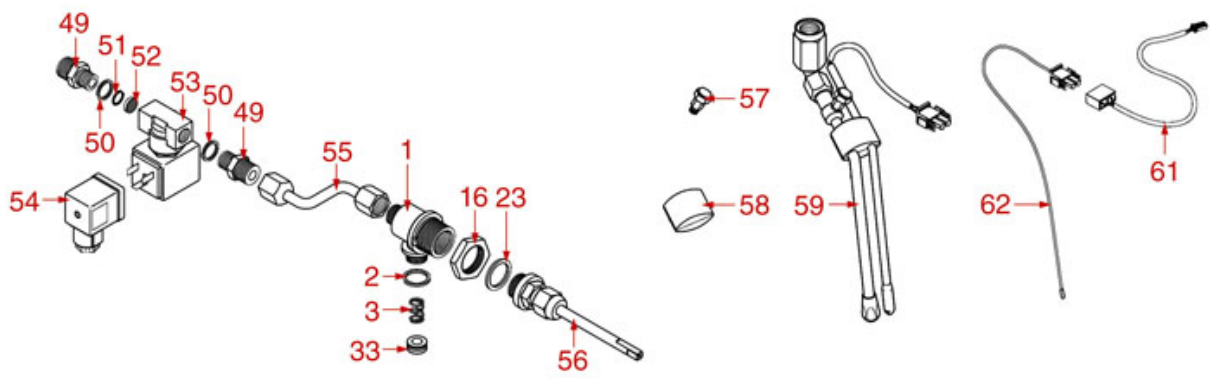

WATER/STEAM TAPS

PERLA

ASTORIA CMA

Position	LF code no.	Description
1	1348451	STEAM TAP BODY
2	1186182	TEFLON FLAT GASKET $\varnothing$ 21x17x2 mm
2	1186394	ASBESTOS FREE FLAT GASKET $\varnothing$ 22x17x2 mm
3	1250547	SPRING $\varnothing$ 11.5x16 mm
4	1186318	O-RING 03043 EPDM
5	1186334	WASHER
6	1449100	CHROME HEXAGONAL NUT
7	1449093	CHROME WATER SPRINKLER M10
8	1186550	O-RING M 0060-10 RED SILICONE
9	1449096	STAINLESS STEEL WATER SPRINKLER M8
10	1449098	CHROME PL.STEAM PIPE COMPLETE $\varnothing$ 8 mm
12	1449101	STAINLESS STEEL STEAM PIPE COMPL. $\varnothing$ 8 mm
13	1449105	STAINLESS STEEL STEAM PIPE COMPL. $\varnothing$ 8 mm
14	1348076	WATER/STEAM TAP PIN ROD
16	1348453	NUT M 26x1.5
17	1348025	BRASS NUT M3
18	1186316	EPDM FLAT GASKET $\varnothing$ 15x4x4 mm 60 SH
18	1186527	FLAT EPDM GASKET $\varnothing$ 15x4x4 mm 80 SH
19	1324056	TAP PISTON
21	1250223	STAINLESS STEEL CIRCLIP RA-6 UNI 7437
22	1186377	GASKET HOLDER
23	1186333	COPPER FLAT GASKET $\varnothing$ 26x20x2 mm
23	1186340	ASBESTOS FREE FLAT GASKET $\varnothing$ 26x20x2 mm
24	1349458	TAP FITTING
25	1186393	FLAT EPDM GASKET $\varnothing$ 12.5x8x9 mm
25	1786263	FLAT GASKET EPDM $\varnothing$ 12.5x8x9 mm
26	1186376	WASHER $\varnothing$ 12x8x1 mm
27	1348458	TAP NUT
30	1241094	WATER/STEAM TAP KNOB
31	1241095	CAP FOR KNOB
33	1186378	CONICAL TEFLON SEAL $\varnothing$ 14x7x6 mm
38	1449097	STAINLESS STEEL WATER SPRINKLER M10
39	1349111	FITTING $\varnothing$ 1/8"M 1/4"M
40	1186771	COPPER FLAT GASKET $\varnothing$ 8,5x5x1 mm
41	1160566	STAINLESS STEEL WATER FILTER $\varnothing$ 8 mm
42	1120700	2-WAY SOLENOID VALVE PARKER 230V 50/60Hz
43	1439021	CAP $\varnothing$ 1/4"F HEIGHT 14 mm NUT 16 mm
46	1186378	CONICAL TEFLON SEAL $\varnothing$ 14x7x6 mm
49	1349112	FITTING $\varnothing$ 1/4"M-3/8"M
50	1186619	COPPER FLAT GASKET $\varnothing$ 18x14x1.5 mm
51	1186717	O-RING 02031 VITON
100	1079030	KIT CAPPUCINATORE ASTORIA/CMA