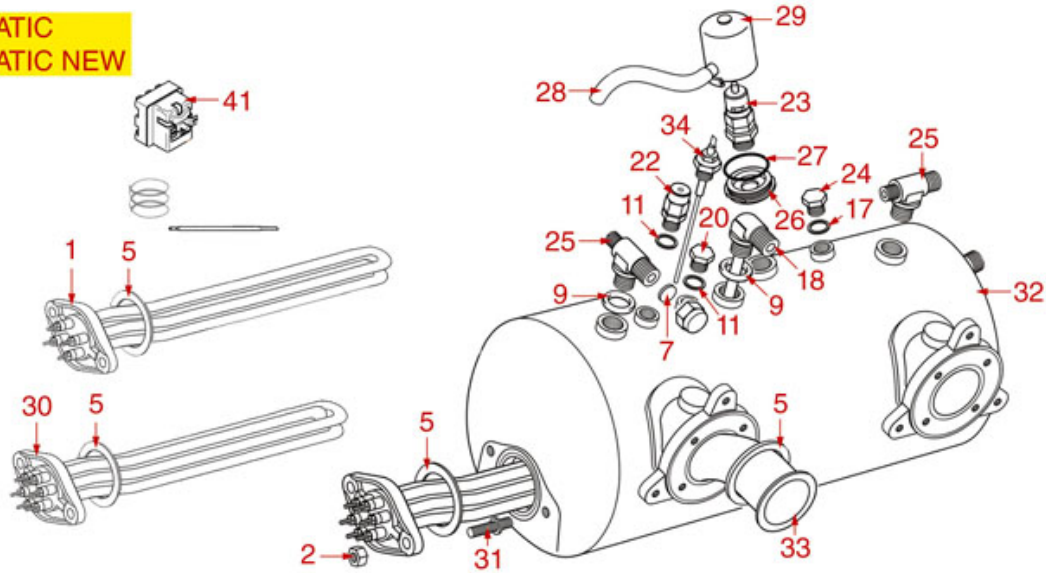

PRATIC
PRATIC NEW

COMPACT