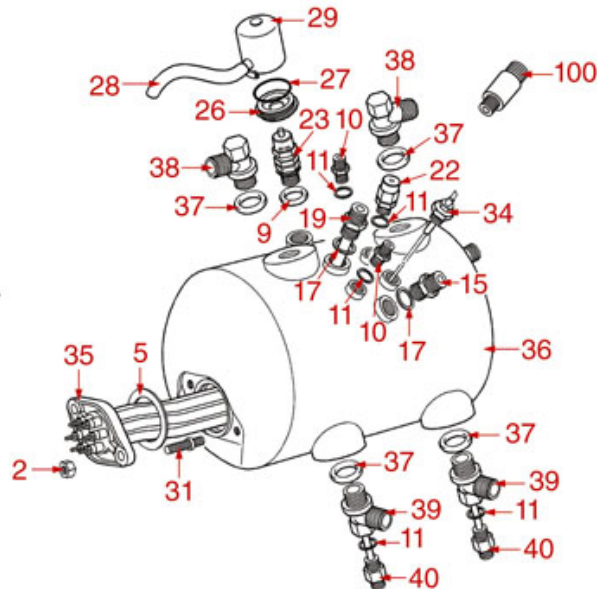

BOILER MODELS LEVER-PRT-COMPACT

AL

PRATIC
PRATIC NEW

COMPACT

ASTORIA CMA

Position	LF code no.	Description
1	1755067	HEATING ELEMENT 2600W 230/240V
1	1755068	HEATING ELEMENT 3700W 230/240V
1	1755069	HEATING ELEMENT 5000W 230/240V
1	1755070	HEATING ELEMENT 4000W 230/240V
1	1755071	HEATING ELEMENT 5000W 230/240V
1	1755073	HEATING ELEMENT 7000W 230/240V
1	1755601	HEATING ELEMENT 2000W 110V
1	1755604	HEATING ELEMENT 2000W 230/240V
1	1755605	HEATING ELEMENT 2600W 110V
1	1755606	HEATING ELEMENT 3700W 110V
2	1528057	BRASS HEXAGONAL NUT M8 UNI 5587
3	1528055	S/STEEL STUD \varnothing 8x40 mm
4	1528056	S/STEEL SCREW T.C.E.I. M10x20 UNI 5931
5	1186194	TEFLON FLAT GASKET \varnothing 58x43x2 mm
5	1186606	FLAT CARBO GASKET \varnothing 57x43x3 mm
6	1439021	CAP \varnothing 1/4"F HEIGHT 14 mm NUT 16 mm
8	1349491	T-SHAPED FITTING \varnothing 1/4"M-1/4"M-1/4"M
9	1186769	ROUND COPPER GASKET \varnothing 18.7x13x2.5 mm
10	1349102	FITTING \varnothing 1/4"M-1/4"M
11	1186619	COPPER FLAT GASKET \varnothing 18x14x1.5 mm
13	1186561	BOILER GASKET \varnothing 190x137x3 mm
13	1186562	BOILER GASKET \varnothing 191x139x3 mm
15	1349103	FITTING \varnothing 3/8"M-3/8"M
16	1349084	ELBOW FITTING \varnothing 3/8"M-3/8"M
17	1186620	COPPER FLAT GASKET \varnothing 22x17x1.5 mm
18	1449202	INJECTOR PIPE
19	1449092	SUCTION PIPE \varnothing 3/8"M
20	1439048	BOILER CAP \varnothing 1/4"M
21	3315106	3-WAY HOSE END RUBBER FITTING \varnothing 10 mm
22	1523538	BOILER VALVE \varnothing 1/4"M
23	1523409	BOILER VALVE \varnothing 3/8"M
23	1523536	BOILER VALVE \varnothing 3/8" M AUTO-CERTIFIED
24	1439023	BOILER CAP \varnothing 3/8"M
25	1349086	T SHAPED BRASS FITTING \varnothing 3/8"-3/8"-1/4"
26	1523002	PROTECTION FLANGE FOR BOILER VALVE
27	1186184	VITON O-RING 03156
28	1449687	SILICONE HOSE \varnothing 8x10 SHORE 60 - 10 m
29	1523402	SAFETY VALVE PROTECTION
30	1755065	HEATING ELEMENT 2000/2177W 230/240V
30	1755072	HEATING ELEMENT 3700/4029W 230/240V
30	1755215	HEATING ELEMENT 3000W 230/380V
30	1755245	HEATING ELEMENT 6000W 220V
30	1755608	HEATING ELEMENT 2700/2940W 230/240V
30	1755615	HEATING ELEMENT 2600/2831W 230/240V
33	1048005	BENT EXTRACTABLE EXCHANGER \varnothing 42 mm
34	1341750	LEVEL PROBE \varnothing 1/4"M-125 mm
34	1341751	LEVEL PROBE \varnothing 1/4"M-150 mm
35	1755608	HEATING ELEMENT 2700/2940W 230/240V
37	1186445	ROUND COPPER GASKET \varnothing 26x21.4x2 mm
38	1349089	BOILER FITTING \varnothing 1/2"
40	1349017	INJECTION PIPE 1/4"M-1/4"M
100	1523012	EXPANSION VALVE \varnothing 1/4"M-3/8"M