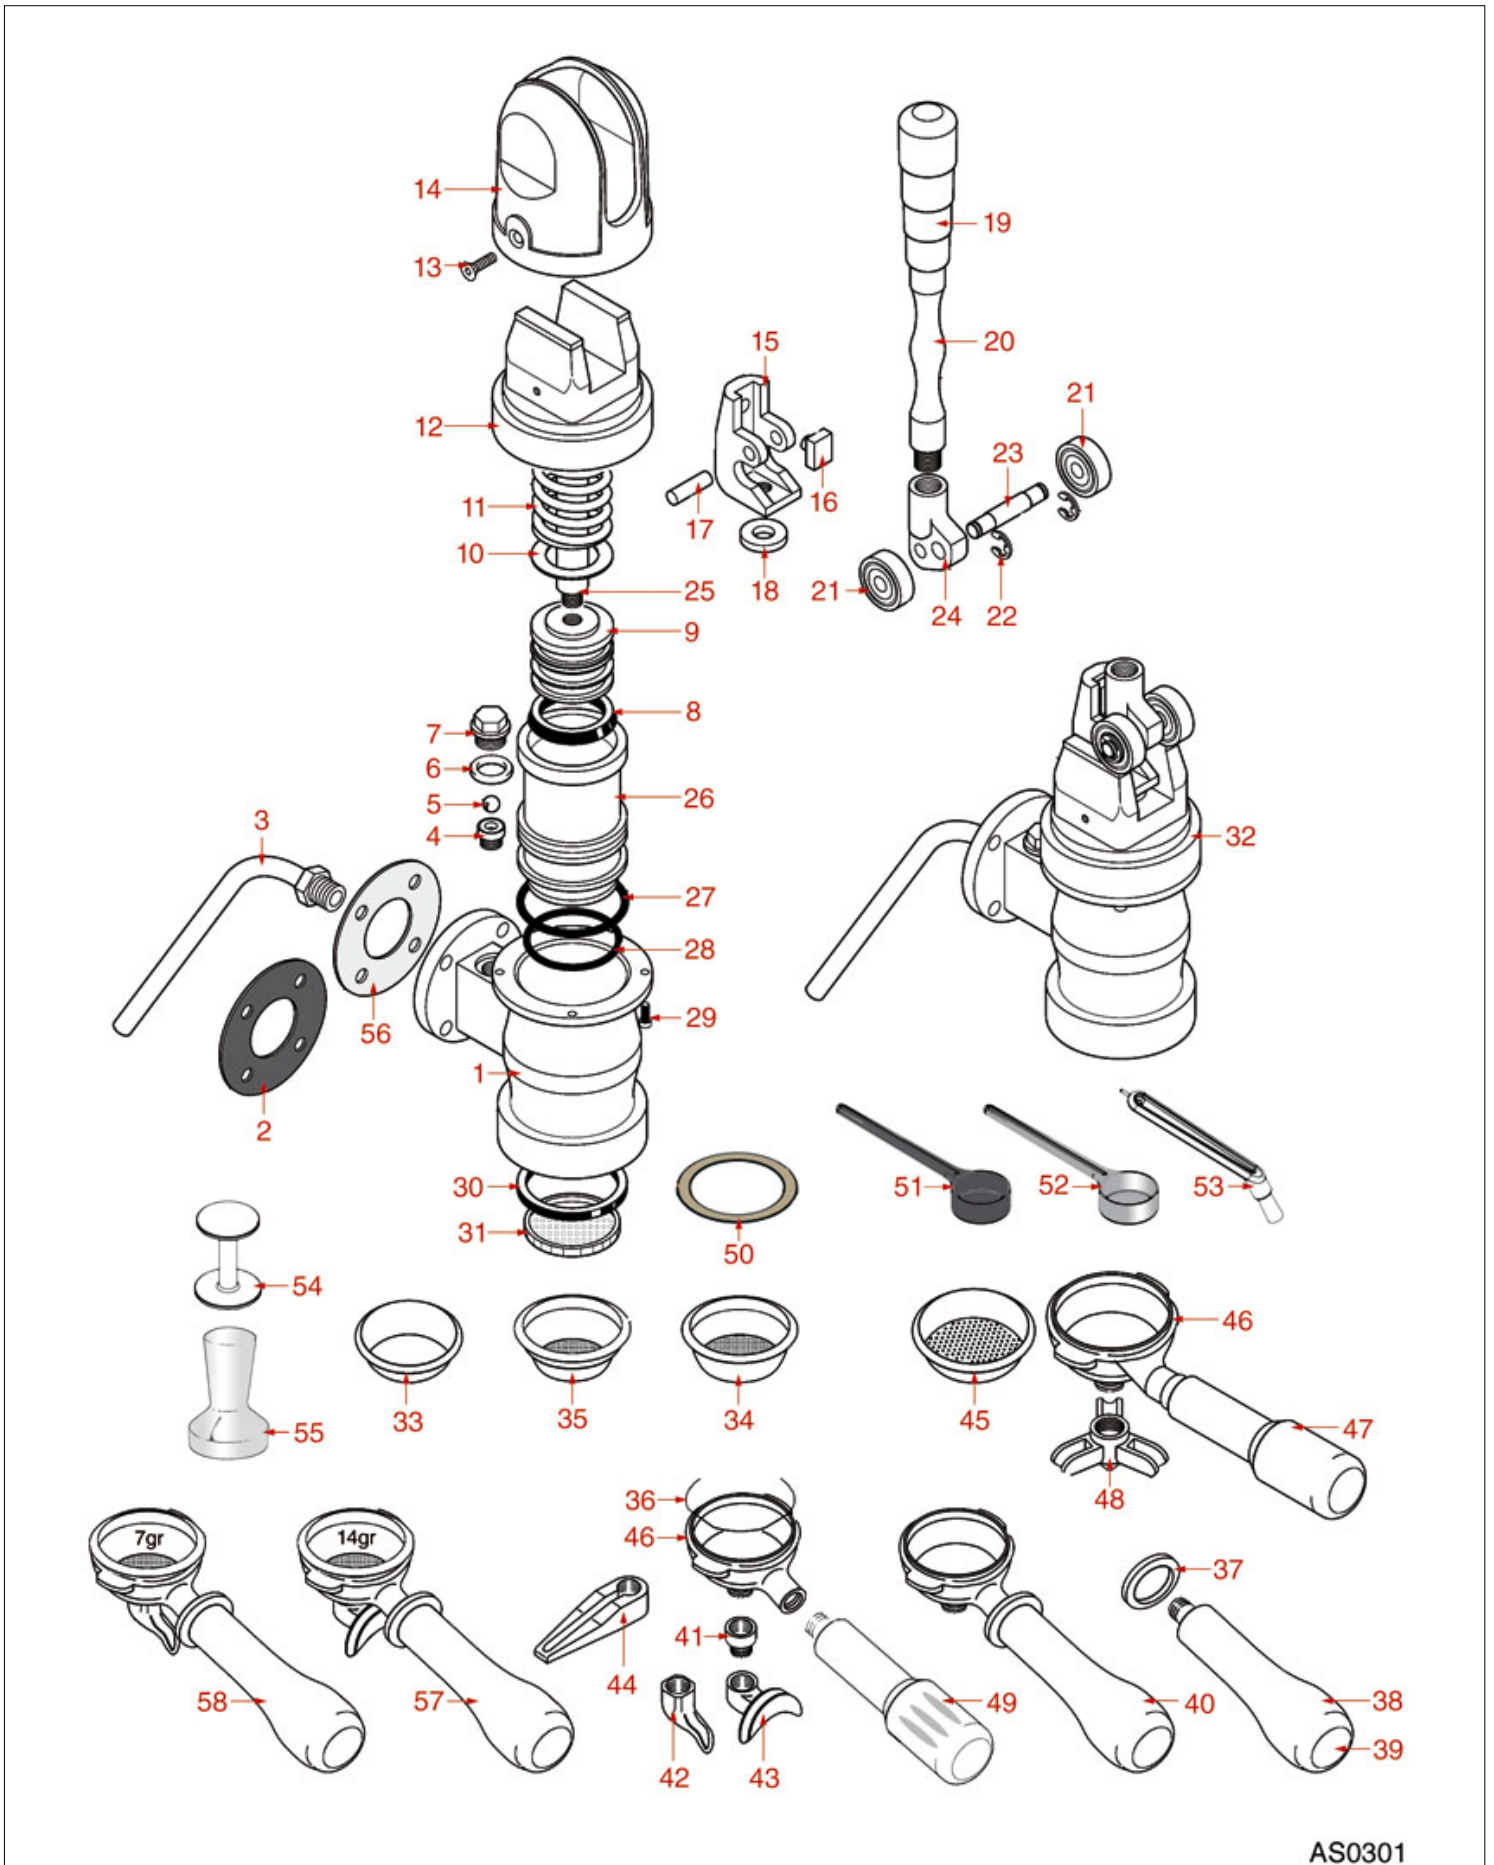

LEVER BREW GROUP

ASTORIA CMA

Position	LF code no.	Description
2	1186451	COFFEE GROUP GASKET ø 88x40x2 mm
3	1449200	DELIVERY GROUP INJECTOR PIPE
4	1523404	NON-RETURN VALVE
5	1323200	STAINLESS STEEL BALL ø 12 mm
6	1186200	ROUND COPPER GASKET ø 24x18x3 mm
7	1439200	CAP ø 18 mm FOR BREW GROUP
8	1186197	LIP SEAL ø 52x40x7 mm
11	1250501	LEVER GROUP SPRING
14	1192200	CAP FOR COFFEE GROUP
15	1192203	CHROMIUM-PLATED FORK FOR LEVER GROUP
16	1186196	RUBBER SHOCK ABSORBER
17	1324201	PIN FOR FORK
17	1324202	AL GROUP 12 BAR FORK PIN
18	1186195	RUBBER SHOCK ABSORBER
19	1241200	LEVER GROUP HANDLE
21	1063200	BEARING 6300 2RS
22	1348023	STAINLESS STEEL CIRCLIP RA-9 UNI 7437
23	1324200	PIN FOR BEARING
24	1192202	CHROMIUM-PLATED FORK FOR LEVER GROUP
27	1186199	O-RING 0162 EPDM
28	1186198	O-RING 0161 EPDM
30	1186650	FILTER HOLDER GASKET ø 67x56x5.5 mm
30	1186656	FILTER HOLDER GASKET ø 67x56x6 mm
31	1081003	SHOWER SCREEN ø 57.5 mm
33	1160339	BLIND FILTER
34	1160053	2 CUPS FILTER 14 gr
35	1160052	1 CUP FILTER 7 gr
36	1250002	S/STEEL FILTER LOCKING SPRING ø 1.20 mm
36	1250101	FILTER BLOCKING SPRING ø 1,00 mm INOX
37	1186774	BURN PREVENTING RING FOR HANDLE
38	1241206	BLACK FILTER HOLDER HANDLE M12
39	1241469	CHROME PLATED CAP FOR FILTER HOLDER KNOB
40	1165013	FILTER HOLDER ASSY CMA ASTORIA
41	1022003	CHROME-PLATED SPOUT EXTENSION ø 3/8"
42	1022501	SINGLE SPOUT ø 3/8"
43	1022506	DOUBLE SPOUT ø 3/8"
45	1160345	2 CUPS FILTER 18 gr
46	1165006	FILTER HOLDER COFFEE MACHINES
47	1241501	FILTER HOLDER HANDLE M12
49	1241067	FILTER KNOB M12
50	1190021	PAPER SEAL ø 66x58x0.8 mm
51	1069001	PLASTIC MEASURING SPOON 20 ml
52	1069002	STAINLESS STEEL MEASURING SPOON 20 ml
53	1384001	BRUSH FOR COFFEE SHOWER
54	1385002	NYLON COFFEE TAMPER ø 50/57 mm
55	1385053	ANODISED ALUMINUM TAMPER ø 58 mm
56	1187002	COFFEE GROUP GASKET ø 88x40x2 mm
56	1786058	COFFEE GROUP GASKET ø 88x40x2 mm