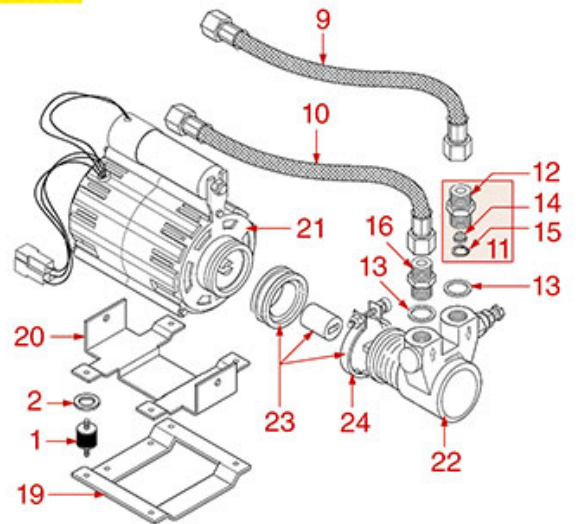

MOTORS AND PUMPS

STANDARD

EXTERNAL

COMPATTA

CK-CKE CKX-CKXE

ASTORIA CMA

Position	LF code no.	Description
1	1313002	ANTIVIBRATION SUPPORT \varnothing 15 mm M4
4	1240606	RPM CLAMP MOTOR 310W
4	1240607	RPM MOTOR WITH CLAMP CONNECTION 330W 230
5	3068014	CAPACITOR μ F 8 450V 50/60Hz
7	1439021	CAP \varnothing 1/4"F HEIGHT 14 mm NUT 16 mm
8	1240607	RPM MOTOR WITH CLAMP CONNECTION 330W 230
8	1240608	MOTOR ZECCHIN 120V 60Hz
9	1449710	FLEX HOSE \varnothing 3/8" Fp x Fc L.30 cm
10	1449711	FLEX HOSE \varnothing 3/8" Fp x Fc L.50 cm
11	1349082	BRASS FITTING \varnothing 3/8"M 3/8"M WITH FILTER
12	1349202	FITTING 3/8M-3/8M
13	1186620	COPPER FLAT GASKET \varnothing 22x17x1.5 mm
14	1160400	WATER FILTER \varnothing 11 mm
15	1002004	STAINLESS STEEL CIRCLIP J-9 UNI 7437
16	1349103	FITTING \varnothing 3/8"M-3/8"M
17	1330001	ROTARY VANE PUMP ROTOFLOW \varnothing 3/8" NPT
17	1330012	ROTARY VANE PUMP PROCON \varnothing 3/8" NPT
17	1330026	ROTARY VANE PUMP ROTOFLOW \varnothing 3/8" GAS
18	3068016	CAPACITOR μ F 10 450V 50/60Hz
21	1240610	RPM MOTOR WITH CLAMP CONNECTION 120W 230
22	1330001	ROTARY VANE PUMP ROTOFLOW \varnothing 3/8" NPT
23	1191006	MOTOR COUPLING KIT
24	1168011	STAINLESS STEEL CLAMP FOR FLANGE PUMP
25	1330021	ROTARY VANE PUMP ROTOFLOW \varnothing 3/8" GAS
27	1348035	NUT 1/8"
28	1449708	FLEX HOSE \varnothing 1/8" Fp x Fp Length 30 cm
29	1449725	FLEX HOSE \varnothing 3/8" Fc x Fc Length 150 cm
30	1186042	ASBESTOS FREE FLAT GASKET \varnothing 9x5x1 mm
37	1240702	MOTOR RPM WITH CLAMP CONNECTION 165W
37	1240703	MOTOR RPM WITH CLAMP CONNECTION 165W
38	1449710	FLEX HOSE \varnothing 3/8" Fp x Fc L.30 cm
38	1449711	FLEX HOSE \varnothing 3/8" Fp x Fc L.50 cm
38	1449723	FLEX HOSE \varnothing 3/8" Fc x Fc Length 100 cm
38	1449725	FLEX HOSE \varnothing 3/8" Fc x Fc Length 150 cm