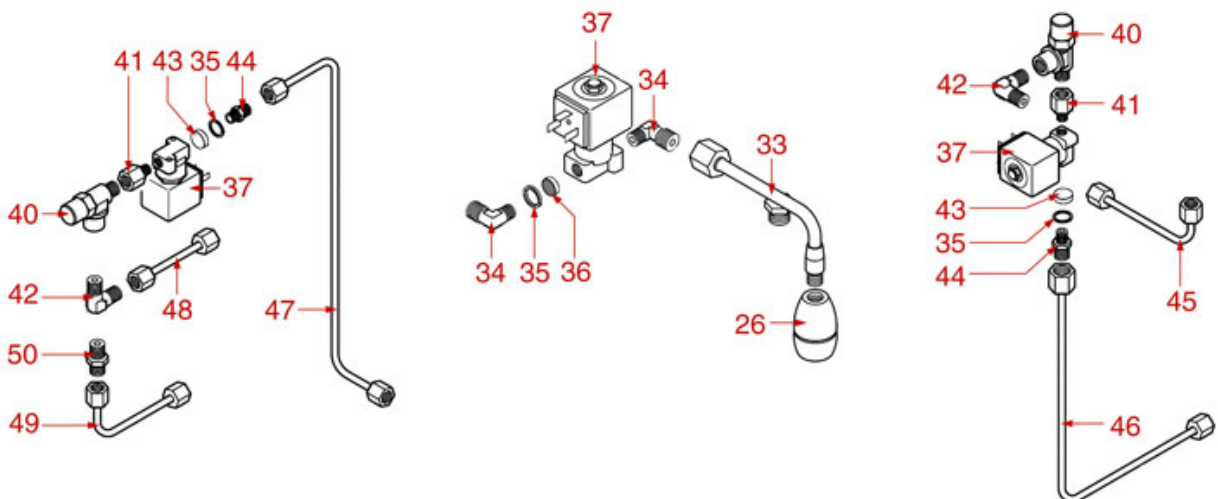

WATER/STEAM TAPS

DIVINA

AS1201

ASTORIA CMA

Position	LF code no.	Description
1	1348451	STEAM TAP BODY
2	1186182	TEFLON FLAT GASKET $\varnothing$ 21x17x2 mm
2	1186394	ASBESTOS FREE FLAT GASKET $\varnothing$ 22x17x2 mm
3	1250547	SPRING $\varnothing$ 11.5x16 mm
4	1186378	CONICAL TEFLON SEAL $\varnothing$ 14x7x6 mm
7	1186180	BURN PREVENTING RUBBERPIECE $\varnothing$ 10 mm
10	1348453	NUT M 26x1.5
11	1348025	BRASS NUT M3
12	1186316	EPDM FLAT GASKET $\varnothing$ 15x4x4 mm 60 SH
12	1186527	FLAT EPDM GASKET $\varnothing$ 15x4x4 mm 80 SH
13	1324056	TAP PISTON
15	1250223	STAINLESS STEEL CIRCLIP RA-6 UNI 7437
16	1186377	GASKET HOLDER
17	1186333	COPPER FLAT GASKET $\varnothing$ 26x20x2 mm
17	1186340	ASBESTOS FREE FLAT GASKET $\varnothing$ 26x20x2 mm
18	1348077	WATER/STEAM TAP PIN ROD
19	1349458	TAP FITTING
20	1186393	FLAT EPDM GASKET $\varnothing$ 12.5x8x9 mm
20	1786263	FLAT GASKET EPDM $\varnothing$ 12.5x8x9 mm
21	1186376	WASHER $\varnothing$ 12x8x1 mm
22	1250547	SPRING $\varnothing$ 11.5x16 mm
23	1348458	TAP NUT
26	1449097	STAINLESS STEEL WATER SPRINKLER M10
29	1348077	WATER/STEAM TAP PIN ROD
31	1439021	CAP $\varnothing$ 1/4" F HEIGHT 14 mm NUT 16 mm
34	1349079	L- FITTING $\varnothing$ 1/4" M 1/8" M
35	1186771	COPPER FLAT GASKET $\varnothing$ 8,5x5x1 mm
36	1160566	STAINLESS STEEL WATER FILTER $\varnothing$ 8 mm
37	1120700	2-WAY SOLENOID VALVE PARKER 230V 50/60Hz
40	1349083	MIXER FITTING
41	1349136	FITTING $\varnothing$ 1/8" M-1/4" F
42	1349081	L-FITTING $\varnothing$ 1/4" M 1/4" M
43	1160566	STAINLESS STEEL WATER FILTER $\varnothing$ 8 mm
44	1349111	FITTING $\varnothing$ 1/8" M 1/4" M
50	1349102	FITTING $\varnothing$ 1/4" M-1/4" M
51	1241452	STEAM TAP KNOB
52	1241468	WATER TAP HANDLE
53	1449207	STAINLESS STEEL STEAM PIPE COMPLETE
100	1079030	KIT CAPPUCINATORE ASTORIA/CMA