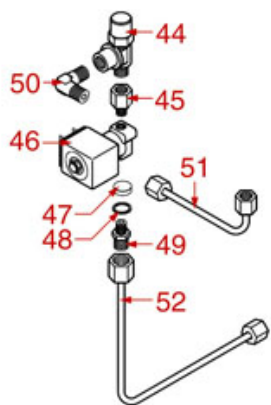

ASTORIA CMA

WATER/STEAM TAPS

ADRIA
ARGENTA
DENISE
DORA
LISA
PRATIC
VANIA

AS1001

Positions without LF code no.: upon request

ASTORIA CMA

Position	LF code no.	Description
1	1348451	STEAM TAP BODY
2	1186182	TEFLON FLAT GASKET $\varnothing$ 21x17x2 mm
2	1186394	ASBESTOS FREE FLAT GASKET $\varnothing$ 22x17x2 mm
3	1250547	SPRING $\varnothing$ 11.5x16 mm
4	1186318	O-RING 03043 EPDM
5	1186334	WASHER
6	1186771	COPPER FLAT GASKET $\varnothing$ 8,5x5x1 mm
7	1449093	CHROME WATER SPRINKLER M10
8	1186550	O-RING M 0060-10 RED SILICONE
9	1449096	STAINLESS STEEL WATER SPRINKLER M8
10	1449098	CHROME PL.STEAM PIPE COMPLETE $\varnothing$ 8 mm
11	1449106	CHROME PL.STEAM PIPE COMPLETE $\varnothing$ 8 mm
12	1449101	STAINLESS STEEL STEAM PIPE COMPL. $\varnothing$ 8 mm
13	1449102	STAINLESS STEEL STEAM PIPE COMPL. $\varnothing$ 8 mm
14	1449105	STAINLESS STEEL STEAM PIPE COMPL. $\varnothing$ 8 mm
15	1449172	BURN PREVENTING HANDGRIP FOR PIPE $\varnothing$ 8 m
16	1348453	NUT M 26x1.5
17	1348025	BRASS NUT M3
18	1186316	EPDM FLAT GASKET $\varnothing$ 15x4x4 mm 60 SH
18	1186527	FLAT EPDM GASKET $\varnothing$ 15x4x4 mm 80 SH
19	1324056	TAP PISTON
20	1324077	TAP SPINDLE
21	1250223	STAINLESS STEEL CIRCLIP RA-6 UNI 7437
22	1186377	GASKET HOLDER
23	1186333	COPPER FLAT GASKET $\varnothing$ 26x20x2 mm
23	1186340	ASBESTOS FREE FLAT GASKET $\varnothing$ 26x20x2 mm
24	1349458	TAP FITTING
25	1186393	FLAT EPDM GASKET $\varnothing$ 12.5x8x9 mm
25	1786263	FLAT GASKET EPDM $\varnothing$ 12.5x8x9 mm
26	1186376	WASHER $\varnothing$ 12x8x1 mm
27	1348458	TAP NUT
28	1348452	WATER/STEAM TAP PIN ROD
29	1449100	CHROME HEXAGONAL NUT
36	1241452	STEAM TAP KNOB
38	1449116	WATER PIPE NOZZLE M9 $\varnothing$ 18 mm
39	1449099	WATER PIPE NOZZLE M10
41	1449095	CHROME COMPLETE WATER PIPE $\varnothing$ 8 mm
44	1349083	MIXER FITTING
45	1349136	FITTING $\varnothing$ 1/8"M-1/4"F
46	1120700	2-WAY SOLENOID VALVE PARKER 230V 50/60Hz
47	1160566	STAINLESS STEEL WATER FILTER $\varnothing$ 8 mm
49	1349111	FITTING $\varnothing$ 1/8"M 1/4"M
50	1349081	L-FITTING $\varnothing$ 1/4"M 1/4"M
54	1349102	FITTING $\varnothing$ 1/4"M-1/4"M
57	1241468	WATER TAP HANDLE
58	1241466	STEAM TAP KNOB
59	1241467	WATER TAP KNOB
60	1241451	STEAM TAP KNOB
61	1241453	WATER TAP KNOB
67	1186378	CONICAL TEFLON SEAL $\varnothing$ 14x7x6 mm
68	1250547	SPRING $\varnothing$ 11.5x16 mm
69	1449820	CHROME PLATED STEAM PIPE COMPLETE
69	1449821	CHROME PLATED STEAM PIPE COMPLETE
70	1449205	CHROME PLATED STEAM PIPE COMPLETE
71	1449204	ST.STEEL COMPLETE STEAM PIPE $\varnothing$ 8 mm
72	1449203	COMPLETE STAINLESS STEEL STEAM PIPE
100	1079030	KIT CAPPUCINATORE ASTORIA/CMA