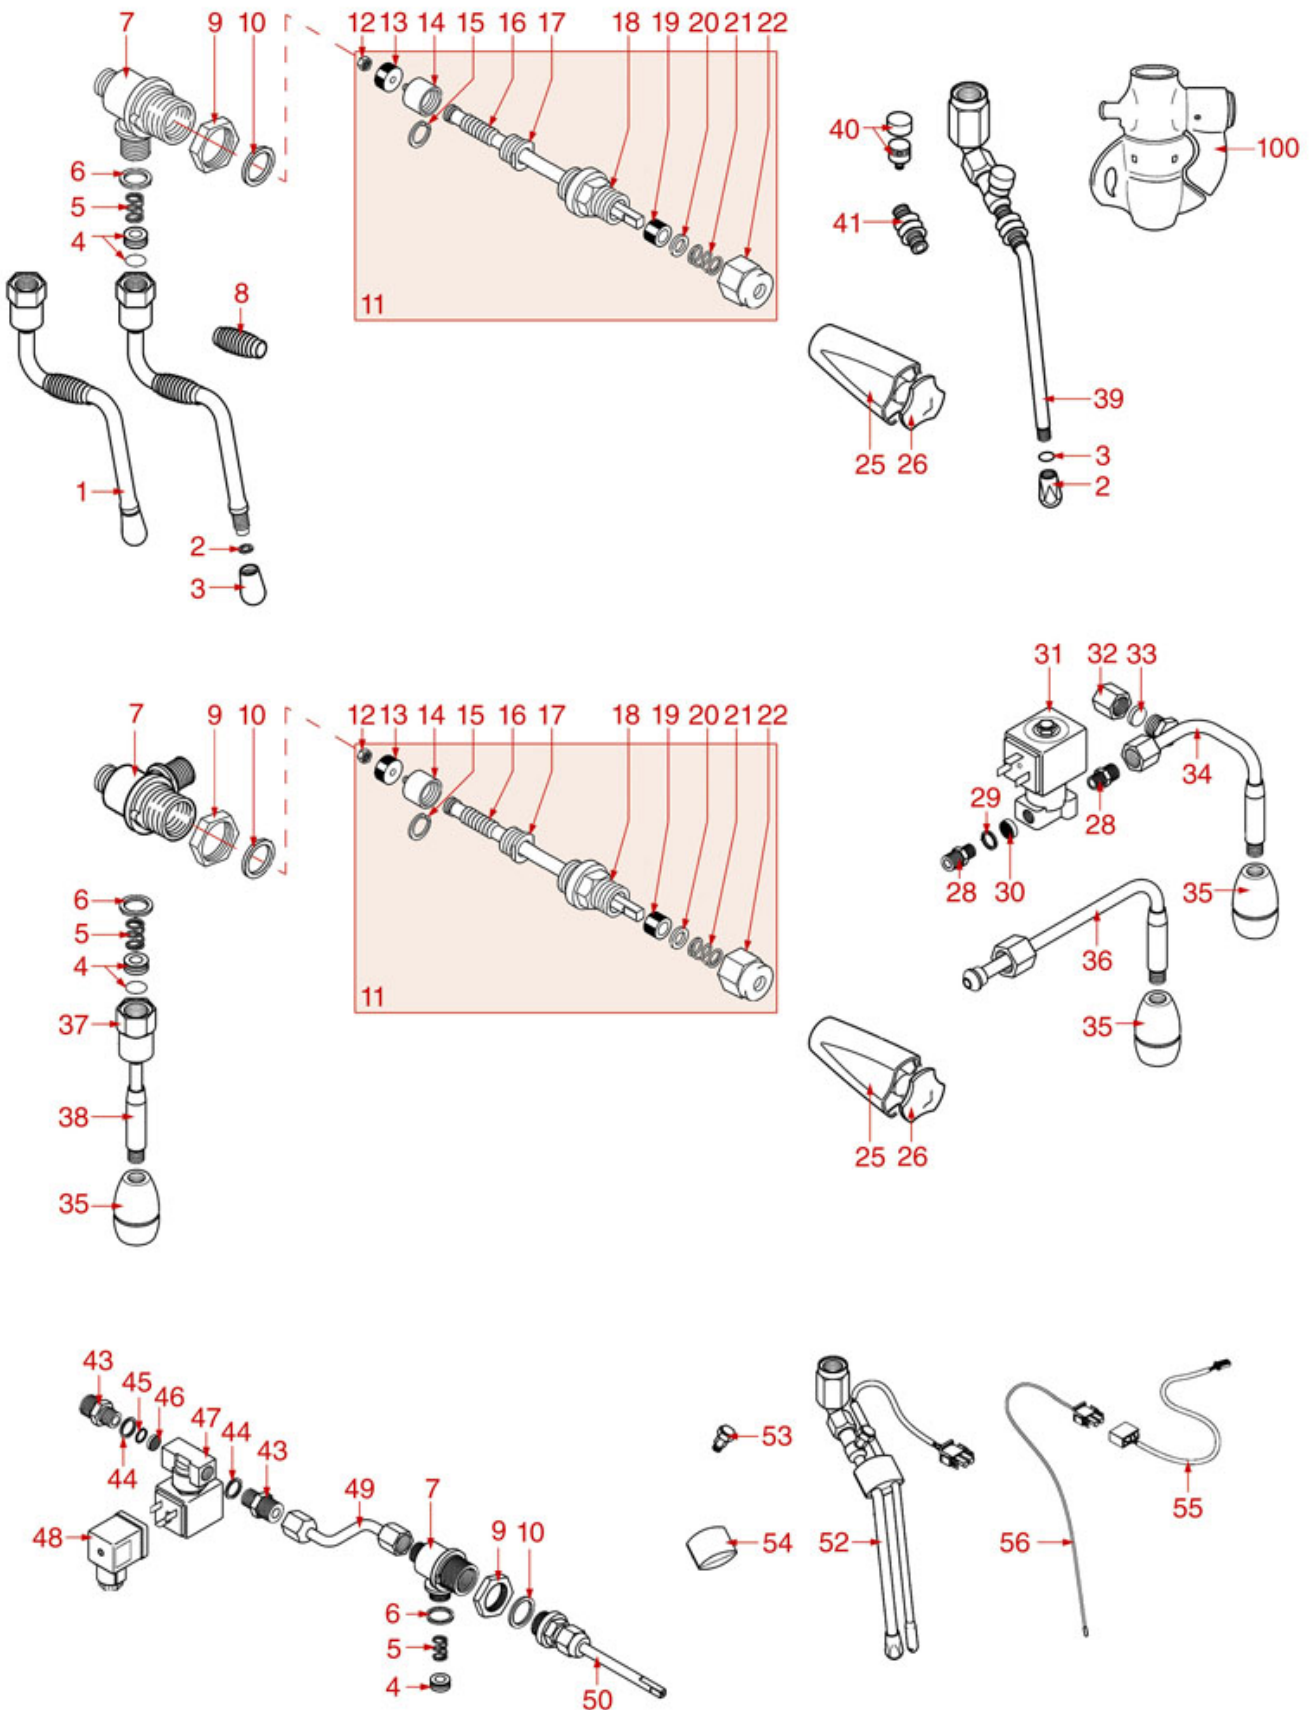

WATER/STEAM TAPS

GLORIA

ASTORIA CMA

Position	LF code no.	Description
1	1449103	STAINLESS STEEL STEAM PIPE COMPL. ø 10mm
3	1186550	O-RING M 0060-10 RED SILICONE
4	1186378	CONICAL TEFLON SEAL ø 14x7x6 mm
5	1250547	SPRING ø 11.5x16 mm
6	1186182	TEFLON FLAT GASKET ø 21x17x2 mm
6	1186394	ASBESTOS FREE FLAT GASKET ø 22x17x2 mm
7	1348451	STEAM TAP BODY
8	1186180	BURN PREVENTING RUBBERPIECE ø 10 mm
9	1348453	NUT M 26x1.5
10	1186333	COPPER FLAT GASKET ø 26x20x2 mm
10	1186340	ASBESTOS FREE FLAT GASKET ø 26x20x2 mm
11	1348076	WATER/STEAM TAP PIN ROD
12	1348025	BRASS NUT M3
13	1186316	EPDM FLAT GASKET ø 15x4x4 mm 60 SH
13	1186527	FLAT EPDM GASKET ø 15x4x4 mm 80 SH
14	1324056	TAP PISTON
15	1250223	STAINLESS STEEL CIRCLIP RA-6 UNI 7437
17	1186377	GASKET HOLDER
18	1349458	TAP FITTING
19	1186393	FLAT EPDM GASKET ø 12.5x8x9 mm
19	1786263	FLAT GASKET EPDM ø 12.5x8x9 mm
20	1186376	WASHER ø 12x8x1 mm
21	1250547	SPRING ø 11.5x16 mm
22	1348458	TAP NUT
25	1241094	WATER/STEAM TAP KNOB
26	1241095	CAP FOR KNOB
28	1349111	FITTING ø 1/8" M 1/4" M
29	1186771	COPPER FLAT GASKET ø 8,5x5x1 mm
30	1160566	STAINLESS STEEL WATER FILTER ø 8 mm
31	1120700	2-WAY SOLENOID VALVE PARKER 230V 50/60Hz
32	1439021	CAP ø 1/4" F HEIGHT 14 mm NUT 16 mm
35	1449097	STAINLESS STEEL WATER SPRINKLER M10
37	1449100	CHROME HEXAGONAL NUT
43	1349112	FITTING ø 1/4" M-3/8" M
44	1186619	COPPER FLAT GASKET ø 18x14x1.5 mm
45	1186717	O-RING 02031 VITON
100	1079030	KIT CAPPUCINATORE ASTORIA/CMA