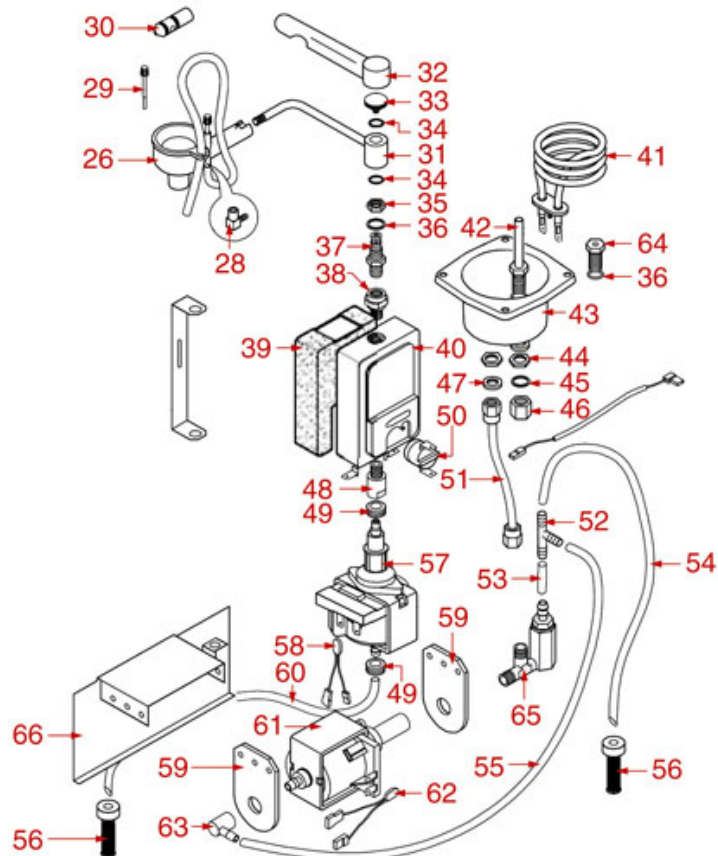

BOILER CK-CKE CKX-CKXE PRIMA

CK-CKE
CKX-CKXE

PRIMA