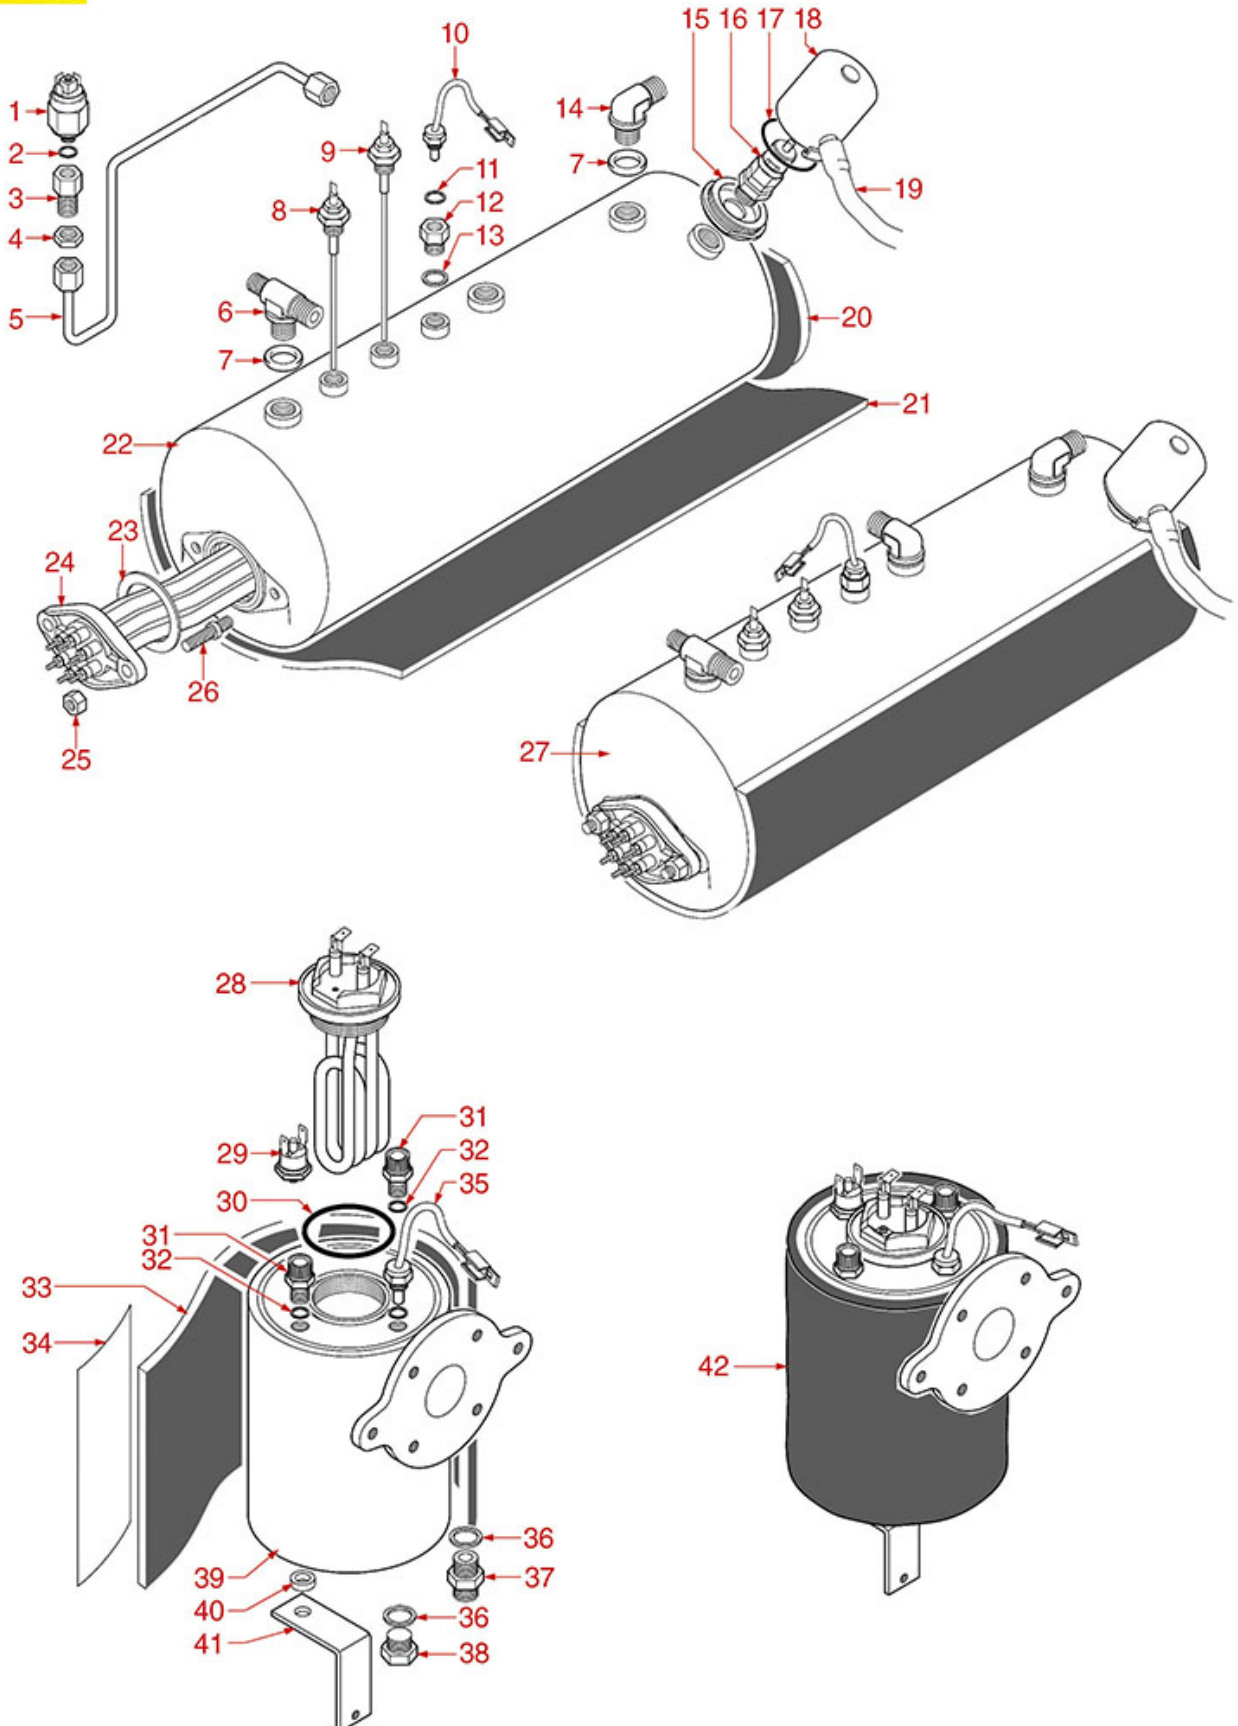

SERVICE BOILER AND GROUPS PLUS 4 YOU

PLUS 4 YOU

ASTORIA CMA

Position	LF code no.	Description
1	1320019	PRESSURE SWITCH ES31 1.5 BAR ø 1/8"M
2	1186917	FLAT COPPER GASKET ø 13x10x1 mm
7	1186186	ROUND COPPER GASKET ø 23x17x3 mm
8	5030757	LEVEL PROBE ø 1/4"M-100 mm
9	1341750	LEVEL PROBE ø 1/4"M-125 mm
10	1397053	TEMPERATURE PROBE NTC
11	1186917	FLAT COPPER GASKET ø 13x10x1 mm
13	1186619	COPPER FLAT GASKET ø 18x14x1.5 mm
14	1349084	ELBOW FITTING ø 3/8"M-3/8"M
15	1523002	PROTECTION FLANGE FOR BOILER VALVE
16	1523409	BOILER VALVE ø 3/8"M
17	1186184	VITON O-RING 03156
18	1523402	SAFETY VALVE PROTECTION
19	1449287	SILICONE HOSE ø 8x10 SHORE 60 - 100 m
19	1449687	SILICONE HOSE ø 8x10 SHORE 60 - 10 m
23	1186179	TEFLON FLAT GASKET ø 57x42x3 mm
24	1755071	HEATING ELEMENT 5000W 230/240V
24	1755215	HEATING ELEMENT 3000W 230/380V
25	1528057	BRASS HEXAGONAL NUT M8 UNI 5587
28	1755257	HEATING ELEMENT 1000/1090W 230/240V
29	1444206	CONTACT THERMOSTAT 145°C M4
30	3186175	EPDM O-RING GASKET 04175
31	1349111	FITTING ø 1/8"M 1/4"M
32	1186917	FLAT COPPER GASKET ø 13x10x1 mm
35	1397053	TEMPERATURE PROBE NTC
36	1186619	COPPER FLAT GASKET ø 18x14x1.5 mm
37	1349102	FITTING ø 1/4"M-1/4"M
38	1439048	BOILER CAP ø 1/4"M