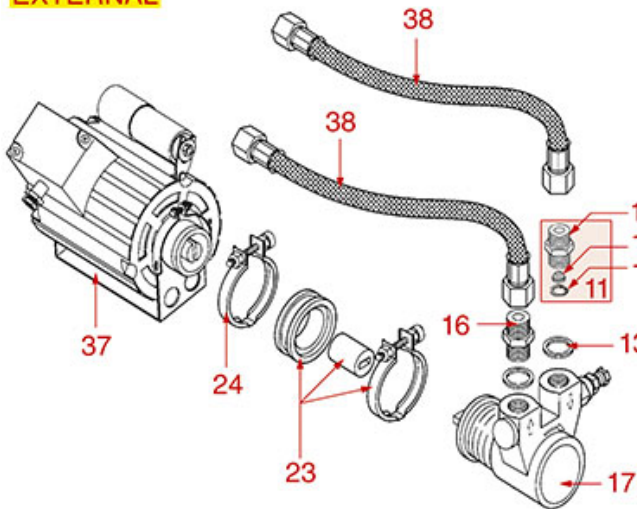

MOTORS AND PUMPS

STANDARD

EXTERNAL

COMPATTA

CK-CKE CKX-CKXE