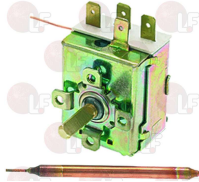

Suitable for:

3444004 THERMOSTAT TR2 0-90°C
D-shaped pin $\varnothing$ 6x4.6 mm
capillary 1500 mm - 15A 250V
bulb $\varnothing$ 6.5x95 mm