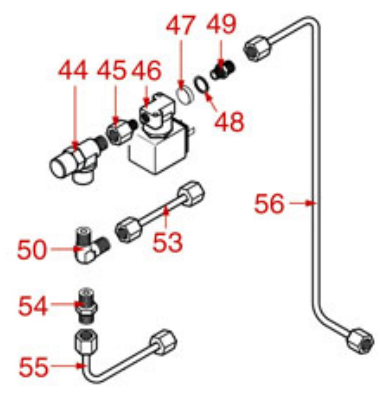

ASTORIA CMA

WATER/STEAM TAPS

ADRIA
ARGENTA
DENISE
DORA
LISA
PRATIC
VANIA

AS1001

Positions without LF code no.: upon request

ASTORIA CMA

Position	LF code no.	Description
1	1348451	STEAM TAP BODY
2	1186182	TEFLON FLAT GASKET $\varnothing$ 21x17x2 mm
2	1186394	ASBESTOS FREE FLAT GASKET $\varnothing$ 22x17x2 mm
3	1250547	SPRING $\varnothing$ 11.5x16 mm
4	1186318	O-RING 03043 EPDM
5	1186334	WASHER
6	1186771	COPPER FLAT GASKET $\varnothing$ 8,5x5x1 mm
7	1449093	CHROME WATER SPRINKLER M10
8	1186550	O-RING M 0060-10 RED SILICONE
9	1449096	STAINLESS STEEL WATER SPRINKLER M8
10	1449098	CHROME PL.STEAM PIPE COMPLETE $\varnothing$ 8 mm
11	1449106	CHROME PL.STEAM PIPE COMPLETE $\varnothing$ 8 mm
12	1449101	STAINLESS STEEL STEAM PIPE COMPL. $\varnothing$ 8 mm
13	1449102	STAINLESS STEEL STEAM PIPE COMPL. $\varnothing$ 8 mm
14	1449105	STAINLESS STEEL STEAM PIPE COMPL. $\varnothing$ 8 mm
15	1449172	BURN PREVENTING HANDGRIP FOR PIPE $\varnothing$ 8 m
16	1348453	NUT M 26x1.5
17	1348025	BRASS NUT M3
18	1186316	EPDM FLAT GASKET $\varnothing$ 15x4x4 mm 60 SH
18	1186527	FLAT EPDM GASKET $\varnothing$ 15x4x4 mm 80 SH
19	1324056	TAP PISTON
20	1324077	TAP SPINDLE
21	1250223	STAINLESS STEEL CIRCLIP RA-6 UNI 7437
22	1186377	GASKET HOLDER
23	1186333	COPPER FLAT GASKET $\varnothing$ 26x20x2 mm
23	1186340	ASBESTOS FREE FLAT GASKET $\varnothing$ 26x20x2 mm
24	1349458	TAP FITTING
25	1186393	FLAT EPDM GASKET $\varnothing$ 12.5x8x9 mm
25	1786263	FLAT GASKET EPDM $\varnothing$ 12.5x8x9 mm
26	1186376	WASHER $\varnothing$ 12x8x1 mm
27	1348458	TAP NUT
28	1348452	WATER/STEAM TAP PIN ROD
29	1449100	CHROME HEXAGONAL NUT
36	1241452	STEAM TAP KNOB
38	1449116	WATER PIPE NOZZLE M9 $\varnothing$ 18 mm
39	1449099	WATER PIPE NOZZLE M10
41	1449095	CHROME COMPLETE WATER PIPE $\varnothing$ 8 mm
44	1349083	MIXER FITTING
45	1349136	FITTING $\varnothing$ 1/8"M-1/4"F
46	1120700	2-WAY SOLENOID VALVE PARKER 230V 50/60Hz
47	1160566	STAINLESS STEEL WATER FILTER $\varnothing$ 8 mm
49	1349111	FITTING $\varnothing$ 1/8"M 1/4"M
50	1349081	L-FITTING $\varnothing$ 1/4"M 1/4"M
54	1349102	FITTING $\varnothing$ 1/4"M-1/4"M
57	1241468	WATER TAP HANDLE
58	1241466	STEAM TAP KNOB
59	1241467	WATER TAP KNOB
60	1241451	STEAM TAP KNOB
61	1241453	WATER TAP KNOB
67	1186378	CONICAL TEFLON SEAL $\varnothing$ 14x7x6 mm
68	1250547	SPRING $\varnothing$ 11.5x16 mm
69	1449820	CHROME PLATED STEAM PIPE COMPLETE
69	1449821	CHROME PLATED STEAM PIPE COMPLETE
70	1449205	CHROME PLATED STEAM PIPE COMPLETE
71	1449204	ST.STEEL COMPLETE STEAM PIPE $\varnothing$ 8 mm
72	1449203	COMPLETE STAINLESS STEEL STEAM PIPE
100	1079030	KIT CAPPUCINATORE ASTORIA/CMA