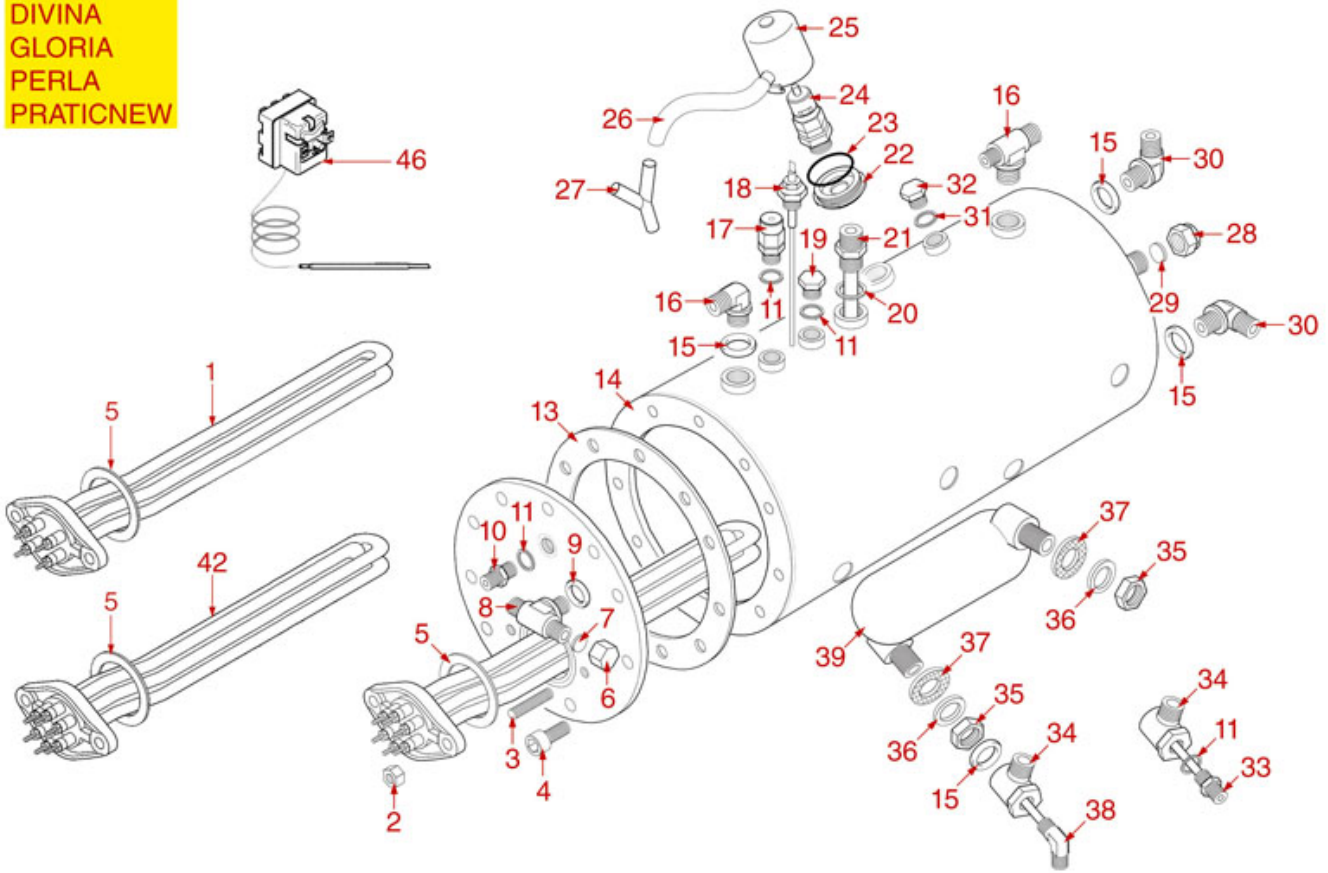

BOILER WITH EXCHANGER CTS

DIVINA
GLORIA
PERLA
PRATICNEW