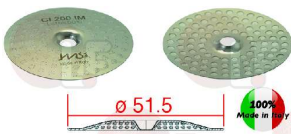

ASTORIA CMA

1460200 PRECISION SHOWER SCREEN $\varnothing$ 51.5 mm
central hole 5 mm - 98 holes $\varnothing$ 3 mm
Aisi 301 stainless steel - food-safe certified
integrated membrane 200 μ M
for Coffee machine (ASTORIA CMA)
for Coffee machine (CARIMALI)
for Coffee machine (CIMBALI)
for Coffee machine (WEGA)