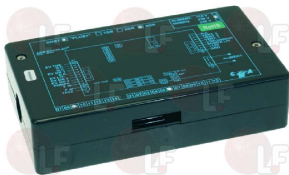

ASTORIA CMA 18090031

1054012 DOSER CONTROL BOX 1-3 GROUPS 230V
for Coffee machine (ASTORIA CMA) GLORIA - SIBILLA
for Coffee machine (WEGA) POLARIS