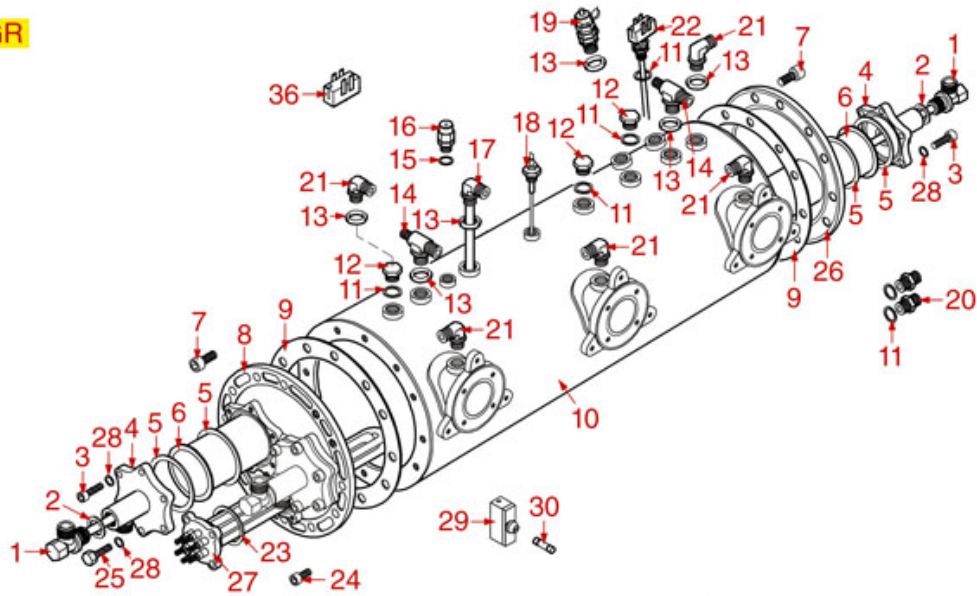

BOILER BOOSTED 1-2-3 GROUPS

BOOSTED 3GR

BOOSTED 2GR

BOOSTED 1GR

ASTORIA CMA

Position	LF code no.	Description
2	1186445	ROUND COPPER GASKET \varnothing 26x21.4x2 mm
5	1186188	FLAT TEFLON GASKET \varnothing 72x61x2 mm
7	1528056	S/STEEL SCREW T.C.E.I. M10x20 UNI 5931
9	1186187	BOILER GASKET \varnothing 220x170x2 mm
11	1186620	COPPER FLAT GASKET \varnothing 22x17x1.5 mm
12	1439023	BOILER CAP \varnothing 3/8"M
13	1186186	ROUND COPPER GASKET \varnothing 23x17x3 mm
14	1349086	T SHAPED BRASS FITTING \varnothing 3/8"-3/8"-1/4"
15	1186619	COPPER FLAT GASKET \varnothing 18x14x1.5 mm
16	1523538	BOILER VALVE \varnothing 1/4"M
17	1449202	INJECTOR PIPE
18	1341750	LEVEL PROBE \varnothing 1/4"M-125 mm
18	1341751	LEVEL PROBE \varnothing 1/4"M-150 mm
19	1523409	BOILER VALVE \varnothing 3/8"M
20	1349103	FITTING \varnothing 3/8"M-3/8"M
21	1349084	ELBOW FITTING \varnothing 3/8"M-3/8"M
22	1444203	HEATING ELEMENT THERMOSTAT 400V 20A
23	1186608	TEFLON FLAT GASKET \varnothing 50x40x2 mm
25	1184008	S/S SCREW M8x25 T.E.M8x25UNI5739DIN24017
27	1755609	HEATING ELEMENT 6000W 240V
32	1755610	HEATING ELEMENT 6000W 240V
35	1755254	HEATING ELEMENT 2350W 240V
36	1444205	THERMOSTAT FOR HEATING ELEMENT AUSTRIA