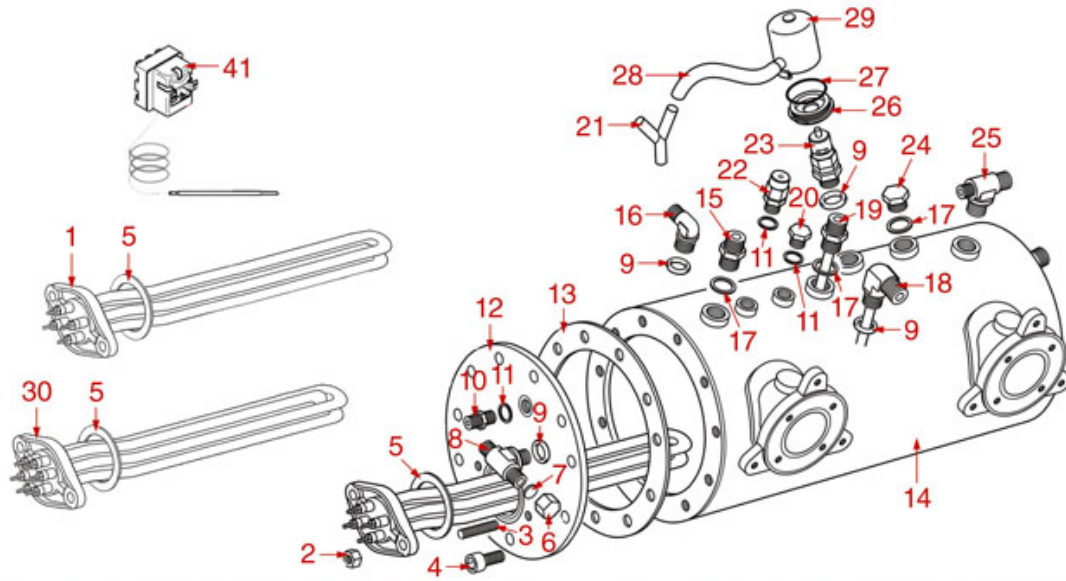

BOILER MODELS LEVER-PRT-COMPACT

AL