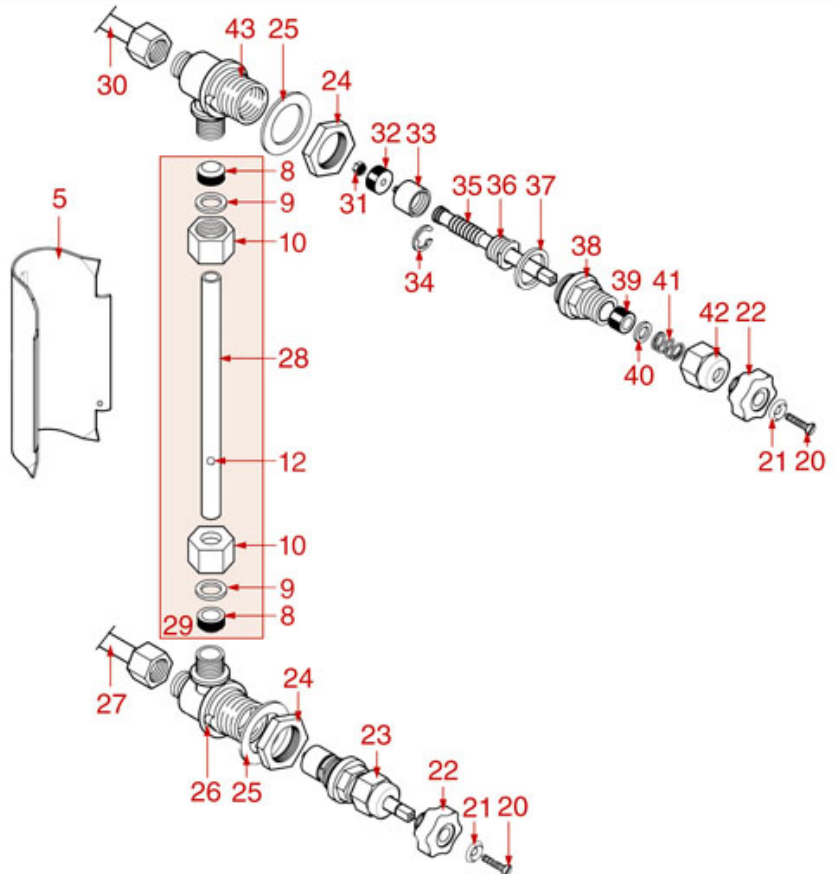

WATER LEVEL

ARGENTA
BRAVA
DENISE
DIVINA
DORA
GLORIA
LISA
PERLA4D
PRATIC
VANIA

RAPALLO

AS2501