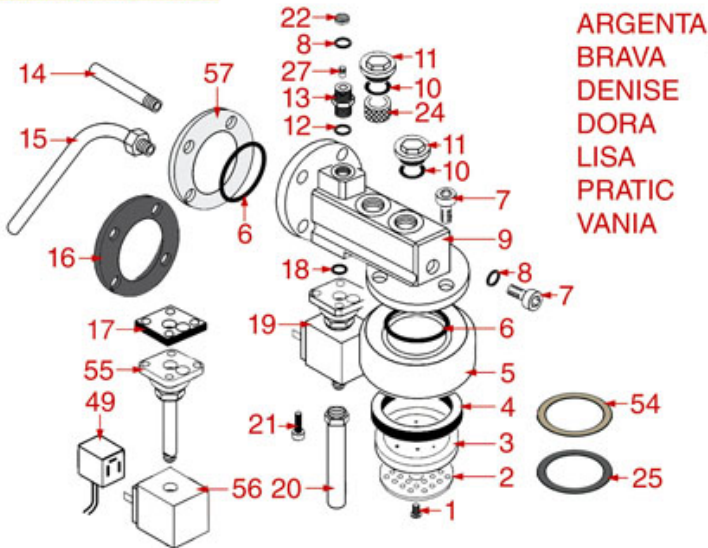

BREW GROUP STANDARD AND BUSHING

STANDARD

STANDARD ITALY

PASSANTE-BUSHING PASSANT-SCHLAUFE

ASTORIA CMA

Position	LF code no.	Description
1	1528501	S/STEEL CROSS SCREW M5x12 mm UNI 7689
2	1081006	SHOWER SCREEN ø 51.5 mm
2	1081007	SHOWER ø 51.5 mm
3	1086501	SHOWER HOLDER DIFFUSER
4	1186622	FILTER HOLDER GASKET ø 71x56x8 mm
4	1186678	FILTER HOLDER GASKET ø 72x56x8.5 mm
4	1786062	FILTER HOLDER GASKET ø 72x56x8 mm
5	1002501	FILTER HOLDER COUPLING
6	1186190	O-RING 04187 VITON
6	1186461	O-RING 0158 mm SILICONE
7	1184012	S/STEEL SCREW T.C.C.E.I. M5x10 UNI 5931
8	1186771	COPPER FLAT GASKET ø 8,5x5x1 mm
10	1186414	O-RING 0119 EPDM
11	1439003	CAP ø 18 mm FOR BREW GROUP
12	1186619	COPPER FLAT GASKET ø 18x14x1.5 mm
13	1349112	FITTING ø 1/4"M-3/8"M
14	1324049	SUCTION PIPE M8
15	1449024	SUCTION PIPE
16	1186451	COFFEE GROUP GASKET ø 88x40x2 mm
17	1186415	FLAT PTFE GASKET
18	1186611	O-RING 02025 RED SILICONE
18	1186612	O-RING 02025 VITON
19	1120330	3-WAY SOLENOID VALVE LUCIFER 240V 50Hz
19	1120335	3-WAY SOLENOID VALVE PARKER 230V 50/60Hz
20	1450551	DRAIN PIPE ø 1/8"x92 mm
21	1455034	S/S SCREW T.C.C.E.I M4x10 UNI 5931
22	1160566	STAINLESS STEEL WATER FILTER ø 8 mm
24	1160501	WATER FILTER ø 14x10x12 mm
25	1190003	RUBBER THICKNESS ø 70x57x1 mm EPDM
28	1160339	BLIND FILTER
29	1160053	2 CUPS FILTER 14 gr
30	1160052	1 CUP FILTER 7 gr
31	1250002	S/STEEL FILTER LOCKING SPRING ø 1.20 mm
31	1250101	FILTER BLOCKING SPRING ø 1,00 mm INOX
32	1165013	FILTER HOLDER ASSY CMA ASTORIA
33	1186774	BURN PREVENTING RING FOR HANDLE
34	1241206	BLACK FILTER HOLDER HANDLE M12
35	1241469	CHROME PLATED CAP FOR FILTER HOLDER KNOB
36	1022003	CHROME-PLATED SPOUT EXTENSION ø 3/8"
37	1022501	SINGLE SPOUT ø 3/8"
39	1022506	DOUBLE SPOUT ø 3/8"
40	1160345	2 CUPS FILTER 18 gr
41	1165006	FILTER HOLDER COFFEE MACHINES
42	1241501	FILTER HOLDER HANDLE M12
44	1186619	COPPER FLAT GASKET ø 18x14x1.5 mm
45	1349018	FITTING ø 3/8"M-1/4"M
46	1500004	NOZZLE M5x1 HOLE ø 0.8 mm
48	1192208	EXCHANGER BREW GROUP COMPLETE
49	3120034	FEMALE LARGE CONNECTOR
50	1241067	FILTER KNOB M12
51	1192209	EXCHANGER BREW GROUP
52	1439048	BOILER CAP ø 1/4"M
53	1500004	NOZZLE M5x1 HOLE ø 0.8 mm
54	1190051	PAPER SEAL ø 70x57x0.8 mm
55	1120334	3-WAY MECHANICAL COMPONENT LUCIFER
55	1120339	3-WAY MECHANICAL COMPONENT PARKER
56	1120332	COIL LUCIFER/PARKER 220/240V 9W 50Hz
56	1120336	COIL PARKER ZB09 9W 110/120V 50/60Hz
56	3120032	COIL PARKER ZB09 9W 220/240V 50/60Hz
57	1187002	COFFEE GROUP GASKET ø 88x40x2 mm
57	1786058	COFFEE GROUP GASKET ø 88x40x2 mm
58	1160529	2-CUP FILTER 14 GRAMS
59	1160050	1 CUP FILTER 6 gr