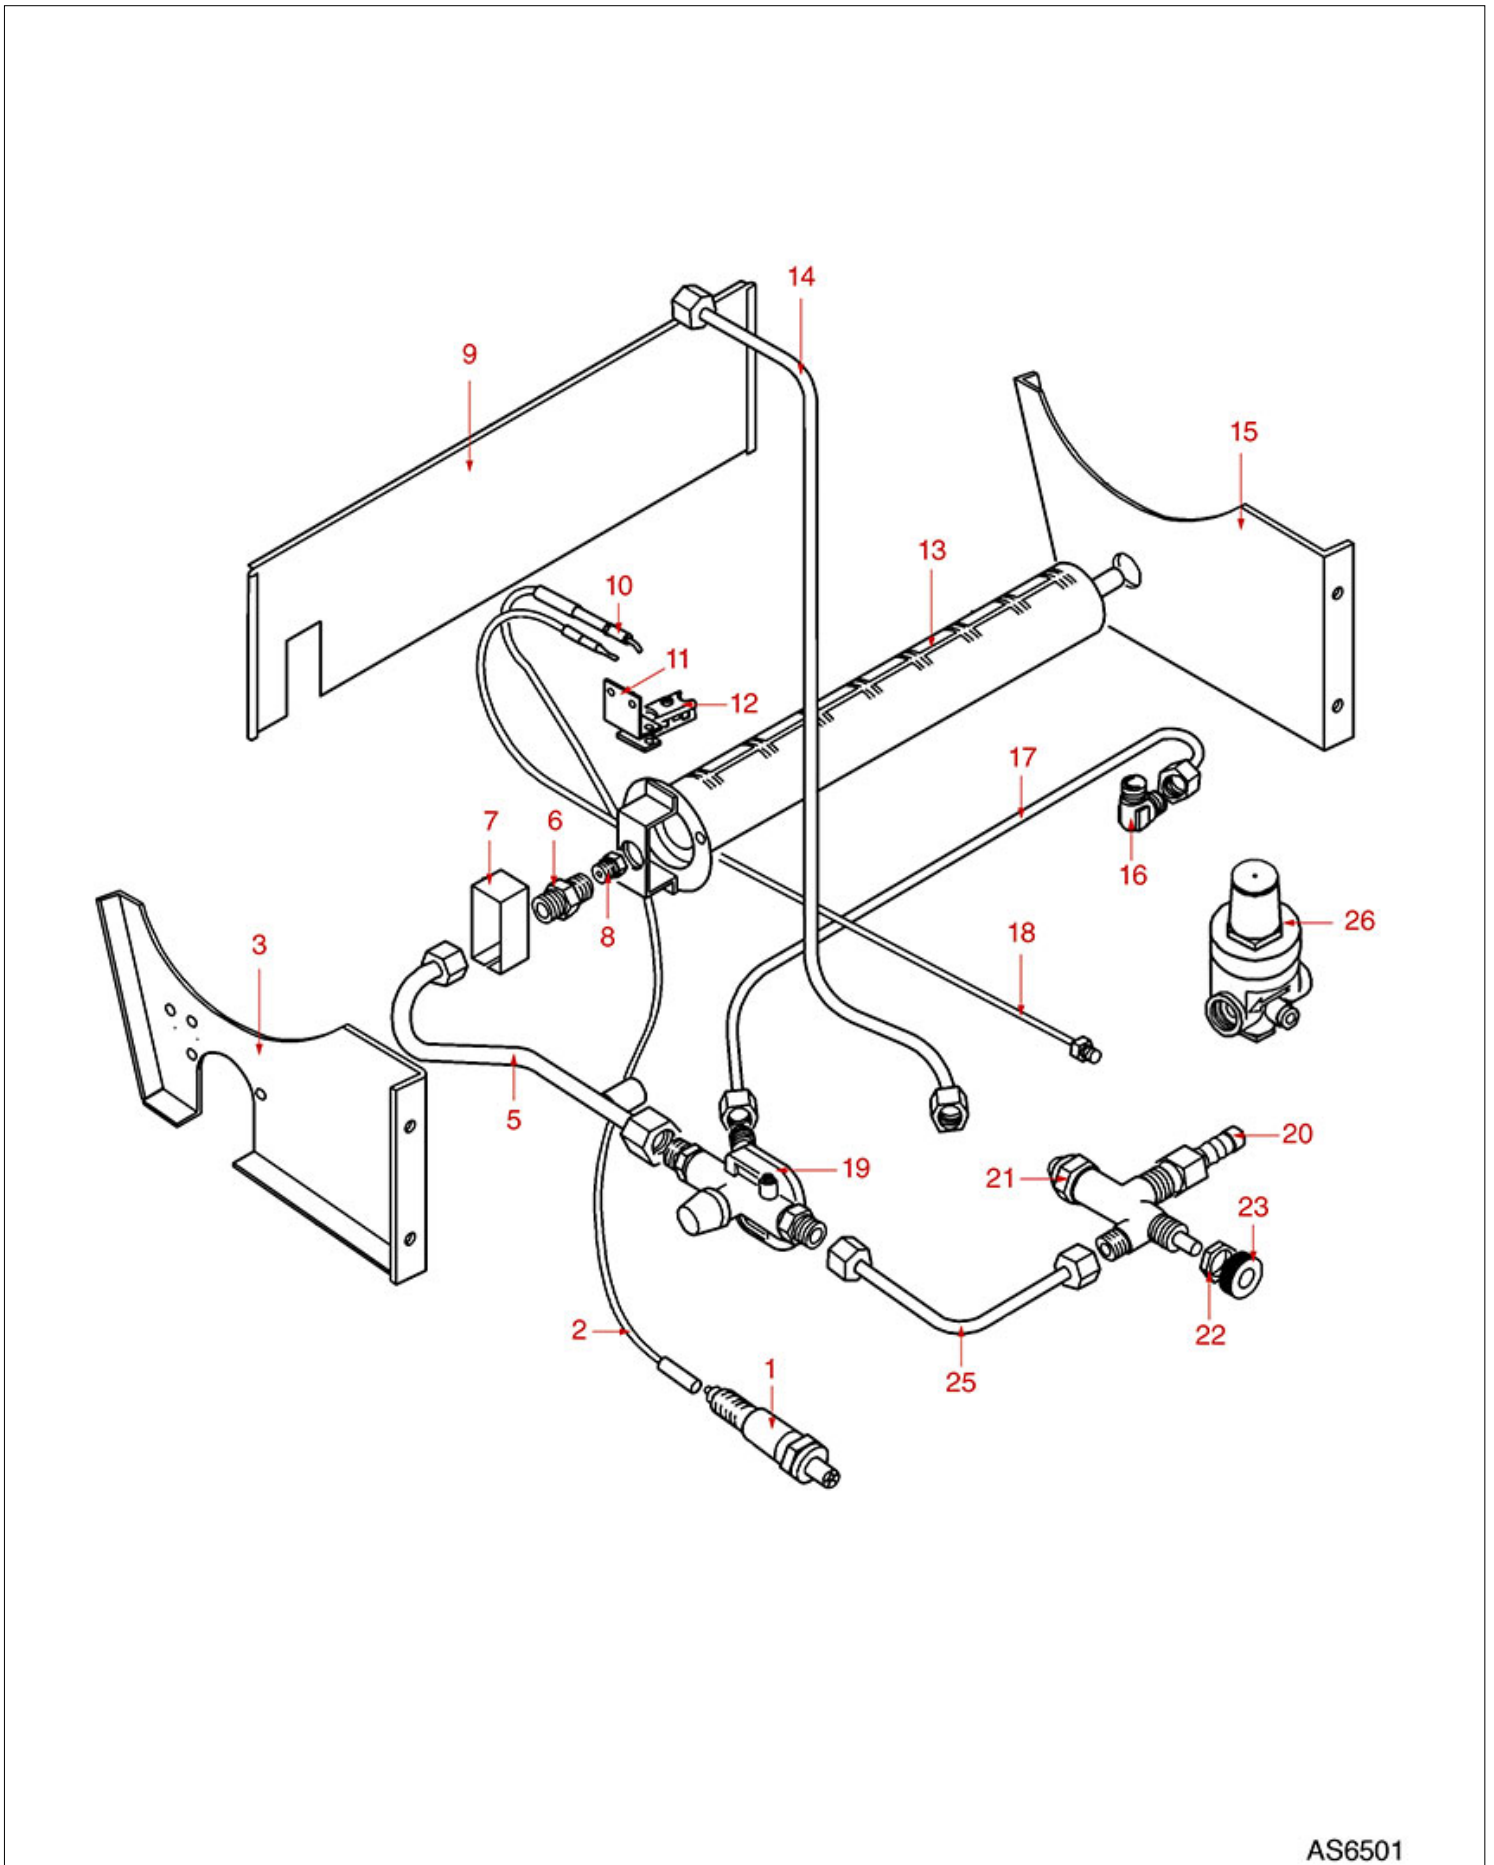

GAS SYSTEM

ASTORIA CMA

Position	LF code no.	Description
1	3001007	PIEZO IGNITER
2	3001028	SIT CABLE 500 mm
10	3001003	ROUND SPARKING PLUG $\varnothing$ 7x44 mm
12	3020100	TWO-POSITION BRACKET
12	3020101	TWO-POSITION BRACKET CLAMP
12	3020102	SCREW
16	1349081	L-FITTING $\varnothing$ 1/4"M 1/4"M
16	3440081	THERMOCOUPLE SIT QUICK M8x1 45 cm
21	3523002	VALVE M1 $\varnothing$ 1/4"MM
26	1350701	PRESSURE REDUCER $\varnothing$ 1/2"FF