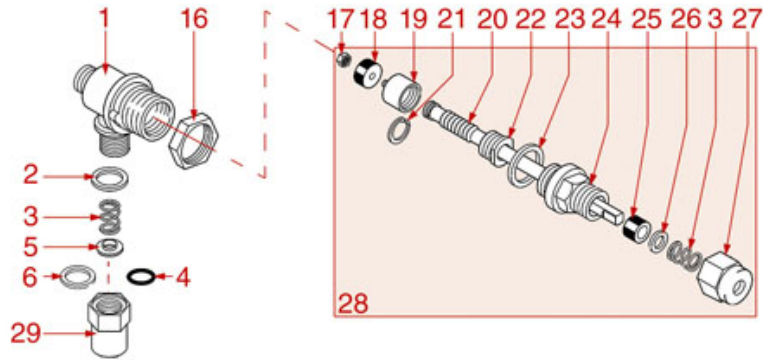

ASTORIA CMA

WATER/STEAM TAPS

ADRIA
ARGENTA
DENISE
DORA
LISA
PRATIC
VANIA

AS1001

Positions without LF code no.: upon request

ASTORIA CMA

Position	LF code no.	Description
1	1348451	STEAM TAP BODY
2	1186182	TEFLON FLAT GASKET $\varnothing$ 21x17x2 mm
2	1186394	ASBESTOS FREE FLAT GASKET $\varnothing$ 22x17x2 mm
3	1250547	SPRING $\varnothing$ 11.5x16 mm
4	1186318	O-RING 03043 EPDM
5	1186334	WASHER
6	1186771	COPPER FLAT GASKET $\varnothing$ 8,5x5x1 mm
7	1449093	CHROME WATER SPRINKLER M10
8	1186550	O-RING M 0060-10 RED SILICONE
9	1449096	STAINLESS STEEL WATER SPRINKLER M8
10	1449098	CHROME PL.STEAM PIPE COMPLETE $\varnothing$ 8 mm
11	1449106	CHROME PL.STEAM PIPE COMPLETE $\varnothing$ 8 mm
12	1449101	STAINLESS STEEL STEAM PIPE COMPL. $\varnothing$ 8 mm
13	1449102	STAINLESS STEEL STEAM PIPE COMPL. $\varnothing$ 8 mm
14	1449105	STAINLESS STEEL STEAM PIPE COMPL. $\varnothing$ 8 mm
15	1449172	BURN PREVENTING HANDGRIP FOR PIPE $\varnothing$ 8 m
16	1348453	NUT M 26x1.5
17	1348025	BRASS NUT M3
18	1186316	EPDM FLAT GASKET $\varnothing$ 15x4x4 mm 60 SH
18	1186527	FLAT EPDM GASKET $\varnothing$ 15x4x4 mm 80 SH
19	1324056	TAP PISTON
20	1324077	TAP SPINDLE
21	1250223	STAINLESS STEEL CIRCLIP RA-6 UNI 7437
22	1186377	GASKET HOLDER
23	1186333	COPPER FLAT GASKET $\varnothing$ 26x20x2 mm
23	1186340	ASBESTOS FREE FLAT GASKET $\varnothing$ 26x20x2 mm
24	1349458	TAP FITTING
25	1186393	FLAT EPDM GASKET $\varnothing$ 12.5x8x9 mm
25	1786263	FLAT GASKET EPDM $\varnothing$ 12.5x8x9 mm
26	1186376	WASHER $\varnothing$ 12x8x1 mm
27	1348458	TAP NUT
28	1348452	WATER/STEAM TAP PIN ROD
29	1449100	CHROME HEXAGONAL NUT
36	1241452	STEAM TAP KNOB
38	1449116	WATER PIPE NOZZLE M9 $\varnothing$ 18 mm
39	1449099	WATER PIPE NOZZLE M10
41	1449095	CHROME COMPLETE WATER PIPE $\varnothing$ 8 mm
44	1349083	MIXER FITTING
45	1349136	FITTING $\varnothing$ 1/8"M-1/4"F
46	1120700	2-WAY SOLENOID VALVE PARKER 230V 50/60Hz
47	1160566	STAINLESS STEEL WATER FILTER $\varnothing$ 8 mm
49	1349111	FITTING $\varnothing$ 1/8"M 1/4"M
50	1349081	L-FITTING $\varnothing$ 1/4"M 1/4"M
54	1349102	FITTING $\varnothing$ 1/4"M-1/4"M
57	1241468	WATER TAP HANDLE
58	1241466	STEAM TAP KNOB
59	1241467	WATER TAP KNOB
60	1241451	STEAM TAP KNOB
61	1241453	WATER TAP KNOB
67	1186378	CONICAL TEFLON SEAL $\varnothing$ 14x7x6 mm
68	1250547	SPRING $\varnothing$ 11.5x16 mm
69	1449820	CHROME PLATED STEAM PIPE COMPLETE
69	1449821	CHROME PLATED STEAM PIPE COMPLETE
70	1449205	CHROME PLATED STEAM PIPE COMPLETE
71	1449204	ST.STEEL COMPLETE STEAM PIPE $\varnothing$ 8 mm
72	1449203	COMPLETE STAINLESS STEEL STEAM PIPE
100	1079030	KIT CAPPUCINATORE ASTORIA/CMA