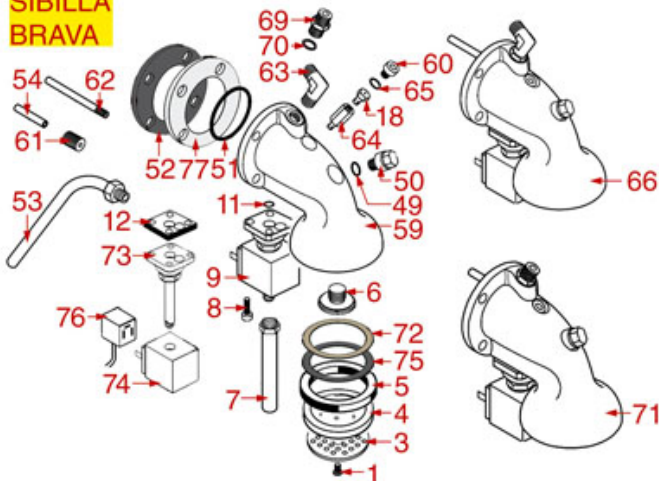

BREW GROUP CTS

DIVINA GLORIA PERLA 4D

DIVINA GLORIA

RAPALLO BRAVA

SIBILLA BRAVA

SIBILLA

ASTORIA CMA

Pos.	LF code no.	Description	Pos.	LF code no.	Description
1	1528011	SHOWER STAINLESS STEEL SCREW M5x20	75	1190003	RUBBER THICKNESS \varnothing 70x57x1 mm EPDM
2	1528054	SHAPED S/STEEL WASHER \varnothing 12x5x1 mm	76	3120034	FEMALE LARGE CONNECTOR
3	1081006	SHOWER SCREEN \varnothing 51.5 mm	77	1187002	COFFEE GROUP GASKET \varnothing 88x40x2 mm
3	1081007	SHOWER \varnothing 51.5 mm	77	1786058	COFFEE GROUP GASKET \varnothing 88x40x2 mm
4	1086501	SHOWER HOLDER DIFFUSER	78	1241067	FILTER KNOB M12
5	1186622	FILTER HOLDER GASKET \varnothing 71x56x8 mm	79	1160053	2 CUPS FILTER 14 gr
5	1186678	FILTER HOLDER GASKET \varnothing 72x56x8.5 mm	80	1160052	1 CUP FILTER 7 gr
5	1786062	FILTER HOLDER GASKET \varnothing 72x56x8 mm			
6	1501300	BREW GROUP SPRAY NOZZLE \varnothing 31.5 mm M18x2			
7	1450551	DRAIN PIPE \varnothing 1/8"x92 mm			
8	1455034	S/S SCREW T.C.C.E.I M4x10 UNI 5931			
9	1120330	3-WAY SOLENOID VALVE LUCIFER 240V 50Hz			
9	1120335	3-WAY SOLENOID VALVE PARKER 230V 50/60Hz			
11	1186611	O-RING 02025 RED SILICONE			
11	1186612	O-RING 02025 VITON			
12	1186415	FLAT PTFE GASKET			
13	1349103	FITTING \varnothing 3/8"M-3/8"M			
14	1186772	O-RING GASKET M 0250-40 NBR			
15	1439034	CAP \varnothing 28 mm FOR BREW GROUP			
16	3186287	O-RING 0123 EPDM			
18	1500300	NOZZLE M5x1 HOLE \varnothing 0.7 mm			
19	1160517	WATER FILTER \varnothing 8.5x22 mm			
20	1439035	CAP \varnothing 18 mm FOR BREW GROUP			
21	1186770	TEFLON FLAT GASKET \varnothing 33x28x4 mm			
22	1186773	O-RING GASKET M 0170-30 NBR			
26	1528501	S/STEEL CROSS SCREW M5x12 mm UNI 7689			
27	1501301	BREW GROUP SPRAY NOZZLE M20x1.5			
28	1186189	TEFLON FLAT GASKET \varnothing 15x11x2 mm			
30	1192206	CTS NEUTRAL BREW GROUP			
31	1160339	BLIND FILTER			
32	1160529	2-CUP FILTER 14 GRAMS			
33	1160050	1 CUP FILTER 6 gr			
34	1250002	S/STEEL FILTER LOCKING SPRING \varnothing 1.20 mm			
34	1250101	FILTER BLOCKING SPRING \varnothing 1,00 mm INOX			
35	1186774	BURN PREVENTING RING FOR HANDLE			
36	1241206	BLACK FILTER HOLDER HANDLE M12			
37	1241469	CHROME PLATED CAP FOR FILTER HOLDER KNC			
38	1165013	FILTER HOLDER ASSY CMA ASTORIA			
39	1022003	CHROME-PLATED SPOUT EXTENSION \varnothing 3/8"			
40	1022501	SINGLE SPOUT \varnothing 3/8"			
41	1022506	DOUBLE SPOUT \varnothing 3/8"			
43	1160345	2 CUPS FILTER 18 gr			
44	1165006	FILTER HOLDER COFFEE MACHINES			
45	1241501	FILTER HOLDER HANDLE M12			
49	1186414	O-RING 0119 EPDM			
50	1439032	CAP \varnothing 18 mm FOR BREW GROUP			
51	1186190	O-RING 04187 VITON			
52	1186451	COFFEE GROUP GASKET \varnothing 88x40x2 mm			
53	1449024	SUCTION PIPE			
54	1324049	SUCTION PIPE M8			
55	1186772	O-RING GASKET M 0250-40 NBR			
60	1439033	CAP \varnothing 14 mm FOR BREW GROUP			
62	1449094	SUCTION PIPE M8			
63	1349085	ELBOW FITTING \varnothing 1/4"M-1/4"M			
64	1500301	JET HOLDER FOR JET M5			
65	1186223	O-RING 02056 EPDM			
68	1192204	EXTRACTABLE DELIVERY GROUP			
69	1349200	COUPLING \varnothing 3/8"M-1/4"M INJECTOR			
70	1186619	COPPER FLAT GASKET \varnothing 18x14x1.5 mm			
72	1190021	PAPER SEAL \varnothing 66x58x0.8 mm			
72	1190051	PAPER SEAL \varnothing 70x57x0.8 mm			
73	1120334	3-WAY MECHANICAL COMPONENT LUCIFER			
73	1120339	3-WAY MECHANICAL COMPONENT PARKER			
74	1120332	COIL LUCIFER/PARKER 220/240V 9W 50Hz			
74	1120336	COIL PARKER ZB09 9W 110/120V 50/60Hz			
74	3120032	COIL PARKER ZB09 9W 220/240V 50/60Hz			