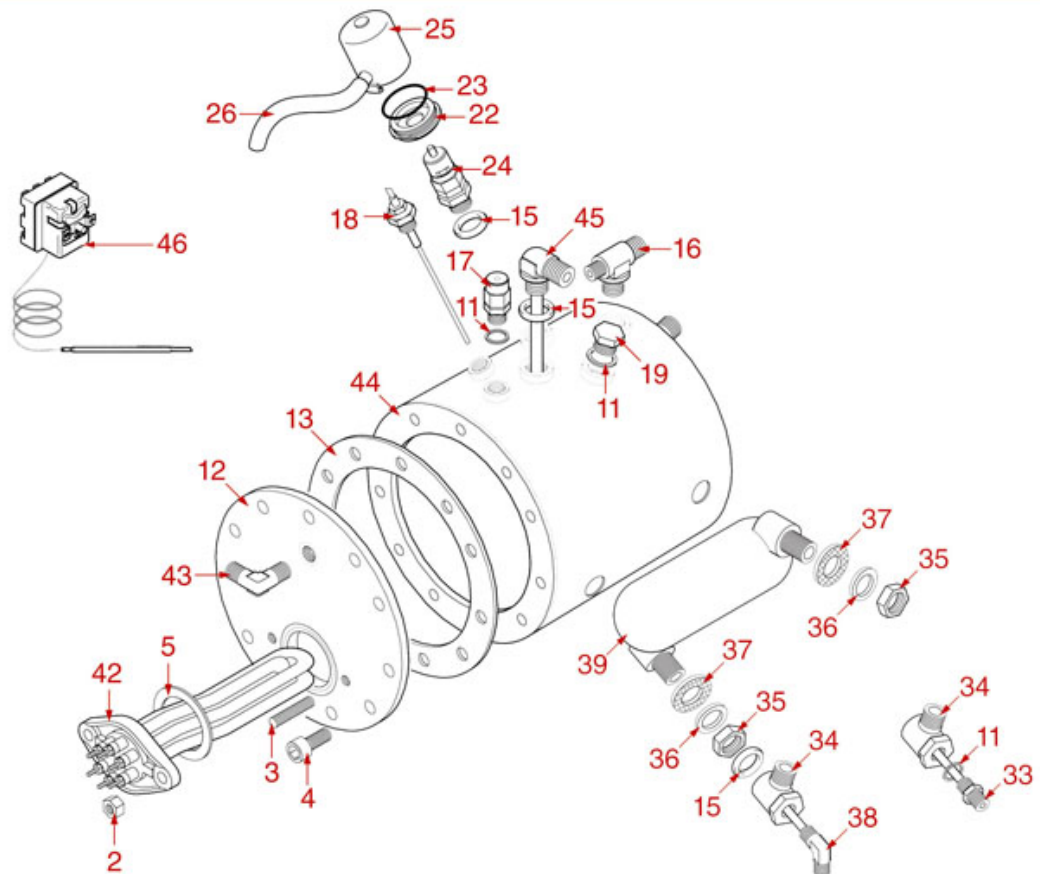

DIVINA
GLORIA
PERLA
PRATICNEW