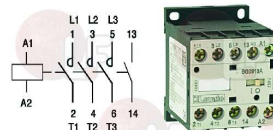

ASTORIA CMA 2029002

3446556 CONTACTOR LOVATO BG0910A
coil 9A 230V 50/60Hz 4Kw
3 normally open contacts
1 normally open auxiliary contact
for Coffee machine (CIMBALI) M30CLASSIC