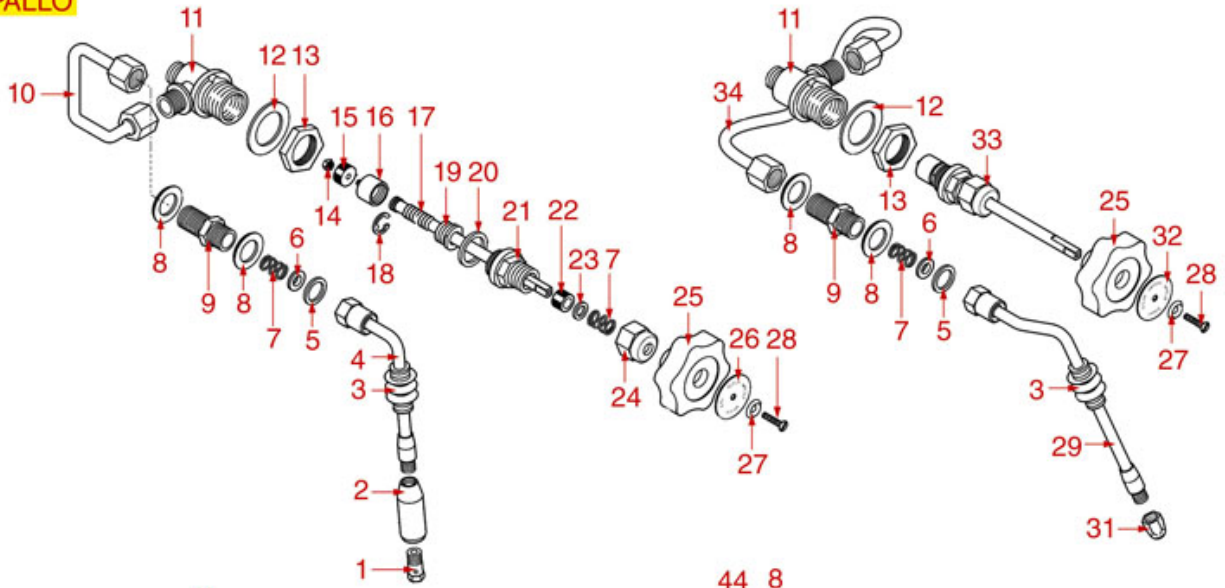

WATER/STEAM TAPS

RAPALLO