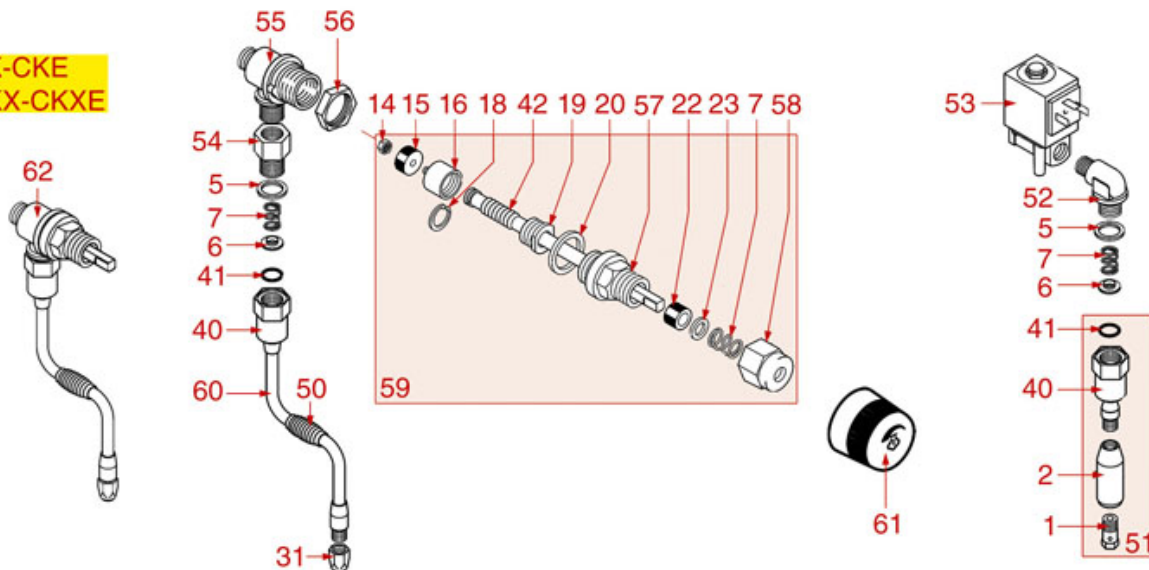

WATER/STEAM TAPS

RAPALLO

SIBILLA

CK-CKE CKX-CKXE

ASTORIA CMA

Position	LF code no.	Description
1	1449099	WATER PIPE NOZZLE M10
2	1449116	WATER PIPE NOZZLE M9 ø 18 mm
5	1186182	TEFLON FLAT GASKET ø 21x17x2 mm
5	1186394	ASBESTOS FREE FLAT GASKET ø 22x17x2 mm
6	1186334	WASHER
7	1250547	SPRING ø 11.5x16 mm
14	1348025	BRASS NUT M3
15	1186316	EPDM FLAT GASKET ø 15x4x4 mm 60 SH
15	1186527	FLAT EPDM GASKET ø 15x4x4 mm 80 SH
16	1324056	TAP PISTON
17	1324077	TAP SPINDLE
18	1250223	STAINLESS STEEL CIRCLIP RA-6 UNI 7437
19	1186377	GASKET HOLDER
20	1186333	COPPER FLAT GASKET ø 26x20x2 mm
20	1186340	ASBESTOS FREE FLAT GASKET ø 26x20x2 mm
22	1186393	FLAT EPDM GASKET ø 12.5x8x9 mm
22	1786263	FLAT GASKET EPDM ø 12.5x8x9 mm
23	1186376	WASHER ø 12x8x1 mm
31	1449093	CHROME WATER SPRINKLER M10
39	1186180	BURN PREVENTING RUBBERPIECE ø 10 mm
40	1449100	CHROME HEXAGONAL NUT
41	1186318	O-RING 03043 EPDM
44	1349042	BRASS NUT ø 3/8"
48	1241094	WATER/STEAM TAP KNOB
49	1241095	CAP FOR KNOB
51	1449206	COMPLETE WATER PIPE
54	1349135	FITTING ø 3/8"M-3/8"F
55	1348451	STEAM TAP BODY
56	1348453	NUT M 26x1.5
57	1349458	TAP FITTING
58	1348458	TAP NUT
59	1348077	WATER/STEAM TAP PIN ROD
61	1241201	KNOB FOR STEAM TAP
62	1348322	STEAM TAP ASSEMBLY