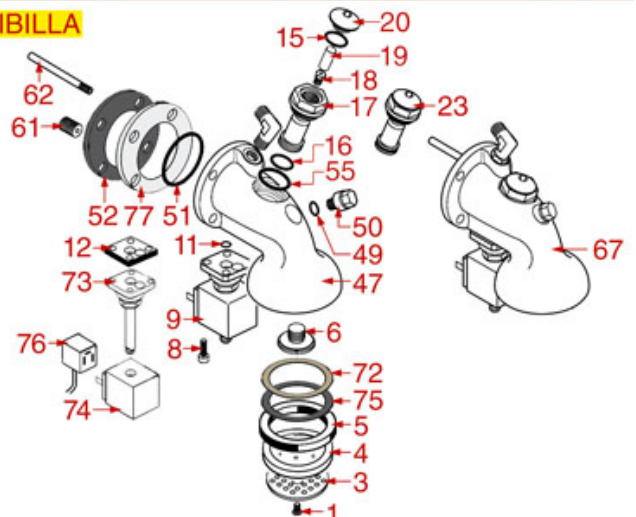

BREW GROUP CTS

DIVINA GLORIA PERLA 4D

DIVINA GLORIA

RAPALLO BRAVA

SIBILLA BRAVA

SIBILLA

ASTORIA CMA

Pos.	LF code no.	Description	Pos.	LF code no.	Description
1	1528011	SHOWER STAINLESS STEEL SCREW M5x20	75	1190003	RUBBER THICKNESS \varnothing 70x57x1 mm EPDM
2	1528054	SHAPED S/STEEL WASHER \varnothing 12x5x1 mm	76	3120034	FEMALE LARGE CONNECTOR
3	1081006	SHOWER SCREEN \varnothing 51.5 mm	77	1187002	COFFEE GROUP GASKET \varnothing 88x40x2 mm
3	1081007	SHOWER \varnothing 51.5 mm	77	1786058	COFFEE GROUP GASKET \varnothing 88x40x2 mm
4	1086501	SHOWER HOLDER DIFFUSER	78	1241067	FILTER KNOB M12
5	1186622	FILTER HOLDER GASKET \varnothing 71x56x8 mm	79	1160053	2 CUPS FILTER 14 gr
5	1186678	FILTER HOLDER GASKET \varnothing 72x56x8.5 mm	80	1160052	1 CUP FILTER 7 gr
5	1786062	FILTER HOLDER GASKET \varnothing 72x56x8 mm			
6	1501300	BREW GROUP SPRAY NOZZLE \varnothing 31.5 mm M18x2			
7	1450551	DRAIN PIPE \varnothing 1/8"x92 mm			
8	1455034	S/S SCREW T.C.C.E.I M4x10 UNI 5931			
9	1120330	3-WAY SOLENOID VALVE LUCIFER 240V 50Hz			
9	1120335	3-WAY SOLENOID VALVE PARKER 230V 50/60Hz			
11	1186611	O-RING 02025 RED SILICONE			
11	1186612	O-RING 02025 VITON			
12	1186415	FLAT PTFE GASKET			
13	1349103	FITTING \varnothing 3/8"M-3/8"M			
14	1186772	O-RING GASKET M 0250-40 NBR			
15	1439034	CAP \varnothing 28 mm FOR BREW GROUP			
16	3186287	O-RING 0123 EPDM			
18	1500300	NOZZLE M5x1 HOLE \varnothing 0.7 mm			
19	1160517	WATER FILTER \varnothing 8.5x22 mm			
20	1439035	CAP \varnothing 18 mm FOR BREW GROUP			
21	1186770	TEFLON FLAT GASKET \varnothing 33x28x4 mm			
22	1186773	O-RING GASKET M 0170-30 NBR			
26	1528501	S/STEEL CROSS SCREW M5x12 mm UNI 7689			
27	1501301	BREW GROUP SPRAY NOZZLE M20x1.5			
28	1186189	TEFLON FLAT GASKET \varnothing 15x11x2 mm			
30	1192206	CTS NEUTRAL BREW GROUP			
31	1160339	BLIND FILTER			
32	1160529	2-CUP FILTER 14 GRAMS			
33	1160050	1 CUP FILTER 6 gr			
34	1250002	S/STEEL FILTER LOCKING SPRING \varnothing 1.20 mm			
34	1250101	FILTER BLOCKING SPRING \varnothing 1,00 mm INOX			
35	1186774	BURN PREVENTING RING FOR HANDLE			
36	1241206	BLACK FILTER HOLDER HANDLE M12			
37	1241469	CHROME PLATED CAP FOR FILTER HOLDER KNC			
38	1165013	FILTER HOLDER ASSY CMA ASTORIA			
39	1022003	CHROME-PLATED SPOUT EXTENSION \varnothing 3/8"			
40	1022501	SINGLE SPOUT \varnothing 3/8"			
41	1022506	DOUBLE SPOUT \varnothing 3/8"			
43	1160345	2 CUPS FILTER 18 gr			
44	1165006	FILTER HOLDER COFFEE MACHINES			
45	1241501	FILTER HOLDER HANDLE M12			
49	1186414	O-RING 0119 EPDM			
50	1439032	CAP \varnothing 18 mm FOR BREW GROUP			
51	1186190	O-RING 04187 VITON			
52	1186451	COFFEE GROUP GASKET \varnothing 88x40x2 mm			
53	1449024	SUCTION PIPE			
54	1324049	SUCTION PIPE M8			
55	1186772	O-RING GASKET M 0250-40 NBR			
60	1439033	CAP \varnothing 14 mm FOR BREW GROUP			
62	1449094	SUCTION PIPE M8			
63	1349085	ELBOW FITTING \varnothing 1/4"M-1/4"M			
64	1500301	JET HOLDER FOR JET M5			
65	1186223	O-RING 02056 EPDM			
68	1192204	EXTRACTABLE DELIVERY GROUP			
69	1349200	COUPLING \varnothing 3/8"M-1/4"M INJECTOR			
70	1186619	COPPER FLAT GASKET \varnothing 18x14x1.5 mm			
72	1190021	PAPER SEAL \varnothing 66x58x0.8 mm			
72	1190051	PAPER SEAL \varnothing 70x57x0.8 mm			
73	1120334	3-WAY MECHANICAL COMPONENT LUCIFER			
73	1120339	3-WAY MECHANICAL COMPONENT PARKER			
74	1120332	COIL LUCIFER/PARKER 220/240V 9W 50Hz			
74	1120336	COIL PARKER ZB09 9W 110/120V 50/60Hz			
74	3120032	COIL PARKER ZB09 9W 220/240V 50/60Hz			