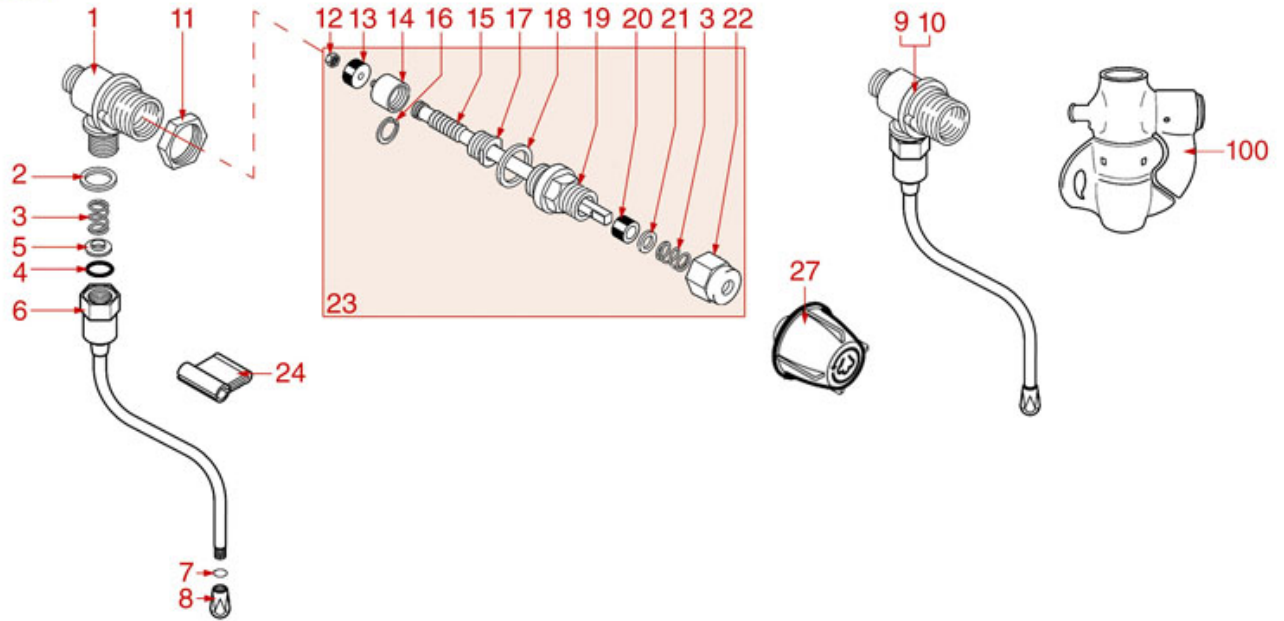

WATER/STEAM TAPS

BRAVA

AS1101

ASTORIA CMA

Position	LF code no.	Description
1	1348451	STEAM TAP BODY
2	1186182	TEFLON FLAT GASKET $\varnothing$ 21x17x2 mm
2	1186394	ASBESTOS FREE FLAT GASKET $\varnothing$ 22x17x2 mm
3	1250547	SPRING $\varnothing$ 11.5x16 mm
4	1186318	O-RING 03043 EPDM
5	1186334	WASHER
6	1449100	CHROME HEXAGONAL NUT
7	1186550	O-RING M 0060-10 RED SILICONE
8	1449096	STAINLESS STEEL WATER SPRINKLER M8
11	1348453	NUT M 26x1.5
12	1348025	BRASS NUT M3
13	1186316	EPDM FLAT GASKET $\varnothing$ 15x4x4 mm 60 SH
13	1186527	FLAT EPDM GASKET $\varnothing$ 15x4x4 mm 80 SH
14	1324056	TAP PISTON
16	1250223	STAINLESS STEEL CIRCLIP RA-6 UNI 7437
17	1186377	GASKET HOLDER
18	1186333	COPPER FLAT GASKET $\varnothing$ 26x20x2 mm
18	1186340	ASBESTOS FREE FLAT GASKET $\varnothing$ 26x20x2 mm
19	1349458	TAP FITTING
20	1186393	FLAT EPDM GASKET $\varnothing$ 12.5x8x9 mm
20	1786263	FLAT GASKET EPDM $\varnothing$ 12.5x8x9 mm
21	1186376	WASHER $\varnothing$ 12x8x1 mm
22	1348458	TAP NUT
23	1348077	WATER/STEAM TAP PIN ROD
24	1449172	BURN PREVENTING HANDGRIP FOR PIPE $\varnothing$ 8 m
27	1241202	KNOB FOR STEAM TAP
28	1449097	STAINLESS STEEL WATER SPRINKLER M10
29	1241203	KNOB FOR WATER TAP
34	1186771	COPPER FLAT GASKET $\varnothing$ 8,5x5x1 mm
35	1349079	L- FITTING $\varnothing$ 1/4"M 1/8"M
36	1120700	2-WAY SOLENOID VALVE PARKER 230V 50/60Hz
37	1160566	STAINLESS STEEL WATER FILTER $\varnothing$ 8 mm
42	1349111	FITTING $\varnothing$ 1/8"M 1/4"M
47	1349083	MIXER FITTING
48	1349136	FITTING $\varnothing$ 1/8"M-1/4"F
49	1349491	T-SHAPED FITTING $\varnothing$ 1/4"M-1/4"M-1/4"M
100	1079030	KIT CAPPUCINATORE ASTORIA/CMA