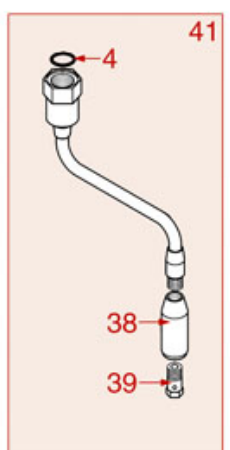

ASTORIA CMA

WATER/STEAM TAPS

ADRIA
ARGENTA
DENISE
DORA
LISA
PRATIC
VANIA

AS1001

Positions without LF code no.: upon request

ASTORIA CMA

Position	LF code no.	Description
1	1348451	STEAM TAP BODY
2	1186182	TEFLON FLAT GASKET $\varnothing$ 21x17x2 mm
2	1186394	ASBESTOS FREE FLAT GASKET $\varnothing$ 22x17x2 mm
3	1250547	SPRING $\varnothing$ 11.5x16 mm
4	1186318	O-RING 03043 EPDM
5	1186334	WASHER
6	1186771	COPPER FLAT GASKET $\varnothing$ 8,5x5x1 mm
7	1449093	CHROME WATER SPRINKLER M10
8	1186550	O-RING M 0060-10 RED SILICONE
9	1449096	STAINLESS STEEL WATER SPRINKLER M8
10	1449098	CHROME PL.STEAM PIPE COMPLETE $\varnothing$ 8 mm
11	1449106	CHROME PL.STEAM PIPE COMPLETE $\varnothing$ 8 mm
12	1449101	STAINLESS STEEL STEAM PIPE COMPL. $\varnothing$ 8 mm
13	1449102	STAINLESS STEEL STEAM PIPE COMPL. $\varnothing$ 8 mm
14	1449105	STAINLESS STEEL STEAM PIPE COMPL. $\varnothing$ 8 mm
15	1449172	BURN PREVENTING HANDGRIP FOR PIPE $\varnothing$ 8 m
16	1348453	NUT M 26x1.5
17	1348025	BRASS NUT M3
18	1186316	EPDM FLAT GASKET $\varnothing$ 15x4x4 mm 60 SH
18	1186527	FLAT EPDM GASKET $\varnothing$ 15x4x4 mm 80 SH
19	1324056	TAP PISTON
20	1324077	TAP SPINDLE
21	1250223	STAINLESS STEEL CIRCLIP RA-6 UNI 7437
22	1186377	GASKET HOLDER
23	1186333	COPPER FLAT GASKET $\varnothing$ 26x20x2 mm
23	1186340	ASBESTOS FREE FLAT GASKET $\varnothing$ 26x20x2 mm
24	1349458	TAP FITTING
25	1186393	FLAT EPDM GASKET $\varnothing$ 12.5x8x9 mm
25	1786263	FLAT GASKET EPDM $\varnothing$ 12.5x8x9 mm
26	1186376	WASHER $\varnothing$ 12x8x1 mm
27	1348458	TAP NUT
28	1348452	WATER/STEAM TAP PIN ROD
29	1449100	CHROME HEXAGONAL NUT
36	1241452	STEAM TAP KNOB
38	1449116	WATER PIPE NOZZLE M9 $\varnothing$ 18 mm
39	1449099	WATER PIPE NOZZLE M10
41	1449095	CHROME COMPLETE WATER PIPE $\varnothing$ 8 mm
44	1349083	MIXER FITTING
45	1349136	FITTING $\varnothing$ 1/8"M-1/4"F
46	1120700	2-WAY SOLENOID VALVE PARKER 230V 50/60Hz
47	1160566	STAINLESS STEEL WATER FILTER $\varnothing$ 8 mm
49	1349111	FITTING $\varnothing$ 1/8"M 1/4"M
50	1349081	L-FITTING $\varnothing$ 1/4"M 1/4"M
54	1349102	FITTING $\varnothing$ 1/4"M-1/4"M
57	1241468	WATER TAP HANDLE
58	1241466	STEAM TAP KNOB
59	1241467	WATER TAP KNOB
60	1241451	STEAM TAP KNOB
61	1241453	WATER TAP KNOB
67	1186378	CONICAL TEFLON SEAL $\varnothing$ 14x7x6 mm
68	1250547	SPRING $\varnothing$ 11.5x16 mm
69	1449820	CHROME PLATED STEAM PIPE COMPLETE
69	1449821	CHROME PLATED STEAM PIPE COMPLETE
70	1449205	CHROME PLATED STEAM PIPE COMPLETE
71	1449204	ST.STEEL COMPLETE STEAM PIPE $\varnothing$ 8 mm
72	1449203	COMPLETE STAINLESS STEEL STEAM PIPE
100	1079030	KIT CAPPUCINATORE ASTORIA/CMA