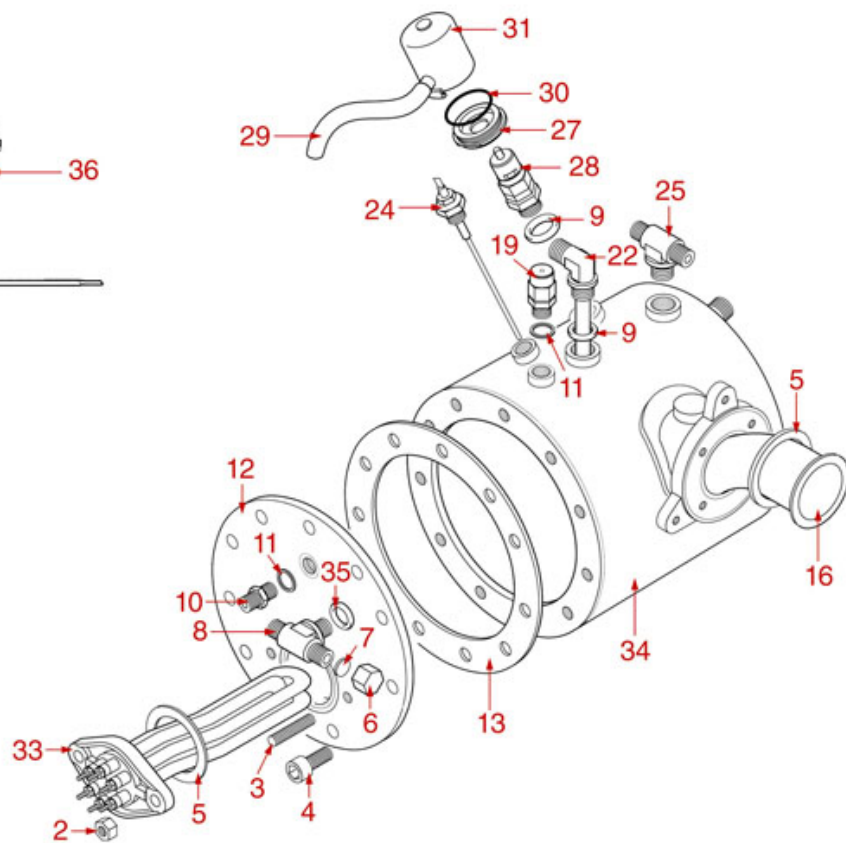

BOILER WITH EXTRACTABLE EXCHANGER

ARGENTA
BRAVA
DENISE
DORA
LISA
PRATIC
RAPALLO
VANIA

ARGENTA
BRAVA
DENISE
DORA
LISA
PRATIC
RAPALLO
VANIA