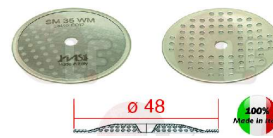

ASTORIA CMA

1460212 PRECISION SHOWER SCREEN $\varnothing$ 48 mm
central hole 5 mm - 80 holes $\varnothing$ 2 mm
Aisi 304 stainless steel - alimentary certified
wire membrane 35 μ M
for Coffee machine (ASTORIA CMA) PLUS4YOU
for Coffee machine (SAN MARCO)
for Coffee machine (WEGA) CONCEPT