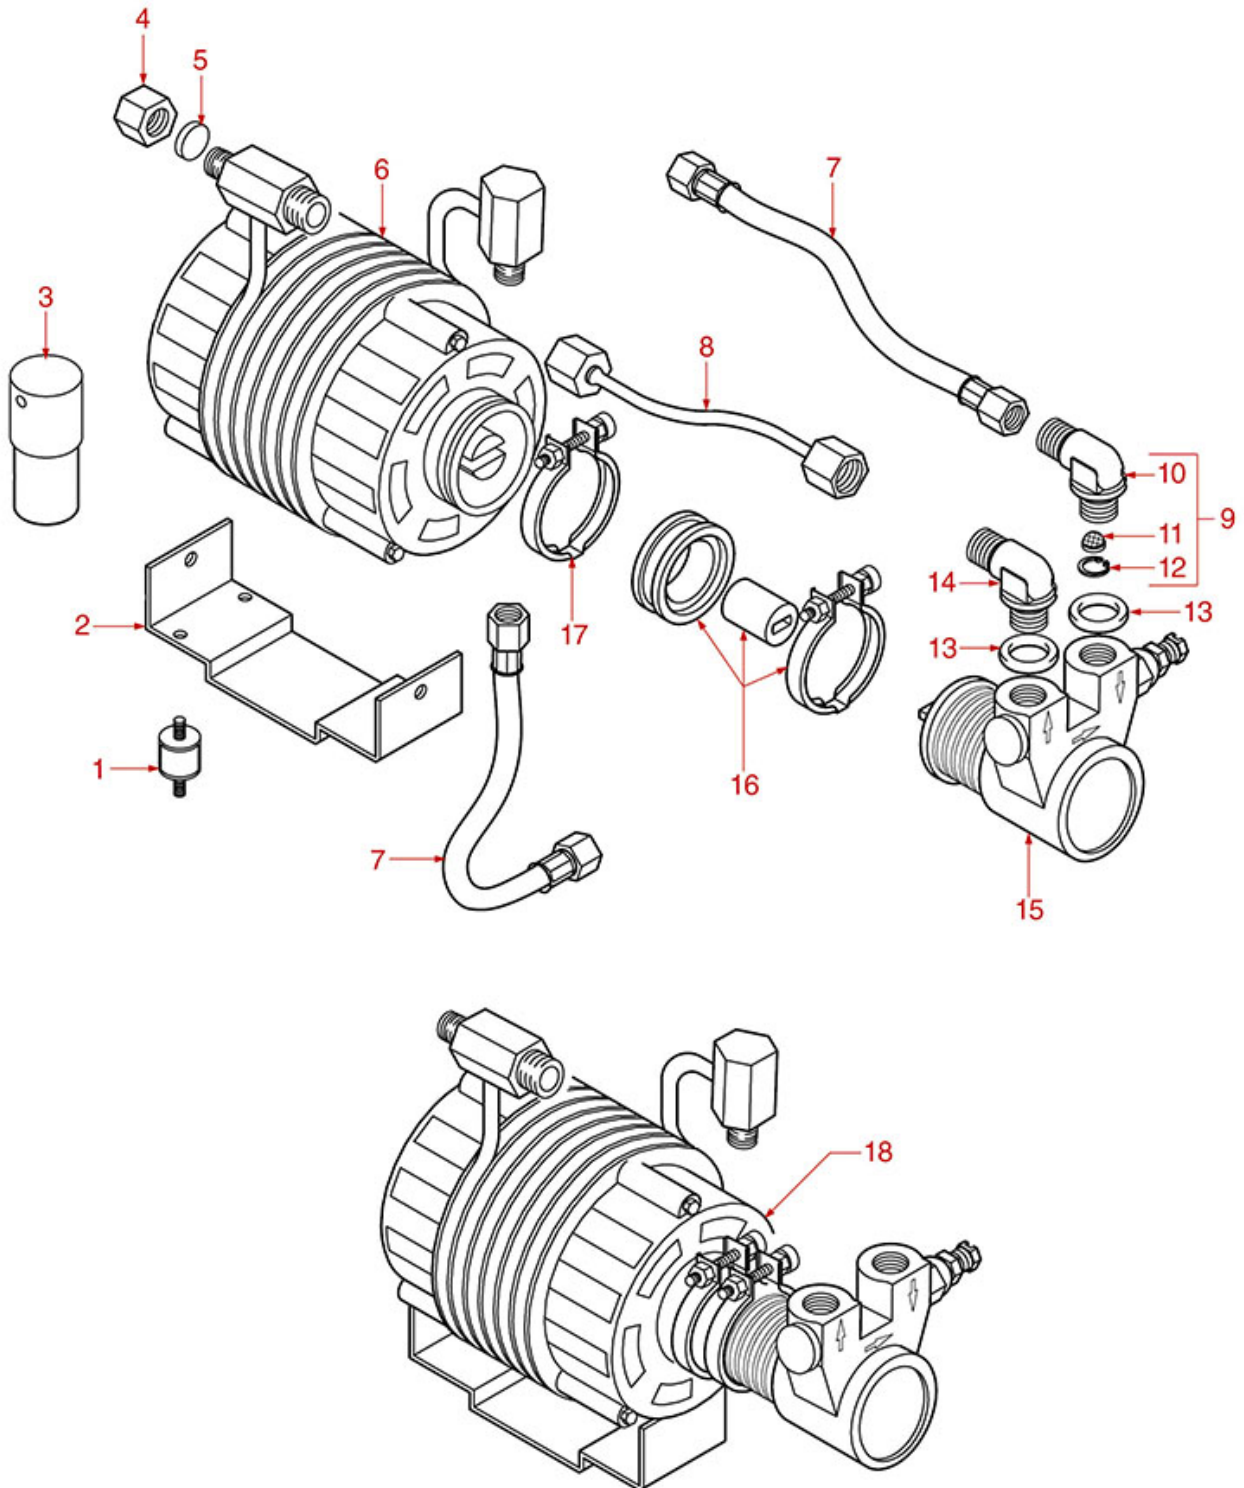

MOTOR AND PUMP PLUS 4 YOU

PLUS 4 YOU

ASTORIA CMA

Position	LF code no.	Description
1	1313002	ANTIVIBRATION SUPPORT $\varnothing$ 15 mm M4
3	3068014	CAPACITOR μF 8 450V 50/60Hz
4	1439021	CAP $\varnothing$ 1/4"F HEIGHT 14 mm NUT 16 mm
6	1240607	RPM MOTOR WITH CLAMP CONNECTION 330W 230
7	1449711	FLEX HOSE $\varnothing$ 3/8" Fp x Fc L.50 cm
9	1349268	"L" FITTING $\varnothing$ 3/8"M-3/8"M WITH FILTER
11	1160400	WATER FILTER $\varnothing$ 11 mm
12	1002004	STAINLESS STEEL CIRCLIP J-9 UNI 7437
13	1186186	ROUND COPPER GASKET $\varnothing$ 23x17x3 mm
14	1349084	ELBOW FITTING $\varnothing$ 3/8"M-3/8"M
15	1330026	ROTARY VANE PUMP ROTOFLOW $\varnothing$ 3/8" GAS
16	1191006	MOTOR COUPLING KIT
17	1168011	STAINLESS STEEL CLAMP FOR FLANGE PUMP