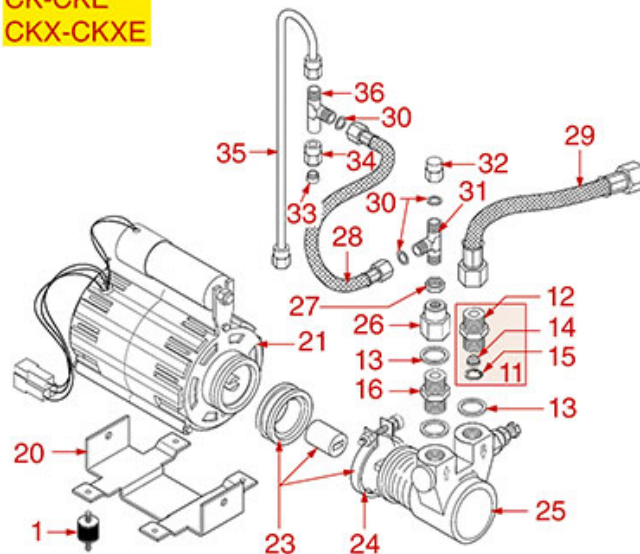

MOTORS AND PUMPS

STANDARD

EXTERNAL

COMPATTA

CK-CKE CKX-CKXE

ASTORIA CMA

Position	LF code no.	Description
1	1313002	ANTIVIBRATION SUPPORT \varnothing 15 mm M4
4	1240606	RPM CLAMP MOTOR 310W
4	1240607	RPM MOTOR WITH CLAMP CONNECTION 330W 230
5	3068014	CAPACITOR μ F 8 450V 50/60Hz
7	1439021	CAP \varnothing 1/4"F HEIGHT 14 mm NUT 16 mm
8	1240607	RPM MOTOR WITH CLAMP CONNECTION 330W 230
8	1240608	MOTOR ZECCHIN 120V 60Hz
9	1449710	FLEX HOSE \varnothing 3/8" Fp x Fc L.30 cm
10	1449711	FLEX HOSE \varnothing 3/8" Fp x Fc L.50 cm
11	1349082	BRASS FITTING \varnothing 3/8"M 3/8"M WITH FILTER
12	1349202	FITTING 3/8M-3/8M
13	1186620	COPPER FLAT GASKET \varnothing 22x17x1.5 mm
14	1160400	WATER FILTER \varnothing 11 mm
15	1002004	STAINLESS STEEL CIRCLIP J-9 UNI 7437
16	1349103	FITTING \varnothing 3/8"M-3/8"M
17	1330001	ROTARY VANE PUMP ROTOFLOW \varnothing 3/8" NPT
17	1330012	ROTARY VANE PUMP PROCON \varnothing 3/8" NPT
17	1330026	ROTARY VANE PUMP ROTOFLOW \varnothing 3/8" GAS
18	3068016	CAPACITOR μ F 10 450V 50/60Hz
21	1240610	RPM MOTOR WITH CLAMP CONNECTION 120W 230
22	1330001	ROTARY VANE PUMP ROTOFLOW \varnothing 3/8" NPT
23	1191006	MOTOR COUPLING KIT
24	1168011	STAINLESS STEEL CLAMP FOR FLANGE PUMP
25	1330021	ROTARY VANE PUMP ROTOFLOW \varnothing 3/8" GAS
27	1348035	NUT 1/8"
28	1449708	FLEX HOSE \varnothing 1/8" Fp x Fp Length 30 cm
29	1449725	FLEX HOSE \varnothing 3/8" Fc x Fc Length 150 cm
30	1186042	ASBESTOS FREE FLAT GASKET \varnothing 9x5x1 mm
37	1240702	MOTOR RPM WITH CLAMP CONNECTION 165W
37	1240703	MOTOR RPM WITH CLAMP CONNECTION 165W
38	1449710	FLEX HOSE \varnothing 3/8" Fp x Fc L.30 cm
38	1449711	FLEX HOSE \varnothing 3/8" Fp x Fc L.50 cm
38	1449723	FLEX HOSE \varnothing 3/8" Fc x Fc Length 100 cm
38	1449725	FLEX HOSE \varnothing 3/8" Fc x Fc Length 150 cm