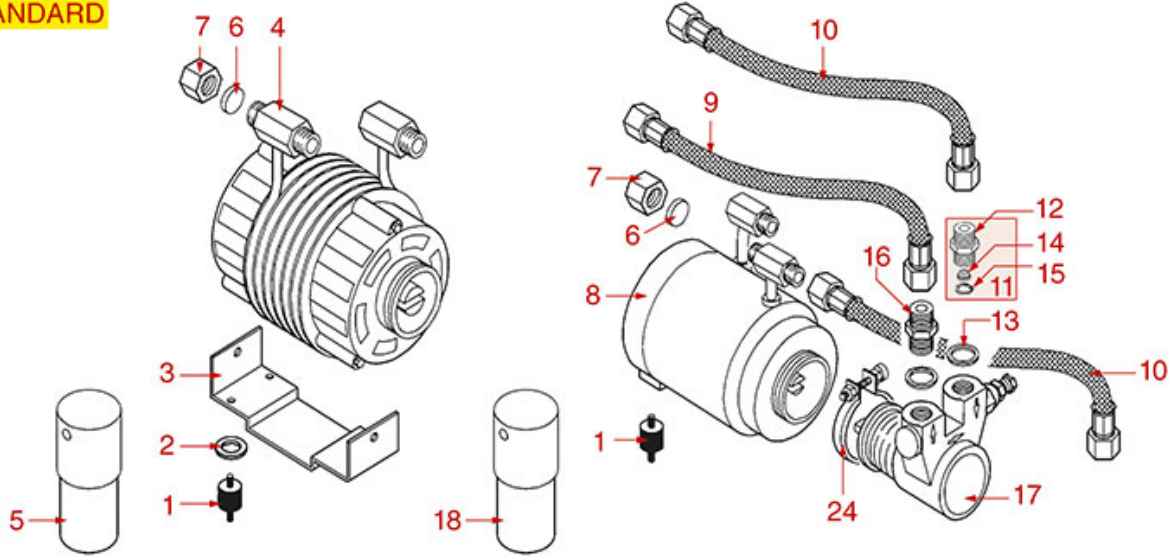

MOTORS AND PUMPS

STANDARD