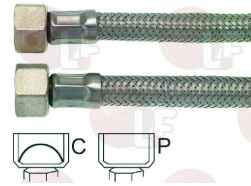

ASTORIA CMA

ASTORIA CMA

Suitable for:

1449710 FLEX HOSE \varnothing 3/8" Fp x Fc L.30 cm
stainless steel coated
conical and flat fitting
external pipe \varnothing 12 mm

ASTORIA CMA 30403

Suitable for:

1449711 FLEX HOSE \varnothing 3/8" Fp x Fc L.50 cm
stainless steel coated
conical and flat fitting
external pipe \varnothing 12 mm