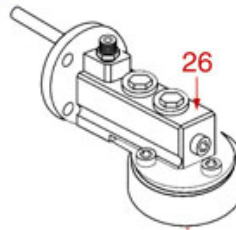

BREW GROUP STANDARD AND BUSHING

STANDARD

STANDARD ITALY

PASSANTE-BUSHING PASSANT-SCHLAUFE

ASTORIA CMA

Position	LF code no.	Description
1	1528501	S/STEEL CROSS SCREW M5x12 mm UNI 7689
2	1081006	SHOWER SCREEN ø 51.5 mm
2	1081007	SHOWER ø 51.5 mm
3	1086501	SHOWER HOLDER DIFFUSER
4	1186622	FILTER HOLDER GASKET ø 71x56x8 mm
4	1186678	FILTER HOLDER GASKET ø 72x56x8.5 mm
4	1786062	FILTER HOLDER GASKET ø 72x56x8 mm
5	1002501	FILTER HOLDER COUPLING
6	1186190	O-RING 04187 VITON
6	1186461	O-RING 0158 mm SILICONE
7	1184012	S/STEEL SCREW T.C.C.E.I. M5x10 UNI 5931
8	1186771	COPPER FLAT GASKET ø 8,5x5x1 mm
10	1186414	O-RING 0119 EPDM
11	1439003	CAP ø 18 mm FOR BREW GROUP
12	1186619	COPPER FLAT GASKET ø 18x14x1.5 mm
13	1349112	FITTING ø 1/4"M-3/8"M
14	1324049	SUCTION PIPE M8
15	1449024	SUCTION PIPE
16	1186451	COFFEE GROUP GASKET ø 88x40x2 mm
17	1186415	FLAT PTFE GASKET
18	1186611	O-RING 02025 RED SILICONE
18	1186612	O-RING 02025 VITON
19	1120330	3-WAY SOLENOID VALVE LUCIFER 240V 50Hz
19	1120335	3-WAY SOLENOID VALVE PARKER 230V 50/60Hz
20	1450551	DRAIN PIPE ø 1/8"x92 mm
21	1455034	S/S SCREW T.C.C.E.I M4x10 UNI 5931
22	1160566	STAINLESS STEEL WATER FILTER ø 8 mm
24	1160501	WATER FILTER ø 14x10x12 mm
25	1190003	RUBBER THICKNESS ø 70x57x1 mm EPDM
28	1160339	BLIND FILTER
29	1160053	2 CUPS FILTER 14 gr
30	1160052	1 CUP FILTER 7 gr
31	1250002	S/STEEL FILTER LOCKING SPRING ø 1.20 mm
31	1250101	FILTER BLOCKING SPRING ø 1,00 mm INOX
32	1165013	FILTER HOLDER ASSY CMA ASTORIA
33	1186774	BURN PREVENTING RING FOR HANDLE
34	1241206	BLACK FILTER HOLDER HANDLE M12
35	1241469	CHROME PLATED CAP FOR FILTER HOLDER KNOB
36	1022003	CHROME-PLATED SPOUT EXTENSION ø 3/8"
37	1022501	SINGLE SPOUT ø 3/8"
39	1022506	DOUBLE SPOUT ø 3/8"
40	1160345	2 CUPS FILTER 18 gr
41	1165006	FILTER HOLDER COFFEE MACHINES
42	1241501	FILTER HOLDER HANDLE M12
44	1186619	COPPER FLAT GASKET ø 18x14x1.5 mm
45	1349018	FITTING ø 3/8"M-1/4"M
46	1500004	NOZZLE M5x1 HOLE ø 0.8 mm
48	1192208	EXCHANGER BREW GROUP COMPLETE
49	3120034	FEMALE LARGE CONNECTOR
50	1241067	FILTER KNOB M12
51	1192209	EXCHANGER BREW GROUP
52	1439048	BOILER CAP ø 1/4"M
53	1500004	NOZZLE M5x1 HOLE ø 0.8 mm
54	1190051	PAPER SEAL ø 70x57x0.8 mm
55	1120334	3-WAY MECHANICAL COMPONENT LUCIFER
55	1120339	3-WAY MECHANICAL COMPONENT PARKER
56	1120332	COIL LUCIFER/PARKER 220/240V 9W 50Hz
56	1120336	COIL PARKER ZB09 9W 110/120V 50/60Hz
56	3120032	COIL PARKER ZB09 9W 220/240V 50/60Hz
57	1187002	COFFEE GROUP GASKET ø 88x40x2 mm
57	1786058	COFFEE GROUP GASKET ø 88x40x2 mm
58	1160529	2-CUP FILTER 14 GRAMS
59	1160050	1 CUP FILTER 6 gr