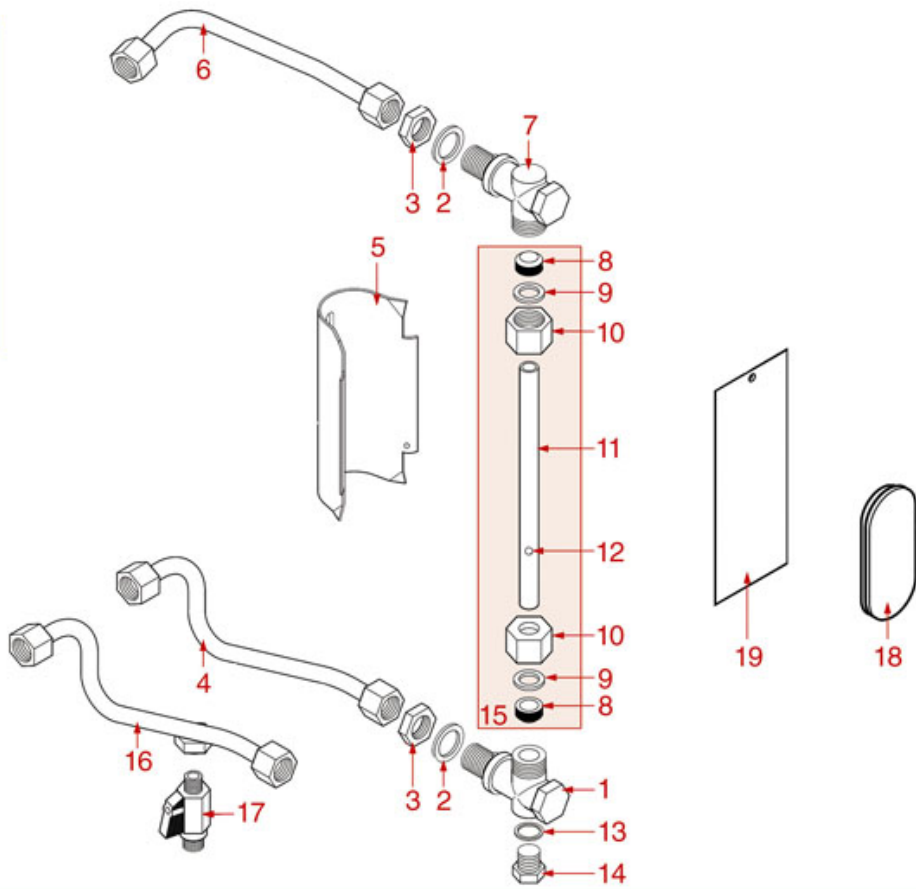

WATER LEVEL

ARGENTA
BRAVA
DENISE
DIVINA
DORA
GLORIA
LISA
PERLA4D
PRATIC
VANIA

RAPALLO