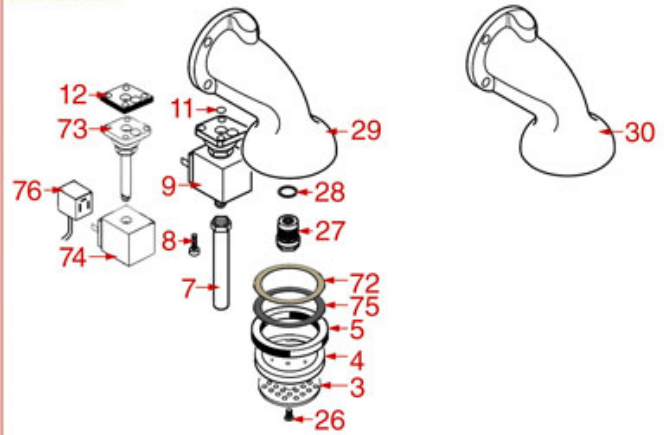

DIVINA GLORIA