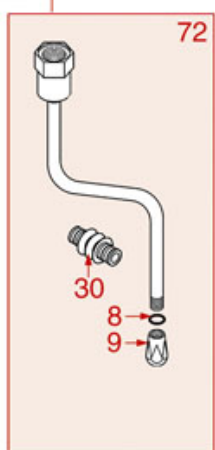

ASTORIA CMA

WATER/STEAM TAPS

ADRIA
ARGENTA
DENISE
DORA
LISA
PRATIC
VANIA

AS1001

Positions without LF code no.: upon request

ASTORIA CMA

Position	LF code no.	Description
1	1348451	STEAM TAP BODY
2	1186182	TEFLON FLAT GASKET $\varnothing$ 21x17x2 mm
2	1186394	ASBESTOS FREE FLAT GASKET $\varnothing$ 22x17x2 mm
3	1250547	SPRING $\varnothing$ 11.5x16 mm
4	1186318	O-RING 03043 EPDM
5	1186334	WASHER
6	1186771	COPPER FLAT GASKET $\varnothing$ 8,5x5x1 mm
7	1449093	CHROME WATER SPRINKLER M10
8	1186550	O-RING M 0060-10 RED SILICONE
9	1449096	STAINLESS STEEL WATER SPRINKLER M8
10	1449098	CHROME PL.STEAM PIPE COMPLETE $\varnothing$ 8 mm
11	1449106	CHROME PL.STEAM PIPE COMPLETE $\varnothing$ 8 mm
12	1449101	STAINLESS STEEL STEAM PIPE COMPL. $\varnothing$ 8 mm
13	1449102	STAINLESS STEEL STEAM PIPE COMPL. $\varnothing$ 8 mm
14	1449105	STAINLESS STEEL STEAM PIPE COMPL. $\varnothing$ 8 mm
15	1449172	BURN PREVENTING HANDGRIP FOR PIPE $\varnothing$ 8 m
16	1348453	NUT M 26x1.5
17	1348025	BRASS NUT M3
18	1186316	EPDM FLAT GASKET $\varnothing$ 15x4x4 mm 60 SH
18	1186527	FLAT EPDM GASKET $\varnothing$ 15x4x4 mm 80 SH
19	1324056	TAP PISTON
20	1324077	TAP SPINDLE
21	1250223	STAINLESS STEEL CIRCLIP RA-6 UNI 7437
22	1186377	GASKET HOLDER
23	1186333	COPPER FLAT GASKET $\varnothing$ 26x20x2 mm
23	1186340	ASBESTOS FREE FLAT GASKET $\varnothing$ 26x20x2 mm
24	1349458	TAP FITTING
25	1186393	FLAT EPDM GASKET $\varnothing$ 12.5x8x9 mm
25	1786263	FLAT GASKET EPDM $\varnothing$ 12.5x8x9 mm
26	1186376	WASHER $\varnothing$ 12x8x1 mm
27	1348458	TAP NUT
28	1348452	WATER/STEAM TAP PIN ROD
29	1449100	CHROME HEXAGONAL NUT
36	1241452	STEAM TAP KNOB
38	1449116	WATER PIPE NOZZLE M9 $\varnothing$ 18 mm
39	1449099	WATER PIPE NOZZLE M10
41	1449095	CHROME COMPLETE WATER PIPE $\varnothing$ 8 mm
44	1349083	MIXER FITTING
45	1349136	FITTING $\varnothing$ 1/8"M-1/4"F
46	1120700	2-WAY SOLENOID VALVE PARKER 230V 50/60Hz
47	1160566	STAINLESS STEEL WATER FILTER $\varnothing$ 8 mm
49	1349111	FITTING $\varnothing$ 1/8"M 1/4"M
50	1349081	L-FITTING $\varnothing$ 1/4"M 1/4"M
54	1349102	FITTING $\varnothing$ 1/4"M-1/4"M
57	1241468	WATER TAP HANDLE
58	1241466	STEAM TAP KNOB
59	1241467	WATER TAP KNOB
60	1241451	STEAM TAP KNOB
61	1241453	WATER TAP KNOB
67	1186378	CONICAL TEFLON SEAL $\varnothing$ 14x7x6 mm
68	1250547	SPRING $\varnothing$ 11.5x16 mm
69	1449820	CHROME PLATED STEAM PIPE COMPLETE
69	1449821	CHROME PLATED STEAM PIPE COMPLETE
70	1449205	CHROME PLATED STEAM PIPE COMPLETE
71	1449204	ST.STEEL COMPLETE STEAM PIPE $\varnothing$ 8 mm
72	1449203	COMPLETE STAINLESS STEEL STEAM PIPE
100	1079030	KIT CAPPUCINATORE ASTORIA/CMA