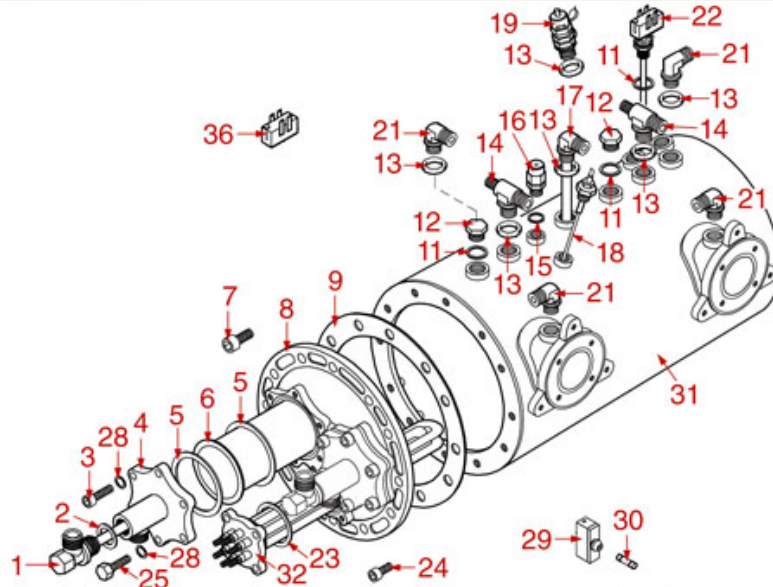

BOILER BOOSTED 1-2-3 GROUPS

BOOSTED 3GR

BOOSTED 2GR

BOOSTED 1GR

ASTORIA CMA

Position	LF code no.	Description
2	1186445	ROUND COPPER GASKET \varnothing 26x21.4x2 mm
5	1186188	FLAT TEFLON GASKET \varnothing 72x61x2 mm
7	1528056	S/STEEL SCREW T.C.E.I. M10x20 UNI 5931
9	1186187	BOILER GASKET \varnothing 220x170x2 mm
11	1186620	COPPER FLAT GASKET \varnothing 22x17x1.5 mm
12	1439023	BOILER CAP \varnothing 3/8"M
13	1186186	ROUND COPPER GASKET \varnothing 23x17x3 mm
14	1349086	T SHAPED BRASS FITTING \varnothing 3/8"-3/8"-1/4"
15	1186619	COPPER FLAT GASKET \varnothing 18x14x1.5 mm
16	1523538	BOILER VALVE \varnothing 1/4"M
17	1449202	INJECTOR PIPE
18	1341750	LEVEL PROBE \varnothing 1/4"M-125 mm
18	1341751	LEVEL PROBE \varnothing 1/4"M-150 mm
19	1523409	BOILER VALVE \varnothing 3/8"M
20	1349103	FITTING \varnothing 3/8"M-3/8"M
21	1349084	ELBOW FITTING \varnothing 3/8"M-3/8"M
22	1444203	HEATING ELEMENT THERMOSTAT 400V 20A
23	1186608	TEFLON FLAT GASKET \varnothing 50x40x2 mm
25	1184008	S/S SCREW M8x25 T.E.M8x25UNI5739DIN24017
27	1755609	HEATING ELEMENT 6000W 240V
32	1755610	HEATING ELEMENT 6000W 240V
35	1755254	HEATING ELEMENT 2350W 240V
36	1444205	THERMOSTAT FOR HEATING ELEMENT AUSTRIA