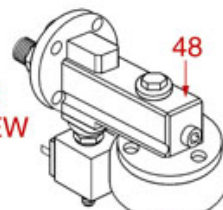

BREW GROUP STANDARD AND BUSHING

STANDARD

STANDARD ITALY

PASSANTE-BUSHING PASSANT-SCHLAUFE

ASTORIA CMA

Position	LF code no.	Description
1	1528501	S/STEEL CROSS SCREW M5x12 mm UNI 7689
2	1081006	SHOWER SCREEN ø 51.5 mm
2	1081007	SHOWER ø 51.5 mm
3	1086501	SHOWER HOLDER DIFFUSER
4	1186622	FILTER HOLDER GASKET ø 71x56x8 mm
4	1186678	FILTER HOLDER GASKET ø 72x56x8.5 mm
4	1786062	FILTER HOLDER GASKET ø 72x56x8 mm
5	1002501	FILTER HOLDER COUPLING
6	1186190	O-RING 04187 VITON
6	1186461	O-RING 0158 mm SILICONE
7	1184012	S/STEEL SCREW T.C.C.E.I. M5x10 UNI 5931
8	1186771	COPPER FLAT GASKET ø 8,5x5x1 mm
10	1186414	O-RING 0119 EPDM
11	1439003	CAP ø 18 mm FOR BREW GROUP
12	1186619	COPPER FLAT GASKET ø 18x14x1.5 mm
13	1349112	FITTING ø 1/4"M-3/8"M
14	1324049	SUCTION PIPE M8
15	1449024	SUCTION PIPE
16	1186451	COFFEE GROUP GASKET ø 88x40x2 mm
17	1186415	FLAT PTFE GASKET
18	1186611	O-RING 02025 RED SILICONE
18	1186612	O-RING 02025 VITON
19	1120330	3-WAY SOLENOID VALVE LUCIFER 240V 50Hz
19	1120335	3-WAY SOLENOID VALVE PARKER 230V 50/60Hz
20	1450551	DRAIN PIPE ø 1/8"x92 mm
21	1455034	S/S SCREW T.C.C.E.I M4x10 UNI 5931
22	1160566	STAINLESS STEEL WATER FILTER ø 8 mm
24	1160501	WATER FILTER ø 14x10x12 mm
25	1190003	RUBBER THICKNESS ø 70x57x1 mm EPDM
28	1160339	BLIND FILTER
29	1160053	2 CUPS FILTER 14 gr
30	1160052	1 CUP FILTER 7 gr
31	1250002	S/STEEL FILTER LOCKING SPRING ø 1.20 mm
31	1250101	FILTER BLOCKING SPRING ø 1,00 mm INOX
32	1165013	FILTER HOLDER ASSY CMA ASTORIA
33	1186774	BURN PREVENTING RING FOR HANDLE
34	1241206	BLACK FILTER HOLDER HANDLE M12
35	1241469	CHROME PLATED CAP FOR FILTER HOLDER KNOB
36	1022003	CHROME-PLATED SPOUT EXTENSION ø 3/8"
37	1022501	SINGLE SPOUT ø 3/8"
39	1022506	DOUBLE SPOUT ø 3/8"
40	1160345	2 CUPS FILTER 18 gr
41	1165006	FILTER HOLDER COFFEE MACHINES
42	1241501	FILTER HOLDER HANDLE M12
44	1186619	COPPER FLAT GASKET ø 18x14x1.5 mm
45	1349018	FITTING ø 3/8"M-1/4"M
46	1500004	NOZZLE M5x1 HOLE ø 0.8 mm
48	1192208	EXCHANGER BREW GROUP COMPLETE
49	3120034	FEMALE LARGE CONNECTOR
50	1241067	FILTER KNOB M12
51	1192209	EXCHANGER BREW GROUP
52	1439048	BOILER CAP ø 1/4"M
53	1500004	NOZZLE M5x1 HOLE ø 0.8 mm
54	1190051	PAPER SEAL ø 70x57x0.8 mm
55	1120334	3-WAY MECHANICAL COMPONENT LUCIFER
55	1120339	3-WAY MECHANICAL COMPONENT PARKER
56	1120332	COIL LUCIFER/PARKER 220/240V 9W 50Hz
56	1120336	COIL PARKER ZB09 9W 110/120V 50/60Hz
56	3120032	COIL PARKER ZB09 9W 220/240V 50/60Hz
57	1187002	COFFEE GROUP GASKET ø 88x40x2 mm
57	1786058	COFFEE GROUP GASKET ø 88x40x2 mm
58	1160529	2-CUP FILTER 14 GRAMS
59	1160050	1 CUP FILTER 6 gr