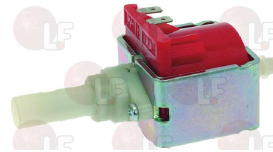

ASTORIA CMA 2030015

ASTORIA CMA 56302101

Vibrating pumps

1391001 SUPPORT 23036 L MODEL
 support for pump fixing

ASTORIA CMA 26306

1122737 VIBRATORY PUMP EP5 48W 230V 50Hz
 fittings \varnothing 1/8" - \varnothing 6 mm
 pressure max 15 bar
 water temperature max 20°C
 integrated diode (1N 4007P)
 lead connector 6.3x0.8 mm
 for Coffee machine (DELONGHI) ECOV310AZ - EC155
 EC300M - ESAM5400 - ESAM5400EX
 for Coffee machine (SPINEL) DUELUX - MINIMINILUX
 PINOCCHIO - TOUR - UNOLUX