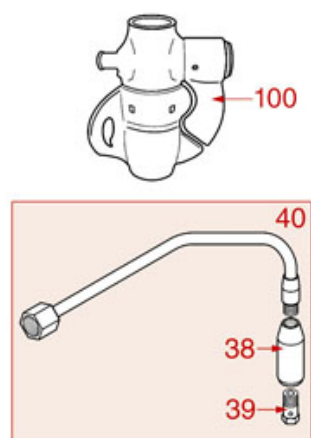

ASTORIA CMA

WATER/STEAM TAPS

ADRIA
ARGENTA
DENISE
DORA
LISA
PRATIC
VANIA

AS1001

Positions without LF code no.: upon request

ASTORIA CMA

Position	LF code no.	Description
1	1348451	STEAM TAP BODY
2	1186182	TEFLON FLAT GASKET $\varnothing$ 21x17x2 mm
2	1186394	ASBESTOS FREE FLAT GASKET $\varnothing$ 22x17x2 mm
3	1250547	SPRING $\varnothing$ 11.5x16 mm
4	1186318	O-RING 03043 EPDM
5	1186334	WASHER
6	1186771	COPPER FLAT GASKET $\varnothing$ 8,5x5x1 mm
7	1449093	CHROME WATER SPRINKLER M10
8	1186550	O-RING M 0060-10 RED SILICONE
9	1449096	STAINLESS STEEL WATER SPRINKLER M8
10	1449098	CHROME PL.STEAM PIPE COMPLETE $\varnothing$ 8 mm
11	1449106	CHROME PL.STEAM PIPE COMPLETE $\varnothing$ 8 mm
12	1449101	STAINLESS STEEL STEAM PIPE COMPL. $\varnothing$ 8 mm
13	1449102	STAINLESS STEEL STEAM PIPE COMPL. $\varnothing$ 8 mm
14	1449105	STAINLESS STEEL STEAM PIPE COMPL. $\varnothing$ 8 mm
15	1449172	BURN PREVENTING HANDGRIP FOR PIPE $\varnothing$ 8 m
16	1348453	NUT M 26x1.5
17	1348025	BRASS NUT M3
18	1186316	EPDM FLAT GASKET $\varnothing$ 15x4x4 mm 60 SH
18	1186527	FLAT EPDM GASKET $\varnothing$ 15x4x4 mm 80 SH
19	1324056	TAP PISTON
20	1324077	TAP SPINDLE
21	1250223	STAINLESS STEEL CIRCLIP RA-6 UNI 7437
22	1186377	GASKET HOLDER
23	1186333	COPPER FLAT GASKET $\varnothing$ 26x20x2 mm
23	1186340	ASBESTOS FREE FLAT GASKET $\varnothing$ 26x20x2 mm
24	1349458	TAP FITTING
25	1186393	FLAT EPDM GASKET $\varnothing$ 12.5x8x9 mm
25	1786263	FLAT GASKET EPDM $\varnothing$ 12.5x8x9 mm
26	1186376	WASHER $\varnothing$ 12x8x1 mm
27	1348458	TAP NUT
28	1348452	WATER/STEAM TAP PIN ROD
29	1449100	CHROME HEXAGONAL NUT
36	1241452	STEAM TAP KNOB
38	1449116	WATER PIPE NOZZLE M9 $\varnothing$ 18 mm
39	1449099	WATER PIPE NOZZLE M10
41	1449095	CHROME COMPLETE WATER PIPE $\varnothing$ 8 mm
44	1349083	MIXER FITTING
45	1349136	FITTING $\varnothing$ 1/8"M-1/4"F
46	1120700	2-WAY SOLENOID VALVE PARKER 230V 50/60Hz
47	1160566	STAINLESS STEEL WATER FILTER $\varnothing$ 8 mm
49	1349111	FITTING $\varnothing$ 1/8"M 1/4"M
50	1349081	L-FITTING $\varnothing$ 1/4"M 1/4"M
54	1349102	FITTING $\varnothing$ 1/4"M-1/4"M
57	1241468	WATER TAP HANDLE
58	1241466	STEAM TAP KNOB
59	1241467	WATER TAP KNOB
60	1241451	STEAM TAP KNOB
61	1241453	WATER TAP KNOB
67	1186378	CONICAL TEFLON SEAL $\varnothing$ 14x7x6 mm
68	1250547	SPRING $\varnothing$ 11.5x16 mm
69	1449820	CHROME PLATED STEAM PIPE COMPLETE
69	1449821	CHROME PLATED STEAM PIPE COMPLETE
70	1449205	CHROME PLATED STEAM PIPE COMPLETE
71	1449204	ST.STEEL COMPLETE STEAM PIPE $\varnothing$ 8 mm
72	1449203	COMPLETE STAINLESS STEEL STEAM PIPE
100	1079030	KIT CAPPUCINATORE ASTORIA/CMA