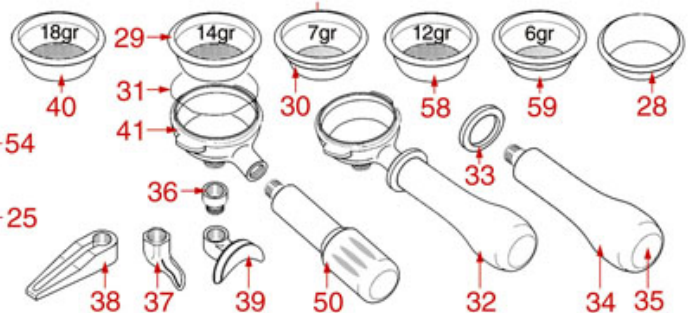

BREW GROUP STANDARD AND BUSHING

STANDARD

STANDARD ITALY

PASSANTE-BUSHING PASSANT-SCHLAUFE

ASTORIA CMA

Position	LF code no.	Description
1	1528501	S/STEEL CROSS SCREW M5x12 mm UNI 7689
2	1081006	SHOWER SCREEN ø 51.5 mm
2	1081007	SHOWER ø 51.5 mm
3	1086501	SHOWER HOLDER DIFFUSER
4	1186622	FILTER HOLDER GASKET ø 71x56x8 mm
4	1186678	FILTER HOLDER GASKET ø 72x56x8.5 mm
4	1786062	FILTER HOLDER GASKET ø 72x56x8 mm
5	1002501	FILTER HOLDER COUPLING
6	1186190	O-RING 04187 VITON
6	1186461	O-RING 0158 mm SILICONE
7	1184012	S/STEEL SCREW T.C.C.E.I. M5x10 UNI 5931
8	1186771	COPPER FLAT GASKET ø 8,5x5x1 mm
10	1186414	O-RING 0119 EPDM
11	1439003	CAP ø 18 mm FOR BREW GROUP
12	1186619	COPPER FLAT GASKET ø 18x14x1.5 mm
13	1349112	FITTING ø 1/4"M-3/8"M
14	1324049	SUCTION PIPE M8
15	1449024	SUCTION PIPE
16	1186451	COFFEE GROUP GASKET ø 88x40x2 mm
17	1186415	FLAT PTFE GASKET
18	1186611	O-RING 02025 RED SILICONE
18	1186612	O-RING 02025 VITON
19	1120330	3-WAY SOLENOID VALVE LUCIFER 240V 50Hz
19	1120335	3-WAY SOLENOID VALVE PARKER 230V 50/60Hz
20	1450551	DRAIN PIPE ø 1/8"x92 mm
21	1455034	S/S SCREW T.C.C.E.I M4x10 UNI 5931
22	1160566	STAINLESS STEEL WATER FILTER ø 8 mm
24	1160501	WATER FILTER ø 14x10x12 mm
25	1190003	RUBBER THICKNESS ø 70x57x1 mm EPDM
28	1160339	BLIND FILTER
29	1160053	2 CUPS FILTER 14 gr
30	1160052	1 CUP FILTER 7 gr
31	1250002	S/STEEL FILTER LOCKING SPRING ø 1.20 mm
31	1250101	FILTER BLOCKING SPRING ø 1,00 mm INOX
32	1165013	FILTER HOLDER ASSY CMA ASTORIA
33	1186774	BURN PREVENTING RING FOR HANDLE
34	1241206	BLACK FILTER HOLDER HANDLE M12
35	1241469	CHROME PLATED CAP FOR FILTER HOLDER KNOB
36	1022003	CHROME-PLATED SPOUT EXTENSION ø 3/8"
37	1022501	SINGLE SPOUT ø 3/8"
39	1022506	DOUBLE SPOUT ø 3/8"
40	1160345	2 CUPS FILTER 18 gr
41	1165006	FILTER HOLDER COFFEE MACHINES
42	1241501	FILTER HOLDER HANDLE M12
44	1186619	COPPER FLAT GASKET ø 18x14x1.5 mm
45	1349018	FITTING ø 3/8"M-1/4"M
46	1500004	NOZZLE M5x1 HOLE ø 0.8 mm
48	1192208	EXCHANGER BREW GROUP COMPLETE
49	3120034	FEMALE LARGE CONNECTOR
50	1241067	FILTER KNOB M12
51	1192209	EXCHANGER BREW GROUP
52	1439048	BOILER CAP ø 1/4"M
53	1500004	NOZZLE M5x1 HOLE ø 0.8 mm
54	1190051	PAPER SEAL ø 70x57x0.8 mm
55	1120334	3-WAY MECHANICAL COMPONENT LUCIFER
55	1120339	3-WAY MECHANICAL COMPONENT PARKER
56	1120332	COIL LUCIFER/PARKER 220/240V 9W 50Hz
56	1120336	COIL PARKER ZB09 9W 110/120V 50/60Hz
56	3120032	COIL PARKER ZB09 9W 220/240V 50/60Hz
57	1187002	COFFEE GROUP GASKET ø 88x40x2 mm
57	1786058	COFFEE GROUP GASKET ø 88x40x2 mm
58	1160529	2-CUP FILTER 14 GRAMS
59	1160050	1 CUP FILTER 6 gr