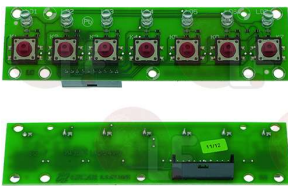

1319504 7 BUTTONS PUSH-BUTTON PANEL

for Coffee machine (ASTORIA CMA) GLORIA
for Coffee machine (WEGA) CONCEPT