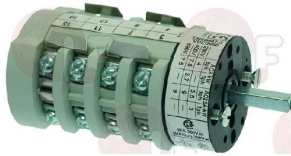

ASTORIA CMA 18201

ASTORIA CMA 18211

ASTORIA CMA 28167001

1057541 SELECTOR SWITCH 0-1 POSITIONS 32A 690V
 square pin 5x5 mm

ASTORIA CMA 18207

1057542 SELECTOR SWITCH 0-2 POSITIONS 25A 690V
 square pin 5x5 mm
 for Coffee machine (WEGA) - Series ALE - COLOSSEUM
 Series EMA - Series EPU - ESPRESSA - EURO2000
 Series EVD - ORION - POLARIS - START - SYNTHESIS
 VENUS