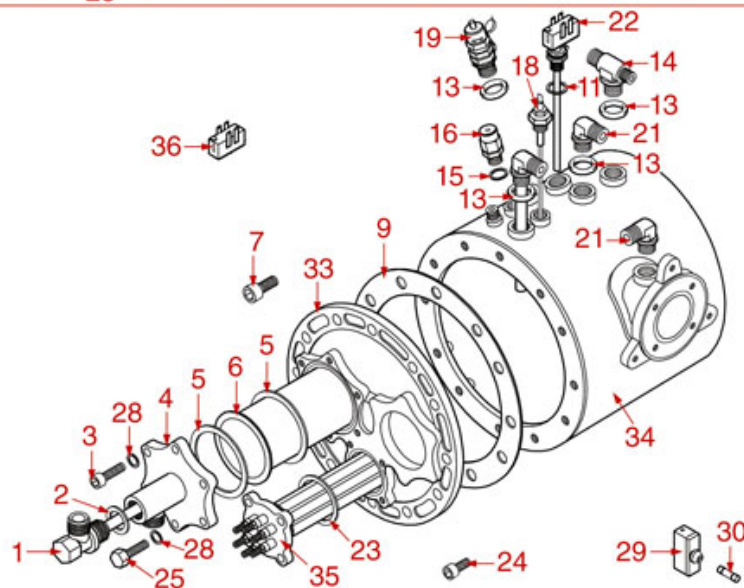

BOILER BOOSTED 1-2-3 GROUPS

BOOSTED 3GR

BOOSTED 2GR

BOOSTED 1GR

ASTORIA CMA

Position	LF code no.	Description
2	1186445	ROUND COPPER GASKET \varnothing 26x21.4x2 mm
5	1186188	FLAT TEFLON GASKET \varnothing 72x61x2 mm
7	1528056	S/STEEL SCREW T.C.E.I. M10x20 UNI 5931
9	1186187	BOILER GASKET \varnothing 220x170x2 mm
11	1186620	COPPER FLAT GASKET \varnothing 22x17x1.5 mm
12	1439023	BOILER CAP \varnothing 3/8"M
13	1186186	ROUND COPPER GASKET \varnothing 23x17x3 mm
14	1349086	T SHAPED BRASS FITTING \varnothing 3/8"-3/8"-1/4"
15	1186619	COPPER FLAT GASKET \varnothing 18x14x1.5 mm
16	1523538	BOILER VALVE \varnothing 1/4"M
17	1449202	INJECTOR PIPE
18	1341750	LEVEL PROBE \varnothing 1/4"M-125 mm
18	1341751	LEVEL PROBE \varnothing 1/4"M-150 mm
19	1523409	BOILER VALVE \varnothing 3/8"M
20	1349103	FITTING \varnothing 3/8"M-3/8"M
21	1349084	ELBOW FITTING \varnothing 3/8"M-3/8"M
22	1444203	HEATING ELEMENT THERMOSTAT 400V 20A
23	1186608	TEFLON FLAT GASKET \varnothing 50x40x2 mm
25	1184008	S/S SCREW M8x25 T.E.M8x25UNI5739DIN24017
27	1755609	HEATING ELEMENT 6000W 240V
32	1755610	HEATING ELEMENT 6000W 240V
35	1755254	HEATING ELEMENT 2350W 240V
36	1444205	THERMOSTAT FOR HEATING ELEMENT AUSTRIA