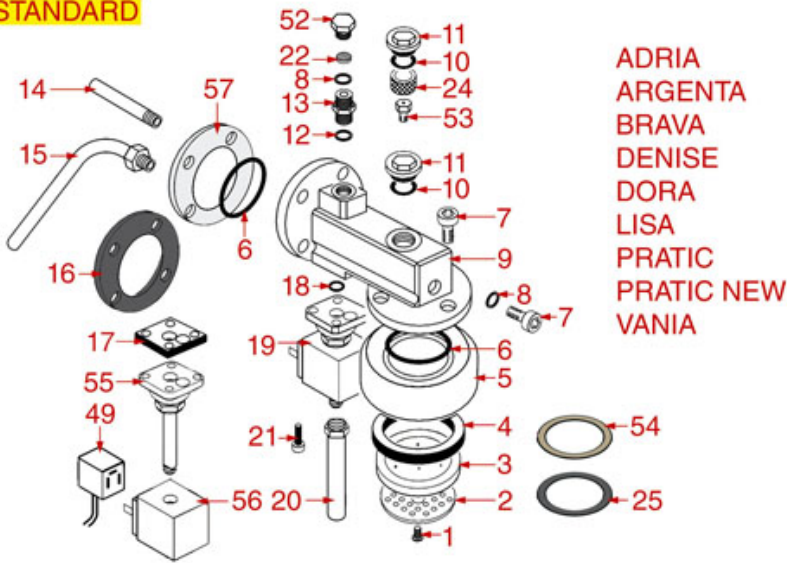

BREW GROUP STANDARD AND BUSHING

STANDARD

STANDARD ITALY

PASSANTE-BUSHING PASSANT-SCHLAUFE

ASTORIA CMA

Position	LF code no.	Description
1	1528501	S/STEEL CROSS SCREW M5x12 mm UNI 7689
2	1081006	SHOWER SCREEN ø 51.5 mm
2	1081007	SHOWER ø 51.5 mm
3	1086501	SHOWER HOLDER DIFFUSER
4	1186622	FILTER HOLDER GASKET ø 71x56x8 mm
4	1186678	FILTER HOLDER GASKET ø 72x56x8.5 mm
4	1786062	FILTER HOLDER GASKET ø 72x56x8 mm
5	1002501	FILTER HOLDER COUPLING
6	1186190	O-RING 04187 VITON
6	1186461	O-RING 0158 mm SILICONE
7	1184012	S/STEEL SCREW T.C.C.E.I. M5x10 UNI 5931
8	1186771	COPPER FLAT GASKET ø 8,5x5x1 mm
10	1186414	O-RING 0119 EPDM
11	1439003	CAP ø 18 mm FOR BREW GROUP
12	1186619	COPPER FLAT GASKET ø 18x14x1.5 mm
13	1349112	FITTING ø 1/4"M-3/8"M
14	1324049	SUCTION PIPE M8
15	1449024	SUCTION PIPE
16	1186451	COFFEE GROUP GASKET ø 88x40x2 mm
17	1186415	FLAT PTFE GASKET
18	1186611	O-RING 02025 RED SILICONE
18	1186612	O-RING 02025 VITON
19	1120330	3-WAY SOLENOID VALVE LUCIFER 240V 50Hz
19	1120335	3-WAY SOLENOID VALVE PARKER 230V 50/60Hz
20	1450551	DRAIN PIPE ø 1/8"x92 mm
21	1455034	S/S SCREW T.C.C.E.I M4x10 UNI 5931
22	1160566	STAINLESS STEEL WATER FILTER ø 8 mm
24	1160501	WATER FILTER ø 14x10x12 mm
25	1190003	RUBBER THICKNESS ø 70x57x1 mm EPDM
28	1160339	BLIND FILTER
29	1160053	2 CUPS FILTER 14 gr
30	1160052	1 CUP FILTER 7 gr
31	1250002	S/STEEL FILTER LOCKING SPRING ø 1.20 mm
31	1250101	FILTER BLOCKING SPRING ø 1,00 mm INOX
32	1165013	FILTER HOLDER ASSY CMA ASTORIA
33	1186774	BURN PREVENTING RING FOR HANDLE
34	1241206	BLACK FILTER HOLDER HANDLE M12
35	1241469	CHROME PLATED CAP FOR FILTER HOLDER KNOB
36	1022003	CHROME-PLATED SPOUT EXTENSION ø 3/8"
37	1022501	SINGLE SPOUT ø 3/8"
39	1022506	DOUBLE SPOUT ø 3/8"
40	1160345	2 CUPS FILTER 18 gr
41	1165006	FILTER HOLDER COFFEE MACHINES
42	1241501	FILTER HOLDER HANDLE M12
44	1186619	COPPER FLAT GASKET ø 18x14x1.5 mm
45	1349018	FITTING ø 3/8"M-1/4"M
46	1500004	NOZZLE M5x1 HOLE ø 0.8 mm
48	1192208	EXCHANGER BREW GROUP COMPLETE
49	3120034	FEMALE LARGE CONNECTOR
50	1241067	FILTER KNOB M12
51	1192209	EXCHANGER BREW GROUP
52	1439048	BOILER CAP ø 1/4"M
53	1500004	NOZZLE M5x1 HOLE ø 0.8 mm
54	1190051	PAPER SEAL ø 70x57x0.8 mm
55	1120334	3-WAY MECHANICAL COMPONENT LUCIFER
55	1120339	3-WAY MECHANICAL COMPONENT PARKER
56	1120332	COIL LUCIFER/PARKER 220/240V 9W 50Hz
56	1120336	COIL PARKER ZB09 9W 110/120V 50/60Hz
56	3120032	COIL PARKER ZB09 9W 220/240V 50/60Hz
57	1187002	COFFEE GROUP GASKET ø 88x40x2 mm
57	1786058	COFFEE GROUP GASKET ø 88x40x2 mm
58	1160529	2-CUP FILTER 14 GRAMS
59	1160050	1 CUP FILTER 6 gr