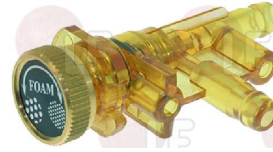

ASTORIA CMA 19062001

Suitable for:

ASTORIA CMA

Suitable for:

Cappuccino makers - Cappuccinatore

1079022 CAPPUCCINATORE NYLON

ASTORIA CMA 30515003

1079023 CREAM ADJUSTER