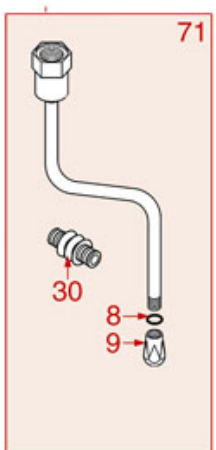

ASTORIA CMA

WATER/STEAM TAPS

ADRIA
ARGENTA
DENISE
DORA
LISA
PRATIC
VANIA

AS1001

Positions without LF code no.: upon request

ASTORIA CMA

Position	LF code no.	Description
1	1348451	STEAM TAP BODY
2	1186182	TEFLON FLAT GASKET $\varnothing$ 21x17x2 mm
2	1186394	ASBESTOS FREE FLAT GASKET $\varnothing$ 22x17x2 mm
3	1250547	SPRING $\varnothing$ 11.5x16 mm
4	1186318	O-RING 03043 EPDM
5	1186334	WASHER
6	1186771	COPPER FLAT GASKET $\varnothing$ 8,5x5x1 mm
7	1449093	CHROME WATER SPRINKLER M10
8	1186550	O-RING M 0060-10 RED SILICONE
9	1449096	STAINLESS STEEL WATER SPRINKLER M8
10	1449098	CHROME PL.STEAM PIPE COMPLETE $\varnothing$ 8 mm
11	1449106	CHROME PL.STEAM PIPE COMPLETE $\varnothing$ 8 mm
12	1449101	STAINLESS STEEL STEAM PIPE COMPL. $\varnothing$ 8 mm
13	1449102	STAINLESS STEEL STEAM PIPE COMPL. $\varnothing$ 8 mm
14	1449105	STAINLESS STEEL STEAM PIPE COMPL. $\varnothing$ 8 mm
15	1449172	BURN PREVENTING HANDGRIP FOR PIPE $\varnothing$ 8 m
16	1348453	NUT M 26x1.5
17	1348025	BRASS NUT M3
18	1186316	EPDM FLAT GASKET $\varnothing$ 15x4x4 mm 60 SH
18	1186527	FLAT EPDM GASKET $\varnothing$ 15x4x4 mm 80 SH
19	1324056	TAP PISTON
20	1324077	TAP SPINDLE
21	1250223	STAINLESS STEEL CIRCLIP RA-6 UNI 7437
22	1186377	GASKET HOLDER
23	1186333	COPPER FLAT GASKET $\varnothing$ 26x20x2 mm
23	1186340	ASBESTOS FREE FLAT GASKET $\varnothing$ 26x20x2 mm
24	1349458	TAP FITTING
25	1186393	FLAT EPDM GASKET $\varnothing$ 12.5x8x9 mm
25	1786263	FLAT GASKET EPDM $\varnothing$ 12.5x8x9 mm
26	1186376	WASHER $\varnothing$ 12x8x1 mm
27	1348458	TAP NUT
28	1348452	WATER/STEAM TAP PIN ROD
29	1449100	CHROME HEXAGONAL NUT
36	1241452	STEAM TAP KNOB
38	1449116	WATER PIPE NOZZLE M9 $\varnothing$ 18 mm
39	1449099	WATER PIPE NOZZLE M10
41	1449095	CHROME COMPLETE WATER PIPE $\varnothing$ 8 mm
44	1349083	MIXER FITTING
45	1349136	FITTING $\varnothing$ 1/8"M-1/4"F
46	1120700	2-WAY SOLENOID VALVE PARKER 230V 50/60Hz
47	1160566	STAINLESS STEEL WATER FILTER $\varnothing$ 8 mm
49	1349111	FITTING $\varnothing$ 1/8"M 1/4"M
50	1349081	L-FITTING $\varnothing$ 1/4"M 1/4"M
54	1349102	FITTING $\varnothing$ 1/4"M-1/4"M
57	1241468	WATER TAP HANDLE
58	1241466	STEAM TAP KNOB
59	1241467	WATER TAP KNOB
60	1241451	STEAM TAP KNOB
61	1241453	WATER TAP KNOB
67	1186378	CONICAL TEFLON SEAL $\varnothing$ 14x7x6 mm
68	1250547	SPRING $\varnothing$ 11.5x16 mm
69	1449820	CHROME PLATED STEAM PIPE COMPLETE
69	1449821	CHROME PLATED STEAM PIPE COMPLETE
70	1449205	CHROME PLATED STEAM PIPE COMPLETE
71	1449204	ST.STEEL COMPLETE STEAM PIPE $\varnothing$ 8 mm
72	1449203	COMPLETE STAINLESS STEEL STEAM PIPE
100	1079030	KIT CAPPUCINATORE ASTORIA/CMA