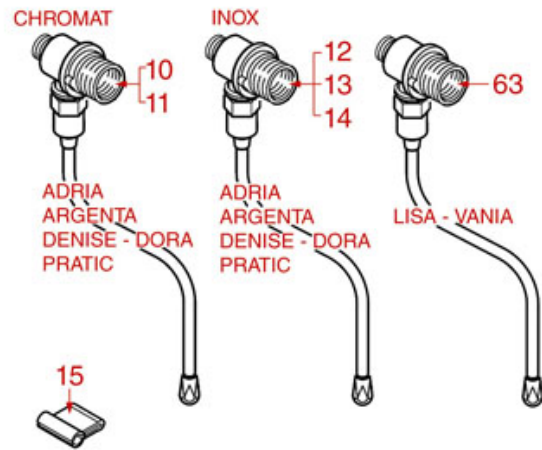

ASTORIA CMA

WATER/STEAM TAPS

ADRIA
ARGENTA
DENISE
DORA
LISA
PRATIC
VANIA

AS1001

Positions without LF code no.: upon request

ASTORIA CMA

Position	LF code no.	Description
1	1348451	STEAM TAP BODY
2	1186182	TEFLON FLAT GASKET $\varnothing$ 21x17x2 mm
2	1186394	ASBESTOS FREE FLAT GASKET $\varnothing$ 22x17x2 mm
3	1250547	SPRING $\varnothing$ 11.5x16 mm
4	1186318	O-RING 03043 EPDM
5	1186334	WASHER
6	1186771	COPPER FLAT GASKET $\varnothing$ 8,5x5x1 mm
7	1449093	CHROME WATER SPRINKLER M10
8	1186550	O-RING M 0060-10 RED SILICONE
9	1449096	STAINLESS STEEL WATER SPRINKLER M8
10	1449098	CHROME PL.STEAM PIPE COMPLETE $\varnothing$ 8 mm
11	1449106	CHROME PL.STEAM PIPE COMPLETE $\varnothing$ 8 mm
12	1449101	STAINLESS STEEL STEAM PIPE COMPL. $\varnothing$ 8 mm
13	1449102	STAINLESS STEEL STEAM PIPE COMPL. $\varnothing$ 8 mm
14	1449105	STAINLESS STEEL STEAM PIPE COMPL. $\varnothing$ 8 mm
15	1449172	BURN PREVENTING HANDGRIP FOR PIPE $\varnothing$ 8 m
16	1348453	NUT M 26x1.5
17	1348025	BRASS NUT M3
18	1186316	EPDM FLAT GASKET $\varnothing$ 15x4x4 mm 60 SH
18	1186527	FLAT EPDM GASKET $\varnothing$ 15x4x4 mm 80 SH
19	1324056	TAP PISTON
20	1324077	TAP SPINDLE
21	1250223	STAINLESS STEEL CIRCLIP RA-6 UNI 7437
22	1186377	GASKET HOLDER
23	1186333	COPPER FLAT GASKET $\varnothing$ 26x20x2 mm
23	1186340	ASBESTOS FREE FLAT GASKET $\varnothing$ 26x20x2 mm
24	1349458	TAP FITTING
25	1186393	FLAT EPDM GASKET $\varnothing$ 12.5x8x9 mm
25	1786263	FLAT GASKET EPDM $\varnothing$ 12.5x8x9 mm
26	1186376	WASHER $\varnothing$ 12x8x1 mm
27	1348458	TAP NUT
28	1348452	WATER/STEAM TAP PIN ROD
29	1449100	CHROME HEXAGONAL NUT
36	1241452	STEAM TAP KNOB
38	1449116	WATER PIPE NOZZLE M9 $\varnothing$ 18 mm
39	1449099	WATER PIPE NOZZLE M10
41	1449095	CHROME COMPLETE WATER PIPE $\varnothing$ 8 mm
44	1349083	MIXER FITTING
45	1349136	FITTING $\varnothing$ 1/8"M-1/4"F
46	1120700	2-WAY SOLENOID VALVE PARKER 230V 50/60Hz
47	1160566	STAINLESS STEEL WATER FILTER $\varnothing$ 8 mm
49	1349111	FITTING $\varnothing$ 1/8"M 1/4"M
50	1349081	L-FITTING $\varnothing$ 1/4"M 1/4"M
54	1349102	FITTING $\varnothing$ 1/4"M-1/4"M
57	1241468	WATER TAP HANDLE
58	1241466	STEAM TAP KNOB
59	1241467	WATER TAP KNOB
60	1241451	STEAM TAP KNOB
61	1241453	WATER TAP KNOB
67	1186378	CONICAL TEFLON SEAL $\varnothing$ 14x7x6 mm
68	1250547	SPRING $\varnothing$ 11.5x16 mm
69	1449820	CHROME PLATED STEAM PIPE COMPLETE
69	1449821	CHROME PLATED STEAM PIPE COMPLETE
70	1449205	CHROME PLATED STEAM PIPE COMPLETE
71	1449204	ST.STEEL COMPLETE STEAM PIPE $\varnothing$ 8 mm
72	1449203	COMPLETE STAINLESS STEEL STEAM PIPE
100	1079030	KIT CAPPUCINATORE ASTORIA/CMA