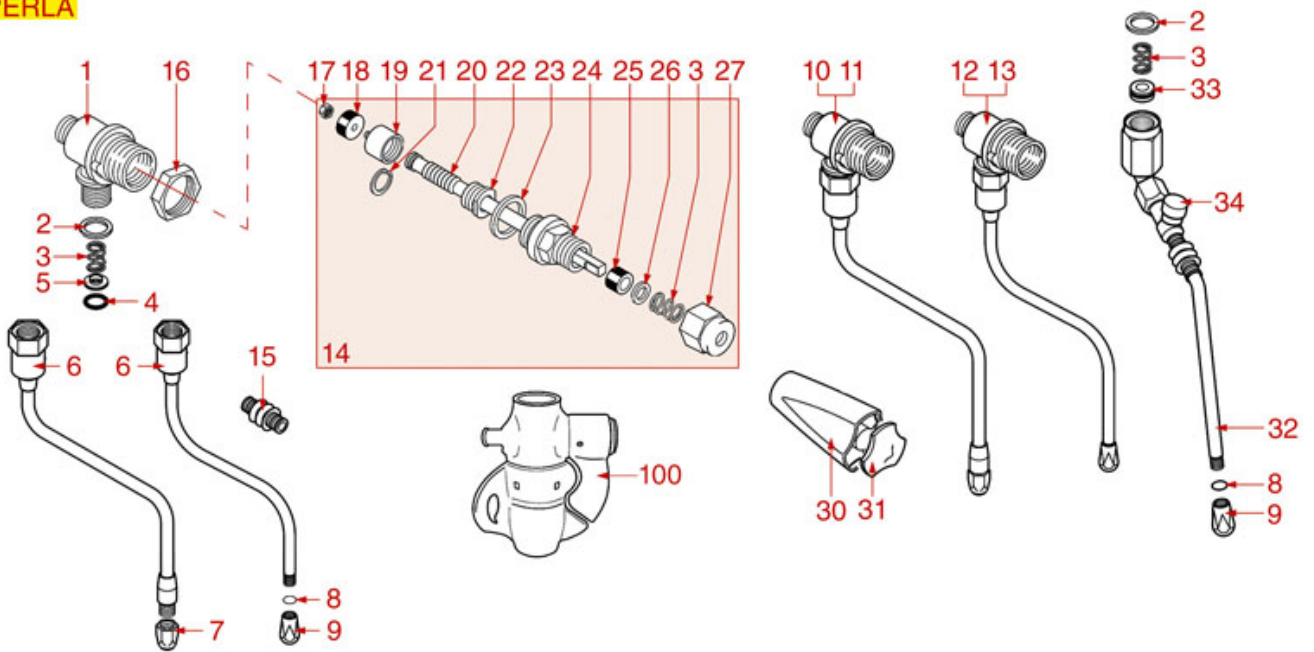

WATER/STEAM TAPS

PERLA

ASTORIA CMA

Position	LF code no.	Description
1	1348451	STEAM TAP BODY
2	1186182	TEFLON FLAT GASKET $\varnothing$ 21x17x2 mm
2	1186394	ASBESTOS FREE FLAT GASKET $\varnothing$ 22x17x2 mm
3	1250547	SPRING $\varnothing$ 11.5x16 mm
4	1186318	O-RING 03043 EPDM
5	1186334	WASHER
6	1449100	CHROME HEXAGONAL NUT
7	1449093	CHROME WATER SPRINKLER M10
8	1186550	O-RING M 0060-10 RED SILICONE
9	1449096	STAINLESS STEEL WATER SPRINKLER M8
10	1449098	CHROME PL.STEAM PIPE COMPLETE $\varnothing$ 8 mm
12	1449101	STAINLESS STEEL STEAM PIPE COMPL. $\varnothing$ 8 mm
13	1449105	STAINLESS STEEL STEAM PIPE COMPL. $\varnothing$ 8 mm
14	1348076	WATER/STEAM TAP PIN ROD
16	1348453	NUT M 26x1.5
17	1348025	BRASS NUT M3
18	1186316	EPDM FLAT GASKET $\varnothing$ 15x4x4 mm 60 SH
18	1186527	FLAT EPDM GASKET $\varnothing$ 15x4x4 mm 80 SH
19	1324056	TAP PISTON
21	1250223	STAINLESS STEEL CIRCLIP RA-6 UNI 7437
22	1186377	GASKET HOLDER
23	1186333	COPPER FLAT GASKET $\varnothing$ 26x20x2 mm
23	1186340	ASBESTOS FREE FLAT GASKET $\varnothing$ 26x20x2 mm
24	1349458	TAP FITTING
25	1186393	FLAT EPDM GASKET $\varnothing$ 12.5x8x9 mm
25	1786263	FLAT GASKET EPDM $\varnothing$ 12.5x8x9 mm
26	1186376	WASHER $\varnothing$ 12x8x1 mm
27	1348458	TAP NUT
30	1241094	WATER/STEAM TAP KNOB
31	1241095	CAP FOR KNOB
33	1186378	CONICAL TEFLON SEAL $\varnothing$ 14x7x6 mm
38	1449097	STAINLESS STEEL WATER SPRINKLER M10
39	1349111	FITTING $\varnothing$ 1/8"M 1/4"M
40	1186771	COPPER FLAT GASKET $\varnothing$ 8,5x5x1 mm
41	1160566	STAINLESS STEEL WATER FILTER $\varnothing$ 8 mm
42	1120700	2-WAY SOLENOID VALVE PARKER 230V 50/60Hz
43	1439021	CAP $\varnothing$ 1/4"F HEIGHT 14 mm NUT 16 mm
46	1186378	CONICAL TEFLON SEAL $\varnothing$ 14x7x6 mm
49	1349112	FITTING $\varnothing$ 1/4"M-3/8"M
50	1186619	COPPER FLAT GASKET $\varnothing$ 18x14x1.5 mm
51	1186717	O-RING 02031 VITON
100	1079030	KIT CAPPUCINATORE ASTORIA/CMA