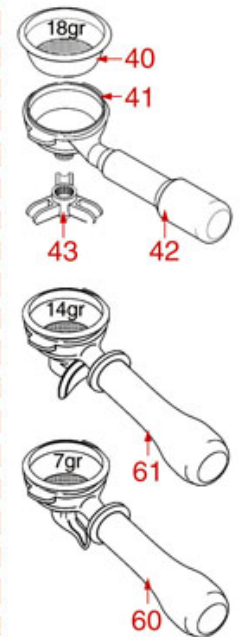

BREW GROUP STANDARD AND BUSHING

STANDARD

STANDARD ITALY

PASSANTE-BUSHING PASSANT-SCHLAUFE

ASTORIA CMA

Position	LF code no.	Description
1	1528501	S/STEEL CROSS SCREW M5x12 mm UNI 7689
2	1081006	SHOWER SCREEN ø 51.5 mm
2	1081007	SHOWER ø 51.5 mm
3	1086501	SHOWER HOLDER DIFFUSER
4	1186622	FILTER HOLDER GASKET ø 71x56x8 mm
4	1186678	FILTER HOLDER GASKET ø 72x56x8.5 mm
4	1786062	FILTER HOLDER GASKET ø 72x56x8 mm
5	1002501	FILTER HOLDER COUPLING
6	1186190	O-RING 04187 VITON
6	1186461	O-RING 0158 mm SILICONE
7	1184012	S/STEEL SCREW T.C.C.E.I. M5x10 UNI 5931
8	1186771	COPPER FLAT GASKET ø 8,5x5x1 mm
10	1186414	O-RING 0119 EPDM
11	1439003	CAP ø 18 mm FOR BREW GROUP
12	1186619	COPPER FLAT GASKET ø 18x14x1.5 mm
13	1349112	FITTING ø 1/4"M-3/8"M
14	1324049	SUCTION PIPE M8
15	1449024	SUCTION PIPE
16	1186451	COFFEE GROUP GASKET ø 88x40x2 mm
17	1186415	FLAT PTFE GASKET
18	1186611	O-RING 02025 RED SILICONE
18	1186612	O-RING 02025 VITON
19	1120330	3-WAY SOLENOID VALVE LUCIFER 240V 50Hz
19	1120335	3-WAY SOLENOID VALVE PARKER 230V 50/60Hz
20	1450551	DRAIN PIPE ø 1/8"x92 mm
21	1455034	S/S SCREW T.C.C.E.I M4x10 UNI 5931
22	1160566	STAINLESS STEEL WATER FILTER ø 8 mm
24	1160501	WATER FILTER ø 14x10x12 mm
25	1190003	RUBBER THICKNESS ø 70x57x1 mm EPDM
28	1160339	BLIND FILTER
29	1160053	2 CUPS FILTER 14 gr
30	1160052	1 CUP FILTER 7 gr
31	1250002	S/STEEL FILTER LOCKING SPRING ø 1.20 mm
31	1250101	FILTER BLOCKING SPRING ø 1,00 mm INOX
32	1165013	FILTER HOLDER ASSY CMA ASTORIA
33	1186774	BURN PREVENTING RING FOR HANDLE
34	1241206	BLACK FILTER HOLDER HANDLE M12
35	1241469	CHROME PLATED CAP FOR FILTER HOLDER KNOB
36	1022003	CHROME-PLATED SPOUT EXTENSION ø 3/8"
37	1022501	SINGLE SPOUT ø 3/8"
39	1022506	DOUBLE SPOUT ø 3/8"
40	1160345	2 CUPS FILTER 18 gr
41	1165006	FILTER HOLDER COFFEE MACHINES
42	1241501	FILTER HOLDER HANDLE M12
44	1186619	COPPER FLAT GASKET ø 18x14x1.5 mm
45	1349018	FITTING ø 3/8"M-1/4"M
46	1500004	NOZZLE M5x1 HOLE ø 0.8 mm
48	1192208	EXCHANGER BREW GROUP COMPLETE
49	3120034	FEMALE LARGE CONNECTOR
50	1241067	FILTER KNOB M12
51	1192209	EXCHANGER BREW GROUP
52	1439048	BOILER CAP ø 1/4"M
53	1500004	NOZZLE M5x1 HOLE ø 0.8 mm
54	1190051	PAPER SEAL ø 70x57x0.8 mm
55	1120334	3-WAY MECHANICAL COMPONENT LUCIFER
55	1120339	3-WAY MECHANICAL COMPONENT PARKER
56	1120332	COIL LUCIFER/PARKER 220/240V 9W 50Hz
56	1120336	COIL PARKER ZB09 9W 110/120V 50/60Hz
56	3120032	COIL PARKER ZB09 9W 220/240V 50/60Hz
57	1187002	COFFEE GROUP GASKET ø 88x40x2 mm
57	1786058	COFFEE GROUP GASKET ø 88x40x2 mm
58	1160529	2-CUP FILTER 14 GRAMS
59	1160050	1 CUP FILTER 6 gr