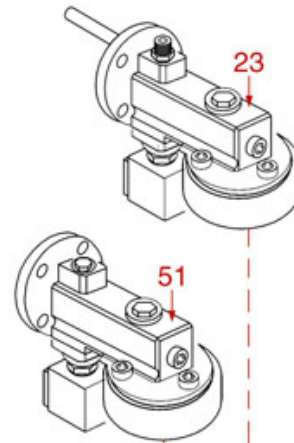

BREW GROUP STANDARD AND BUSHING

STANDARD

STANDARD ITALY

PASSANTE-BUSHING PASSANT-SCHLAUFE

ASTORIA CMA

Position	LF code no.	Description
1	1528501	S/STEEL CROSS SCREW M5x12 mm UNI 7689
2	1081006	SHOWER SCREEN ø 51.5 mm
2	1081007	SHOWER ø 51.5 mm
3	1086501	SHOWER HOLDER DIFFUSER
4	1186622	FILTER HOLDER GASKET ø 71x56x8 mm
4	1186678	FILTER HOLDER GASKET ø 72x56x8.5 mm
4	1786062	FILTER HOLDER GASKET ø 72x56x8 mm
5	1002501	FILTER HOLDER COUPLING
6	1186190	O-RING 04187 VITON
6	1186461	O-RING 0158 mm SILICONE
7	1184012	S/STEEL SCREW T.C.C.E.I. M5x10 UNI 5931
8	1186771	COPPER FLAT GASKET ø 8,5x5x1 mm
10	1186414	O-RING 0119 EPDM
11	1439003	CAP ø 18 mm FOR BREW GROUP
12	1186619	COPPER FLAT GASKET ø 18x14x1.5 mm
13	1349112	FITTING ø 1/4"M-3/8"M
14	1324049	SUCTION PIPE M8
15	1449024	SUCTION PIPE
16	1186451	COFFEE GROUP GASKET ø 88x40x2 mm
17	1186415	FLAT PTFE GASKET
18	1186611	O-RING 02025 RED SILICONE
18	1186612	O-RING 02025 VITON
19	1120330	3-WAY SOLENOID VALVE LUCIFER 240V 50Hz
19	1120335	3-WAY SOLENOID VALVE PARKER 230V 50/60Hz
20	1450551	DRAIN PIPE ø 1/8"x92 mm
21	1455034	S/S SCREW T.C.C.E.I M4x10 UNI 5931
22	1160566	STAINLESS STEEL WATER FILTER ø 8 mm
24	1160501	WATER FILTER ø 14x10x12 mm
25	1190003	RUBBER THICKNESS ø 70x57x1 mm EPDM
28	1160339	BLIND FILTER
29	1160053	2 CUPS FILTER 14 gr
30	1160052	1 CUP FILTER 7 gr
31	1250002	S/STEEL FILTER LOCKING SPRING ø 1.20 mm
31	1250101	FILTER BLOCKING SPRING ø 1,00 mm INOX
32	1165013	FILTER HOLDER ASSY CMA ASTORIA
33	1186774	BURN PREVENTING RING FOR HANDLE
34	1241206	BLACK FILTER HOLDER HANDLE M12
35	1241469	CHROME PLATED CAP FOR FILTER HOLDER KNOB
36	1022003	CHROME-PLATED SPOUT EXTENSION ø 3/8"
37	1022501	SINGLE SPOUT ø 3/8"
39	1022506	DOUBLE SPOUT ø 3/8"
40	1160345	2 CUPS FILTER 18 gr
41	1165006	FILTER HOLDER COFFEE MACHINES
42	1241501	FILTER HOLDER HANDLE M12
44	1186619	COPPER FLAT GASKET ø 18x14x1.5 mm
45	1349018	FITTING ø 3/8"M-1/4"M
46	1500004	NOZZLE M5x1 HOLE ø 0.8 mm
48	1192208	EXCHANGER BREW GROUP COMPLETE
49	3120034	FEMALE LARGE CONNECTOR
50	1241067	FILTER KNOB M12
51	1192209	EXCHANGER BREW GROUP
52	1439048	BOILER CAP ø 1/4"M
53	1500004	NOZZLE M5x1 HOLE ø 0.8 mm
54	1190051	PAPER SEAL ø 70x57x0.8 mm
55	1120334	3-WAY MECHANICAL COMPONENT LUCIFER
55	1120339	3-WAY MECHANICAL COMPONENT PARKER
56	1120332	COIL LUCIFER/PARKER 220/240V 9W 50Hz
56	1120336	COIL PARKER ZB09 9W 110/120V 50/60Hz
56	3120032	COIL PARKER ZB09 9W 220/240V 50/60Hz
57	1187002	COFFEE GROUP GASKET ø 88x40x2 mm
57	1786058	COFFEE GROUP GASKET ø 88x40x2 mm
58	1160529	2-CUP FILTER 14 GRAMS
59	1160050	1 CUP FILTER 6 gr