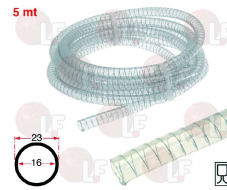

1449672 DRAIN PIPE ELISPIR $\varnothing$ 16x23 mm - 5 m alimentary