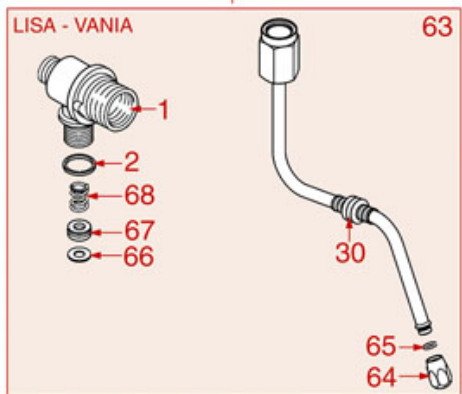

ASTORIA CMA

WATER/STEAM TAPS

ADRIA
ARGENTA
DENISE
DORA
LISA
PRATIC
VANIA

AS1001

Positions without LF code no.: upon request

ASTORIA CMA

Position	LF code no.	Description
1	1348451	STEAM TAP BODY
2	1186182	TEFLON FLAT GASKET $\varnothing$ 21x17x2 mm
2	1186394	ASBESTOS FREE FLAT GASKET $\varnothing$ 22x17x2 mm
3	1250547	SPRING $\varnothing$ 11.5x16 mm
4	1186318	O-RING 03043 EPDM
5	1186334	WASHER
6	1186771	COPPER FLAT GASKET $\varnothing$ 8,5x5x1 mm
7	1449093	CHROME WATER SPRINKLER M10
8	1186550	O-RING M 0060-10 RED SILICONE
9	1449096	STAINLESS STEEL WATER SPRINKLER M8
10	1449098	CHROME PL.STEAM PIPE COMPLETE $\varnothing$ 8 mm
11	1449106	CHROME PL.STEAM PIPE COMPLETE $\varnothing$ 8 mm
12	1449101	STAINLESS STEEL STEAM PIPE COMPL. $\varnothing$ 8 mm
13	1449102	STAINLESS STEEL STEAM PIPE COMPL. $\varnothing$ 8 mm
14	1449105	STAINLESS STEEL STEAM PIPE COMPL. $\varnothing$ 8 mm
15	1449172	BURN PREVENTING HANDGRIP FOR PIPE $\varnothing$ 8 m
16	1348453	NUT M 26x1.5
17	1348025	BRASS NUT M3
18	1186316	EPDM FLAT GASKET $\varnothing$ 15x4x4 mm 60 SH
18	1186527	FLAT EPDM GASKET $\varnothing$ 15x4x4 mm 80 SH
19	1324056	TAP PISTON
20	1324077	TAP SPINDLE
21	1250223	STAINLESS STEEL CIRCLIP RA-6 UNI 7437
22	1186377	GASKET HOLDER
23	1186333	COPPER FLAT GASKET $\varnothing$ 26x20x2 mm
23	1186340	ASBESTOS FREE FLAT GASKET $\varnothing$ 26x20x2 mm
24	1349458	TAP FITTING
25	1186393	FLAT EPDM GASKET $\varnothing$ 12.5x8x9 mm
25	1786263	FLAT GASKET EPDM $\varnothing$ 12.5x8x9 mm
26	1186376	WASHER $\varnothing$ 12x8x1 mm
27	1348458	TAP NUT
28	1348452	WATER/STEAM TAP PIN ROD
29	1449100	CHROME HEXAGONAL NUT
36	1241452	STEAM TAP KNOB
38	1449116	WATER PIPE NOZZLE M9 $\varnothing$ 18 mm
39	1449099	WATER PIPE NOZZLE M10
41	1449095	CHROME COMPLETE WATER PIPE $\varnothing$ 8 mm
44	1349083	MIXER FITTING
45	1349136	FITTING $\varnothing$ 1/8"M-1/4"F
46	1120700	2-WAY SOLENOID VALVE PARKER 230V 50/60Hz
47	1160566	STAINLESS STEEL WATER FILTER $\varnothing$ 8 mm
49	1349111	FITTING $\varnothing$ 1/8"M 1/4"M
50	1349081	L-FITTING $\varnothing$ 1/4"M 1/4"M
54	1349102	FITTING $\varnothing$ 1/4"M-1/4"M
57	1241468	WATER TAP HANDLE
58	1241466	STEAM TAP KNOB
59	1241467	WATER TAP KNOB
60	1241451	STEAM TAP KNOB
61	1241453	WATER TAP KNOB
67	1186378	CONICAL TEFLON SEAL $\varnothing$ 14x7x6 mm
68	1250547	SPRING $\varnothing$ 11.5x16 mm
69	1449820	CHROME PLATED STEAM PIPE COMPLETE
69	1449821	CHROME PLATED STEAM PIPE COMPLETE
70	1449205	CHROME PLATED STEAM PIPE COMPLETE
71	1449204	ST.STEEL COMPLETE STEAM PIPE $\varnothing$ 8 mm
72	1449203	COMPLETE STAINLESS STEEL STEAM PIPE
100	1079030	KIT CAPPUCINATORE ASTORIA/CMA