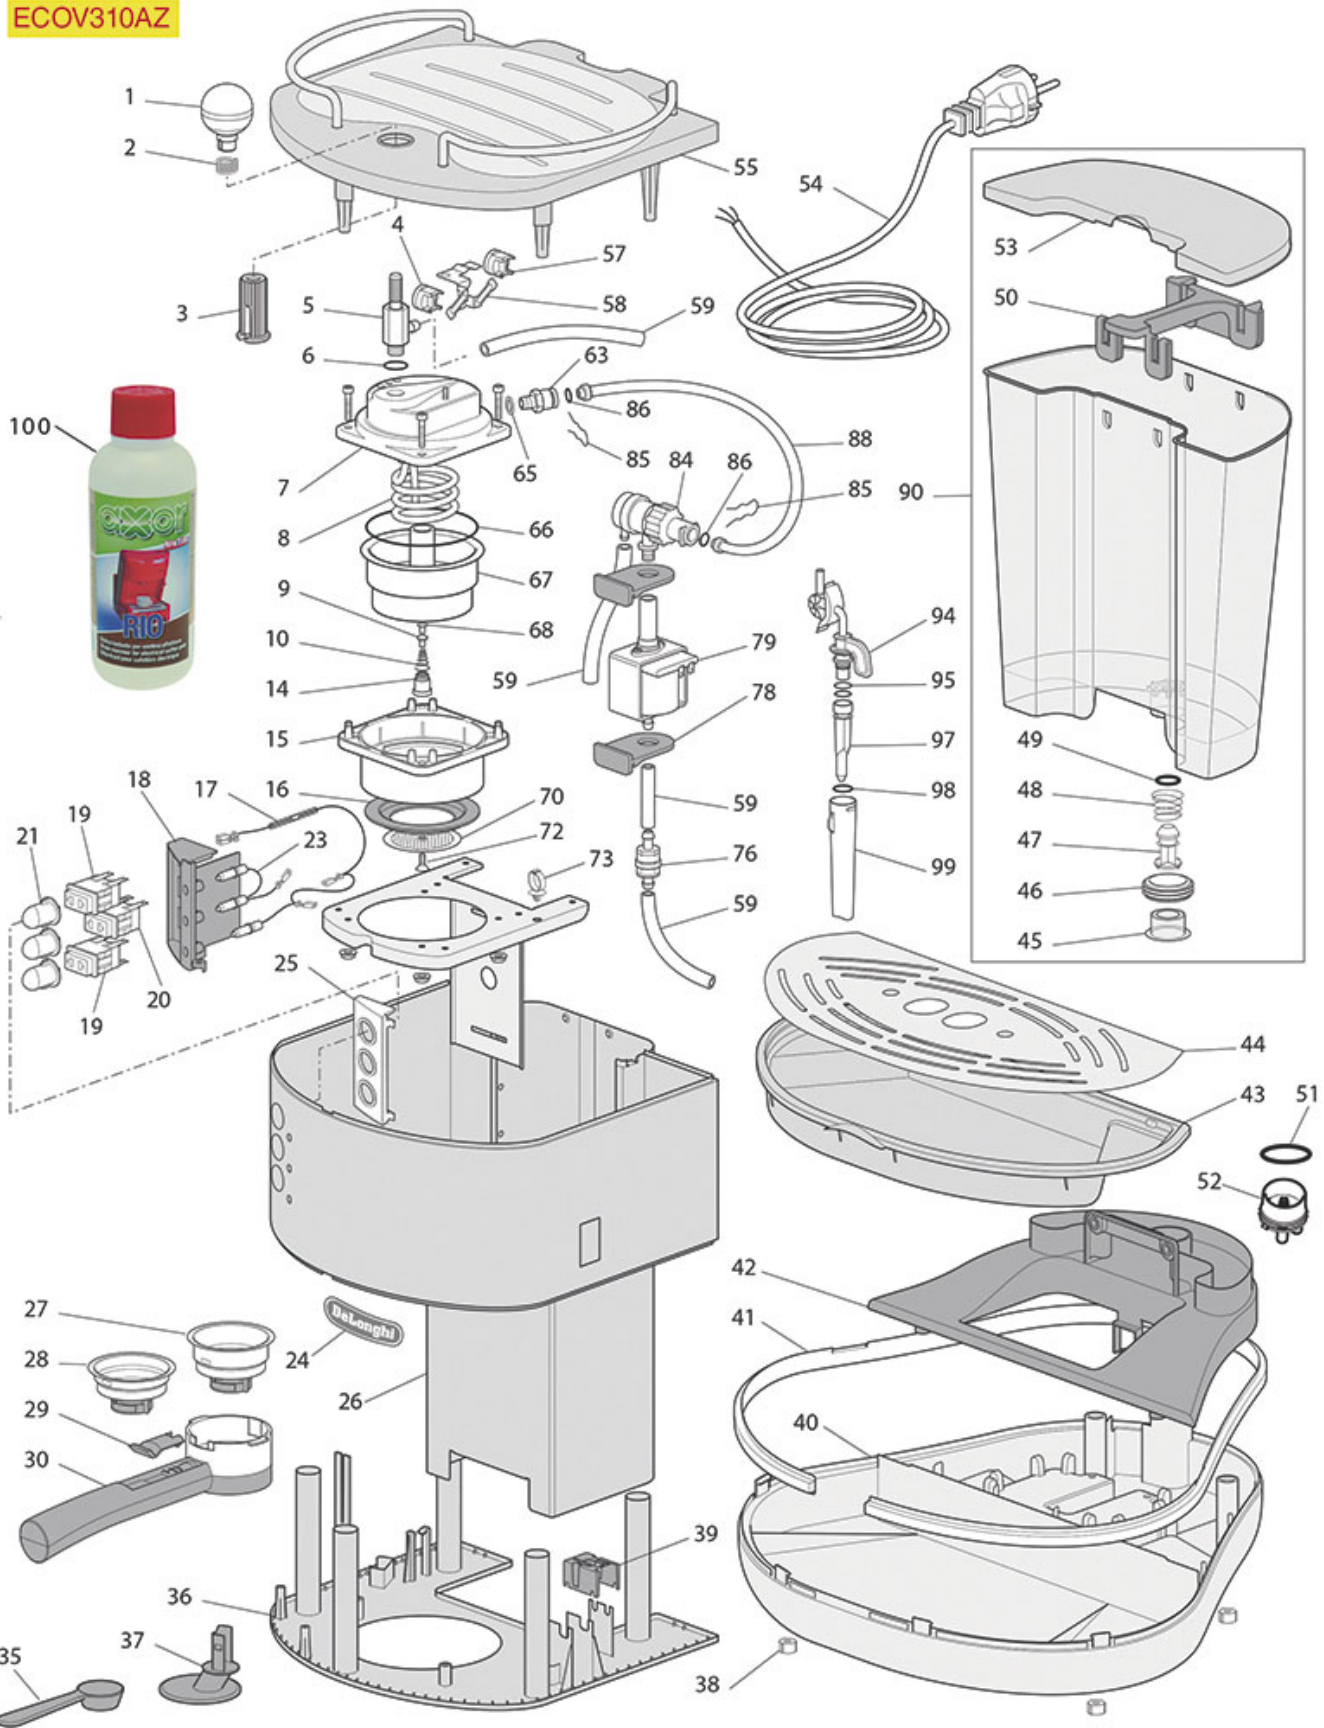

ECO310AZ

DELONGHI

Position	LF code no.	Description
4	1443075	CONTACT THERMOSTAT 105°C 16A 250V
6	1786049	RED SILICONE O-RING 0112
8	1755274	HEATING ELEMENT 1000W 225V
10	1250346	CONICAL SPRING $\varnothing$ 8.7/6x12.3 mm
16	1486011	BOILER GASKET $\varnothing$ 74x36x11 mm
19	1319599	BLACK BIPOLAR SWITCH 16A 250V
20	1319597	MONOPOLAR SWITCH 16A 250V
21	1319596	SWITCH BUTTON
27	1160079	2 CUPS FILTER CREMADISK
28	1160078	1 CUP FILTER CREMADISK
29	1165122	BLOCK LEVER FOR FILTER
30	1165121	COMPLETE FILTER HOLDER 2 CUPS DELONGHI
35	1069006	PLASTIC DOSER SPOON
45	1080238	BUSHING FOR TANK
46	1486014	SHAPED GASKET RUBBER $\varnothing$ 24x17x10 mm
47	1525003	DELIVERY VALVE FOR WATER CONTAINER
48	1250345	CONICAL SPRING $\varnothing$ 12.5/10.5x16 mm
49	1786266	O-RING 0202 RED SILICONE
51	1786269	ORM GASKET 0248-18 BLACK SILICONE
57	1443068	CONTACT THERMOSTAT 125°C
59	1449223	SILICONE PIPE $\varnothing$ 4x8 SHORE 70 - 270 mm
66	1786268	O-RING 04312 RED SILICONE
68	1786282	GASKET MUSHROOM-SHAPED SILICONE
70	1081094	SHOWER SCREEN $\varnothing$ 42.3 mm AISI430
72	1528623	GRINDING BURRS SCREW M4x6 mm
76	1160001	INLET PASS-THROUGH FILER
78	1331042	ELBOW VIBRATION ISOLATOR
79	1122737	VIBRATORY PUMP EP5 48W 230V 50Hz
84	1331045	SAFETY VALVE FOR VIBRATORY PUMP
85	1250342	QUICK CONNECTION SPRING FOR PIPE $\varnothing$ 4 mm
86	1786264	ORM GASKET 0038-20 BLACK SILICONE
90	1080236	WATER CONTAINER
95	1186717	O-RING 02031 VITON
97	1549033	STEAM SPRINKLER
98	1186864	O-RING 0106 RED SILICONE
99	1549032	BURN PREVENTING RUBBERPIECE
100	3092250	SCALE REMOVER AXOR RIO 250 ml