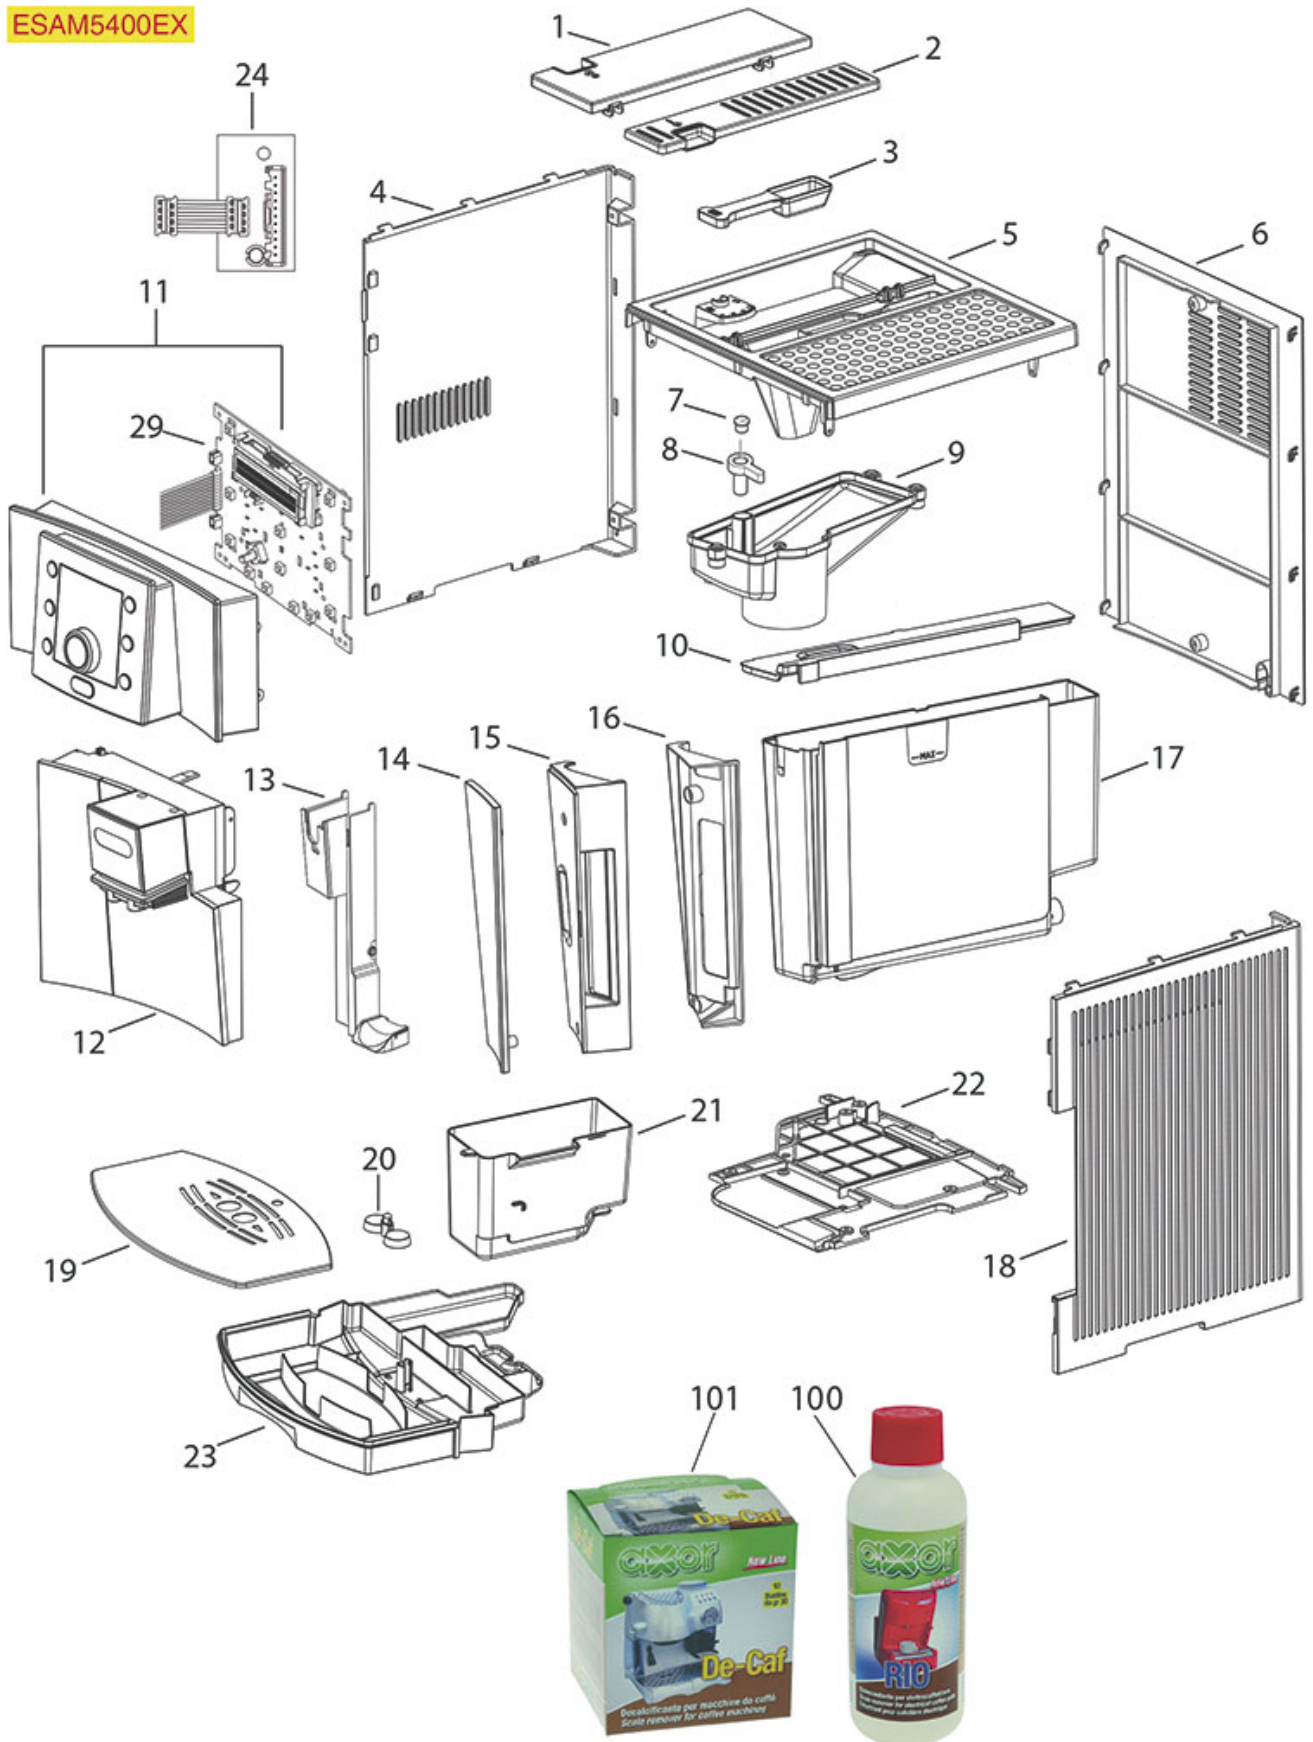

ESAM5400EX

DELONGHI

Position	LF code no.	Description
23	1015051	BLACK DRIP TRAY
100	3092250	SCALE REMOVER AXOR RIO 250 ml
101	3092251	SCALE REMOVER AXOR DE-CAF 10 BAGS