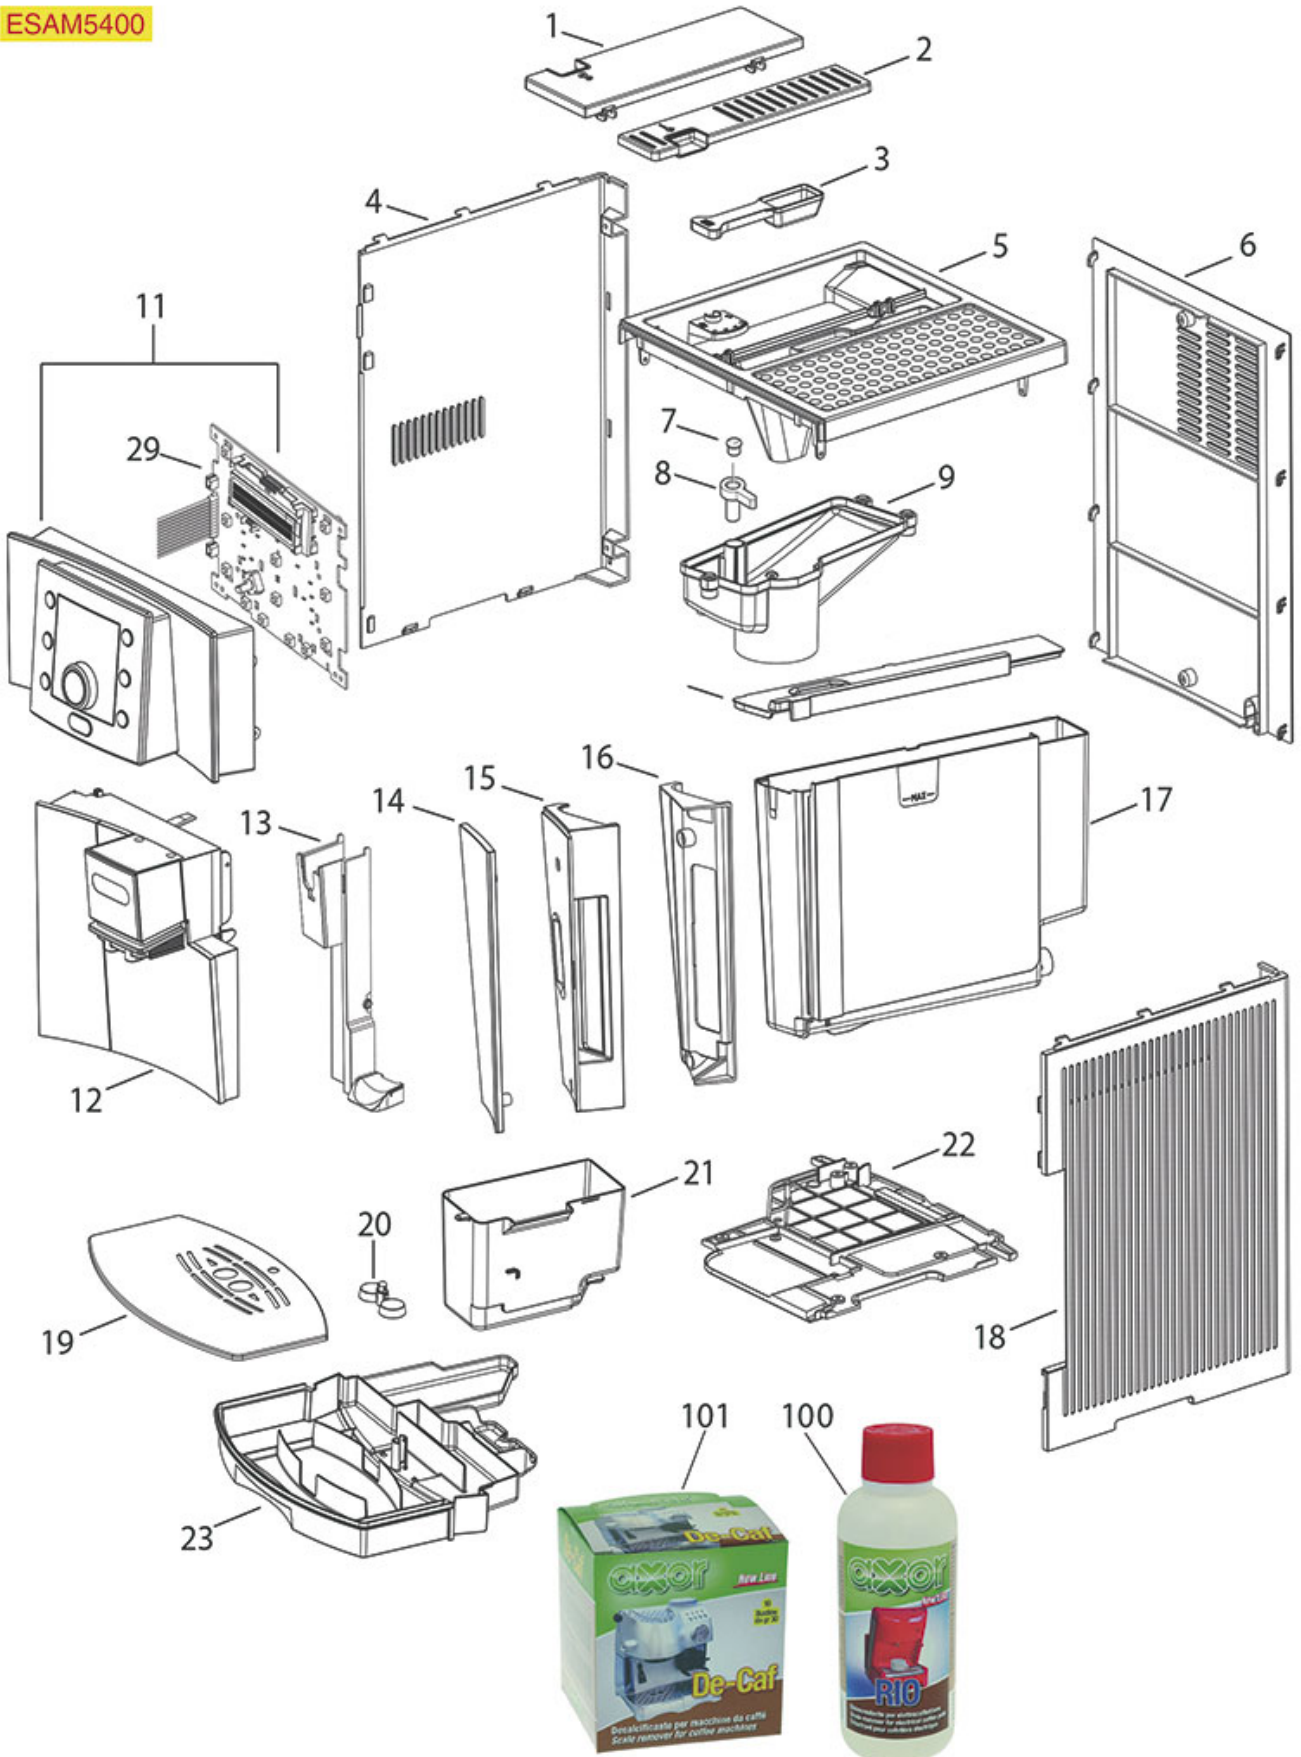

ESAM5400

DELONGHI

Position	LF code no.	Description
23	1015051	BLACK DRIP TRAY
100	3092250	SCALE REMOVER AXOR RIO 250 ml
101	3092251	SCALE REMOVER AXOR DE-CAF 10 BAGS

DELONGHI

Position	LF code no.	Description
30	1081093	SHOWER SCREEN \varnothing 40 mm
31	1486015	ORM GASKET 0350-41 RED SILICONE
32	1192161	COFFEE GROUP
41	1397057	NTC PROBE
42	1486013	O-RING 02025 BLACK SILICONE
43	1192165	DELIVERY VALVE SUPPORT
44	1786282	GASKET MUSHROOM-SHAPED SILICONE
45	1250340	CONICAL SPRING \varnothing 7.5/5x25 mm
47	1081092	SHOWER SCREEN \varnothing 43 mm
48	1048072	BOILER 600W 230V
53	1240377	MOTOR 230V GROUP MOVEMENT
54	1250342	QUICK CONNECTION SPRING FOR PIPE \varnothing 4 mm
55	1786264	ORM GASKET 0038-20 BLACK SILICONE
57	1331044	SAFETY VALVE FOR VIBRATORY PUMP
58	1331046	THERMAL PROTECTOR 120°C
59	1122737	VIBRATORY PUMP EP5 48W 230V 50Hz
60	1331042	ELBOW VIBRATION ISOLATOR
96	1528140	CROSS HEAD SCREW \varnothing 3.5x12 mm
97	1192164	CREAM FROTHER VALVE CAP
98	1192162	CREAM FROTHER VALVE
99	1250347	CONICAL SPRING \varnothing 7/4.3x11.4 mm