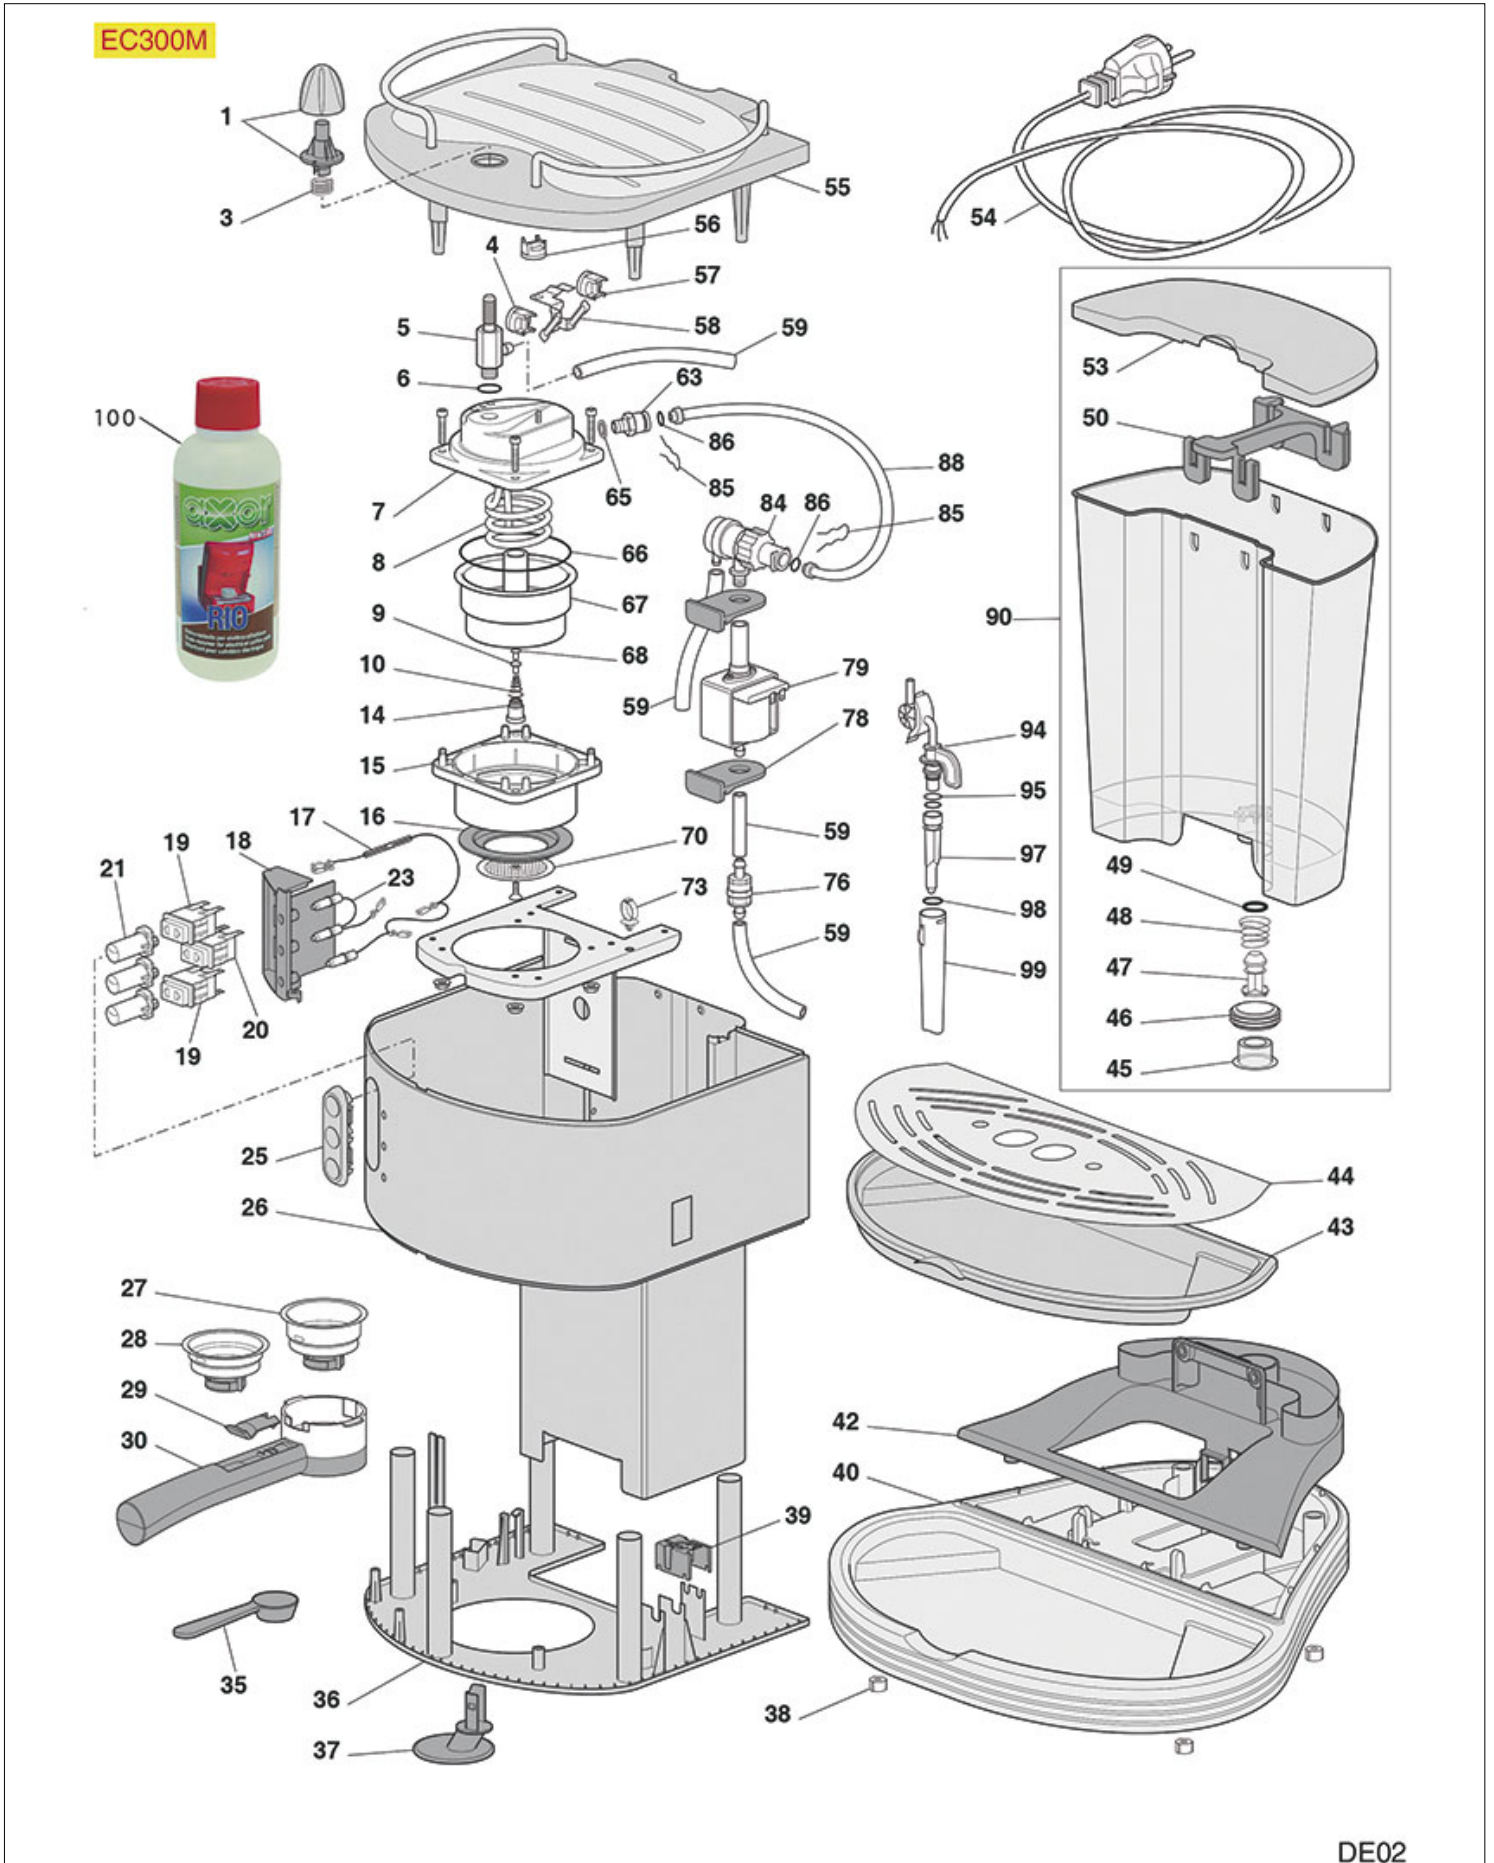

*Suitable **universal spare parts** may not be included*

EC155

DELONGHI

Position	LF code no.	Description
1	1241181	STEAM TAP KNOB
6	1443075	CONTACT THERMOSTAT 105°C 16A 250V
7	1548009	STEAM TAP
8	1786049	RED SILICONE O-RING 0112
13	1080237	WATER CONTAINER
14	1786282	GASKET MUSHROOM-SHAPED SILICONE
15	1250346	CONICAL SPRING \varnothing 8.7/6x12.3 mm
16	1486016	ORM GASKET 0060-36 BLACK SILICONE
17	1250345	CONICAL SPRING \varnothing 12.5/10.5x16 mm
18	1525003	DELIVERY VALVE FOR WATER CONTAINER
19	1486014	SHAPED GASKET RUBBER \varnothing 24x17x10 mm
20	1080238	BUSHING FOR TANK
23	1160079	2 CUPS FILTER CREMADISK
24	1160078	1 CUP FILTER CREMADISK
25	1165120	FILTER LOCKING LEVER
26	1165121	COMPLETE FILTER HOLDER 2 CUPS DELONGHI
27	1069006	PLASTIC DOSER SPOON
28	1057036	SELECTOR SWITCH 0-3 POSITIONS 10A 250V
53	1081094	SHOWER SCREEN \varnothing 42.3 mm AISI430
54	1486011	BOILER GASKET \varnothing 74x36x11 mm
59	1786268	O-RING 04312 RED SILICONE
60	1755274	HEATING ELEMENT 1000W 225V
65	1786264	ORM GASKET 0038-20 BLACK SILICONE
68	1443068	CONTACT THERMOSTAT 125°C
74	1449223	SILICONE PIPE \varnothing 4x8 SHORE 70 - 270 mm
75	1250342	QUICK CONNECTION SPRING FOR PIPE \varnothing 4 mm
79	1331045	SAFETY VALVE FOR VIBRATORY PUMP
80	1449224	TEFLON PIPE \varnothing 2x4 mm - 230 mm
84	1122737	VIBRATORY PUMP EP5 48W 230V 50Hz
85	1331042	ELBOW VIBRATION ISOLATOR
87	1160001	INLET PASS-THROUGH FILER
100	3092250	SCALE REMOVER AXOR RIO 250 ml