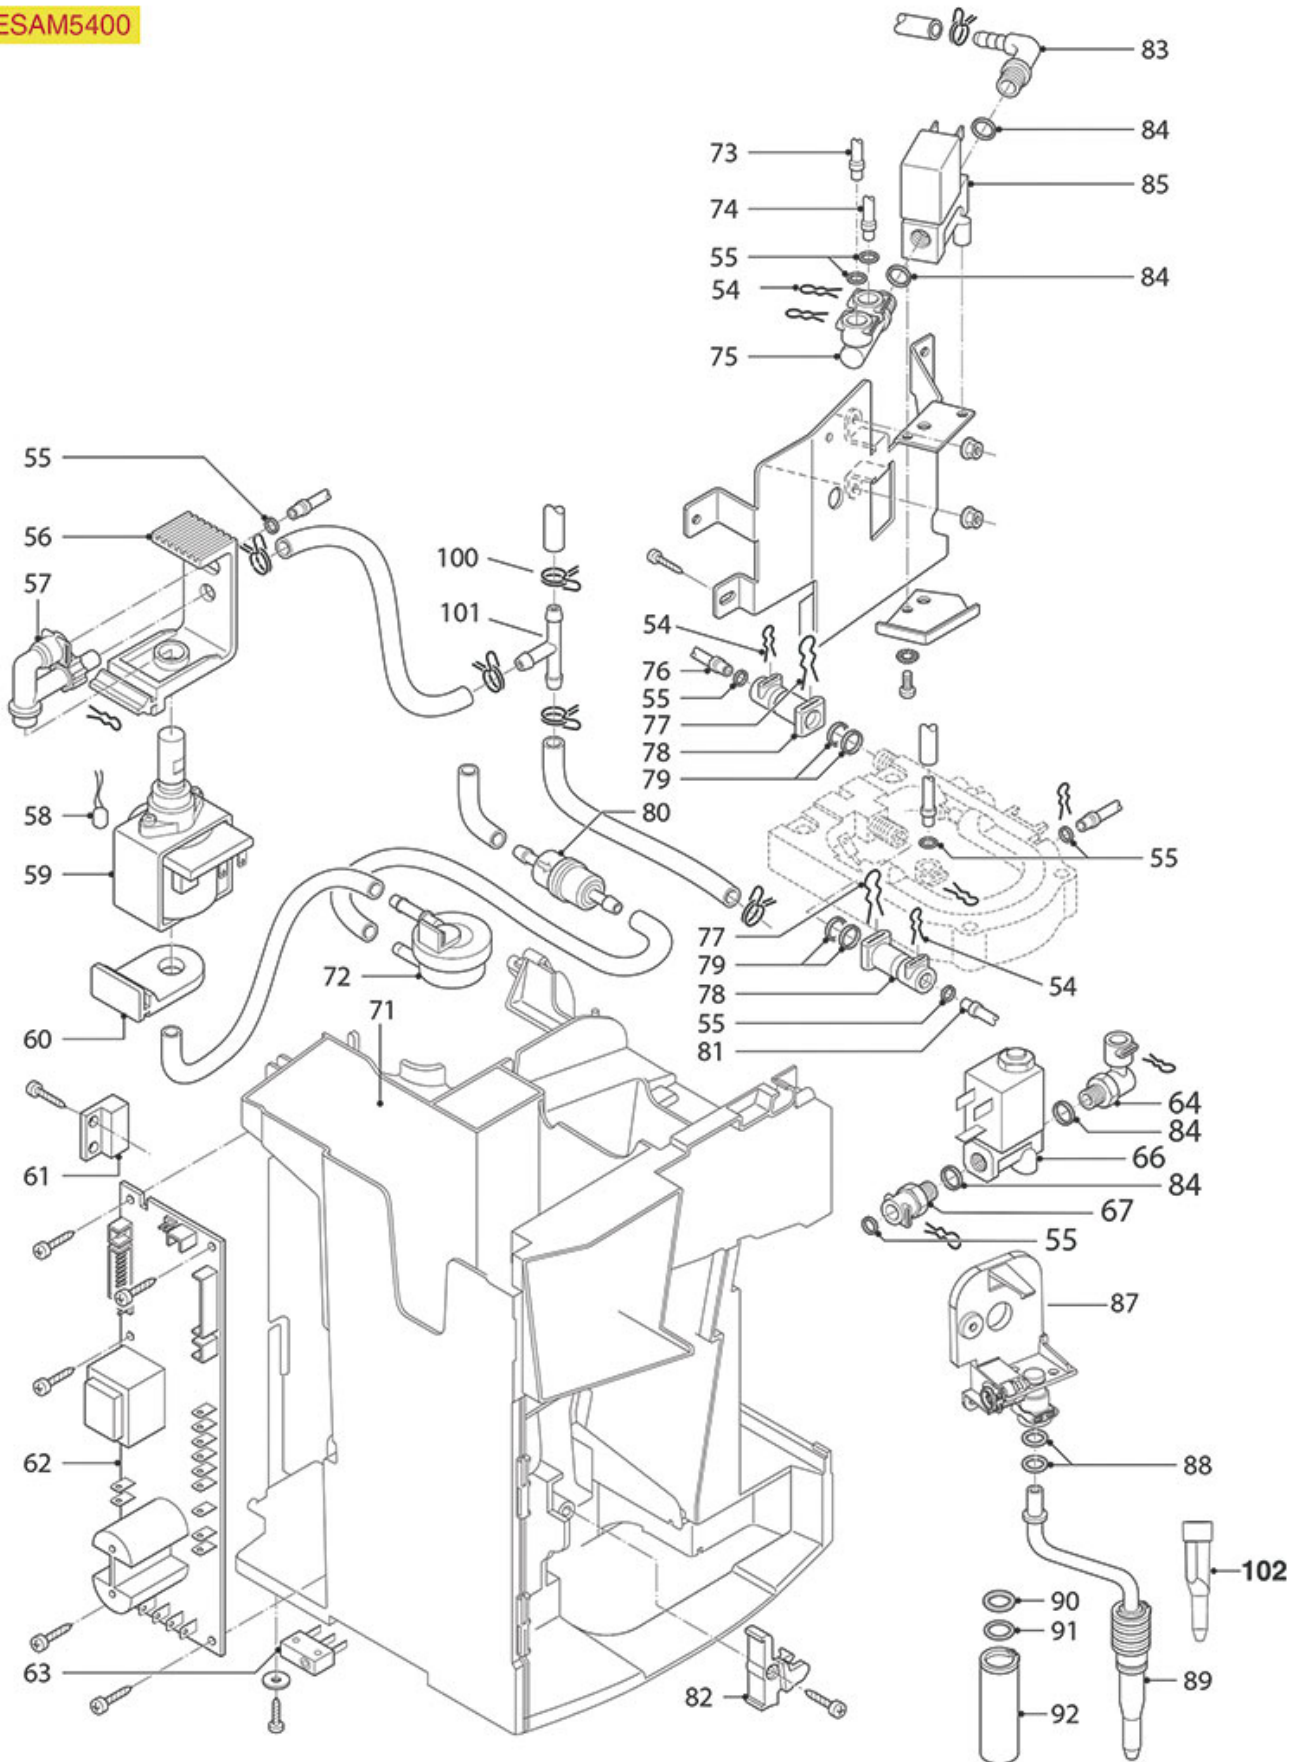

ESAM5400

DELONGHI

Position	LF code no.	Description
23	1015051	BLACK DRIP TRAY
100	3092250	SCALE REMOVER AXOR RIO 250 ml
101	3092251	SCALE REMOVER AXOR DE-CAF 10 BAGS

DELONGHI

Position	LF code no.	Description
30	1081093	SHOWER SCREEN \varnothing 40 mm
31	1486015	ORM GASKET 0350-41 RED SILICONE
32	1192161	COFFEE GROUP
41	1397057	NTC PROBE
42	1486013	O-RING 02025 BLACK SILICONE
43	1192165	DELIVERY VALVE SUPPORT
44	1786282	GASKET MUSHROOM-SHAPED SILICONE
45	1250340	CONICAL SPRING \varnothing 7.5/5x25 mm
47	1081092	SHOWER SCREEN \varnothing 43 mm
48	1048072	BOILER 600W 230V
53	1240377	MOTOR 230V GROUP MOVEMENT
54	1250342	QUICK CONNECTION SPRING FOR PIPE \varnothing 4 mm
55	1786264	ORM GASKET 0038-20 BLACK SILICONE
57	1331044	SAFETY VALVE FOR VIBRATORY PUMP
58	1331046	THERMAL PROTECTOR 120°C
59	1122737	VIBRATORY PUMP EP5 48W 230V 50Hz
60	1331042	ELBOW VIBRATION ISOLATOR
96	1528140	CROSS HEAD SCREW \varnothing 3.5x12 mm
97	1192164	CREAM FROTHER VALVE CAP
98	1192162	CREAM FROTHER VALVE
99	1250347	CONICAL SPRING \varnothing 7/4.3x11.4 mm

ESAM5400

DELONGHI

Position	LF code no.	Description
54	1250342	QUICK CONNECTION SPRING FOR PIPE ø 4 mm
55	1786264	ORM GASKET 0038-20 BLACK SILICONE
57	1331044	SAFETY VALVE FOR VIBRATORY PUMP
58	1331046	THERMAL PROTECTOR 120°C
59	1122737	VIBRATORY PUMP EP5 48W 230V 50Hz
60	1331042	ELBOW VIBRATION ISOLATOR
66	1120254	SOLENOID VALVE CEME 2 WAYS ø 1/8"F 230V
72	1455063	VOLUMETRIC FLOWMETER 974-9541-A NSF
77	1250343	QUICK CONNECTION SPRING FOR COMPONENTS
80	1160001	INLET PASS-THROUGH FILER
84	1186864	O-RING 0106 RED SILICONE
85	1120254	SOLENOID VALVE CEME 2 WAYS ø 1/8"F 230V
88	1186867	ORM GASKET 0060-20 RED SILICONE
90	1186864	O-RING 0106 RED SILICONE
91	1186717	O-RING 02031 VITON
100	3449402	DOUBLE-WIRE CLAMP 7.8-8.3 - 100 PCS
101	1315015	"T" SHAPED FILTER HOLDER ø 5 mm