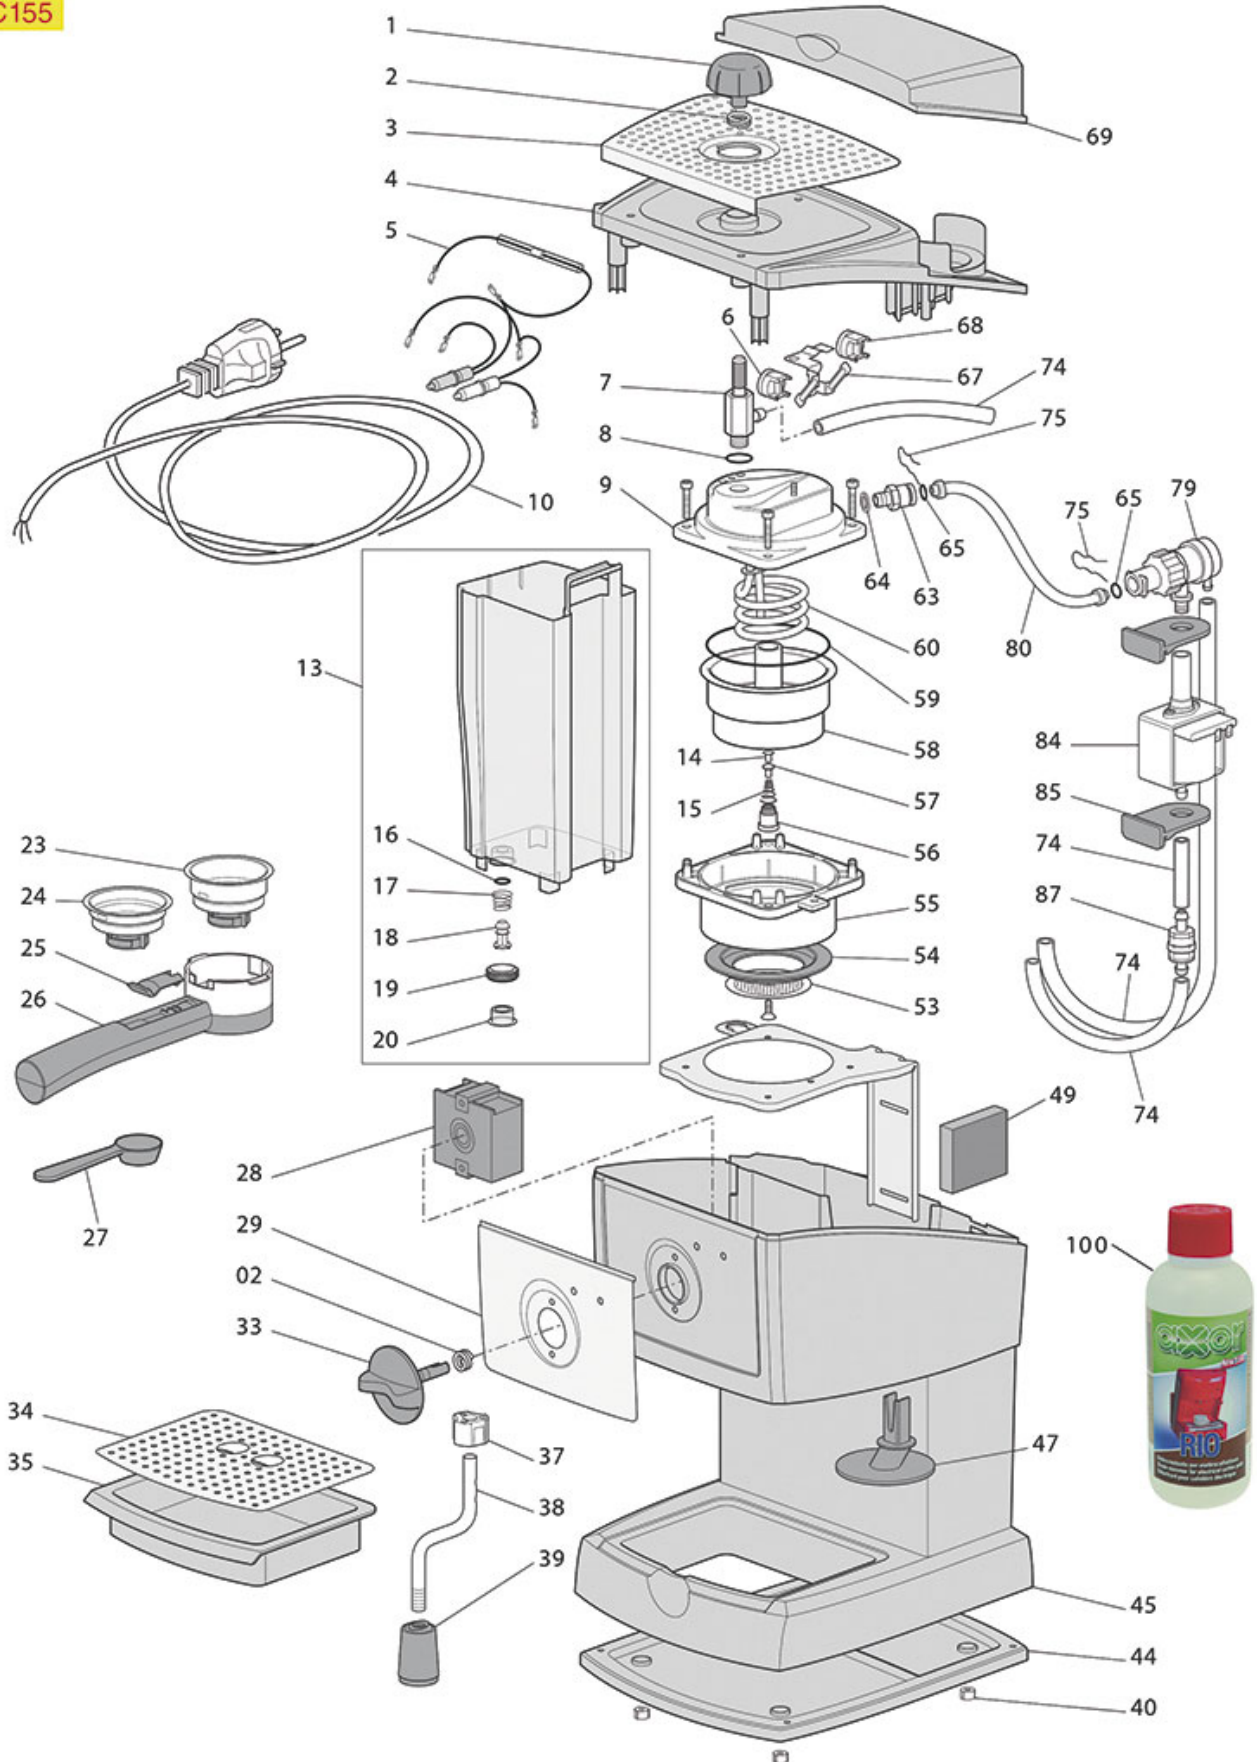

*Suitable **universal spare parts** may not be included*

EC155

DELONGHI

Position	LF code no.	Description
1	1241181	STEAM TAP KNOB
6	1443075	CONTACT THERMOSTAT 105°C 16A 250V
7	1548009	STEAM TAP
8	1786049	RED SILICONE O-RING 0112
13	1080237	WATER CONTAINER
14	1786282	GASKET MUSHROOM-SHAPED SILICONE
15	1250346	CONICAL SPRING \varnothing 8.7/6x12.3 mm
16	1486016	ORM GASKET 0060-36 BLACK SILICONE
17	1250345	CONICAL SPRING \varnothing 12.5/10.5x16 mm
18	1525003	DELIVERY VALVE FOR WATER CONTAINER
19	1486014	SHAPED GASKET RUBBER \varnothing 24x17x10 mm
20	1080238	BUSHING FOR TANK
23	1160079	2 CUPS FILTER CREMADISK
24	1160078	1 CUP FILTER CREMADISK
25	1165120	FILTER LOCKING LEVER
26	1165121	COMPLETE FILTER HOLDER 2 CUPS DELONGHI
27	1069006	PLASTIC DOSER SPOON
28	1057036	SELECTOR SWITCH 0-3 POSITIONS 10A 250V
53	1081094	SHOWER SCREEN \varnothing 42.3 mm AISI430
54	1486011	BOILER GASKET \varnothing 74x36x11 mm
59	1786268	O-RING 04312 RED SILICONE
60	1755274	HEATING ELEMENT 1000W 225V
65	1786264	ORM GASKET 0038-20 BLACK SILICONE
68	1443068	CONTACT THERMOSTAT 125°C
74	1449223	SILICONE PIPE \varnothing 4x8 SHORE 70 - 270 mm
75	1250342	QUICK CONNECTION SPRING FOR PIPE \varnothing 4 mm
79	1331045	SAFETY VALVE FOR VIBRATORY PUMP
80	1449224	TEFLON PIPE \varnothing 2x4 mm - 230 mm
84	1122737	VIBRATORY PUMP EP5 48W 230V 50Hz
85	1331042	ELBOW VIBRATION ISOLATOR
87	1160001	INLET PASS-THROUGH FILER
100	3092250	SCALE REMOVER AXOR RIO 250 ml