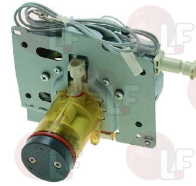

ESAM5400EX

DELONGHI

Position	LF code no.	Description
54	1250342	QUICK CONNECTION SPRING FOR PIPE \varnothing 4 mm
55	1786264	ORM GASKET 0038-20 BLACK SILICONE
58	1331047	THERMAL PROTECTOR 120°C
59	1122737	VIBRATORY PUMP EP5 48W 230V 50Hz
60	1331042	ELBOW VIBRATION ISOLATOR
66	1120254	SOLENOID VALVE CEME 2 WAYS \varnothing 1/8"F 230V
72	1455063	VOLUMETRIC FLOWMETER 974-9541-A NSF
74	1048071	BOILER 1400W 230V
77	1250344	QUICK CONNECTION SPRING FOR COMPONENTS
80	1160001	INLET PASS-THROUGH FILER
84	1186901	O-RING 02031 - RED SILICON
85	1120254	SOLENOID VALVE CEME 2 WAYS \varnothing 1/8"F 230V
88	1186867	ORM GASKET 0060-20 RED SILICONE
90	1186864	O-RING 0106 RED SILICONE
91	1186717	O-RING 02031 VITON
100	1786265	ORM GASKET 0045-20 BLACK SILICONE
101	1250344	QUICK CONNECTION SPRING FOR COMPONENTS
105	1397058	NTC PROBE

Suitable for:

DE'LONGHI

Suitable for:

Boilers

1048071 BOILER 1400W 230V
for Coffee machine (DE'LONGHI) ECAM23.210.W
ECAM26.455.C - ESAM5400EX

DE'LONGHI 5513214291

1048072 BOILER 600W 230V
for Coffee machine (DE'LONGHI) ESAM5400