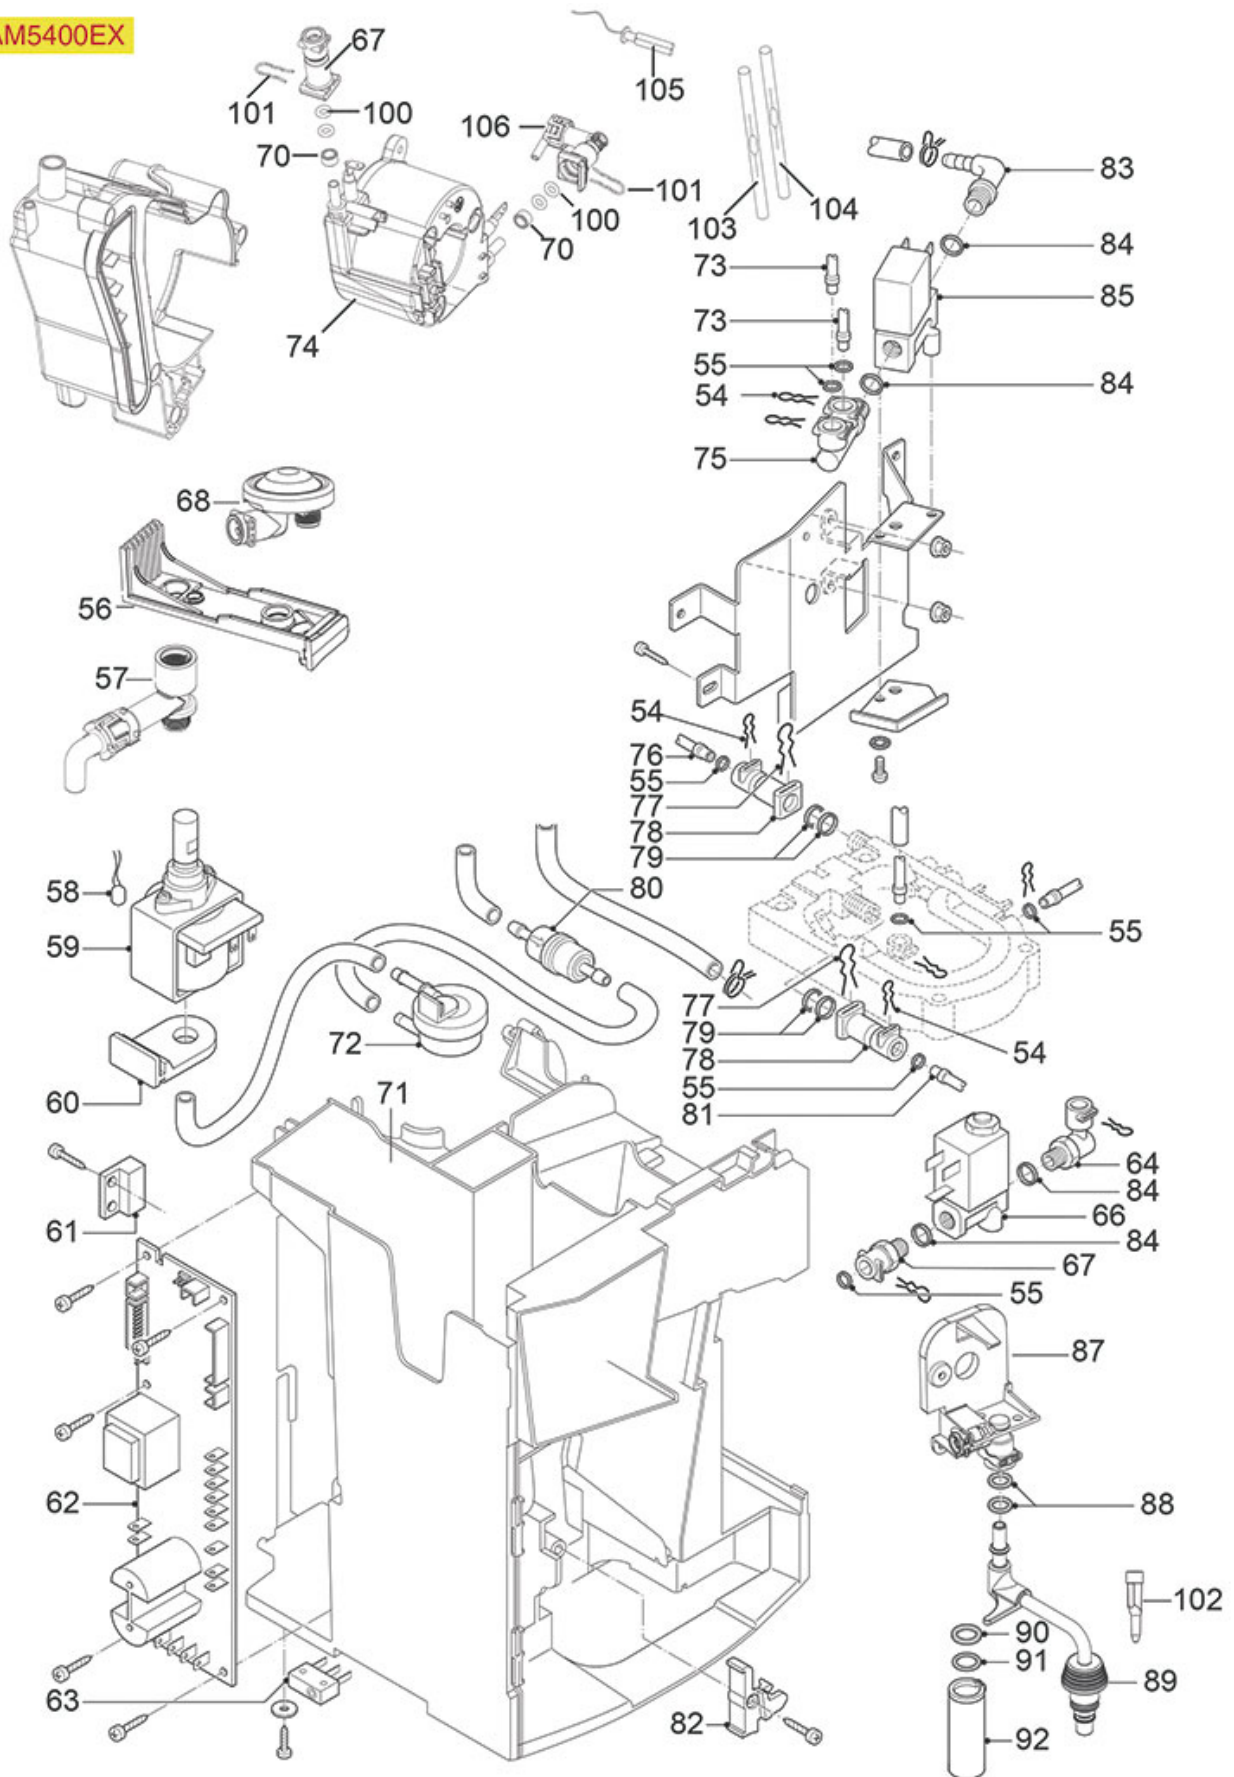

ESAM5400EX

DELONGHI

Position	LF code no.	Description
54	1250342	QUICK CONNECTION SPRING FOR PIPE $\varnothing$ 4 mm
55	1786264	ORM GASKET 0038-20 BLACK SILICONE
58	1331047	THERMAL PROTECTOR 120°C
59	1122737	VIBRATORY PUMP EP5 48W 230V 50Hz
60	1331042	ELBOW VIBRATION ISOLATOR
66	1120254	SOLENOID VALVE CEME 2 WAYS $\varnothing$ 1/8"F 230V
72	1455063	VOLUMETRIC FLOWMETER 974-9541-A NSF
74	1048071	BOILER 1400W 230V
77	1250344	QUICK CONNECTION SPRING FOR COMPONENTS
80	1160001	INLET PASS-THROUGH FILER
84	1186901	O-RING 02031 - RED SILICON
85	1120254	SOLENOID VALVE CEME 2 WAYS $\varnothing$ 1/8"F 230V
88	1186867	ORM GASKET 0060-20 RED SILICONE
90	1186864	O-RING 0106 RED SILICONE
91	1186717	O-RING 02031 VITON
100	1786265	ORM GASKET 0045-20 BLACK SILICONE
101	1250344	QUICK CONNECTION SPRING FOR COMPONENTS
105	1397058	NTC PROBE