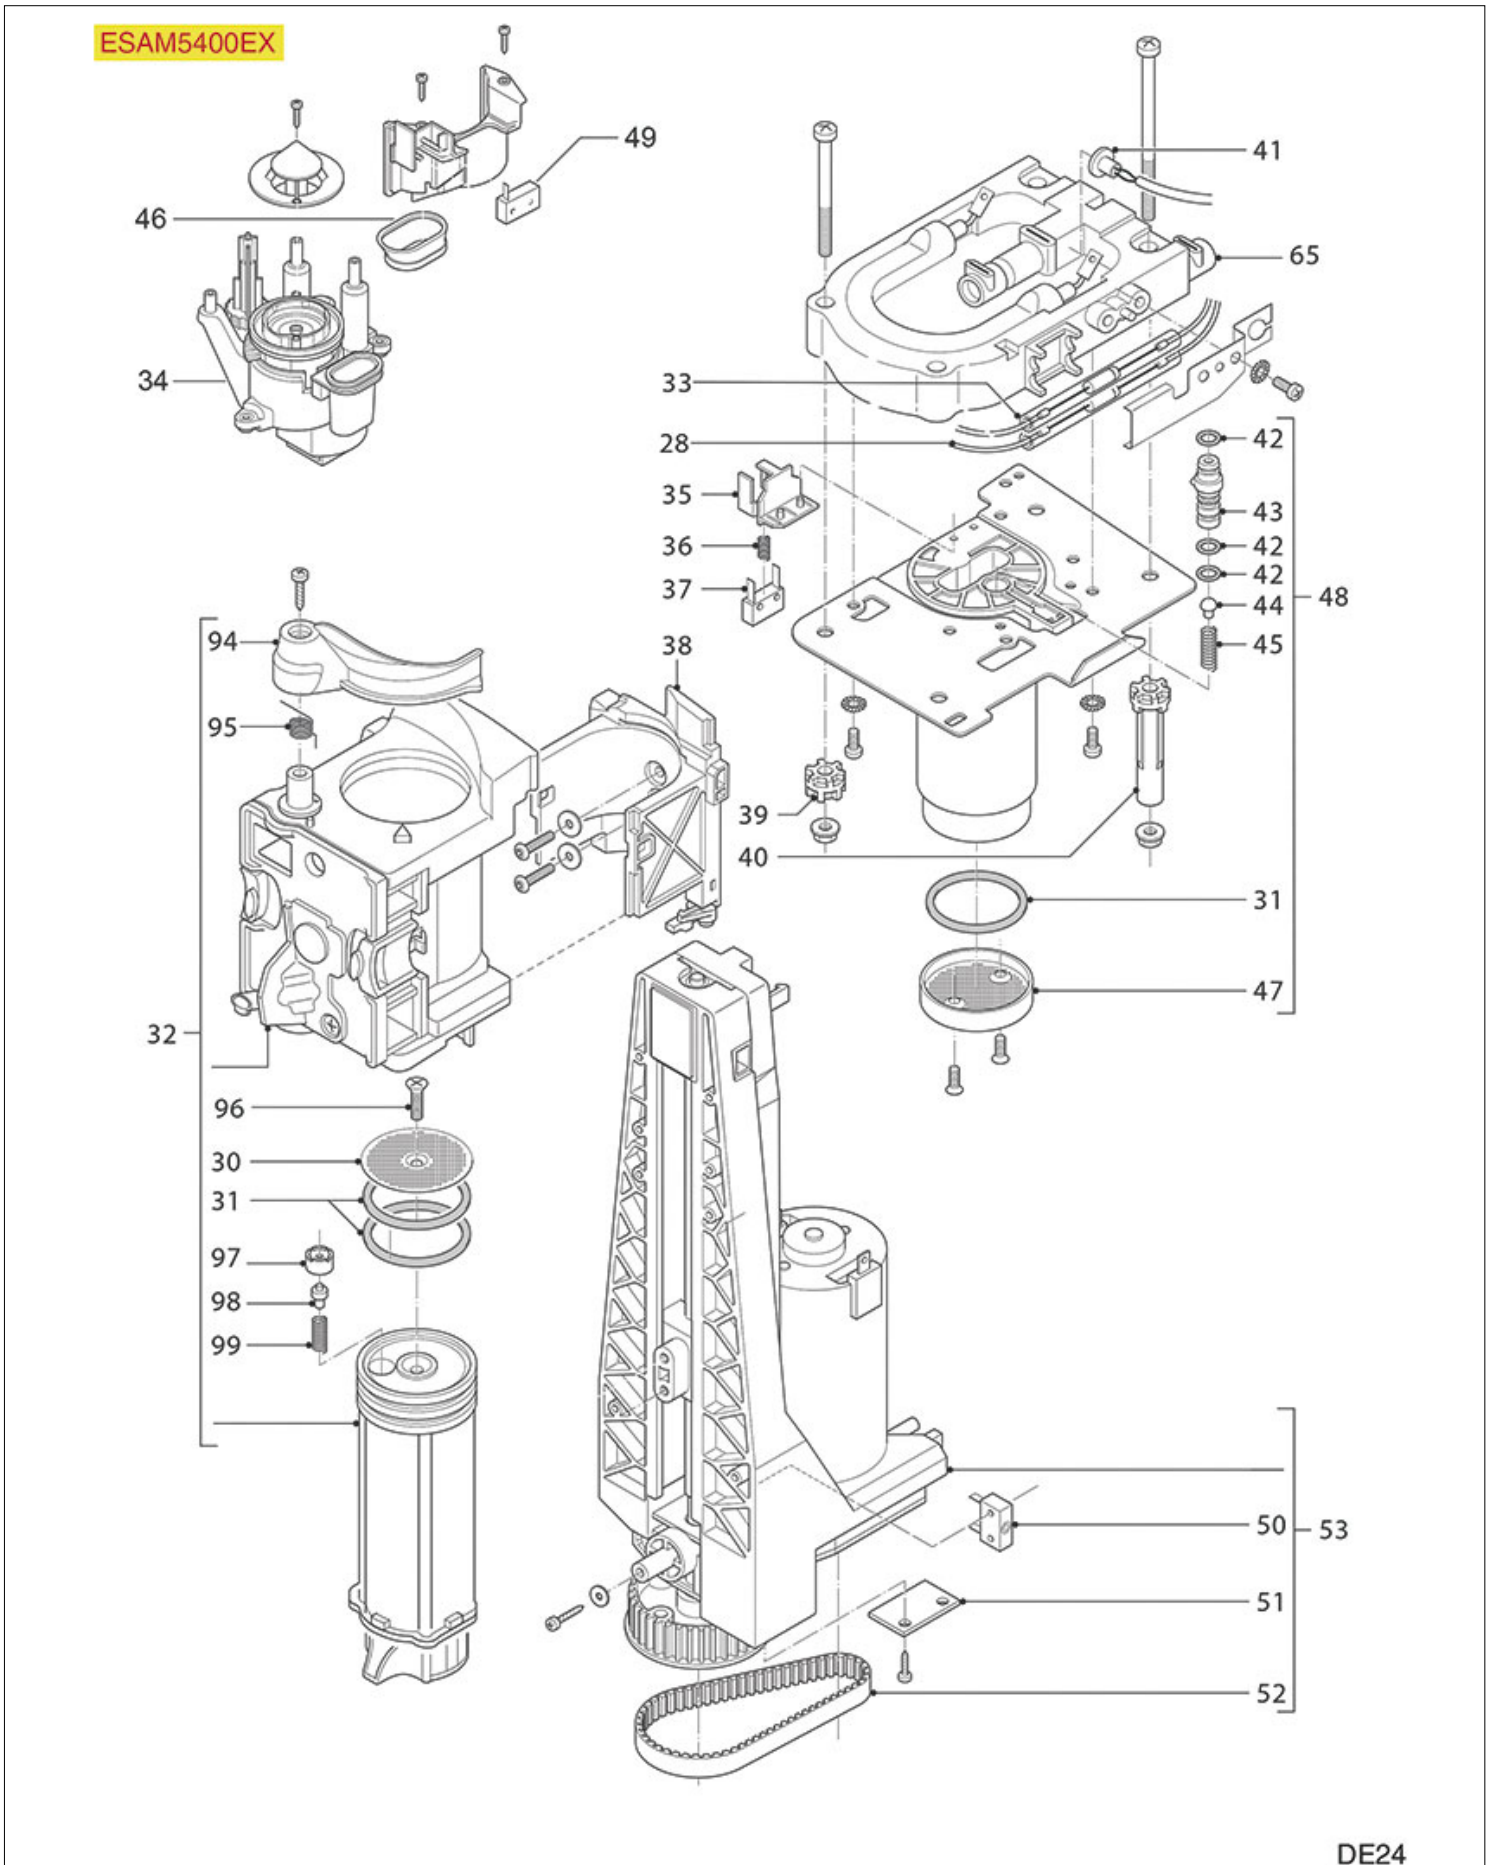

ESAM5400EX

DELONGHI

Position	LF code no.	Description
23	1015051	BLACK DRIP TRAY
100	3092250	SCALE REMOVER AXOR RIO 250 ml
101	3092251	SCALE REMOVER AXOR DE-CAF 10 BAGS

DELONGHI

Position	LF code no.	Description
30	1081093	SHOWER SCREEN ø 40 mm
31	1486015	ORM GASKET 0350-41 RED SILICONE
41	1397058	NTC PROBE
42	1486013	O-RING 02025 BLACK SILICONE
43	1192165	DELIVERY VALVE SUPPORT
44	1786282	GASKET MUSHROOM-SHAPED SILICONE
45	1250340	CONICAL SPRING ø 7.5/5x25 mm
47	1081092	SHOWER SCREEN ø 43 mm
96	1528140	CROSS HEAD SCREW ø 3.5x12 mm
97	1192164	CREAM FROTHER VALVE CAP
98	1192162	CREAM FROTHER VALVE
99	1250339	CONICAL SPRING ø 7/5x13 mm