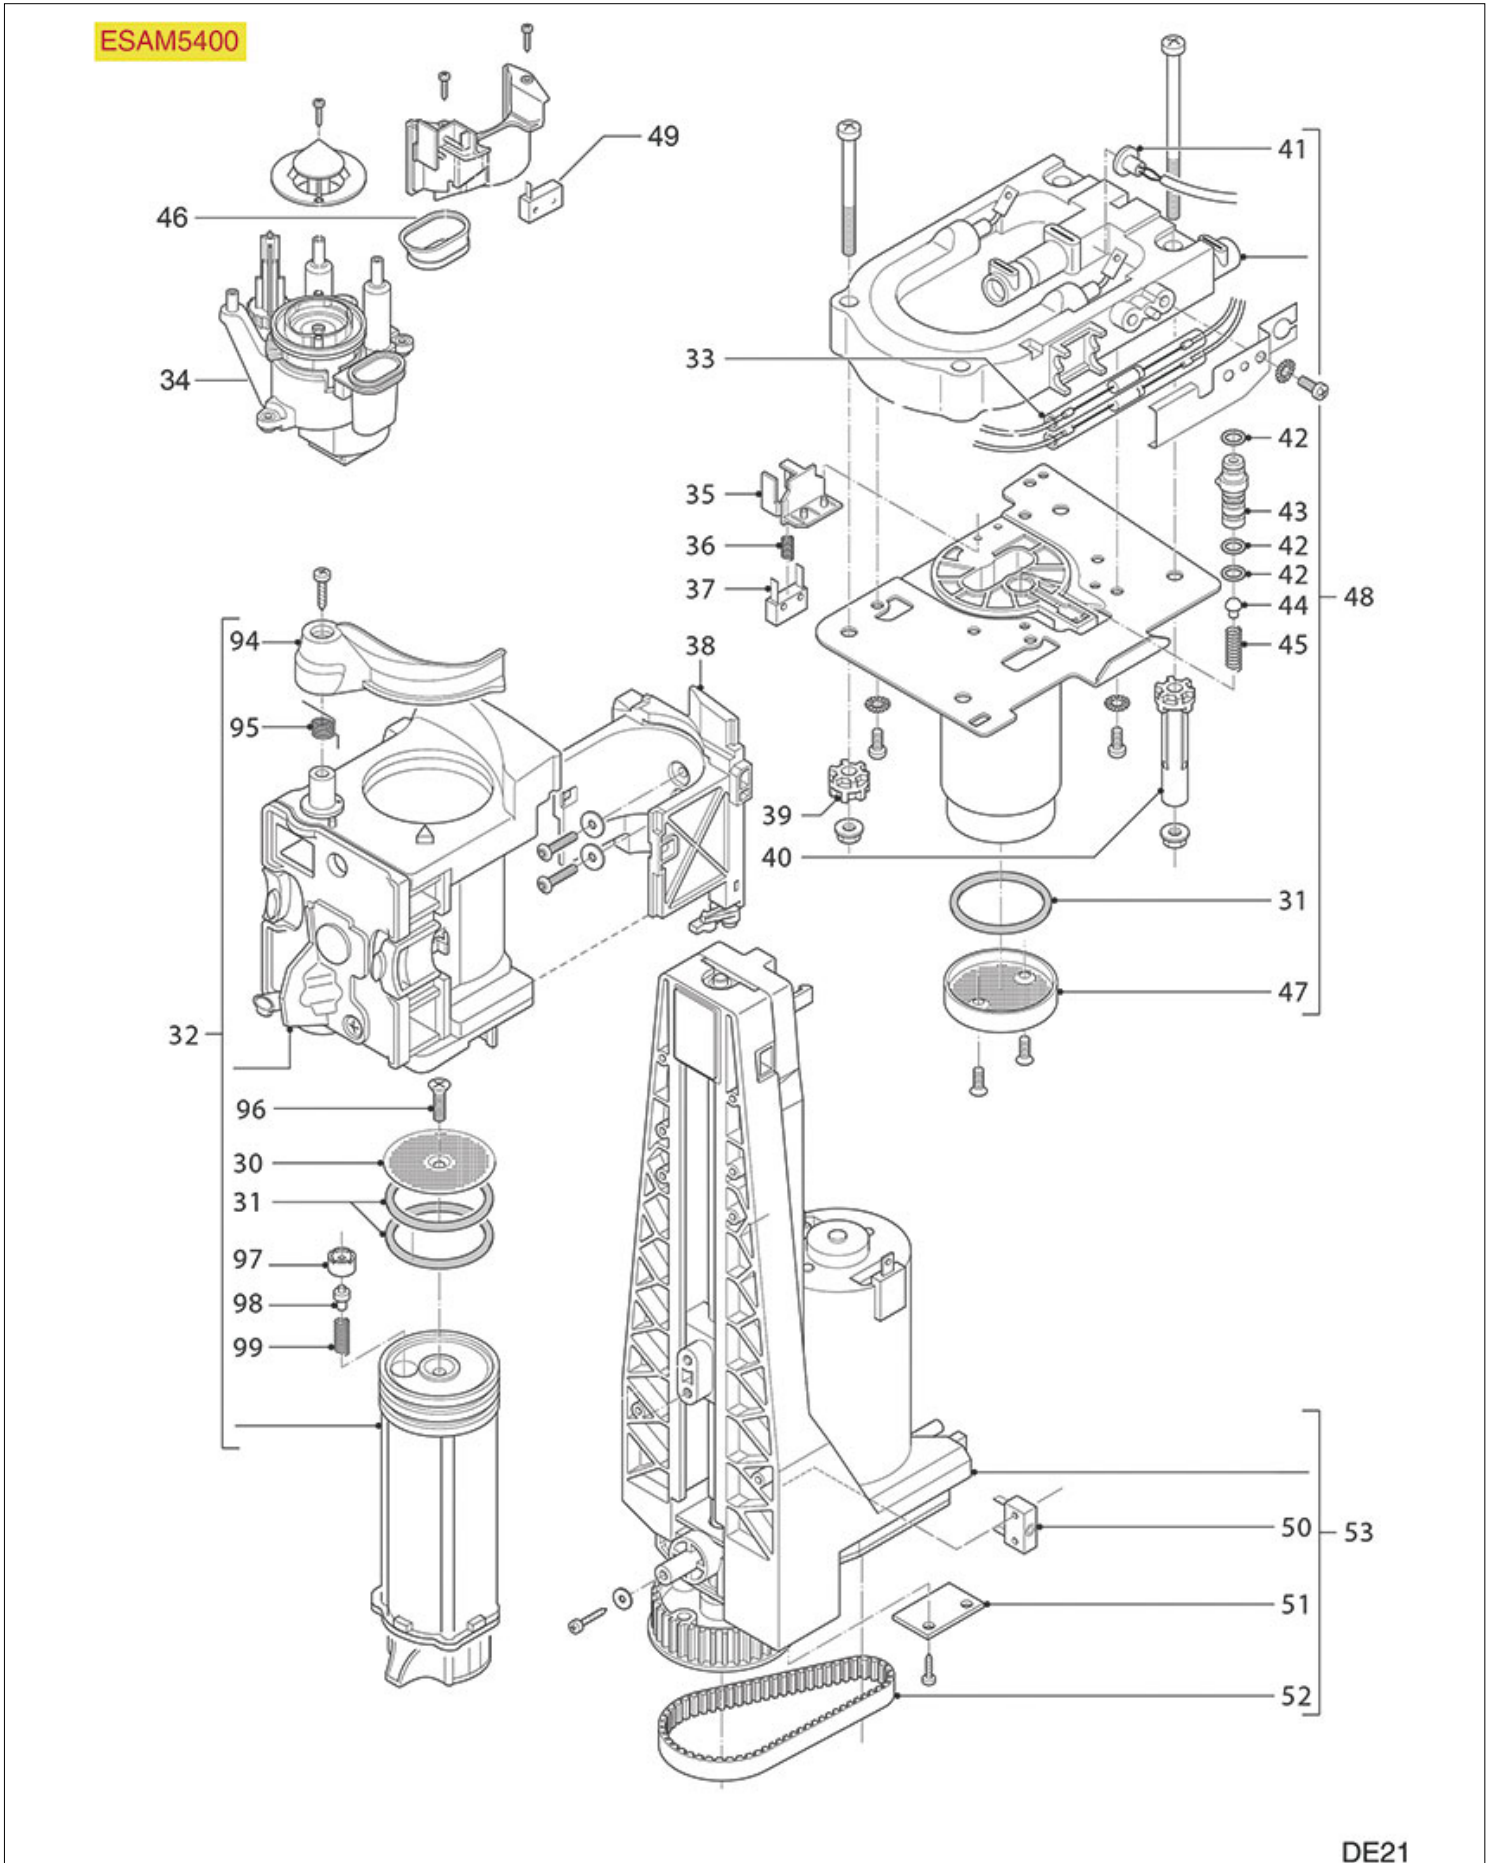

ESAM5400

DELONGHI

Position	LF code no.	Description
23	1015051	BLACK DRIP TRAY
100	3092250	SCALE REMOVER AXOR RIO 250 ml
101	3092251	SCALE REMOVER AXOR DE-CAF 10 BAGS

DELONGHI

Position	LF code no.	Description
30	1081093	SHOWER SCREEN \varnothing 40 mm
31	1486015	ORM GASKET 0350-41 RED SILICONE
32	1192161	COFFEE GROUP
41	1397057	NTC PROBE
42	1486013	O-RING 02025 BLACK SILICONE
43	1192165	DELIVERY VALVE SUPPORT
44	1786282	GASKET MUSHROOM-SHAPED SILICONE
45	1250340	CONICAL SPRING \varnothing 7.5/5x25 mm
47	1081092	SHOWER SCREEN \varnothing 43 mm
48	1048072	BOILER 600W 230V
53	1240377	MOTOR 230V GROUP MOVEMENT
54	1250342	QUICK CONNECTION SPRING FOR PIPE \varnothing 4 mm
55	1786264	ORM GASKET 0038-20 BLACK SILICONE
57	1331044	SAFETY VALVE FOR VIBRATORY PUMP
58	1331046	THERMAL PROTECTOR 120°C
59	1122737	VIBRATORY PUMP EP5 48W 230V 50Hz
60	1331042	ELBOW VIBRATION ISOLATOR
96	1528140	CROSS HEAD SCREW \varnothing 3.5x12 mm
97	1192164	CREAM FROTHER VALVE CAP
98	1192162	CREAM FROTHER VALVE
99	1250347	CONICAL SPRING \varnothing 7/4.3x11.4 mm

ESAM5400

DELONGHI

Position	LF code no.	Description
54	1250342	QUICK CONNECTION SPRING FOR PIPE ø 4 mm
55	1786264	ORM GASKET 0038-20 BLACK SILICONE
57	1331044	SAFETY VALVE FOR VIBRATORY PUMP
58	1331046	THERMAL PROTECTOR 120°C
59	1122737	VIBRATORY PUMP EP5 48W 230V 50Hz
60	1331042	ELBOW VIBRATION ISOLATOR
66	1120254	SOLENOID VALVE CEME 2 WAYS ø 1/8"F 230V
72	1455063	VOLUMETRIC FLOWMETER 974-9541-A NSF
77	1250343	QUICK CONNECTION SPRING FOR COMPONENTS
80	1160001	INLET PASS-THROUGH FILER
84	1186864	O-RING 0106 RED SILICONE
85	1120254	SOLENOID VALVE CEME 2 WAYS ø 1/8"F 230V
88	1186867	ORM GASKET 0060-20 RED SILICONE
90	1186864	O-RING 0106 RED SILICONE
91	1186717	O-RING 02031 VITON
100	3449402	DOUBLE-WIRE CLAMP 7.8-8.3 - 100 PCS
101	1315015	"T" SHAPED FILTER HOLDER ø 5 mm