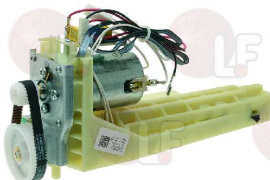

DELONGHI 9811040850

Knobs

1241181 STEAM TAP KNOB
for Coffee machine (DELONGHI) EC155

DELONGHI 5532109600

Motors

1240377 MOTOR 230V GROUP MOVEMENT
for Coffee machine (DELONGHI) ESAM5400

DELONGHI 7313226111

1240376 MOTOR 230V 50Hz
for group movement
for Coffee machine (DELONGHI) ECAM23.210.W
ESAM5400