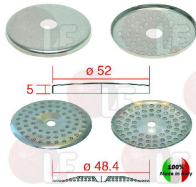

1241507 RED FILTER HOLDER HANDLE M12

DALLA CORTE

5051102 WHITE FILTER HOLDER KNOB M12

DALLA CORTE

1141003 WOODEN FILTER HOLDER HANDLE M12

DALLA CORTE

Shower screens for brew group

1460211 PRECISION SHOWER SCREEN \varnothing 48,4 mm
central hole 5 mm - 63 holes \varnothing 3 mm
Aisi 304 stainless steel - alimentary certificatio
integrated membrane 200 μ M
for Coffee machine (DALLA CORTE)
for Coffee machine (SPAZIALE)