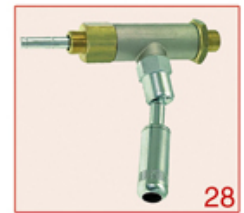

ZOLAI-ZOLAI WATER/STEAM TAP

ZOLA I

ZOLA II - TEN

GRIMAC

Position	LF code no.	Description
1	1241333	STEAM TAP KNOB
2	1241609	WATER TAP KNOB
6	1250652	TAP SPRING ø 15x18 mm
7	1186322	TAP ROD BUSHING
8	1186300	FLAT GASKET ø 15x7.3x4 mm EPDM
8	1186756	FLAT VITON GASKET ø 15.5x7.5x4 mm
9	1186681	TAP WASHER
10	1324300	SPINDLE FOR WATER/STEAM TAP
12	1324301	LONG SPINDLE
14	1186311	NBR FLAT GASKET ø 13x4x4 mm
15	1186122	GASKET HOLDER FOR TAP
16	1250157	TAP SPRING ø 12.5x30 mm
17	1186117	TEFLON FLAT GASKET ø 26x21x2 mm
21	1186314	TEFLON FLAT GASKET ø 22x17x2 mm
22	1250651	TAP SPRING ø 11x16 mm
23	1186683	WASHER FOR SPRING
24	1186346	O-RING 02043 EPDM
25	1449698	STEAM PIPE COMPLETE
26	1449699	COMPLETE WATER PIPE
27	1348703	COMPLETE STEAM TAP
28	1348704	COMPLETE WATER TAP
29	1348705	CIRCLIP A-8 UNI 7435
30	1241606	STEAM TAP KNOB
31	1241608	WATER TAP KNOB
32	1186680	CONICAL TEFLON SEAL ø 14.5x9x8 mm
34	1348707	COMPLETE STEAM TAP
35	1186236	O-RING 03043 VITON