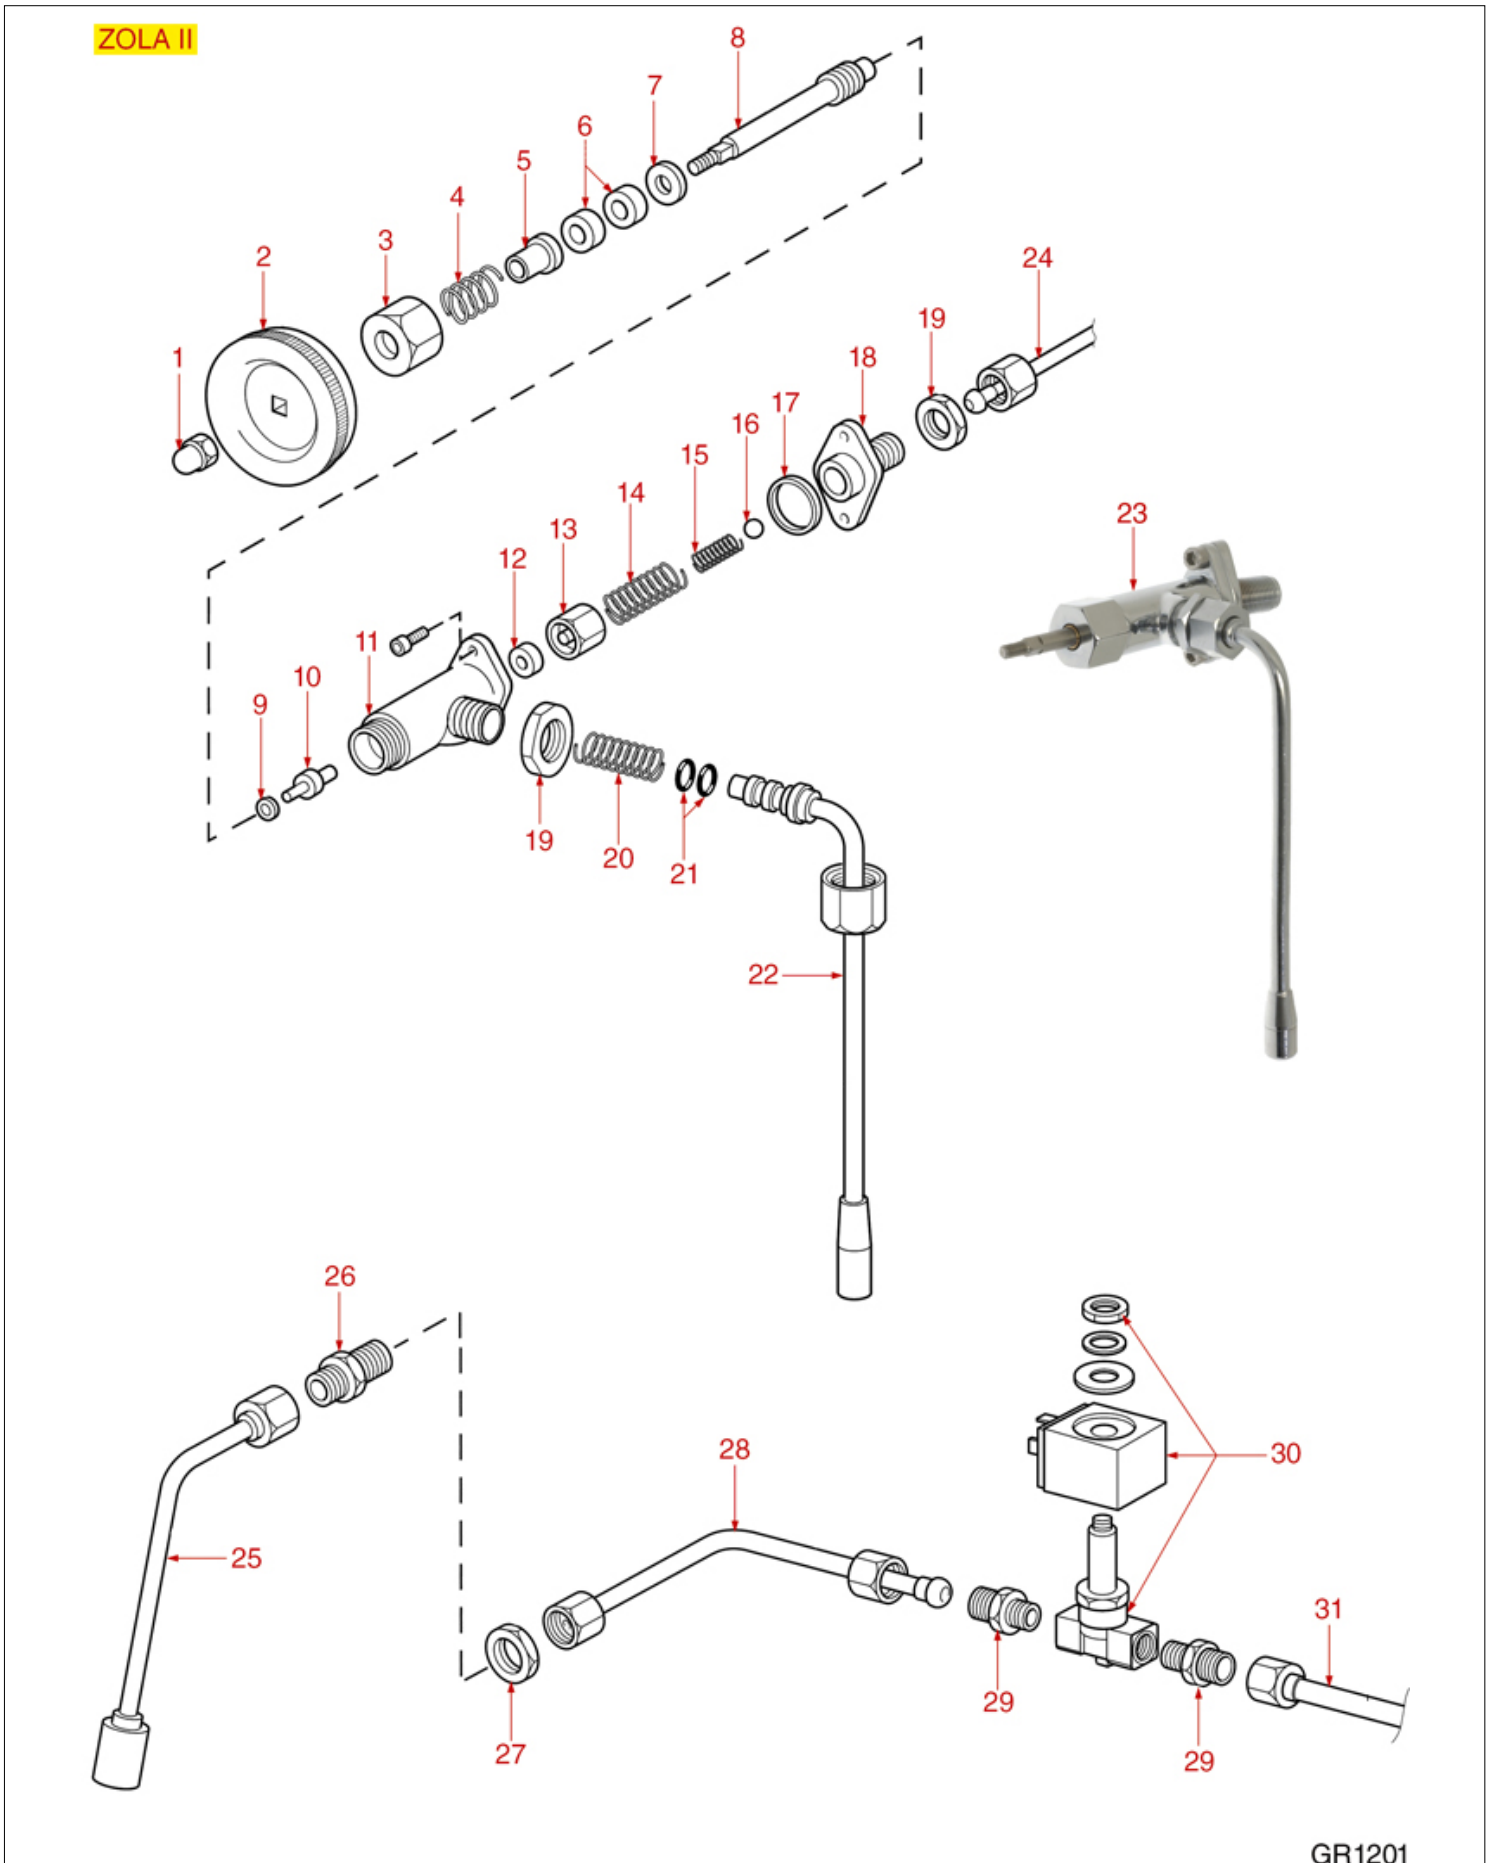

ZOLAI WATER/STEAM TAP

GR1201

Positions without LF code no.: upon request

GRIMAC

Position	LF code no.	Description
2	1241461	WATER/STEAM TAP KNOB
3	1348042	CHROME PLATED NUT
4	1250652	TAP SPRING $\varnothing$ 15x18 mm
5	1186322	TAP ROD BUSHING
6	1186312	EPDM FLAT GASKET $\varnothing$ 15.5x7.5x4 mm
7	1186732	WASHER 15x8.4x1 mm
8	1324086	TAP HANDLE SPINDLE
9	3528004	HEXAGONAL SCREW WASHER M4 - 100 PCS
10	1324026	TAP SPINDLE
12	1186311	NBR FLAT GASKET $\varnothing$ 13x4x4 mm
13	1186122	GASKET HOLDER FOR TAP
14	1250157	TAP SPRING $\varnothing$ 12.5x30 mm
15	1250202	NON-RETURN VALVE SPRING $\varnothing$ 8x30 mm
16	1323003	STAINLESS STEEL BALL $\varnothing$ 8 mm
17	1186323	TEFLON FLAT GASKET $\varnothing$ 24x18x2 mm
20	1250549	SPRING $\varnothing$ 11x25 mm
21	1186556	O-RING R6 EPDM
22	1449068	STEAM PIPE COMPLETE
23	1348842	STEAM TAP ASSY
25	1449697	COMPLETE WATER PIPE
26	1349705	EXTENSION $\varnothing$ 3/8" FOR INLET
29	1349112	FITTING $\varnothing$ 1/4"M-3/8"M