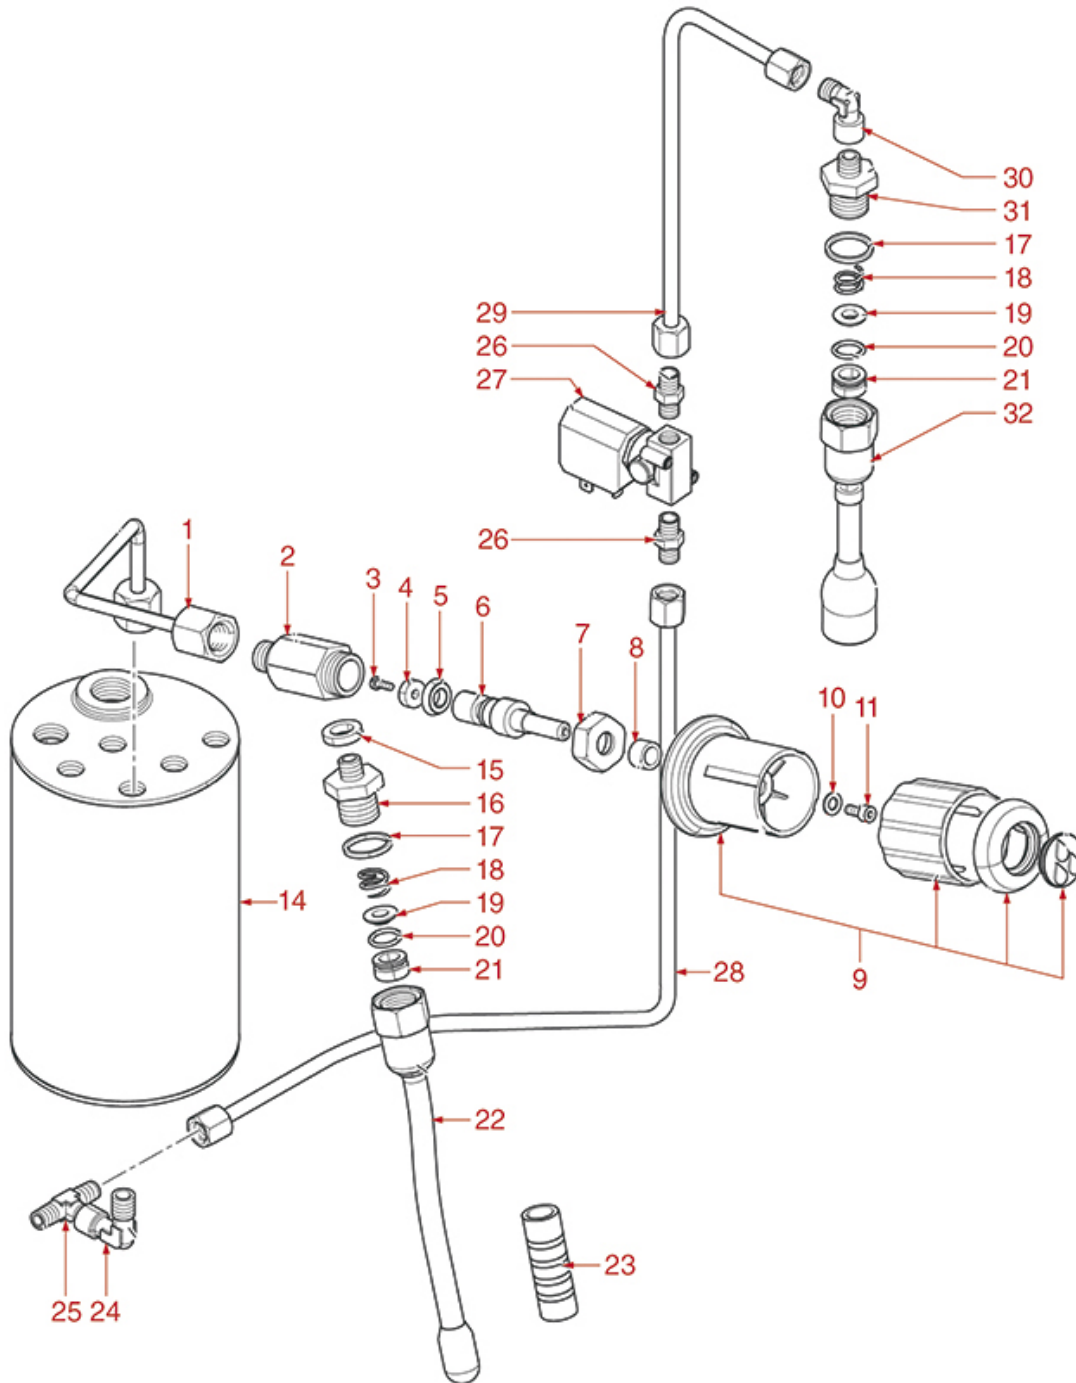

MIA WATER/STEAM TAP

MIA

0+100°C 50	0+100°C 51	...	100	INOX 18/10	0,20L 2 cups	200	INOX 18/10	...	300	INOX 18/10	0,25L 2 cups	400	
		...	101		0,30L 3 cups	201		...	301		0,35L 3 cups	401	
		...	102			0,45L 4 cups	202			...	402	0,50L 4 cups	402
		0,60L 6 cups	103			0,60L 6 cups	203			0,60L 6 cups	303	0,75L 6 cups	403
		0,70L 9 cups	104			0,70L 9 cups	204			1,00L 10 cups	304	1,00L 10 cups	404
		1,10L 12 cups	105			1,10L 12 cups	205			1,50L 12 cups	305	1,50L 13 cups	405
		...	106			...	206			2,00L 15 cups	306	...	406

GR1001

Positions without LF code no.: upon request