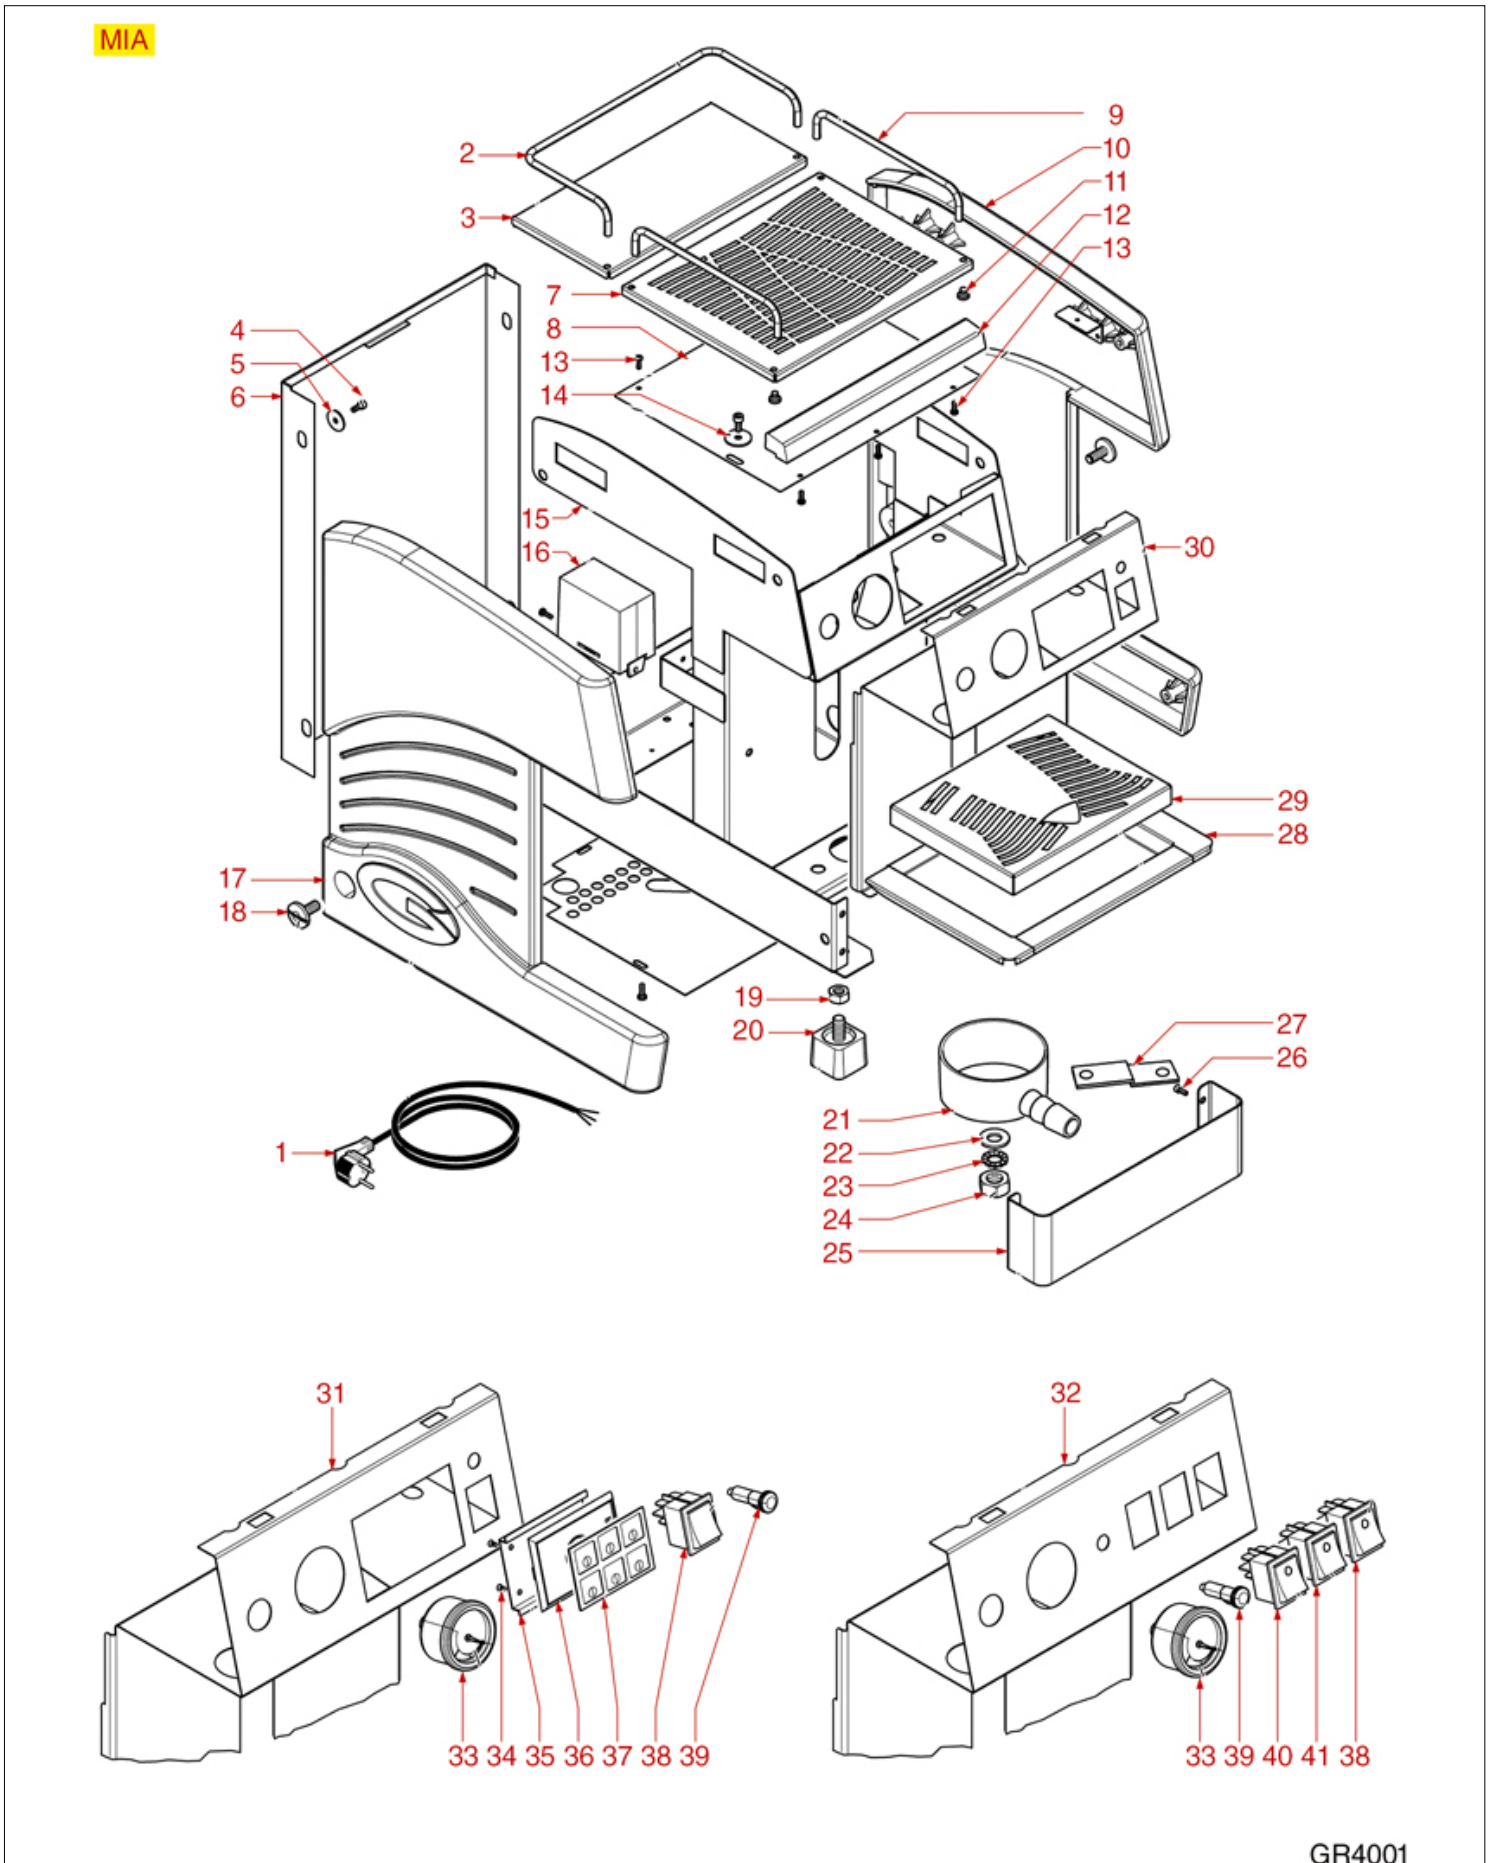

MIA BODY AND ELECTRICAL PARTS

GRIMAC

Position	LF code no.	Description
5	1455034	S/S SCREW T.C.C.E.I M4x10 UNI 5931
14	1528117	STAIN.STEEL WASHER ø 12x4x1 mm UNI 6593
16	1054043	DOSER CONTROL BOX 1 GROUP 230V
16	1341036	LEVEL REGULATOR MFC2SG 220V
33	1245044	BOILER PRESSURE GAUGE ø 41 mm 0+2,5 bar
38	3319294	BLACK BIPOLAR SWITCH 16A 250V
39	3221080	RED INDICATOR LAMP 230V
40	1319809	BLACK BIPOLAR SWITCH 16A 250V
41	1319806	BLACK BIPOLAR SWITCH 16A 250V