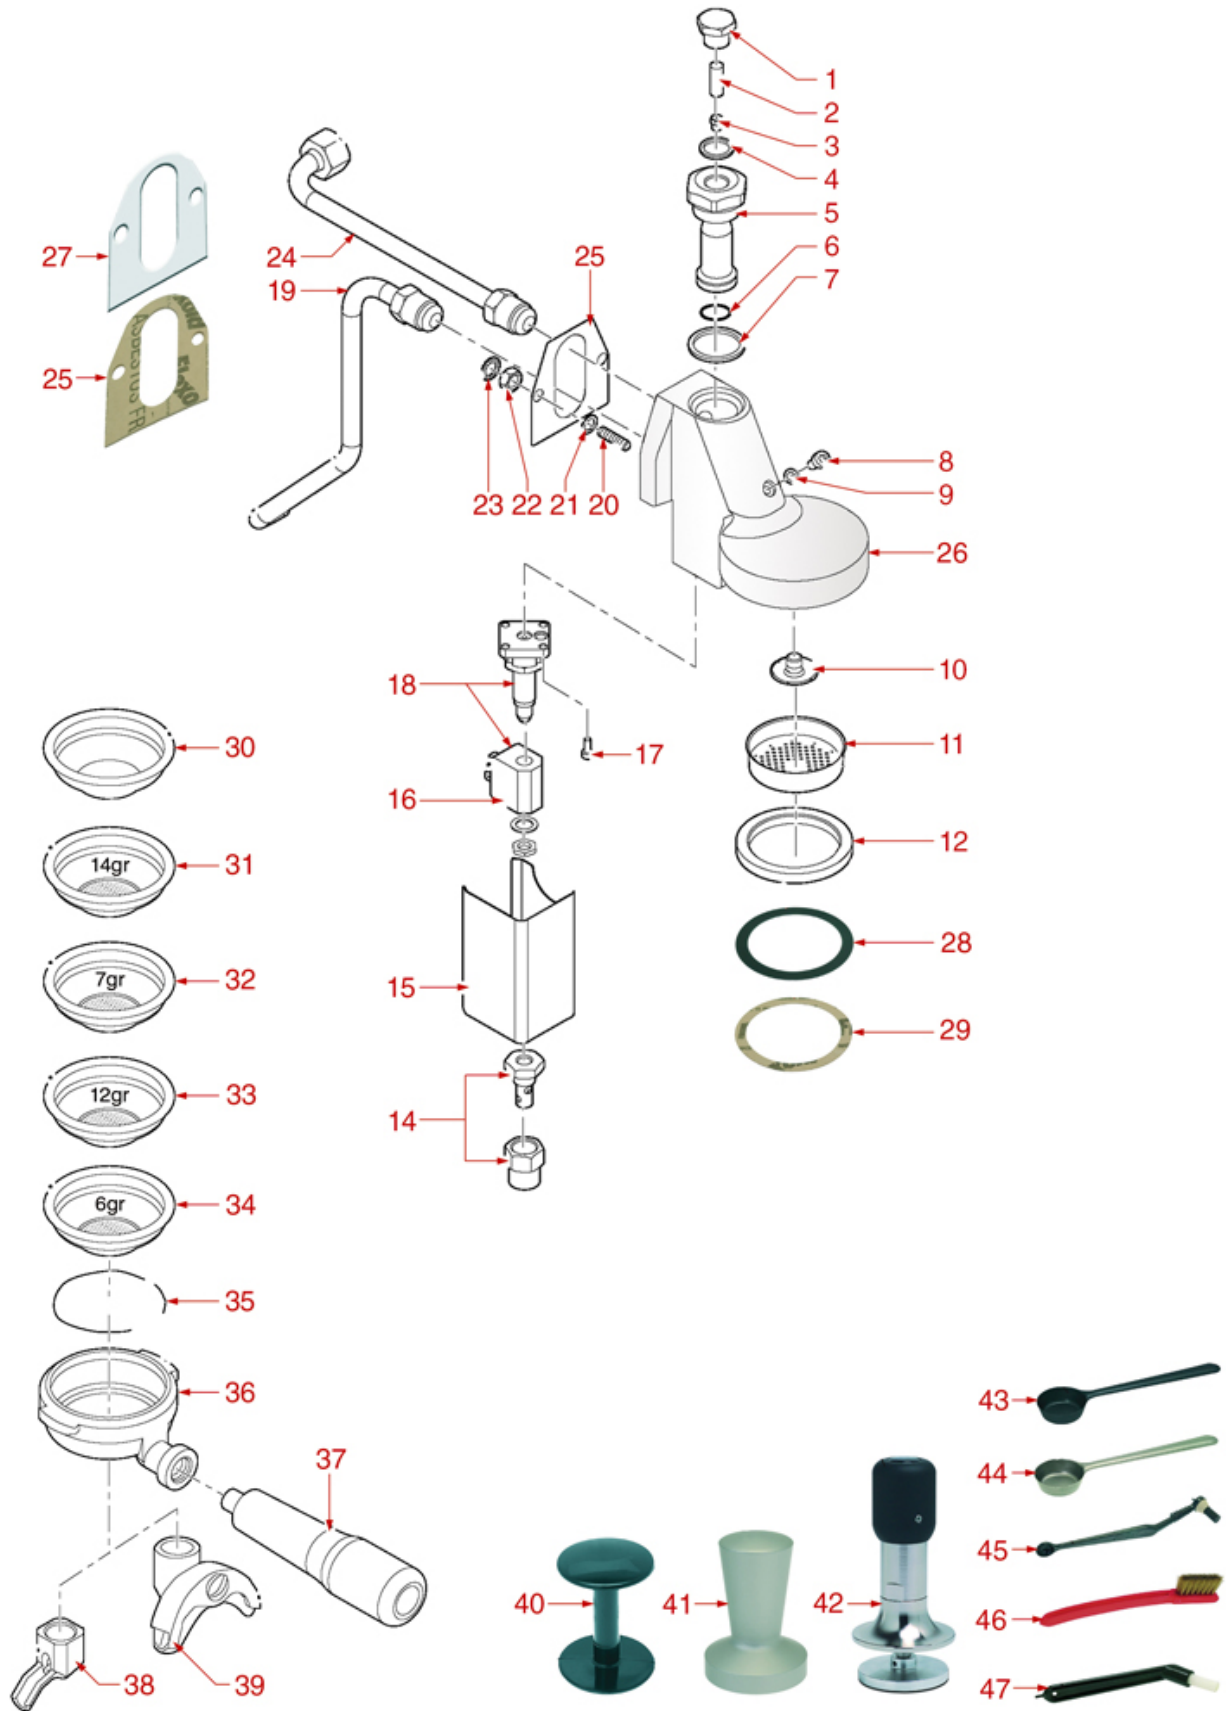

G10 BREW GROUP

10

GR0401

Positions without LF code no.: upon request

GRIMAC

Position	LF code no.	Description
1	1439001	CAP ø 16 mm FOR BREW GROUP
2	1160517	WATER FILTER ø 8.5x22 mm
3	1501541	NOZZLE M6x1 HOLE ø 0,8 mm
4	1186326	TEFLON FLAT GASKET ø 22x16x2 mm
5	1027016	UPPER CHROMIUM-PLATED SLEEVE
6	1186472	O-RING 04075 EPDM
7	1186307	TEFLON FLAT GASKET ø 36x30x2 mm
8	1184804	STAINLESS STEEL SCREW M6x8
9	3528010	STAINL.STEEL SCREW WASHER M6 UNI 6592
10	1501561	GROUP SPRAY NOZZLE ø 30 mm M10x1
11	1081016	SHOWER SCREEN ø 60 mm
11	1081116	SHOWER SCREEN ø 60 mm
11	1081516	SHOWER ø 60 mm
12	1186891	FILTER HOLDER GASKET ø 73x57x8 mm
13	1349007	DRAIN CHROMIUM-PLATED FITTING
16	1120332	COIL LUCIFER/PARKER 220/240V 9W 50Hz
16	3120032	COIL PARKER ZB09 9W 220/240V 50/60Hz
17	1455034	S/S SCREW T.C.C.E.I M4x10 UNI 5931
18	1120330	3-WAY SOLENOID VALVE LUCIFER 240V 50Hz
18	1120335	3-WAY SOLENOID VALVE PARKER 230V 50/60Hz
25	1186384	COFFEE GROUP GASKET 80x70x2 mm
27	1186508	COFFEE GROUP GASKET 77x73x2 mm
28	1190002	RUBBER SEAL ø 73x59x1 mm EPDM
29	1190001	PAPER SEAL ø 73x59x0.8 mm
30	1160339	BLIND FILTER
31	1160337	2-CUP FILTER 14 GRAMS
32	1160335	1 CUP FILTER 7 g
33	1160252	2-CUP FILTER 12 GRAMS
34	1160251	1 CUP FILTER 6 g
35	1250101	FILTER BLOCKING SPRING ø 1,00 mm INOX
36	1165022	FILTER HOLDER COFFEE MACHINES
37	1241504	FILTER HOLDER HANDLE M12
38	1022501	SINGLE SPOUT ø 3/8"
39	1022521	LONG DOUBLE SPOUT ø 3/8"
40	1385002	NYLON COFFEE TAMPER ø 50/57 mm
41	1385053	ANODISED ALUMINUM TAMPER ø 58 mm
42	1385600	DYNAMOMETRIC MANUAL COFFEE TAMPER ø 57mm
43	1069001	PLASTIC MEASURING SPOON 20 ml
44	1069002	STAINLESS STEEL MEASURING SPOON 20 ml
45	1384003	BLACK SHOWER CLEANING BRUSH
45	1384011	RED SHOWER CLEANING BRUSH
45	1384012	ORANGE SHOWER CLEANING BRUSH
46	1384002	BRUSH FOR MAINTENANCE
47	1384001	BRUSH FOR COFFEE SHOWER