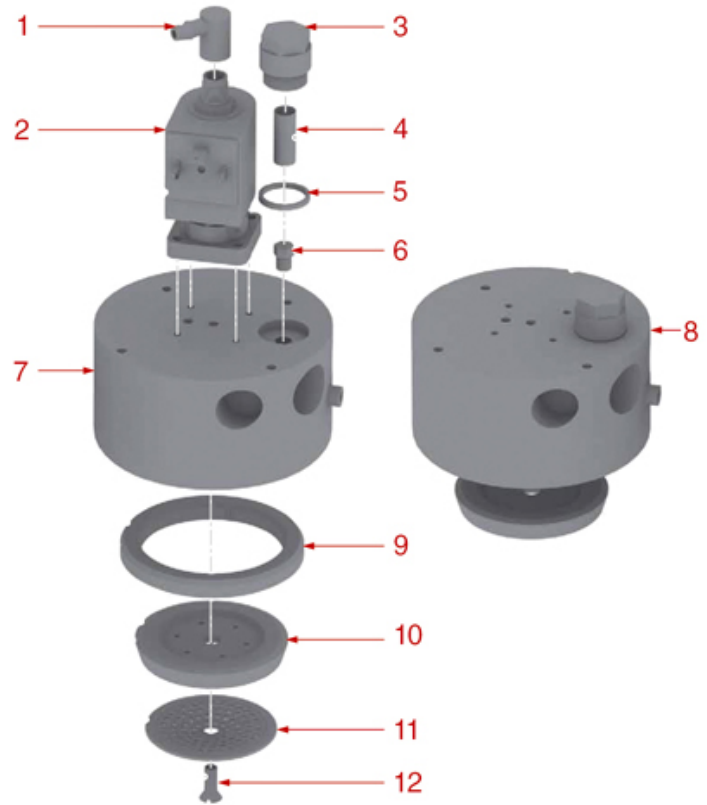

G11 BREW GROUP

G11

GR0501

Positions without LF code no.: upon request

GRIMAC

Position	LF code no.	Description
1	1349651	PIPETTE FITTING 90°
2	1120330	3-WAY SOLENOID VALVE LUCIFER 240V 50Hz
2	1120335	3-WAY SOLENOID VALVE PARKER 230V 50/60Hz
3	1439532	CAP $\varnothing$ 3/8" M FOR BREW GROUP
4	1160517	WATER FILTER $\varnothing$ 8.5x22 mm
6	1501522	NOZZLE M6x1 HOLE $\varnothing$ 0,75 mm
9	1186622	FILTER HOLDER GASKET $\varnothing$ 71x56x8 mm
10	1086595	SHOWER HOLDER DIFFUSER
11	1081007	SHOWER $\varnothing$ 51.5 mm
12	1528012	CROSS HEAD SCREW M5x14 UNI 7687
13	1250101	FILTER BLOCKING SPRING $\varnothing$ 1,00 mm INOX
14	1160339	BLIND FILTER
15	1160251	1 CUP FILTER 6 g
16	1160252	2-CUP FILTER 12 GRAMS
17	1160335	1 CUP FILTER 7 g
18	1160337	2-CUP FILTER 14 GRAMS
19	1160281	1-CUP FILTER 7 gr - BASIC QUALITY
20	1160282	2-CUP FILTER 14 GRAMS - BASIC QUALITY
21	1165040	1 CUP FILTER HOLDER ASSEMBLY FIORENZATO
22	1165042	2 CUPS FILTER HOLDER ASSEMBLY FIORENZATO
23	1165022	FILTER HOLDER COFFEE MACHINES
24	1022502	DOUBLE SPOUT $\varnothing$ 3/8"
25	1022501	SINGLE SPOUT $\varnothing$ 3/8"
26	1241504	FILTER HOLDER HANDLE M12