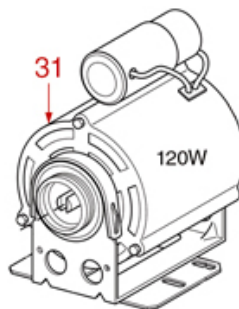

ECLISSE / TEN / TWENTY / G10

31