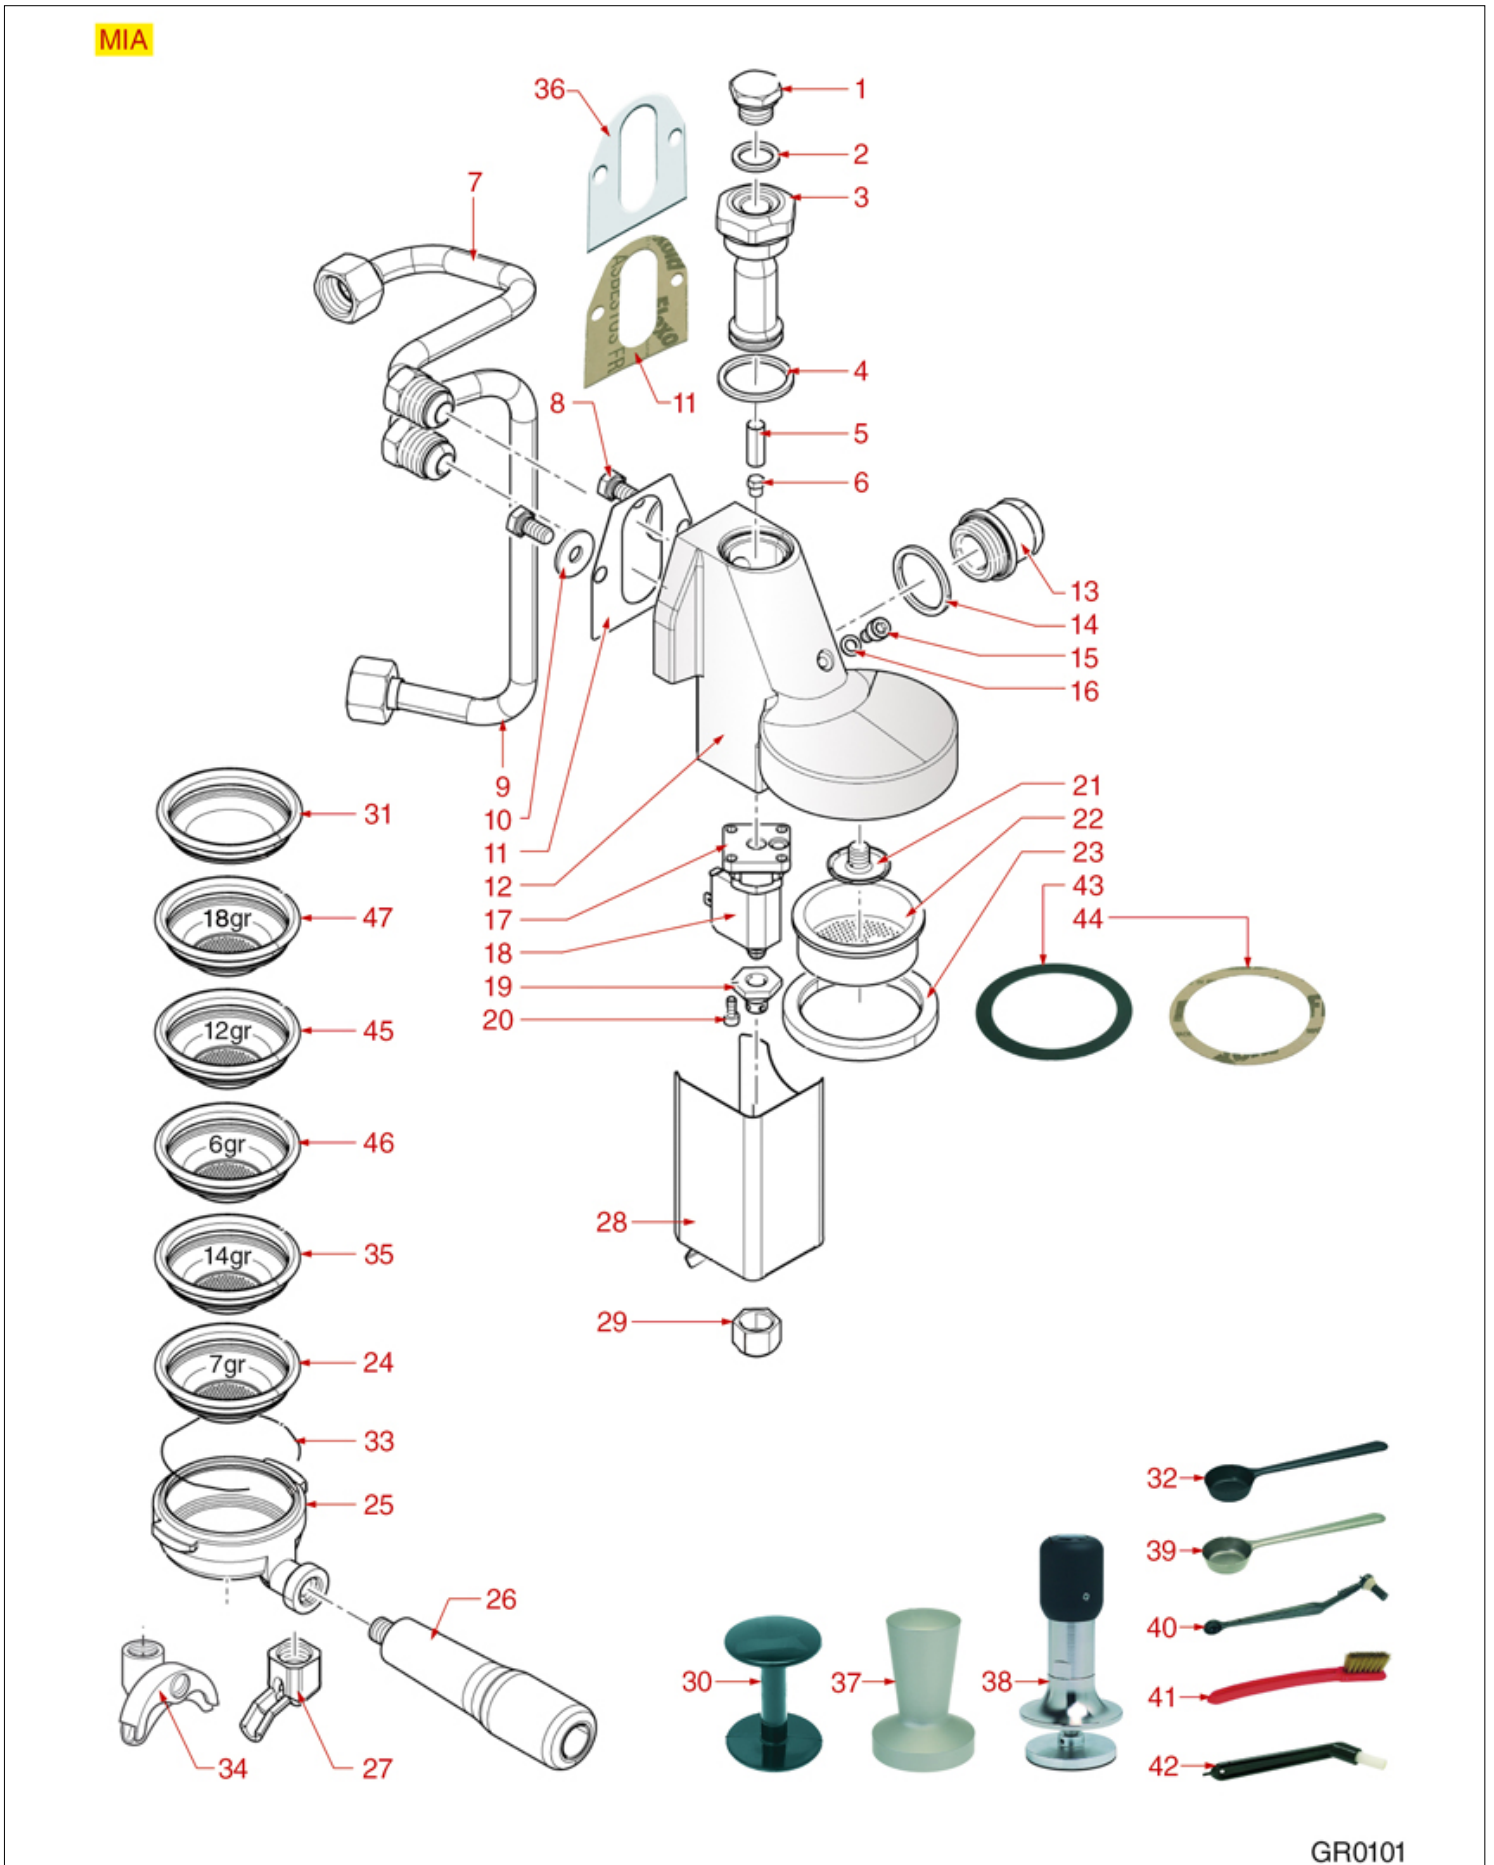

Suitable universal spare parts may not be included

MIA BREW GROUP

GR0101

Positions without LF code no.: upon request

GRIMAC

Position	LF code no.	Description
1	1439001	CAP ø 16 mm FOR BREW GROUP
2	1186326	TEFLON FLAT GASKET ø 22x16x2 mm
3	1027016	UPPER CHROMIUM-PLATED SLEEVE
4	1186307	TEFLON FLAT GASKET ø 36x30x2 mm
5	1160517	WATER FILTER ø 8.5x22 mm
6	1501541	NOZZLE M6x1 HOLE ø 0,8 mm
11	1186384	COFFEE GROUP GASKET 80x70x2 mm
13	1439011	CHROMIUM-PLATED SIDE CAP
14	1186307	TEFLON FLAT GASKET ø 36x30x2 mm
15	1184804	STAINLESS STEEL SCREW M6x8
16	3528010	STAINL. STEEL SCREW WASHER M6 UNI 6592
17	1120339	3-WAY MECHANICAL COMPONENT PARKER
18	1120336	COIL PARKER ZB09 9W 110/120V 50/60Hz
18	3120032	COIL PARKER ZB09 9W 220/240V 50/60Hz
20	1455034	S/S SCREW T.C.C.E.I M4x10 UNI 5931
21	1501561	GROUP SPRAY NOZZLE ø 30 mm M10x1
22	1081016	SHOWER SCREEN ø 60 mm
22	1081116	SHOWER SCREEN ø 60 mm
22	1081516	SHOWER ø 60 mm
23	1186891	FILTER HOLDER GASKET ø 73x57x8 mm
24	1160335	1 CUP FILTER 7 g
25	1165022	FILTER HOLDER COFFEE MACHINES
26	1241504	FILTER HOLDER HANDLE M12
27	1022501	SINGLE SPOUT ø 3/8"
30	1385002	NYLON COFFEE TAMPER ø 50/57 mm
31	1160339	BLIND FILTER
32	1069001	PLASTIC MEASURING SPOON 20 ml
33	1250101	FILTER BLOCKING SPRING ø 1,00 mm INOX
34	1022521	LONG DOUBLE SPOUT ø 3/8"
35	1160337	2-CUP FILTER 14 GRAMS
36	1186508	COFFEE GROUP GASKET 77x73x2 mm
37	1385053	ANODISED ALUMINUM TAMPER ø 58 mm
38	1385600	DYNAMOMETRIC MANUAL COFFEE TAMPER ø 57mm
39	1069002	STAINLESS STEEL MEASURING SPOON 20 ml
40	1384003	BLACK SHOWER CLEANING BRUSH
40	1384011	RED SHOWER CLEANING BRUSH
40	1384012	ORANGE SHOWER CLEANING BRUSH
41	1384002	BRUSH FOR MAINTENANCE
42	1384001	BRUSH FOR COFFEE SHOWER
43	1190002	RUBBER SEAL ø 73x59x1 mm EPDM
44	1190001	PAPER SEAL ø 73x59x0.8 mm
45	1160252	2-CUP FILTER 12 GRAMS
46	1160251	1 CUP FILTER 6 g
47	1160345	2 CUPS FILTER 18 gr