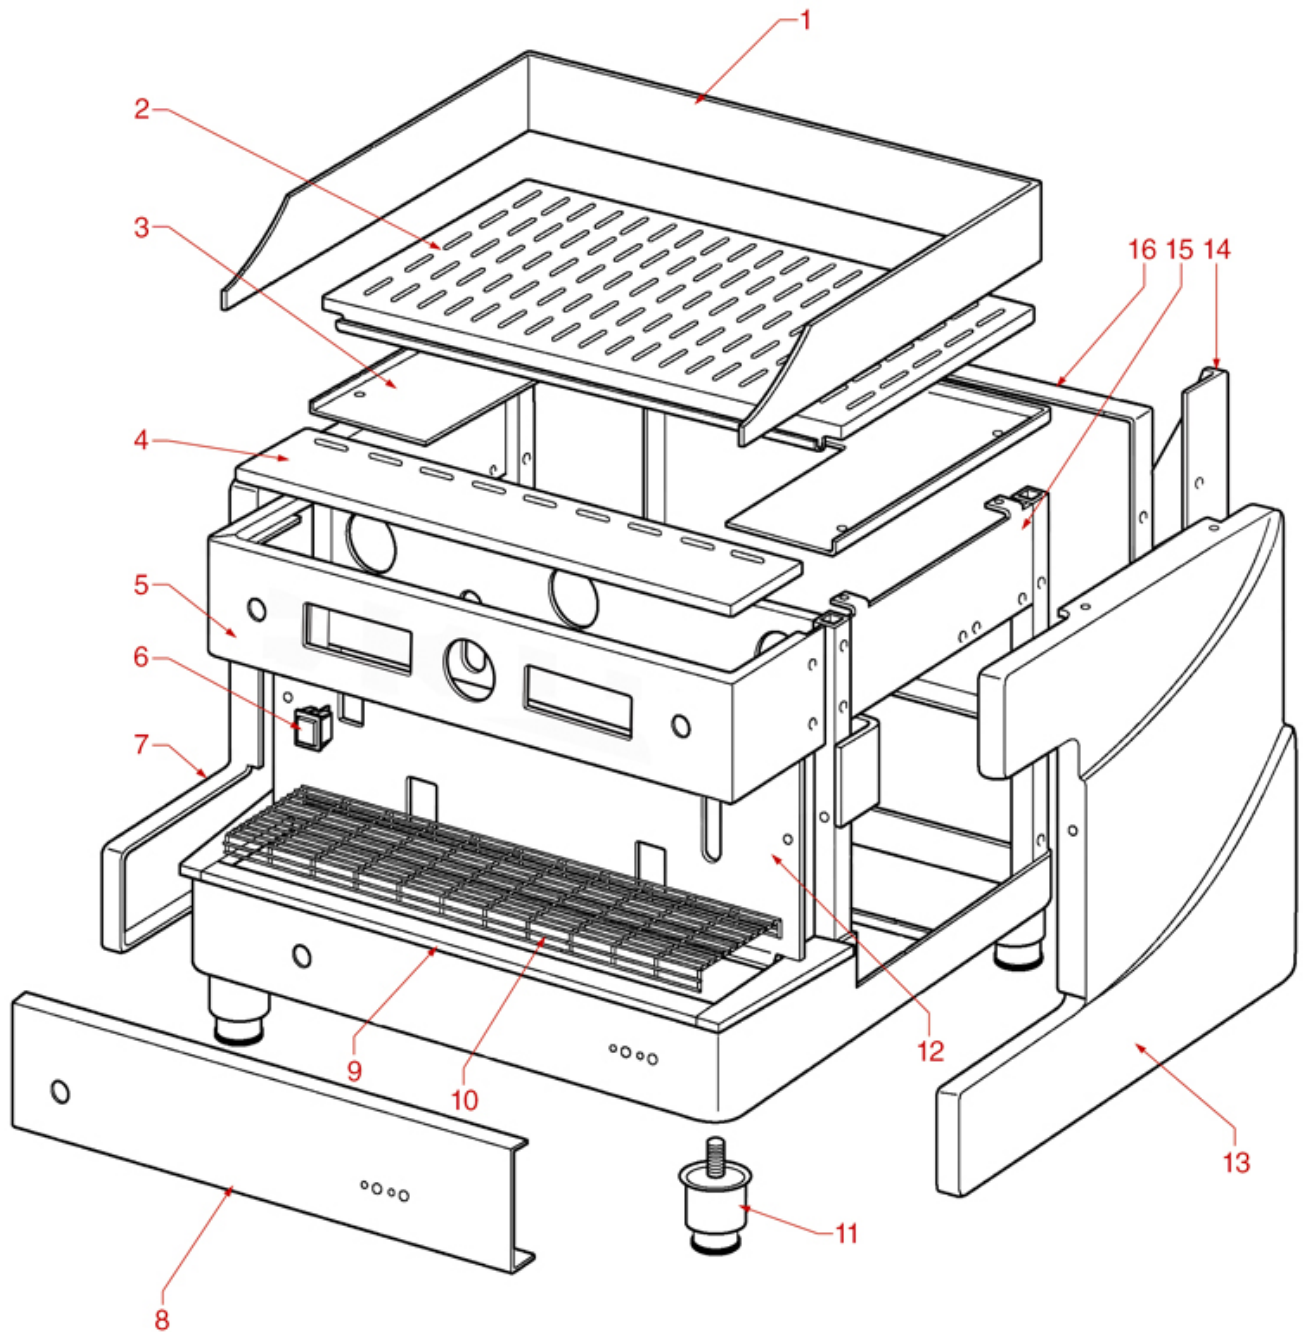

GRIMAC

Position	LF code no.	Description
6	3319294	BLACK BIPOLAR SWITCH 16A 250V
10	1185027	STAIN.STEEL CUP SUPPORT GRID 588x160 mm
10	1185028	STAIN.STEEL CUP SUPPORT GRID 767x160 mm

ECLISSE BODY PARTS

ECLISSE