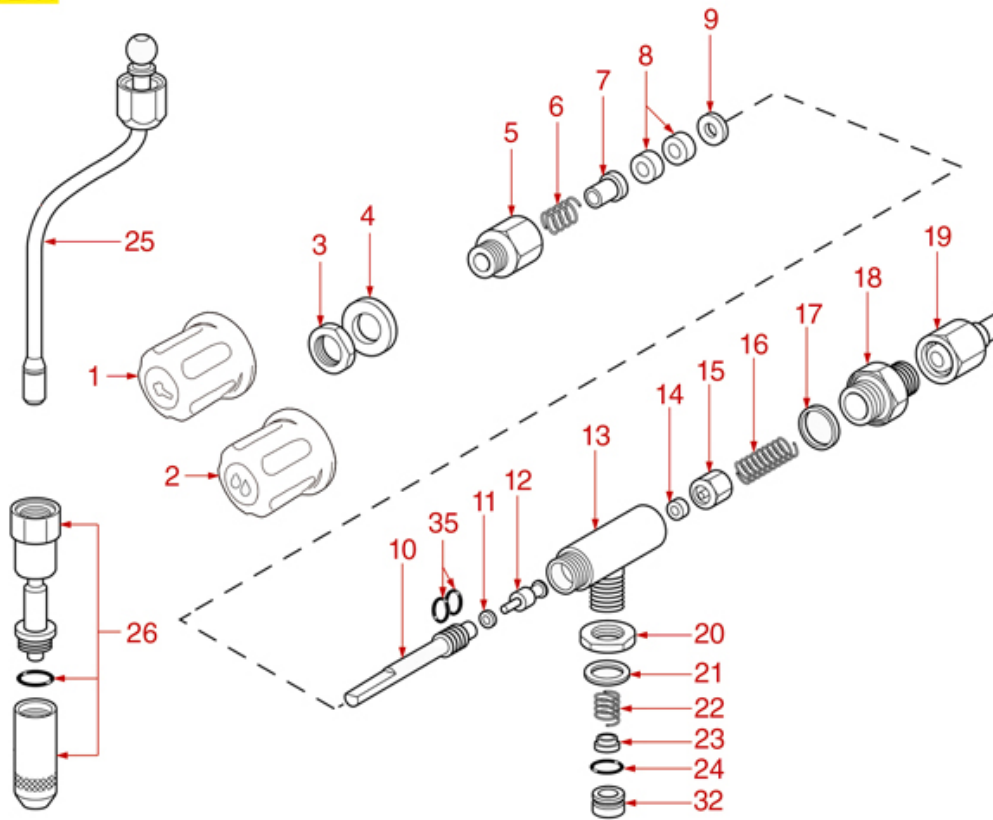

ZOLAI-ZOLAI WATER/STEAM TAP

ZOLA I

ZOLA II - TEN

GRIMAC

Position	LF code no.	Description
1	1241333	STEAM TAP KNOB
2	1241609	WATER TAP KNOB
6	1250652	TAP SPRING ø 15x18 mm
7	1186322	TAP ROD BUSHING
8	1186300	FLAT GASKET ø 15x7.3x4 mm EPDM
8	1186756	FLAT VITON GASKET ø 15.5x7.5x4 mm
9	1186681	TAP WASHER
10	1324300	SPINDLE FOR WATER/STEAM TAP
12	1324301	LONG SPINDLE
14	1186311	NBR FLAT GASKET ø 13x4x4 mm
15	1186122	GASKET HOLDER FOR TAP
16	1250157	TAP SPRING ø 12.5x30 mm
17	1186117	TEFLON FLAT GASKET ø 26x21x2 mm
21	1186314	TEFLON FLAT GASKET ø 22x17x2 mm
22	1250651	TAP SPRING ø 11x16 mm
23	1186683	WASHER FOR SPRING
24	1186346	O-RING 02043 EPDM
25	1449698	STEAM PIPE COMPLETE
26	1449699	COMPLETE WATER PIPE
27	1348703	COMPLETE STEAM TAP
28	1348704	COMPLETE WATER TAP
29	1348705	CIRCLIP A-8 UNI 7435
30	1241606	STEAM TAP KNOB
31	1241608	WATER TAP KNOB
32	1186680	CONICAL TEFLON SEAL ø 14.5x9x8 mm
34	1348707	COMPLETE STEAM TAP
35	1186236	O-RING 03043 VITON