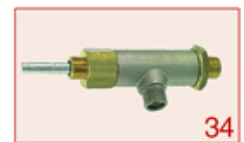

ZOLA II - TEN