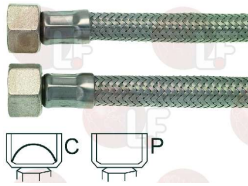

Suitable for:

Suitable for:

1449712 FLEX HOSE $\varnothing$ 3/8" Fp x Fc L.80 cm
stainless steel coated
conical and flat fitting
external pipe $\varnothing$ 12 mm

1449089 FLEX PIPE $\varnothing$ 3/8" Fp x Fp L.200 cm