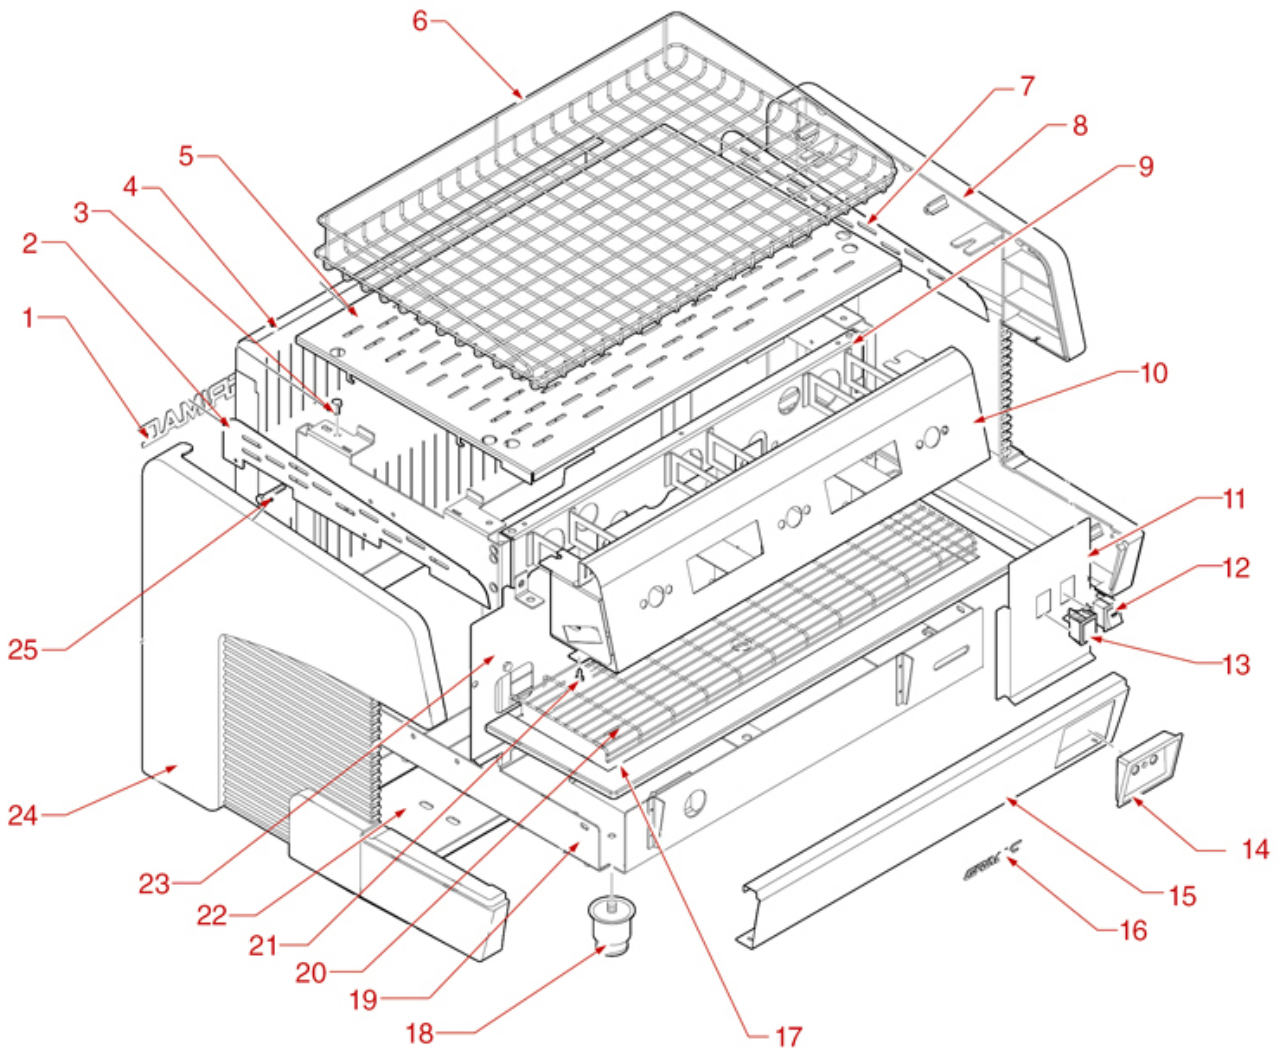

ECLISSE BODY PARTS

ECLISSE

GRIMAC

Position	LF code no.	Description
10	1185026	STAIN.STEEL CUP SUPPORT GRID 488x160 mm

G10 BODY PARTS

G10

GR6501

Positions without LF code no.: upon request