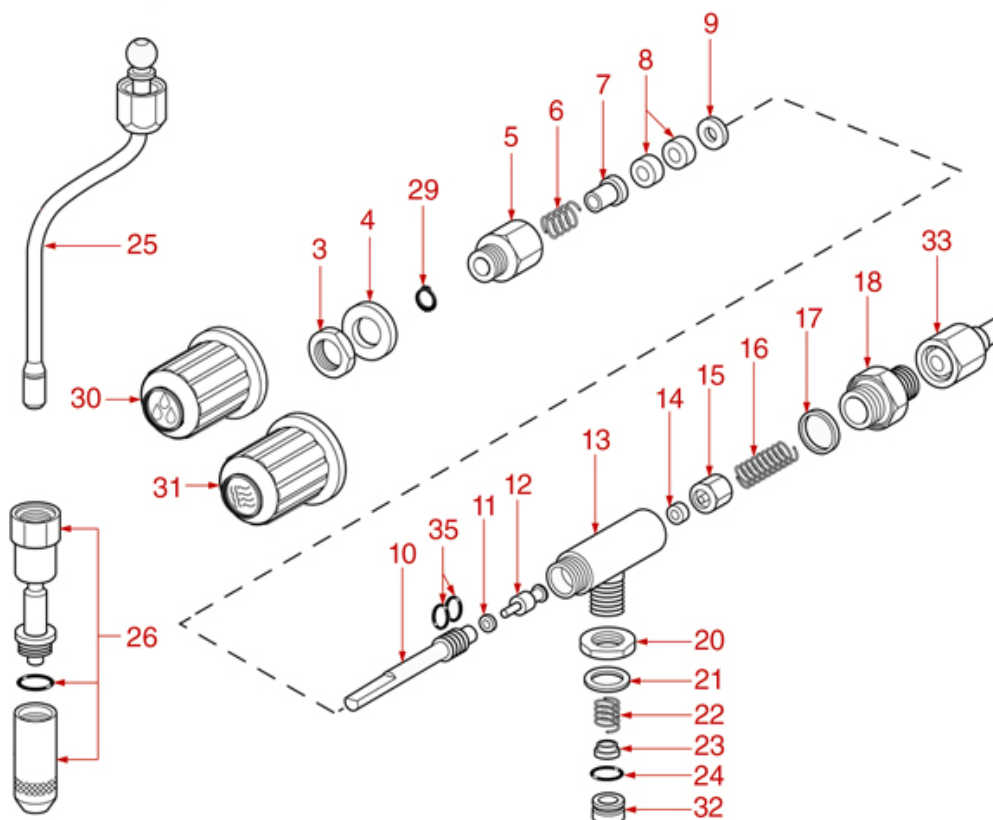

ZOLAI-ZOLAI WATER/STEAM TAP

ZOLA I

ZOLA II - TEN

GRIMAC

Position	LF code no.	Description
1	1241333	STEAM TAP KNOB
2	1241609	WATER TAP KNOB
6	1250652	TAP SPRING ø 15x18 mm
7	1186322	TAP ROD BUSHING
8	1186300	FLAT GASKET ø 15x7.3x4 mm EPDM
8	1186756	FLAT VITON GASKET ø 15.5x7.5x4 mm
9	1186681	TAP WASHER
10	1324300	SPINDLE FOR WATER/STEAM TAP
12	1324301	LONG SPINDLE
14	1186311	NBR FLAT GASKET ø 13x4x4 mm
15	1186122	GASKET HOLDER FOR TAP
16	1250157	TAP SPRING ø 12.5x30 mm
17	1186117	TEFLON FLAT GASKET ø 26x21x2 mm
21	1186314	TEFLON FLAT GASKET ø 22x17x2 mm
22	1250651	TAP SPRING ø 11x16 mm
23	1186683	WASHER FOR SPRING
24	1186346	O-RING 02043 EPDM
25	1449698	STEAM PIPE COMPLETE
26	1449699	COMPLETE WATER PIPE
27	1348703	COMPLETE STEAM TAP
28	1348704	COMPLETE WATER TAP
29	1348705	CIRCLIP A-8 UNI 7435
30	1241606	STEAM TAP KNOB
31	1241608	WATER TAP KNOB
32	1186680	CONICAL TEFLON SEAL ø 14.5x9x8 mm
34	1348707	COMPLETE STEAM TAP
35	1186236	O-RING 03043 VITON