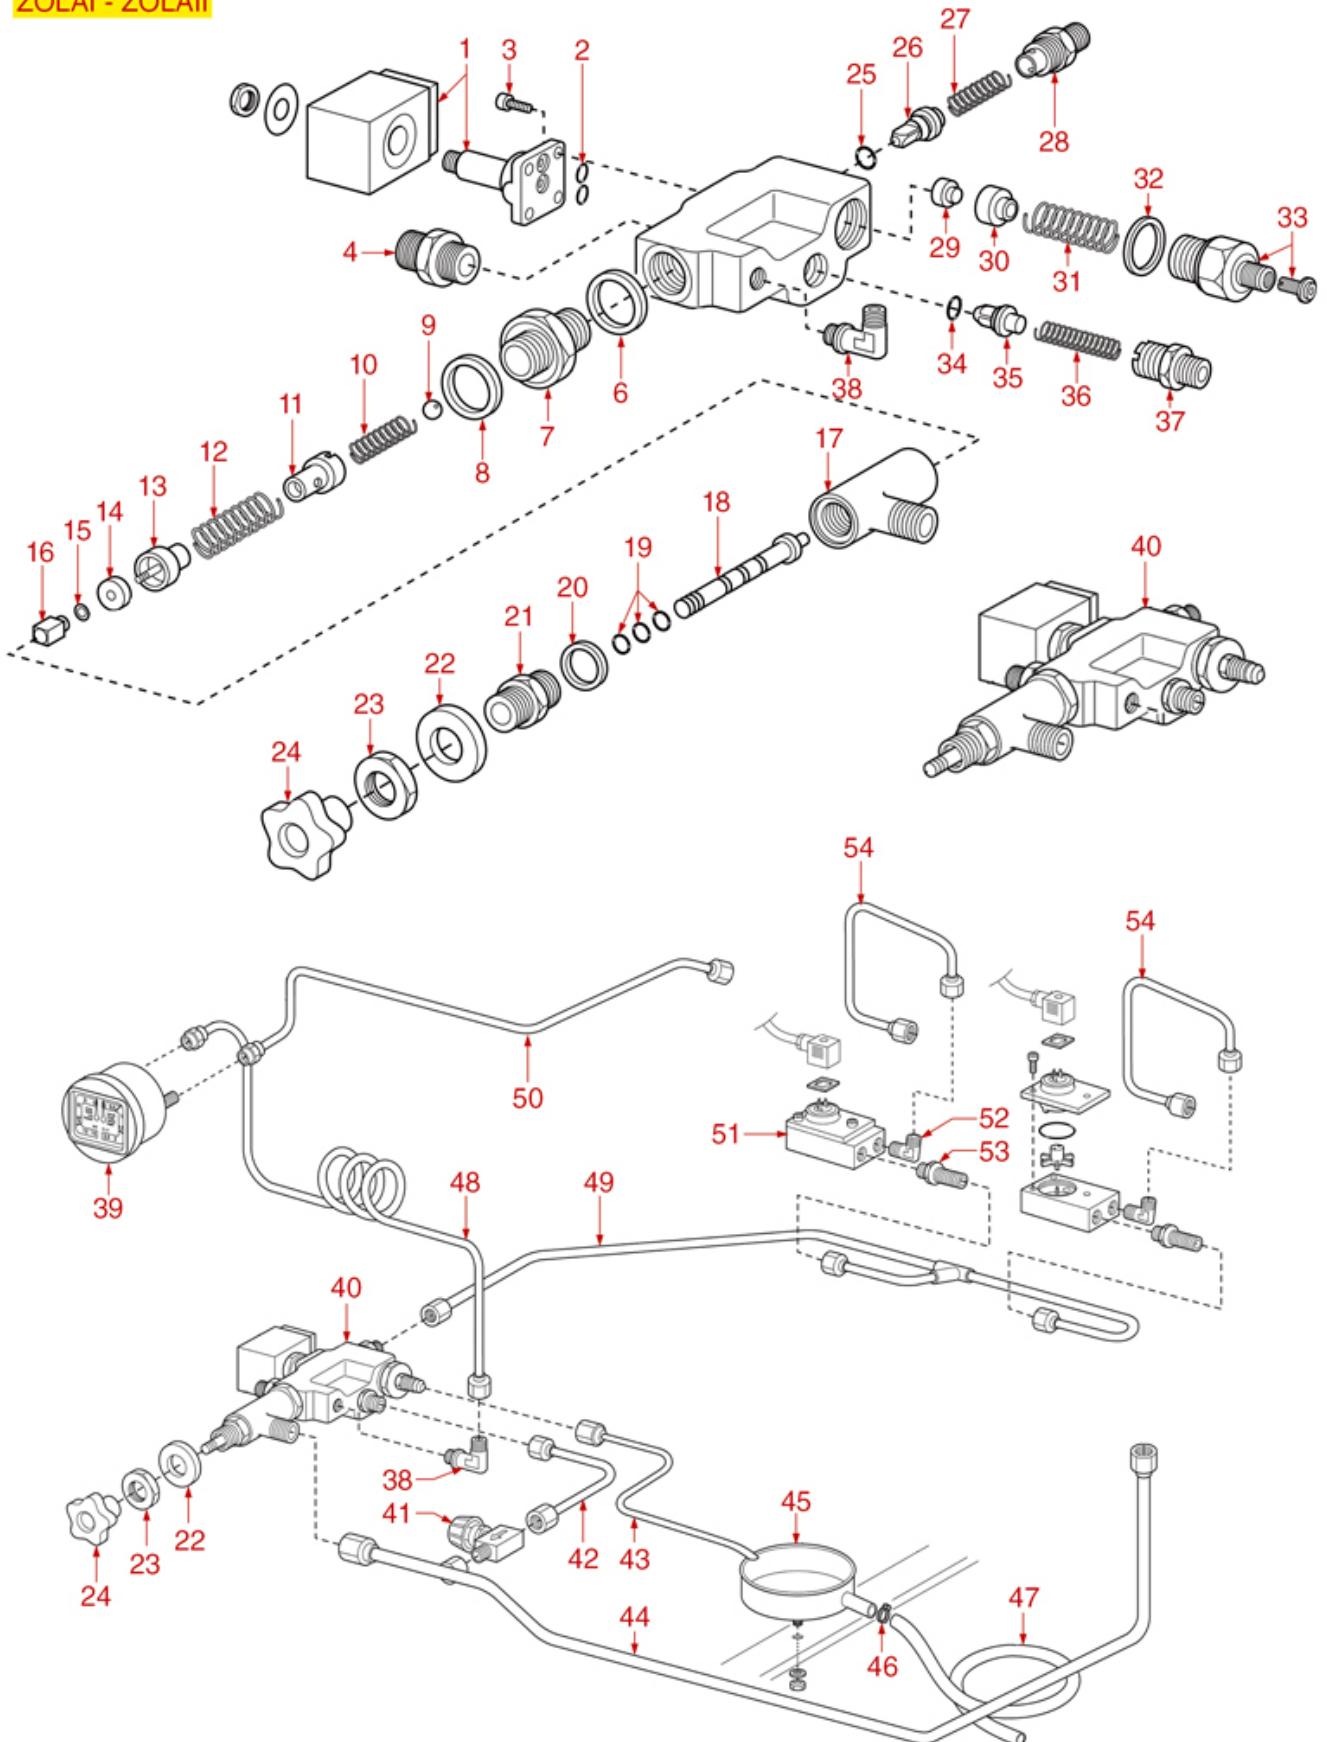

ZOLAI-ZOLAIII WATER INLET TAP

ZOLAI - ZOLAIII

GRIMAC

Position	LF code no.	Description
1	1120352	2-WAY SOLENOID VALVE PARKER 230V 50/60Hz
2	1186611	O-RING 02025 RED SILICONE
2	1186612	O-RING 02025 VITON
3	1455034	S/S SCREW T.C.C.E.I M4x10 UNI 5931
6	1186117	TEFLON FLAT GASKET $\varnothing$ 26x21x2 mm
8	1186117	TEFLON FLAT GASKET $\varnothing$ 26x21x2 mm
9	1323003	STAINLESS STEEL BALL $\varnothing$ 8 mm
10	1250654	NON-RETURN VALVE SPRING $\varnothing$ 8x34 mm
12	1250536	SPRING $\varnothing$ 13x42 mm
13	1186309	GASKET HOLDER BUSHING
14	1186311	NBR FLAT GASKET $\varnothing$ 13x4x4 mm
16	1324303	SQUARE PIN 10.1 mm 6x6 mm M3
18	1324302	SPINDLE FOR WATER INLET
19	3243009	O-RING GASKET 0106 EPDM
20	1186314	TEFLON FLAT GASKET $\varnothing$ 22x17x2 mm
24	1241603	WATER INLET TAP KNOB
25	1186687	O-RING M 0080-20 VITON
26	1523201	TRIANGULAR NON-RETURN VALVE
27	1250654	NON-RETURN VALVE SPRING $\varnothing$ 8x34 mm
29	1186129	FLAT EPDM GASKET $\varnothing$ 15/6x10 mm
30	1186689	GASKET HOLDER FOR TAP
31	1250656	OUTLET SPRING $\varnothing$ 14.5x35 mm
32	1186117	TEFLON FLAT GASKET $\varnothing$ 26x21x2 mm
34	1186687	O-RING M 0080-20 VITON
35	1523202	TRIANGULAR NON-RETURN VALVE
36	1250654	NON-RETURN VALVE SPRING $\varnothing$ 8x34 mm
39	1245411	BOILER-PUMP PRESSURE GAUGE $\varnothing$ 63 mm
40	1348706	WATER INLET TAP
41	3526699	BALL VALVE $\varnothing$ 1/4" MF
45	1527504	DRAIN TUB $\varnothing$ 80 mm
51	1455351	VOLUMETRIC FLOWMETER GICAR