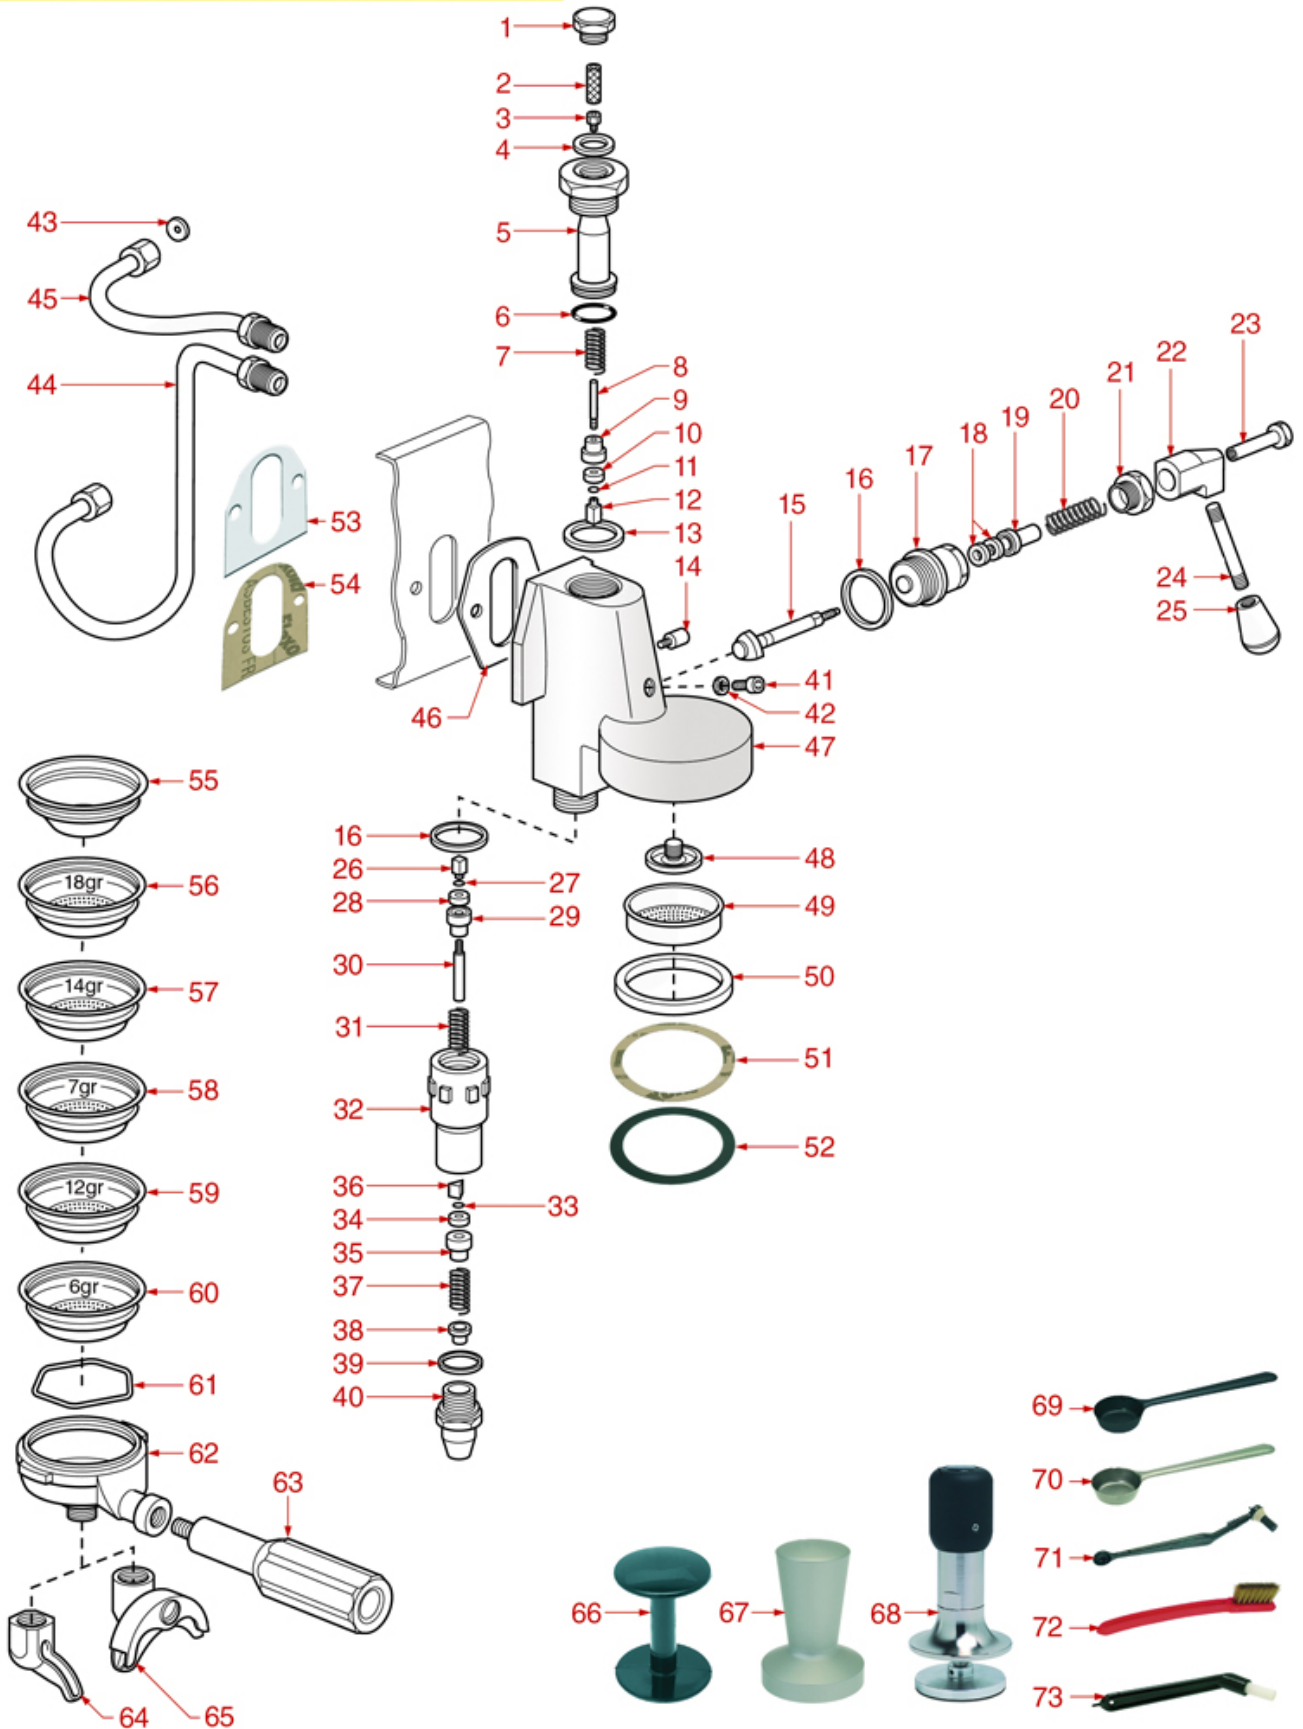

ZOLAI-ZOLAI-TEN-TWENTY-ECLISSE GROUP

ZOLA I - ZOLA II - TEN - TWENTY - ECLISSE

GRIMAC

Position	LF code no.	Description
1	1439001	CAP ø 16 mm FOR BREW GROUP
2	1160517	WATER FILTER ø 8.5x22 mm
3	1501522	NOZZLE M6x1 HOLE ø 0,75 mm
4	1186326	TEFLON FLAT GASKET ø 22x16x2 mm
5	1027016	UPPER CHROMIUM-PLATED SLEEVE
6	1186591	O-RING 0128 VITON
7	1250536	SPRING ø 13x42 mm
8	1250513	SPINDLE FOR GASKET HOLDER 40 mm
10	1186311	NBR FLAT GASKET ø 13x4x4 mm
12	1324303	SQUARE PIN 10.1 mm 6x6 mm M3
13	1186307	TEFLON FLAT GASKET ø 36x30x2 mm
16	1186307	TEFLON FLAT GASKET ø 36x30x2 mm
17	1349022	CAMS CHROMIUM-PLATED FITTING
18	1186300	FLAT GASKET ø 15x7.3x4 mm EPDM
19	1186313	CAM GUIDE BUSHING
20	1250538	SPRING ø 15x26 mm
21	1439533	STUFFING GLAND CHROME-PLATED FITTING
22	1191022	CHROMIUM-PLATED CAM
23	1528526	MAGNET SCREW
25	1241401	KNOB M8x1
28	1186311	NBR FLAT GASKET ø 13x4x4 mm
31	1250536	SPRING ø 13x42 mm
32	1027002	OUTLET CHROMIUM-PLATED SLEEVE
34	1186935	FLAT EPDM GASKET ø 13x4x4 mm
37	1250656	OUTLET SPRING ø 14.5x35 mm
38	1349536	DRAIN JET SWIRL
39	1186117	TEFLON FLAT GASKET ø 26x21x2 mm
40	1349537	DRAIN CHROMIUM-PLATED FITTING
41	1184804	STAINLESS STEEL SCREW M6x8
42	3528010	STAINL.STEEL SCREW WASHER M6 UNI 6592
46	1186502	COFFEE GROUP GASKET 79x71x2 mm
48	1501561	GROUP SPRAY NOZZLE ø 30 mm M10x1
49	1081016	SHOWER SCREEN ø 60 mm
49	1081116	SHOWER SCREEN ø 60 mm
49	1081516	SHOWER ø 60 mm
50	1186891	FILTER HOLDER GASKET ø 73x57x8 mm
51	1190001	PAPER SEAL ø 73x59x0.8 mm
52	1190002	RUBBER SEAL ø 73x59x1 mm EPDM
53	1186508	COFFEE GROUP GASKET 77x73x2 mm
54	1186384	COFFEE GROUP GASKET 80x70x2 mm
55	1160339	BLIND FILTER
56	1160345	2 CUPS FILTER 18 gr
57	1160337	2-CUP FILTER 14 GRAMS
58	1160335	1 CUP FILTER 7 g
59	1160252	2-CUP FILTER 12 GRAMS
60	1160251	1 CUP FILTER 6 g
61	1250101	FILTER BLOCKING SPRING ø 1,00 mm INOX
62	1165022	FILTER HOLDER COFFEE MACHINES
63	1241504	FILTER HOLDER HANDLE M12
64	1022501	SINGLE SPOUT ø 3/8"
65	1022502	DOUBLE SPOUT ø 3/8"
66	1385002	NYLON COFFEE TAMPER ø 50/57 mm
67	1385053	ANODISED ALUMINUM TAMPER ø 58 mm
68	1385600	DYNAMOMETRIC MANUAL COFFEE TAMPER ø 57mm
69	1069001	PLASTIC MEASURING SPOON 20 ml
70	1069002	STAINLESS STEEL MEASURING SPOON 20 ml
71	1384003	BLACK SHOWER CLEANING BRUSH
71	1384011	RED SHOWER CLEANING BRUSH
71	1384012	ORANGE SHOWER CLEANING BRUSH
72	1384002	BRUSH FOR MAINTENANCE
73	1384001	BRUSH FOR COFFEE SHOWER