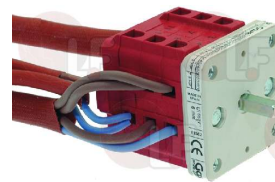

1057020 SELECTOR SWITCH 0-2 POSITIONS 25A 600V

square pin 5x5 mm
for Coffee machine (FIORENZATO C.S.)
for Coffee machine (GRIMAC) G11

GRIMAC A2100316