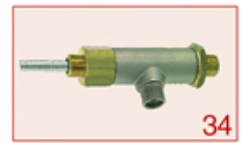

ZOLAI WATER/STEAM TAP

GR1201

Positions without LF code no.: upon request

GRIMAC

Position	LF code no.	Description
2	1241461	WATER/STEAM TAP KNOB
3	1348042	CHROME PLATED NUT
4	1250652	TAP SPRING \varnothing 15x18 mm
5	1186322	TAP ROD BUSHING
6	1186312	EPDM FLAT GASKET \varnothing 15.5x7.5x4 mm
7	1186732	WASHER 15x8.4x1 mm
8	1324086	TAP HANDLE SPINDLE
9	3528004	HEXAGONAL SCREW WASHER M4 - 100 PCS
10	1324026	TAP SPINDLE
12	1186311	NBR FLAT GASKET \varnothing 13x4x4 mm
13	1186122	GASKET HOLDER FOR TAP
14	1250157	TAP SPRING \varnothing 12.5x30 mm
15	1250202	NON-RETURN VALVE SPRING \varnothing 8x30 mm
16	1323003	STAINLESS STEEL BALL \varnothing 8 mm
17	1186323	TEFLON FLAT GASKET \varnothing 24x18x2 mm
20	1250549	SPRING \varnothing 11x25 mm
21	1186556	O-RING R6 EPDM
22	1449068	STEAM PIPE COMPLETE
23	1348842	STEAM TAP ASSY
25	1449697	COMPLETE WATER PIPE
26	1349705	EXTENSION \varnothing 3/8" FOR INLET
29	1349112	FITTING \varnothing 1/4"M-3/8"M

TWENTY-ECLISSE WATER/STEAM TAP

TWENTY

ECLISSE

GRIMAC

Position	LF code no.	Description
6	1250652	TAP SPRING ø 15x18 mm
7	1186322	TAP ROD BUSHING
8	1186300	FLAT GASKET ø 15x7.3x4 mm EPDM
9	1186681	TAP WASHER
10	1324300	SPINDLE FOR WATER/STEAM TAP
12	1324301	LONG SPINDLE
14	1186311	NBR FLAT GASKET ø 13x4x4 mm
15	1186122	GASKET HOLDER FOR TAP
16	1250157	TAP SPRING ø 12.5x30 mm
17	1186117	TEFLON FLAT GASKET ø 26x21x2 mm
21	1186314	TEFLON FLAT GASKET ø 22x17x2 mm
22	1250651	TAP SPRING ø 11x16 mm
23	1186683	WASHER FOR SPRING
24	1186346	O-RING 02043 EPDM
25	1449698	STEAM PIPE COMPLETE
26	1449699	COMPLETE WATER PIPE
27	1348703	COMPLETE STEAM TAP
28	1348704	COMPLETE WATER TAP
29	1348705	CIRCLIP A-8 UNI 7435
32	1186680	CONICAL TEFLON SEAL ø 14.5x9x8 mm
34	1348707	COMPLETE STEAM TAP
35	1186236	O-RING 03043 VITON