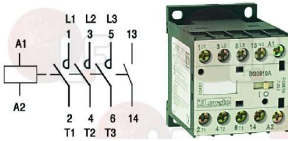

GRIMAC C306 GRIMAC 116070022

Cup support grids

1185016 CHROME-PLATED CUP SHELF
dimensions 240x88 mm
for Coffee machine (GRIMAC) NUVOLA