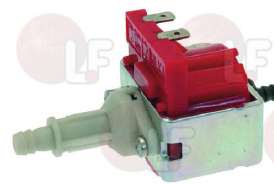

GRIMAC MG558

GRIMAC 122050001

Water containers for OCS HORECA

1080182 WATER CONTAINER LID
dimensions 197x73 mm
for Coffee machine (GRIMAC) AMBRA
DADAVAPORDOUBLE - NUVOLA - OPALE - TERRY