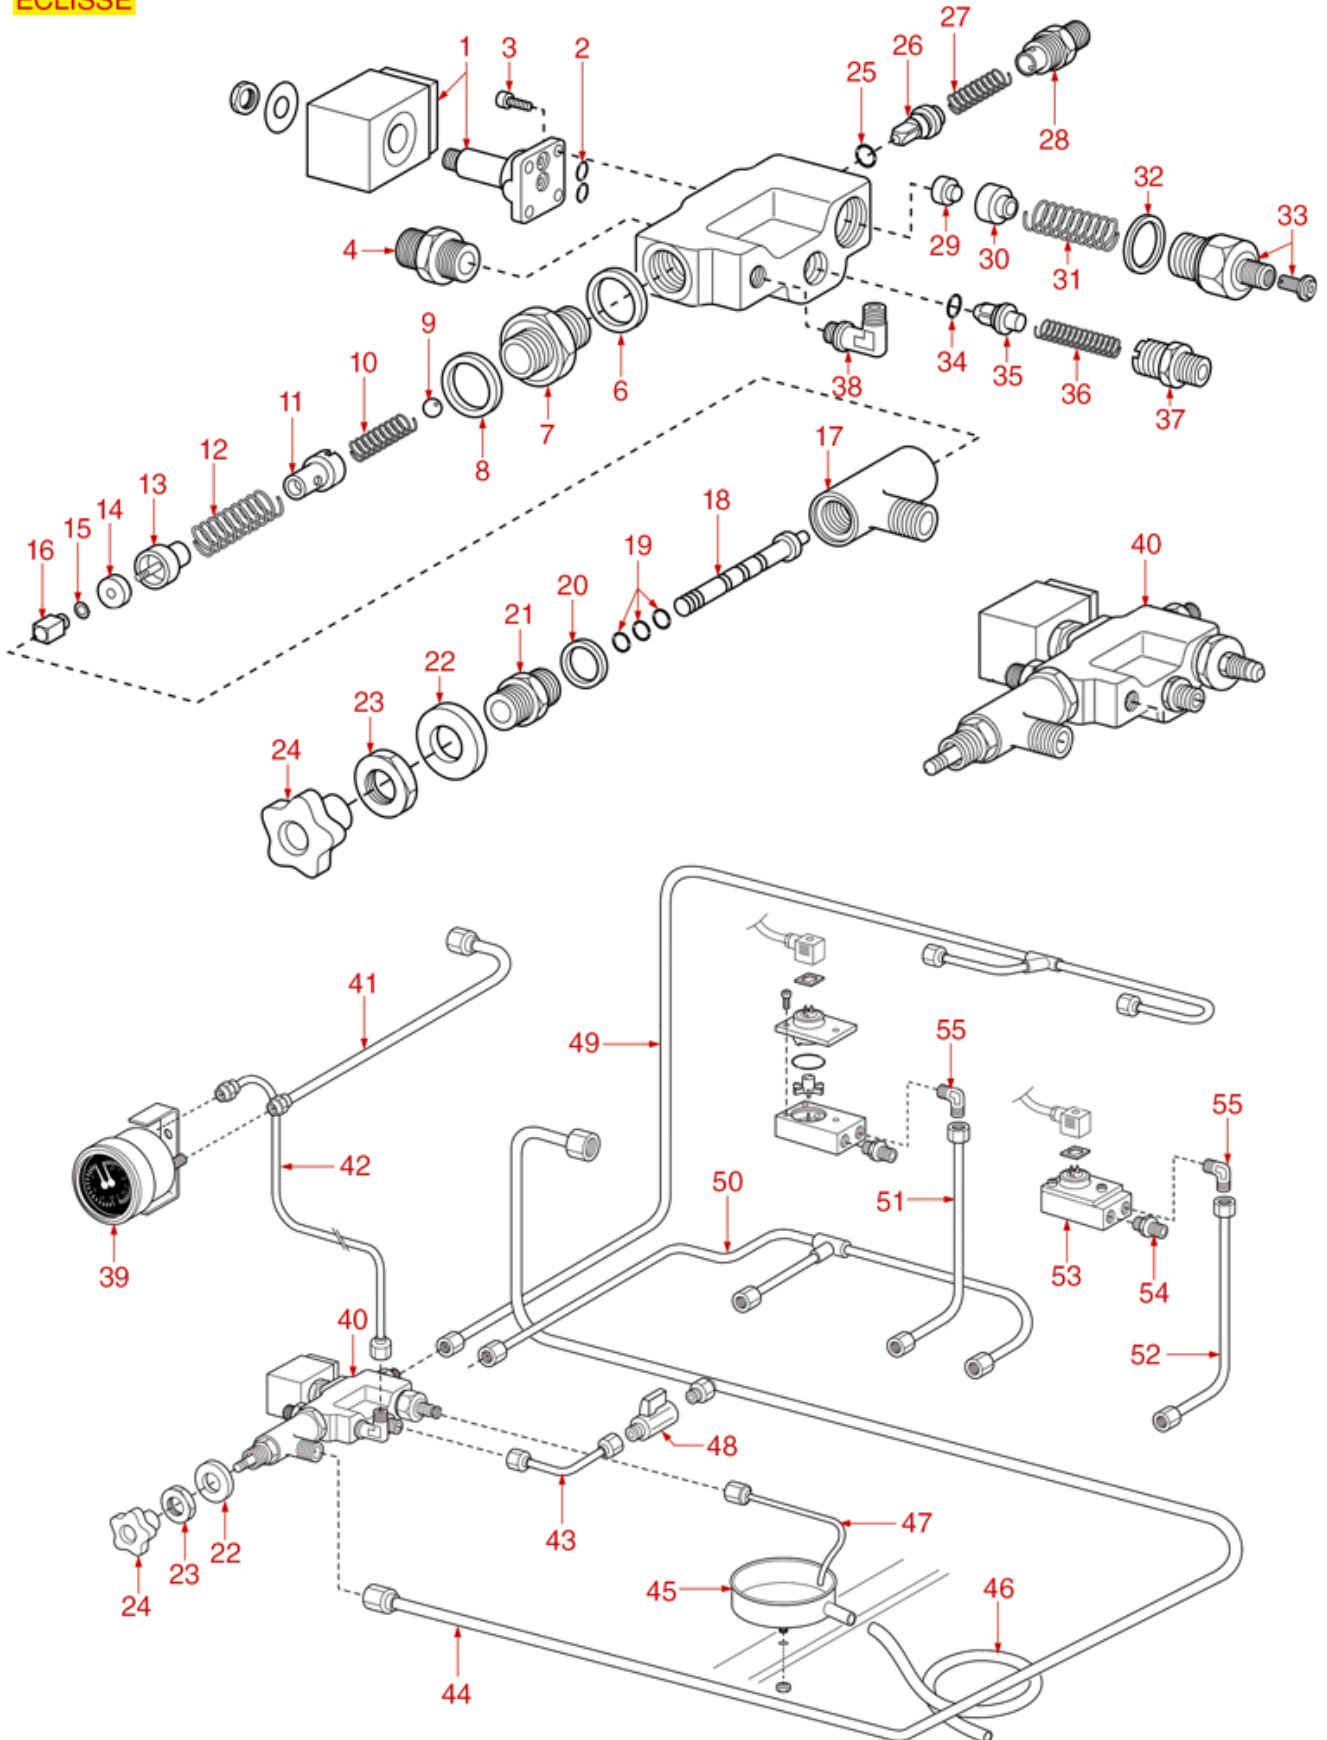

ECLISSE WATER INLET TAP

ECLISSE

GR2301

Positions without LF code no.: upon request

GRIMAC

Position	LF code no.	Description
1	1120352	2-WAY SOLENOID VALVE PARKER 230V 50/60Hz
2	1186611	O-RING 02025 RED SILICONE
2	1186612	O-RING 02025 VITON
3	1455034	S/S SCREW T.C.C.E.I M4x10 UNI 5931
6	1186117	TEFLON FLAT GASKET $\varnothing$ 26x21x2 mm
8	1186117	TEFLON FLAT GASKET $\varnothing$ 26x21x2 mm
9	1323003	STAINLESS STEEL BALL $\varnothing$ 8 mm
10	1250654	NON-RETURN VALVE SPRING $\varnothing$ 8x34 mm
12	1250536	SPRING $\varnothing$ 13x42 mm
13	1186309	GASKET HOLDER BUSHING
14	1186311	NBR FLAT GASKET $\varnothing$ 13x4x4 mm
16	1324303	SQUARE PIN 10.1 mm 6x6 mm M3
18	1324302	SPINDLE FOR WATER INLET
19	3243009	O-RING GASKET 0106 EPDM
20	1186314	TEFLON FLAT GASKET $\varnothing$ 22x17x2 mm
24	1241605	WATER INLET TAP KNOB
25	1186687	O-RING M 0080-20 VITON
26	1523201	TRIANGULAR NON-RETURN VALVE
27	1250654	NON-RETURN VALVE SPRING $\varnothing$ 8x34 mm
29	1186129	FLAT EPDM GASKET $\varnothing$ 15/6x10 mm
30	1186689	GASKET HOLDER FOR TAP
31	1250656	OUTLET SPRING $\varnothing$ 14.5x35 mm
32	1186117	TEFLON FLAT GASKET $\varnothing$ 26x21x2 mm
34	1186687	O-RING M 0080-20 VITON
35	1523202	TRIANGULAR NON-RETURN VALVE
36	1250654	NON-RETURN VALVE SPRING $\varnothing$ 8x34 mm
39	1245200	BOILER-PUMP PRESSURE GAUGE $\varnothing$ 60 mm
40	1348706	WATER INLET TAP
48	3526699	BALL VALVE $\varnothing$ 1/4" MF