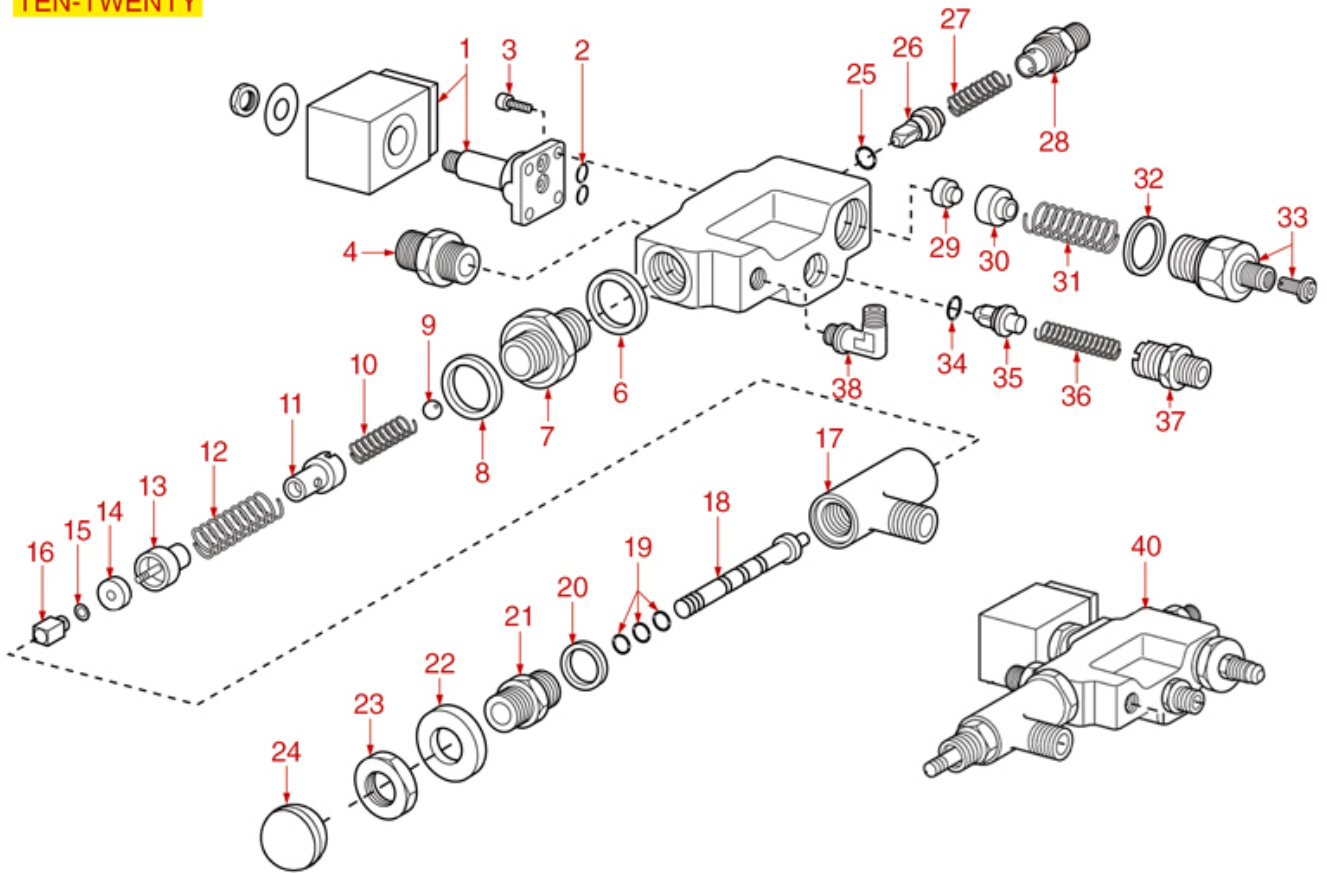

TEN-TWENTY WATER INLET TAP

TEN-TWENTY

GR2201

Positions without LF code no.: upon request

GRIMAC

Position	LF code no.	Description
1	1120352	2-WAY SOLENOID VALVE PARKER 230V 50/60Hz
2	1186611	O-RING 02025 RED SILICONE
2	1186612	O-RING 02025 VITON
3	1455034	S/S SCREW T.C.C.E.I M4x10 UNI 5931
6	1186117	TEFLON FLAT GASKET $\varnothing$ 26x21x2 mm
8	1186117	TEFLON FLAT GASKET $\varnothing$ 26x21x2 mm
9	1323003	STAINLESS STEEL BALL $\varnothing$ 8 mm
10	1250654	NON-RETURN VALVE SPRING $\varnothing$ 8x34 mm
12	1250536	SPRING $\varnothing$ 13x42 mm
13	1186309	GASKET HOLDER BUSHING
14	1186311	NBR FLAT GASKET $\varnothing$ 13x4x4 mm
16	1324303	SQUARE PIN 10.1 mm 6x6 mm M3
18	1324302	SPINDLE FOR WATER INLET
19	3243009	O-RING GASKET 0106 EPDM
20	1186314	TEFLON FLAT GASKET $\varnothing$ 22x17x2 mm
24	1241605	WATER INLET TAP KNOB
25	1186687	O-RING M 0080-20 VITON
26	1523201	TRIANGULAR NON-RETURN VALVE
27	1250654	NON-RETURN VALVE SPRING $\varnothing$ 8x34 mm
29	1186129	FLAT EPDM GASKET $\varnothing$ 15/6x10 mm
30	1186689	GASKET HOLDER FOR TAP
31	1250656	OUTLET SPRING $\varnothing$ 14.5x35 mm
32	1186117	TEFLON FLAT GASKET $\varnothing$ 26x21x2 mm
34	1186687	O-RING M 0080-20 VITON
35	1523202	TRIANGULAR NON-RETURN VALVE
36	1250654	NON-RETURN VALVE SPRING $\varnothing$ 8x34 mm
39	1245200	BOILER-PUMP PRESSURE GAUGE $\varnothing$ 60 mm
40	1348706	WATER INLET TAP
42	3526699	BALL VALVE $\varnothing$ 1/4" MF
47	1455351	VOLUMETRIC FLOWMETER GICAR
48	1349705	EXTENSION $\varnothing$ 3/8" FOR INLET