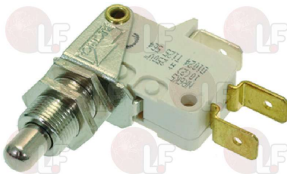

Microswitches

1. **1240821 MICROSWITCH 10A 250V**
   for Coffee machine (FAEMA) E61
   for Coffee machine (GRIMAC) ECLISSE - TWENTY
   ZOLAI - ZOLAI

GRIMAC GR779

1. **1240841 MICROSWITCH 15A 250V**