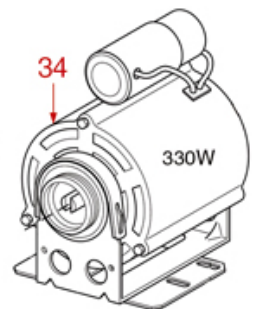

34

ZOLAI / ZOLAI