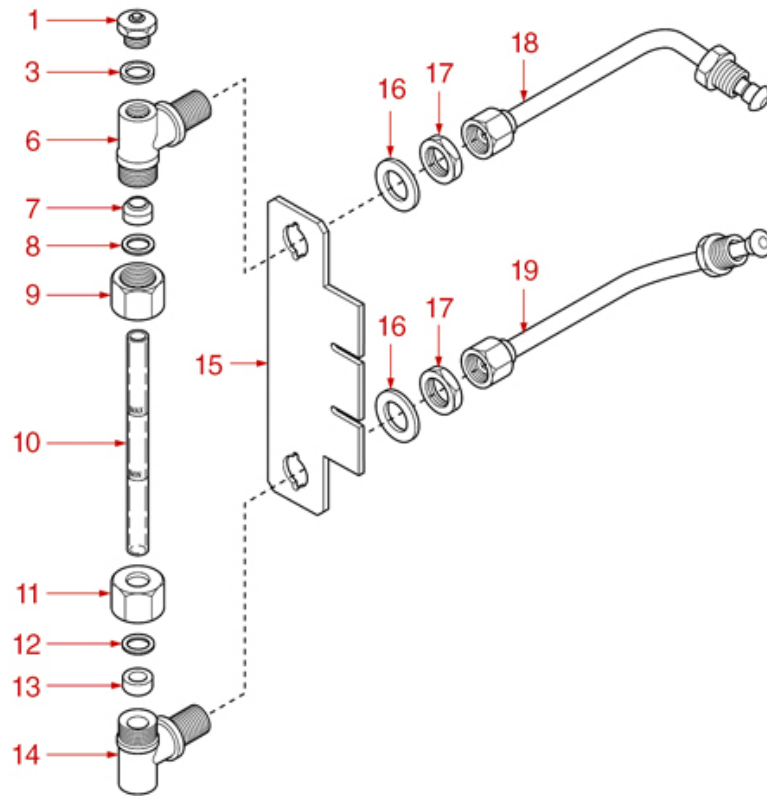

ZOLAI-ZOLAI-TEN-TWENTY-ECLISSE LEVEL

ZOLAI

ZOLAI-TEN-TWENTY-ECLISSE

GRIMAC

Position	LF code no.	Description
1	1523537	BOILER VALVE \varnothing 1/4"M
7	1186206	EPDM FLAT GASKET \varnothing 16x10x8 mm
8	1186685	BRASS WASHER FOR WATER LEVEL PIPE
10	1520100	LEVEL GAUGE GLASS \varnothing 11x140 mm
12	1186685	BRASS WASHER FOR WATER LEVEL PIPE
13	1186206	EPDM FLAT GASKET \varnothing 16x10x8 mm