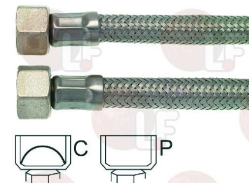

Suitable for:

GRIMAC

Suitable for:

1501541 NOZZLE M6x1 HOLE $\varnothing$ 0,8 mm
for brew group

GRIMAC 1201600004

Inlet hoses

1449707 FLEX HOSE $\varnothing$ 1/8" Fc x Fc Length 150 cm
stainless steel coated
conical female fittings
external pipe $\varnothing$ 10 mm

GRIMAC C334

GRIMAC 1270200005

1449706 FLEX HOSE $\varnothing$ 1/8" Fc x Fc Length 37 cm
stainless steel coated
conical female fittings
external pipe $\varnothing$ 10 mm

GRIMAC C333

GRIMAC 1270200004

1449705 FLEX HOSE $\varnothing$ 3/8" Fc x Fc L.75 cm
stainless steel coated
external pipe $\varnothing$ 12 mm

GRIMAC A2000002

GRIMAC CA256

GRIMAC GR711

GRIMAC 1270200007

1449725 FLEX HOSE $\varnothing$ 3/8" Fc x Fc Length 150 cm

GRIMAC GRC614

GRIMAC GR812

1449722 FLEX HOSE $\varnothing$ 3/8" Fc x Fc Length 50 cm

GRIMAC A2000001

1449715 FLEX HOSE $\varnothing$ 3/8" Fp x Fc L.150 cm
stainless steel coated
conical and flat fitting
external pipe $\varnothing$ 12 mm

GRIMAC V181

GRIMAC 1270100009

1449710 FLEX HOSE $\varnothing$ 3/8" Fp x Fc L.30 cm
stainless steel coated
conical and flat fitting
external pipe $\varnothing$ 12 mm

GRIMAC V176

GRIMAC 1270100004

1449711 FLEX HOSE $\varnothing$ 3/8" Fp x Fc L.50 cm
stainless steel coated
conical and flat fitting
external pipe $\varnothing$ 12 mm

GRIMAC V177

GRIMAC 1270100005