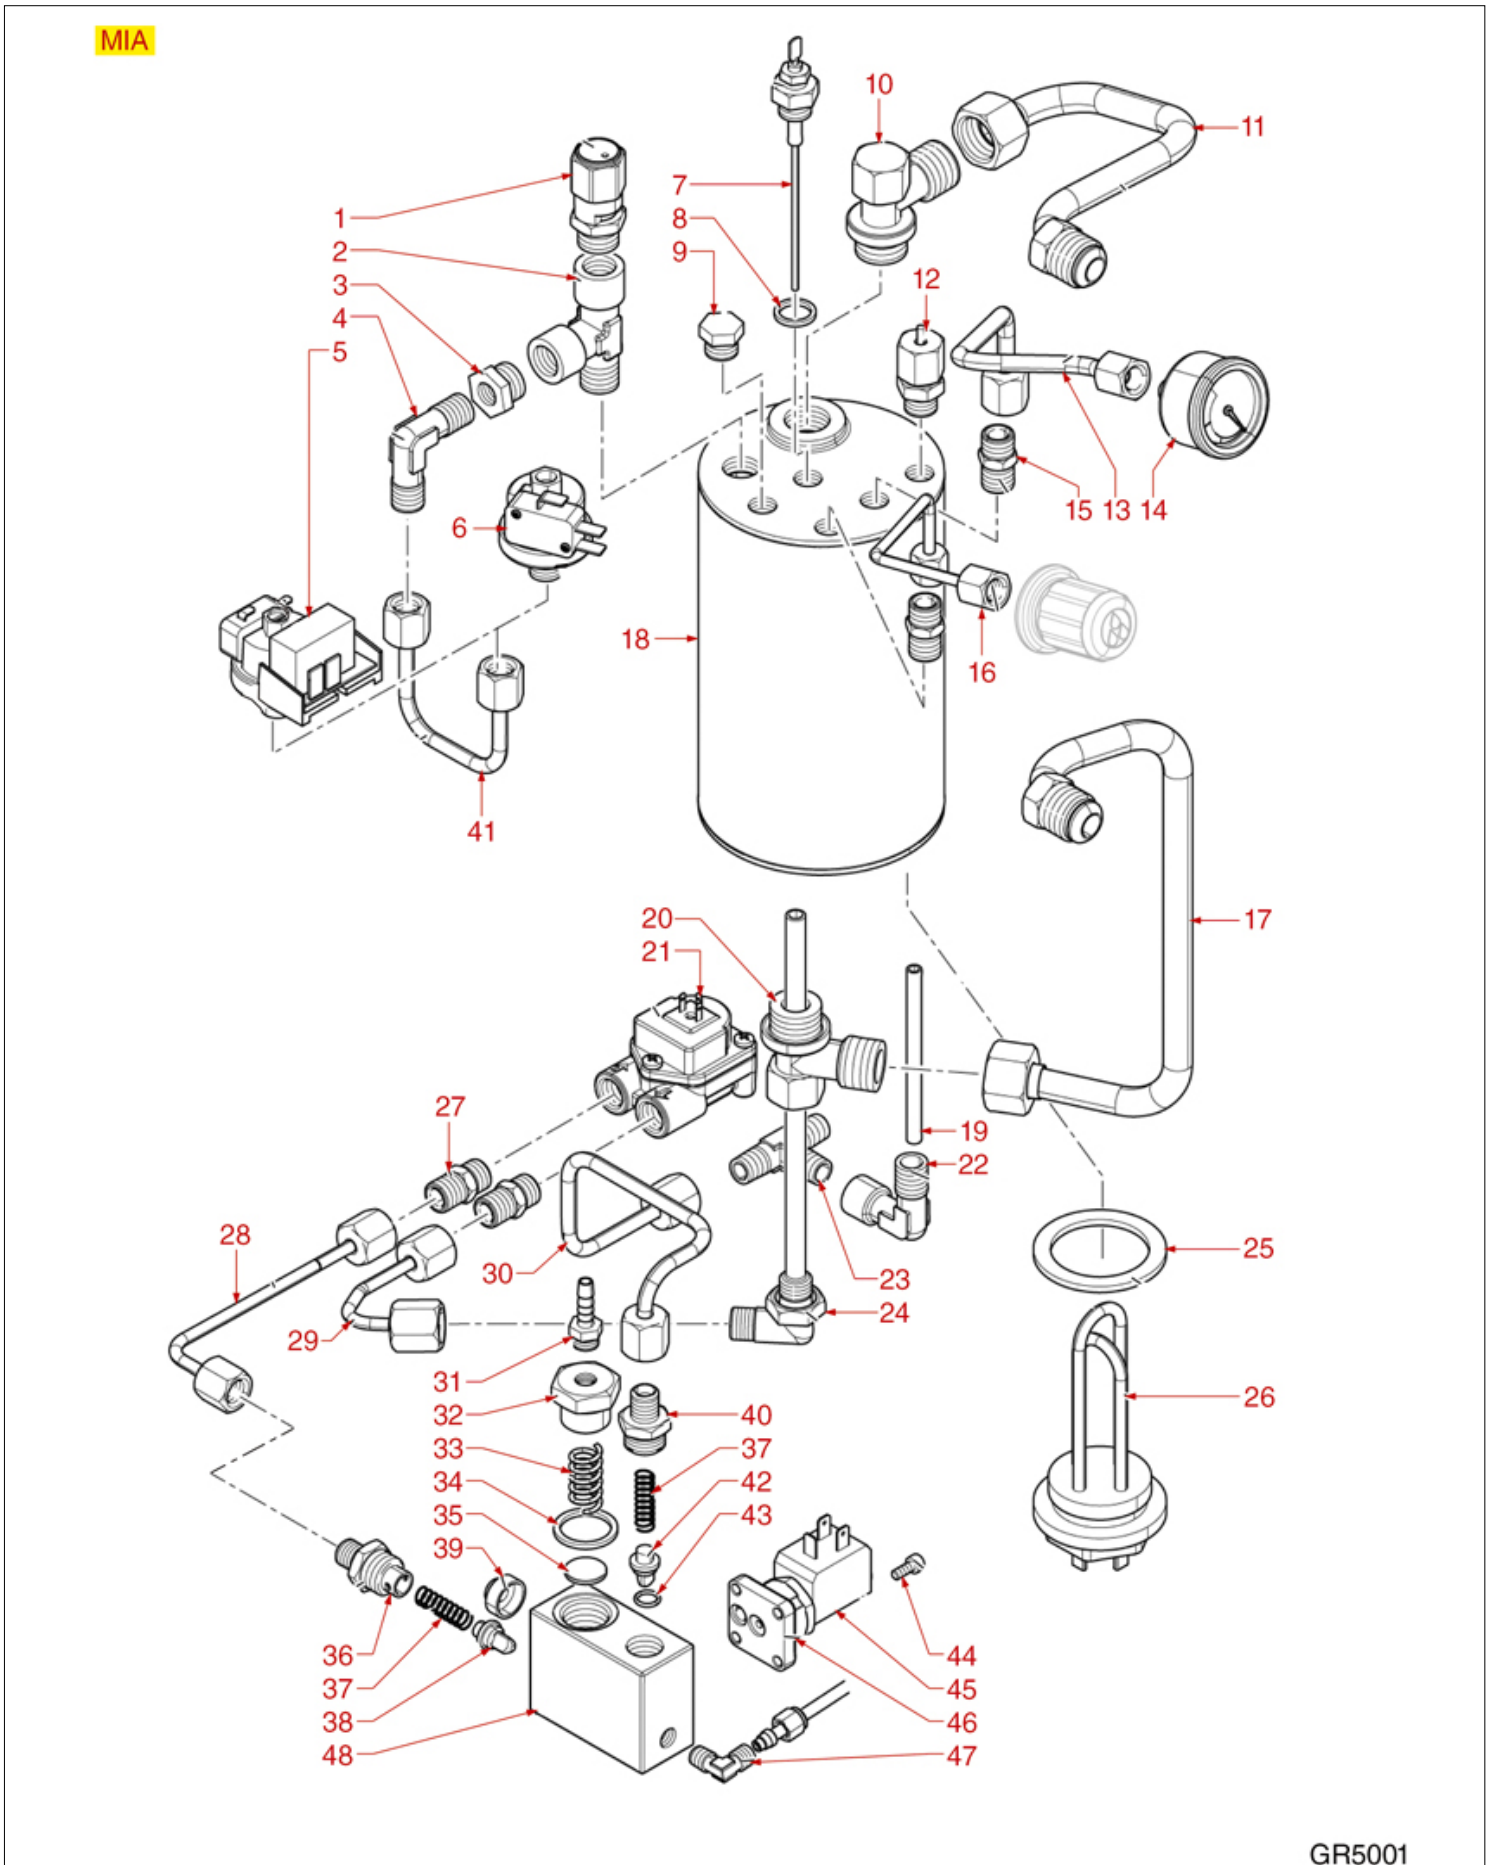

GRIMAC

Position	LF code no.	Description
1	1054043	DOSER CONTROL BOX 1 GROUP 230V
2	1054101	DOSER CONTROL BOX 2 GROUPS 230V
3	1054042	DOSER CONTROL BOX 2 GROUPS 240V
4	1054025	DOSER CONTROL BOX FI3NAV6 230V 50/60Hz
6	1357200	SELECTOR SWITCH 0-2 POSITIONS 16A 600V
7	1057020	SELECTOR SWITCH 0-2 POSITIONS 25A 600V
9	3319296	BLACK BIPOLAR SWITCH 16A 250V
10	3319294	BLACK BIPOLAR SWITCH 16A 250V
11	1319806	BLACK BIPOLAR SWITCH 16A 250V
12	1319809	BLACK BIPOLAR SWITCH 16A 250V
13	1319392	BLACK BIPOLAR SWITCH 10A 250V
14	1319463	BLACK BIPOLAR PUSH BUTTON 16A 250V
20	1054100	CONTROL-BOX P.BUT.PANEL 5 BUTTONS
21	1319600	PUSH-BUTTON PANEL 5 BUTTONS
22	1319601	PUSH-BUTTON PANEL 5 BUTTONS
23	1319602	PUSH-BUTTON PANEL 6 BUTTONS
24	1319585	PUSH-BUTTON PANEL 6 BUTTONS
25	3221095	ORANGE INDICATOR LAMP 230V
26	3221080	RED INDICATOR LAMP 230V
27	1240841	MICROSWITCH 15A 250V
30	1240072	MOTOR IPC 150W 230V 1.2A 50/60Hz 6 µf
31	1240281	CLAMP RPM MOTOR 120W
32	1240702	MOTOR RPM WITH CLAMP CONNECTION 165W
33	1240703	MOTOR RPM WITH CLAMP CONNECTION 165W
34	1240602	RPM MOTOR WITH CLAMP CONNECTION 330W
35	1320531	PRESSURE SWITCH P302/6 3-POLES 30A
36	1320541	PRESSURE SWITCH PARKER
40	1341316	LEVEL REGULATOR RL30/2C/F
41	1455351	VOLUMETRIC FLOWMETER GICAR

MIA BOILER