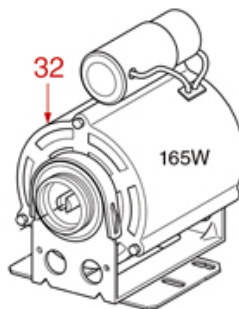

33

ECLISSE / TEN / TWENTY / G10

32

ZOLAI / G10