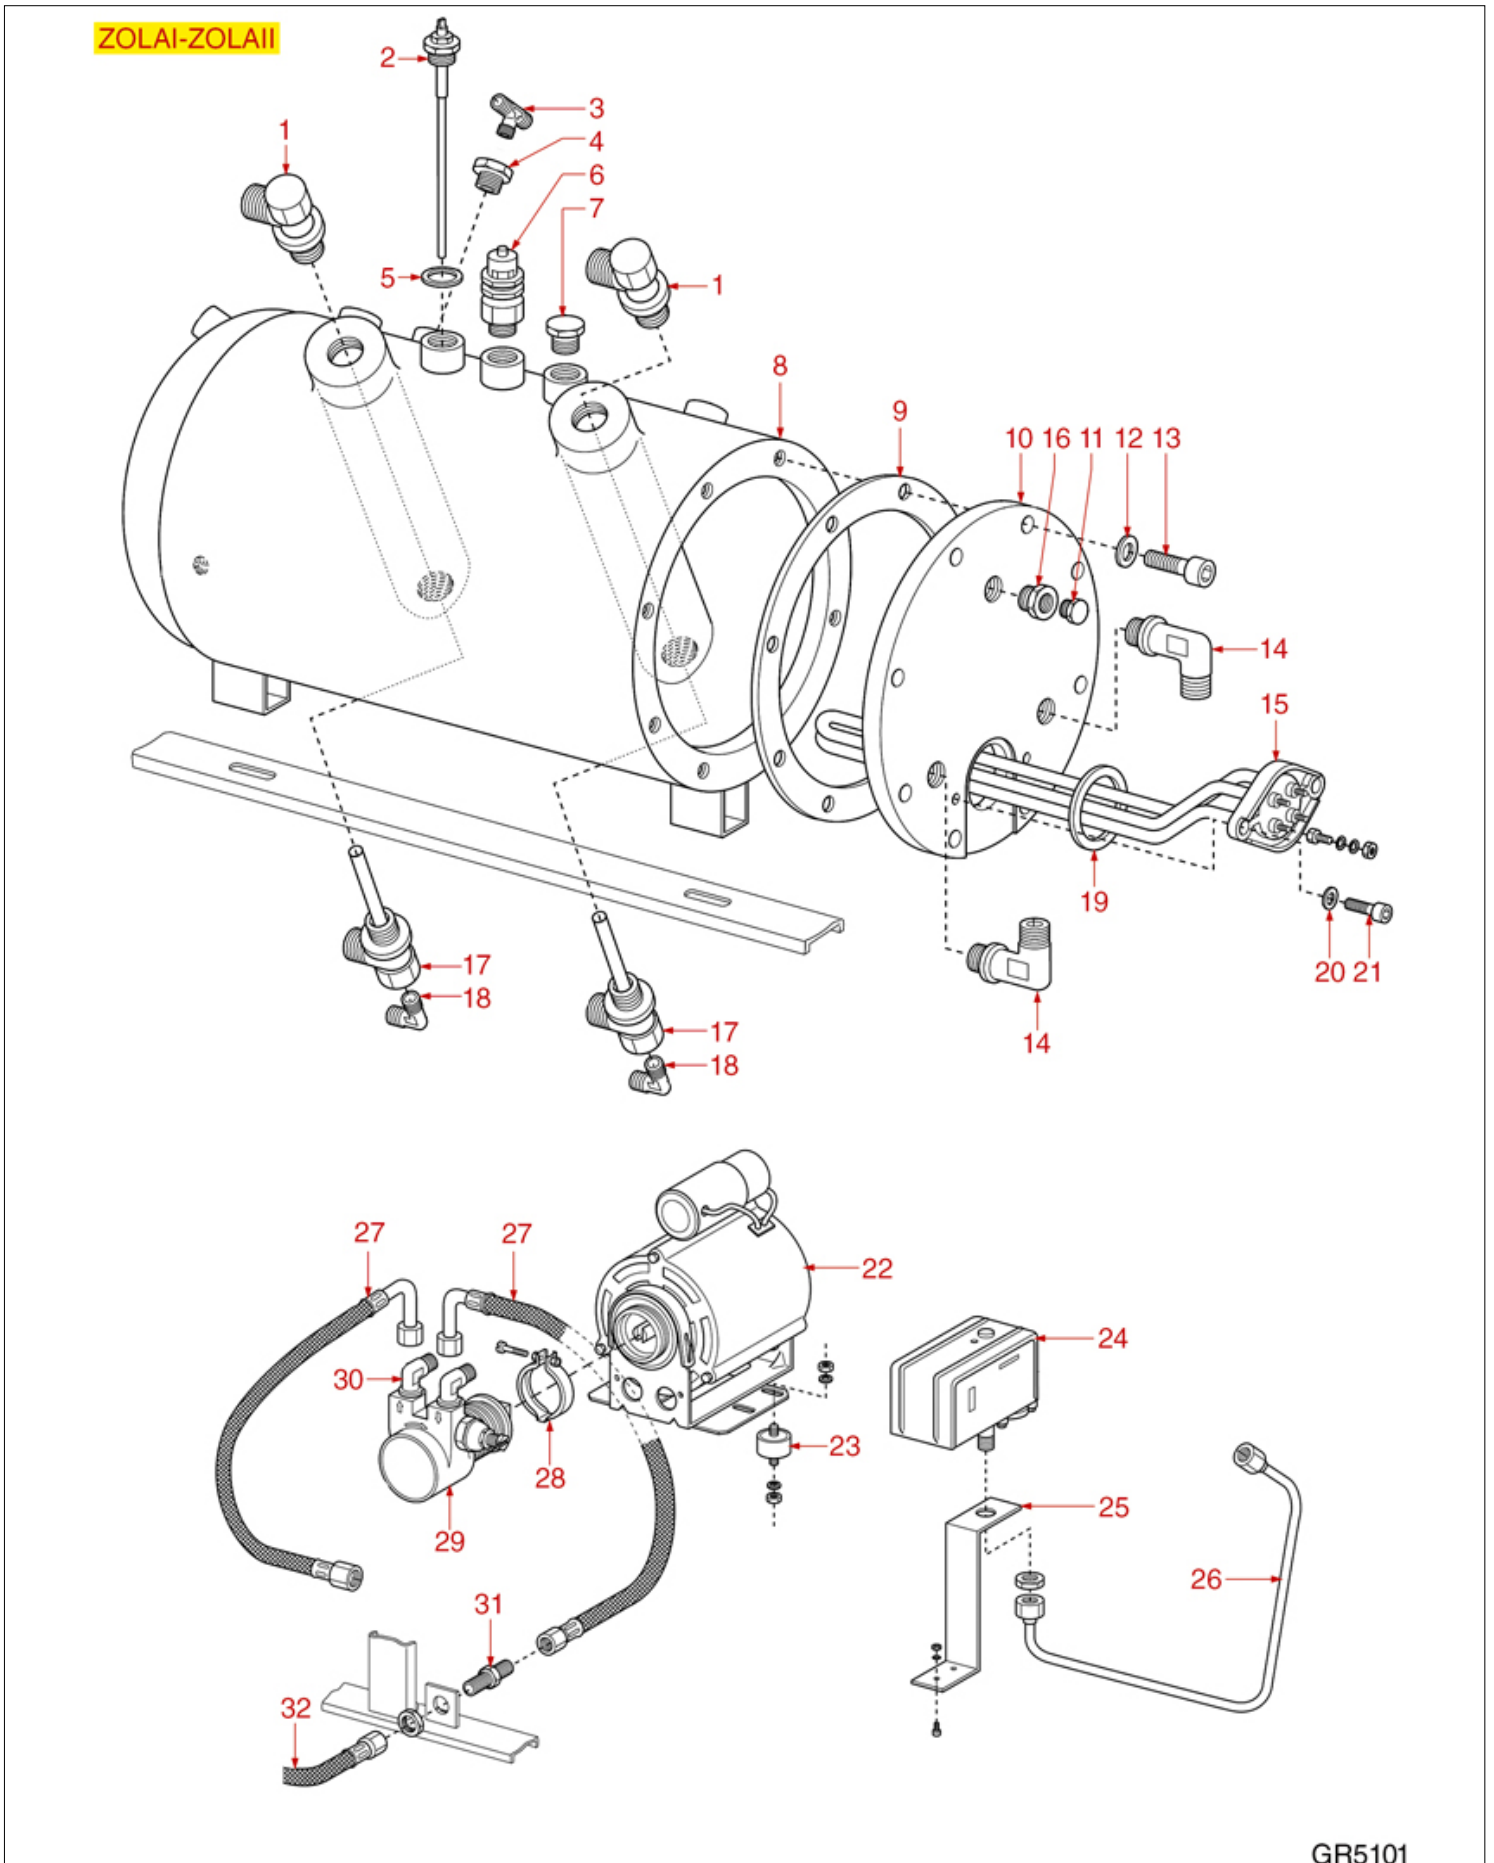

GRIMAC

Position	LF code no.	Description
1	1515002	BOILER VALVE ø 3/8"M
2	1349708	NICHEL PLATED T-FITTING ø 3/8"F-3/8"F
4	1349710	NICHEL PLATED L-FITTING ø 1/4"M-1/4"M
7	1341750	LEVEL PROBE ø 1/4"M-125 mm
8	1186680	CONICAL TEFLON SEAL ø 14.5x9x8 mm
10	1349711	NICHEL PLATED L-FITTING ø 1/2"M-1/2"M
12	1523538	BOILER VALVE ø 1/4"M
14	1245044	BOILER PRESSURE GAUGE ø 41 mm 0÷2,5 bar
20	5500019	BOILER FITTING ø 1/2"M-1/2"M-1/4"F
21	1455351	VOLUMETRIC FLOWMETER GICAR
22	1349717	NICHEL PLATED L-FITTING ø 1/4"M-1/4"F
23	3349356	NICHEL-PL.T-FITTING ø 1/8"M-1/8"M-1/8"M
25	1186623	TEFLON FLAT GASKET ø 53x42x3 mm
25	1186633	FLAT CARBO GASKET ø 53x42x3 mm
25	3186010	ASBESTOS FREE FLAT GASKET ø 54x42x2 mm
26	1755603	HEATING ELEMENT 1300W 230V
31	1349653	HOSE-END FITTING ø 1/8"M ø 6 NICKEL
33	1250656	OUTLET SPRING ø 14.5x35 mm
34	1186326	TEFLON FLAT GASKET ø 22x16x2 mm
35	1186129	FLAT EPDM GASKET ø 15/6x10 mm
37	1250071	NON-RETURN VALVE SPRING ø 8x32 mm
38	1523201	TRIANGULAR NON-RETURN VALVE
43	1186687	O-RING M 0080-20 VITON
44	1455034	S/S SCREW T.C.C.E.I M4x10 UNI 5931
45	1120336	COIL PARKER ZB09 9W 110/120V 50/60Hz
45	3120032	COIL PARKER ZB09 9W 220/240V 50/60Hz
47	1349250	"L"COUPLING ø 1/8"M-1/8"M COMPLETE

ZOLAI-ZOLAI BOILER