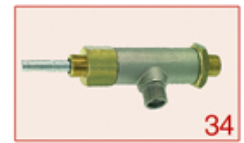

ZOLAI-ZOLAI WATER/STEAM TAP

ZOLA I