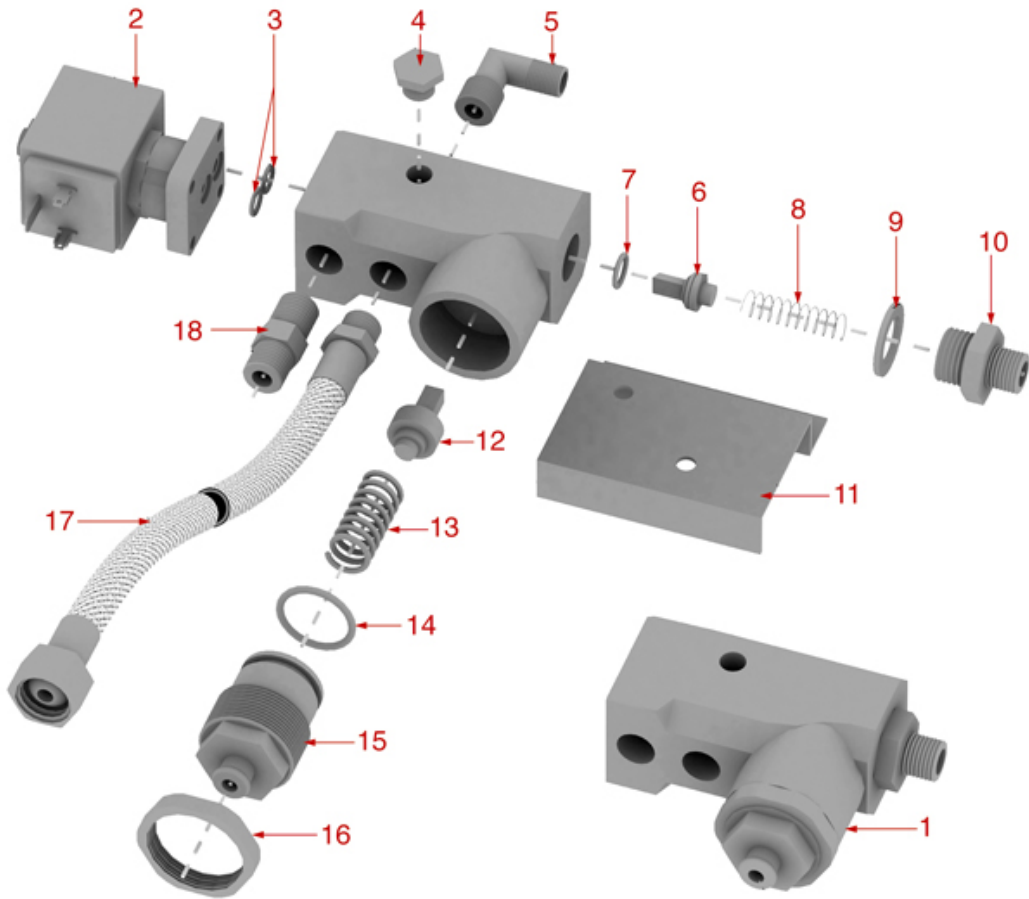

G11 WATER INLET TAP

G11

  3/4 50	 3/4 2000 mm 51	 5m 100 12x18 101 30m 101 12x18 101 5m 102 14x20 102 30m 103 14x20 103 5m 104 16x23 104 30m 105 16x23 105 5m 106 18x25 106 30m 107 18x25 107 5m 108 20x27 108 30m 109 20x27 109	 C P 3/4-PP 100 cm 200 3/4-PP 150 cm 201 3/4-PP 200 cm 202 3/8-PP 100 cm 203 3/8-PP 150 cm 204 3/8-PP 200 cm 205 3/8-CC 50 cm 206 3/8-CC 75 cm 207 3/8-CC 100 cm 208 3/8-CC 150 cm 209	 C P 3/8-CP 30 cm 300 3/8-CP 50 cm 301 3/8-CP 80 cm 302 3/8-CP 100 cm 303 3/8-CP 120 cm 304 3/8-CP 150 cm 305 1/8-PP 30 cm 306 1/8-PP 60 cm 307 1/8-CC 37 cm 308 1/8-CC 150 cm 309	 C P 3/4-PP 100 cm 400 3/4-PP 150 cm 401 3/4-PP 200 cm 402 3/4-PP 250 cm 403 3/8-PP 37 cm 404 3/8-PP 200 cm 405 3/8-CC 50 cm 406 3/8-CC 100 cm 407 3/8-CC 150 cm 408 409

GR2501

Positions without LF code no.: upon request