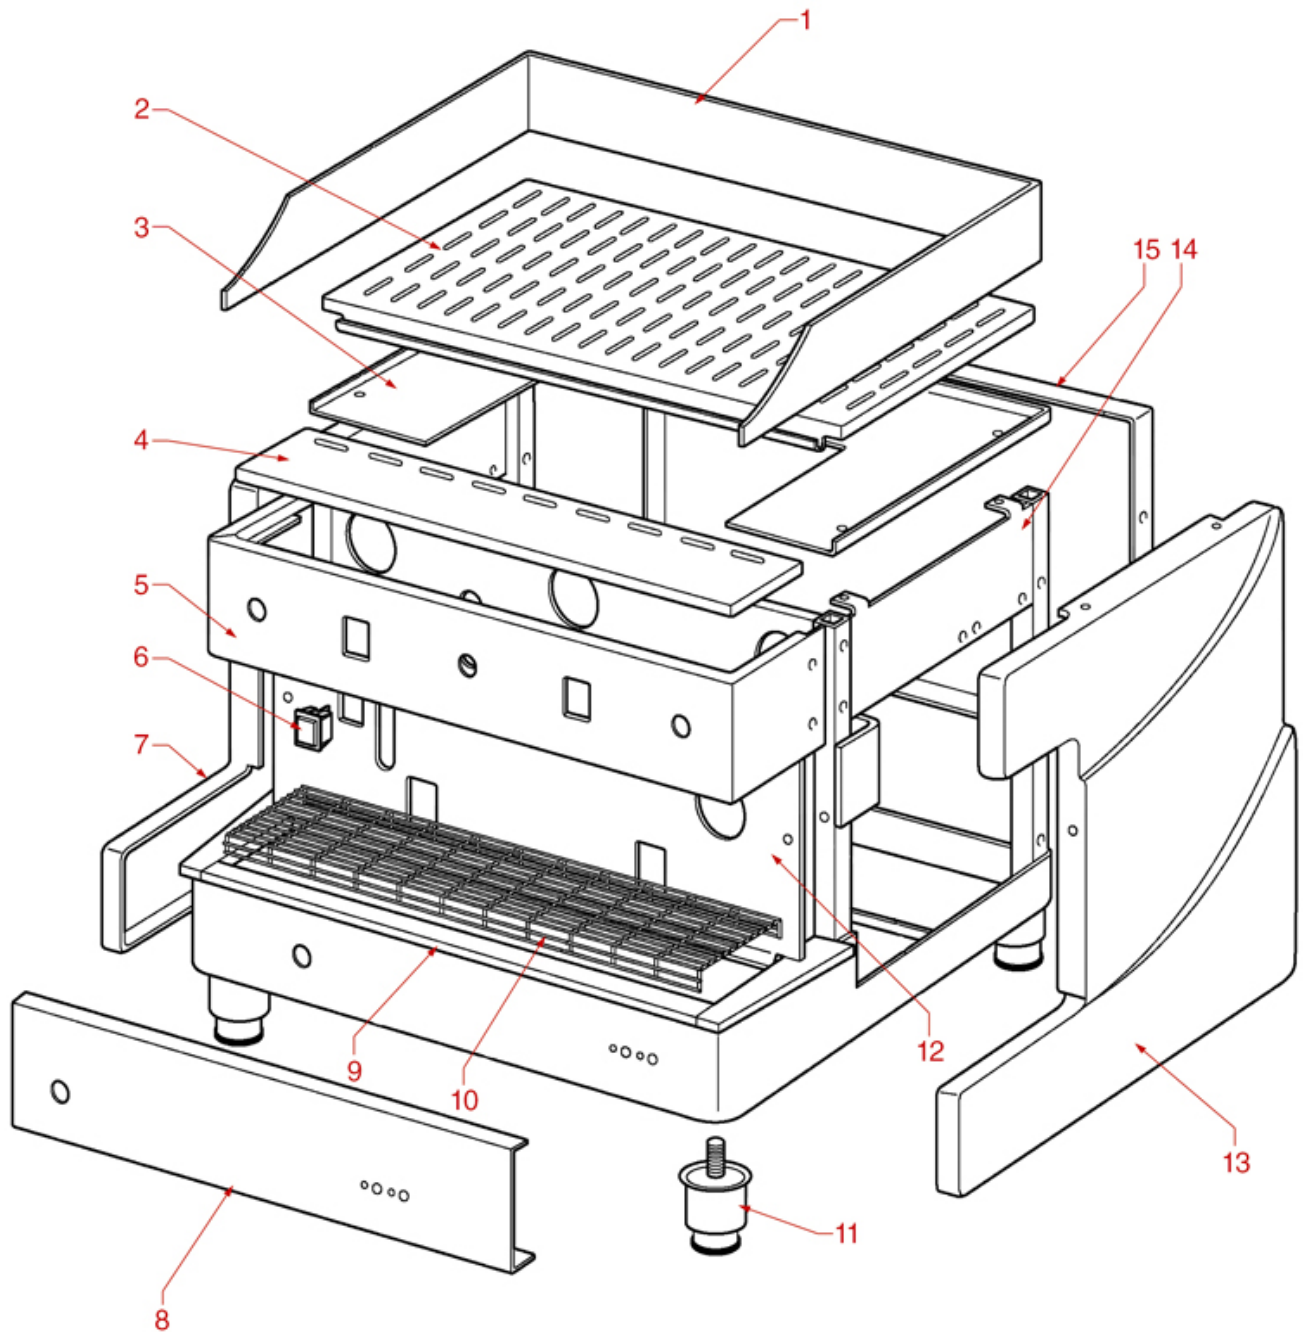

ZOLAII BODY PARTS

ZOLAII

GRIMAC

Position	LF code no.	Description
11	1185024	STAIN.STEEL CUP SUPPORT GRID 622x150 mm
11	1185025	STAIN.STEEL CUP SUPPORT GRID 788x150 mm

TEN BODY PARTS

TEN

GRIMAC

Position	LF code no.	Description
6	3319294	BLACK BIPOLAR SWITCH 16A 250V
10	1185027	STAIN.STEEL CUP SUPPORT GRID 588x160 mm
10	1185028	STAIN.STEEL CUP SUPPORT GRID 767x160 mm