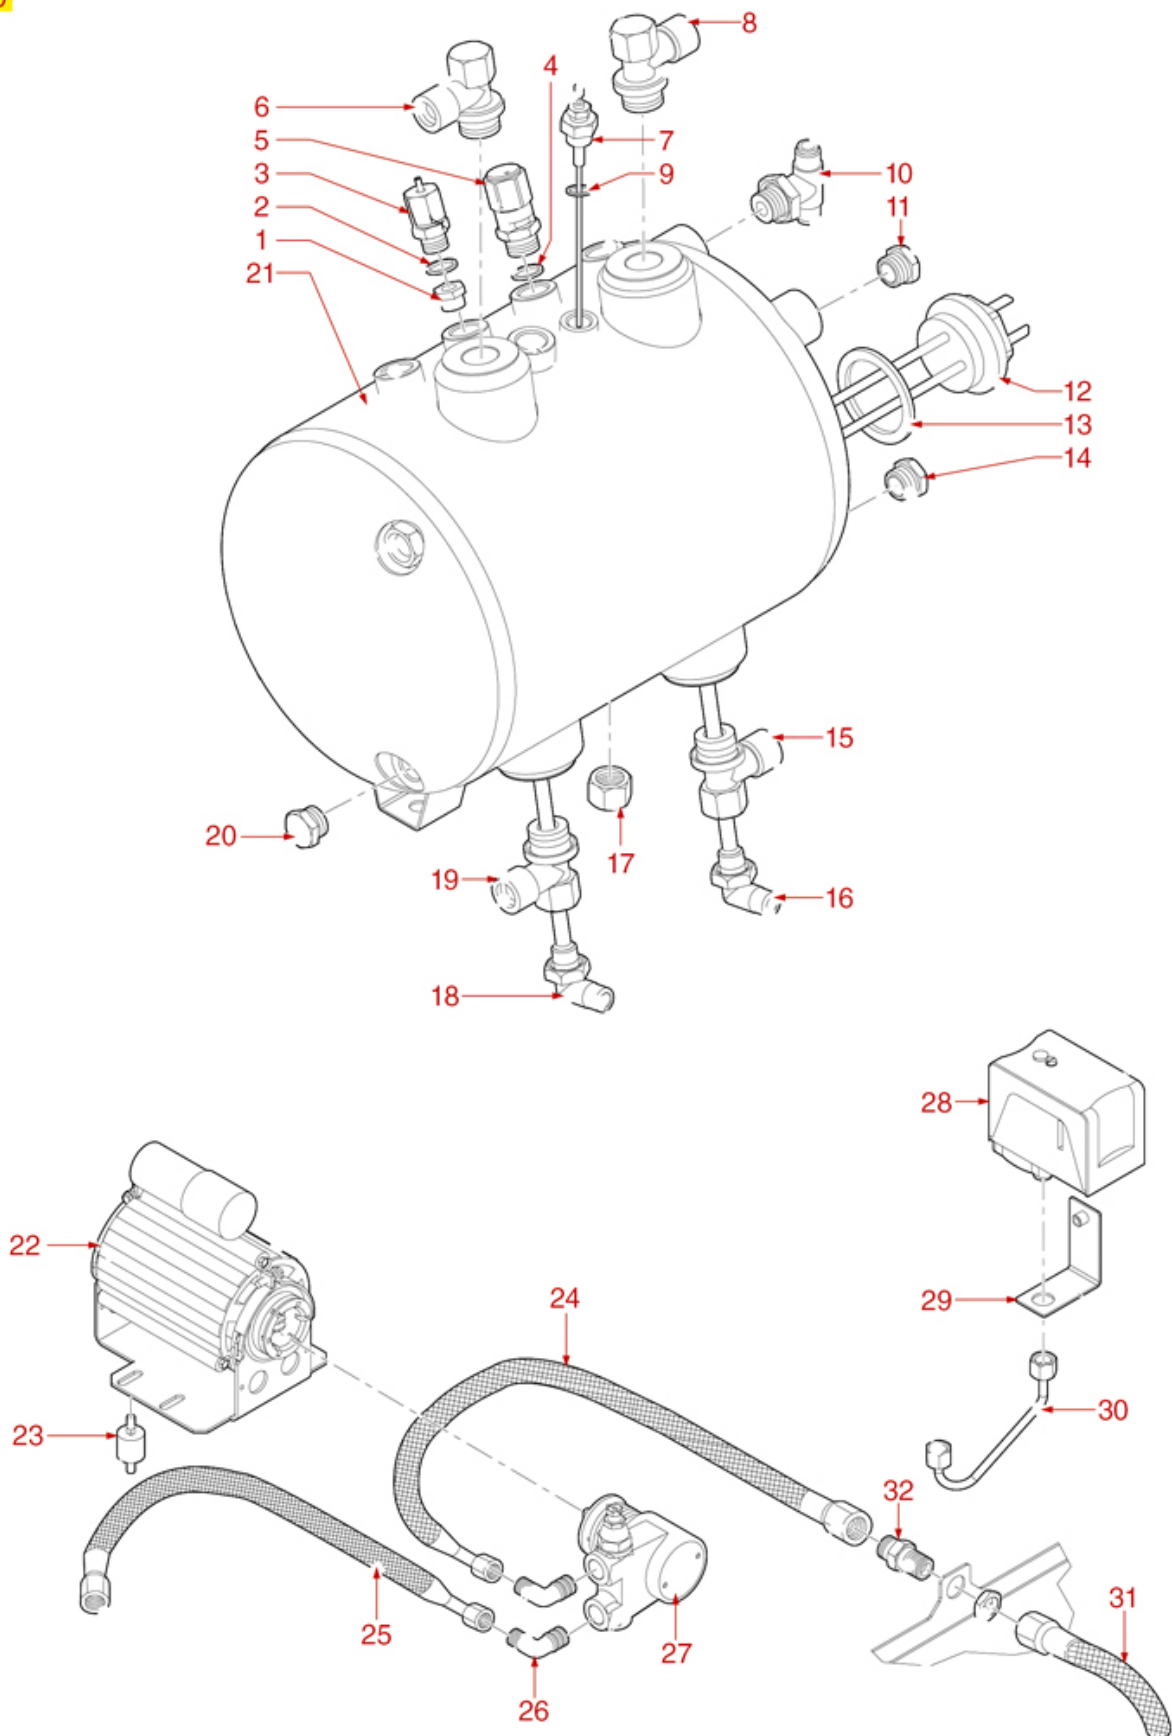

GRIMAC

Position	LF code no.	Description
1	1349014	BOILER FITTING $\varnothing$ 1/2"M-1/2"M
3	1341750	LEVEL PROBE $\varnothing$ 1/4"M-125 mm
5	1523537	BOILER VALVE $\varnothing$ 1/4"M
6	1515002	BOILER VALVE $\varnothing$ 3/8"M
8	1186623	TEFLON FLAT GASKET $\varnothing$ 53x42x3 mm
9	1755403	HEATING ELEMENT 3300W 230V
11	1449123	INJECTION PIPE $\varnothing$ 1/4"M
16	1240281	CLAMP RPM MOTOR 120W
18	1320531	PRESSURE SWITCH P302/6 3-POLES 30A
18	1320541	PRESSURE SWITCH PARKER
22	1349706	L-FITTING $\varnothing$ 3/8"M-3/8"M NICKEL-PLATED
23	1168011	STAINLESS STEEL CLAMP FOR FLANGE PUMP
24	1330025	ROTARY VANE PUMP ROTOFLOW $\varnothing$ 3/8" GAS
26	1349705	EXTENSION $\varnothing$ 3/8" FOR INLET
27	1449725	FLEX HOSE $\varnothing$ 3/8" Fc x Fc Length 150 cm

G10 BOILER

G10

GR5401

Positions without LF code no.: upon request