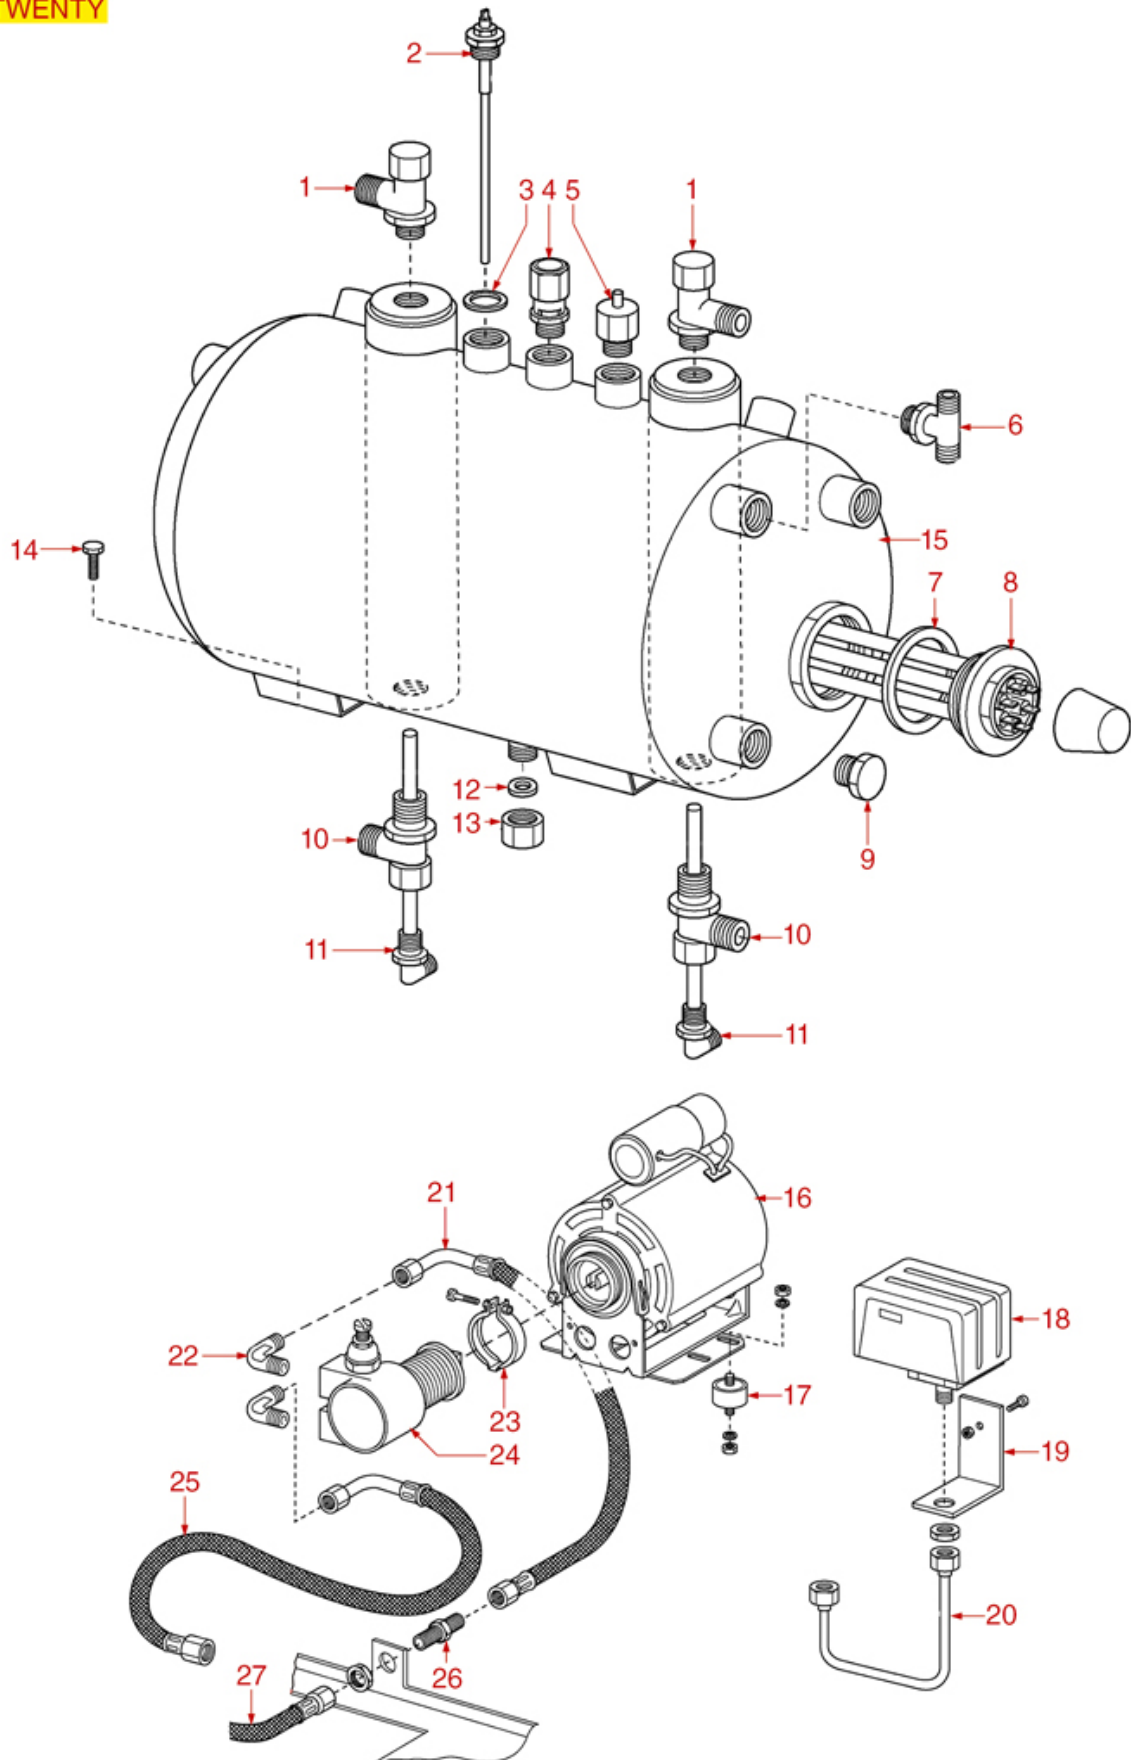

TEN-TWENTY BOILER

TEN-TWENTY

GRIMAC

Position	LF code no.	Description
1	1349014	BOILER FITTING \varnothing 1/2"M-1/2"M
2	1341750	LEVEL PROBE \varnothing 1/4"M-125 mm
2	1341751	LEVEL PROBE \varnothing 1/4"M-150 mm
4	1515002	BOILER VALVE \varnothing 3/8"M
5	1523538	BOILER VALVE \varnothing 1/4"M
7	1186623	TEFLON FLAT GASKET \varnothing 53x42x3 mm
8	1755403	HEATING ELEMENT 3300W 230V
8	1755404	HEATING ELEMENT 4500W 230V
16	1240281	CLAMP RPM MOTOR 120W
18	1320531	PRESSURE SWITCH P302/6 3-POLES 30A
18	1320541	PRESSURE SWITCH PARKER
22	1349706	L-FITTING \varnothing 3/8"M-3/8"M NICKEL-PLATED
23	1168011	STAINLESS STEEL CLAMP FOR FLANGE PUMP
24	1330001	ROTARY VANE PUMP ROTOFLOW \varnothing 3/8" NPT
26	1349705	EXTENSION \varnothing 3/8" FOR INLET
27	1449725	FLEX HOSE \varnothing 3/8" Fc x Fc Length 150 cm