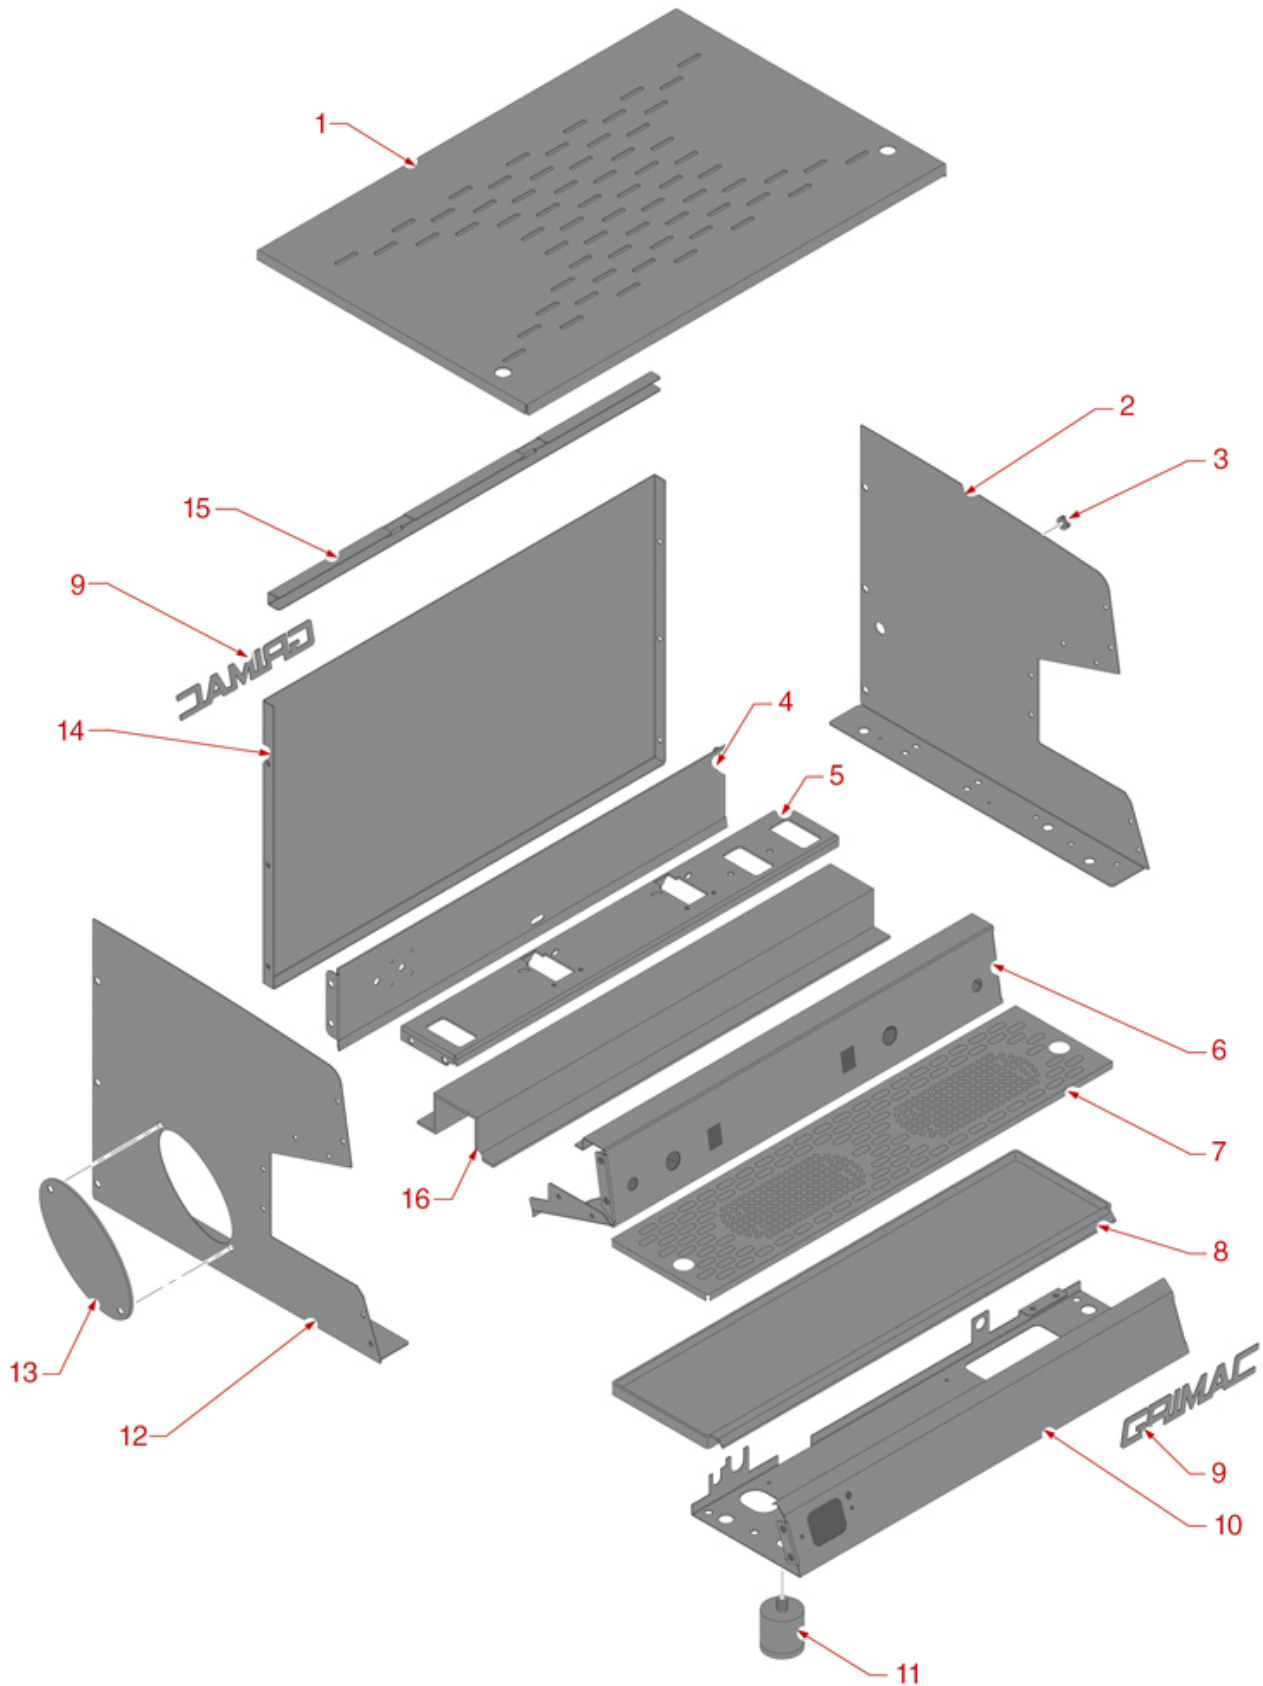

GRIMAC

Position	LF code no.	Description
12	1319809	BLACK BIPOLAR SWITCH 16A 250V
20	1185027	STAIN.STEEL CUP SUPPORT GRID 588x160 mm
20	1185028	STAIN.STEEL CUP SUPPORT GRID 767x160 mm

G11 BODY PARTS

G11

GR6601