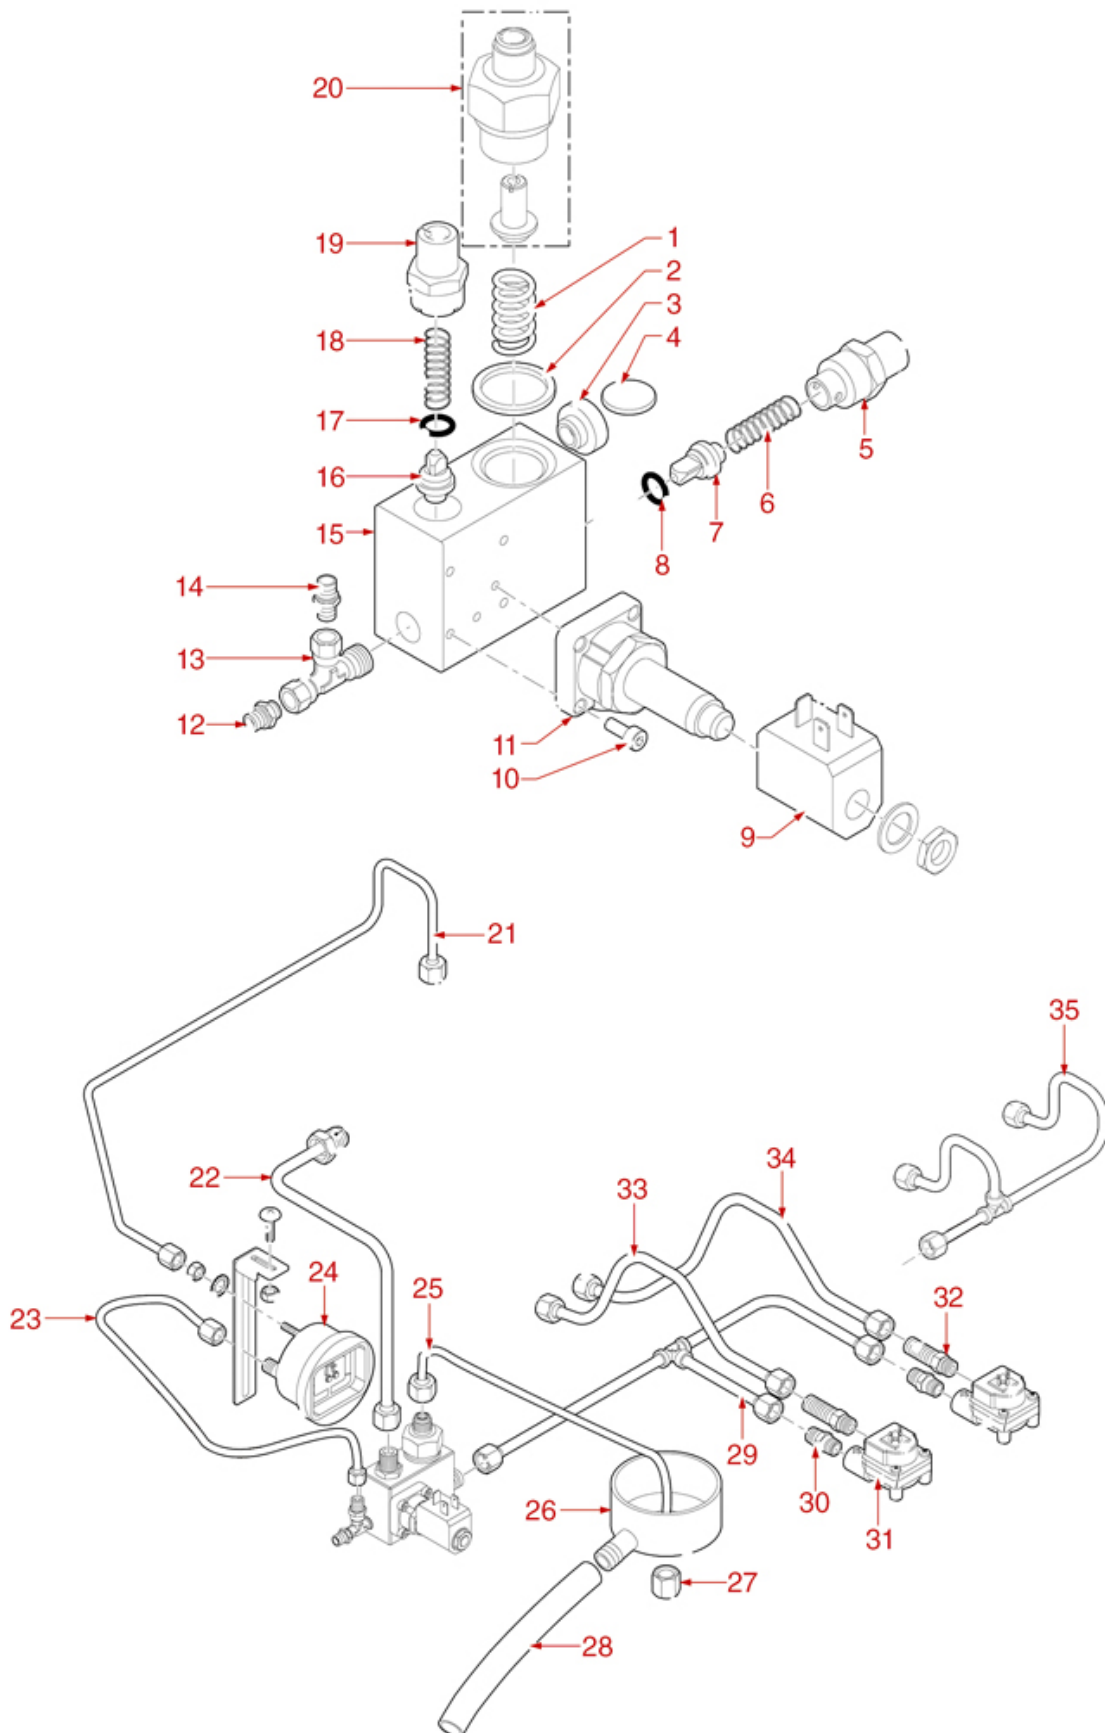

G10 WATER INLET TAP

G10

GRIMAC

Position	LF code no.	Description
1	1250656	OUTLET SPRING $\varnothing$ 14.5x35 mm
2	1186326	TEFLON FLAT GASKET $\varnothing$ 22x16x2 mm
4	1186129	FLAT EPDM GASKET $\varnothing$ 15/6x10 mm
6	1250071	NON-RETURN VALVE SPRING $\varnothing$ 8x32 mm
7	1523201	TRIANGULAR NON-RETURN VALVE
8	1186687	O-RING M 0080-20 VITON
9	3120032	COIL PARKER ZB09 9W 220/240V 50/60Hz
10	1455034	S/S SCREW T.C.C.E.I M4x10 UNI 5931
13	3349355	NICHEL-PL.T-FITTING $\varnothing$ 1/8"F-1/8"F-1/8"F
14	1349101	FITTING $\varnothing$ 1/8"M-1/8"M NICKEL-PLATED
17	1186687	O-RING M 0080-20 VITON
18	1250071	NON-RETURN VALVE SPRING $\varnothing$ 8x32 mm
24	1245201	BOILER-PUMP PRESSURE GAUGE $\varnothing$ 63 mm
27	3060069	S/STEEL HEXAGONAL MEDIUM NUT M8 UNI 5588
31	1455351	VOLUMETRIC FLOWMETER GICAR