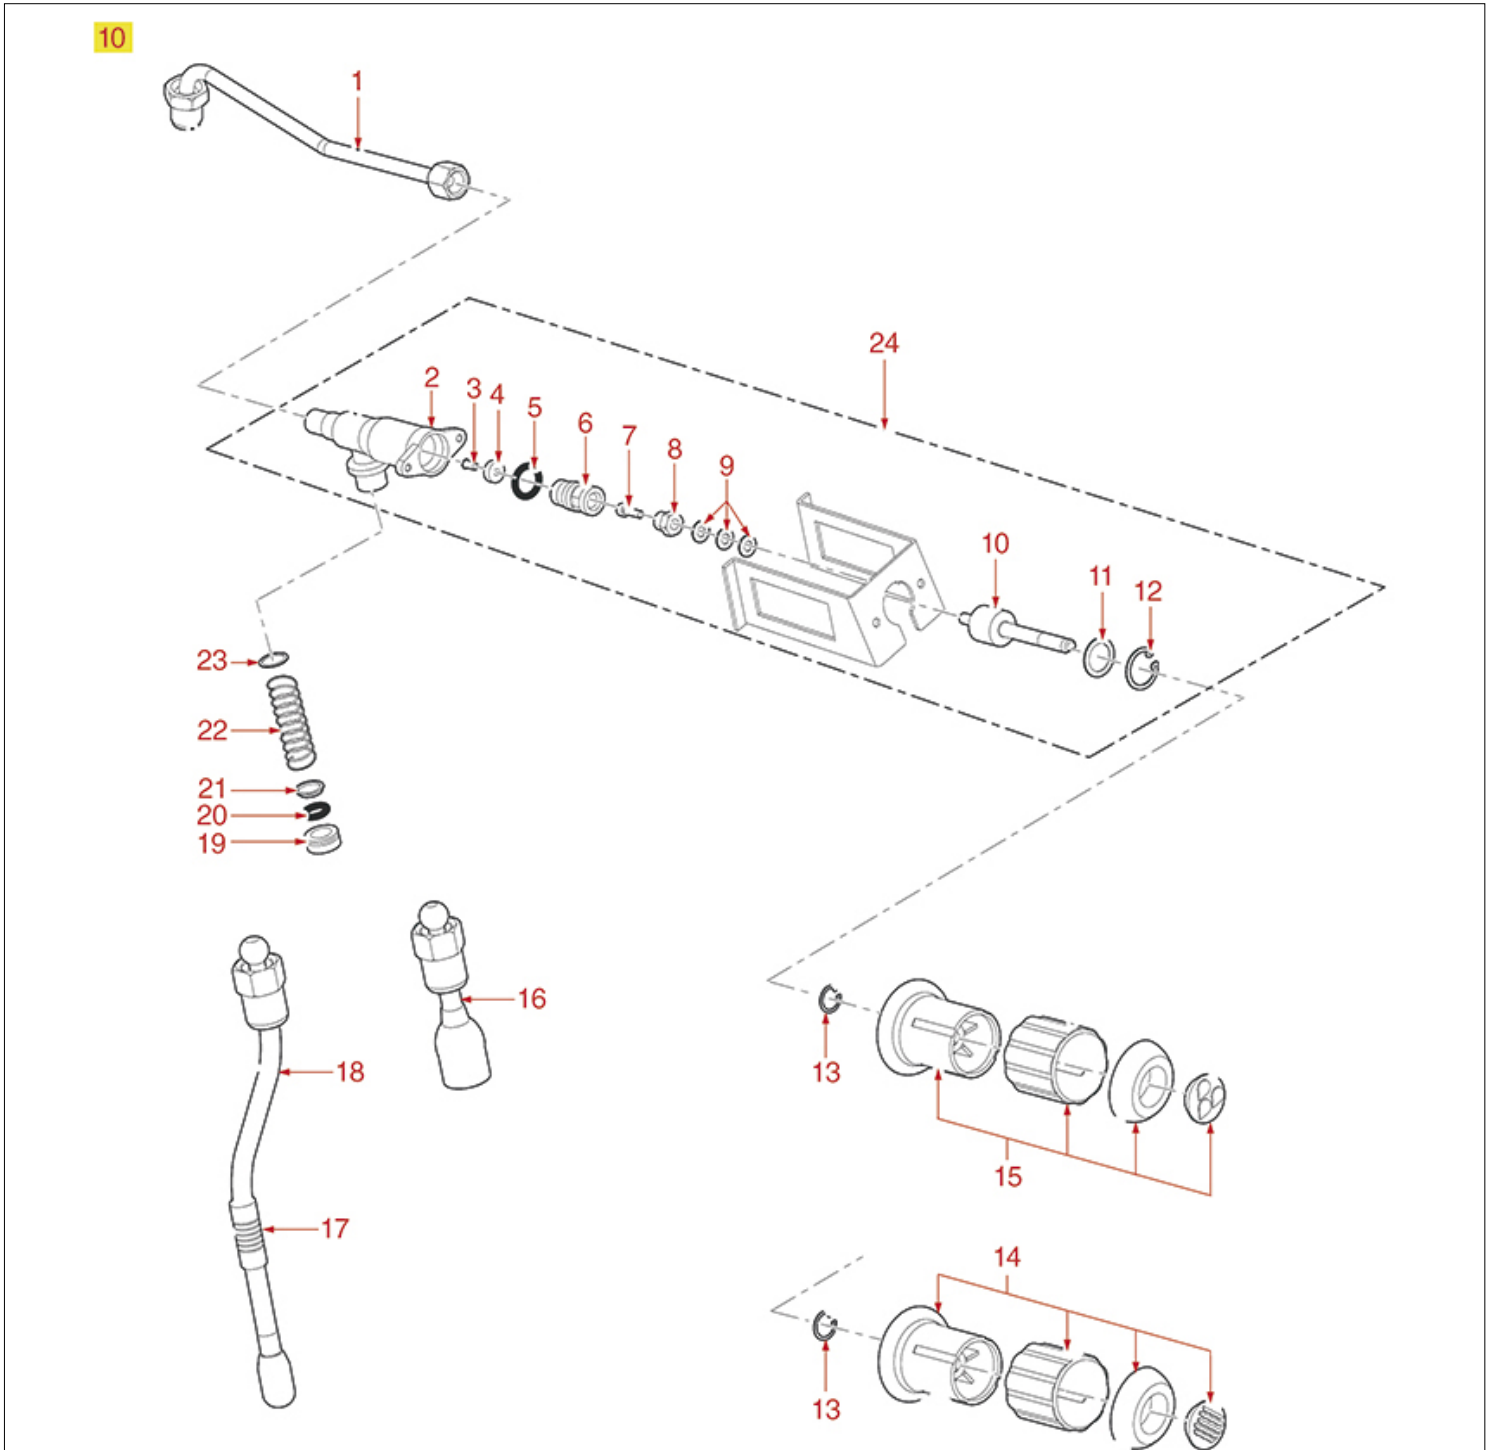

G10 WATER/STEAM TAP

0+100°C	50

0+100°C	51

INOX 18/10	100
...	101
...	102
0,60L 6 cups	103
0,70L 9 cups	104
1,10L 12 cups	105
...	106

INOX 18/10	200
0,20L 2 cups	201
0,30L 3 cups	202
0,45L 4 cups	203
0,60L 6 cups	204
0,70L 9 cups	205
1,10L 12 cups	206
...	

INOX 18/10	300
...	301
...	302
0,60L 6 cups	303
1,00L 10 cups	304
1,50L 12 cups	305
2,00L 15 cups	306

INOX 18/10	400
0,25L 2 cups	401
0,35L 3 cups	402
0,50L 4 cups	403
0,75L 6 cups	404
1,00L 10 cups	405
1,50L 13 cups	406
...