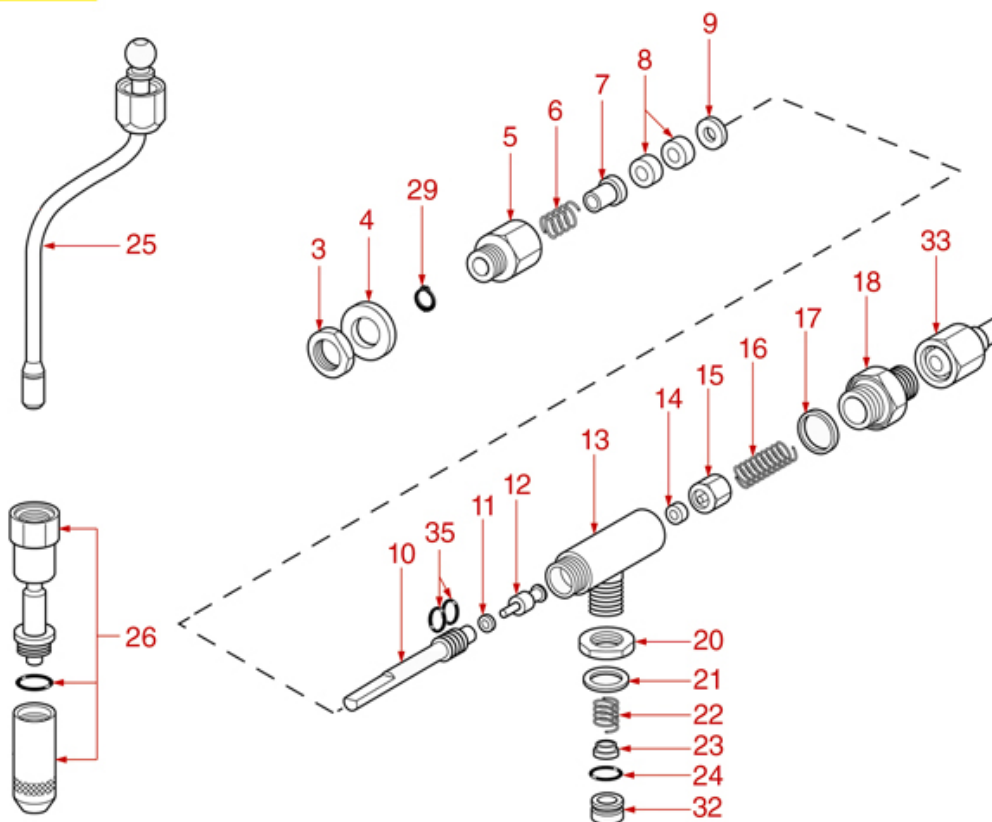

TWENTY-ECLISSE WATER/STEAM TAP

TWENTY

ECLISSE