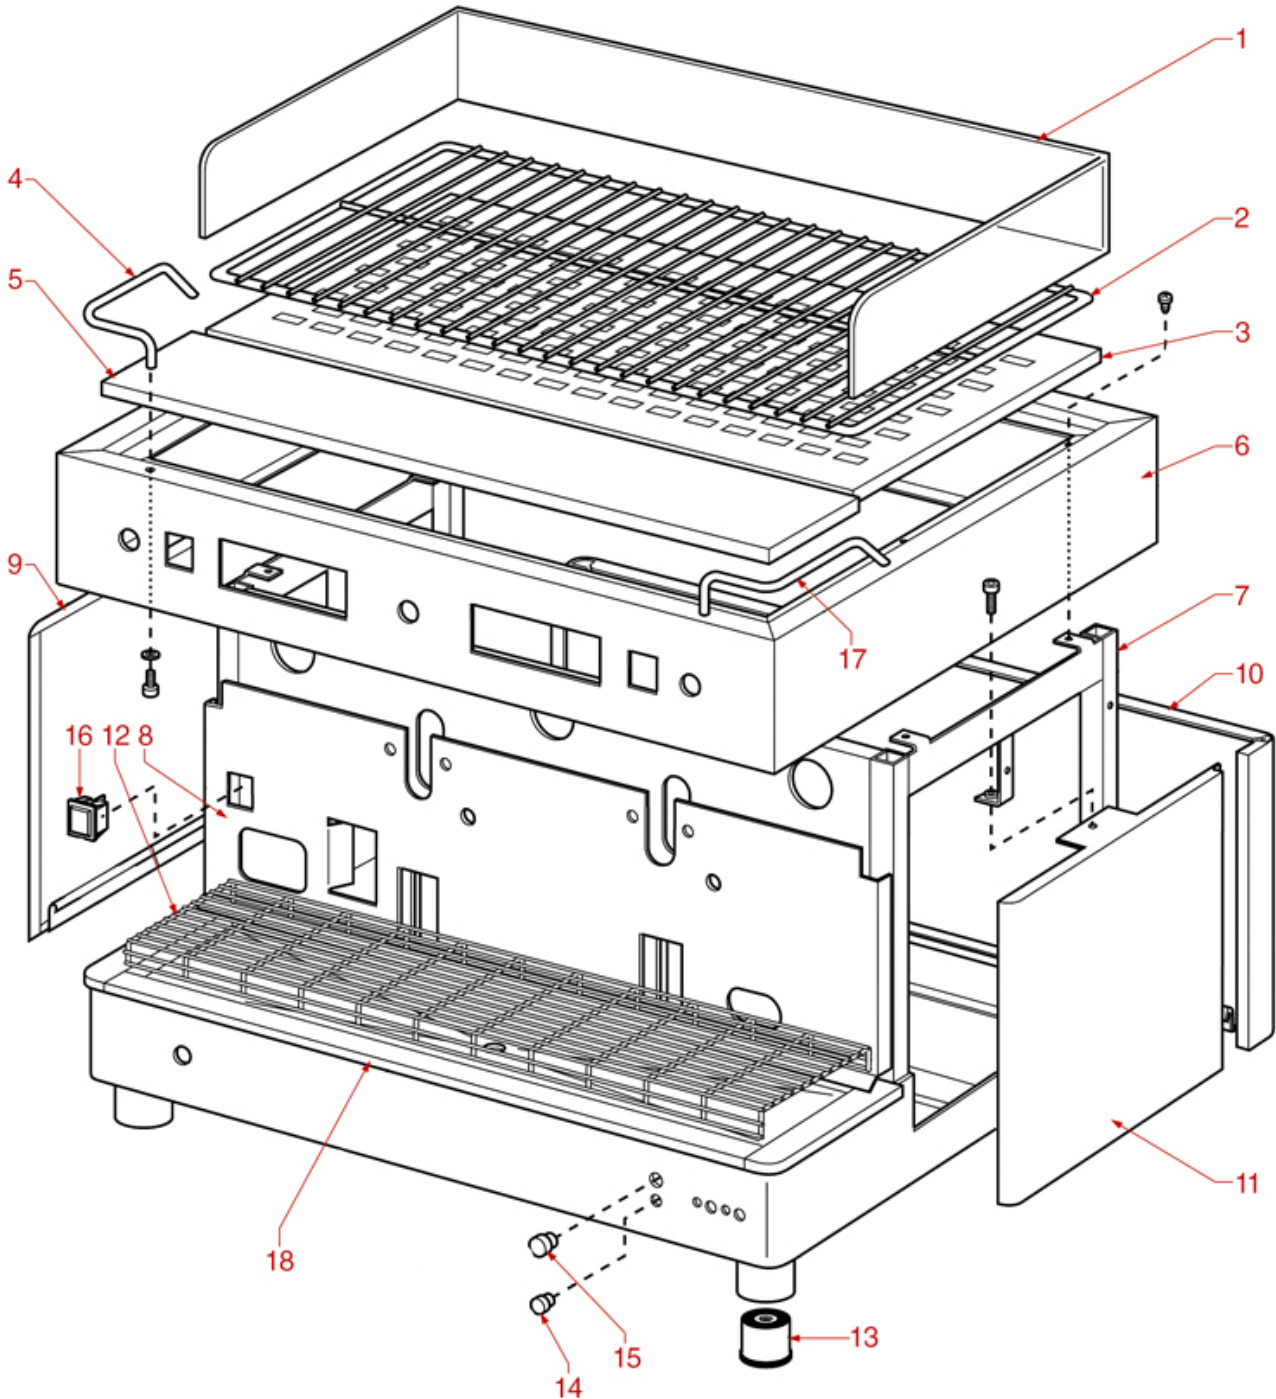

GRIMAC

Position	LF code no.	Description
2	1349102	FITTING $\varnothing$ 1/4"M-1/4"M
5	1186404	TEFLON FLAT GASKET $\varnothing$ 18x13x2 mm
6	1341752	LEVEL PROBE $\varnothing$ 1/4"M-148 mm
8	1523536	BOILER VALVE $\varnothing$ 3/8" M AUTO-CERTIFIED
13	1349112	FITTING $\varnothing$ 1/4"M-3/8"M
14	1523534	BOILER VALVE $\varnothing$ 1/4"M
19	3526699	BALL VALVE $\varnothing$ 1/4" MF
23	1449123	INJECTION PIPE $\varnothing$ 1/4"M
27	1186606	FLAT CARBO GASKET $\varnothing$ 57x43x3 mm
29	1755011	HEATING ELEMENT 3500W 230V
29	1755012	HEATING ELEMENT 4000W 230V
32	1320531	PRESSURE SWITCH P302/6 3-POLES 30A
33	1527511	DRAIN TUB
34	1449672	DRAIN PIPE ELISPIR $\varnothing$ 16x23 mm - 5 m
35	1240072	MOTOR IPC 150W 230V 1.2A 50/60Hz 6 μf
38	1349100	PUMP CONNECTION $\varnothing$ 3/8"CONIC-3/8" STRAIGH
39	1330004	ROTARY VANE PUMP ROTOFLOW $\varnothing$ 3/8" NPT
40	1449089	FLEX PIPE $\varnothing$ 3/8" Fp x Fp L.200 cm
41	3221095	ORANGE INDICATOR LAMP 230V
42	1245201	BOILER-PUMP PRESSURE GAUGE $\varnothing$ 63 mm

ZOLAI BODY PARTS

ZOLAI

GR6001

Positions without LF code no.: upon request