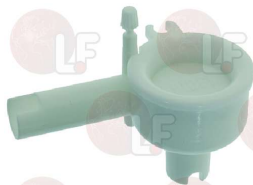

GRIMAC MG377N

GRIMAC 1010500003

1079015 CAPPUCCINATORE PIN

1079001 COMPLETE SMALL CAPPUCCINATORE WHITE

for Coffee machine (BRASILIA) ACTIONLADY
 CAPPUCCINO
 for Coffee machine (GRIMAC) NUVOLA
 for Coffee machine (SAECO) AROMA - MAGICCAPPUCCINO