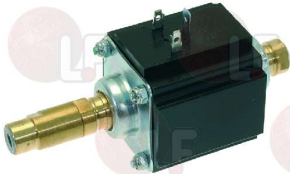

GRIMAC MG071

GRIMAC 1220300004

Suitable for:

1331001 VIBRATORY PUMP FLUID-O-TECH 50W 240V
 208/240V 50/60Hz - fittings \varnothing 1/8"
 without by-pass
 for Coffee machine (ASTORIA CMA) ARGENTA - BRAVA
 COMPACT - DIVINA