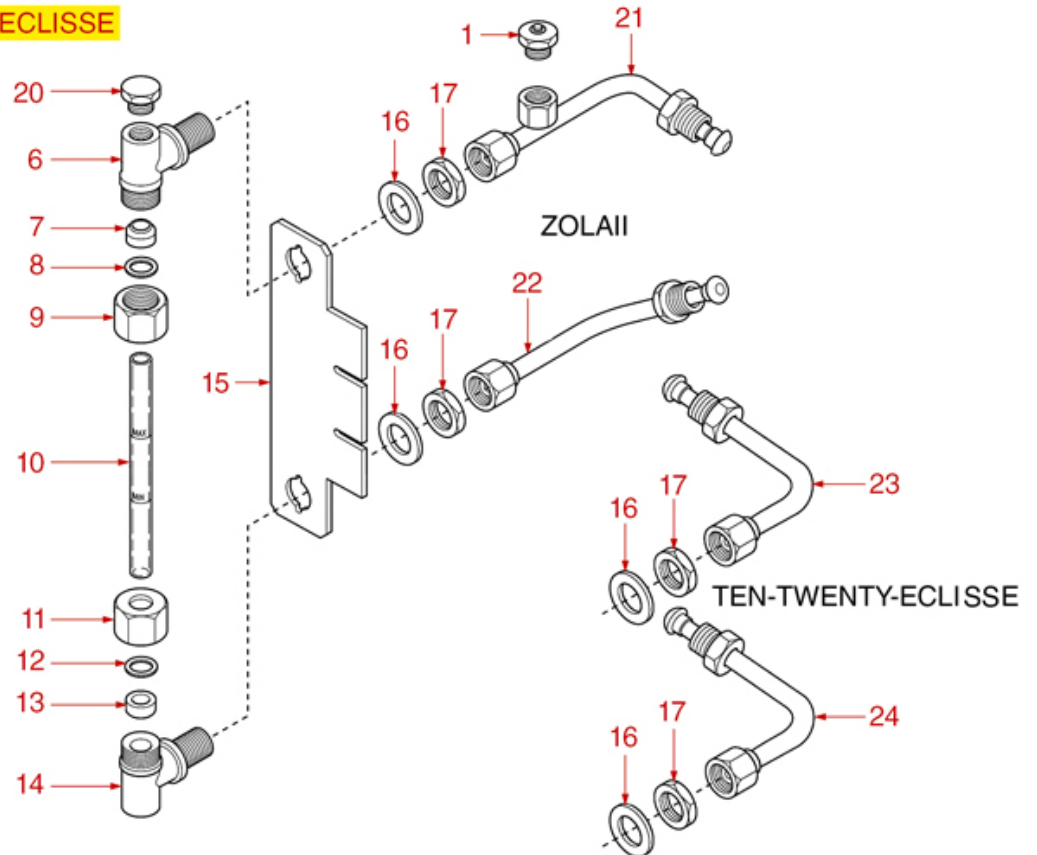

ZOLAI-ZOLAI-TEN-TWENTY-ECLISSE LEVEL

ZOLAI

ZOLAI-TEN-TWENTY-ECLISSE

GRIMAC

Position	LF code no.	Description
1	1523537	BOILER VALVE \varnothing 1/4"M
7	1186206	EPDM FLAT GASKET \varnothing 16x10x8 mm
8	1186685	BRASS WASHER FOR WATER LEVEL PIPE
10	1520100	LEVEL GAUGE GLASS \varnothing 11x140 mm
12	1186685	BRASS WASHER FOR WATER LEVEL PIPE
13	1186206	EPDM FLAT GASKET \varnothing 16x10x8 mm