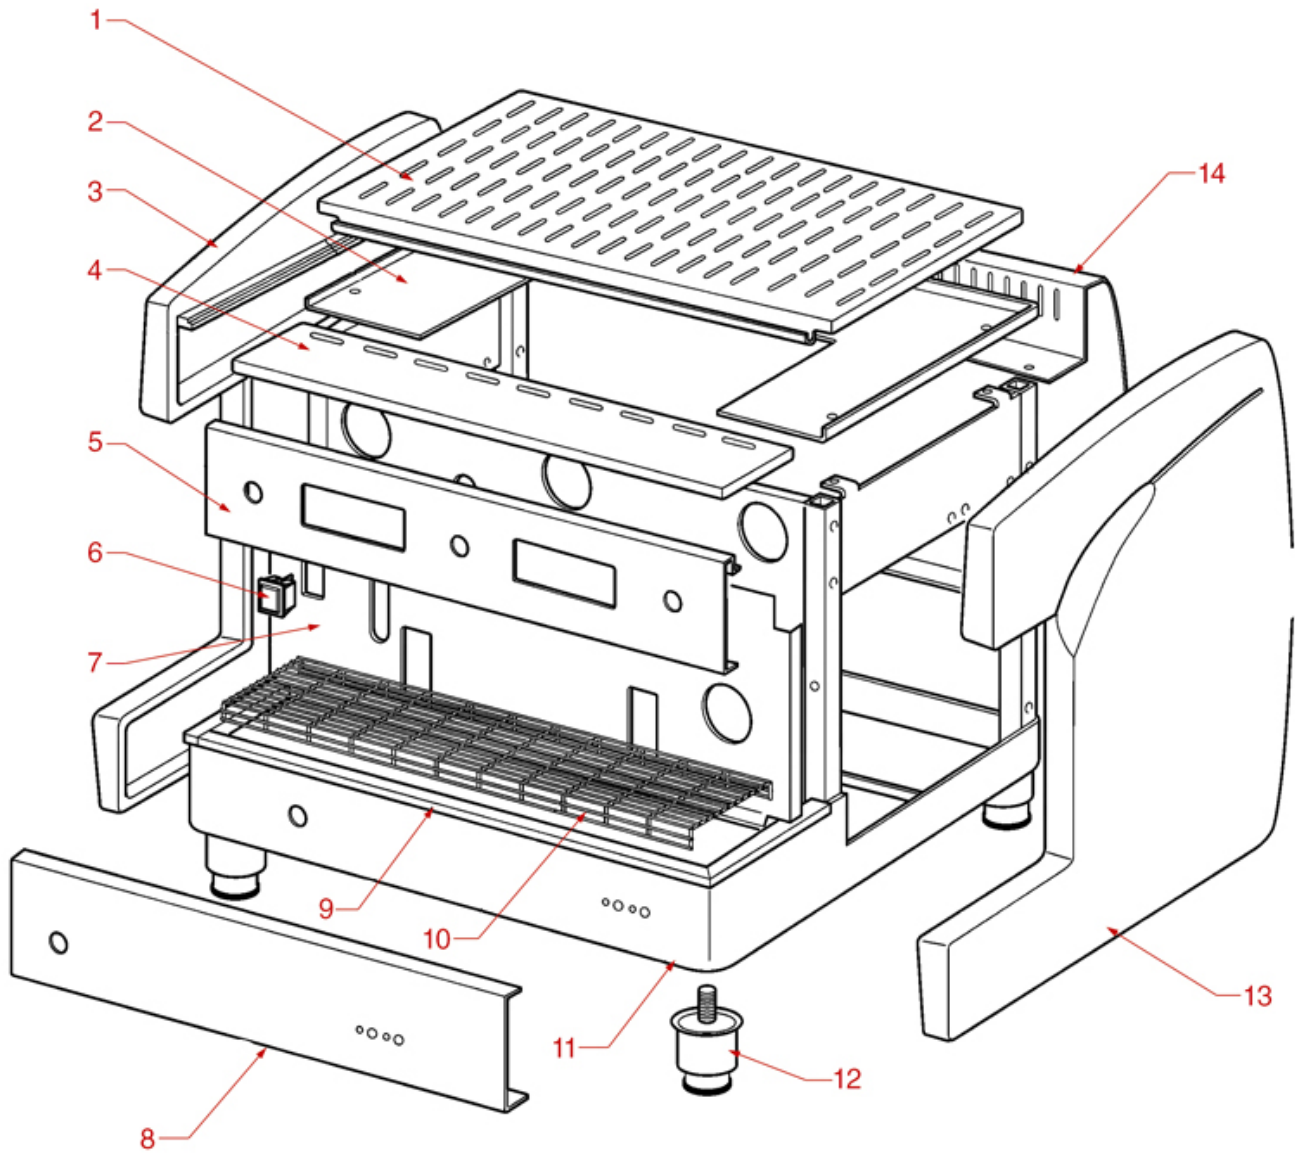

GRIMAC

Position	LF code no.	Description
6	3319294	BLACK BIPOLAR SWITCH 16A 250V
10	1185027	STAIN.STEEL CUP SUPPORT GRID 588x160 mm
10	1185028	STAIN.STEEL CUP SUPPORT GRID 767x160 mm

TWENTY BODY PARTS

TWENTY