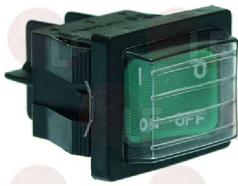

GRIMAC MG716

GRIMAC 1160200059

Suitable for:

1054100 CONTROL-BOX P.BUT.PANEL 5 BUTTONS
for Coffee machine (GRIMAC) ZOLAI - ZOLAI

GRIMAC GR159

GRIMAC 104020004

1319935 GREEN BIPOLAR SWITCH 15A 250V
with indicator lamp and push-button cover
"ON-OFF" simbol screenprinted
mounting hole 30x22 mm