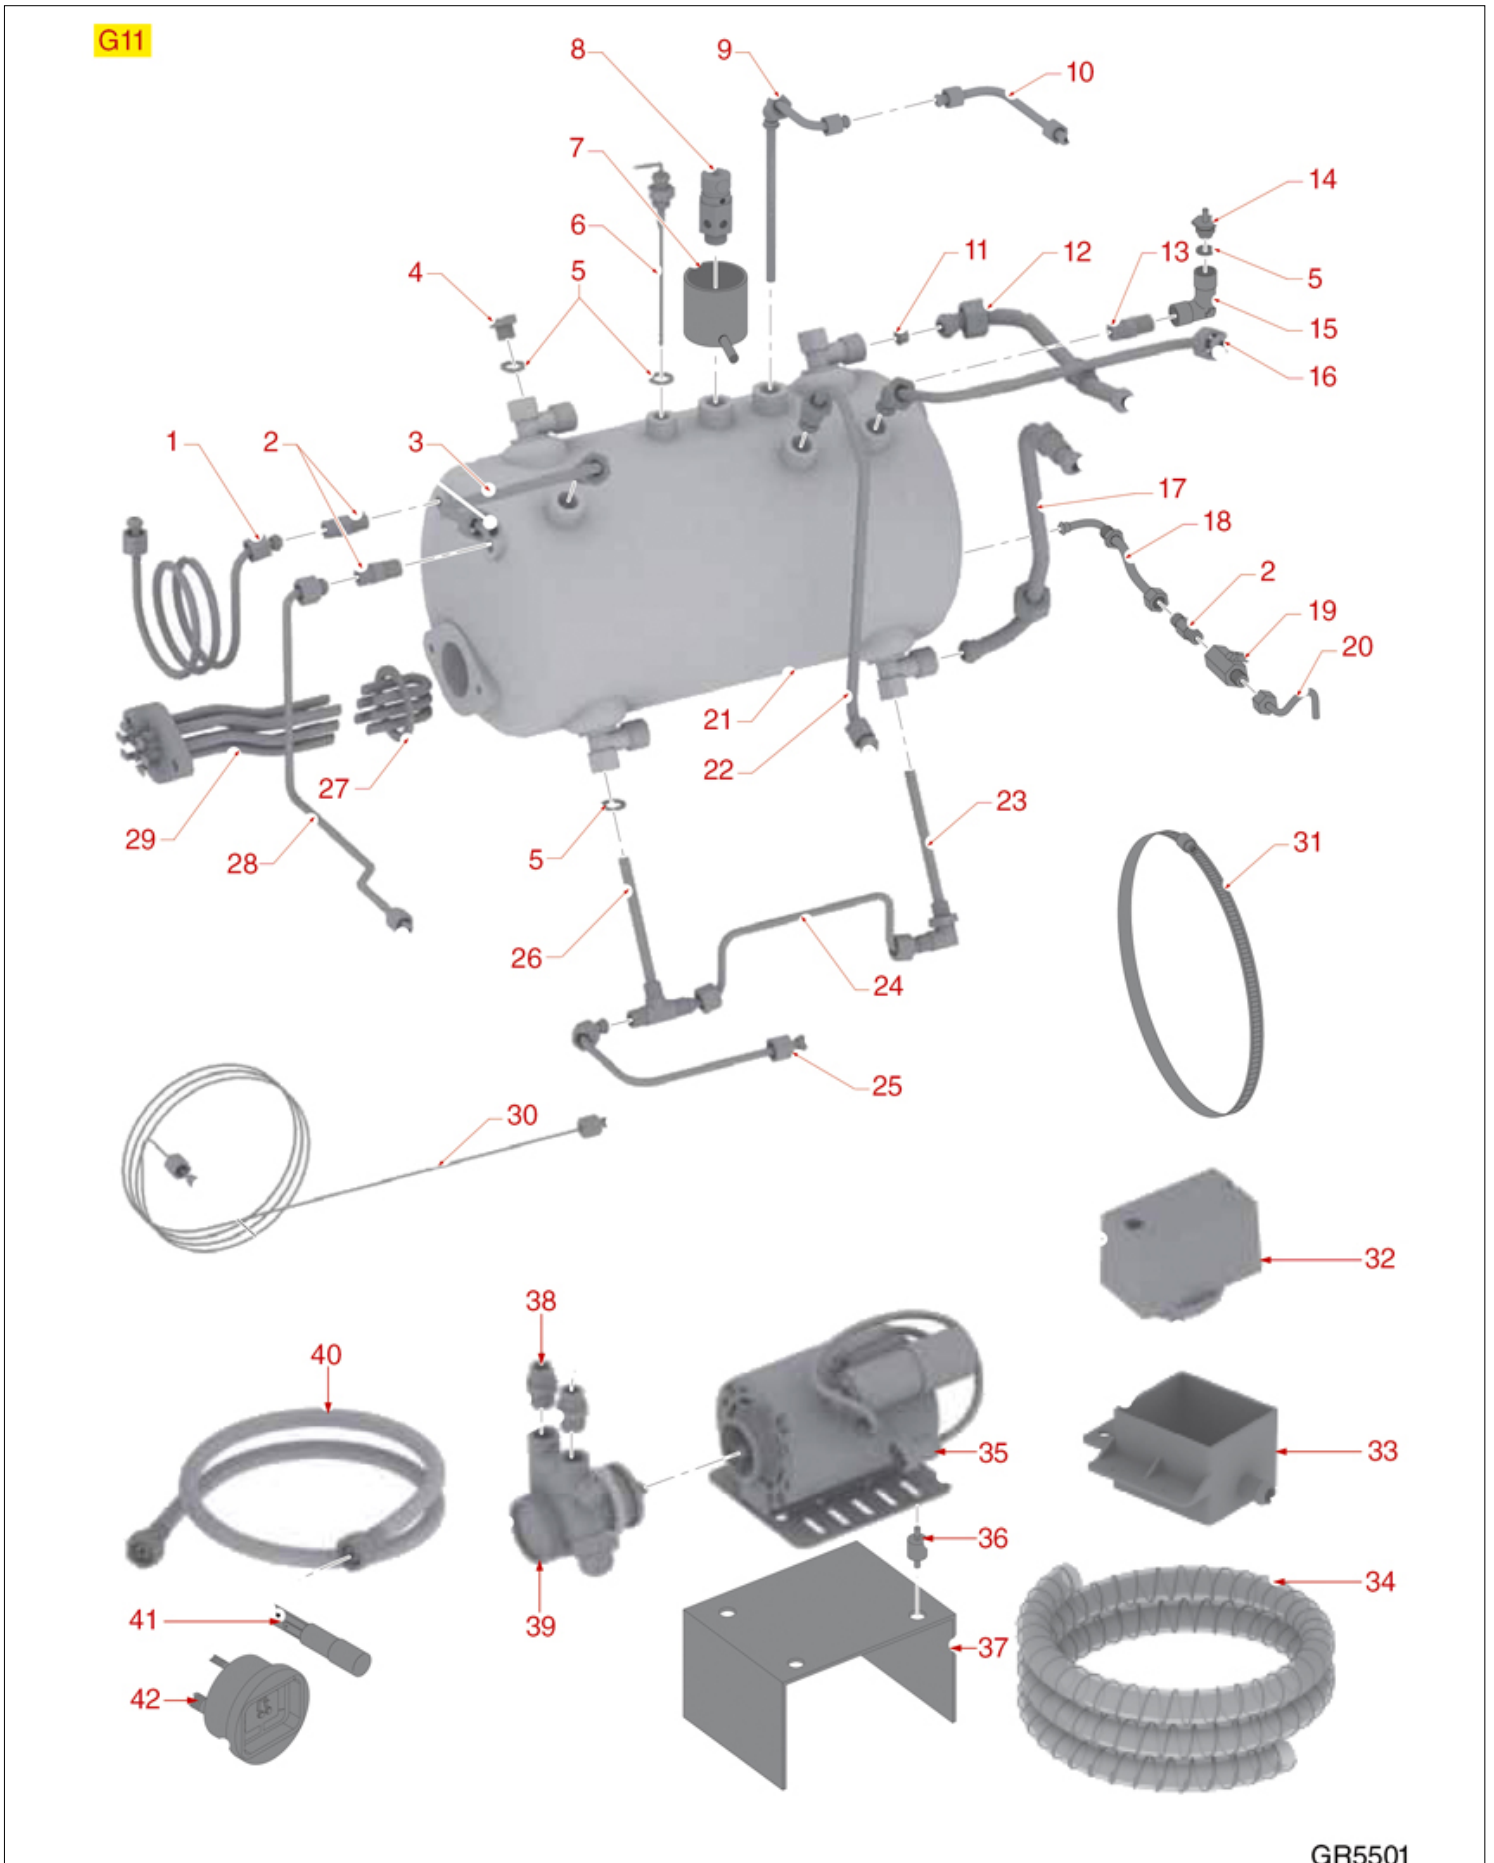

GRIMAC

Position	LF code no.	Description
2	1186982	FLAT TEFLON GASKET ø 17x13x2 mm
3	1523538	BOILER VALVE ø 1/4"M
4	1186326	TEFLON FLAT GASKET ø 22x16x2 mm
5	1515002	BOILER VALVE ø 3/8"M
7	1341752	LEVEL PROBE ø 1/4"M-148 mm
9	1186982	FLAT TEFLON GASKET ø 17x13x2 mm
12	1755403	HEATING ELEMENT 3300W 230V
12	1755404	HEATING ELEMENT 4500W 230V
13	1186623	TEFLON FLAT GASKET ø 53x42x3 mm
13	1186633	FLAT CARBO GASKET ø 53x42x3 mm
22	1240281	CLAMP RPM MOTOR 120W
22	1240702	MOTOR RPM WITH CLAMP CONNECTION 165W
24	1449705	FLEX HOSE ø 3/8" Fc x Fc L.75 cm
25	1449705	FLEX HOSE ø 3/8" Fc x Fc L.75 cm
26	1349706	L-FITTING ø 3/8"M-3/8"M NICKEL-PLATED
27	1330001	ROTARY VANE PUMP ROTOFLOW ø 3/8" NPT
28	1320531	PRESSURE SWITCH P302/6 3-POLES 30A
28	1320541	PRESSURE SWITCH PARKER
31	1449715	FLEX HOSE ø 3/8" Fp x Fc L.150 cm
32	1349705	EXTENSION ø 3/8" FOR INLET

G11 BOILER

GR5501

Positions without LF code no.: upon request