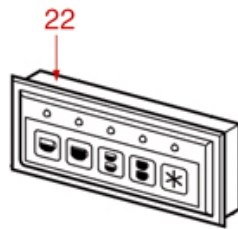

ELECTRICAL PARTS ALL MODELS

22

ECLISSE