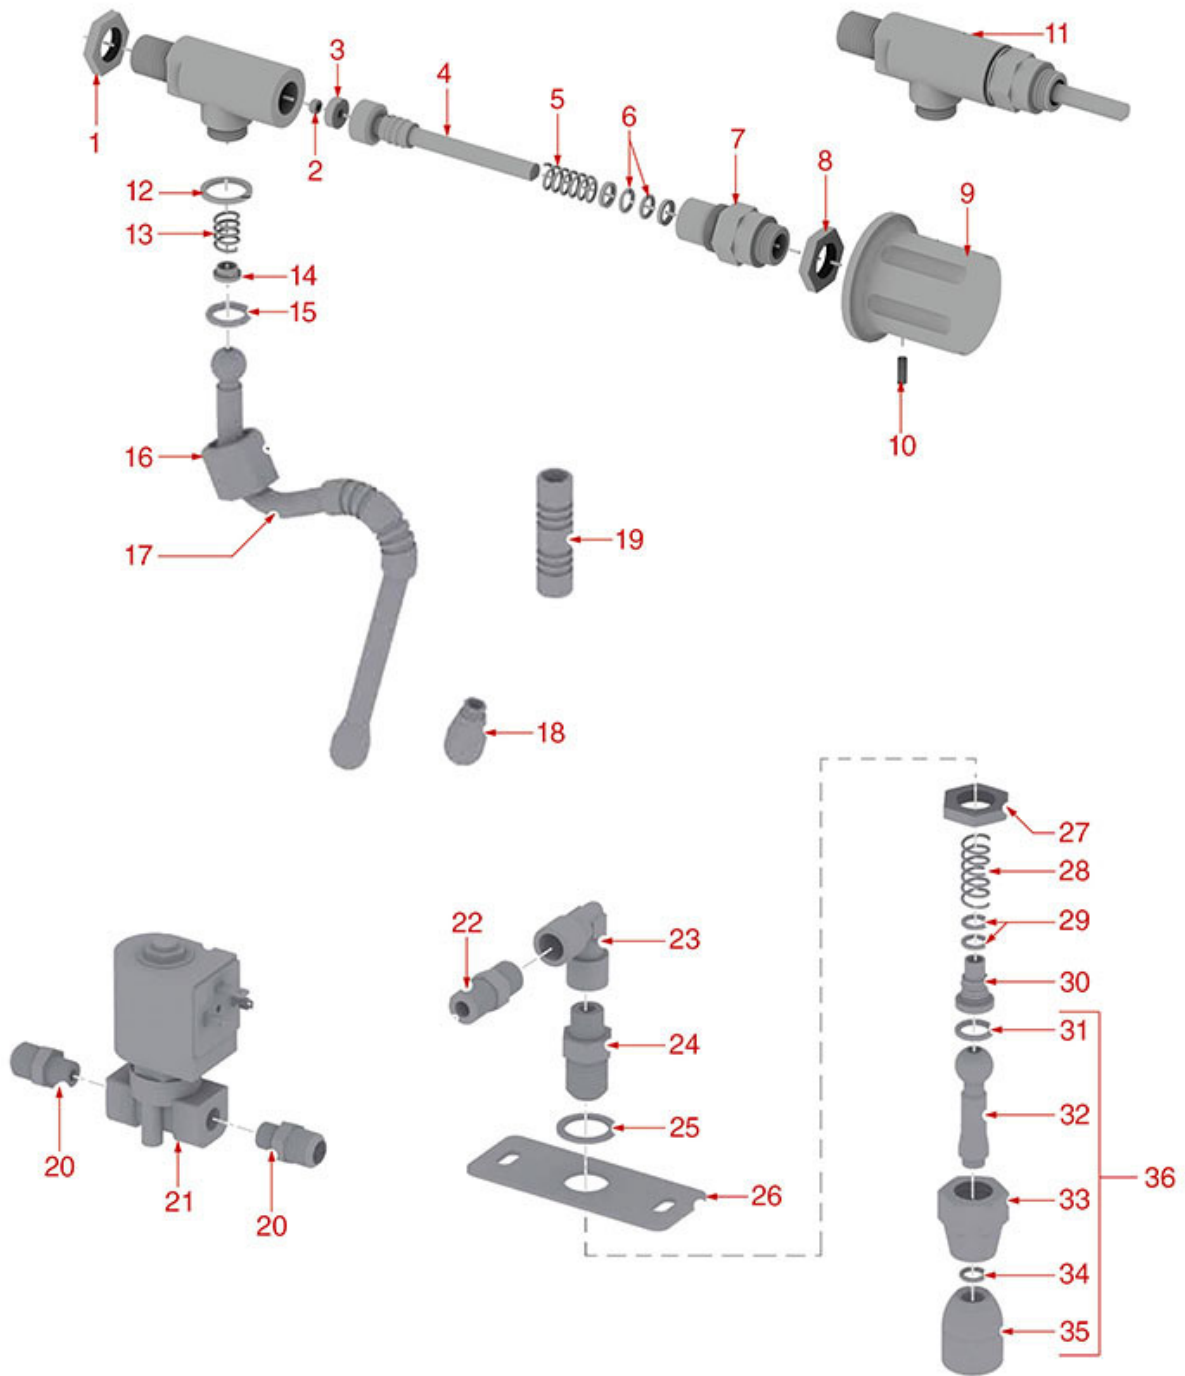

G11 WATER/STEAM TAP

G11

 0+100°C 50	 0+100°C 51	 INOX 18/10	---	100	 INOX 18/10	0,20L 2 cups	200	 INOX 18/10	---	300	 INOX 18/10	0,25L 2 cups	400
			---	101		0,30L 3 cups	201		---	301		0,35L 3 cups	401
			---	102		0,45L 4 cups	202		---	302		0,50L 4 cups	402
			0,60L 6 cups	103		0,60L 6 cups	203		0,60L 6 cups	303		0,75L 6 cups	403
			0,70L 9 cups	104		0,70L 9 cups	204		1,00L 10 cups	304		1,00L 10 cups	404
			1,10L 12 cups	105		1,10L 12 cups	205		1,50L 12 cups	305		1,50L 13 cups	405
			---	106		---	206		2,00L 15 cups	306		---	406

GR1501

Positions without LF code no.: upon request