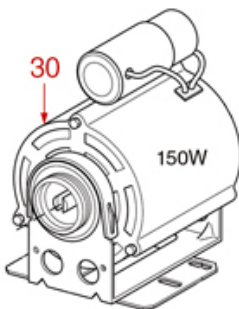

ELECTRICAL PARTS ALL MODELS

30

G11

31