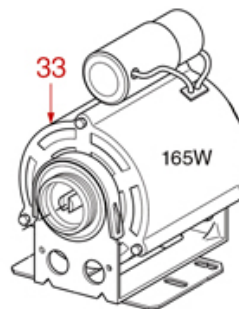

34

33

ZOLAI / ZOLAI