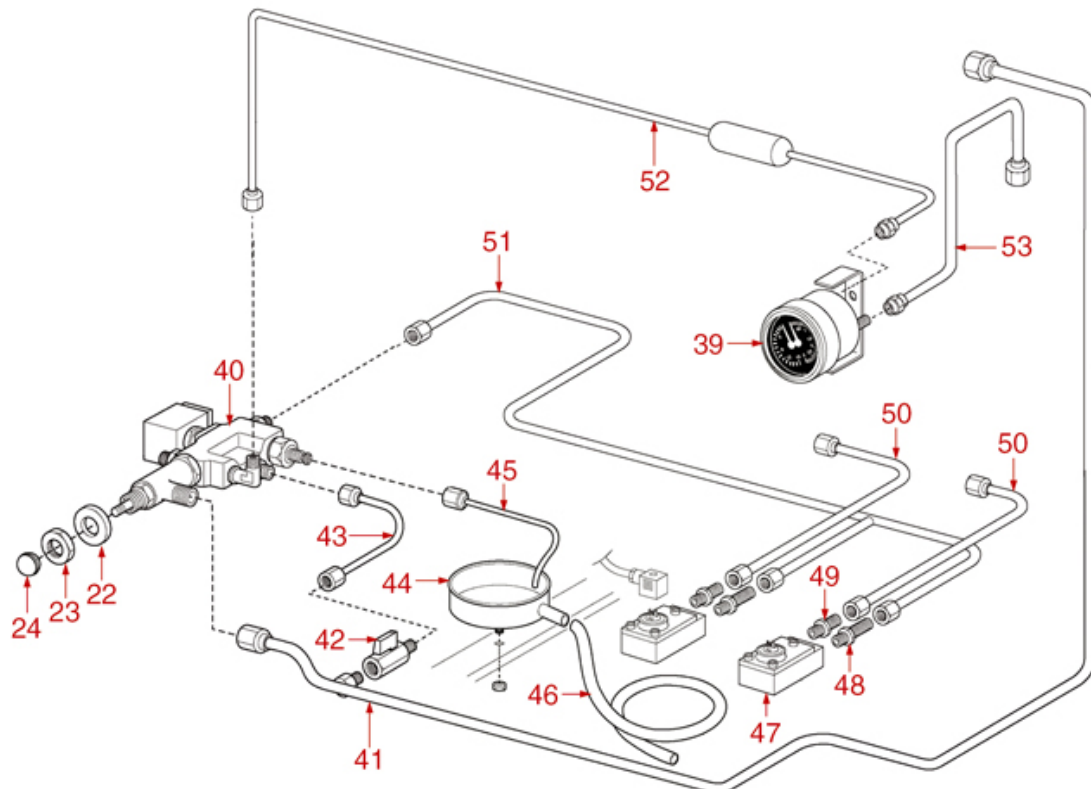

TEN-TWENTY WATER INLET TAP

TEN-TWENTY

GR2201

Positions without LF code no.: upon request

GRIMAC

Position	LF code no.	Description
1	1120352	2-WAY SOLENOID VALVE PARKER 230V 50/60Hz
2	1186611	O-RING 02025 RED SILICONE
2	1186612	O-RING 02025 VITON
3	1455034	S/S SCREW T.C.C.E.I M4x10 UNI 5931
6	1186117	TEFLON FLAT GASKET $\varnothing$ 26x21x2 mm
8	1186117	TEFLON FLAT GASKET $\varnothing$ 26x21x2 mm
9	1323003	STAINLESS STEEL BALL $\varnothing$ 8 mm
10	1250654	NON-RETURN VALVE SPRING $\varnothing$ 8x34 mm
12	1250536	SPRING $\varnothing$ 13x42 mm
13	1186309	GASKET HOLDER BUSHING
14	1186311	NBR FLAT GASKET $\varnothing$ 13x4x4 mm
16	1324303	SQUARE PIN 10.1 mm 6x6 mm M3
18	1324302	SPINDLE FOR WATER INLET
19	3243009	O-RING GASKET 0106 EPDM
20	1186314	TEFLON FLAT GASKET $\varnothing$ 22x17x2 mm
24	1241605	WATER INLET TAP KNOB
25	1186687	O-RING M 0080-20 VITON
26	1523201	TRIANGULAR NON-RETURN VALVE
27	1250654	NON-RETURN VALVE SPRING $\varnothing$ 8x34 mm
29	1186129	FLAT EPDM GASKET $\varnothing$ 15/6x10 mm
30	1186689	GASKET HOLDER FOR TAP
31	1250656	OUTLET SPRING $\varnothing$ 14.5x35 mm
32	1186117	TEFLON FLAT GASKET $\varnothing$ 26x21x2 mm
34	1186687	O-RING M 0080-20 VITON
35	1523202	TRIANGULAR NON-RETURN VALVE
36	1250654	NON-RETURN VALVE SPRING $\varnothing$ 8x34 mm
39	1245200	BOILER-PUMP PRESSURE GAUGE $\varnothing$ 60 mm
40	1348706	WATER INLET TAP
42	3526699	BALL VALVE $\varnothing$ 1/4" MF
47	1455351	VOLUMETRIC FLOWMETER GICAR
48	1349705	EXTENSION $\varnothing$ 3/8" FOR INLET