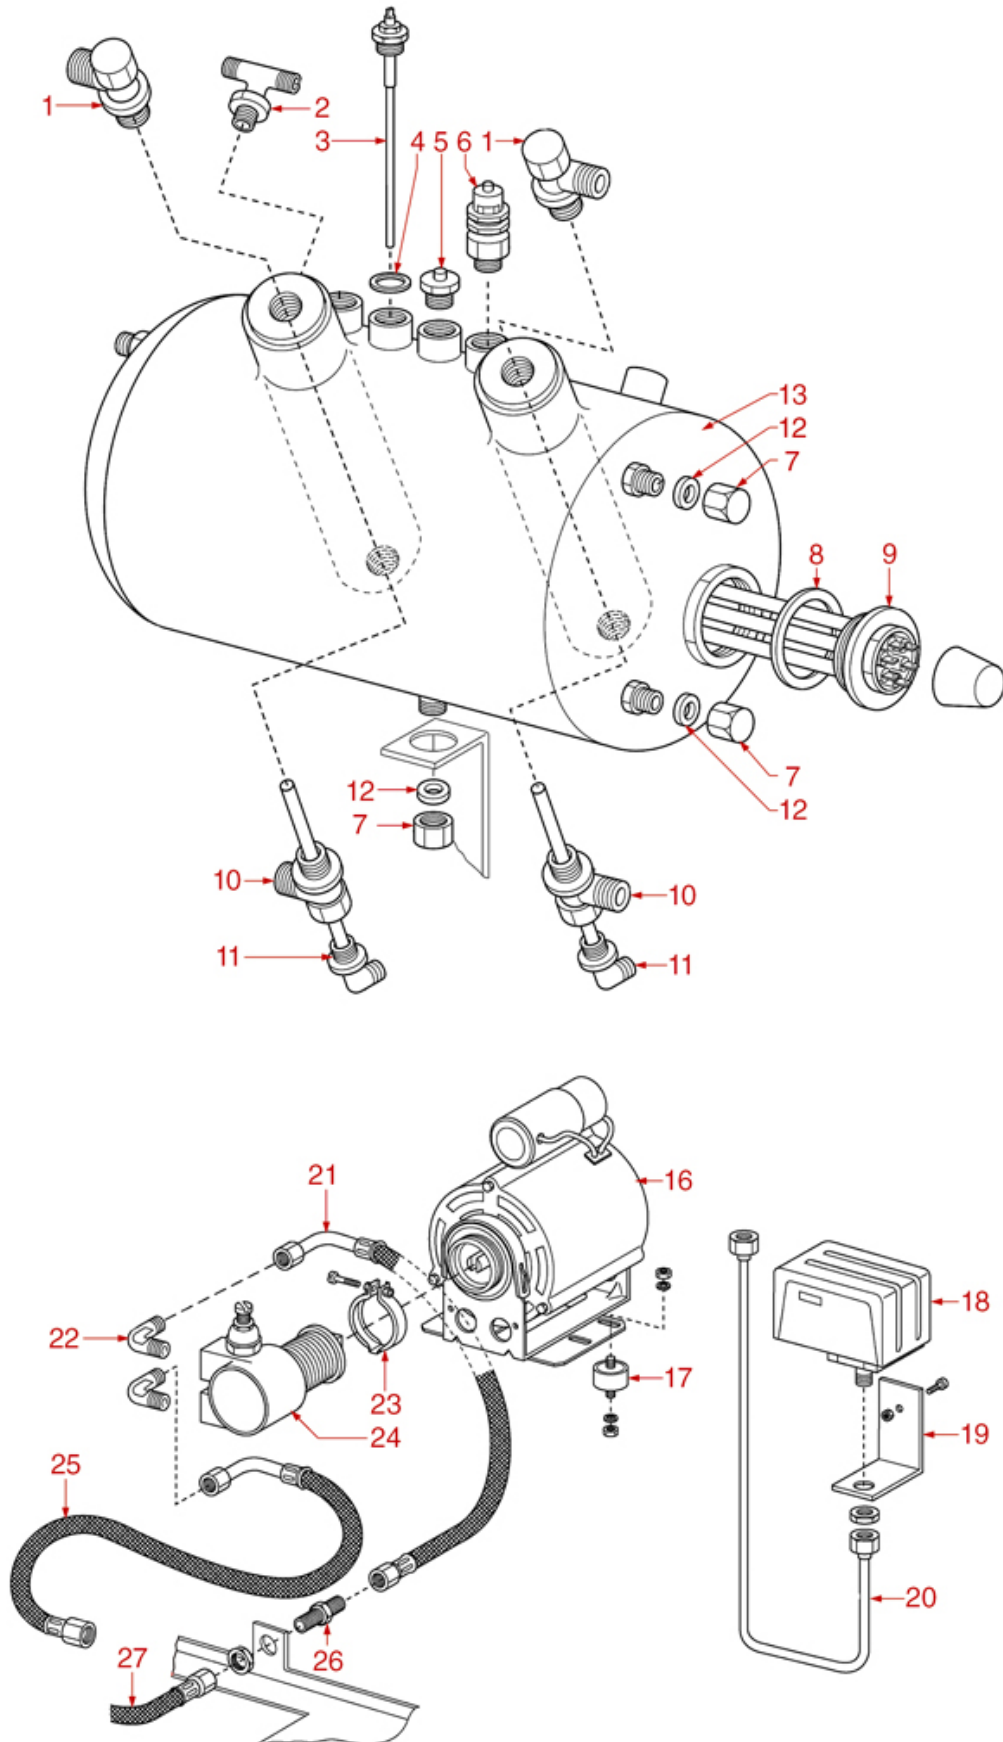

GRIMAC

Position	LF code no.	Description
1	1349014	BOILER FITTING $\varnothing$ 1/2"M-1/2"M
2	1341750	LEVEL PROBE $\varnothing$ 1/4"M-125 mm
2	1341751	LEVEL PROBE $\varnothing$ 1/4"M-150 mm
4	1515002	BOILER VALVE $\varnothing$ 3/8"M
5	1523538	BOILER VALVE $\varnothing$ 1/4"M
7	1186623	TEFLON FLAT GASKET $\varnothing$ 53x42x3 mm
8	1755403	HEATING ELEMENT 3300W 230V
8	1755404	HEATING ELEMENT 4500W 230V
16	1240281	CLAMP RPM MOTOR 120W
18	1320531	PRESSURE SWITCH P302/6 3-POLES 30A
18	1320541	PRESSURE SWITCH PARKER
22	1349706	L-FITTING $\varnothing$ 3/8"M-3/8"M NICKEL-PLATED
23	1168011	STAINLESS STEEL CLAMP FOR FLANGE PUMP
24	1330001	ROTARY VANE PUMP ROTOFLOW $\varnothing$ 3/8" NPT
26	1349705	EXTENSION $\varnothing$ 3/8" FOR INLET
27	1449725	FLEX HOSE $\varnothing$ 3/8" Fc x Fc Length 150 cm

ECLISSE BOILER

ECLISSE

GR5301

Positions without LF code no.: upon request