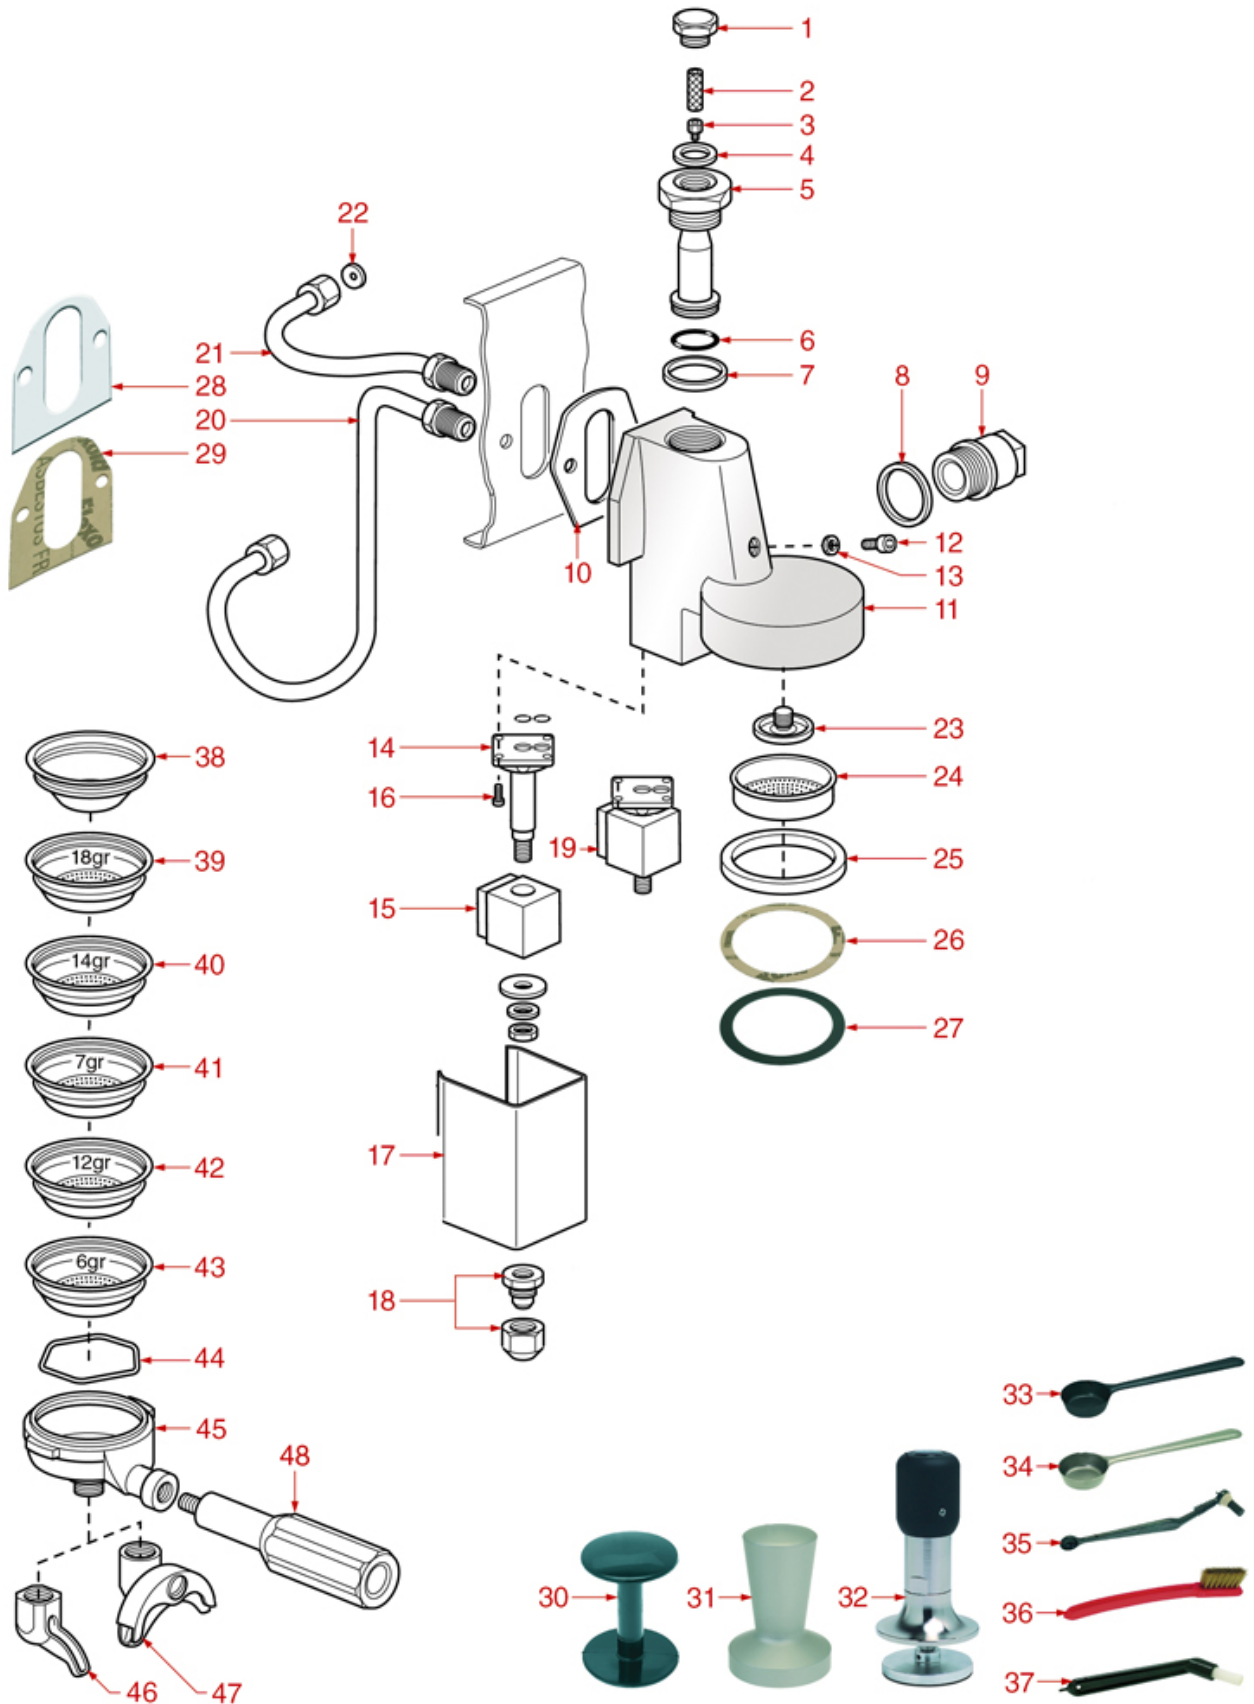

ZOLAI-ZOLAI-TEN-TWENTY-ECLISSE GROUP

ZOLA I - ZOLA II - TEN - TWENTY - ECLISSE

GRIMAC

Position	LF code no.	Description
1	1439001	CAP ø 16 mm FOR BREW GROUP
2	1160517	WATER FILTER ø 8.5x22 mm
3	1501522	NOZZLE M6x1 HOLE ø 0,75 mm
4	1186326	TEFLON FLAT GASKET ø 22x16x2 mm
5	1027016	UPPER CHROMIUM-PLATED SLEEVE
6	1186591	O-RING 0128 VITON
7	1186307	TEFLON FLAT GASKET ø 36x30x2 mm
8	1186307	TEFLON FLAT GASKET ø 36x30x2 mm
9	1439011	CHROMIUM-PLATED SIDE CAP
10	1186384	COFFEE GROUP GASKET 80x70x2 mm
12	1184804	STAINLESS STEEL SCREW M6x8
13	3528010	STAINL.STEEL SCREW WASHER M6 UNI 6592
14	1120339	3-WAY MECHANICAL COMPONENT PARKER
15	3120032	COIL PARKER ZB09 9W 220/240V 50/60Hz
16	1455034	S/S SCREW T.C.C.E.I M4x10 UNI 5931
18	1349007	DRAIN CHROMIUM-PLATED FITTING
19	1120330	3-WAY SOLENOID VALVE LUCIFER 240V 50Hz
19	1120335	3-WAY SOLENOID VALVE PARKER 230V 50/60Hz
23	1501561	GROUP SPRAY NOZZLE ø 30 mm M10x1
24	1081016	SHOWER SCREEN ø 60 mm
24	1081116	SHOWER SCREEN ø 60 mm
24	1081516	SHOWER ø 60 mm
25	1186891	FILTER HOLDER GASKET ø 73x57x8 mm
26	1190001	PAPER SEAL ø 73x59x0.8 mm
27	1190002	RUBBER SEAL ø 73x59x1 mm EPDM
28	1186508	COFFEE GROUP GASKET 77x73x2 mm
29	1186384	COFFEE GROUP GASKET 80x70x2 mm
30	1385002	NYLON COFFEE TAMPER ø 50/57 mm
31	1385053	ANODISED ALUMINUM TAMPER ø 58 mm
32	1385600	DYNAMOMETRIC MANUAL COFFEE TAMPER ø 57mm
33	1069001	PLASTIC MEASURING SPOON 20 ml
34	1069002	STAINLESS STEEL MEASURING SPOON 20 ml
35	1384003	BLACK SHOWER CLEANING BRUSH
35	1384011	RED SHOWER CLEANING BRUSH
35	1384012	ORANGE SHOWER CLEANING BRUSH
36	1384002	BRUSH FOR MAINTENANCE
37	1384001	BRUSH FOR COFFEE SHOWER
38	1160339	BLIND FILTER
39	1160345	2 CUPS FILTER 18 gr
40	1160337	2-CUP FILTER 14 GRAMS
41	1160335	1 CUP FILTER 7 g
42	1160252	2-CUP FILTER 12 GRAMS
43	1160251	1 CUP FILTER 6 g
44	1250101	FILTER BLOCKING SPRING ø 1,00 mm INOX
45	1165022	FILTER HOLDER COFFEE MACHINES
46	1022501	SINGLE SPOUT ø 3/8"
47	1022502	DOUBLE SPOUT ø 3/8"
48	1241504	FILTER HOLDER HANDLE M12