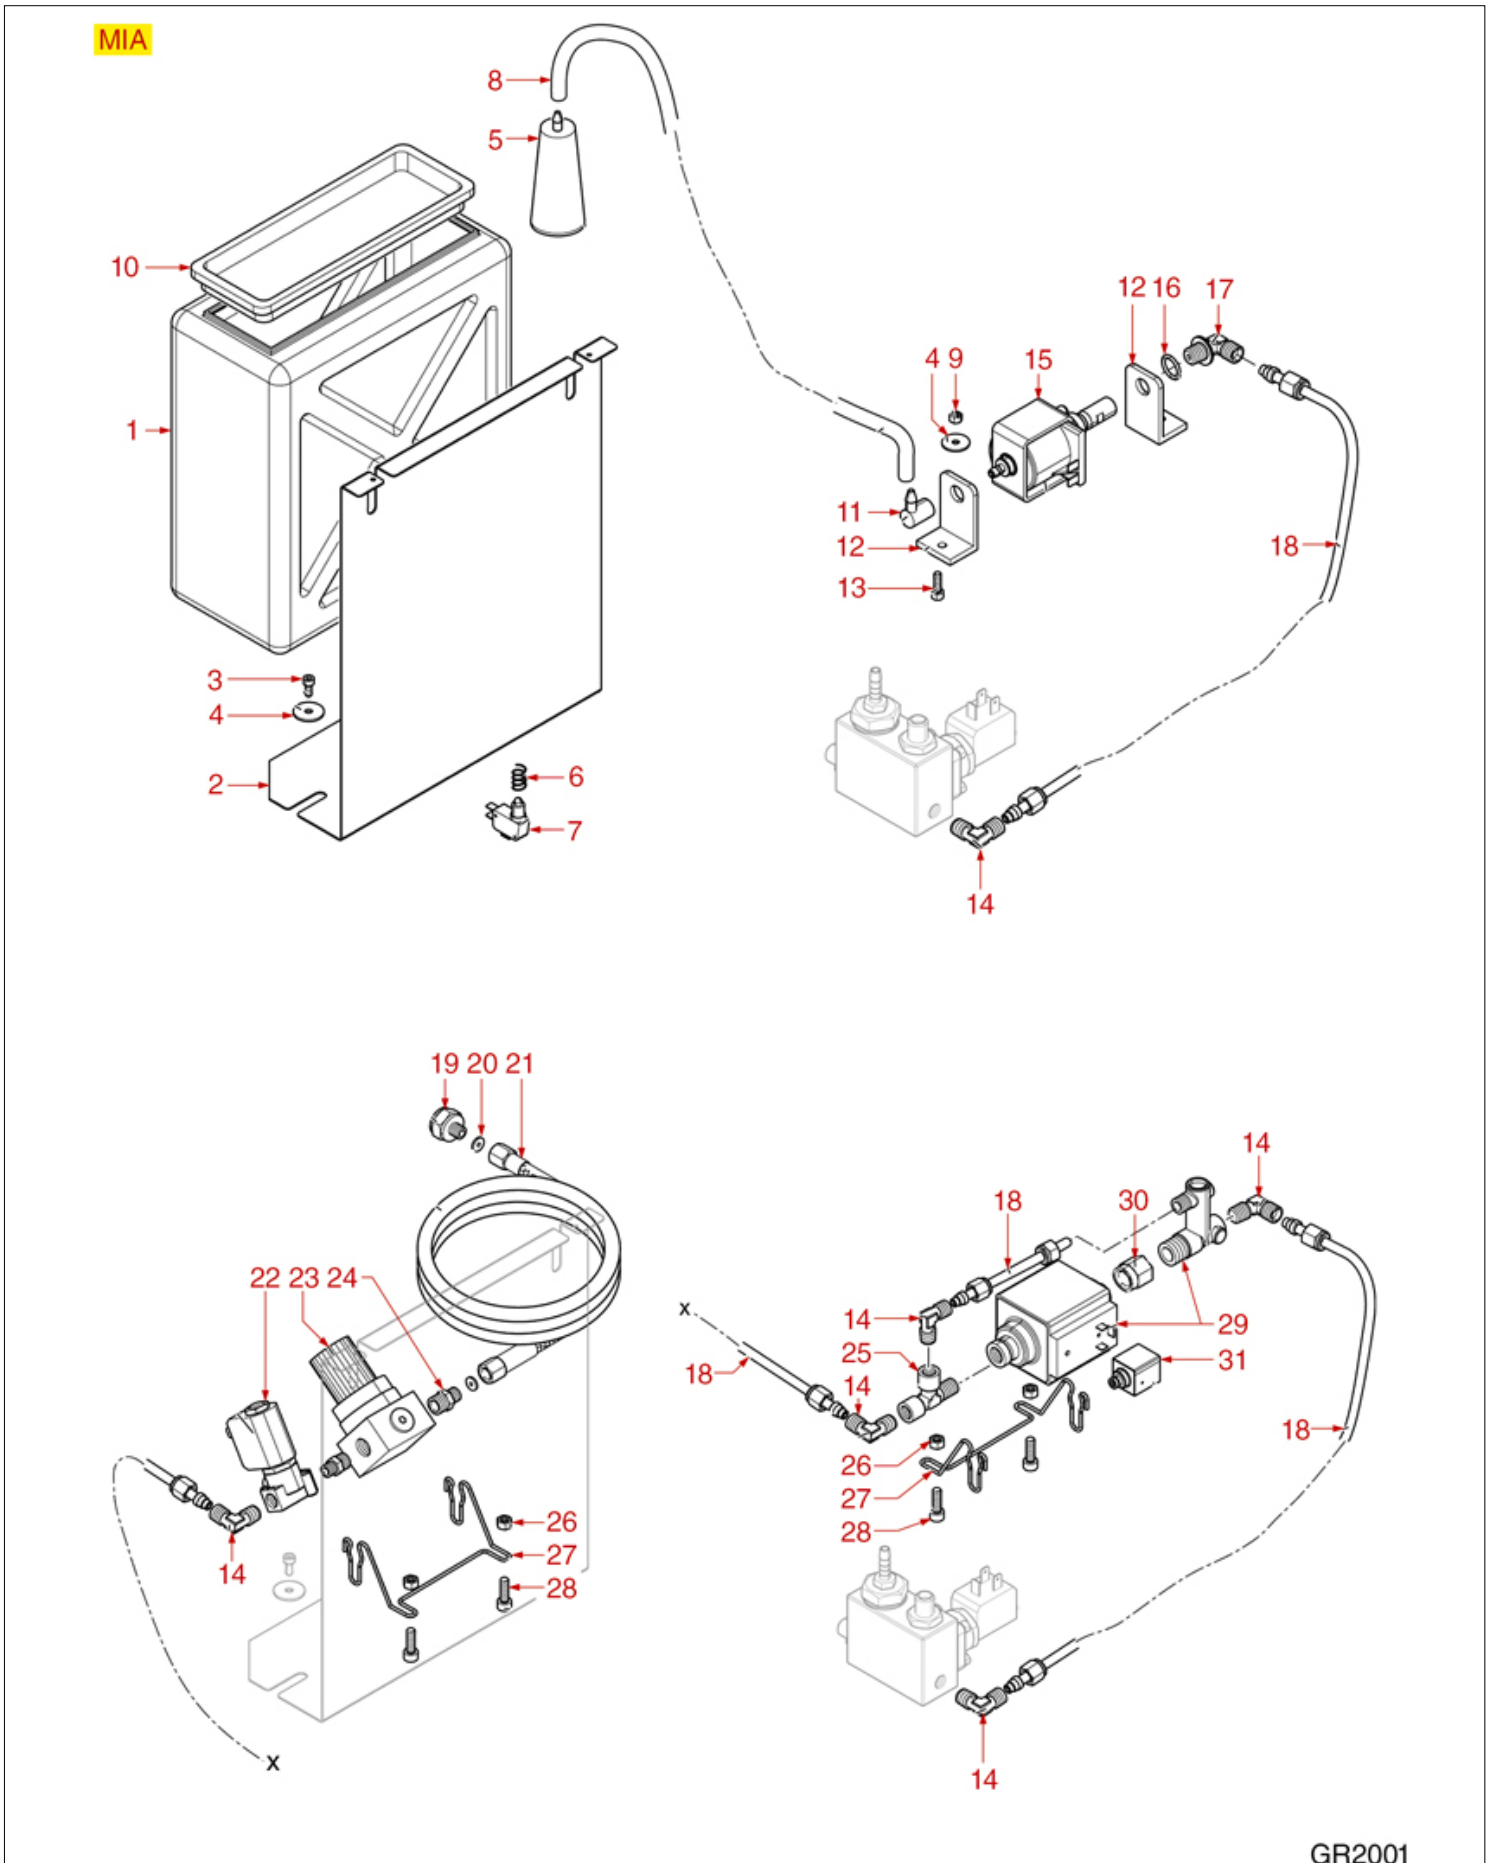

MIA WATER INLET TAP

GRIMAC

Position	LF code no.	Description
3	1455034	S/S SCREW T.C.C.E.I M4x10 UNI 5931
5	3010303	WATER SOFTENER FOR OCS NICAL 125
8	1449681	SILICONE HOSE $\varnothing$ 4x7 SHORE 60 - 5 m
9	3528213	HEXAGONAL NORMAL NUT M5 UNI 5588
11	1349651	PIPETTE FITTING 90°
12	1331023	SQUARE DAMPER EX-EP-EK-EA
14	1349250	"L"COUPLING $\varnothing$ 1/8"M-1/8"M COMPLETE
15	1122601	VIBRATORY PUMP EX5 41W 120V 60Hz
15	1122735	VIBRATORY PUMP EX5 48W 230V 50Hz
16	1186411	O-RING 02031 EPDM
17	1349251	"L"COUPLING $\varnothing$ 1/8"M-1/8"M COMPLETE
18	1449502	TEFLON PIPE $\varnothing$ 4x6 mm - 10 m
20	1186042	ASBESTOS FREE FLAT GASKET $\varnothing$ 9x5x1 mm
21	1449707	FLEX HOSE $\varnothing$ 1/8" Fc x Fc Length 150 cm
22	1120501	2-WAY SOLENOID VALVE M&M 230/240V 50Hz
24	1349101	FITTING $\varnothing$ 1/8"M-1/8"M NICKEL-PLATED
26	3528213	HEXAGONAL NORMAL NUT M5 UNI 5588
29	1331003	VIBRATORY PUMP FLUID-O-TECH 50W 240V