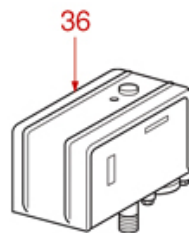

ELECTRICAL PARTS ALL MODELS

36

PARKER