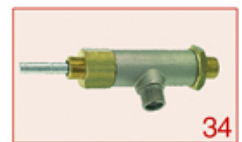

ZOLAI WATER/STEAM TAP

GR1201

Positions without LF code no.: upon request

GRIMAC

Position	LF code no.	Description
2	1241461	WATER/STEAM TAP KNOB
3	1348042	CHROME PLATED NUT
4	1250652	TAP SPRING \varnothing 15x18 mm
5	1186322	TAP ROD BUSHING
6	1186312	EPDM FLAT GASKET \varnothing 15.5x7.5x4 mm
7	1186732	WASHER 15x8.4x1 mm
8	1324086	TAP HANDLE SPINDLE
9	3528004	HEXAGONAL SCREW WASHER M4 - 100 PCS
10	1324026	TAP SPINDLE
12	1186311	NBR FLAT GASKET \varnothing 13x4x4 mm
13	1186122	GASKET HOLDER FOR TAP
14	1250157	TAP SPRING \varnothing 12.5x30 mm
15	1250202	NON-RETURN VALVE SPRING \varnothing 8x30 mm
16	1323003	STAINLESS STEEL BALL \varnothing 8 mm
17	1186323	TEFLON FLAT GASKET \varnothing 24x18x2 mm
20	1250549	SPRING \varnothing 11x25 mm
21	1186556	O-RING R6 EPDM
22	1449068	STEAM PIPE COMPLETE
23	1348842	STEAM TAP ASSY
25	1449697	COMPLETE WATER PIPE
26	1349705	EXTENSION \varnothing 3/8" FOR INLET
29	1349112	FITTING \varnothing 1/4"M-3/8"M

TWENTY-ECLISSE WATER/STEAM TAP

TWENTY

ECLISSE

GRIMAC

Position	LF code no.	Description
6	1250652	TAP SPRING ø 15x18 mm
7	1186322	TAP ROD BUSHING
8	1186300	FLAT GASKET ø 15x7.3x4 mm EPDM
9	1186681	TAP WASHER
10	1324300	SPINDLE FOR WATER/STEAM TAP
12	1324301	LONG SPINDLE
14	1186311	NBR FLAT GASKET ø 13x4x4 mm
15	1186122	GASKET HOLDER FOR TAP
16	1250157	TAP SPRING ø 12.5x30 mm
17	1186117	TEFLON FLAT GASKET ø 26x21x2 mm
21	1186314	TEFLON FLAT GASKET ø 22x17x2 mm
22	1250651	TAP SPRING ø 11x16 mm
23	1186683	WASHER FOR SPRING
24	1186346	O-RING 02043 EPDM
25	1449698	STEAM PIPE COMPLETE
26	1449699	COMPLETE WATER PIPE
27	1348703	COMPLETE STEAM TAP
28	1348704	COMPLETE WATER TAP
29	1348705	CIRCLIP A-8 UNI 7435
32	1186680	CONICAL TEFLON SEAL ø 14.5x9x8 mm
34	1348707	COMPLETE STEAM TAP
35	1186236	O-RING 03043 VITON