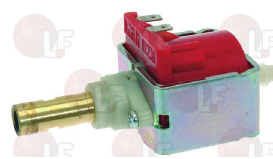

GRIMAC MG071

GRIMAC 1220300004

Suitable for:

1331001 VIBRATORY PUMP FLUID-O-TECH 50W 240V
 208/240V 50/60Hz - fittings \varnothing 1/8"
 without by-pass
 for Coffee machine (ASTORIA CMA) ARGENTA - BRAVA
 COMPACT - DIVINA