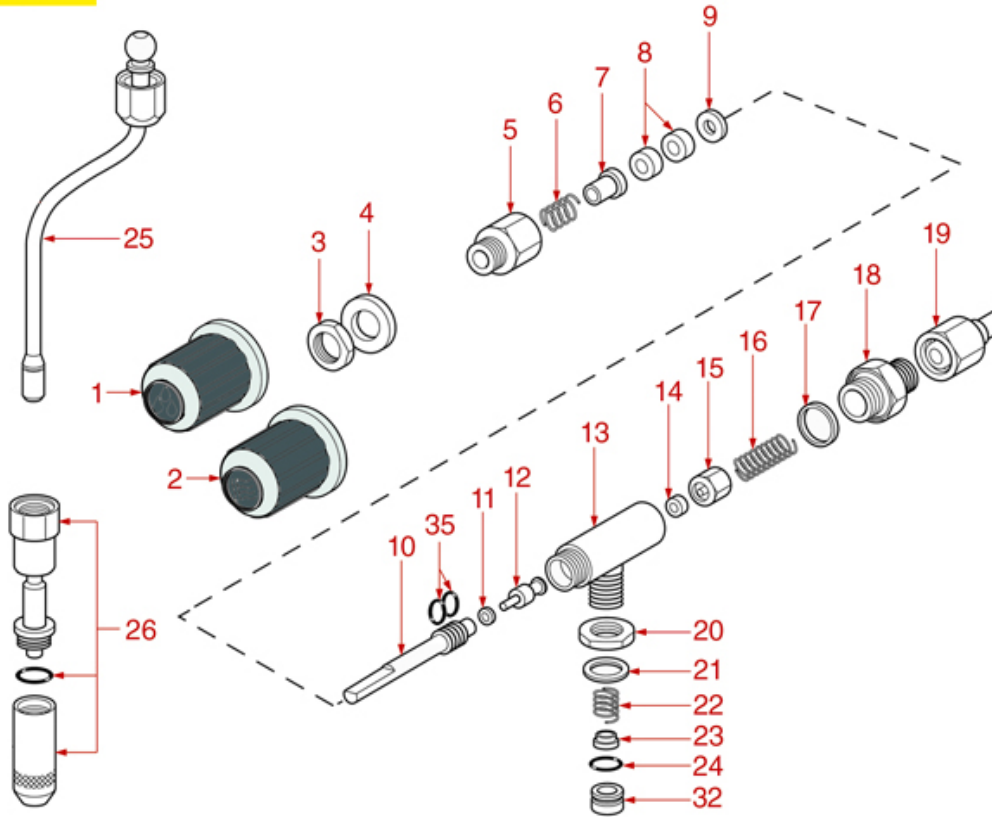

ZOLAI WATER/STEAM TAP

GR1201

Positions without LF code no.: upon request

GRIMAC

Position	LF code no.	Description
2	1241461	WATER/STEAM TAP KNOB
3	1348042	CHROME PLATED NUT
4	1250652	TAP SPRING \varnothing 15x18 mm
5	1186322	TAP ROD BUSHING
6	1186312	EPDM FLAT GASKET \varnothing 15.5x7.5x4 mm
7	1186732	WASHER 15x8.4x1 mm
8	1324086	TAP HANDLE SPINDLE
9	3528004	HEXAGONAL SCREW WASHER M4 - 100 PCS
10	1324026	TAP SPINDLE
12	1186311	NBR FLAT GASKET \varnothing 13x4x4 mm
13	1186122	GASKET HOLDER FOR TAP
14	1250157	TAP SPRING \varnothing 12.5x30 mm
15	1250202	NON-RETURN VALVE SPRING \varnothing 8x30 mm
16	1323003	STAINLESS STEEL BALL \varnothing 8 mm
17	1186323	TEFLON FLAT GASKET \varnothing 24x18x2 mm
20	1250549	SPRING \varnothing 11x25 mm
21	1186556	O-RING R6 EPDM
22	1449068	STEAM PIPE COMPLETE
23	1348842	STEAM TAP ASSY
25	1449697	COMPLETE WATER PIPE
26	1349705	EXTENSION \varnothing 3/8" FOR INLET
29	1349112	FITTING \varnothing 1/4"M-3/8"M

TWENTY-ECLISSE WATER/STEAM TAP

TWENTY

ECLISSE

GRIMAC

Position	LF code no.	Description
6	1250652	TAP SPRING ø 15x18 mm
7	1186322	TAP ROD BUSHING
8	1186300	FLAT GASKET ø 15x7.3x4 mm EPDM
9	1186681	TAP WASHER
10	1324300	SPINDLE FOR WATER/STEAM TAP
12	1324301	LONG SPINDLE
14	1186311	NBR FLAT GASKET ø 13x4x4 mm
15	1186122	GASKET HOLDER FOR TAP
16	1250157	TAP SPRING ø 12.5x30 mm
17	1186117	TEFLON FLAT GASKET ø 26x21x2 mm
21	1186314	TEFLON FLAT GASKET ø 22x17x2 mm
22	1250651	TAP SPRING ø 11x16 mm
23	1186683	WASHER FOR SPRING
24	1186346	O-RING 02043 EPDM
25	1449698	STEAM PIPE COMPLETE
26	1449699	COMPLETE WATER PIPE
27	1348703	COMPLETE STEAM TAP
28	1348704	COMPLETE WATER TAP
29	1348705	CIRCLIP A-8 UNI 7435
32	1186680	CONICAL TEFLON SEAL ø 14.5x9x8 mm
34	1348707	COMPLETE STEAM TAP
35	1186236	O-RING 03043 VITON