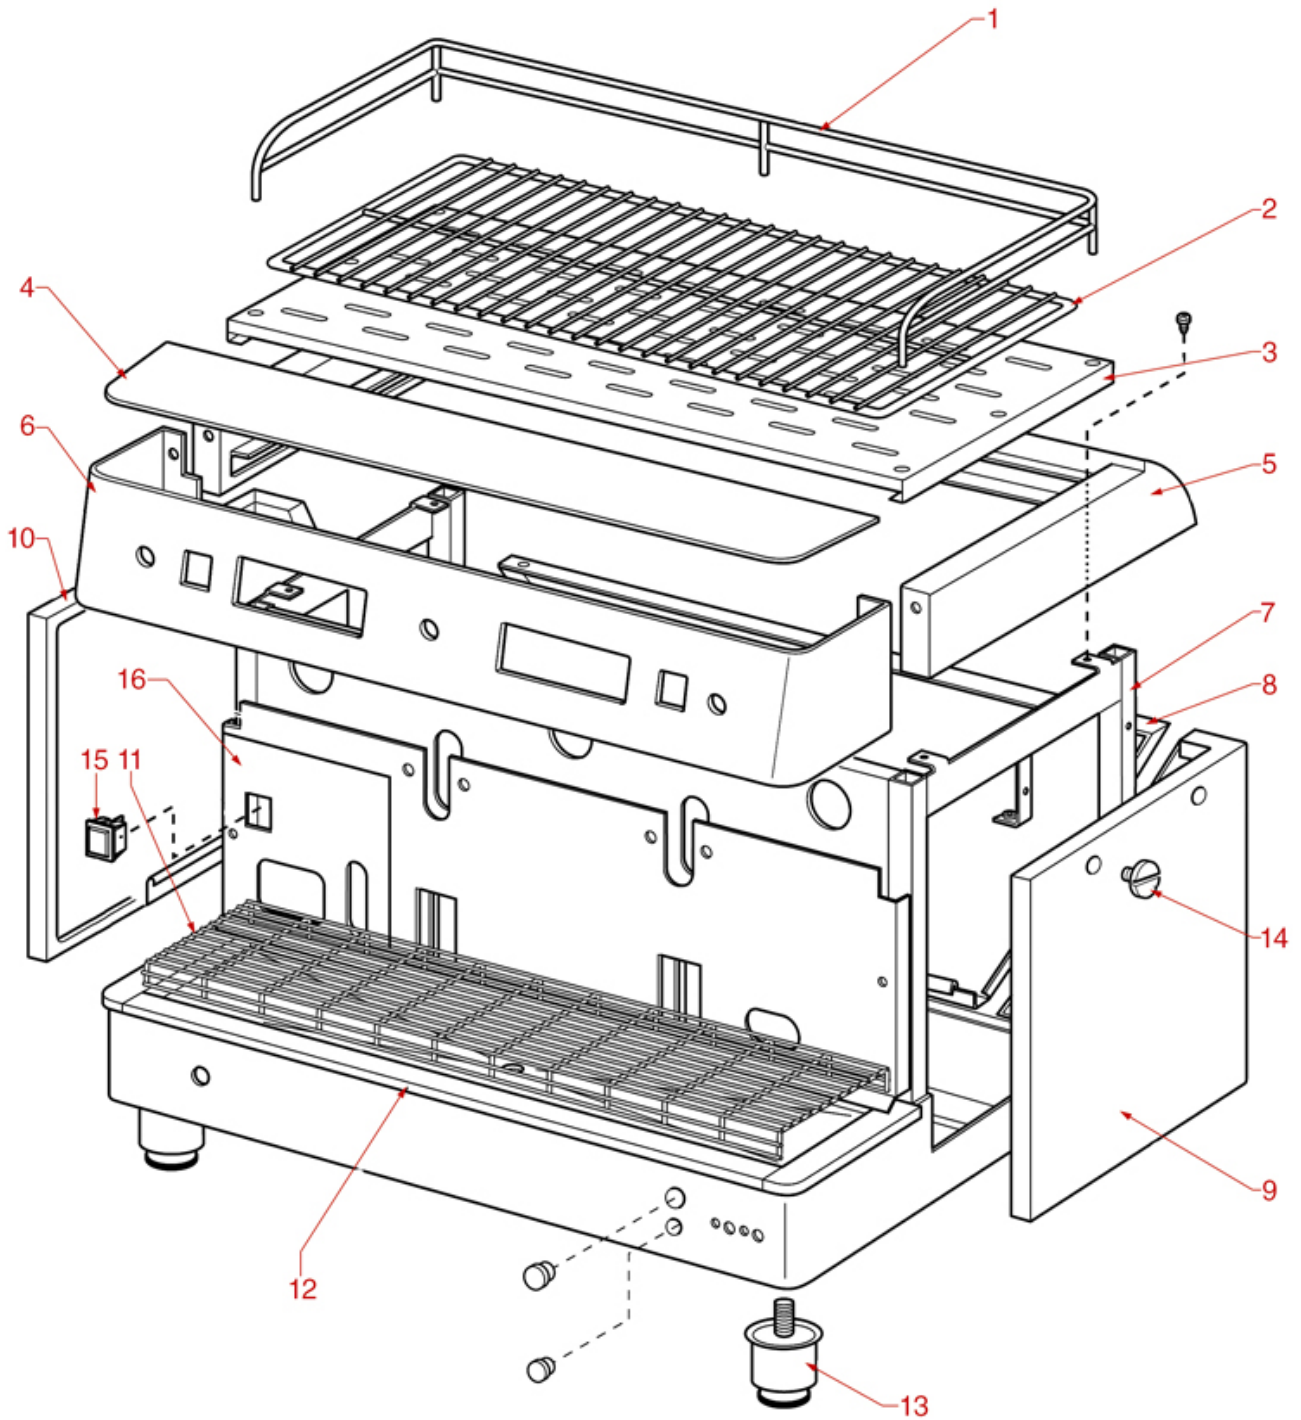

ZOLAII BODY PARTS

ZOLAII

GRIMAC

Position	LF code no.	Description
11	1185024	STAIN.STEEL CUP SUPPORT GRID 622x150 mm
11	1185025	STAIN.STEEL CUP SUPPORT GRID 788x150 mm

TEN BODY PARTS

TEN

GRIMAC

Position	LF code no.	Description
6	3319294	BLACK BIPOLAR SWITCH 16A 250V
10	1185027	STAIN.STEEL CUP SUPPORT GRID 588x160 mm
10	1185028	STAIN.STEEL CUP SUPPORT GRID 767x160 mm