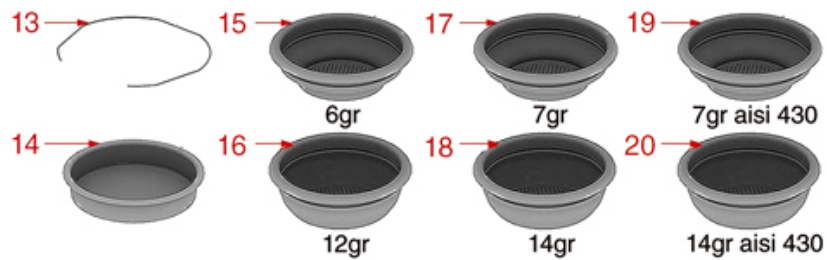

G11 BREW GROUP

G11

GR0501

Positions without LF code no.: upon request

GRIMAC

Position	LF code no.	Description
1	1349651	PIPETTE FITTING 90°
2	1120330	3-WAY SOLENOID VALVE LUCIFER 240V 50Hz
2	1120335	3-WAY SOLENOID VALVE PARKER 230V 50/60Hz
3	1439532	CAP $\varnothing$ 3/8" M FOR BREW GROUP
4	1160517	WATER FILTER $\varnothing$ 8.5x22 mm
6	1501522	NOZZLE M6x1 HOLE $\varnothing$ 0,75 mm
9	1186622	FILTER HOLDER GASKET $\varnothing$ 71x56x8 mm
10	1086595	SHOWER HOLDER DIFFUSER
11	1081007	SHOWER $\varnothing$ 51.5 mm
12	1528012	CROSS HEAD SCREW M5x14 UNI 7687
13	1250101	FILTER BLOCKING SPRING $\varnothing$ 1,00 mm INOX
14	1160339	BLIND FILTER
15	1160251	1 CUP FILTER 6 g
16	1160252	2-CUP FILTER 12 GRAMS
17	1160335	1 CUP FILTER 7 g
18	1160337	2-CUP FILTER 14 GRAMS
19	1160281	1-CUP FILTER 7 gr - BASIC QUALITY
20	1160282	2-CUP FILTER 14 GRAMS - BASIC QUALITY
21	1165040	1 CUP FILTER HOLDER ASSEMBLY FIORENZATO
22	1165042	2 CUPS FILTER HOLDER ASSEMBLY FIORENZATO
23	1165022	FILTER HOLDER COFFEE MACHINES
24	1022502	DOUBLE SPOUT $\varnothing$ 3/8"
25	1022501	SINGLE SPOUT $\varnothing$ 3/8"
26	1241504	FILTER HOLDER HANDLE M12