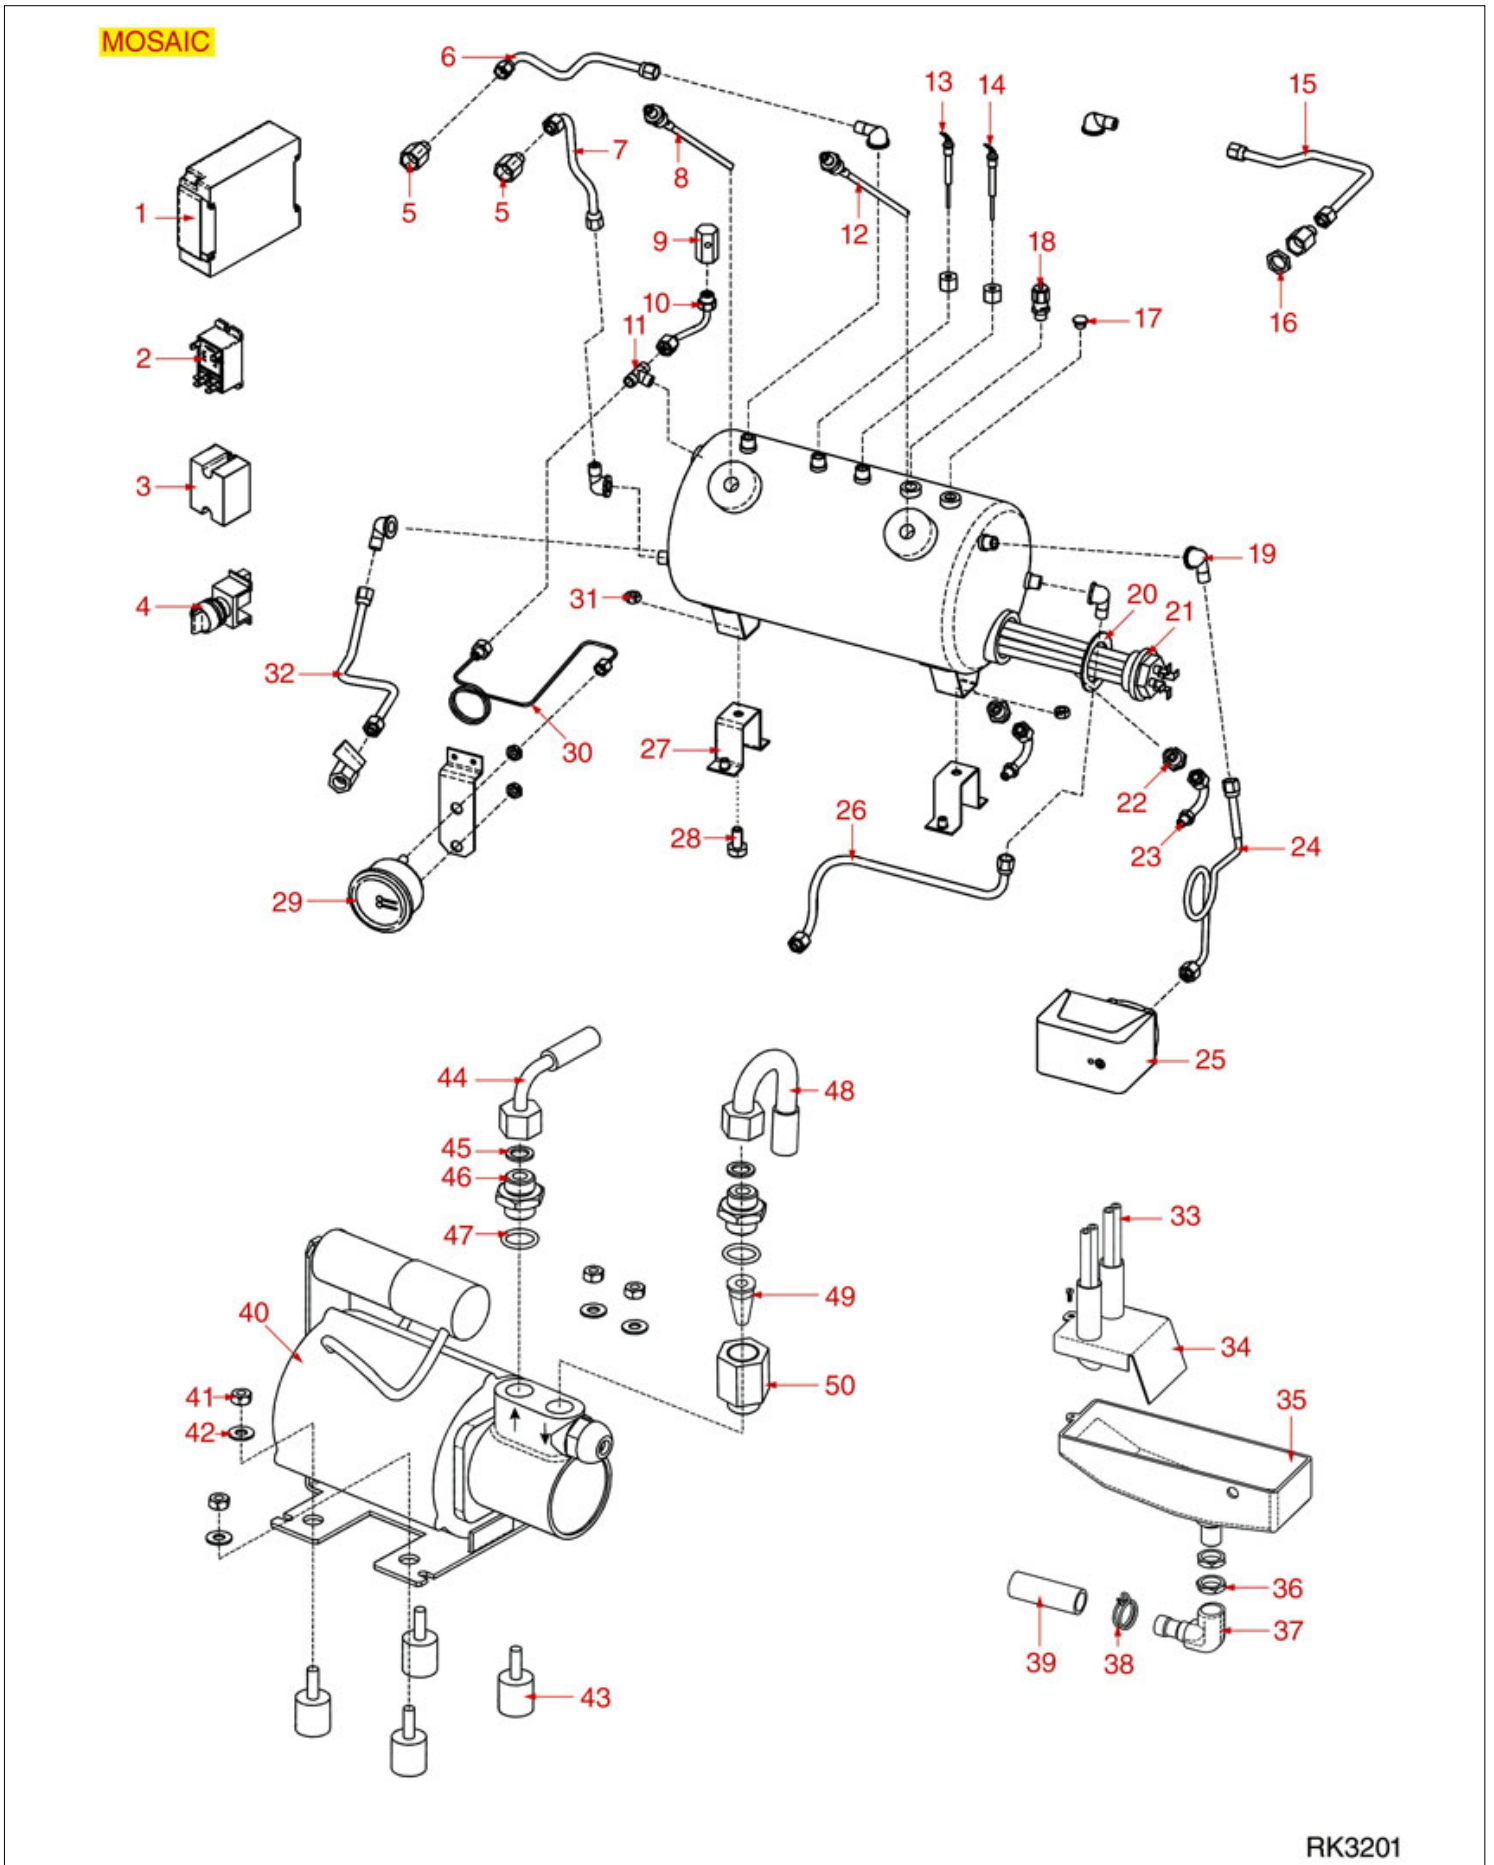

BOILER AND MOTOR MOSAIC

RK3201

Positions without LF code no.: upon request

RENEKA

Position	LF code no.	Description
2	3351032	POWER RELAY 66.82 30A 250V
5	1349127	FITTING $\varnothing$ 1/4"M-3/8"F
13	1341020	LEVEL PROBE 92 mm
14	1341021	LEVEL PROBE 150 mm
16	1348036	NUT $\varnothing$ 3/8" WRENCH 21x6mm
20	3186010	ASBESTOS FREE FLAT GASKET $\varnothing$ 54x42x2 mm
21	1755214	HEATING ELEMENT 3100W 230V
22	1349112	FITTING $\varnothing$ 1/4"M-3/8"M
25	1320531	PRESSURE SWITCH P302/6 3-POLES 30A
28	1528084	SCREW M8x25 mm
29	1242008	BOILER-PUMP PRESSURE GAUGE $\varnothing$ 63 mm
31	1528621	NUT M8x1
33	1449681	SILICONE HOSE $\varnothing$ 4x7 SHORE 60 - 5 m
35	1022020	DRAIN TANK WITH S-HOLE
36	1348036	NUT $\varnothing$ 3/8" WRENCH 21x6mm
39	1449672	DRAIN PIPE ELISPIR $\varnothing$ 16x23 mm - 5 m
41	1528030	ST.STEEL HEXAGONAL NUT M6 UNI 5588
45	1186620	COPPER FLAT GASKET $\varnothing$ 22x17x1.5 mm