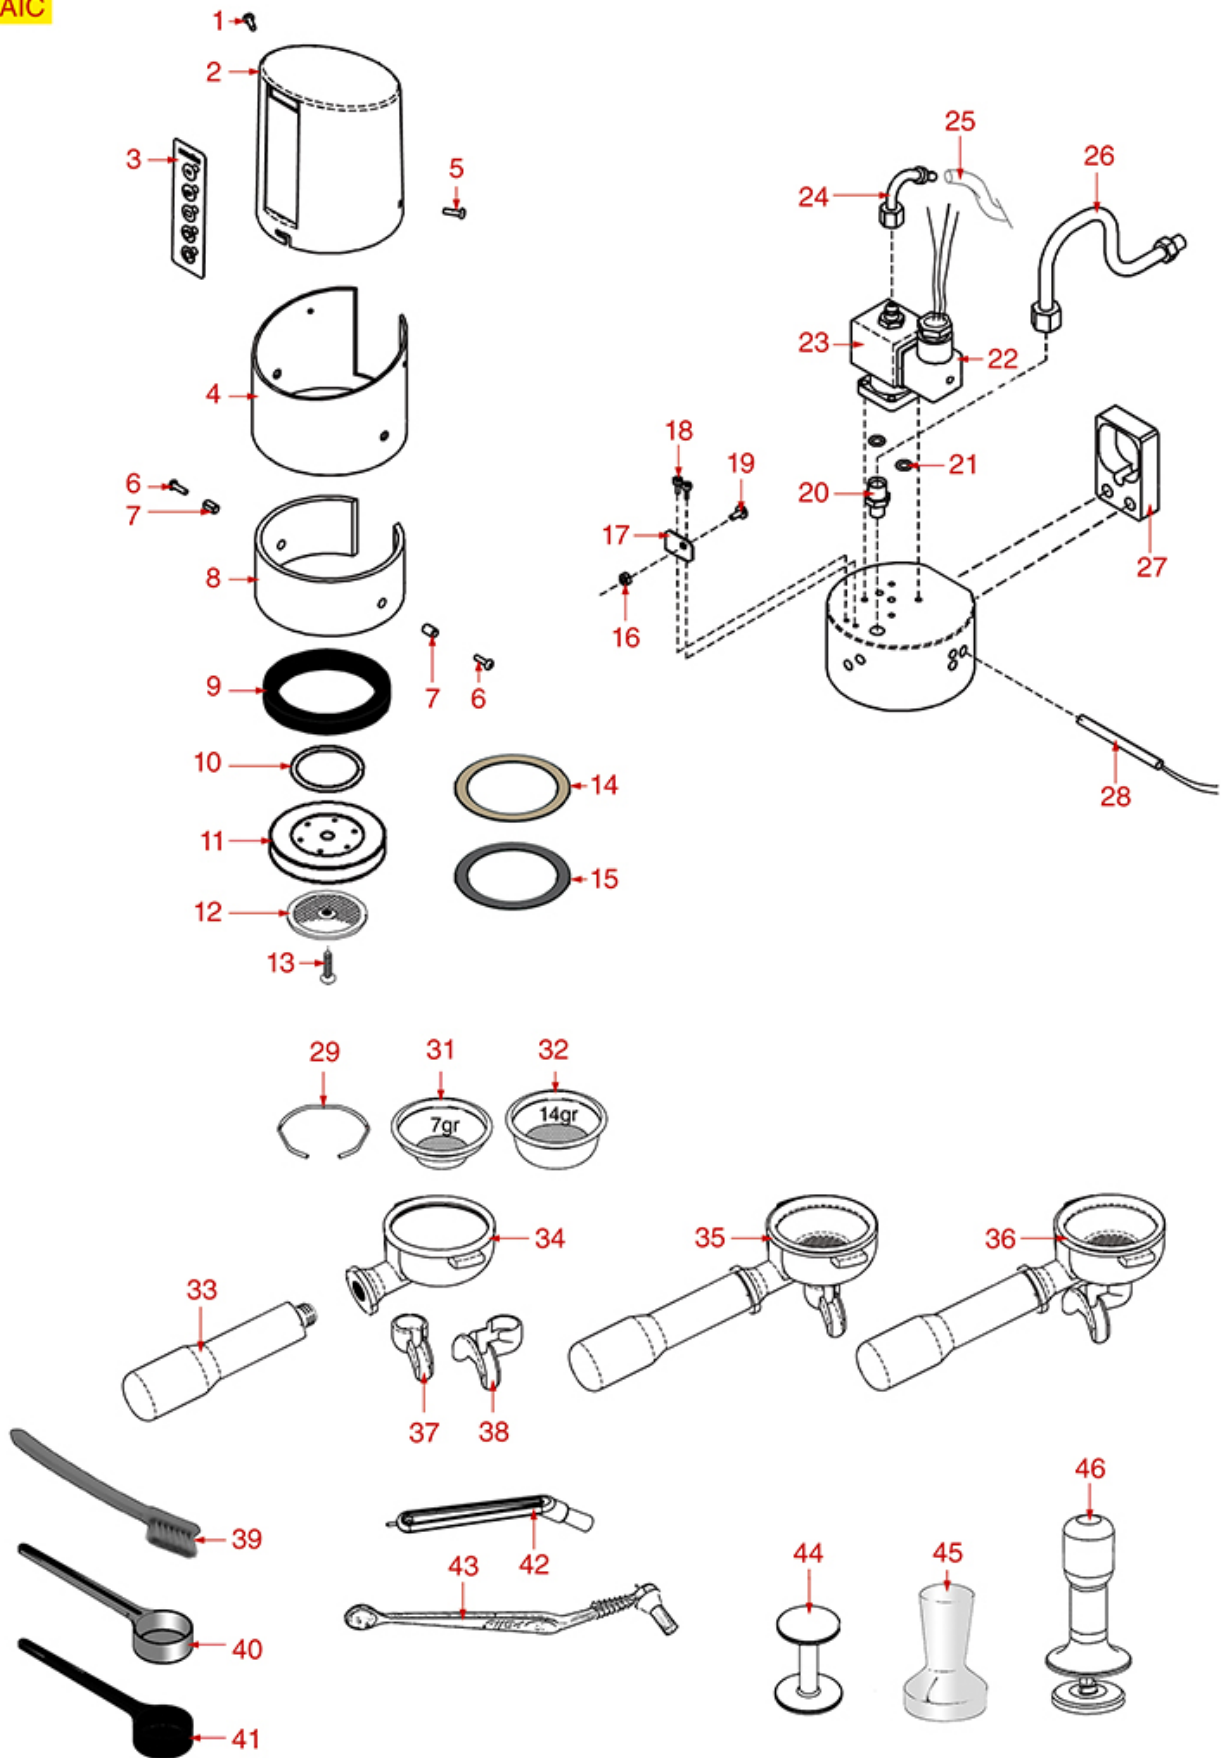

BREW GROUP MOSAIC

MOSAIC

RK0201

Positions without LF code no.: upon request

RENEKA

Position	LF code no.	Description
5	1455034	S/S SCREW T.C.C.E.I M4x10 UNI 5931
9	1786062	FILTER HOLDER GASKET \varnothing 72x56x8 mm
10	3160044	O-RING 03187 EPDM
12	1081006	SHOWER SCREEN \varnothing 51.5 mm
12	1081007	SHOWER \varnothing 51.5 mm
13	1528031	SHOWER SCREW 5x12 mm UNI 6109
20	1349111	FITTING \varnothing 1/8"M 1/4"M
21	1186611	O-RING 02025 RED SILICONE
22	3120034	FEMALE LARGE CONNECTOR
23	1120330	3-WAY SOLENOID VALVE LUCIFER 240V 50Hz
23	1120332	COIL LUCIFER/PARKER 220/240V 9W 50Hz
23	1120334	3-WAY MECHANICAL COMPONENT LUCIFER
23	1120335	3-WAY SOLENOID VALVE PARKER 230V 50/60Hz
23	1120339	3-WAY MECHANICAL COMPONENT PARKER
23	3120032	COIL PARKER ZB09 9W 220/240V 50/60Hz
25	1449681	SILICONE HOSE \varnothing 4x7 SHORE 60 - 5 m
29	1250101	FILTER BLOCKING SPRING \varnothing 1,00 mm INOX
31	1160040	1 CUP FILTER 7 gr
32	1160041	2 CUPS FILTER 14 gr
33	1241501	FILTER HOLDER HANDLE M12
34	1165064	FILTER HOLDER BFC/ROYAL/RK
37	1022032	SINGLE SPOUT \varnothing 3/8"
38	1022031	DOUBLE SPOUT \varnothing 3/8"
39	1384002	BRUSH FOR MAINTENANCE
40	1069002	STAINLESS STEEL MEASURING SPOON 20 ml
41	1069001	PLASTIC MEASURING SPOON 20 ml
42	1384001	BRUSH FOR COFFEE SHOWER
43	1384003	BLACK SHOWER CLEANING BRUSH
44	1385002	NYLON COFFEE TAMPER \varnothing 50/57 mm
45	1385053	ANODISED ALUMINUM TAMPER \varnothing 58 mm
46	1385600	DYNAMOMETRIC MANUAL COFFEE TAMPER \varnothing 57mm