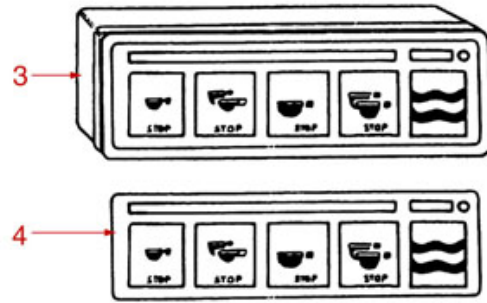

PUSH-BUTTONS BASIC-CONCEPT-LC-PILOT-XL

BASIC