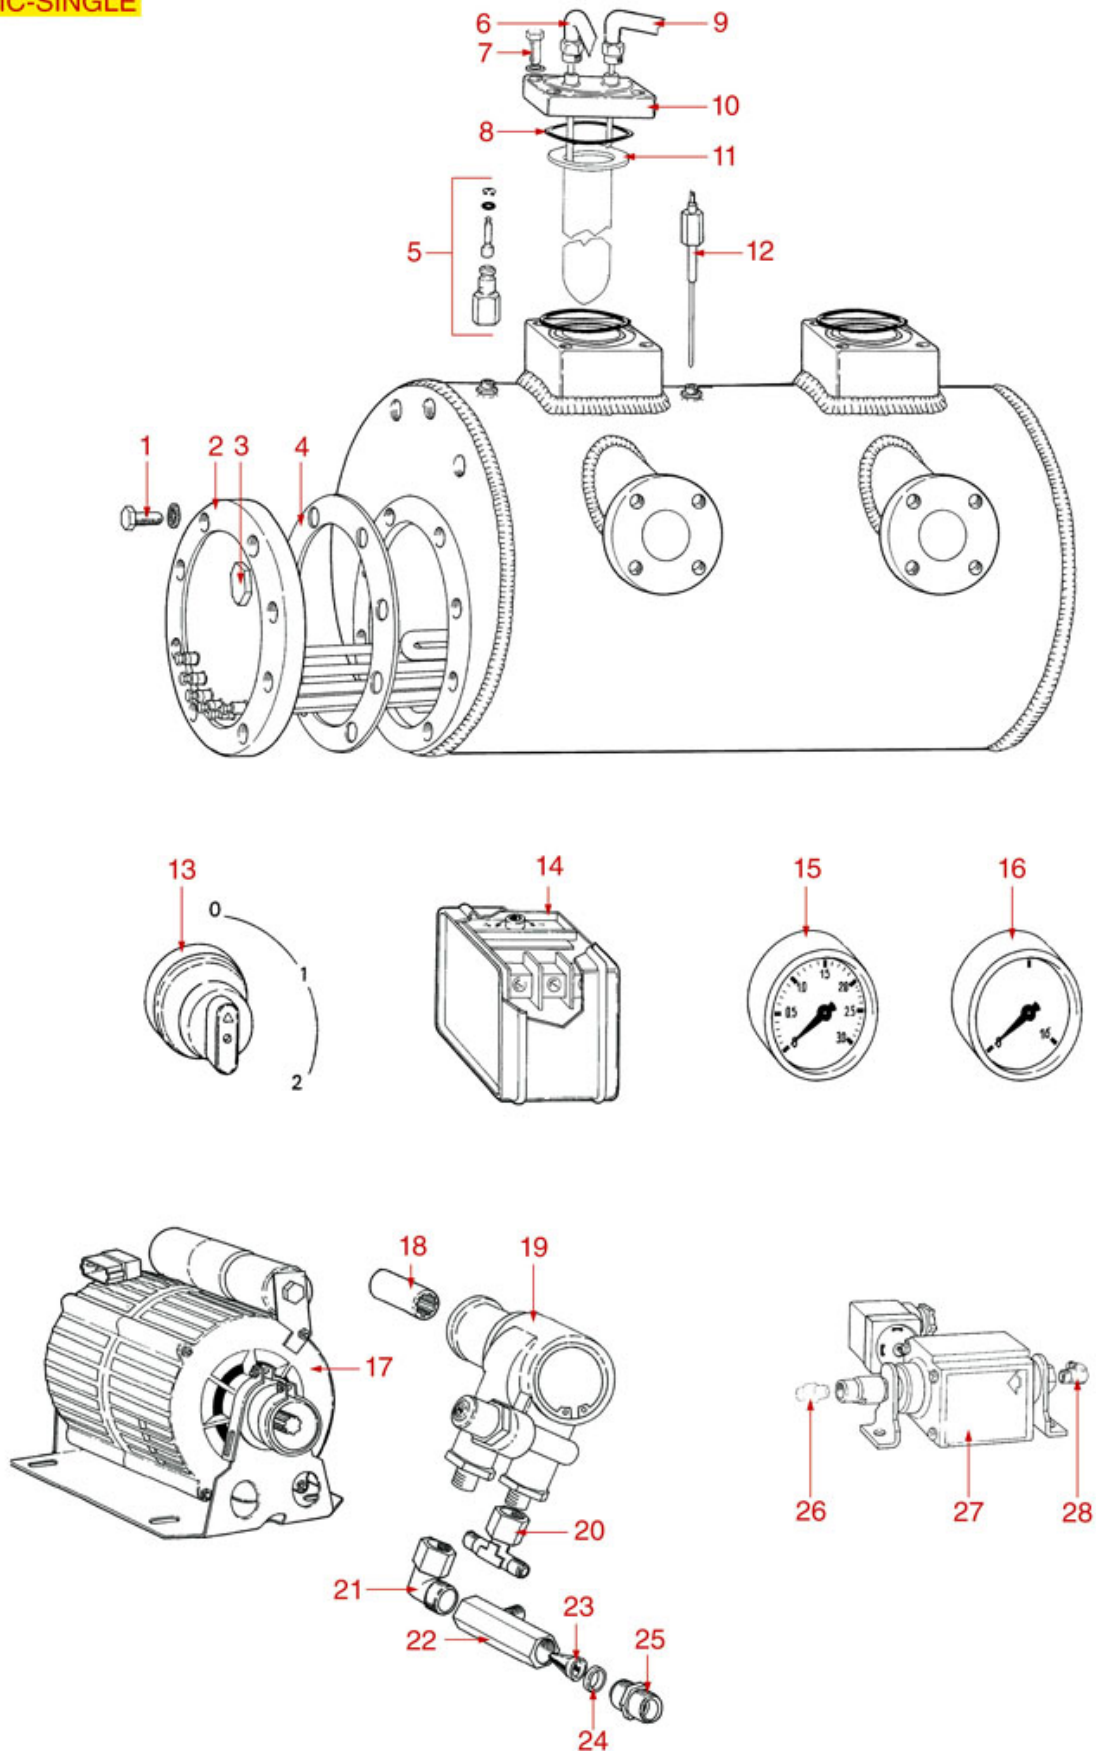

BOILER AND MOTOR BASIC-SINGLE

BASIC-SINGLE

RENEKA

Position	LF code no.	Description
1	9528001	STAINLESS STEEL SCREW T.E.M10x25 UNI5739
7	9528001	STAINLESS STEEL SCREW T.E.M10x25 UNI5739
8	3186010	ASBESTOS FREE FLAT GASKET \varnothing 54x42x2 mm
14	1320531	PRESSURE SWITCH P302/6 3-POLES 30A
15	1245206	BOILER PRESSURE GAUGE \varnothing 49 mm 0+3 bar
16	1245207	PUMP PRESSURE GAUGE \varnothing 49 mm 0+16 bar
25	1349103	FITTING \varnothing 3/8"M-3/8"M
28	1349274	ELBOW FITTING \varnothing 1/8"M-1/8"M