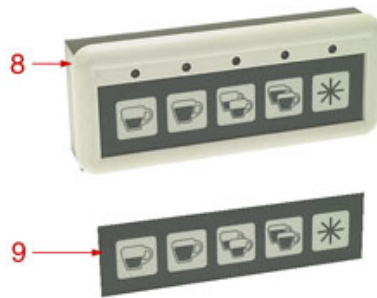

PUSH-BUTTONS BASIC-CONCEPT-LC-PILOT-XL

BASIC

LC

CONCEPT

PILOT

PLUS

SINGLE

TECHNO

XLBASIC