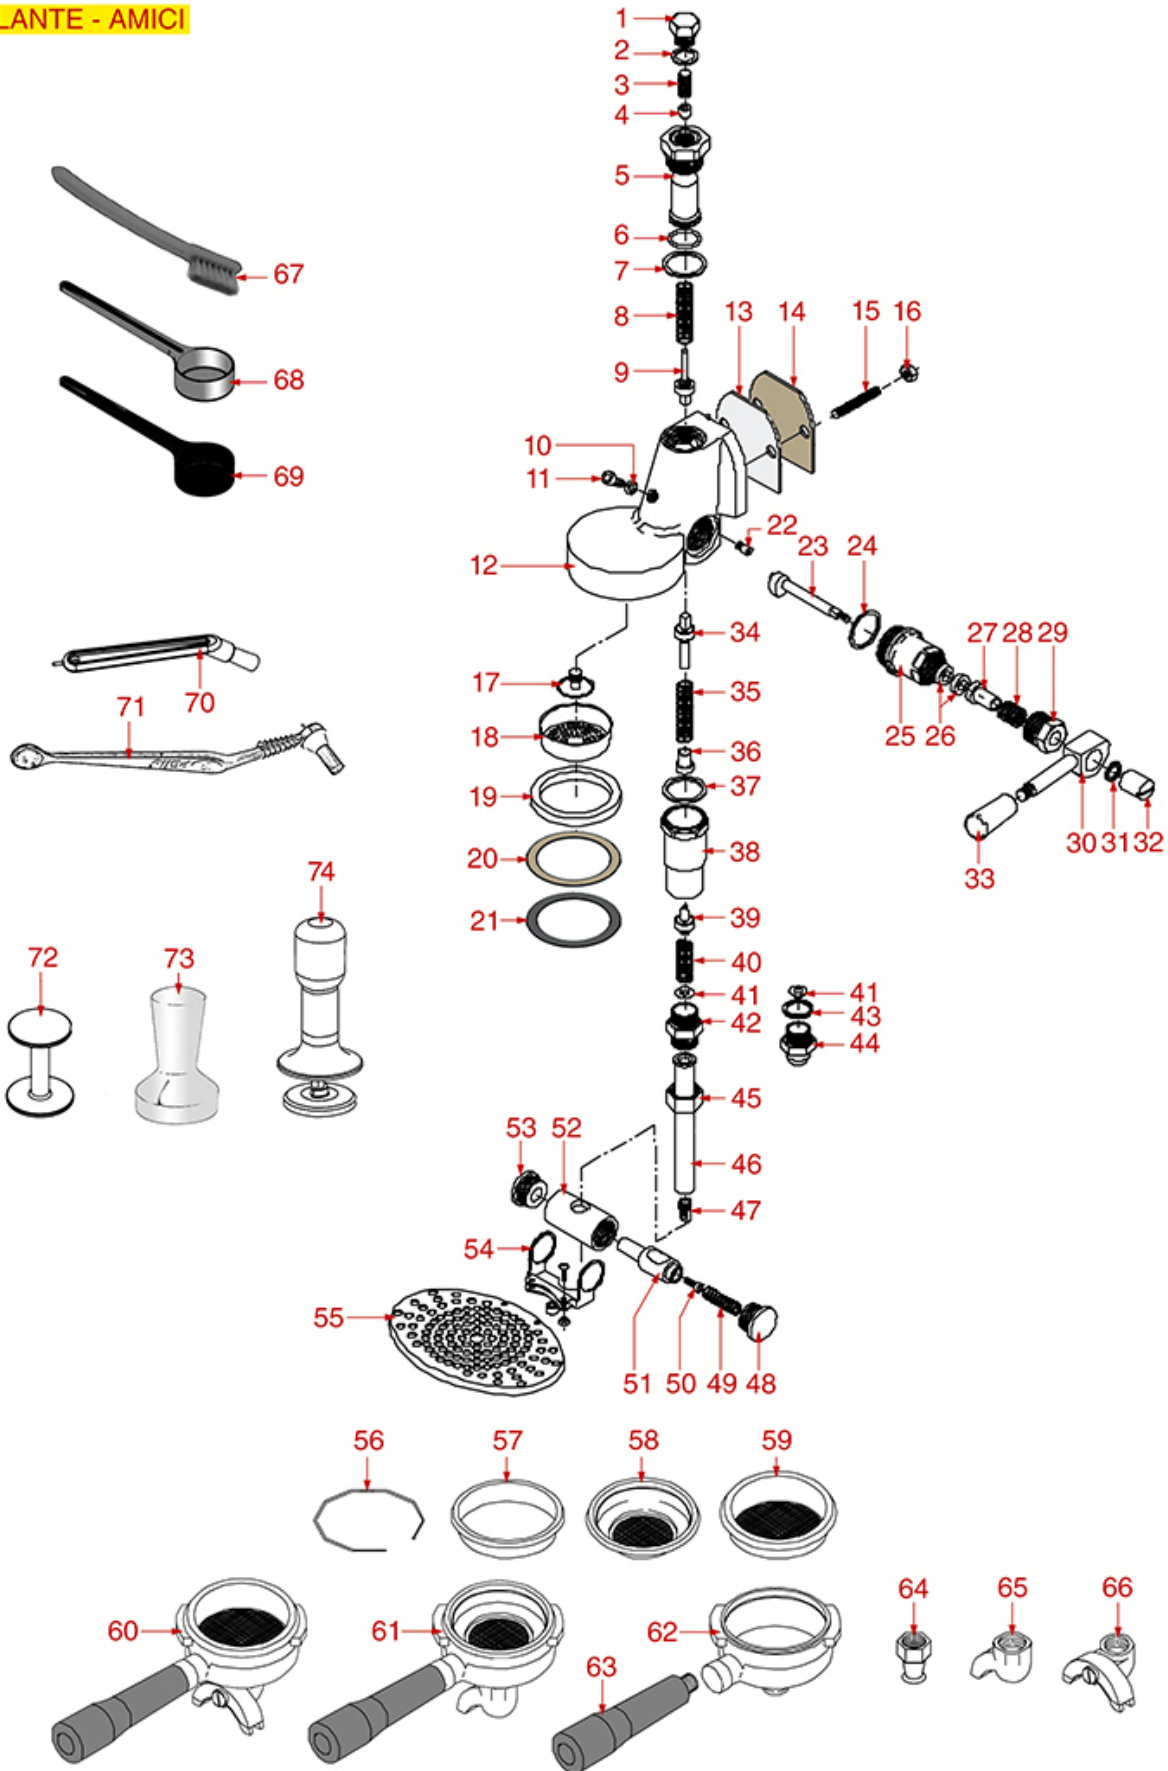

BREW GROUP ATALANTE-AMICI

ATALANTE - AMICI

RK0301

Positions without LF code no.: upon request

RENEKA

Position	LF code no.	Description
1	1439001	CAP $\varnothing$ 16 mm FOR BREW GROUP
2	1186326	PTFE FLAT GASKET $\varnothing$ 22x16x2 mm
3	1160517	WATER FILTER $\varnothing$ 8.5x22 mm
4	1501522	NOZZLE M6x1 HOLE $\varnothing$ 0,75 mm
5	1027016	UPPER CHROMIUM-PLATED SLEEVE
6	1186591	O-RING 0128 VITON
7	1186328	PTFE FLAT GASKET $\varnothing$ 35x30x2 mm
8	1250537	SPRING $\varnothing$ 14x45 mm
9	1523451	COMPLETE SPOUT VALVE
10	1186099	PTFE FLAT GASKET $\varnothing$ 10x6x1 mm
11	1184010	STAINLESS STEEL SCREW M6x10 UNI 9327
13	1186508	COFFEE GROUP GASKET 77x73x2 mm
14	1186384	COFFEE GROUP GASKET 80x70x2 mm
16	3060069	S/STEEL HEXAGONAL MEDIUM NUT M8 UNI 5588
17	1501561	GROUP SPRAY NOZZLE $\varnothing$ 30 mm M10x1
18	1081016	SHOWER SCREEN $\varnothing$ 60 mm
18	1081116	SHOWER SCREEN $\varnothing$ 60 mm
18	1081216	SHOWER SCREEN $\varnothing$ 60 mm
18	1081516	SHOWER $\varnothing$ 60 mm
19	1186722	FILTER HOLDER GASKET $\varnothing$ 73x57x8 mm
20	1190001	PAPER SEAL $\varnothing$ 73x59x0.8 mm
21	1190002	RUBBER SEAL $\varnothing$ 73x59x1 mm EPDM
22	1184005	CAM LOCKING STAINLESS STEEL SCREW M6
23	1184551	CAM FOR COFFEE GROUP
24	1186328	PTFE FLAT GASKET $\varnothing$ 35x30x2 mm
25	1349022	CAMS CHROMIUM-PLATED FITTING
26	1186312	EPDM FLAT GASKET $\varnothing$ 15.5x7.5x4 mm
27	1186313	CAM GUIDE BUSHING
28	1250011	RUBBERPIECE LOCKING SPRING $\varnothing$ 14,6x21 mm
29	1439533	STUFFING GLAND CHROME-PLATED FITTING
32	1225002	CHROMIUM-PLATED CAP M6
34	1523452	COMPLETE DRAIN VALVE
35	1250537	SPRING $\varnothing$ 14x45 mm
36	1186592	SPRING GUIDE BUSHING
37	1186328	PTFE FLAT GASKET $\varnothing$ 35x30x2 mm
38	1027002	OUTLET CHROMIUM-PLATED SLEEVE
39	1523453	COMPLETE DRAIN VALVE
40	1250515	SPRING $\varnothing$ 14x33 mm
41	1349536	DRAIN JET SWIRL
43	1186117	PTFE FLAT GASKET $\varnothing$ 26x21x2 mm
44	1349537	DRAIN CHROMIUM-PLATED FITTING
56	1250002	S/STEEL FILTER LOCKING SPRING $\varnothing$ 1.20 mm
57	1160339	BLIND FILTER
58	1160094	
58	1160335	1 CUP FILTER 7 g
59	1160093	
59	1160095	
62	1165061	COFFEE MACHINE FILTER HOLDER
63	1241504	FILTER HOLDER HANDLE M12
64	1022503	STRAIGHT SINGLE SPOUT $\varnothing$ 3/8"
65	1022059	SINGLE SPOUT $\varnothing$ 3/8"
66	1022502	DOUBLE SPOUT $\varnothing$ 3/8"
67	1384002	BRUSH FOR MAINTENANCE
68	1069002	STAINLESS STEEL MEASURING SPOON 20 ml
69	1069001	PLASTIC MEASURING SPOON 20 ml
70	1384001	BRUSH FOR COFFEE SHOWER
71	1384003	BLACK SHOWER CLEANING BRUSH
72	1385002	NYLON COFFEE TAMPER $\varnothing$ 50/57 mm
73	1385053	ANODISED ALUMINUM TAMPER $\varnothing$ 58 mm
74	1385600	DYNAMOMETRIC MANUAL COFFEE TAMPER $\varnothing$ 57mm
74	1385602	MANUAL DYNAMOMETRICAL TAMPER $\varnothing$ 57 mm