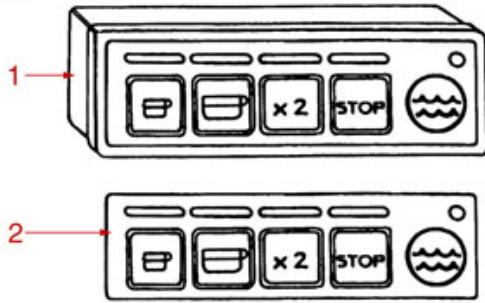

PUSH-BUTTONS BASIC-CONCEPT-LC-PILOT-XL

BASIC