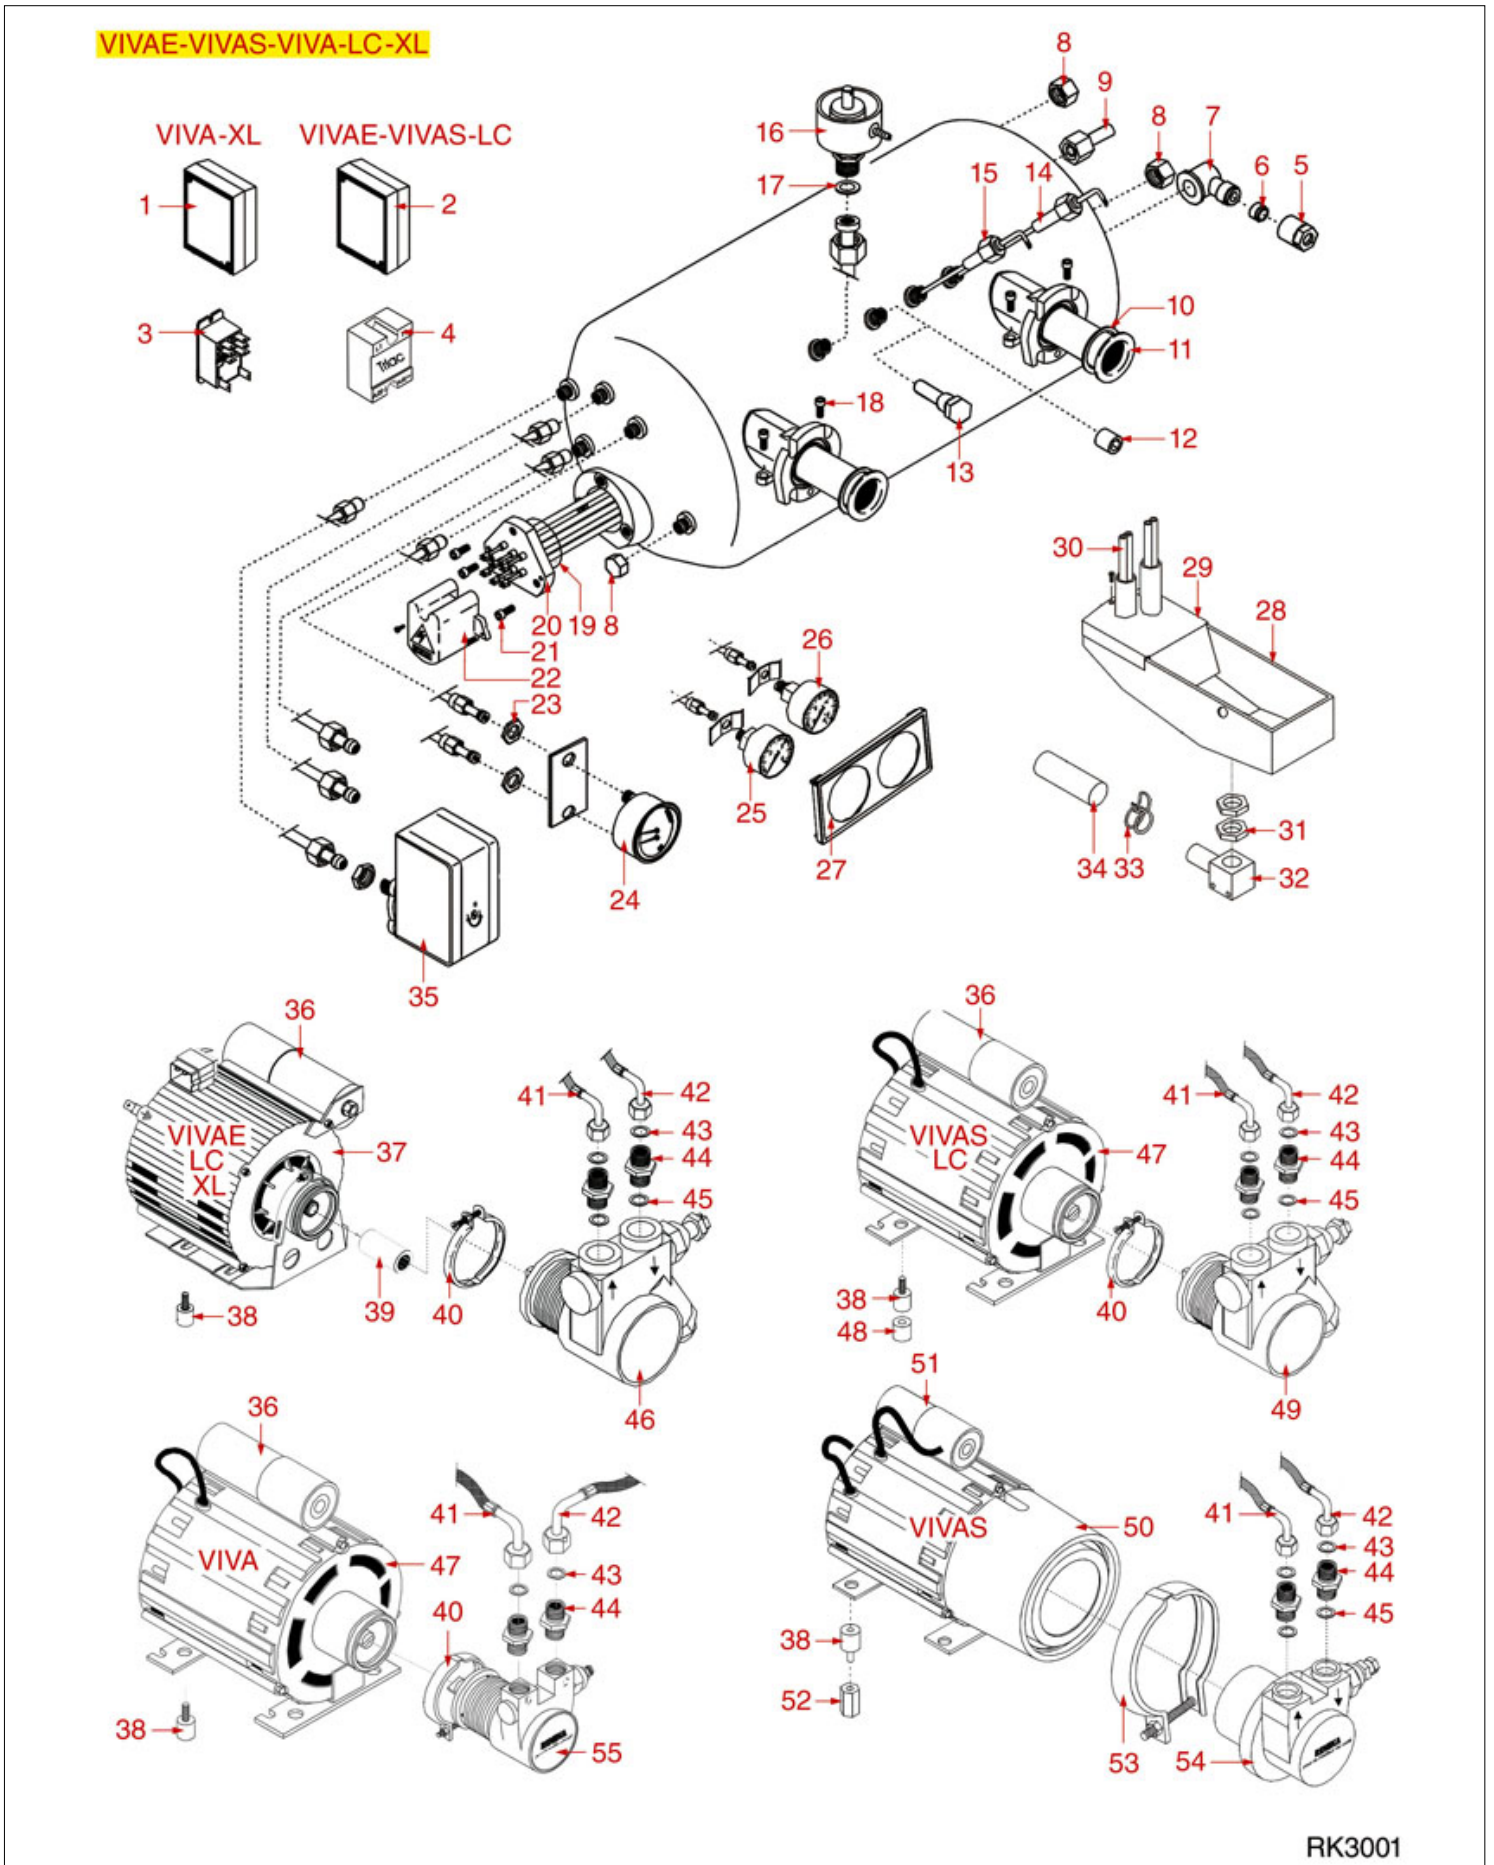

XLBASIC

RENEKA

Position	LF code no.	Description
6	1319302	PUSH-BUTTON PANEL 5 BUTTONS
7	1319111	PUSH-BUTTON PANEL MEMBRANE 5 BUTTONS
8	1319132	PUSH-BUTTON PANEL 5 BUTTONS

BOILER AND MOTOR VIVAE-VIVAS-VIVA-LC-XL