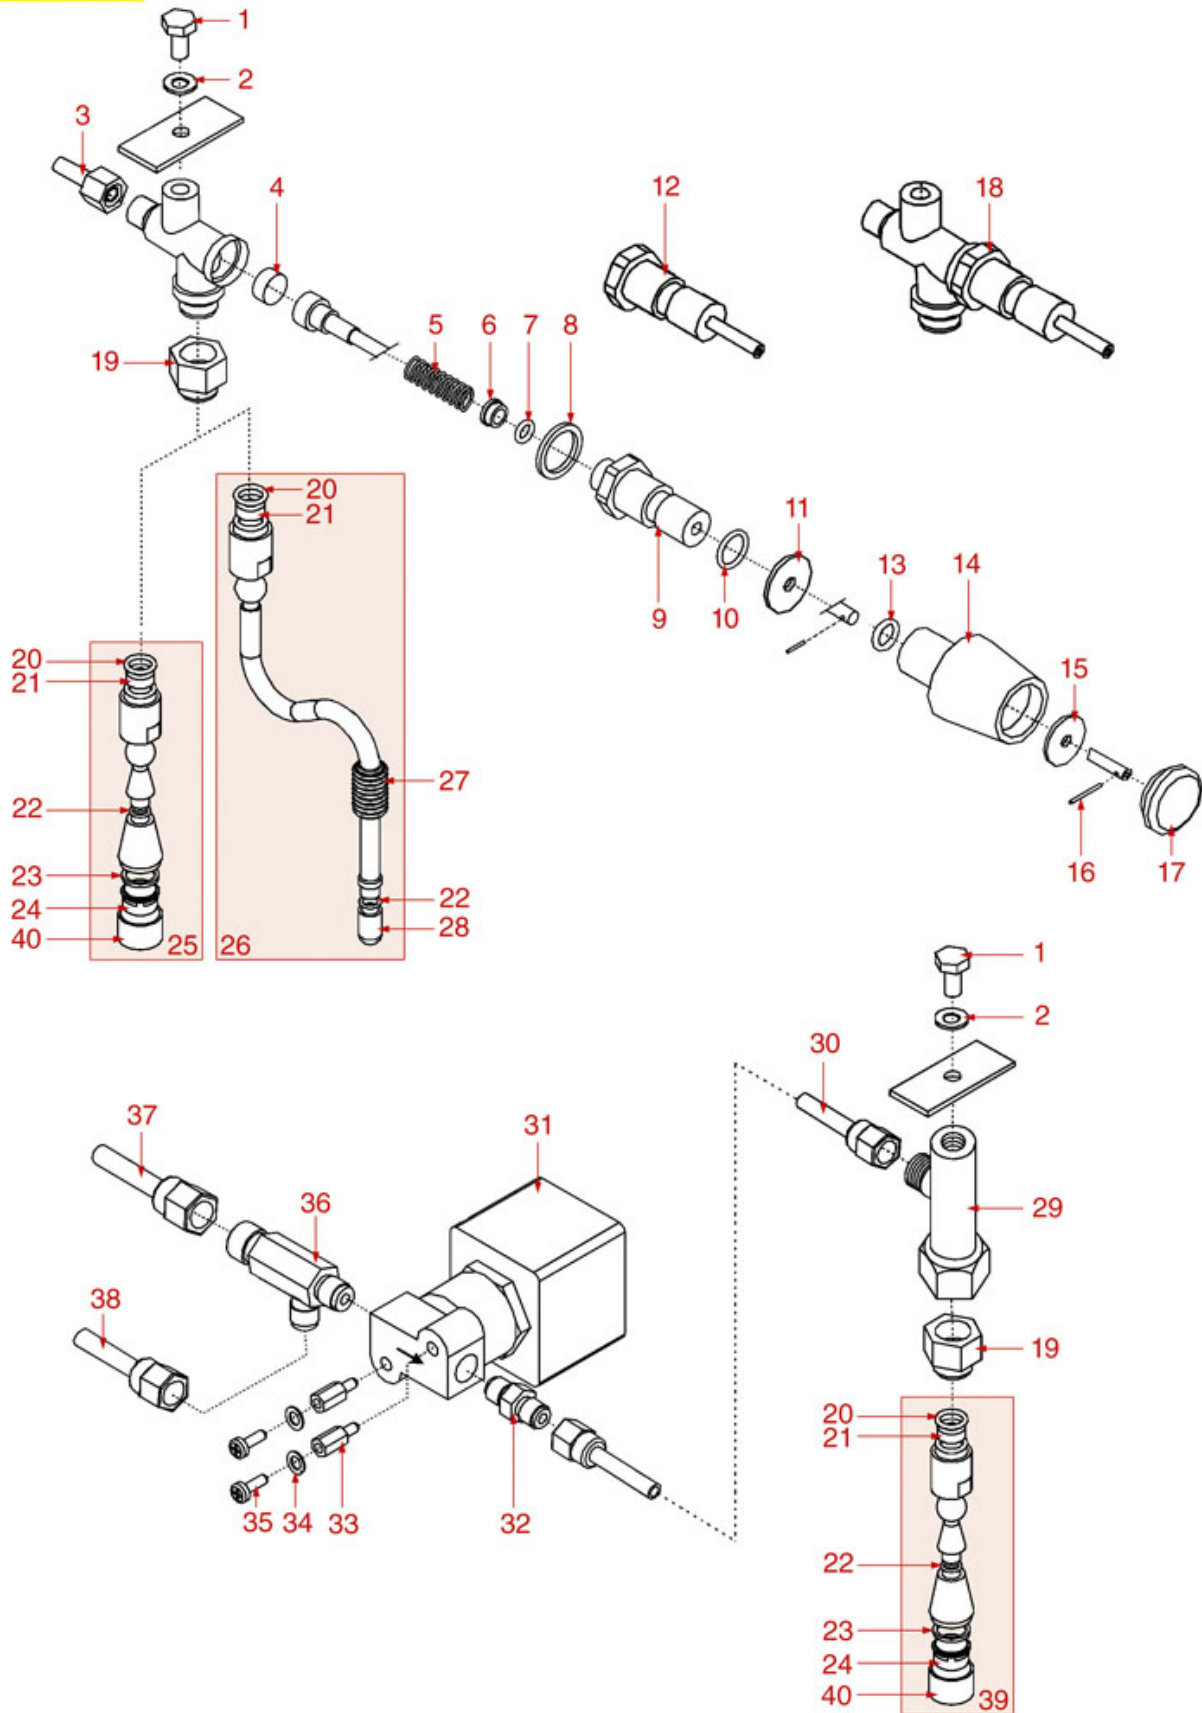

WATER/STEAM TAP VIVAE-VIVAS

VIVAE - VIVAS

RENEKA

Position	LF code no.	Description
1	1528622	S/S SCREW T.E. M8x16 UNI 5739 DIN 24017
2	1528008	WASHER 17x8x2 mm UNI 6592
4	1186442	BLIND GASKET $\varnothing$ 12x5.8 mm SILICONE
5	1250415	TAP SPRING $\varnothing$ 10x32 mm
7	1186854	O-RING EPDM R5
11	1528089	BRASS FLAT WASHER $\varnothing$ 21x6x2 mm
13	3060608	O-RING O3050 EPDM
14	1241145	WATER/STEAM TAP KNOB
15	1528089	BRASS FLAT WASHER $\varnothing$ 21x6x2 mm
16	1389001	PIN $\varnothing$ 2x20 mm UNI 1336
17	1241140	CHROME PLATED CAP FOR KNOB
18	1359012	WATER-STEAM TAP
20	3060608	O-RING O3050 EPDM
21	1186344	CONICAL PTFE SEAL $\varnothing$ 14.5x7x6 mm
22	1786063	O-RING M 0072-15 EPDM
23	1186410	FLAT EPDM GASKET $\varnothing$ 21x16x2 mm
24	1449317	WATER PIPE NOZZLE
25	1449140	WATER PIPE
26	1449395	STEAM PIPE
27	1186180	BURN PREVENTING RUBBERPIECE $\varnothing$ 10 mm
31	1120460	2-WAY SOLENOID VALVE LUCIFER 240V 50Hz
32	1349101	FITTING $\varnothing$ 1/8"M-1/8"M NICKEL-PLATED
39	1449396	WATER PIPE
40	1449018	WATER PIPE NOZZLE