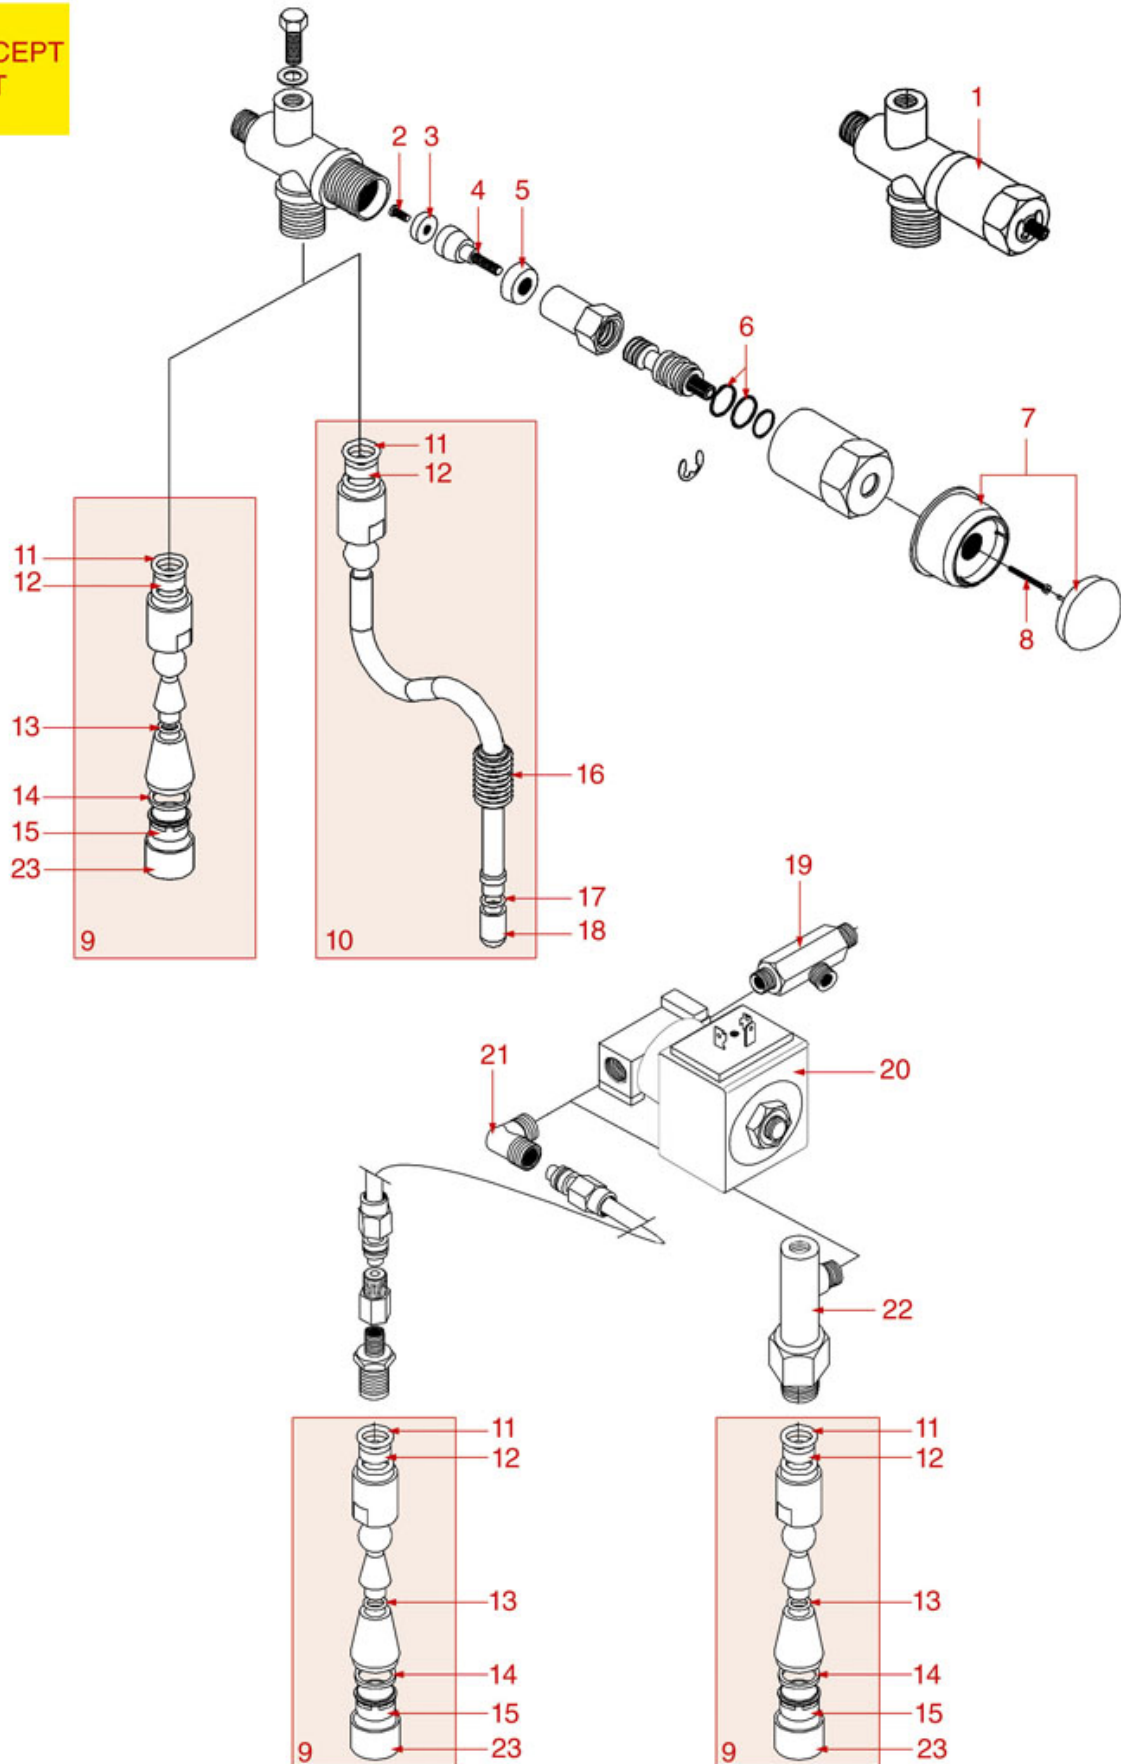

WATER/STEAM TAP VIVA-CONCEPT-XL

VIVA
CONCEPT
PILOT
XL

RENEKA

Position	LF code no.	Description
1	1348221	WATER/STEAM TAP
2	1528075	SCREW M3x8 mm
3	1186083	FLAT EPDM GASKET ø 12x3x4 mm
5	1186084	LIP SEAL ø 16x6x5 mm
6	1186346	O-RING 02043 EPDM
7	1241111	STEAM TAP KNOB
7	1241112	WATER TAP KNOB
9	1449140	WATER PIPE
10	1449395	STEAM PIPE
11	3060608	O-RING O3050 EPDM
13	1786063	O-RING M 0072-15 EPDM
14	1186410	FLAT EPDM GASKET ø 21x16x2 mm
15	1449317	WATER PIPE NOZZLE
16	1186180	BURN PREVENTING RUBBERPIECE ø 10 mm
20	1120460	2-WAY SOLENOID VALVE LUCIFER 240V 50Hz
23	1449018	WATER PIPE NOZZLE