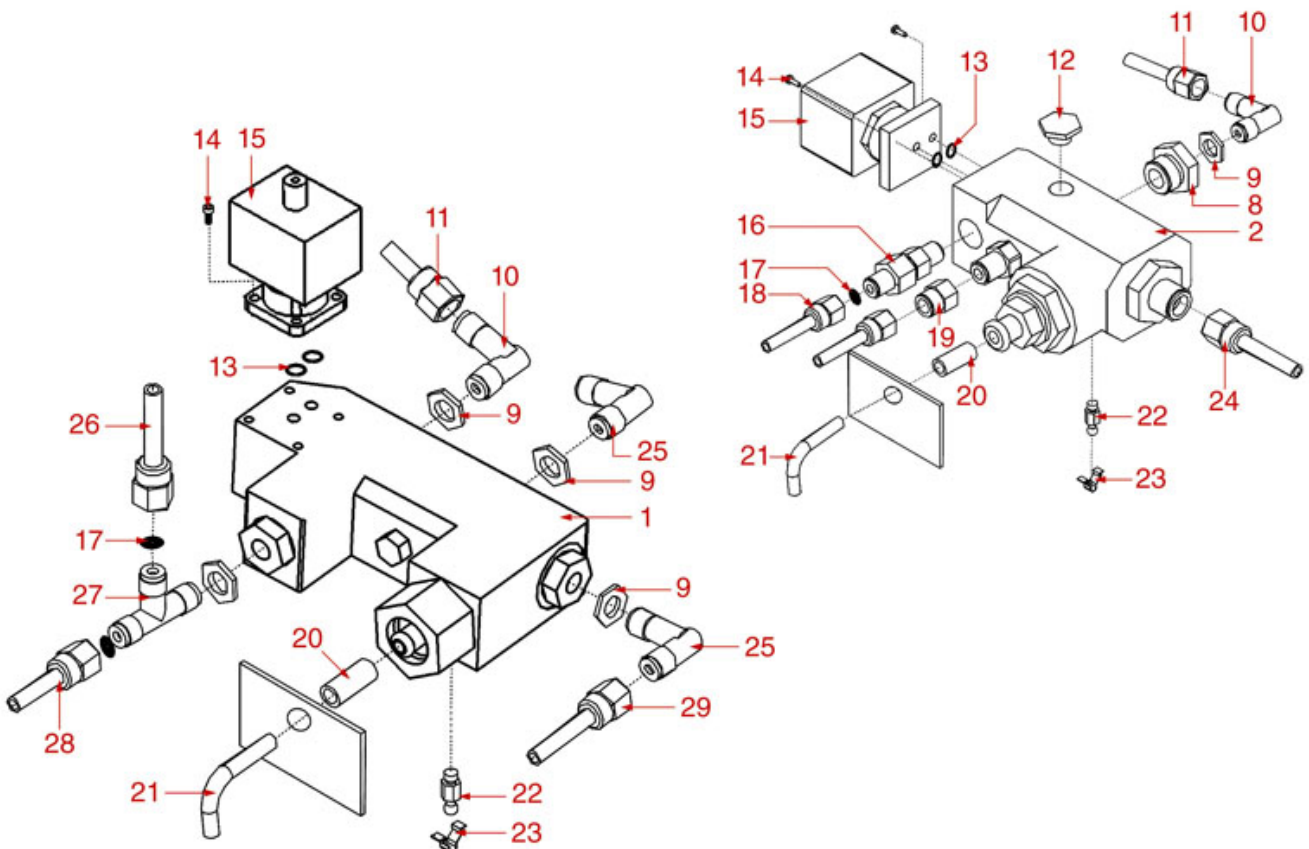

WATER INLET TAP VIVAE-VIVAS-LC

VIVAE-VIVAS
LC-MOSAIC

RENEKA

Position	LF code no.	Description
3	1186422	O-RING 0108 EPDM
4	1186182	PTFE FLAT GASKET $\varnothing$ 21x17x2 mm
6	1186161	FLAT EPDM GASKET $\varnothing$ 13x4x4 mm
7	1786064	O-RING M 0170-20 EPDM
8	1349137	FITTING $\varnothing$ 1/4"M-1/8"F
9	1349009	LOW NUT 1/8"
10	1349013	L-FITTING $\varnothing$ 1/8"M-1/8"M NICKEL-PLATED
13	1186611	O-RING 02025 RED SILICONE
14	1455034	S/S SCREW T.C.C.E.I M4x10 UNI 5931
15	1120352	2-WAY SOLENOID VALVE PARKER 230V 50/60Hz
16	1523034	NON-RETURN VALVE $\varnothing$ 1/8"M-1/8"M
19	1349137	FITTING $\varnothing$ 1/4"M-1/8"F
20	1449685	SILICONE HOSE $\varnothing$ 6x10 SHORE 60 - 5 m