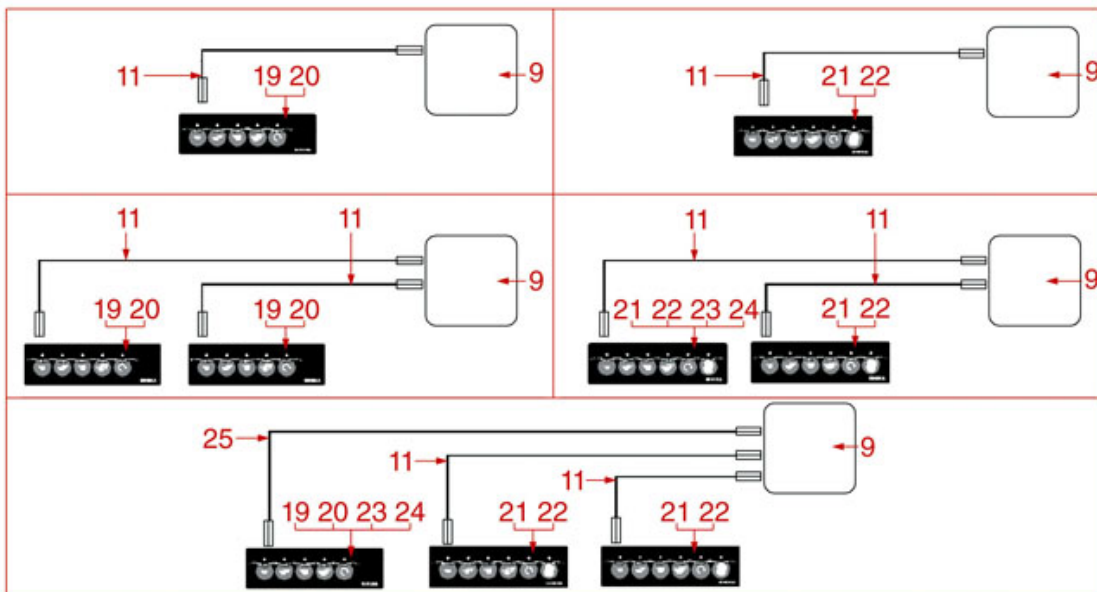

PUSH-BUTTONS VIVAE-VIVAS-VIVA

VIVAE-VIVAS-VIVA

VIVA (before 2001)

VIVA (from 2001)

RENEKA

Position	LF code no.	Description
3	1319305	PUSH-BUTTON PANEL MEMBRANE 5 BUTTONS
6	1319299	P/BUTTON PANELBOARD 5 BUTTONS
9	1054029	DOSER CONTROL BOX 1-2-3 GROUPS 240V
19	1319302	PUSH-BUTTON PANEL 5 BUTTONS
20	1319111	PUSH-BUTTON PANEL MEMBRANE 5 BUTTONS
25	1050010	16-POLE CABLE FLAT 1100 mm