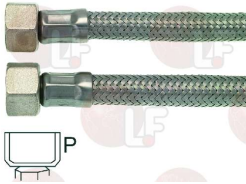

Injectors

1501522 NOZZLE M6x1 HOLE \varnothing 0,75 mm
for brew group
for Coffee machine (BIANCHI) SARA

RENEKA AT7479955

Inlet hoses

1449089 FLEX PIPE \varnothing 3/8" Fp x Fp L.200 cm

RENEKA 9005261

Ironmongery (screws,nuts,washers)