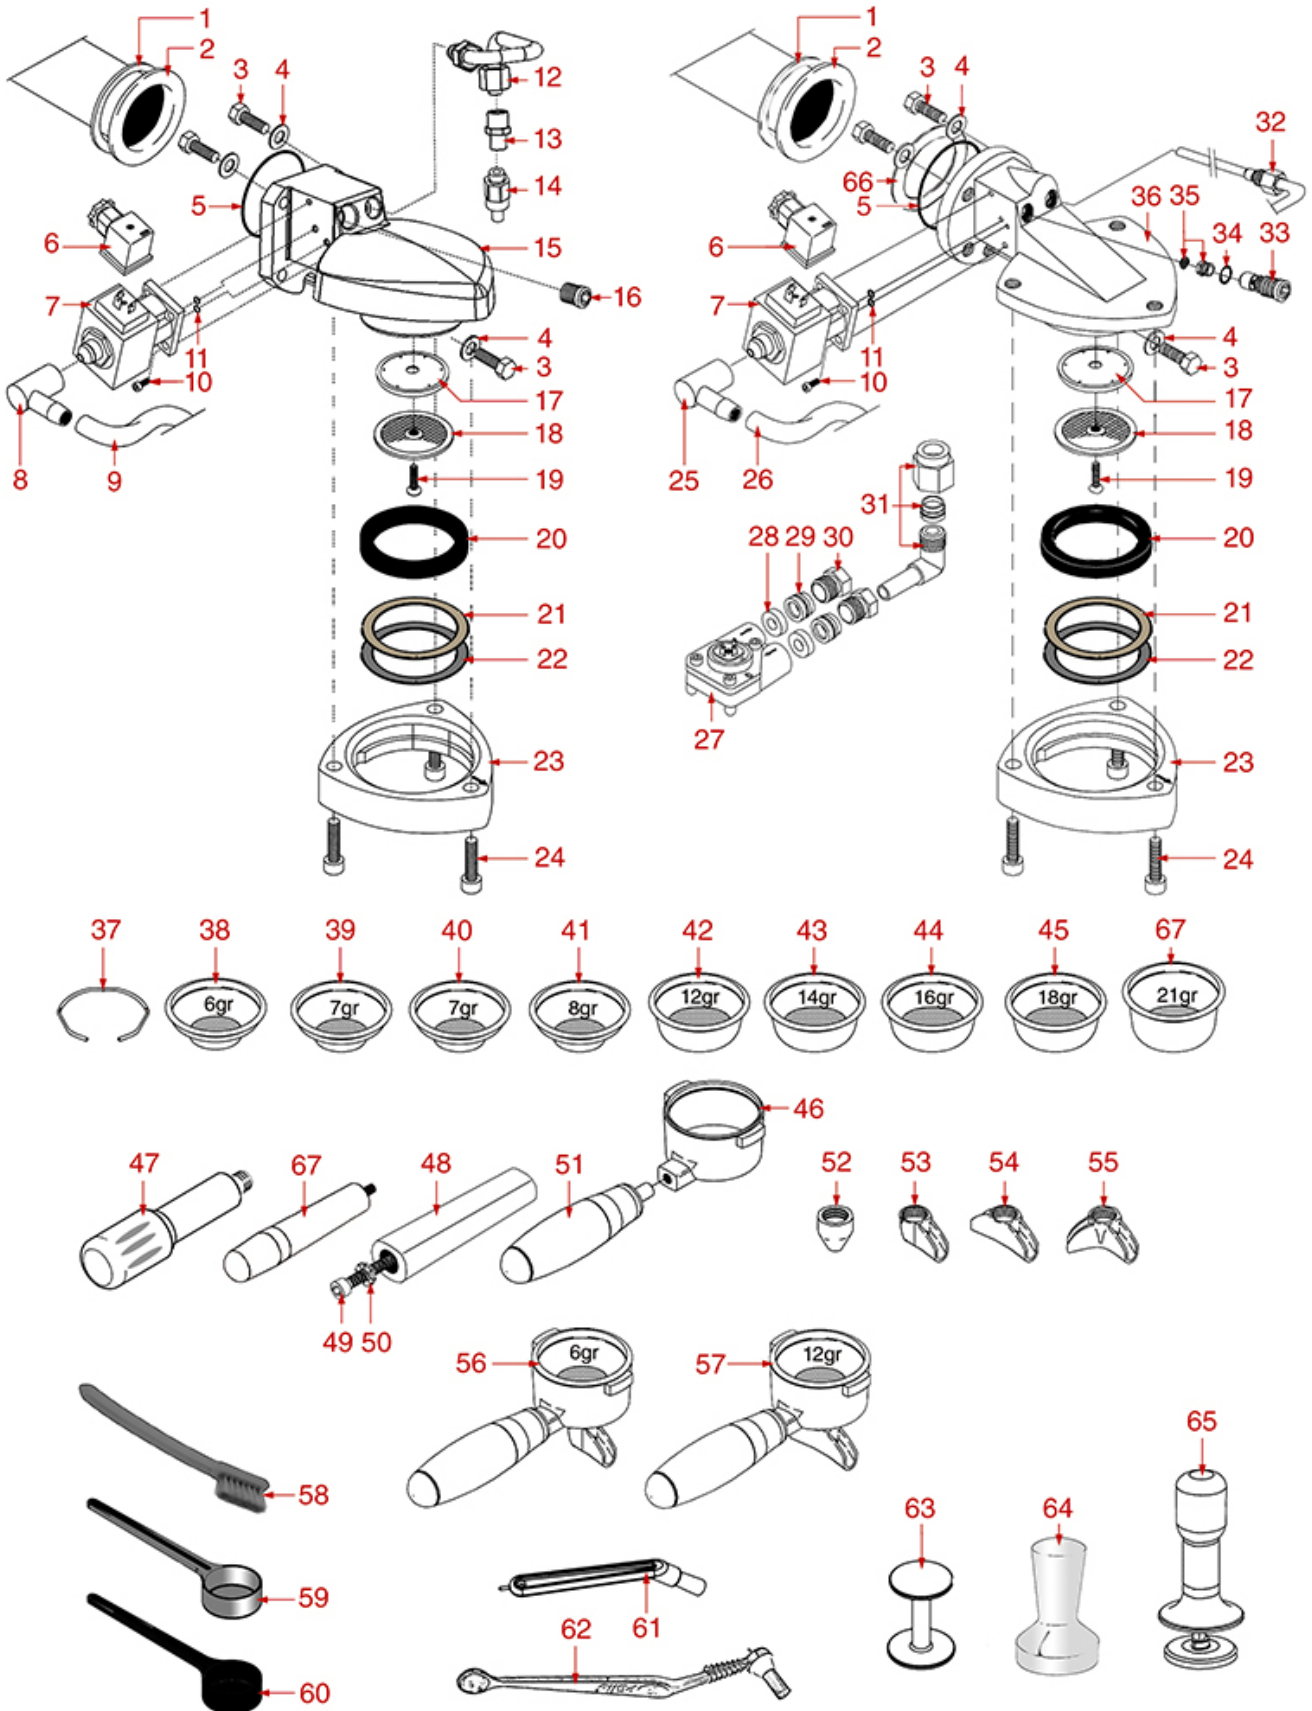

BREW GROUP VIVA-CONCEPT-LC-XL

VIVA E - VIVA S

VIVA - CONCEPT - LC - PLUSPRESTIGE - XLBASIC

RENEKA

Position	LF code no.	Description
1	1186082	ROUND PTFE GASKET $\varnothing$ 50x36x2 mm
3	3528088	S/S SCREW T.E. M8x20 UNI 5739 DIN 24017
4	1528008	WASHER 17x8x2 mm UNI 6592
6	3120034	FEMALE LARGE CONNECTOR
7	1120330	3-WAY SOLENOID VALVE LUCIFER 240V 50Hz
7	1120332	COIL LUCIFER/PARKER 220/240V 9W 50Hz
7	1120334	3-WAY MECHANICAL COMPONENT LUCIFER
7	1120335	3-WAY SOLENOID VALVE PARKER 230V 50/60Hz
7	1120339	3-WAY MECHANICAL COMPONENT PARKER
7	3120032	COIL PARKER ZB09 9W 220/240V 50/60Hz
9	1449681	SILICONE HOSE $\varnothing$ 4x7 SHORE 60 - 5 m
10	1455034	S/S SCREW T.C.C.E.I M4x10 UNI 5931
11	1186611	O-RING 02025 RED SILICONE
11	1186612	O-RING 02025 VITON
13	1349111	FITTING $\varnothing$ 1/8" M 1/4" M
17	1086506	SHOWER HOLDER DIFFUSER
18	1081006	SHOWER SCREEN $\varnothing$ 51.5 mm
18	1081007	SHOWER $\varnothing$ 51.5 mm
19	1528031	SHOWER SCREW 5x12 mm UNI 6109
20	1186726	FILTER HOLDER GASKET $\varnothing$ 74x56x9 mm
21	1190001	PAPER SEAL $\varnothing$ 73x59x0.8 mm
22	1190002	RUBBER SEAL $\varnothing$ 73x59x1 mm EPDM
25	1349651	PIPETTE FITTING 90°
26	1449685	SILICONE HOSE $\varnothing$ 6x10 SHORE 60 - 5 m
27	1455351	VOLUMETRIC FLOWMETER GICAR
34	1186088	O-RING 02037 VITON
37	1250101	FILTER BLOCKING SPRING $\varnothing$ 1,00 mm INOX
38	1160038	1 CUP FILTER 6 gr
39	1160040	1 CUP FILTER 7 gr
40	1160092	
41	1160088	
42	1160039	2 CUPS FILTER 12 gr
43	1160041	2 CUPS FILTER 14 gr
44	1160089	
45	1160090	
46	1165048	FILTER HOLDER RENEKA
47	1241502	FILTER HOLDER HANDLE M10
51	1242020	FILTER HOLDER KNOB M10
53	1022504	CLOSED SINGLE SPOUT $\varnothing$ 3/8"
54	1022502	DOUBLE SPOUT $\varnothing$ 3/8"
55	1022551	TRIPLE SPOUT $\varnothing$ 3/8"
58	1384002	BRUSH FOR MAINTENANCE
59	1069002	STAINLESS STEEL MEASURING SPOON 20 ml
60	1069001	PLASTIC MEASURING SPOON 20 ml
61	1384001	BRUSH FOR COFFEE SHOWER
62	1384003	BLACK SHOWER CLEANING BRUSH
63	1385002	NYLON COFFEE TAMPER $\varnothing$ 50/57 mm
64	1385053	ANODISED ALUMINUM TAMPER $\varnothing$ 58 mm
65	1385600	DYNAMOMETRIC MANUAL COFFEE TAMPER $\varnothing$ 57mm
67	1160030	3 CUPS FILTER 21 gr