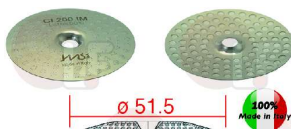

RENEKA 9006578

Rubberpieces for steam-water taps

1186180 BURN PREVENTING RUBBERPIECE ø 10 mm

RENEKA 9001810

Shower screens for brew group

1460200 PRECISION SHOWER SCREEN ø 51.5 mm

central hole 5 mm - 98 holes ø 3 mm
Aisi 301 stainless steel - food-safe certified
integrated membrane 200 µm
for Coffee machine (ASTORIA CMA)
for Coffee machine (BEZZERA)
for Coffee machine (BFC)
for Coffee machine (BRASILIA)
for Coffee machine (CARIMALI)
for Coffee machine (CASADIO)
for Coffee machine (CIMBALI)
for Coffee machine (ECM)
for Coffee machine (ELEKTRA)
for Coffee machine (FAEMA)
for Coffee machine (FIORENZATO C.S.)
for Coffee machine (GRIMAC)