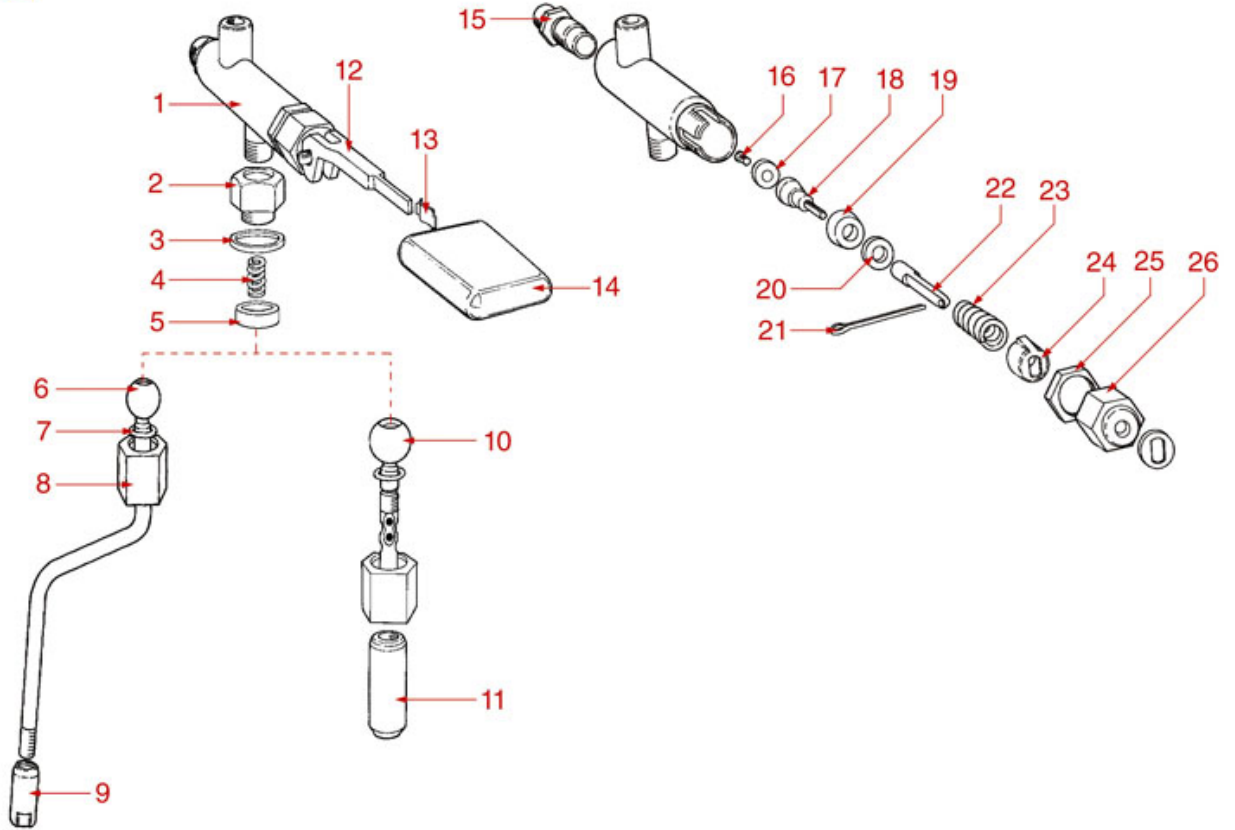

WATER/STEAM TAP SINGLE-MOSAIC

SINGLE