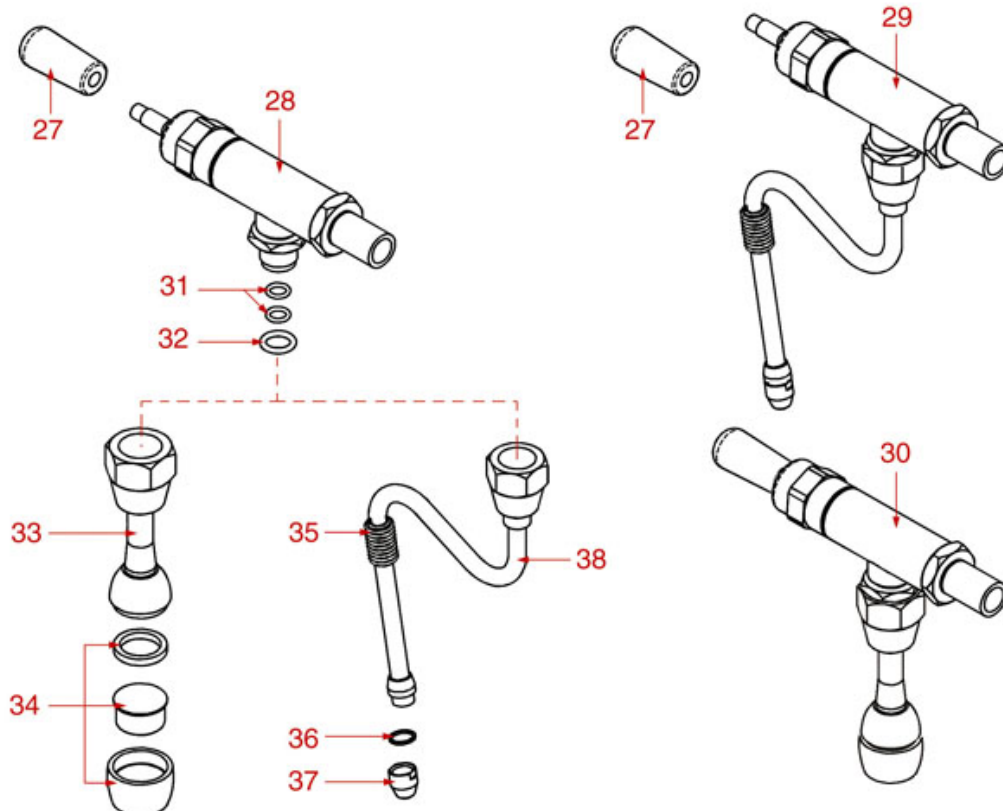

WATER/STEAM TAP SINGLE-MOSAIC

SINGLE

MOSAIC