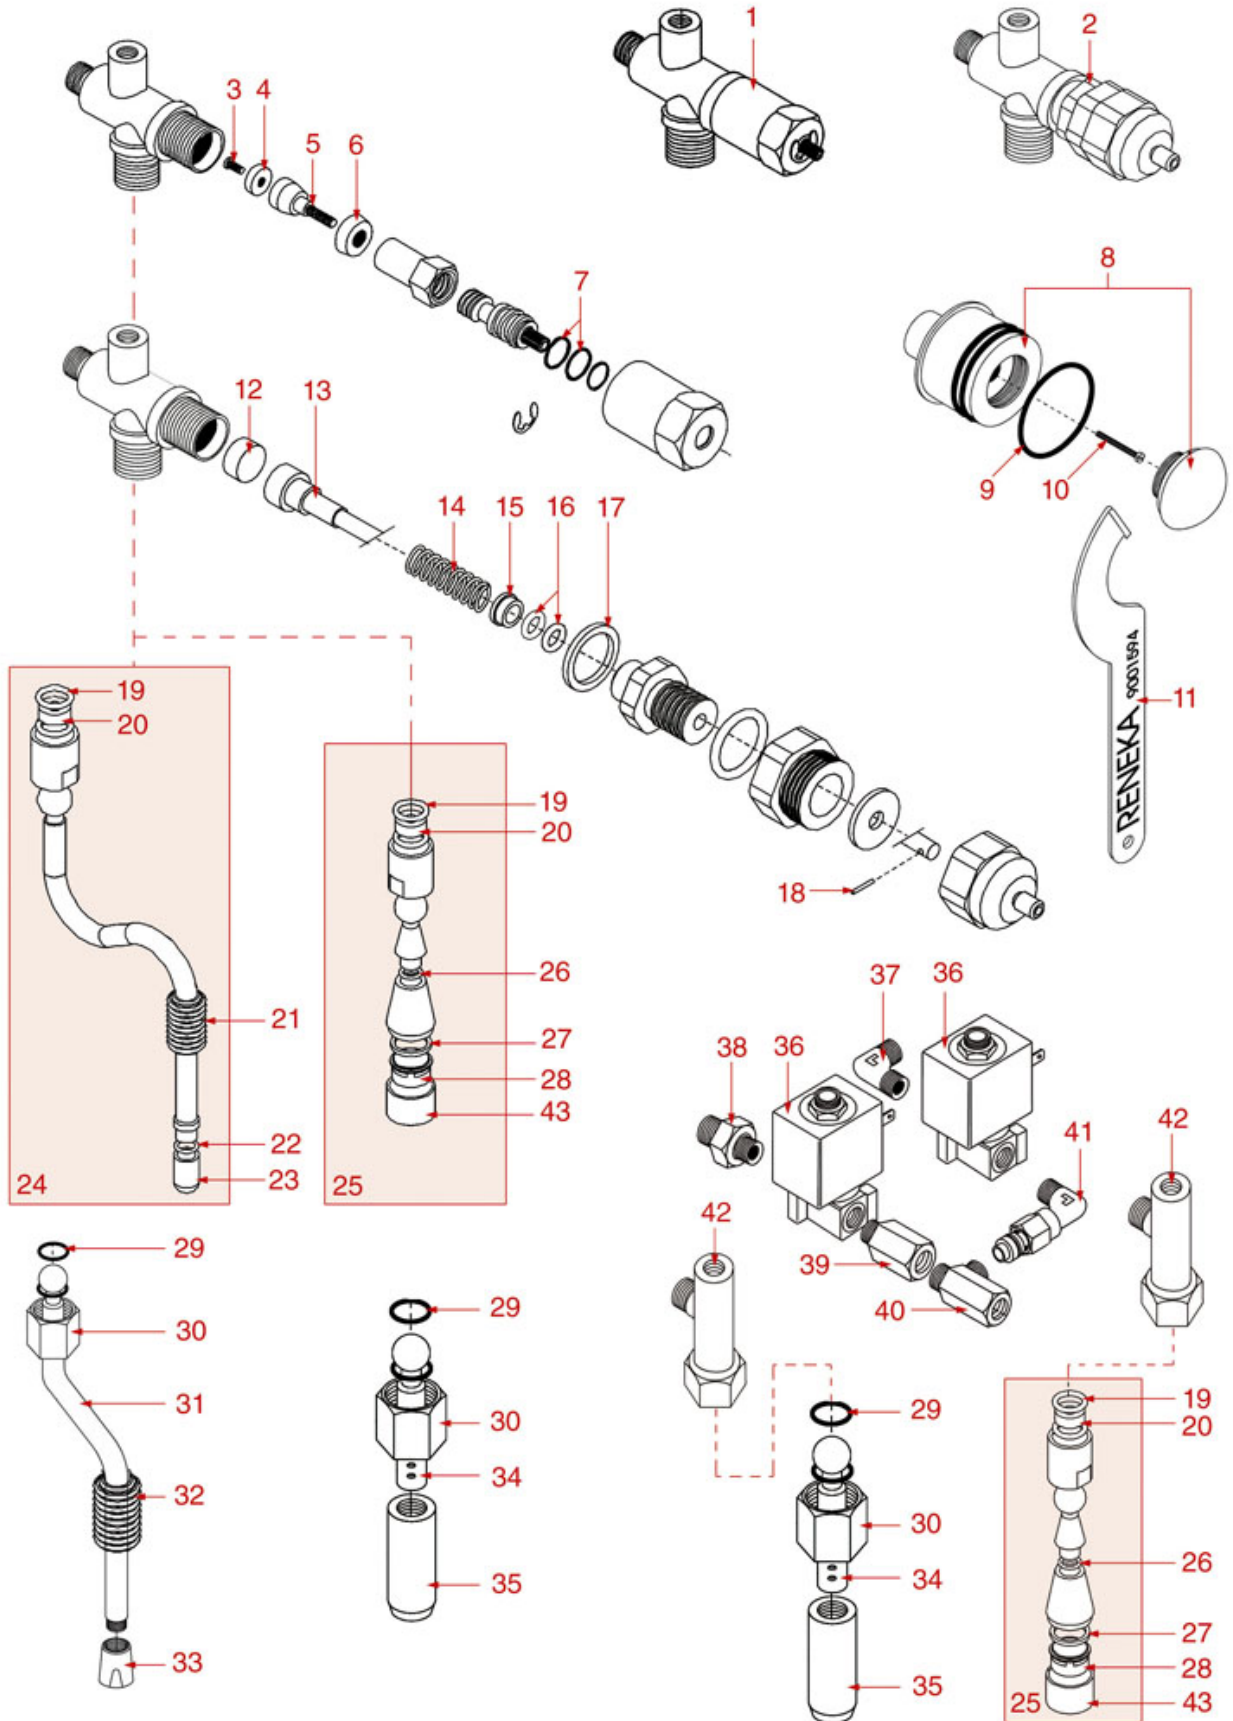

WATER/STEAM TAP PLUS-PRESTIGE

PLUS - PRESTIGE

RK1201

Positions without LF code no.: upon request

RENEKA

Position	LF code no.	Description
1	1348221	WATER/STEAM TAP
2	1348221	WATER/STEAM TAP
3	1528075	SCREW M3x8 mm
4	1186083	FLAT EPDM GASKET $\varnothing$ 12x3x4 mm
6	1186084	LIP SEAL $\varnothing$ 16x6x5 mm
7	1186346	O-RING 02043 EPDM
9	3186338	O-RING 04143 EPDM
12	1186442	BLIND GASKET $\varnothing$ 12x5.8 mm SILICONE
14	1250415	TAP SPRING $\varnothing$ 10x32 mm
16	1186854	O-RING EPDM R5
18	1389001	PIN $\varnothing$ 2x20 mm UNI 1336
19	3060608	O-RING O3050 EPDM
20	1186344	CONICAL PTFE SEAL $\varnothing$ 14.5x7x6 mm
21	1186180	BURN PREVENTING RUBBERPIECE $\varnothing$ 10 mm
22	1786063	O-RING M 0072-15 EPDM
24	1449395	STEAM PIPE
25	1449396	WATER PIPE
26	1786063	O-RING M 0072-15 EPDM
27	1186410	FLAT EPDM GASKET $\varnothing$ 21x16x2 mm
28	1449317	WATER PIPE NOZZLE
29	1186458	RED SILICONE RING 03050
31	1449395	STEAM PIPE
32	1186180	BURN PREVENTING RUBBERPIECE $\varnothing$ 10 mm
36	1120460	2-WAY SOLENOID VALVE LUCIFER 240V 50Hz
37	1349274	ELBOW FITTING $\varnothing$ 1/8"M-1/8"M
38	1349111	FITTING $\varnothing$ 1/8"M 1/4"M
43	1449018	WATER PIPE NOZZLE