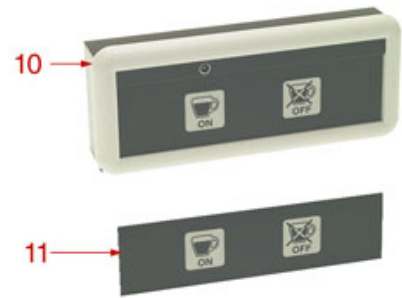

PUSH-BUTTONS BASIC-CONCEPT-LC-PILOT-XL

BASIC

LC

CONCEPT

PILOT

PLUS

SINGLE

TECHNO

XLBASIC