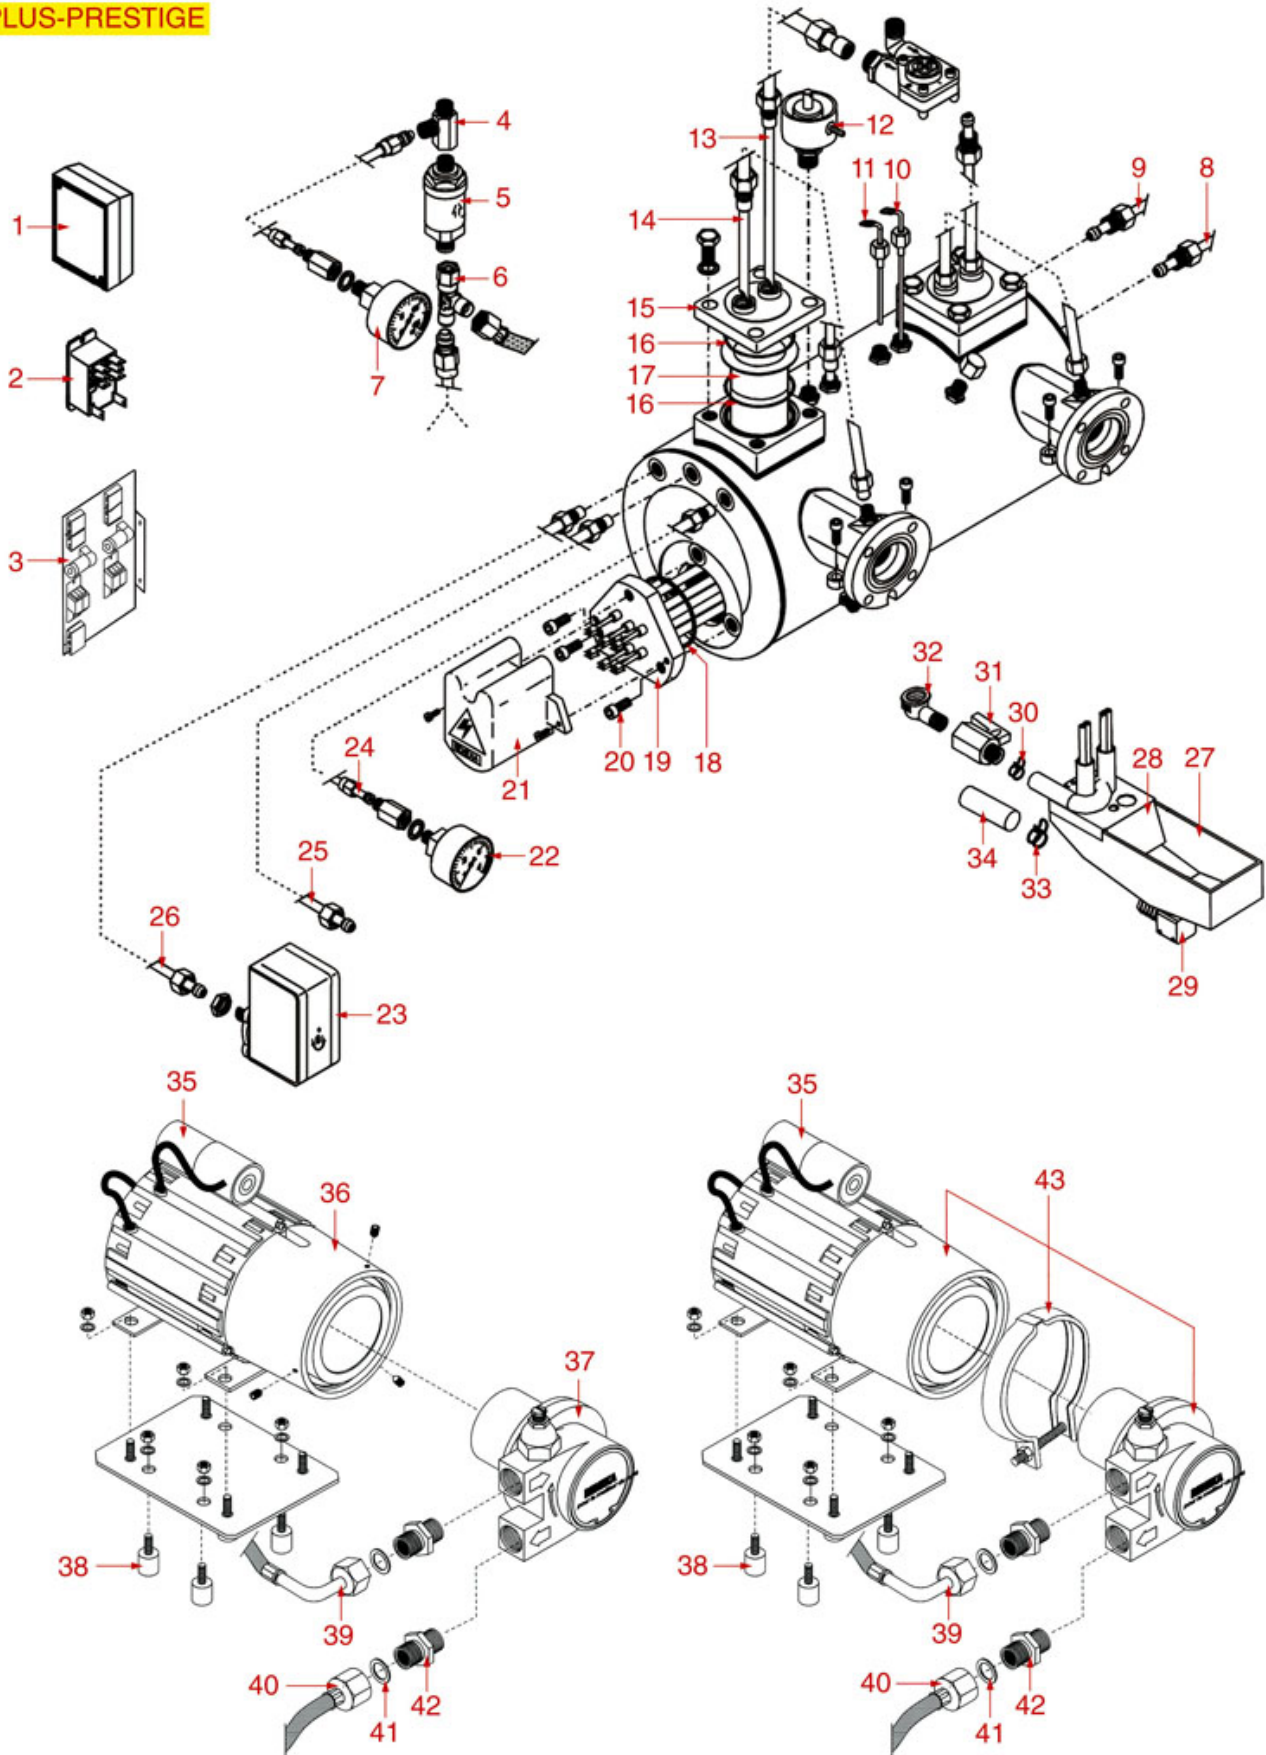

BOILER AND MOTOR PLUS-PRESTIGE

PLUS-PRESTIGE

RK3101

RENEKA

Position	LF code no.	Description
1	1054583	DOSER CONTROL BOX 4 GROUPS 230V
2	3351032	POWER RELAY 66.82 30A 250V
5	1523700	NON-RETURN VALVE ø 1/8"M-1/8"M
7	1242010	PUMP PRESSURE GAUGE ø 40 mm 0+16 bar
10	1341021	LEVEL PROBE 150 mm
12	1320008	BOILER VALVE ø 1/2"M
16	1186087	O-RING 0152 EPDM
18	3186290	O-RING 04187 EPDM
19	1455024	HEATING ELEMENT 4000W 230V
19	1455027	HEATING ELEMENT 3800W 220V
22	1242009	BOILER PRESSURE GAUGE ø 40 mm 0+4 bar
23	1320531	PRESSURE SWITCH P302/6 3-POLES 30A
27	1527031	DRAIN TRAY
31	3526699	BALL VALVE ø 1/4" MF
34	1449672	DRAIN PIPE ELISPIR ø 16x23 mm - 5 m
35	3068008	CAPACITOR µF 5 450V 50/60Hz
36	1240721	MOTOR RPM FOR MAGNETIC PUMP 90W
37	1330052	ROTARY VANE PUMP ROTOFLOW ø 3/8" NPT
41	1186620	COPPER FLAT GASKET ø 22x17x1.5 mm