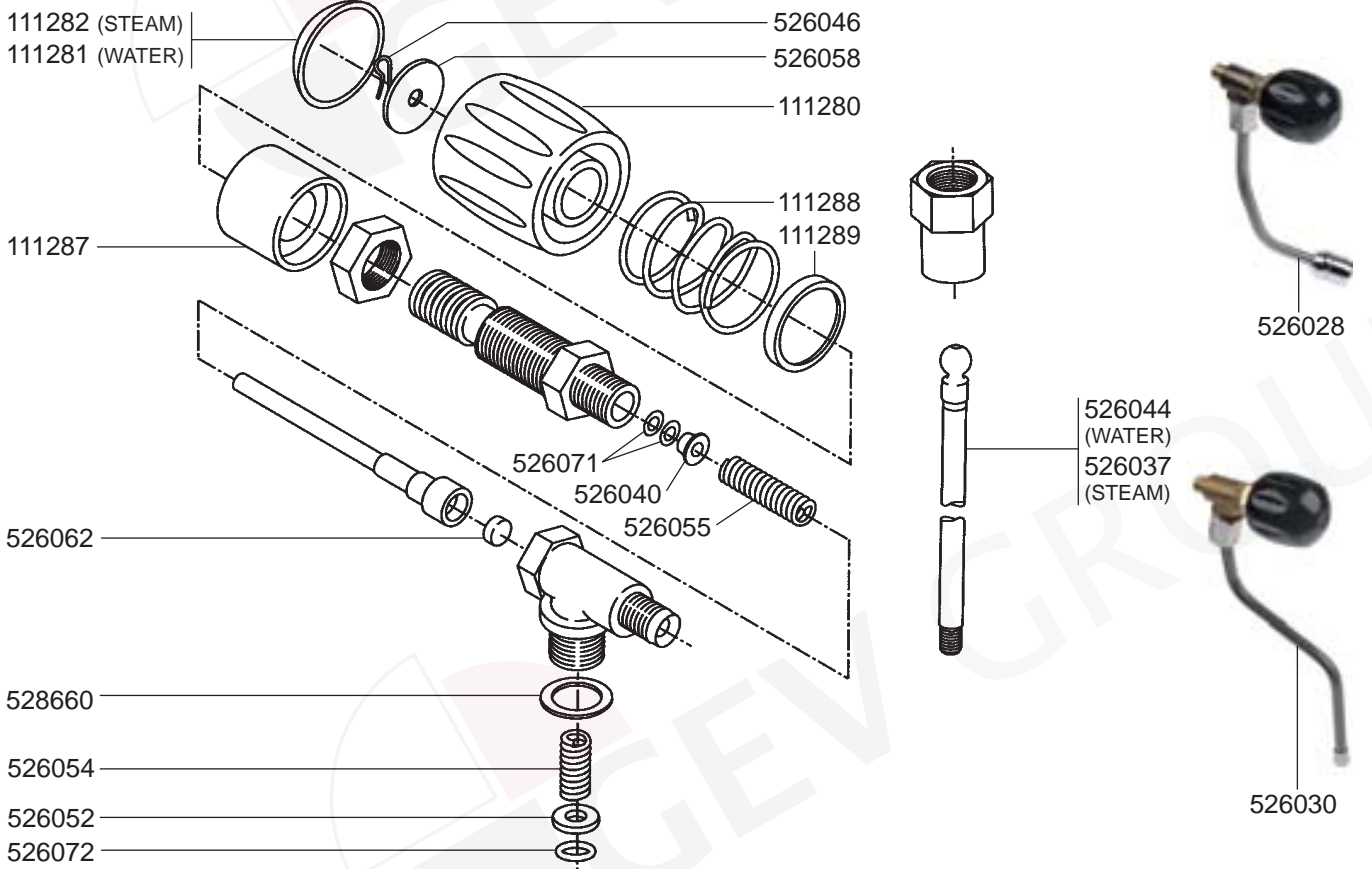

GROUP

FILTER HOLDERS

STEAM/WATER TAPS CLASSIC-CONTEMPO

STEAM TAP BAMBINO

STEAM/WATER TAPS CHERUB

STEAM/WATER TAPS HEAVENLY

VALVES CLASSIC/CONTEMPO/BAMBINO/CHERUB

CLASSIC / CONTEMPO / BAMBINO

526430

CHERUB

526041

VALVES HEAVENLY - LEVEL INDICATOR

HEAVENLY

526048

526043

BOILER VARIOUS

ELECTRICAL COMPONENTS

ELECTRICAL COMPONENTS VARIOUS

400004

400256

400257

400258

541021
(SIRAI, 30 AMP,
3 POLES)

541724
(SIRAI, 20 AMP,
3 POLES)

541723
(SIRAI, 20 AMP,
2 POLES)

541453
(PARKER)

370057
(PARKER 230 VAC)
370053
(LUCIFER 230 VAC)

370062
(PARKER)
370061
(LUCIFER)

370206
(PARKER 230 VAC 1/8")
370072
(LUCIFER 230 VAC 1/8")

371029
(PARKER 230 VAC)
371031
(LUCIFER 230 VAC)