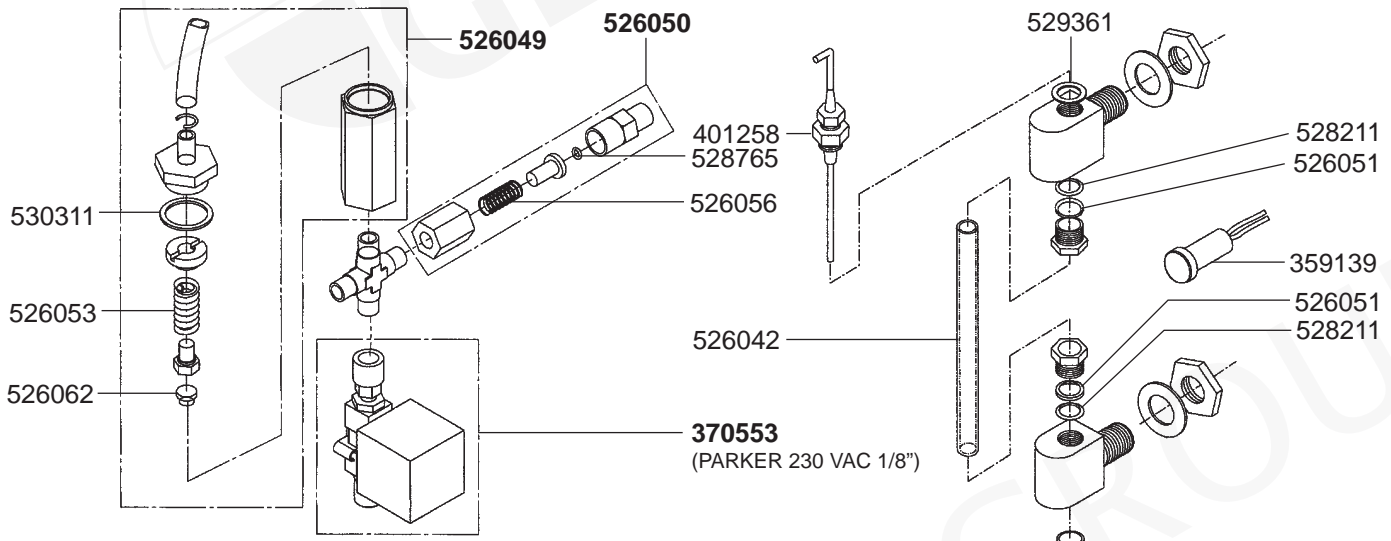

526430

CHERUB

526041

VALVES HEAVENLY - LEVEL INDICATOR

HEAVENLY

526048

526043

BOILER VARIOUS

ELECTRICAL COMPONENTS

ELECTRICAL COMPONENTS VARIOUS

400004

400256

400257

400258

541021
(SIRAI, 30 AMP,
3 POLES)

541724
(SIRAI, 20 AMP,
3 POLES)