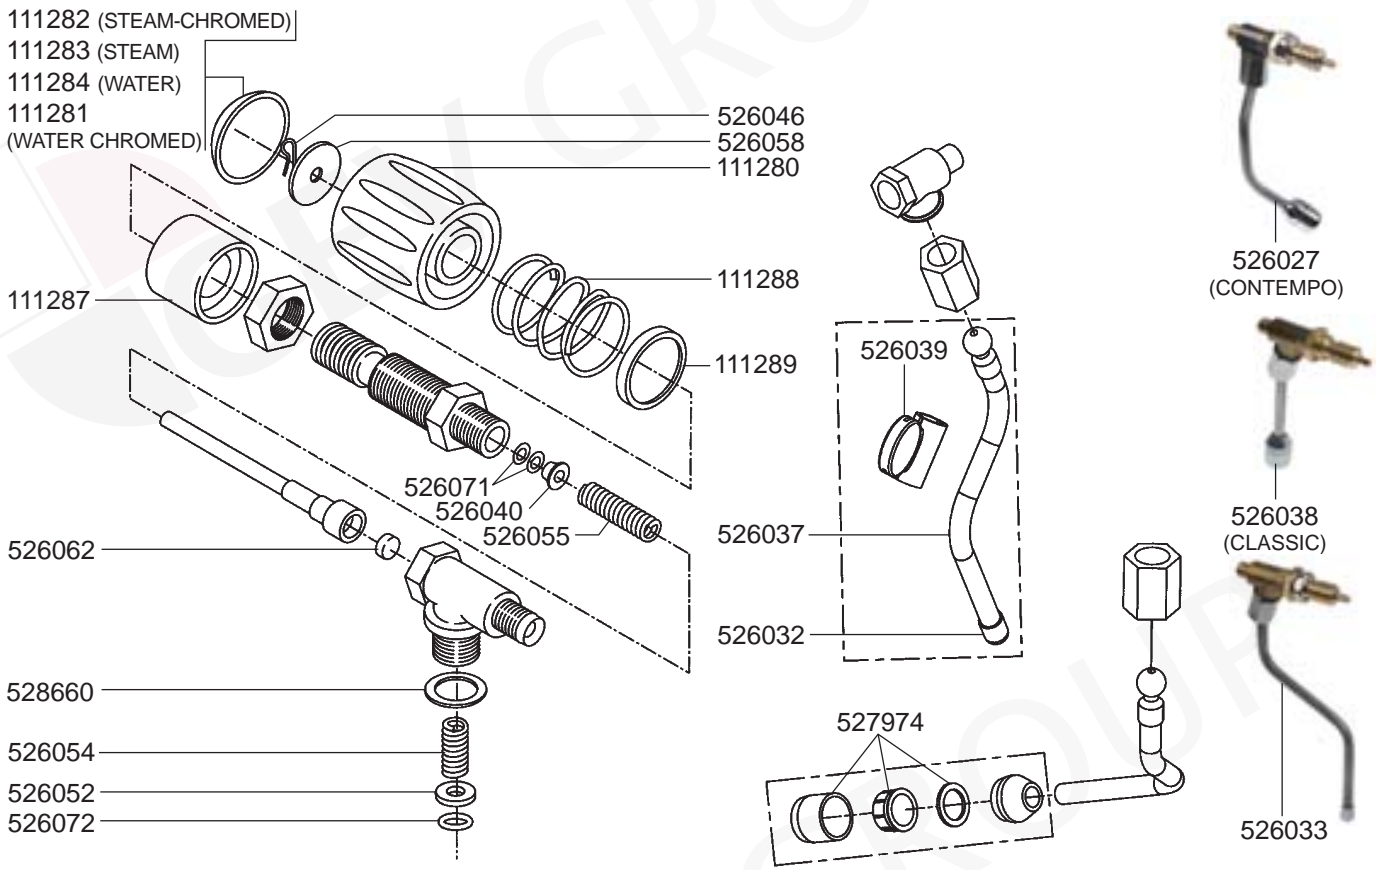

GROUP

FILTER HOLDERS

STEAM/WATER TAPS CLASSIC-CONTEMPO

STEAM TAP BAMBINO

STEAM/WATER TAPS CHERUB

STEAM/WATER TAPS HEAVENLY

VALVES CLASSIC/CONTEMPO/BAMBINO/CHERUB

CLASSIC / CONTEMPO / BAMBINO

526430

CHERUB

526041

VALVES HEAVENLY - LEVEL INDICATOR

HEAVENLY

526048

526043

BOILER VARIOUS

ELECTRICAL COMPONENTS

ELECTRICAL COMPONENTS VARIOUS

400004

400256

400257

400258

541021
(SIRAI, 30 AMP,
3 POLES)

541724
(SIRAI, 20 AMP,
3 POLES)

541723
(SIRAI, 20 AMP,
2 POLES)

541453
(PARKER)

370057
(PARKER 230 VAC)
370053
(LUCIFER 230 VAC)

370062
(PARKER)
370061
(LUCIFER)

370206
(PARKER 230 VAC 1/8")
370072
(LUCIFER 230 VAC 1/8")

371029
(PARKER 230 VAC)
371031
(LUCIFER 230 VAC)