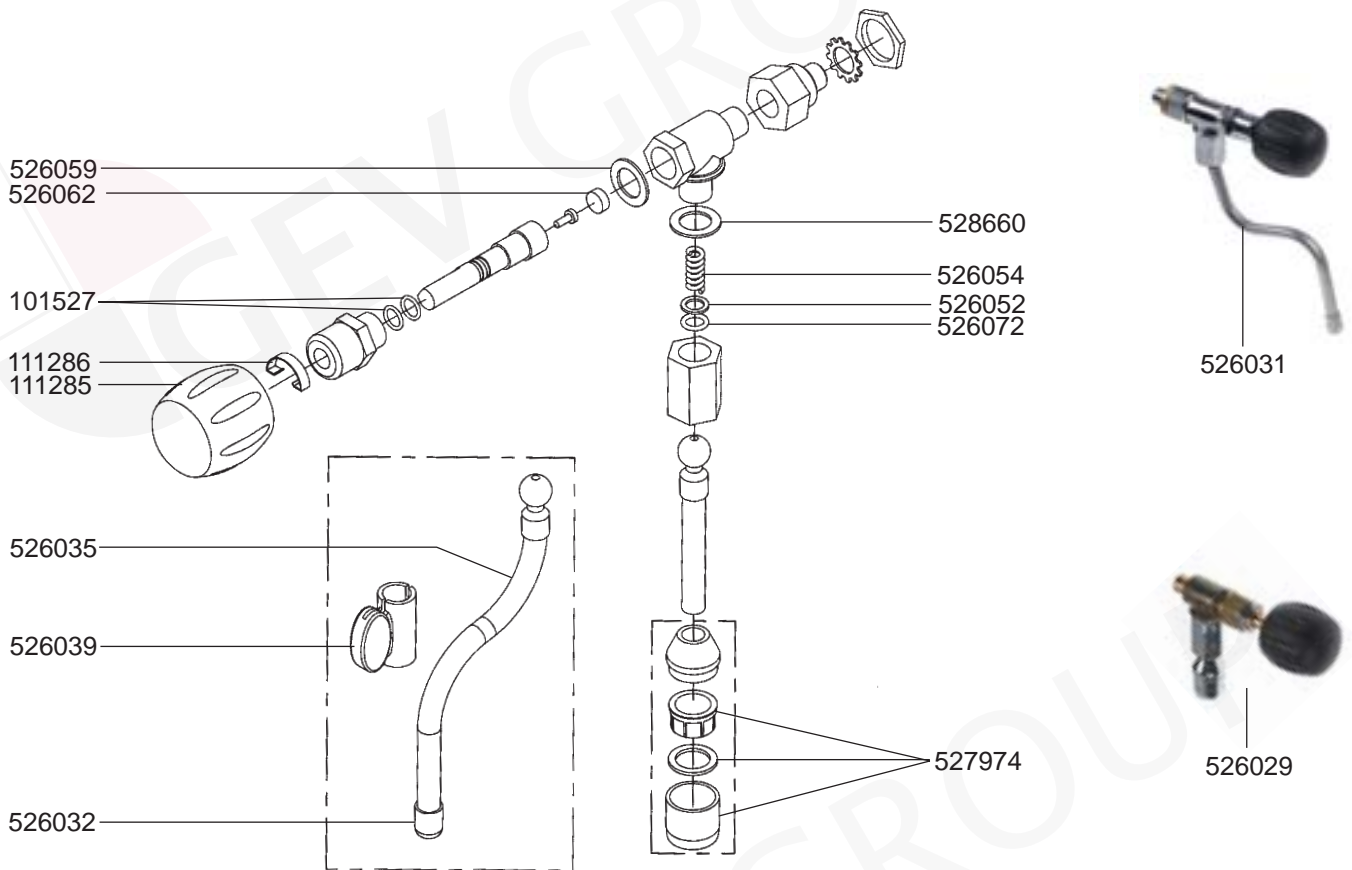

GROUP

FILTER HOLDERS

STEAM/WATER TAPS CLASSIC-CONTEMPO

STEAM TAP BAMBINO

STEAM/WATER TAPS CHERUB

STEAM/WATER TAPS HEAVENLY

VALVES CLASSIC/CONTEMPO/BAMBINO/CHERUB

CLASSIC / CONTEMPO / BAMBINO

526430

CHERUB

526041

VALVES HEAVENLY - LEVEL INDICATOR

HEAVENLY

526048

526043

BOILER VARIOUS

ELECTRICAL COMPONENTS

ELECTRICAL COMPONENTS VARIOUS

400004

400256

400257

400258

541021
(SIRAI, 30 AMP,
3 POLES)

541724
(SIRAI, 20 AMP,
3 POLES)

541723
(SIRAI, 20 AMP,
2 POLES)

541453
(PARKER)

370057
(PARKER 230 VAC)
370053
(LUCIFER 230 VAC)

370062
(PARKER)
370061
(LUCIFER)

370206
(PARKER 230 VAC 1/8")
370072
(LUCIFER 230 VAC 1/8")

371029
(PARKER 230 VAC)
371031
(LUCIFER 230 VAC)