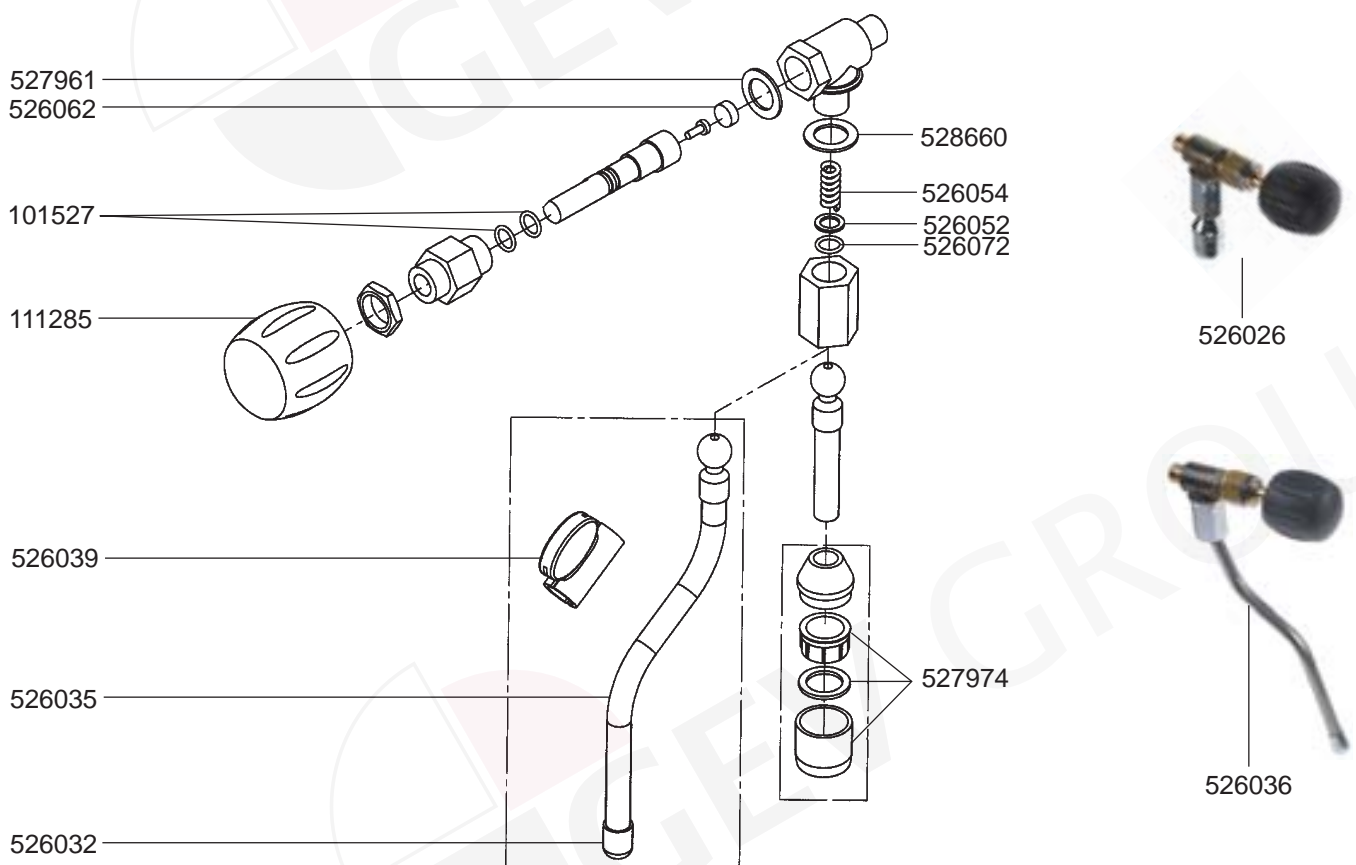

GROUP

FILTER HOLDERS

STEAM/WATER TAPS CLASSIC-CONTEMPO

STEAM TAP BAMBINO

STEAM/WATER TAPS CHERUB

STEAM/WATER TAPS HEAVENLY

VALVES CLASSIC/CONTEMPO/BAMBINO/CHERUB

CLASSIC / CONTEMPO / BAMBINO

526430

CHERUB

526041

VALVES HEAVENLY - LEVEL INDICATOR

HEAVENLY

526048

526043

BOILER VARIOUS

ELECTRICAL COMPONENTS

ELECTRICAL COMPONENTS VARIOUS

400004

400256

400257

400258

541021
(SIRAI, 30 AMP,
3 POLES)

541724
(SIRAI, 20 AMP,
3 POLES)

541723
(SIRAI, 20 AMP,
2 POLES)

541453
(PARKER)

370057
(PARKER 230 VAC)
370053
(LUCIFER 230 VAC)

370062
(PARKER)
370061
(LUCIFER)

370206
(PARKER 230 VAC 1/8")
370072
(LUCIFER 230 VAC 1/8")

371029
(PARKER 230 VAC)
371031
(LUCIFER 230 VAC)