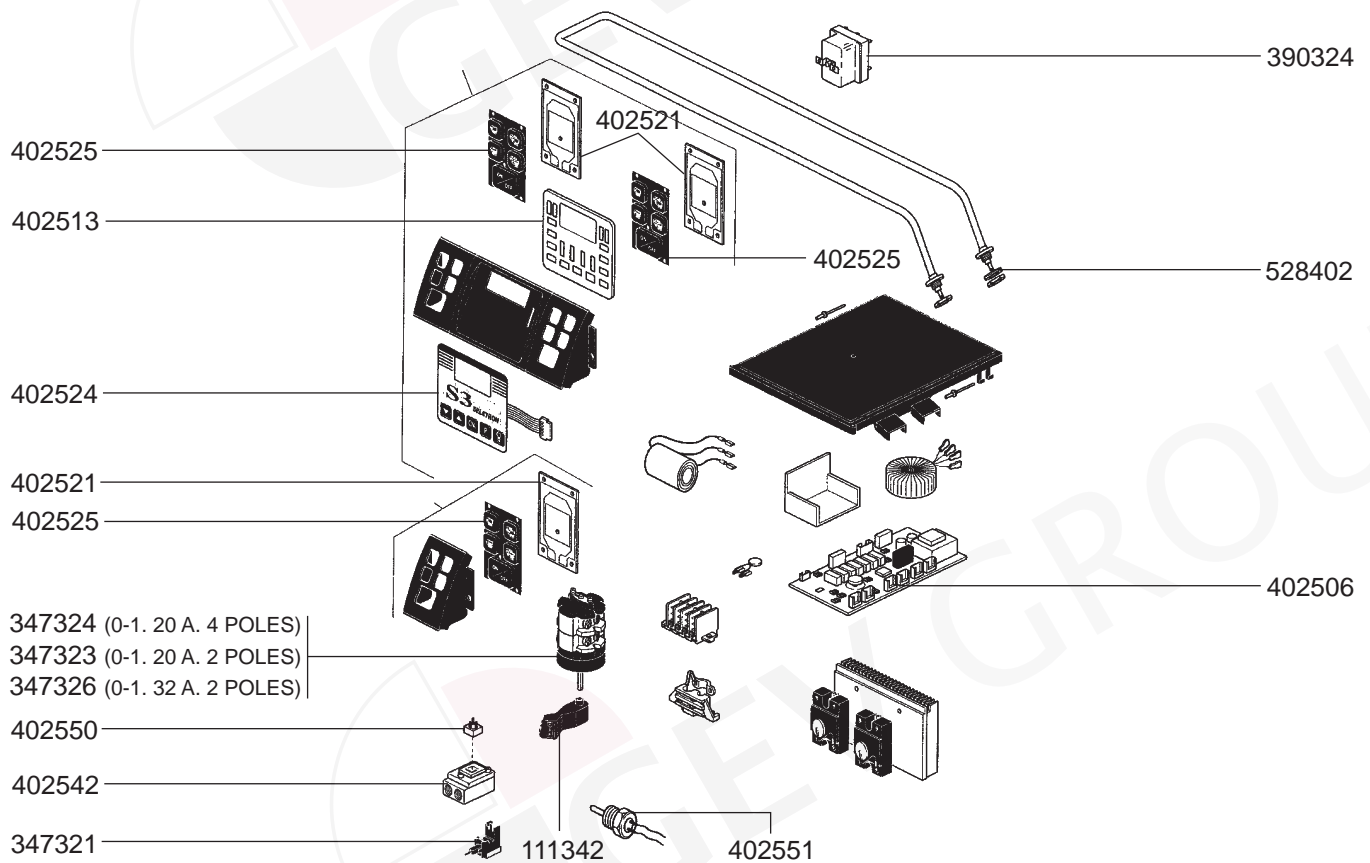

ELECTRICAL COMPONENTS S-3 SELETRON