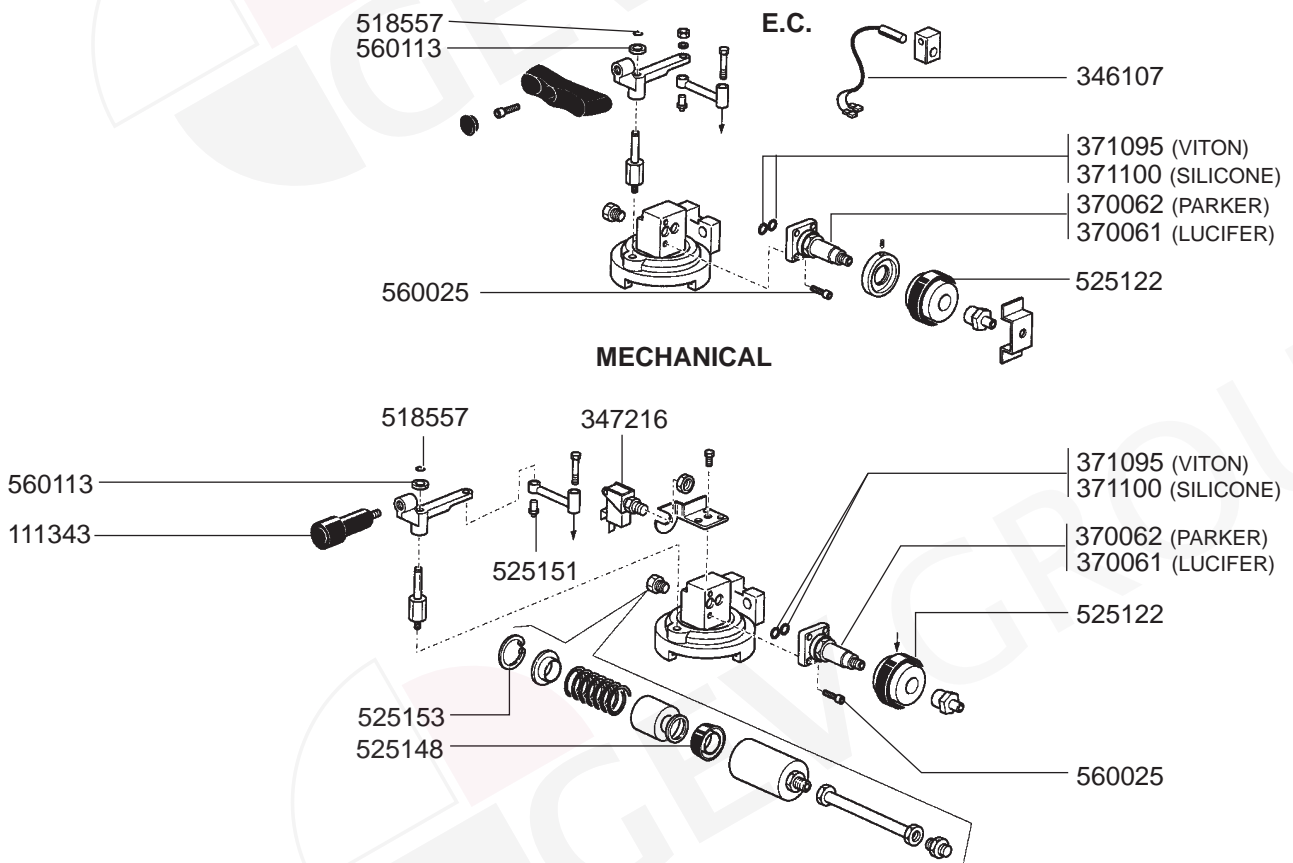

E.C GROUP/MECHANICAL GROUP