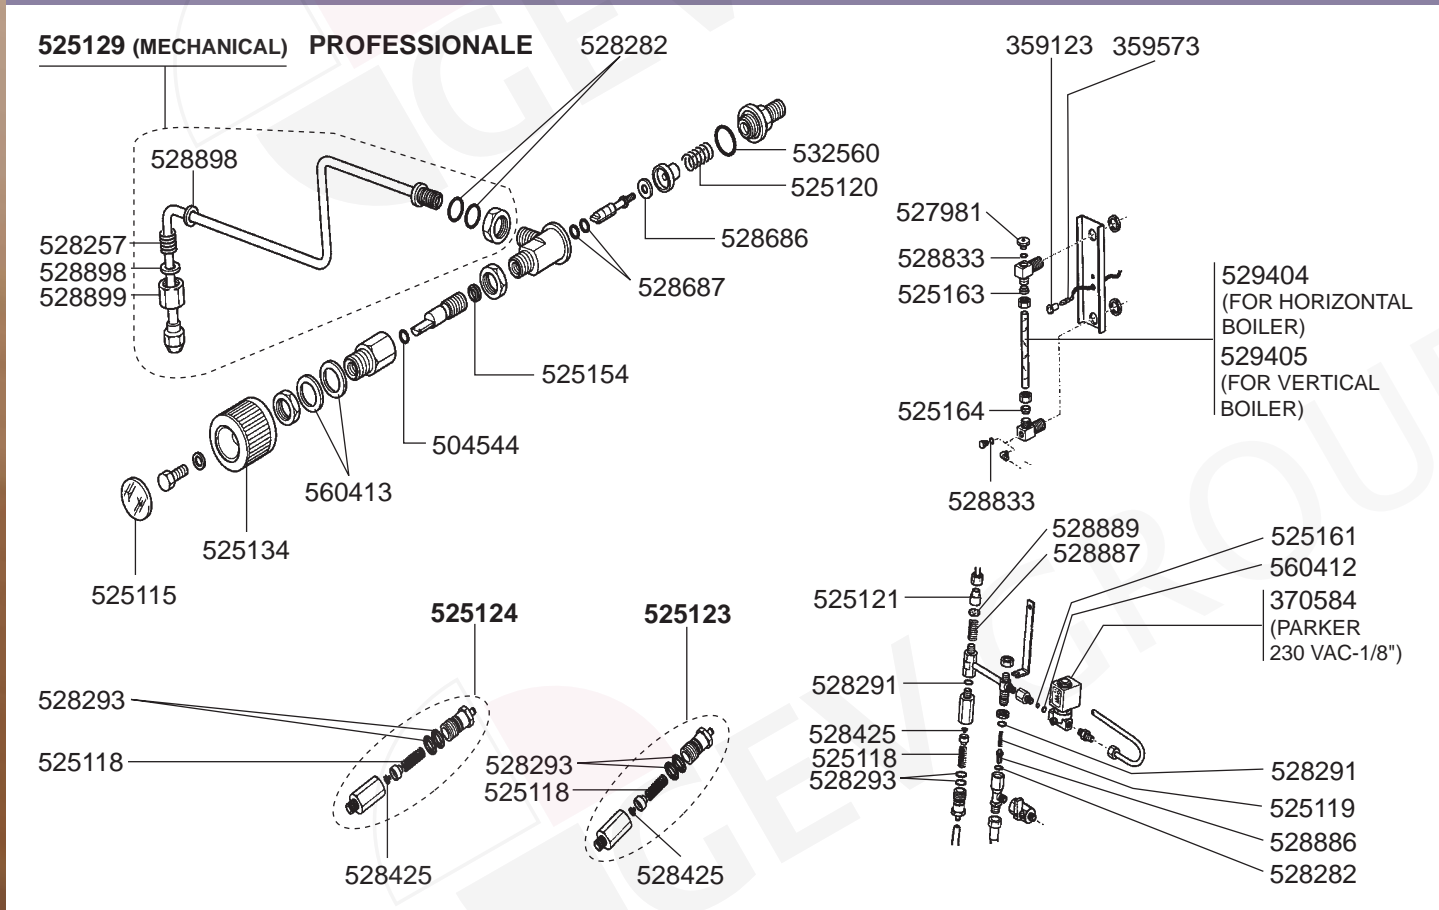

STEAM/WATER TAPS S-3

STEAM/WATER TAPS S-1

STEAM/WATER TAPS SELETRON PLUS

STEAM TAP PROFESSIONALE/LEVEL INDICATOR/VALVES

BOILER NEW/SUPER 3000/SELETRON PLUS/S-3 - MANOMETERS - DRIP TRAY VARIOUS

BOILER RAPID-SPAZIO/1GR NEW/S-1 VIVALDI VARIOUS