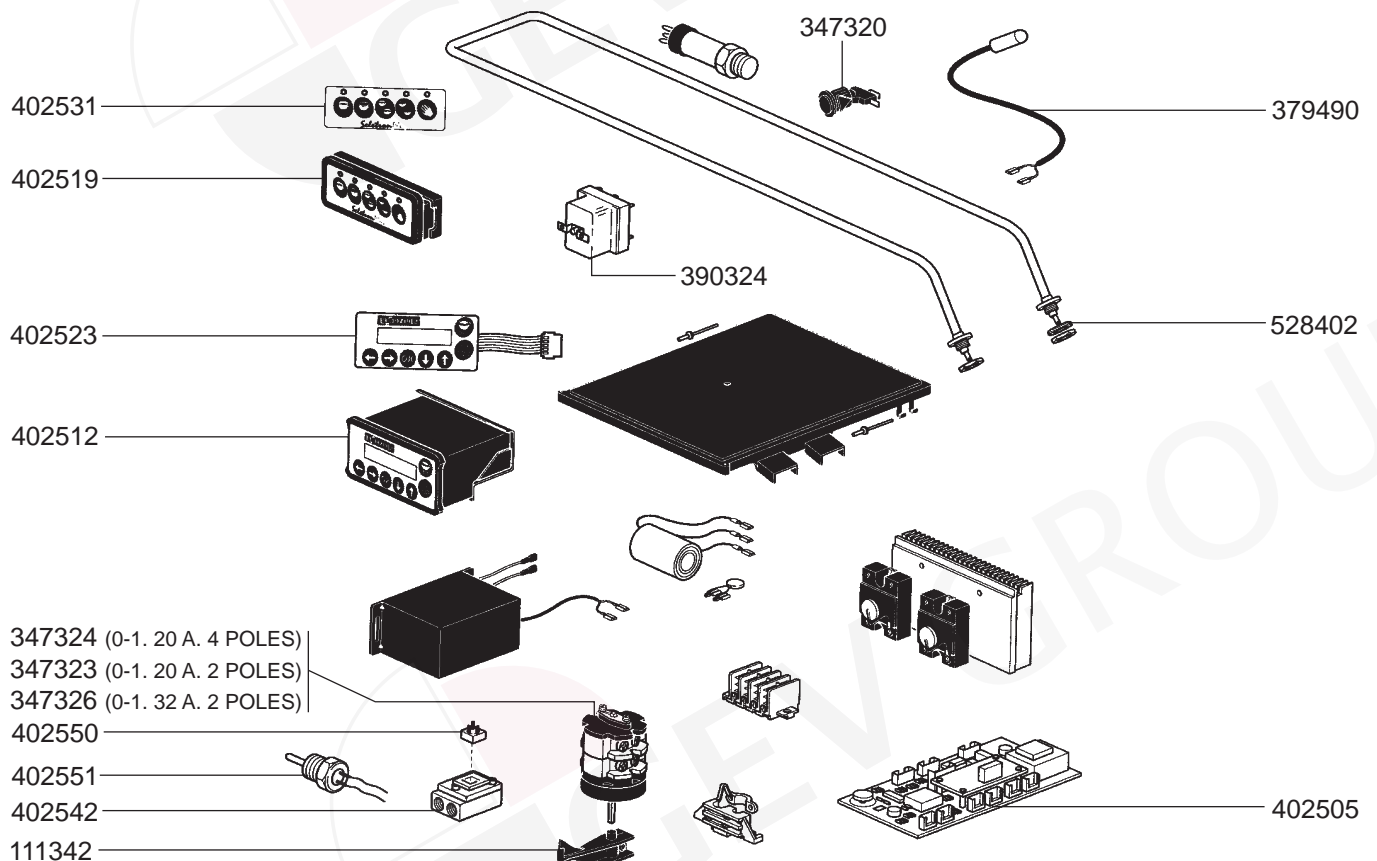

ELECTRICAL COMPONENTS SELETRON PLUS