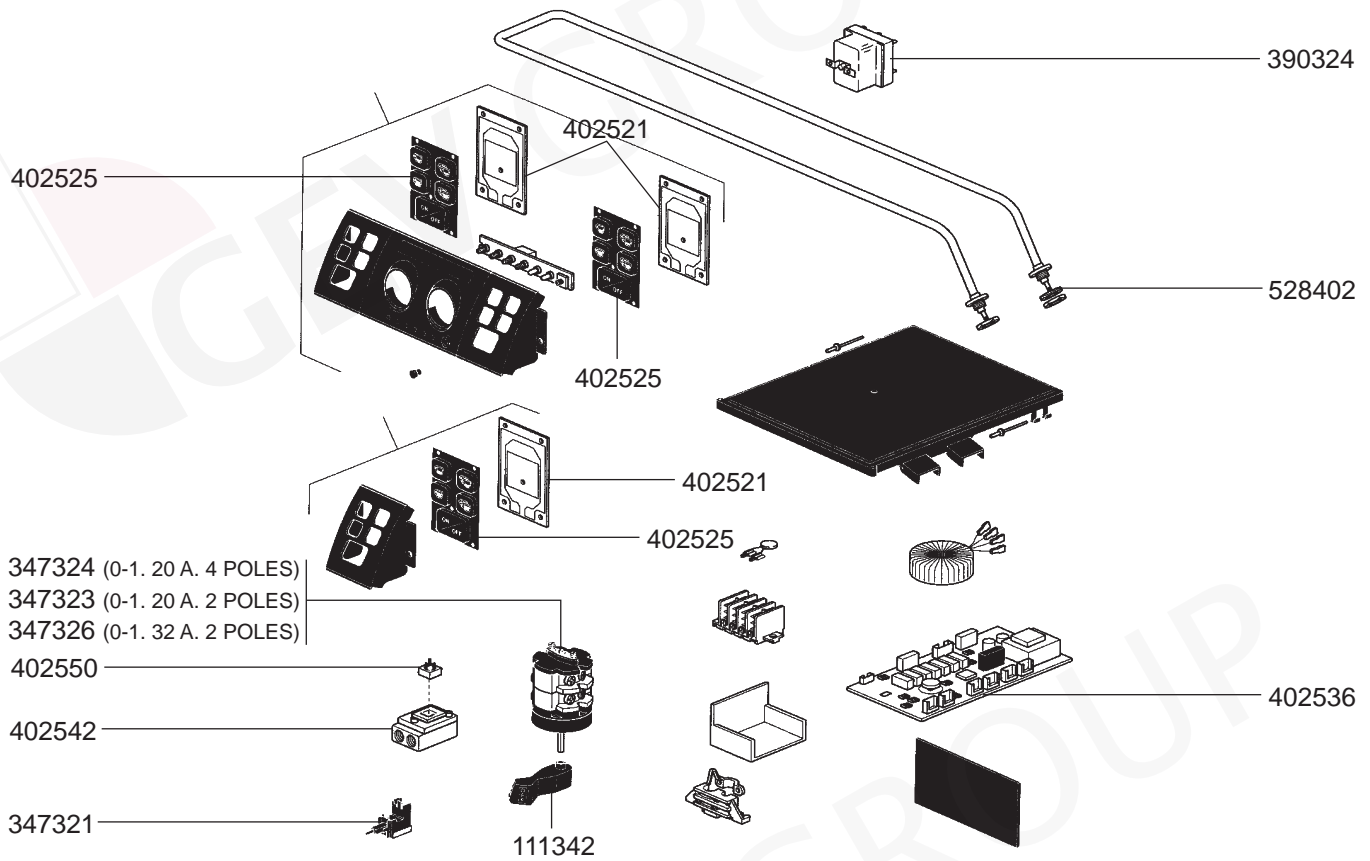

ELECTRICAL COMPONENTS S-3 E.K