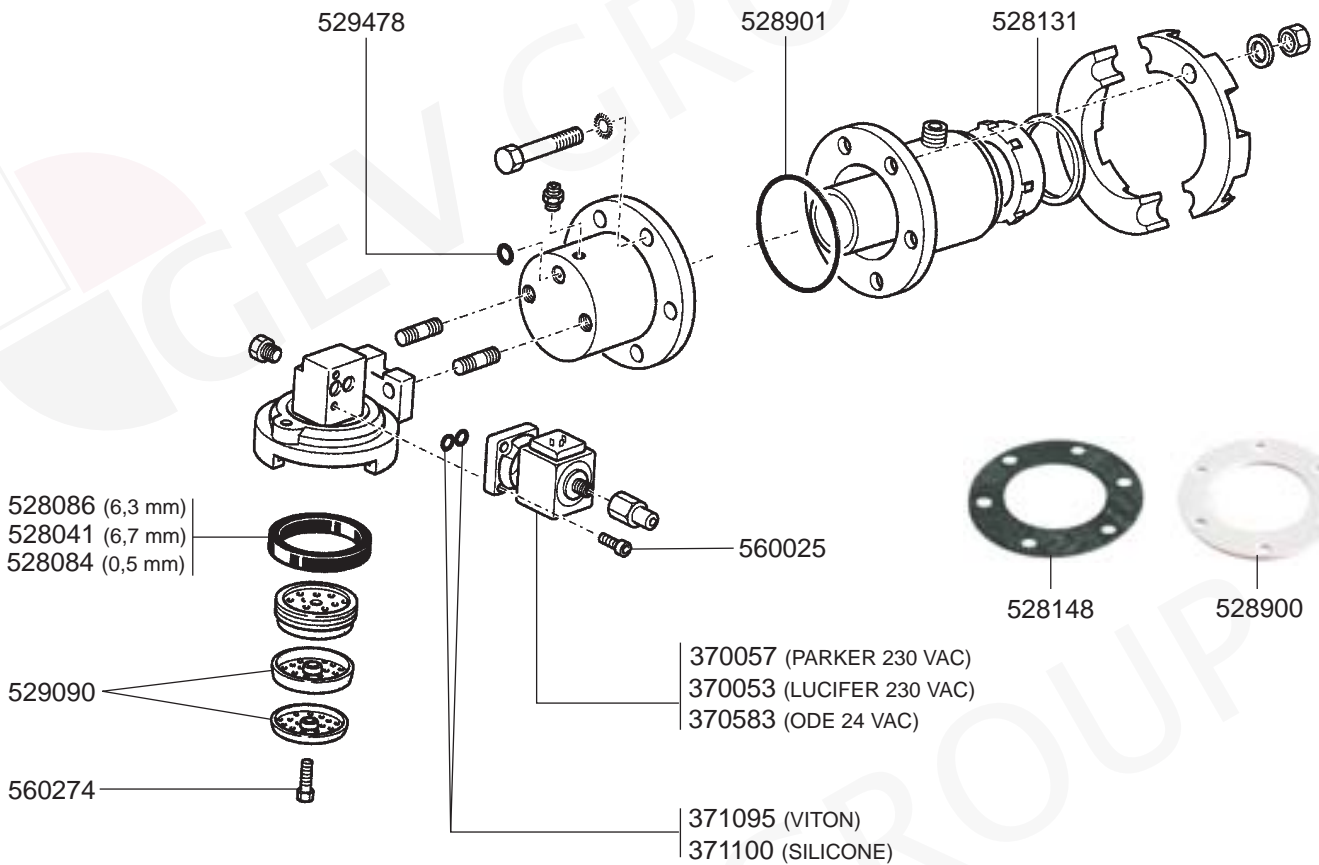

ELECTRIC GROUP