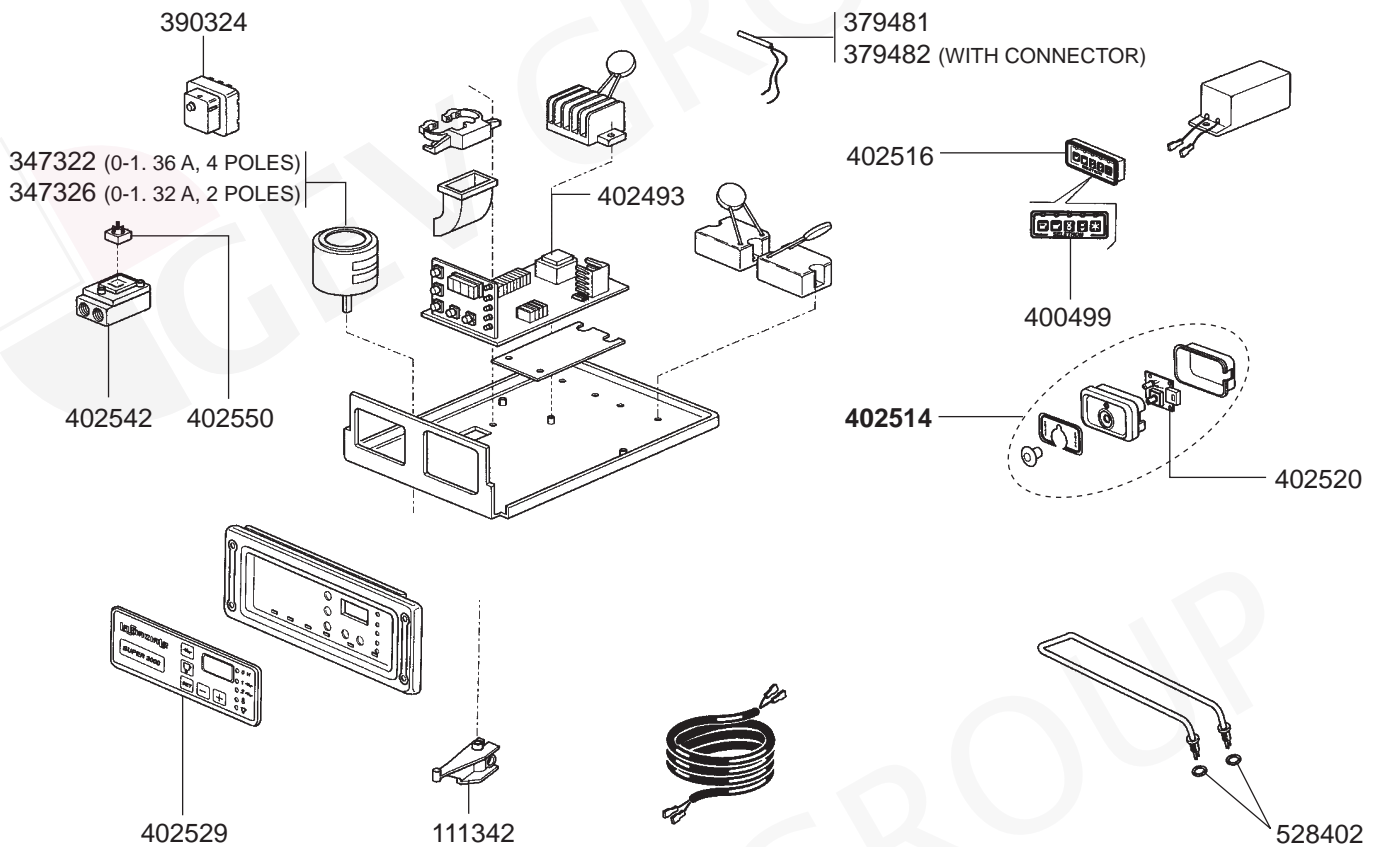

ELECTRICAL COMPONENTS SELETRON/ELETRIK