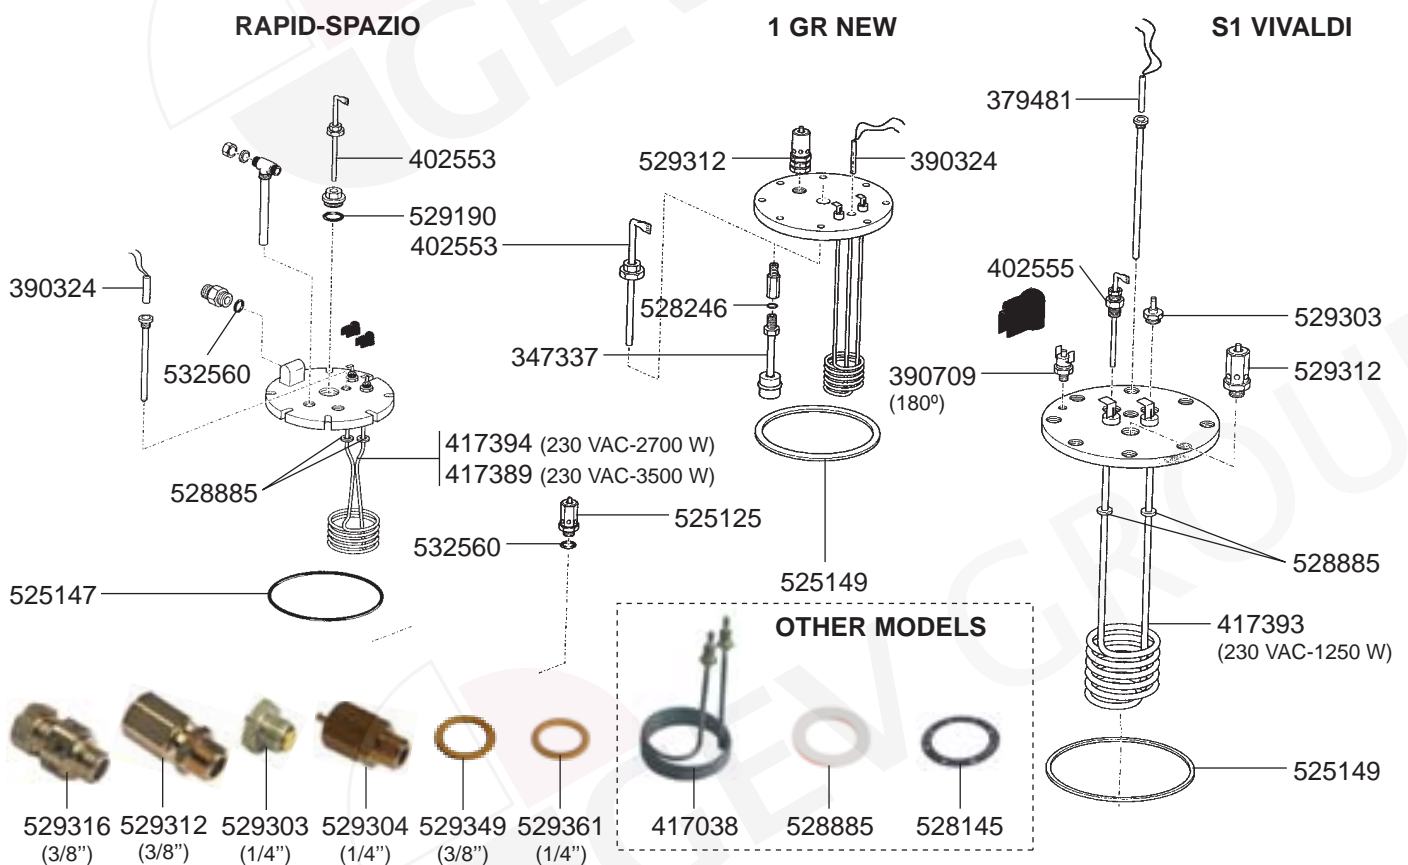

STEAM/WATER TAPS S-3

STEAM/WATER TAPS S-1

STEAM/WATER TAPS SELETRON PLUS

STEAM TAP PROFESSIONALE/LEVEL INDICATOR/VALVES

BOILER NEW/SUPER 3000/SELETRON PLUS/S-3 - MANOMETERS - DRIP TRAY VARIOUS

BOILER RAPID-SPAZIO/1GR NEW/S-1 VIVALDI VARIOUS

LA SPAZIALE - ESPRESSO MACHINES

1
ESPRESSO MACHINES

ELECTRICAL COMPONENTS NEW-RAPID-SPAZIO/EC3000/EP/EK

ELECTRICAL COMPONENTS ULTRA

ELECTRICAL COMPONENTS SELETRON/ELETRIK

ELECTRICAL COMPONENTS S-3 E.P

ELECTRICAL COMPONENTS S-3 E.K