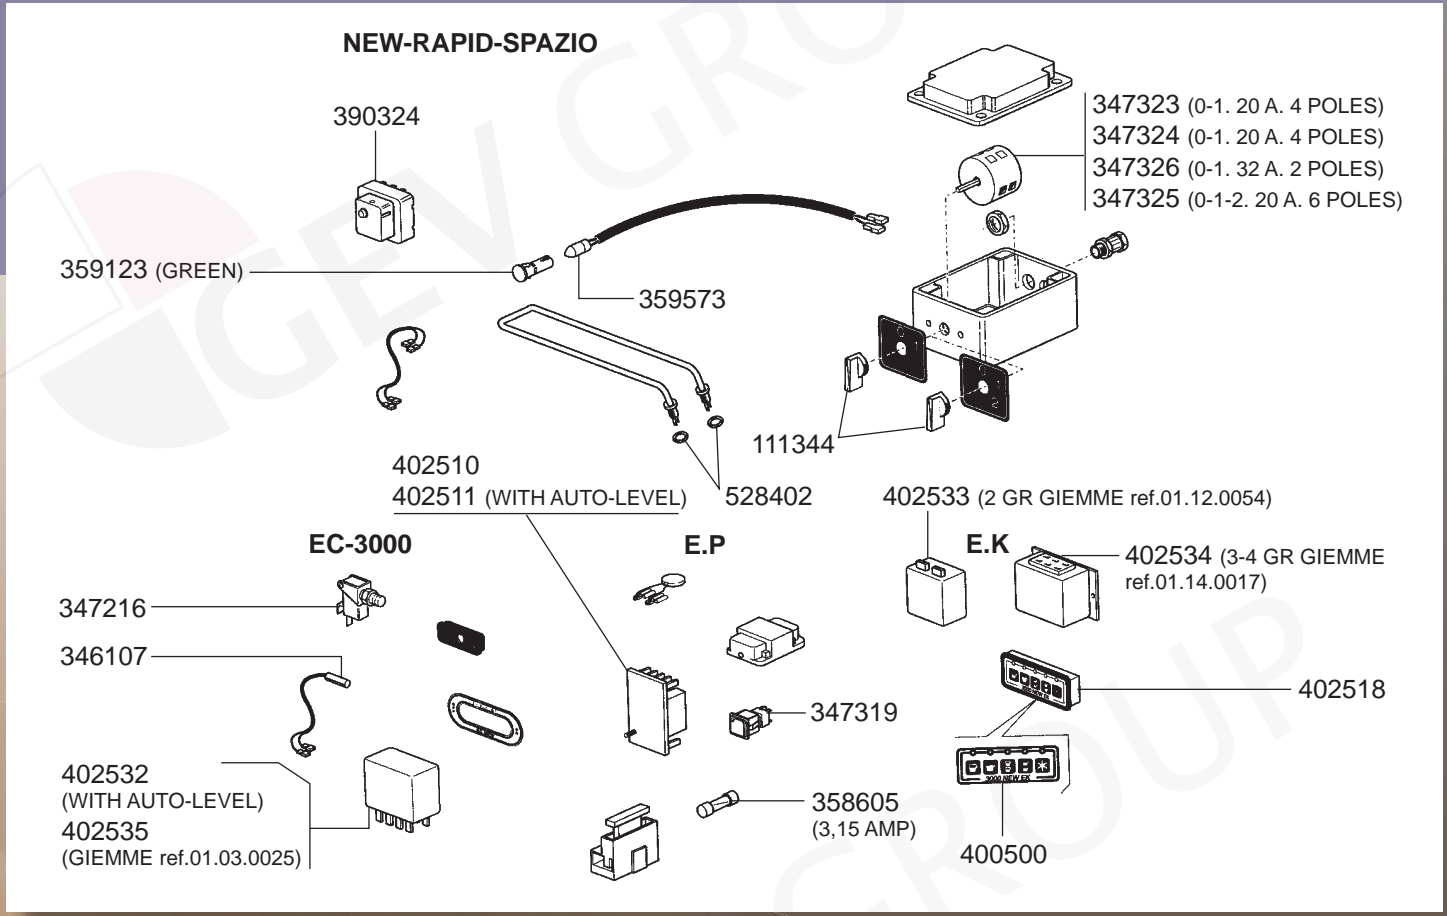

LA SPAZIALE - ESPRESSO MACHINES

1
ESPRESSO MACHINES

ELECTRICAL COMPONENTS NEW-RAPID-SPAZIO/EC3000/EP/EK