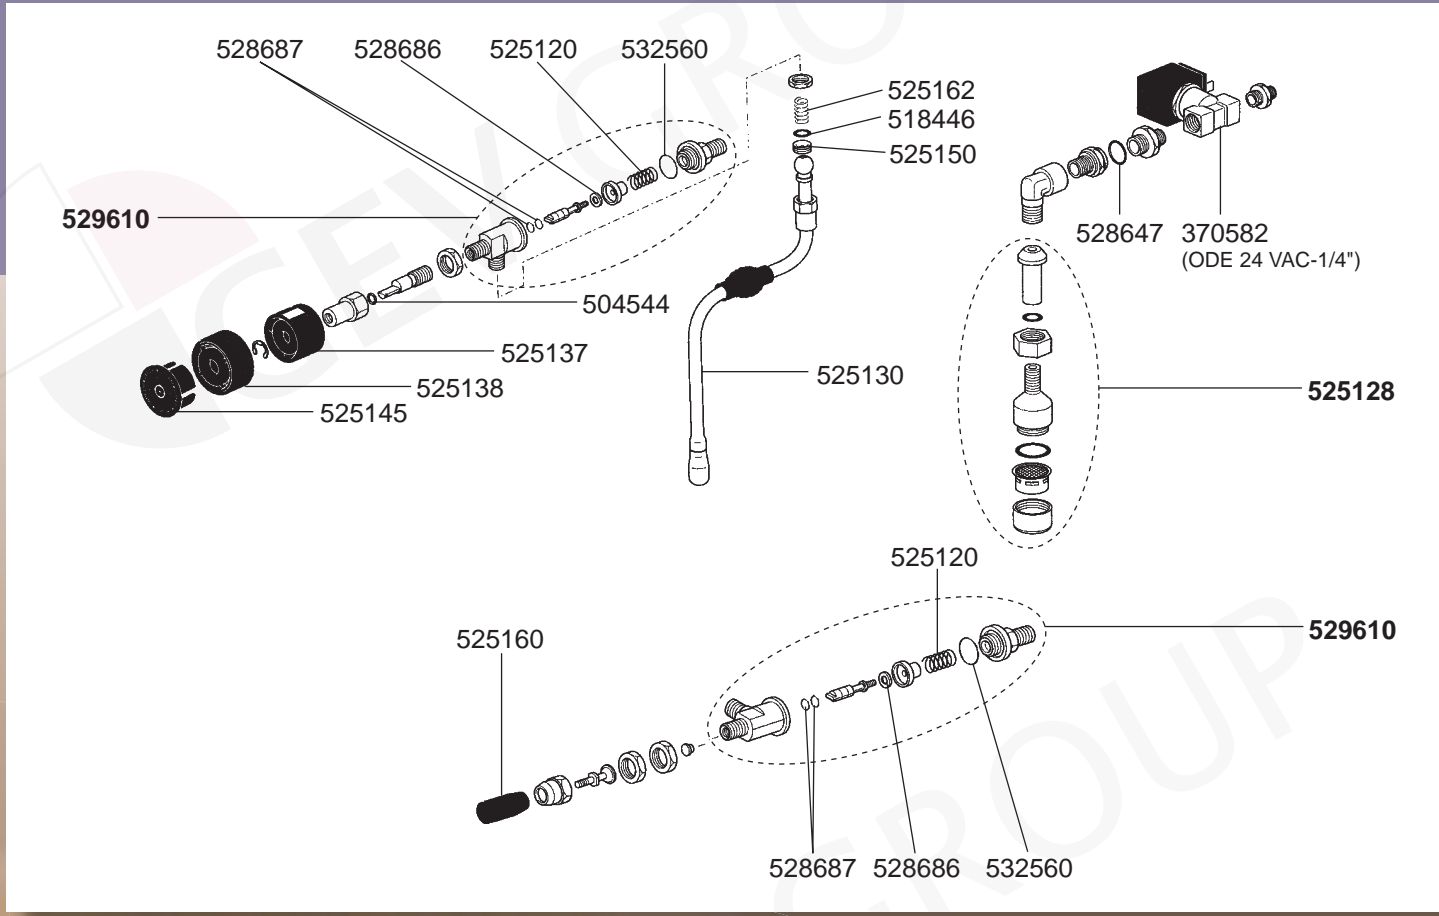

STEAM/WATER TAPS S-3

STEAM/WATER TAPS S-1

STEAM/WATER TAPS SELETRON PLUS

STEAM TAP PROFESSIONALE/LEVEL INDICATOR/VALVES

BOILER NEW/SUPER 3000/SELETRON PLUS/S-3 - MANOMETERS - DRIP TRAY VARIOUS

BOILER RAPID-SPAZIO/1GR NEW/S-1 VIVALDI VARIOUS