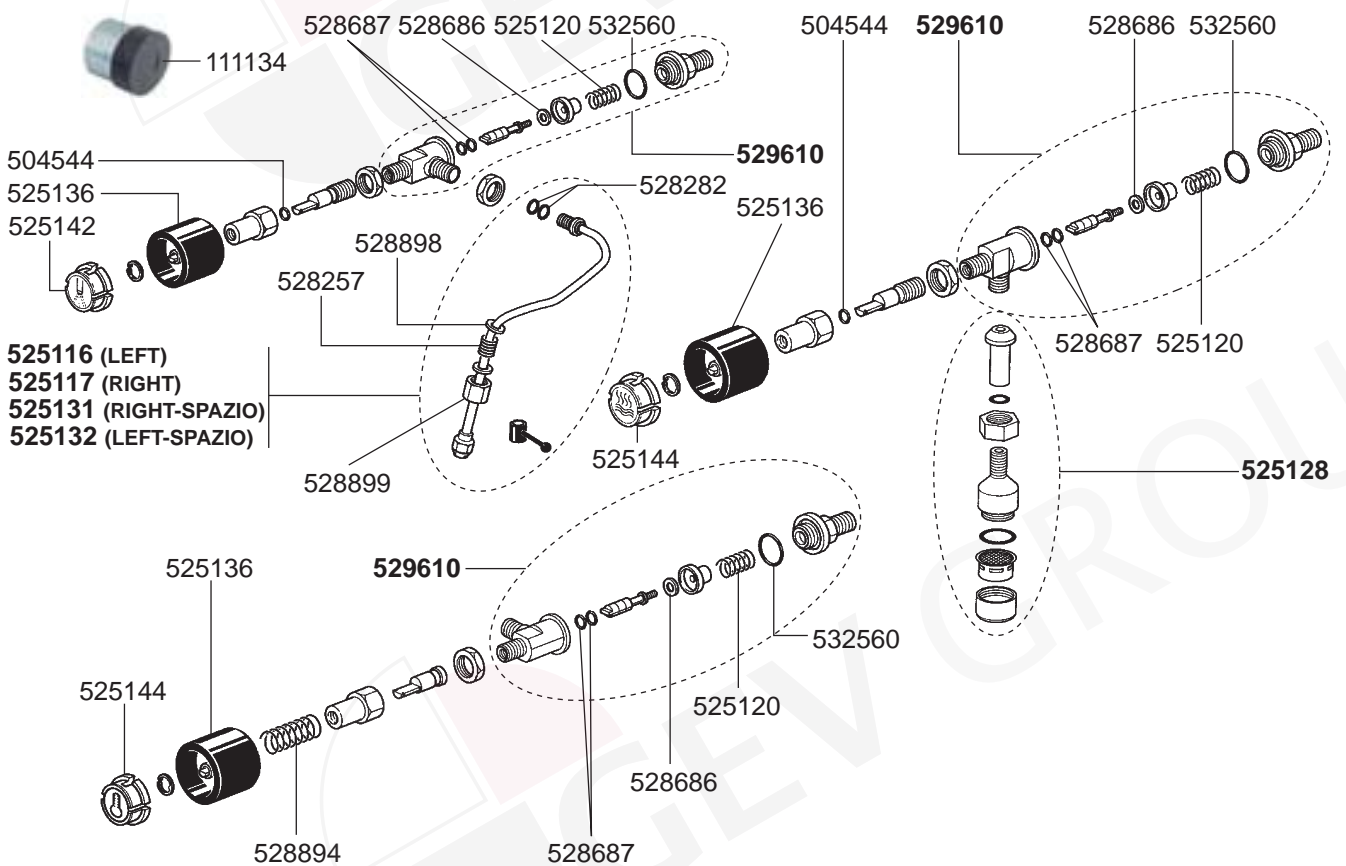

STEAM/WATER TAPS S-3

STEAM/WATER TAPS S-1

STEAM/WATER TAPS SELETRON PLUS

STEAM TAP PROFESSIONALE/LEVEL INDICATOR/VALVES

BOILER NEW/SUPER 3000/SELETRON PLUS/S-3 - MANOMETERS - DRIP TRAY VARIOUS

BOILER RAPID-SPAZIO/1GR NEW/S-1 VIVALDI VARIOUS

LA SPAZIALE - ESPRESSO MACHINES

1
ESPRESSO MACHINES

ELECTRICAL COMPONENTS NEW-RAPID-SPAZIO/EC3000/EP/EK

ELECTRICAL COMPONENTS ULTRA

ELECTRICAL COMPONENTS SELETRON/ELETRIK

ELECTRICAL COMPONENTS S-3 E.P

ELECTRICAL COMPONENTS S-3 E.K