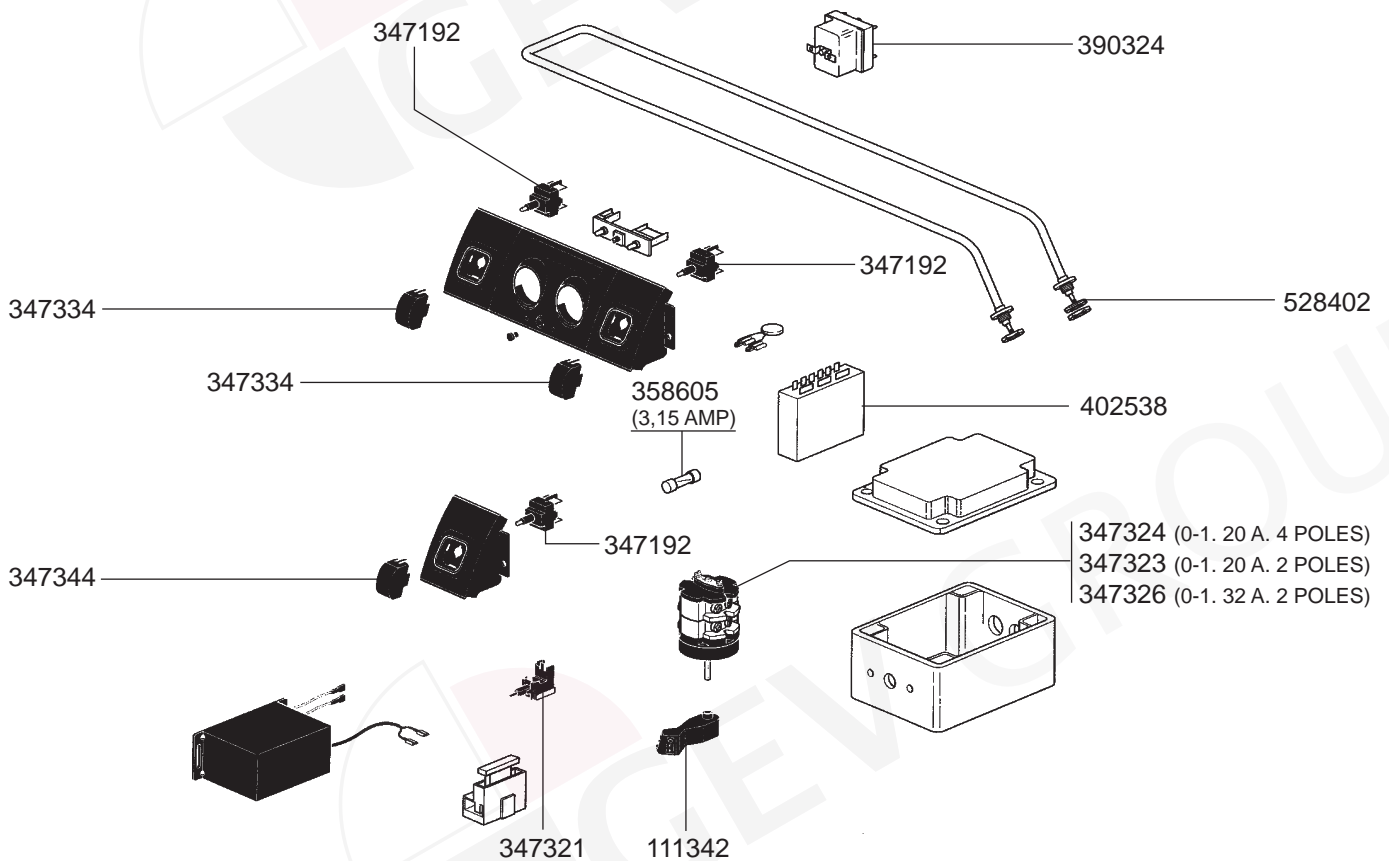

ELECTRICAL COMPONENTS S-3 E.P