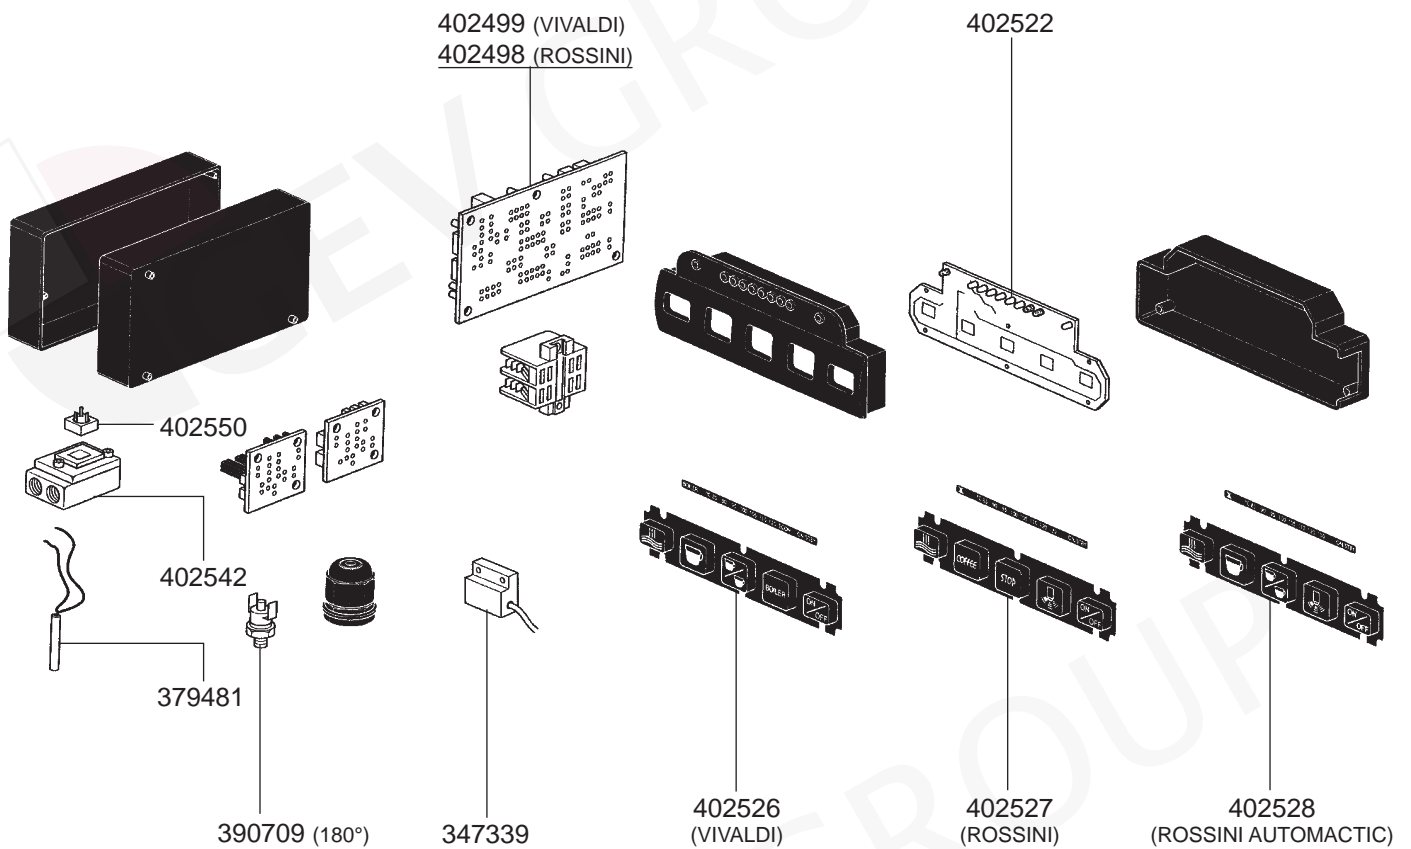

ELECTRICAL COMPONENTS S-1