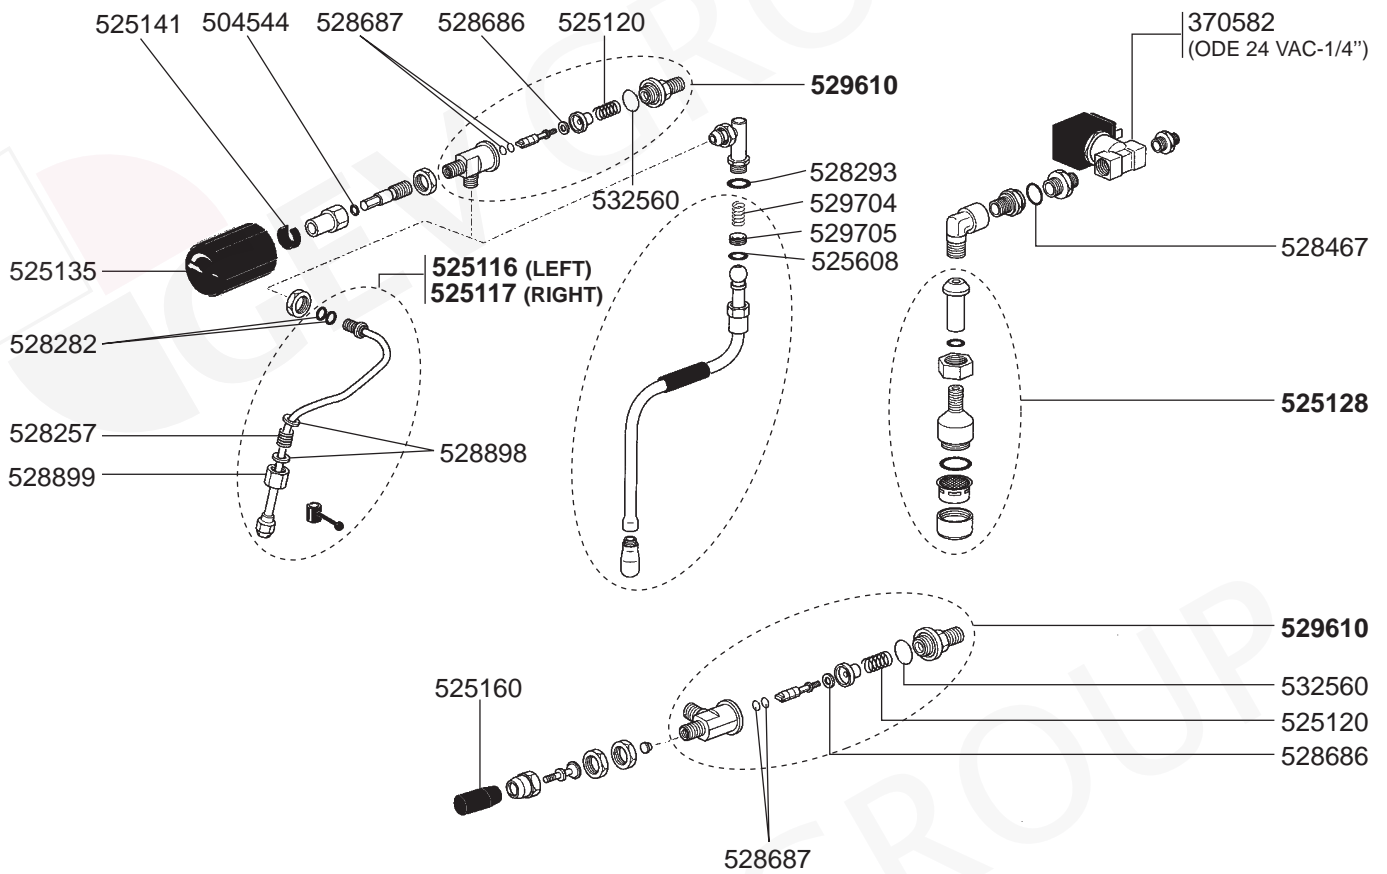

STEAM/WATER TAPS S-3

STEAM/WATER TAPS S-1

STEAM/WATER TAPS SELETRON PLUS

STEAM TAP PROFESSIONALE/LEVEL INDICATOR/VALVES

BOILER NEW/SUPER 3000/SELETRON PLUS/S-3 - MANOMETERS - DRIP TRAY VARIOUS

BOILER RAPID-SPAZIO/1GR NEW/S-1 VIVALDI VARIOUS