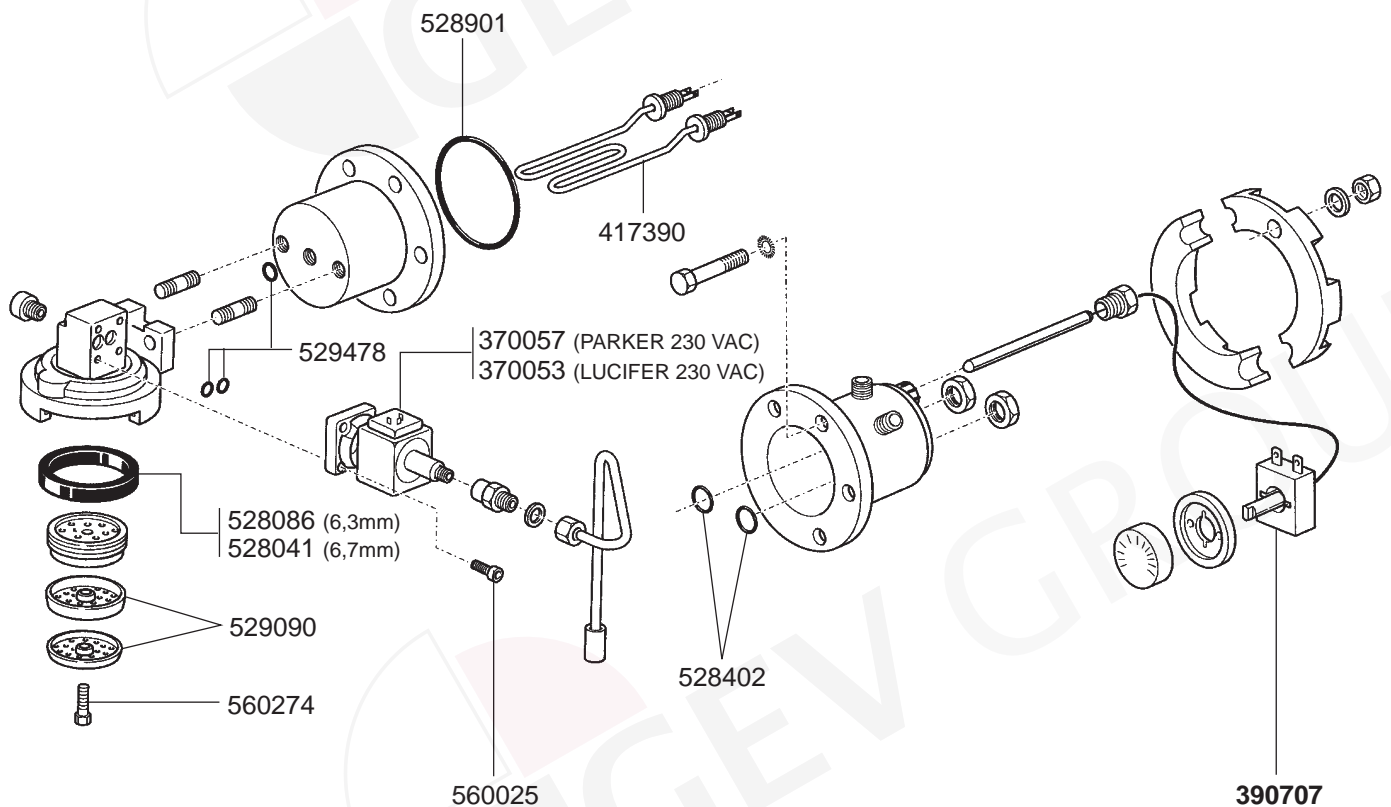

GROUP PROFESSIONALE