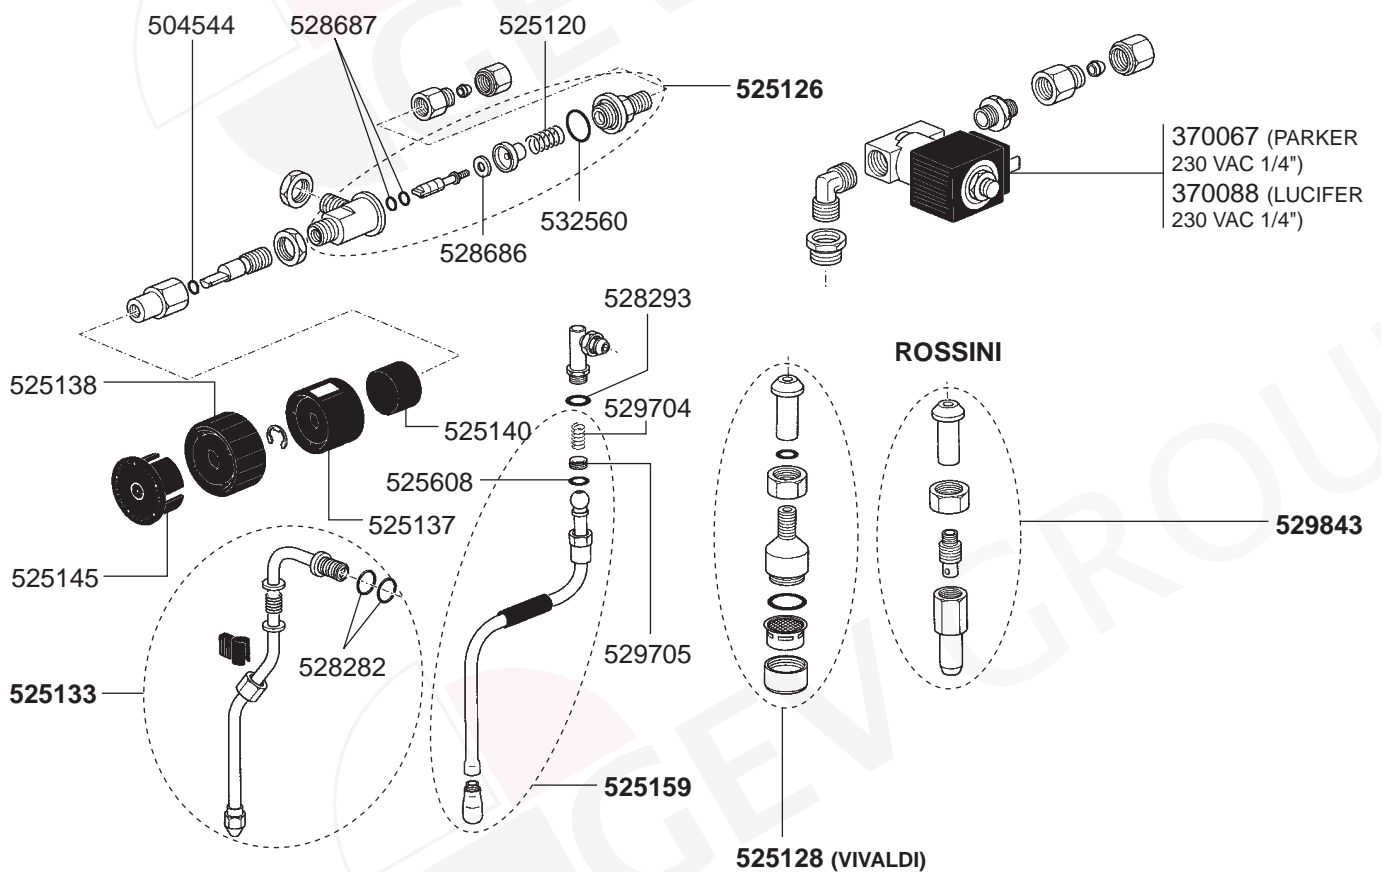

STEAM/WATER TAPS S-3

STEAM/WATER TAPS S-1

STEAM/WATER TAPS SELETRON PLUS

STEAM TAP PROFESSIONALE/LEVEL INDICATOR/VALVES

BOILER NEW/SUPER 3000/SELETRON PLUS/S-3 - MANOMETERS - DRIP TRAY VARIOUS

BOILER RAPID-SPAZIO/1GR NEW/S-1 VIVALDI VARIOUS