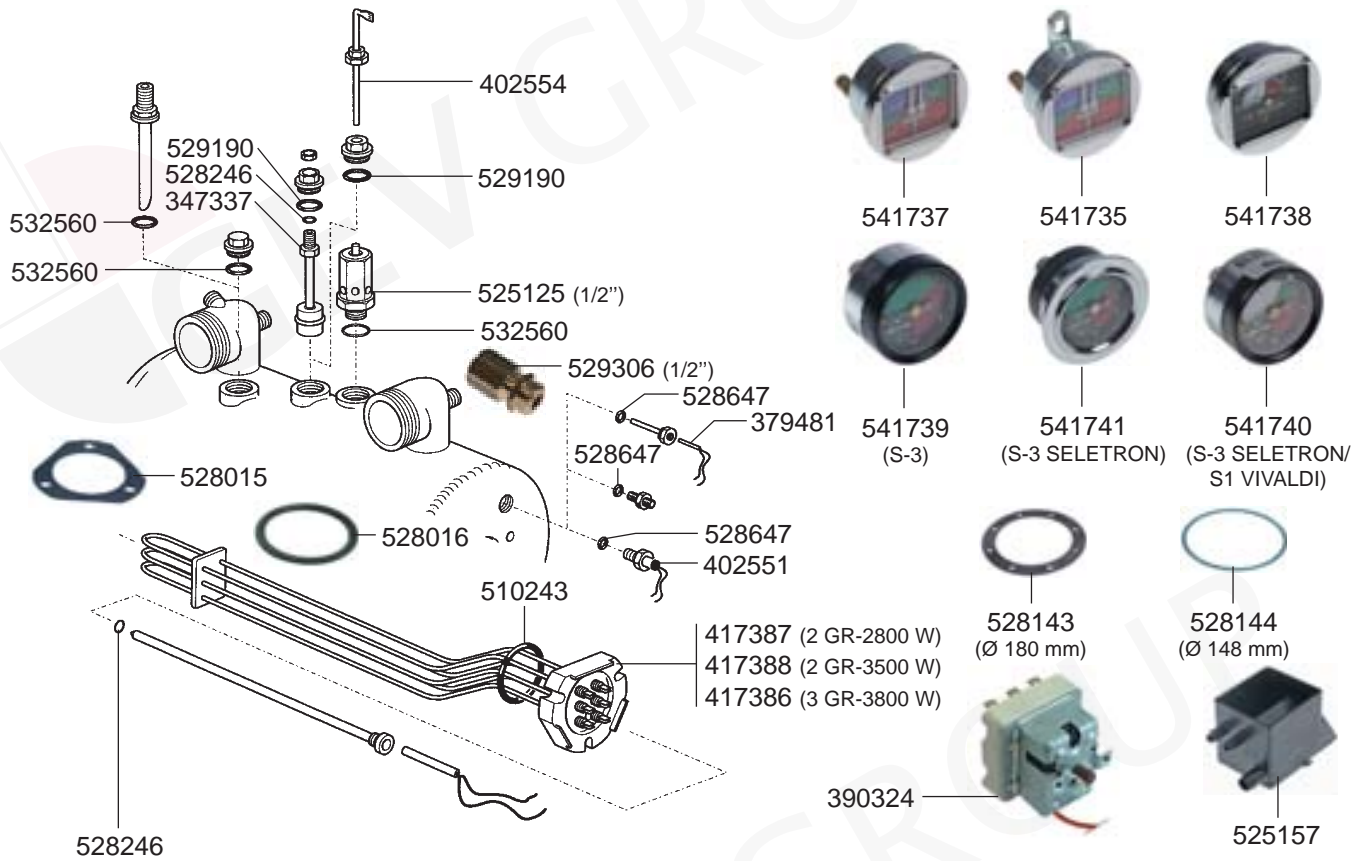

STEAM/WATER TAPS S-3

STEAM/WATER TAPS S-1

STEAM/WATER TAPS SELETRON PLUS

STEAM TAP PROFESSIONALE/LEVEL INDICATOR/VALVES

BOILER NEW/SUPER 3000/SELETRON PLUS/S-3 - MANOMETERS - DRIP TRAY VARIOUS

BOILER RAPID-SPAZIO/1GR NEW/S-1 VIVALDI VARIOUS