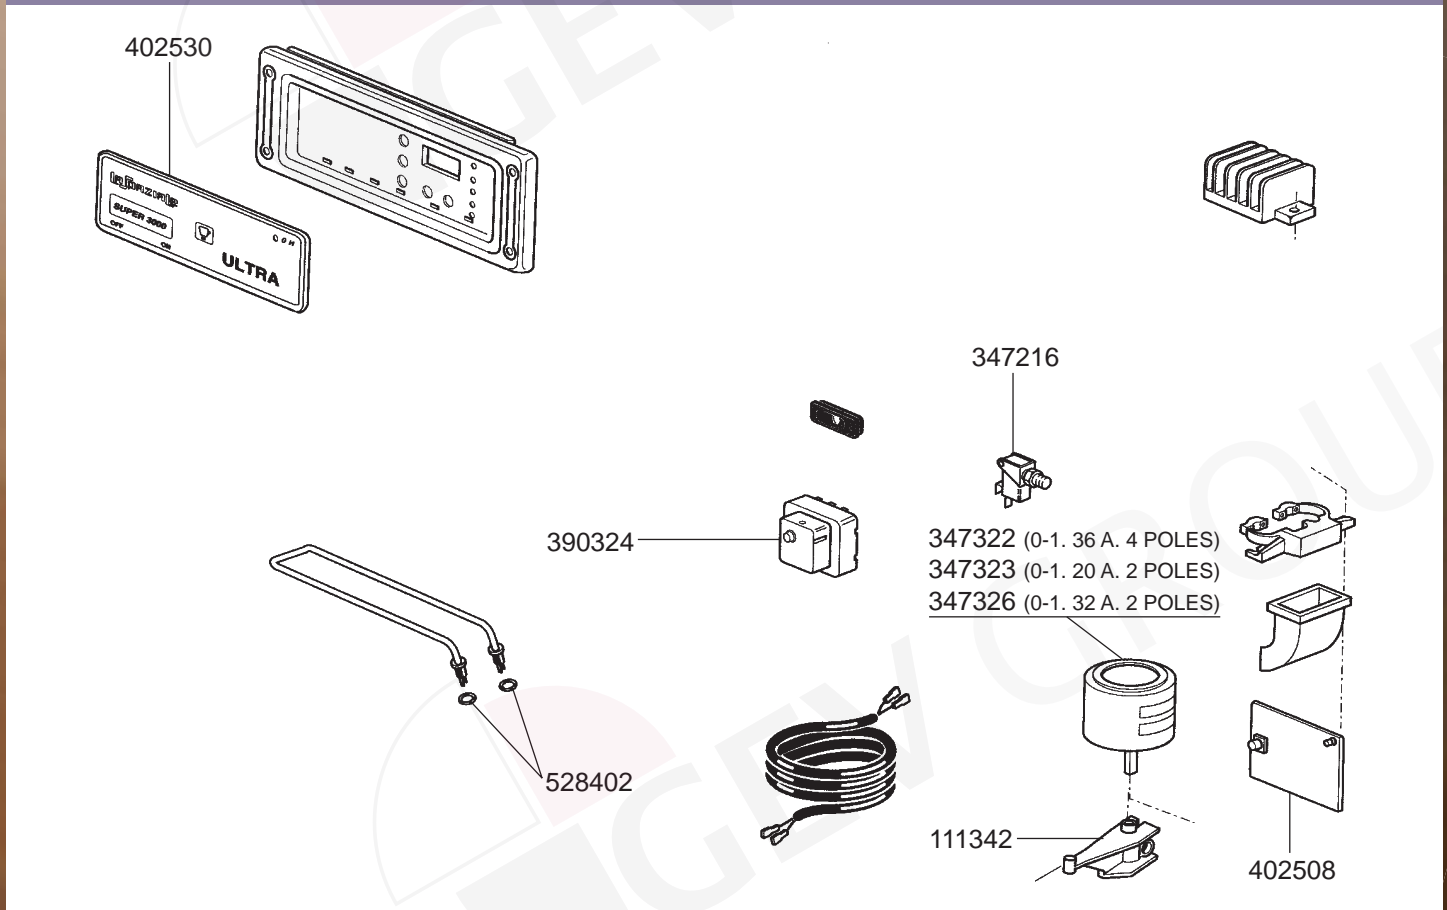

ELECTRICAL COMPONENTS ULTRA