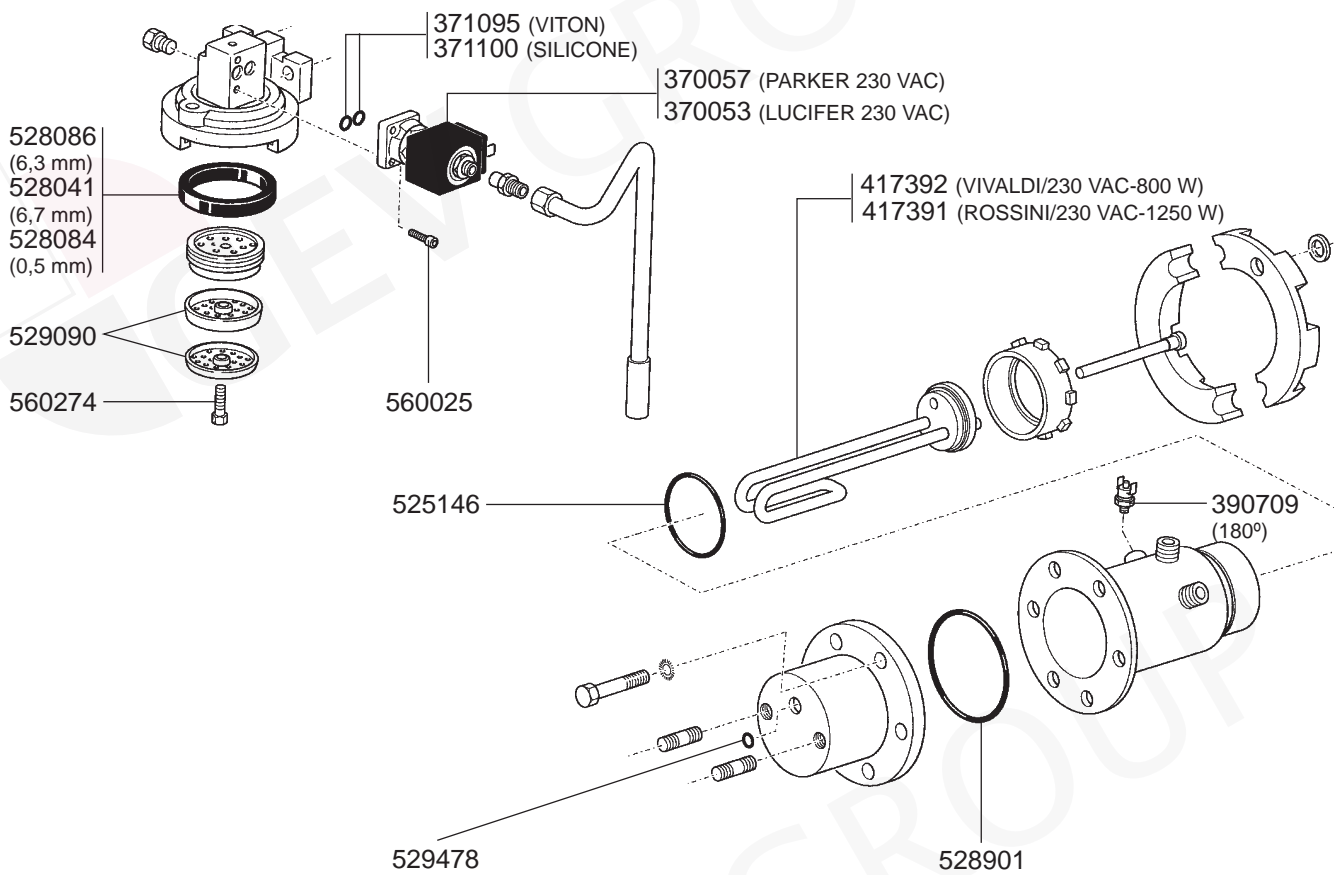

GROUP S-1

GROUP PROFESSIONALE